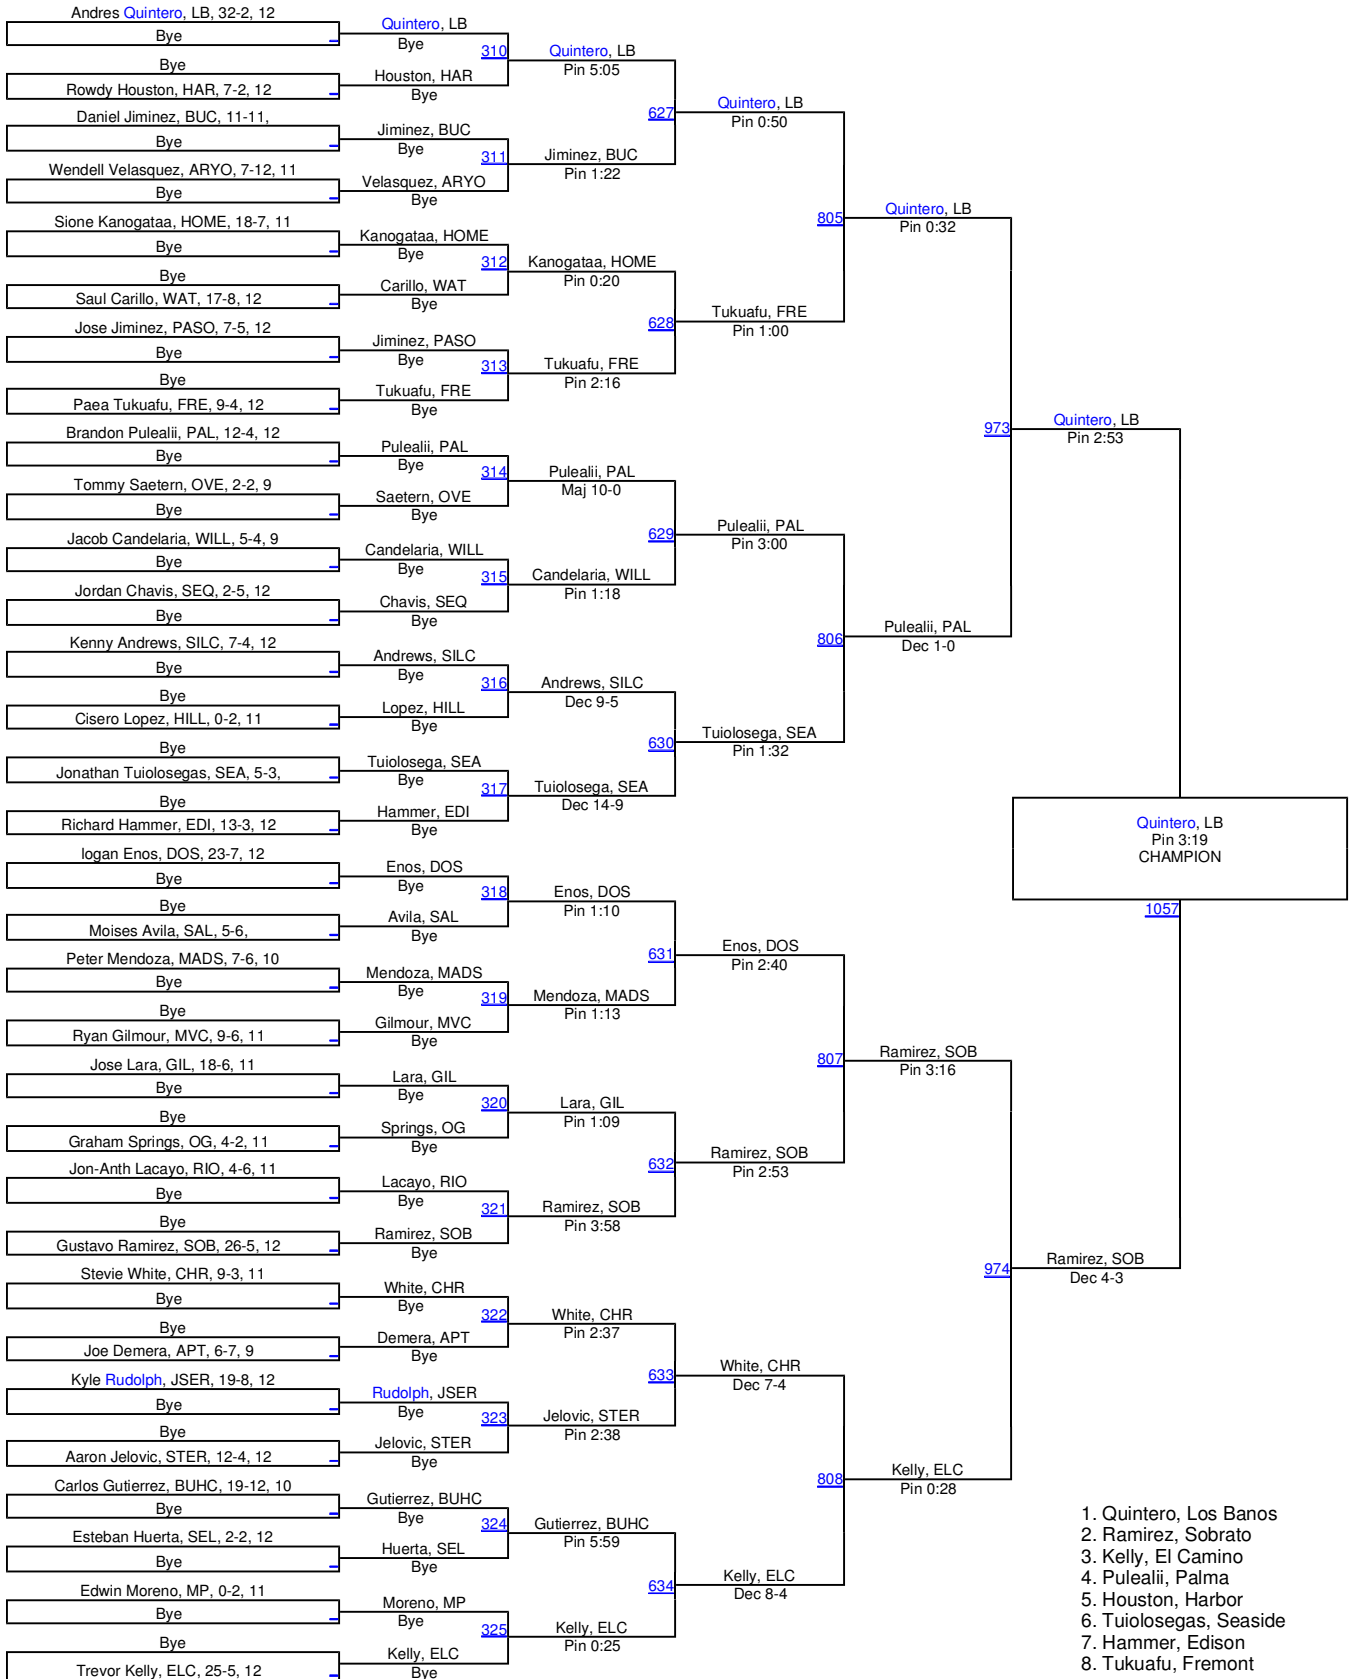

105

114

2011 Mid Cals

121

2011 Mid Cals

127

2011 Mid Cals

132

173

217

2011 Mid Cals

287

287

2011 Mid Cals Team Scores

1. Selma	321.0	36.Monterey	59.0
2. Gilroy	288.0	37.Edison	58.0
3. Alisal	210.0	38.Reno	57.5
4. Paso Robles	197.5	39.North Salinas	57.0
5. Madera South	175.0	40.Sobrato	56.0
6. San Benito	168.0	41.Watsonville	55.0
7. Pitman	165.0	42.Monta Vista	53.0
8. Central	160.5	43.Harbor	51.0
9. Los Banos	147.0	44.Rio Linda	49.0
10.Buhach Colony	117.0	45.Half Moon Bay	46.0
11.Dos Palos	112.0	46.Seaside	46.0
12.El Camino	108.0	47.Leigh	45.0
13.Archbishop Riordan	104.5	48.Arroyo	43.5
14.South San Francisco	101.5	49.Gilroy B	36.0
15.San Lorenzo Valley	98.0	50.Independence	36.0
16.Oak Grove	97.0	51.Menlo Atherton	36.0
17.Junipero Serra	96.5	52.Silver Creek	36.0
18.Castro Valley	96.0	53.Gonzales	35.0
19.Palma	96.0	54.North Monterey County	33.5
20.Buchanan	95.5	55.James Lick	32.0
21.Christopher	92.5	56.Wilcox	31.0
22.Willows	91.5	57.Andrew Hill	29.0
23.Dinuba	86.0	58.Monte Vista Christian	27.0
24.Mount Pleasant	86.0	59.Soquel	27.0
25.Aptos	84.5	60.Sequoia	26.0
26.Palo Alto	80.0	61.Oceana	17.0
27.Saratoga	80.0	62.Soledad	11.0
28.Gunn	75.5	63.Foothill	8.0
29.Fremont	75.0	64.Aragon	7.0
30.Santa Teresa	72.0	65.Pitman B	6.0
31.Salinas	71.0	66.Overfelt B	4.0
32.Overfelt	67.5	67.Piedmont Hills	3.0
33.George Washington	67.0	68.Dinuba B	2.0
34.Harker Academy	66.0	69.Carlmont	0.0
35.Homestead	64.0	70.Oakland Tech	0.0