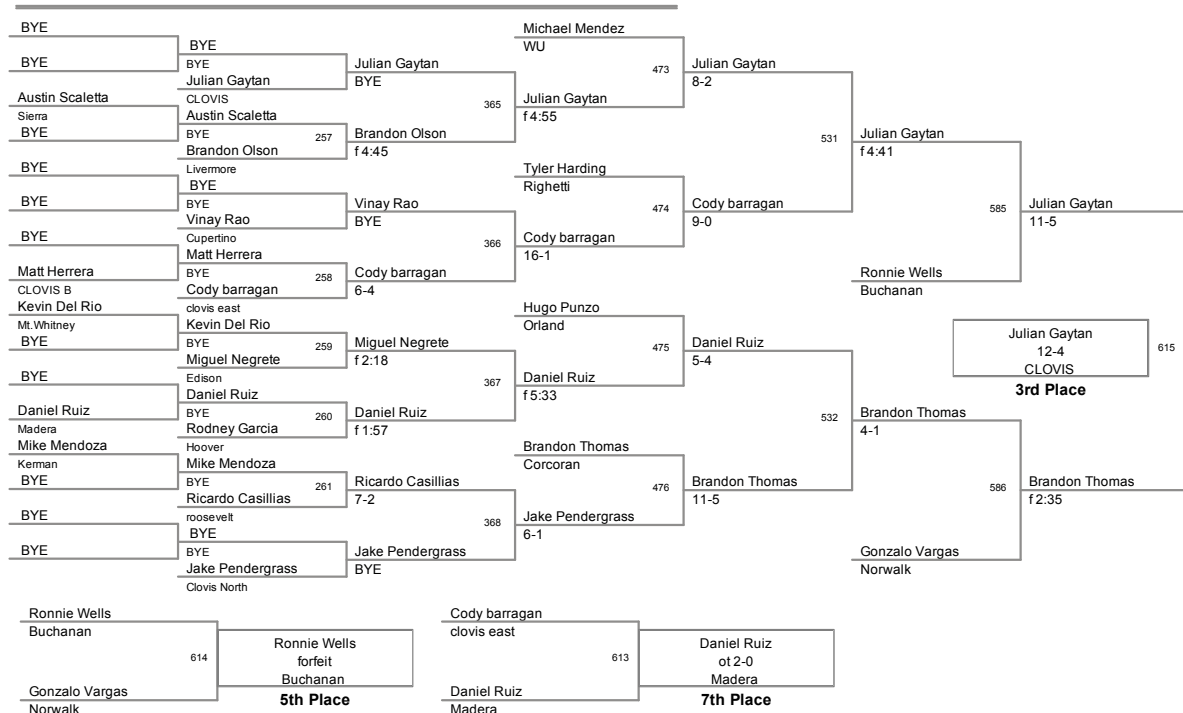

Zinkin 2010
Zinkin 2010 Division

103 Lbs