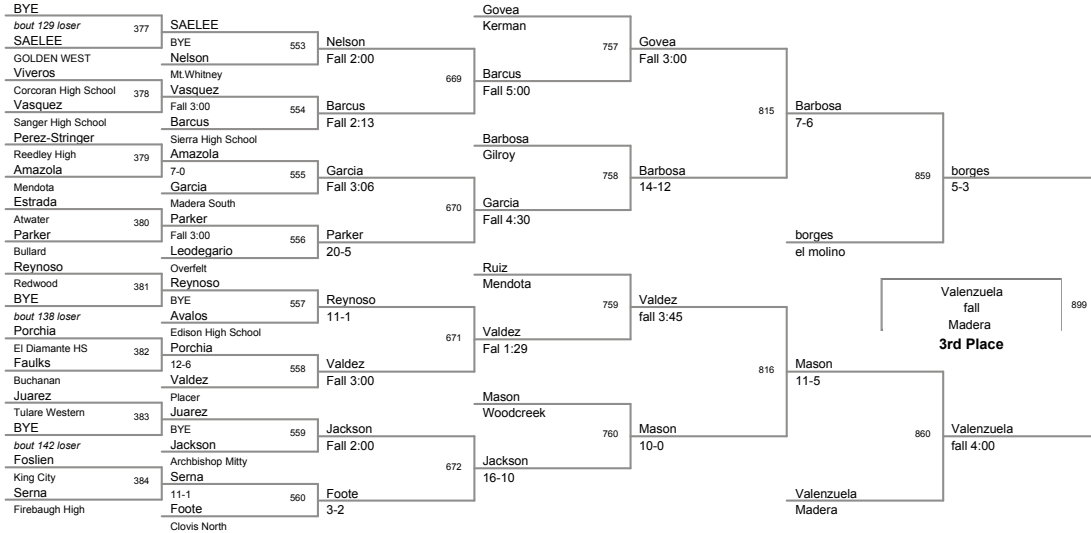

2011 Chukchansi Invitational
2011 Chukchansi Division

138 Lbs