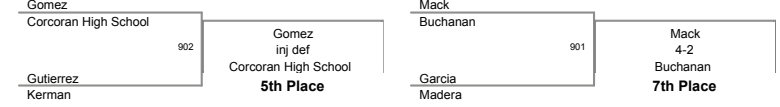

2011 Chukchansi Invitational
2011 Chukchansi Division

145 Lbs