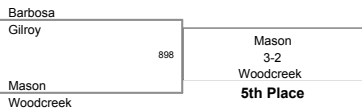

2011 Chukchansi Invitational
2011 Chukchansi Division

138 Lbs