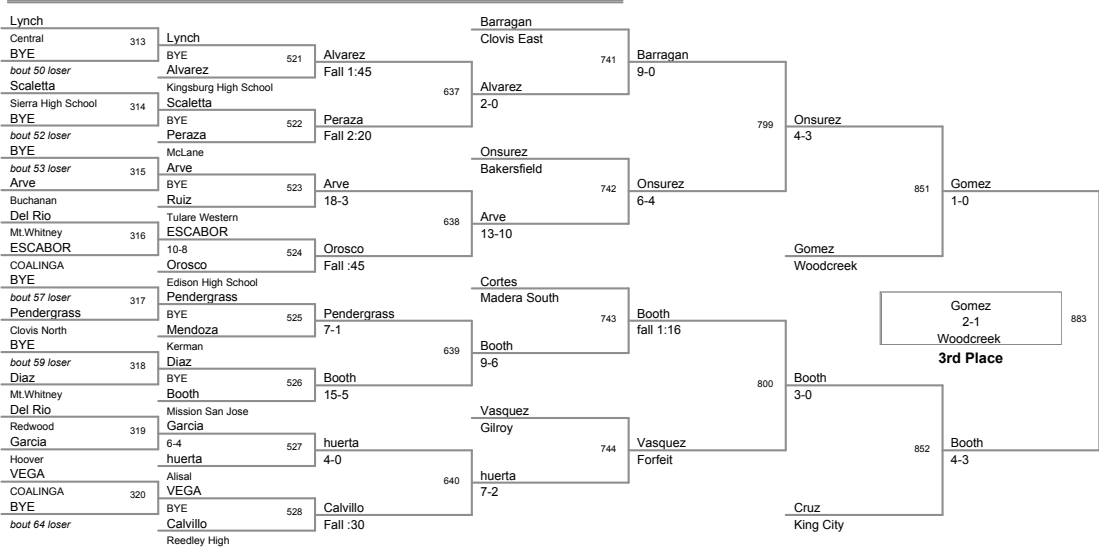

**2011 Chukchansi Invitational
2011 Chukchansi Division**

106 Lbs

2011 Chukchansi Invitational
2011 Chukchansi Division

113 Lbs

2011 Chukchansi Invitational
2011 Chukchansi Division

120 Lbs

2011 Chukchansi Invitational
2011 Chukchansi Division

126 Lbs

132 Lbs

Gasca III
4-2
Kingsburg High School
Champion

Fox
Gilroy
2nd Place

Gasca III
10-4

Gasca III
13-3

132 Lbs

2011 Chukchansi Invitational
2011 Chukchansi Division