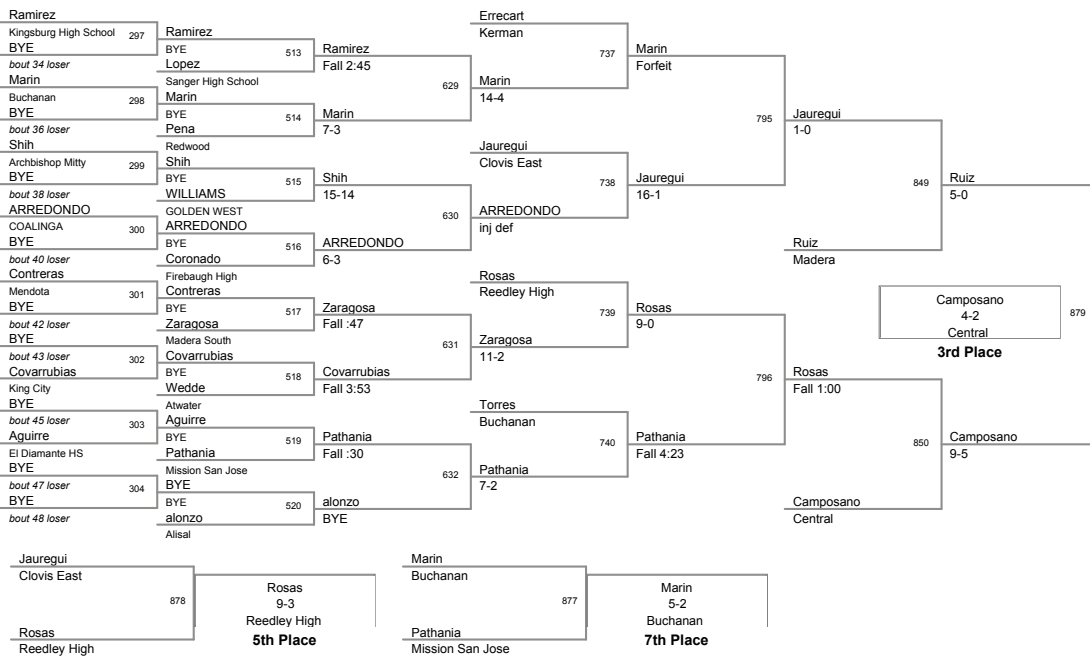

**2011 Chukchansi Invitational
2011 Chukchansi Division**

106 Lbs

2011 Chukchansi Invitational
2011 Chukchansi Division

113 Lbs

2011 Chukchansi Invitational
2011 Chukchansi Division

120 Lbs

2011 Chukchansi Invitational
2011 Chukchansi Division

126 Lbs

132 Lbs

Gasca III
4-2
Kingsburg High School
Champion

Fox
Gilroy
2nd Place

Gasca III
10-4

Gasca III
13-3

132 Lbs

2011 Chukchansi Invitational
2011 Chukchansi Division