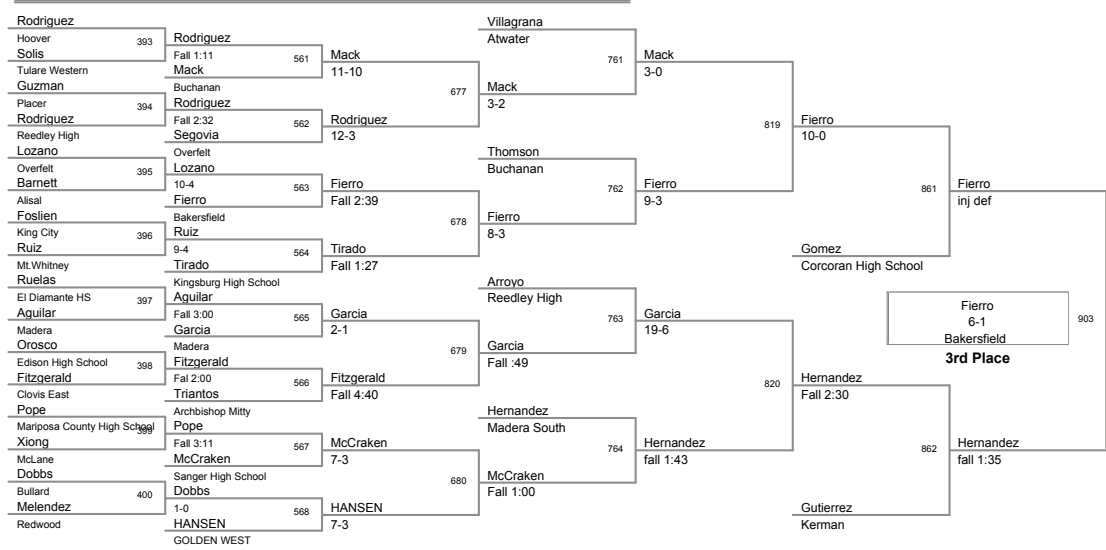

2011 Chukchansi Invitational
2011 Chukchansi Division

145 Lbs