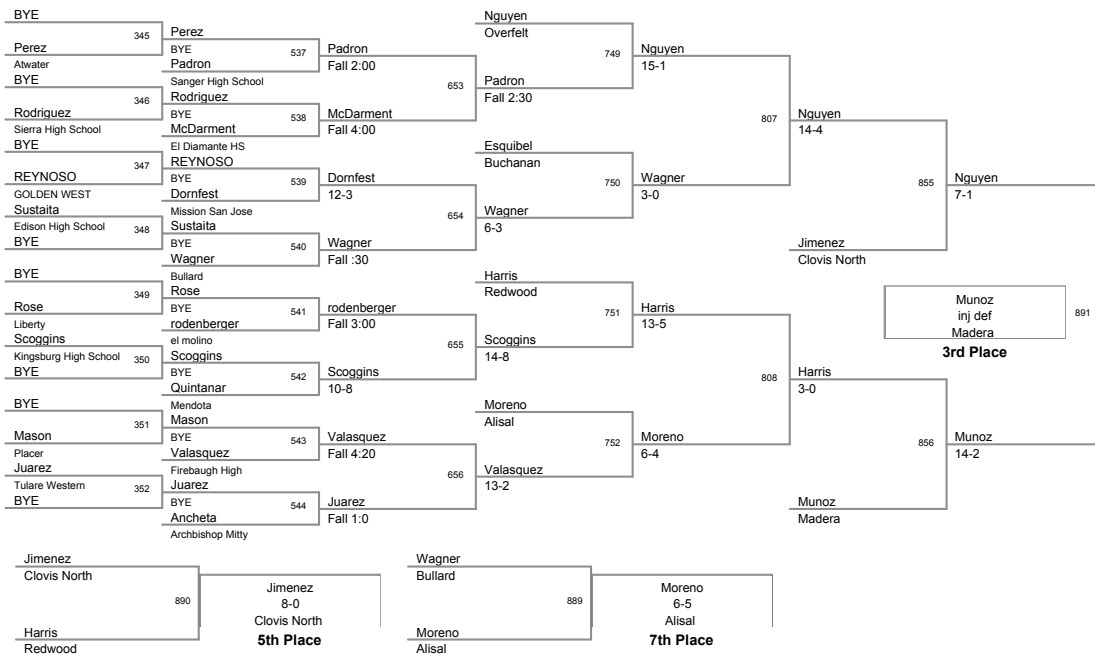

**2011 Chukchansi Invitational
2011 Chukchansi Division**

106 Lbs

2011 Chukchansi Invitational
2011 Chukchansi Division

113 Lbs

2011 Chukchansi Invitational
2011 Chukchansi Division

120 Lbs

2011 Chukchansi Invitational
2011 Chukchansi Division

126 Lbs

132 Lbs

Gasca III
4-2
Kingsburg High School
Champion

Fox
Gilroy
2nd Place

Gasca III
10-4

Gasca III
13-3

132 Lbs

2011 Chukchansi Invitational
2011 Chukchansi Division