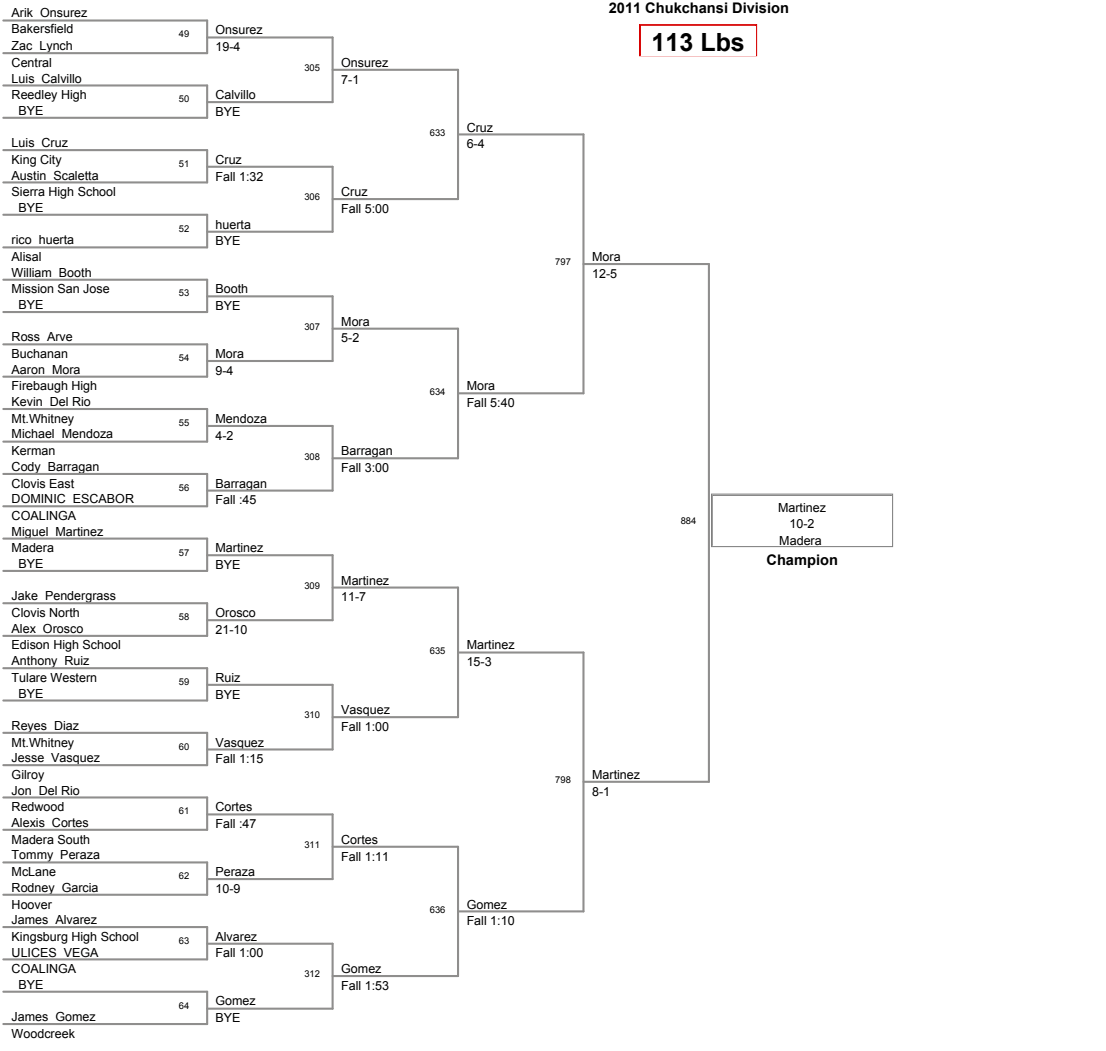

**2011 Chukchansi Invitational
2011 Chukchansi Division**

106 Lbs

2011 Chukchansi Invitational
2011 Chukchansi Division

113 Lbs

2011 Chukchansi Invitational
2011 Chukchansi Division

120 Lbs

2011 Chukchansi Invitational
2011 Chukchansi Division

126 Lbs

132 Lbs

Gasca III
4-2
Kingsburg High School
Champion

Fox
Gilroy
2nd Place

Gasca III
10-4

Gasca III
13-3

132 Lbs

2011 Chukchansi Invitational
2011 Chukchansi Division

285 Lbs