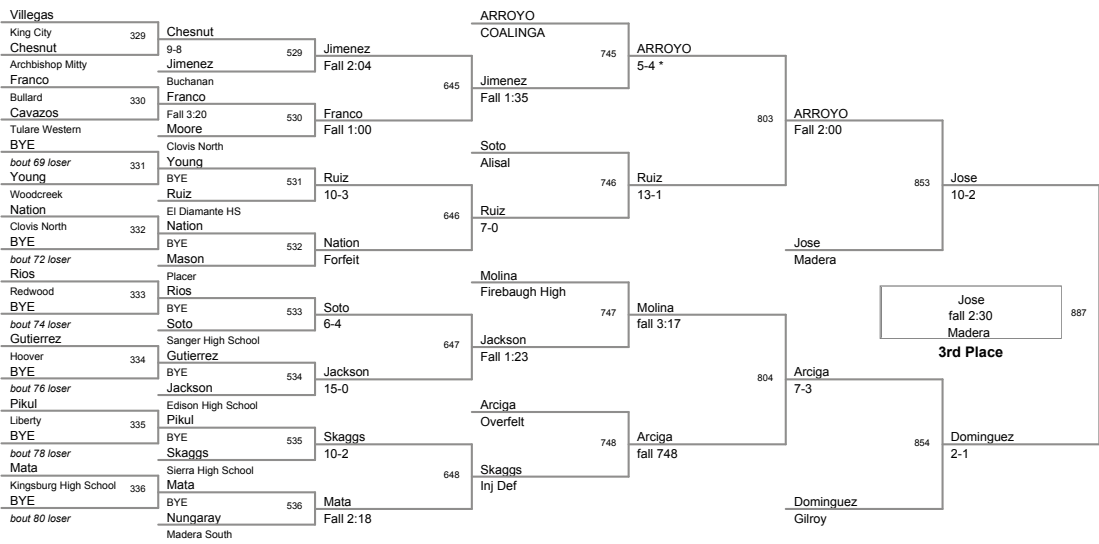

**2011 Chukchansi Invitational
2011 Chukchansi Division**

106 Lbs

2011 Chukchansi Invitational
2011 Chukchansi Division

113 Lbs

2011 Chukchansi Invitational
2011 Chukchansi Division

120 Lbs

2011 Chukchansi Invitational
2011 Chukchansi Division

126 Lbs

132 Lbs

Gasca III
4-2
Kingsburg High School
Champion

Fox
Gilroy
2nd Place

Gasca III
10-4

Gasca III
13-3

132 Lbs

2011 Chukchansi Invitational
2011 Chukchansi Division