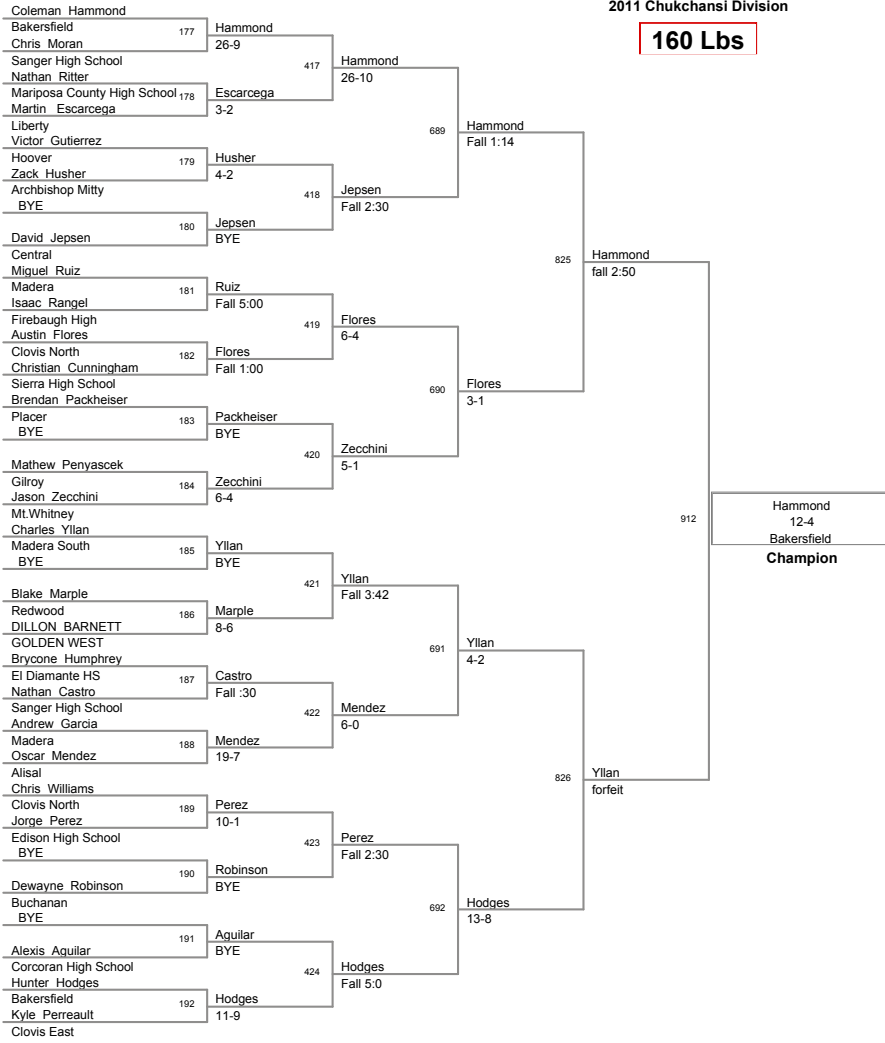

126 Lbs

132 Lbs

Gasca III
4-2
Kingsburg High School
Champion

Fox
Gilroy
2nd Place

Gasca III
10-4

Gasca III
13-3

132 Lbs

2011 Chukchansi Invitational
2011 Chukchansi Division

138 Lbs

2011 Chukchansi Invitational
2011 Chukchansi Division

145 Lbs

2011 Chukchansi Invitational
2011 Chukchansi Division

152 Lbs

2011 Chukchansi Invitational
2011 Chukchansi Division

160 Lbs

2011 Chukchansi Invitational
2011 Chukchansi Division