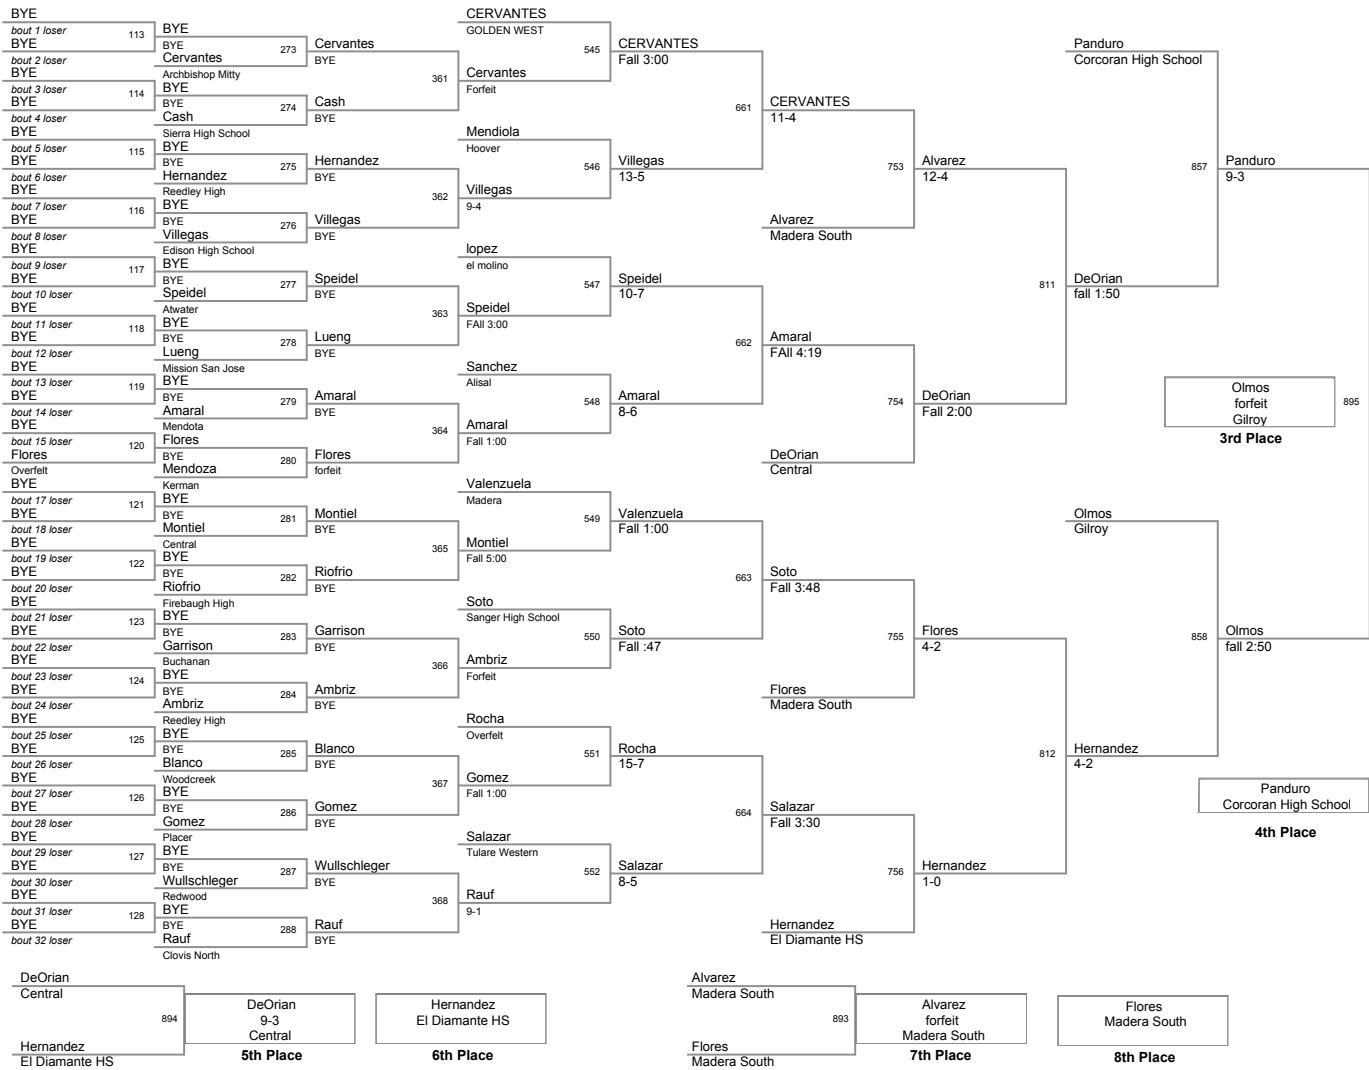

126 Lbs

132 Lbs

Gasca III
4-2
Kingsburg High School
Champion

Fox
Gilroy
2nd Place

Gasca III
10-4

Gasca III
13-3

132 Lbs

2011 Chukchansi Invitational
2011 Chukchansi Division