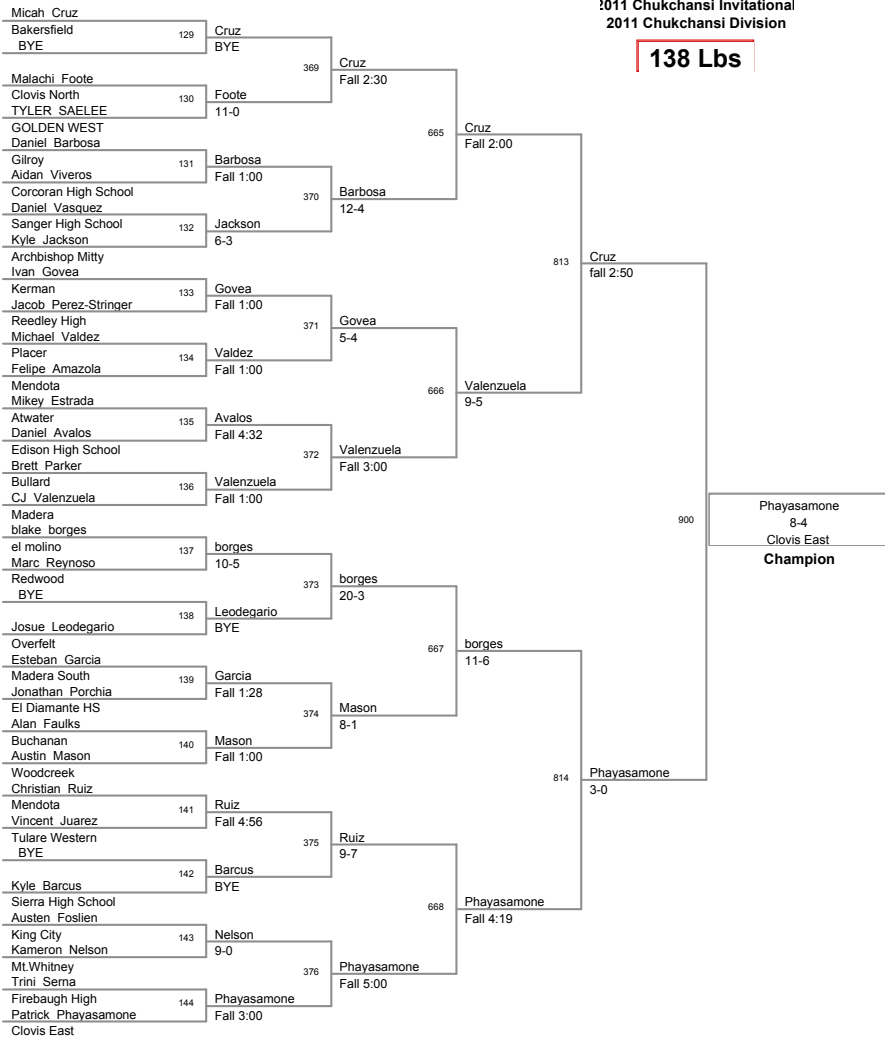

2011 Chukchansi Invitational
2011 Chukchansi Division

138 Lbs