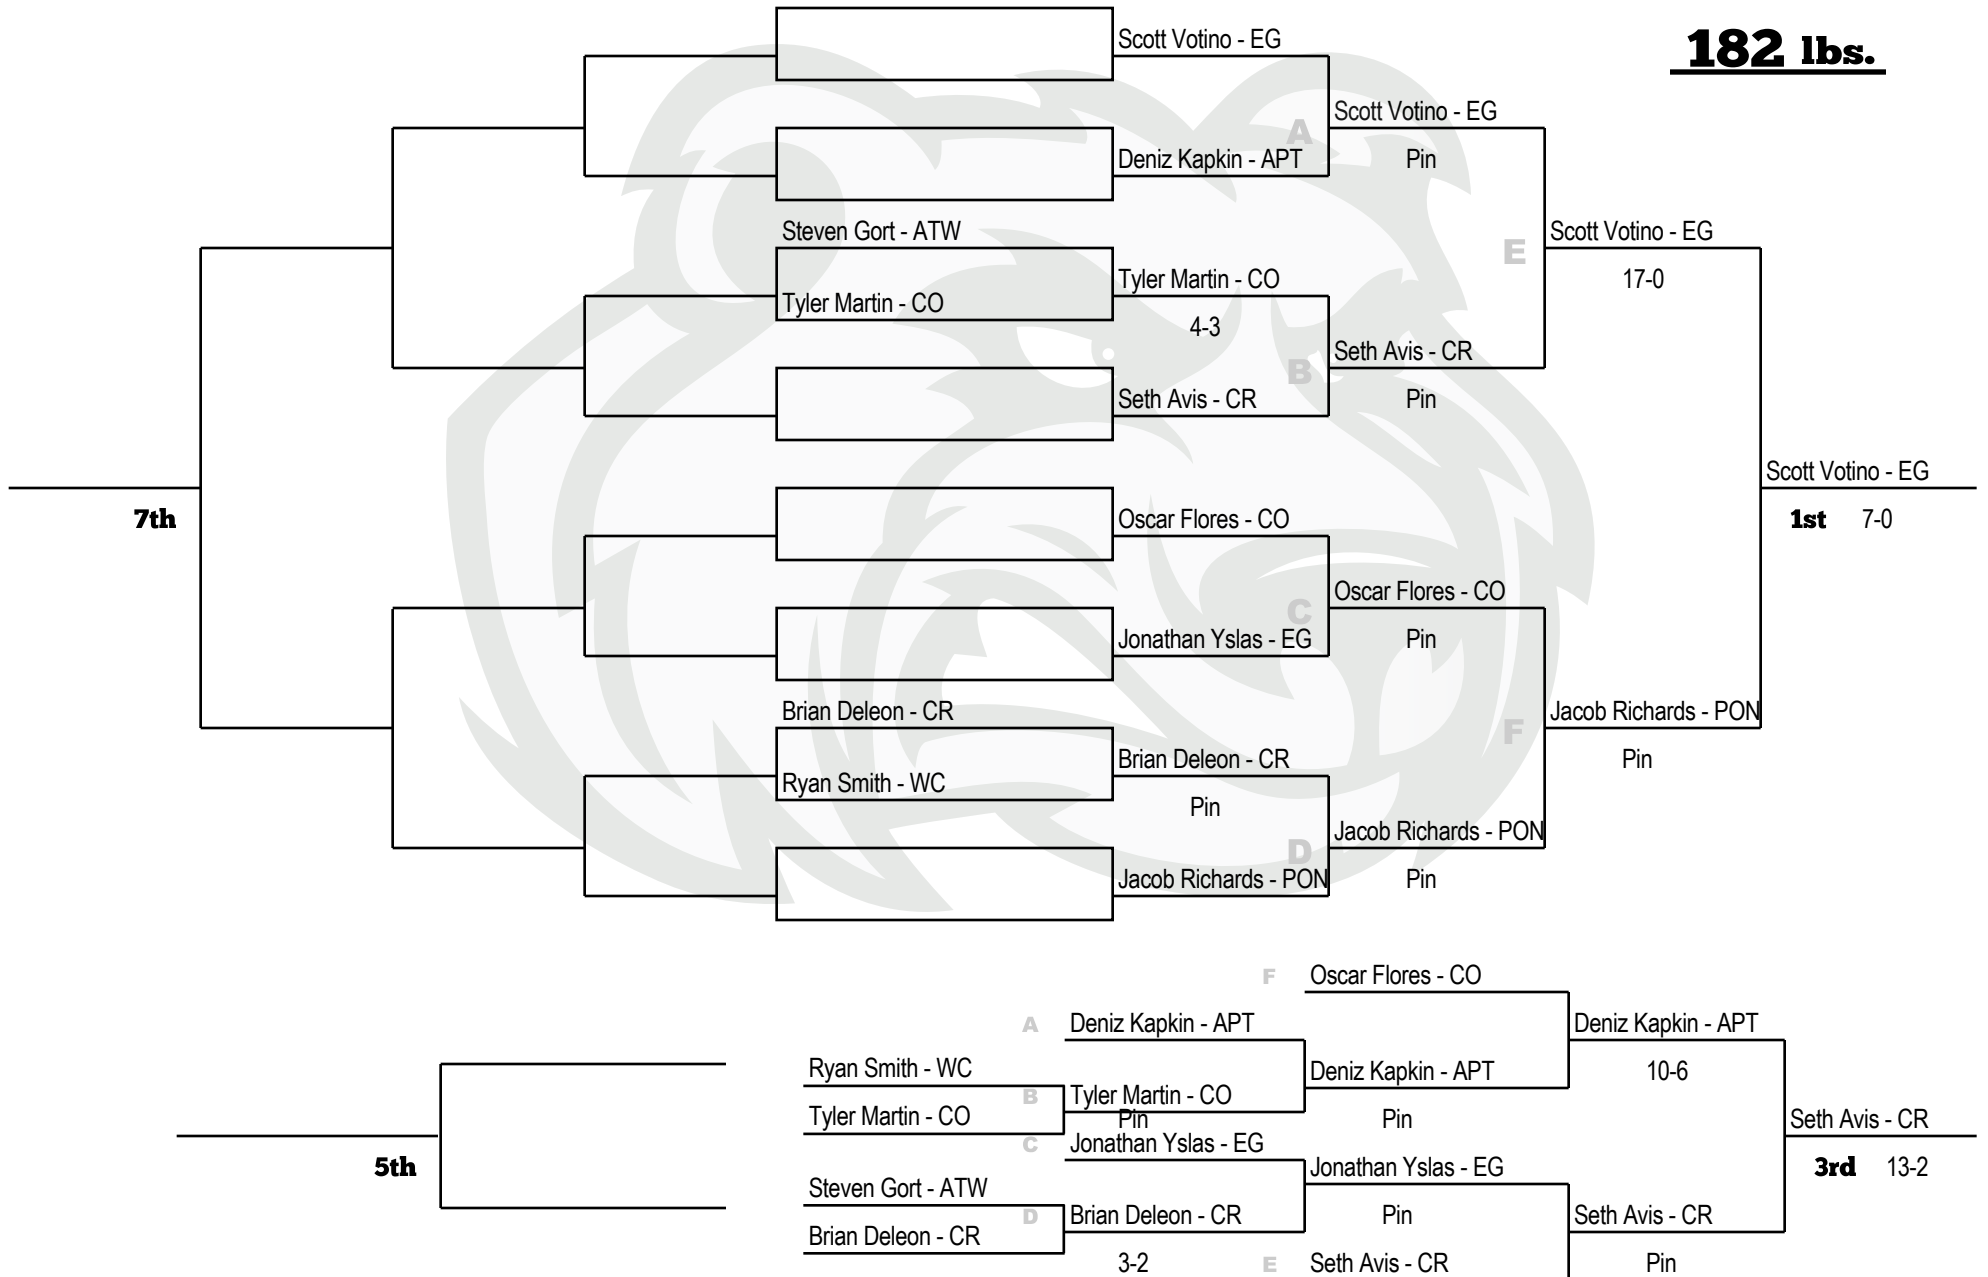

Gold Country Classic

Ponderosa High School • Dec. 3rd, 2011

182 lbs.