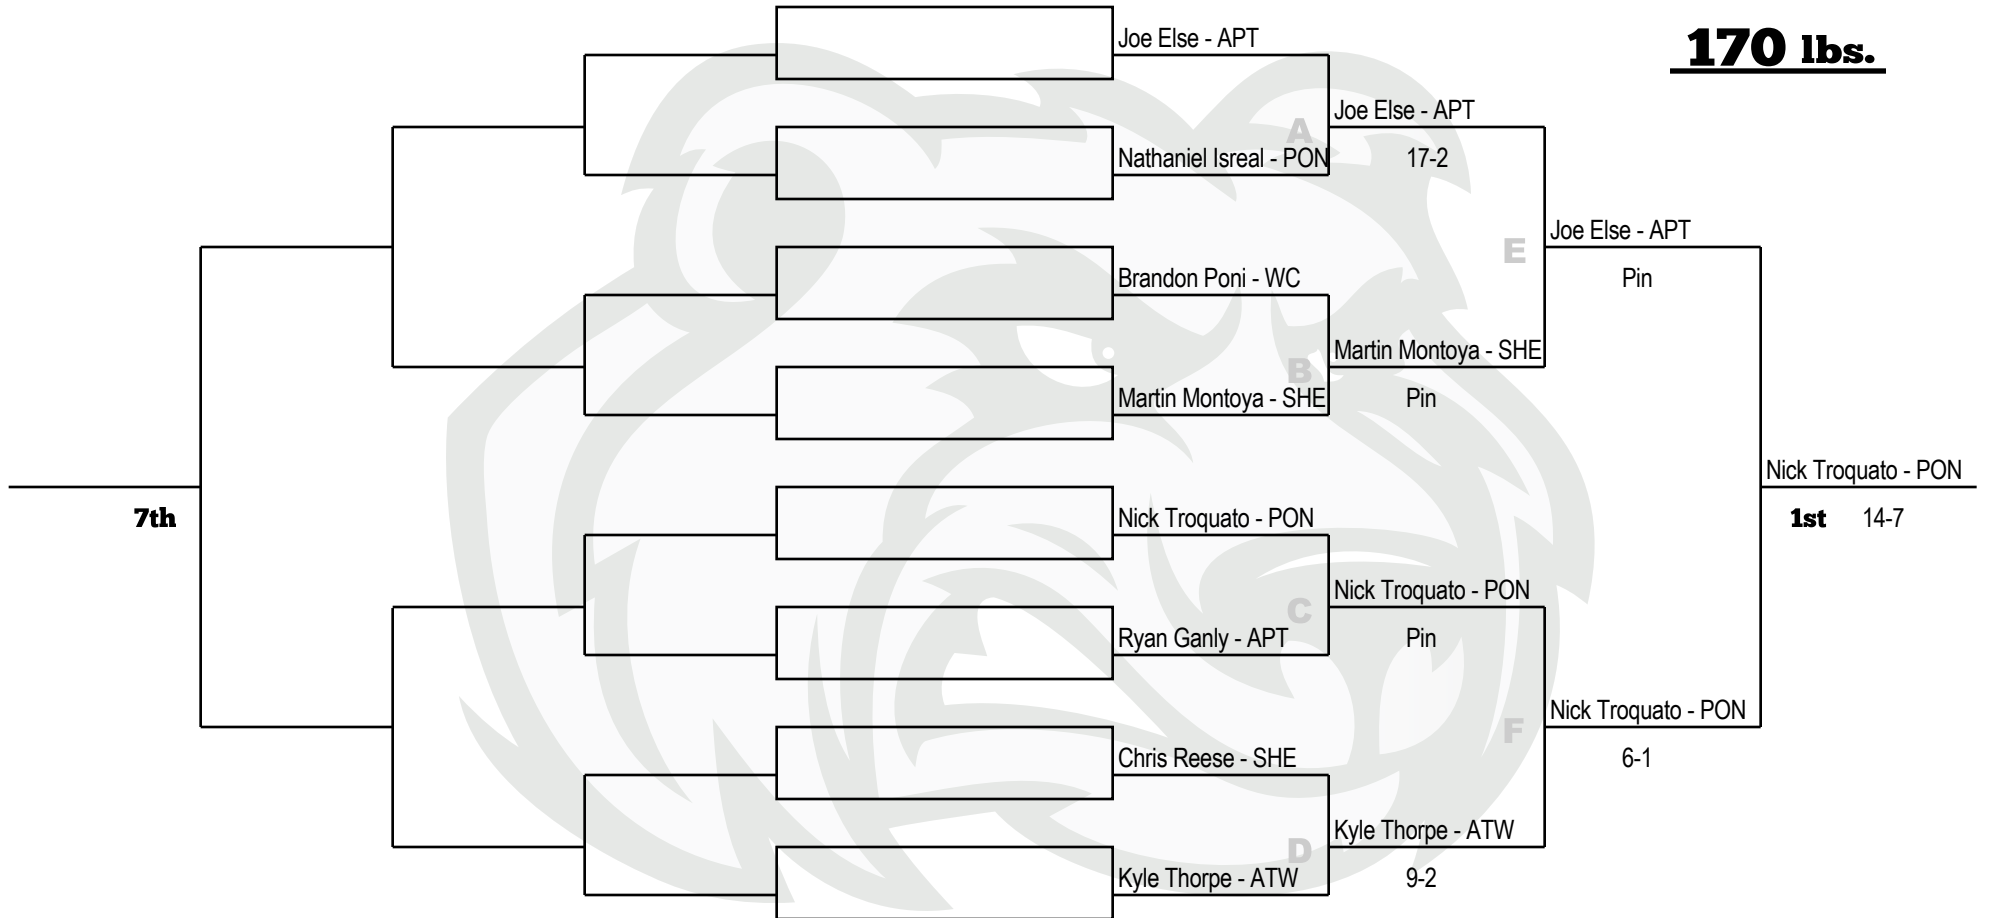

Gold Country Classic

Ponderosa High School • Dec. 3rd, 2011

170 lbs.