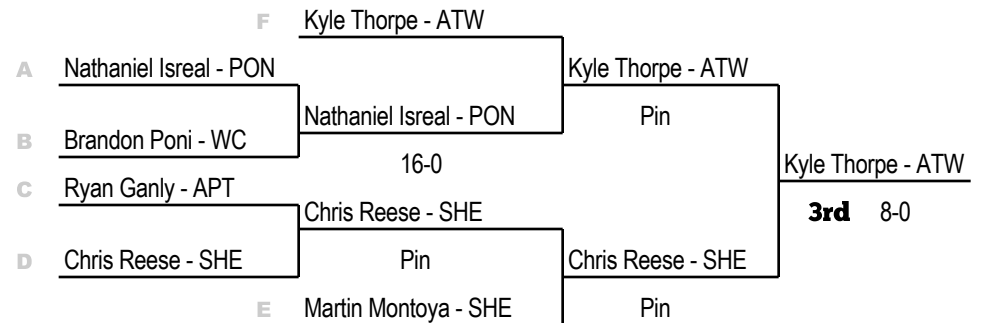

Gold Country Classic

Ponderosa High School • Dec. 3rd, 2011

170 lbs.