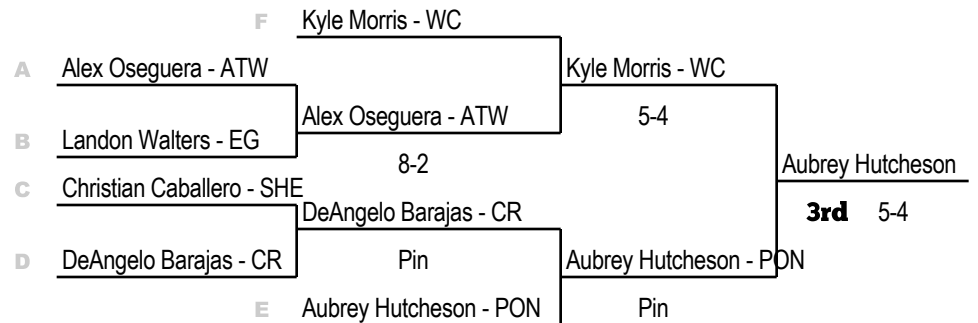

Ponderosa High School • Dec. 3rd, 2011

138 lbs.

Gold Country Classic

Ponderosa High School • Dec. 3rd, 2011

145 lbs.

Gold Country Classic

Ponderosa High School • Dec. 3rd, 2011

152 lbs.