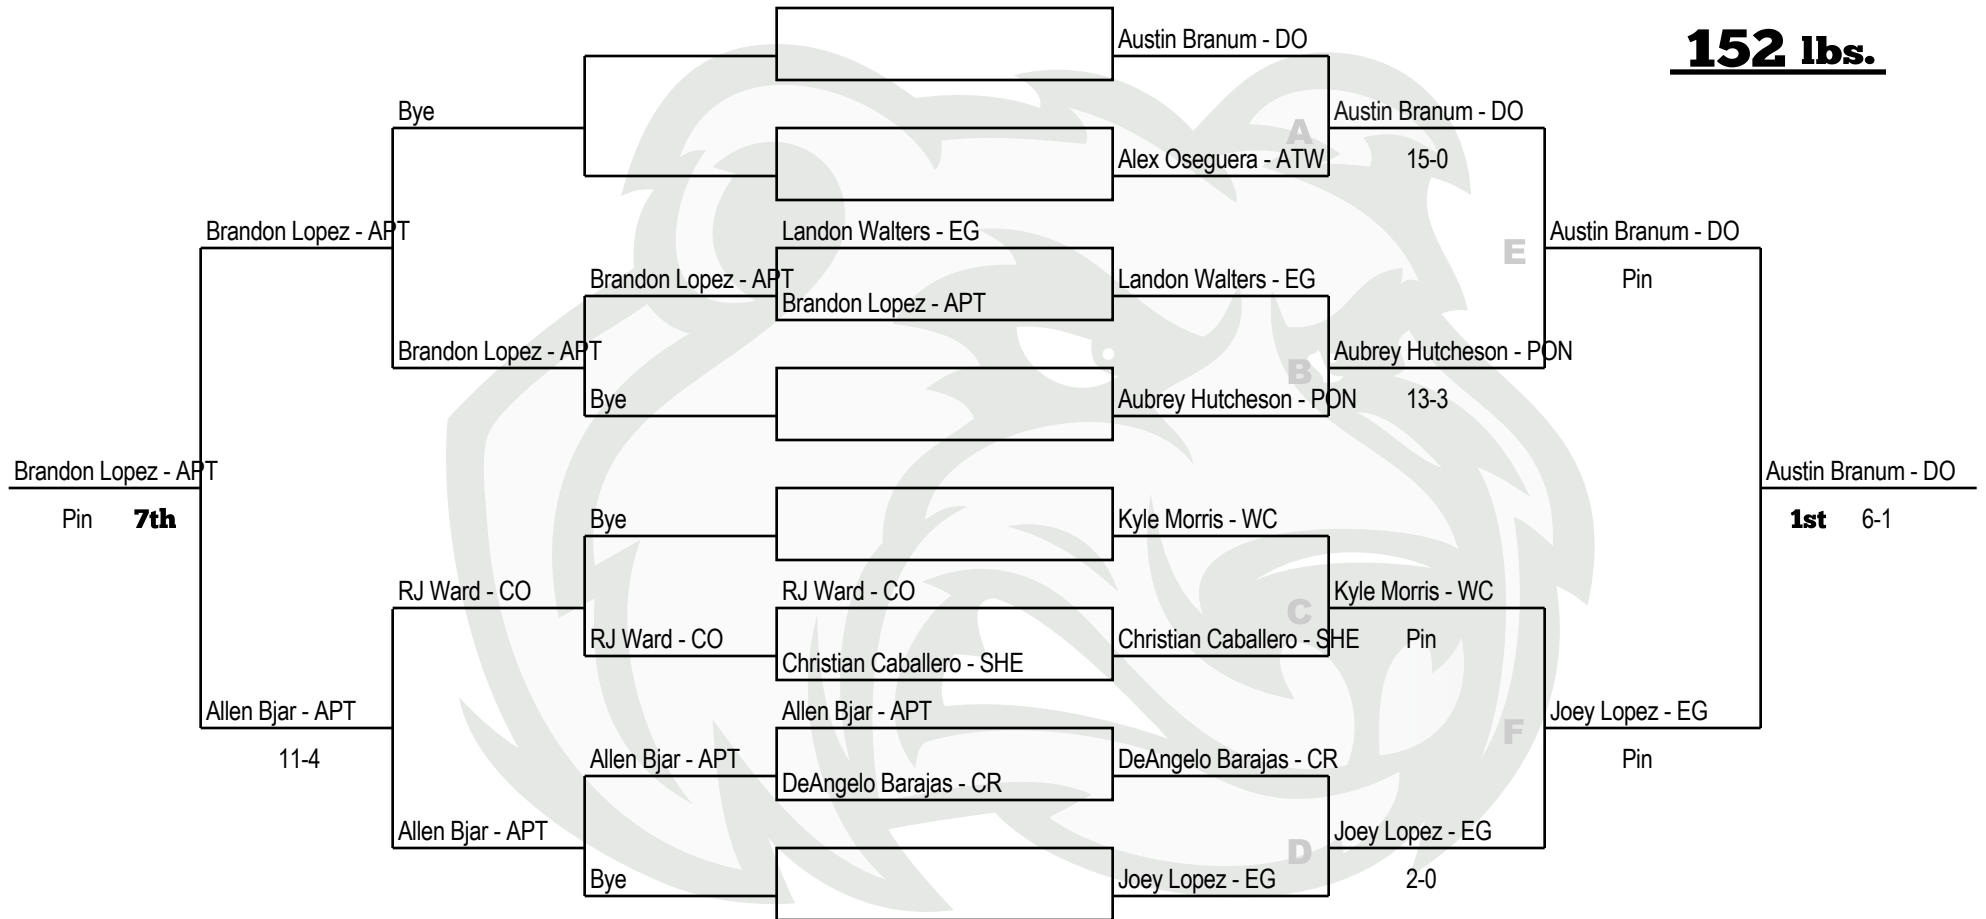

Ponderosa High School • Dec. 3rd, 2011

138 lbs.

Gold Country Classic

Ponderosa High School • Dec. 3rd, 2011

145 lbs.

Gold Country Classic

Ponderosa High School • Dec. 3rd, 2011

152 lbs.