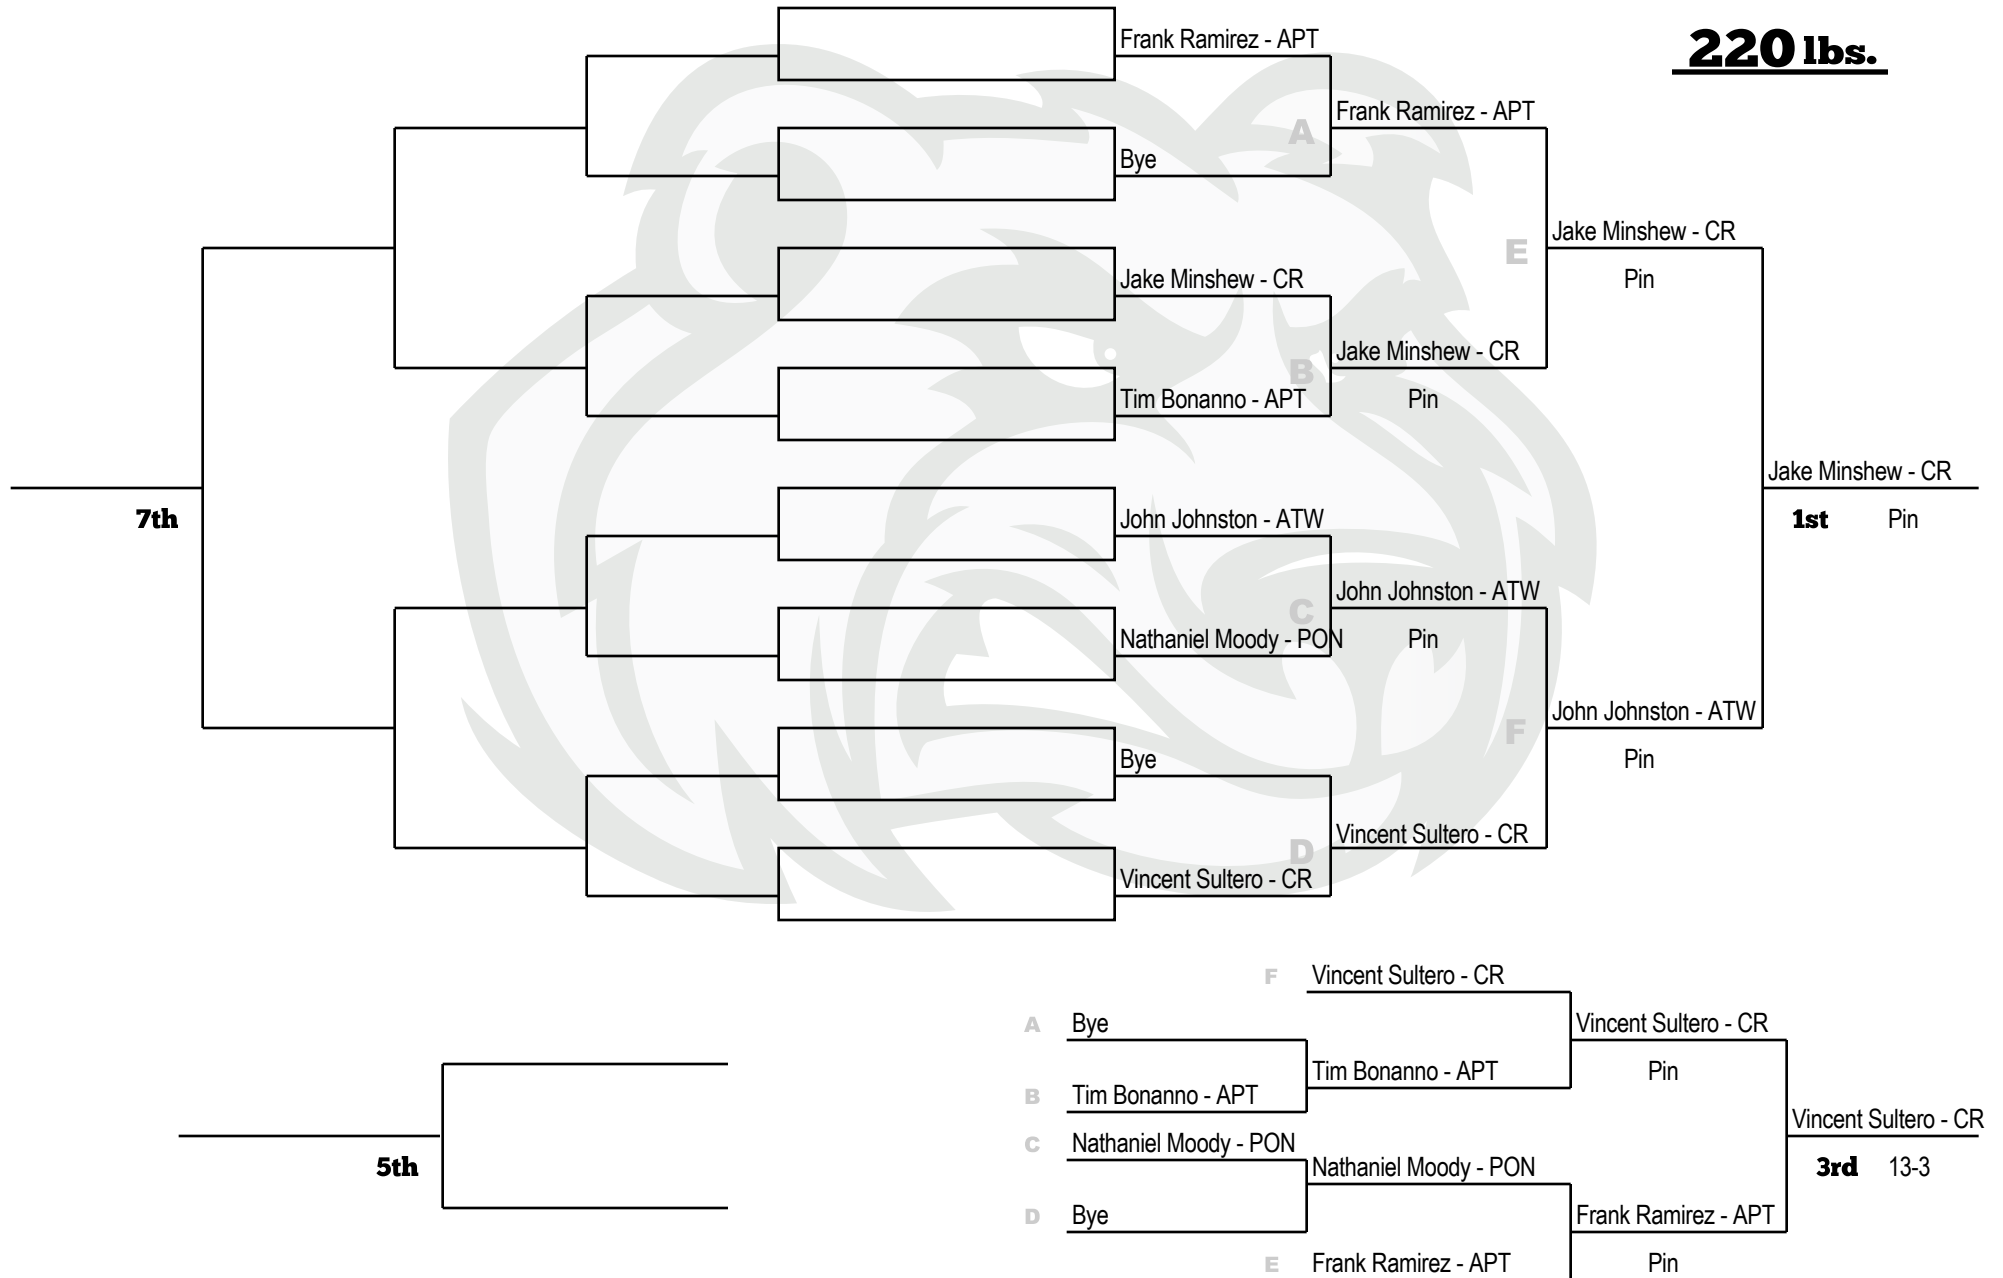

Gold Country Classic

Ponderosa High School • Dec. 3rd, 2011

220 lbs.