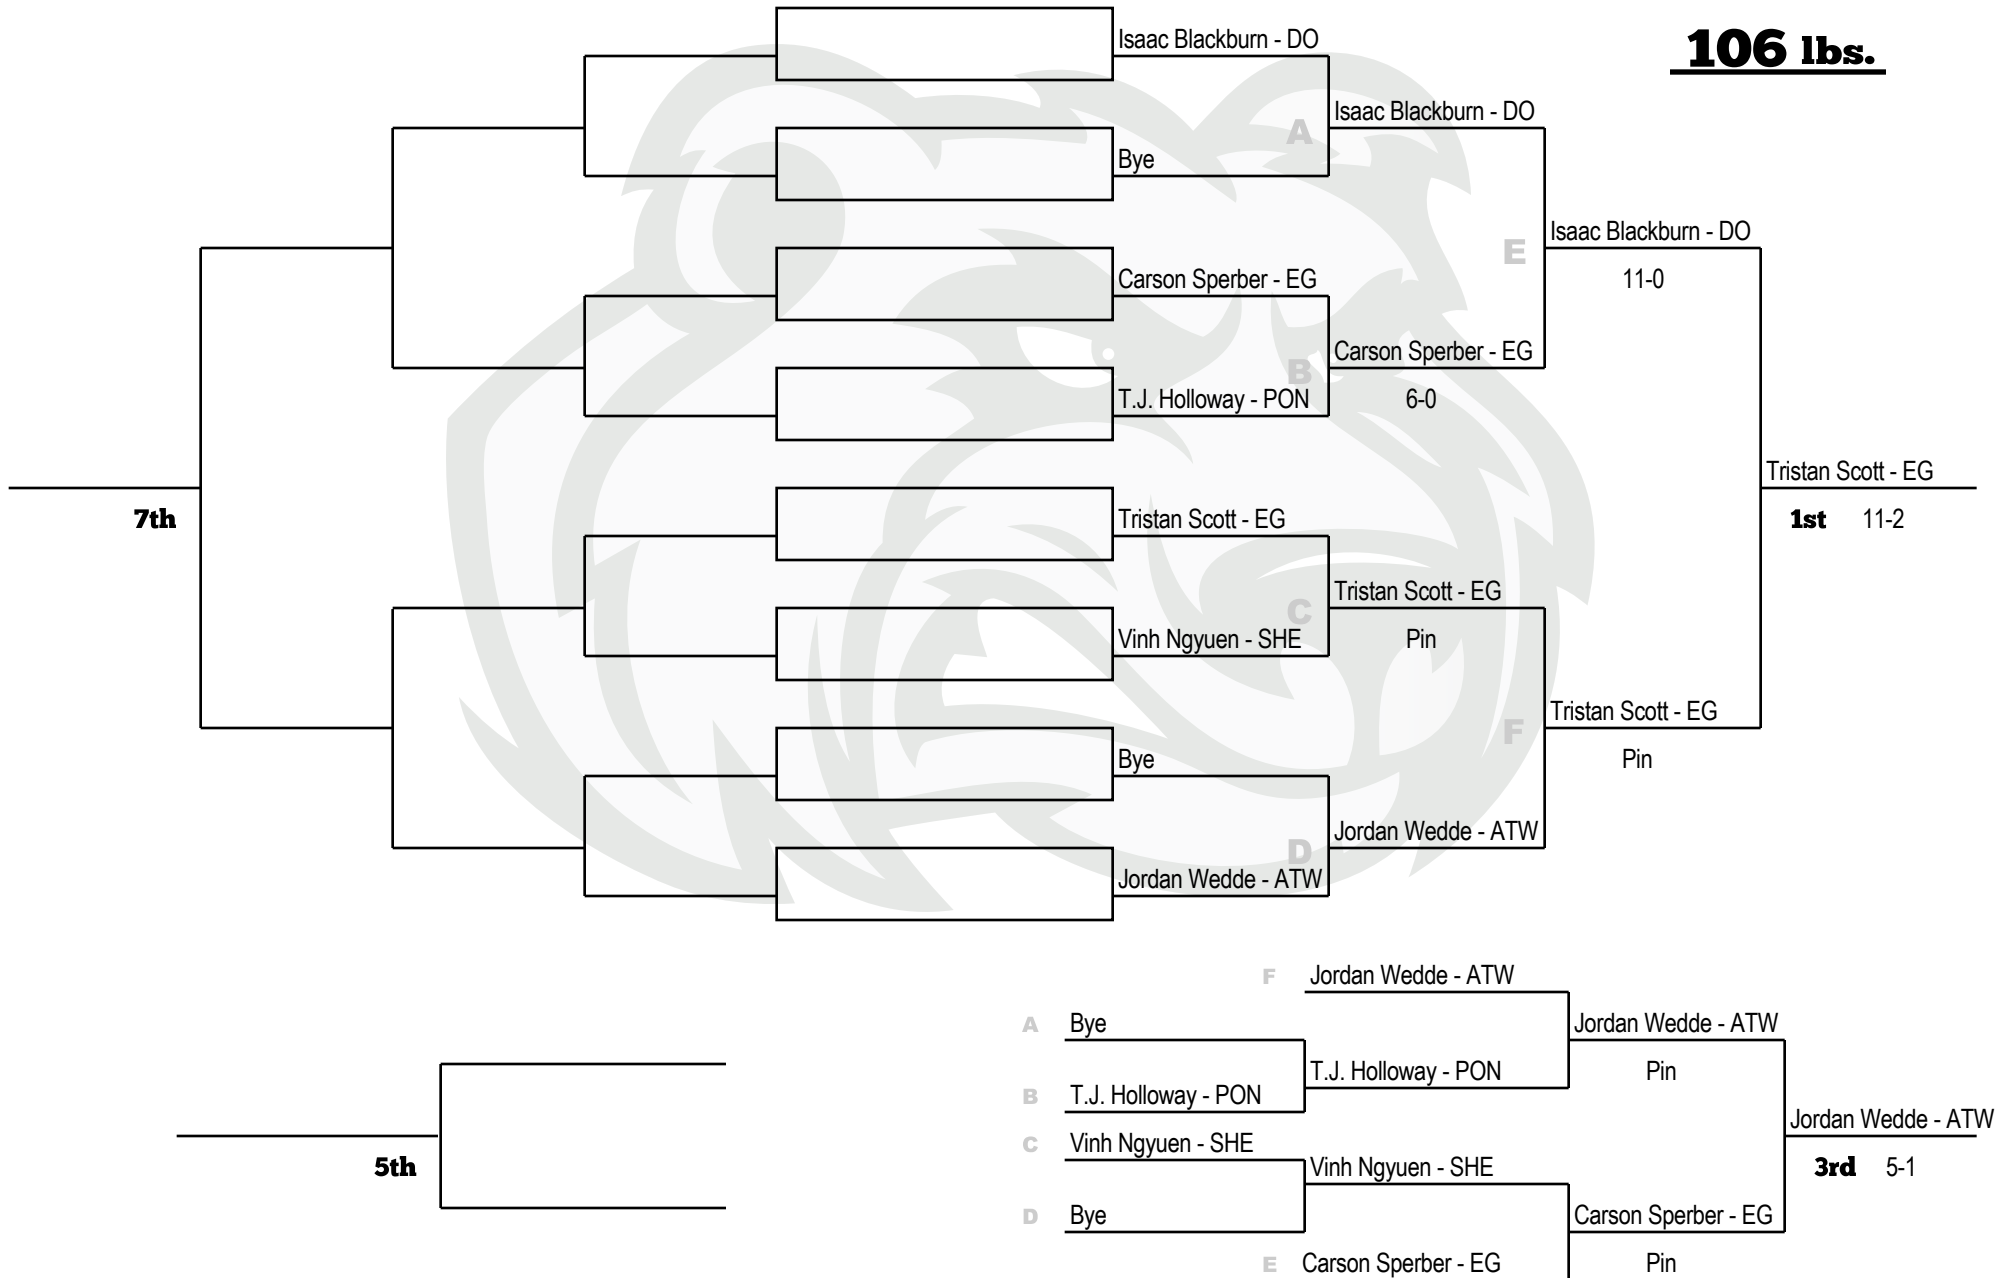

Gold Country Classic

Ponderosa High School • Dec. 3rd, 2011

106 lbs.

Gold Country Classic

Ponderosa High School • Dec. 3rd, 2011

113 lbs.

Gold Country Classic

Ponderosa High School • Dec. 3rd, 2011

120 lbs.

Gold Country Classic

Ponderosa High School • Dec. 3rd, 2011

126 lbs.

Gold Country Classic

Ponderosa High School • Dec. 3rd, 2011

132 lbs.

Gold Country Classic