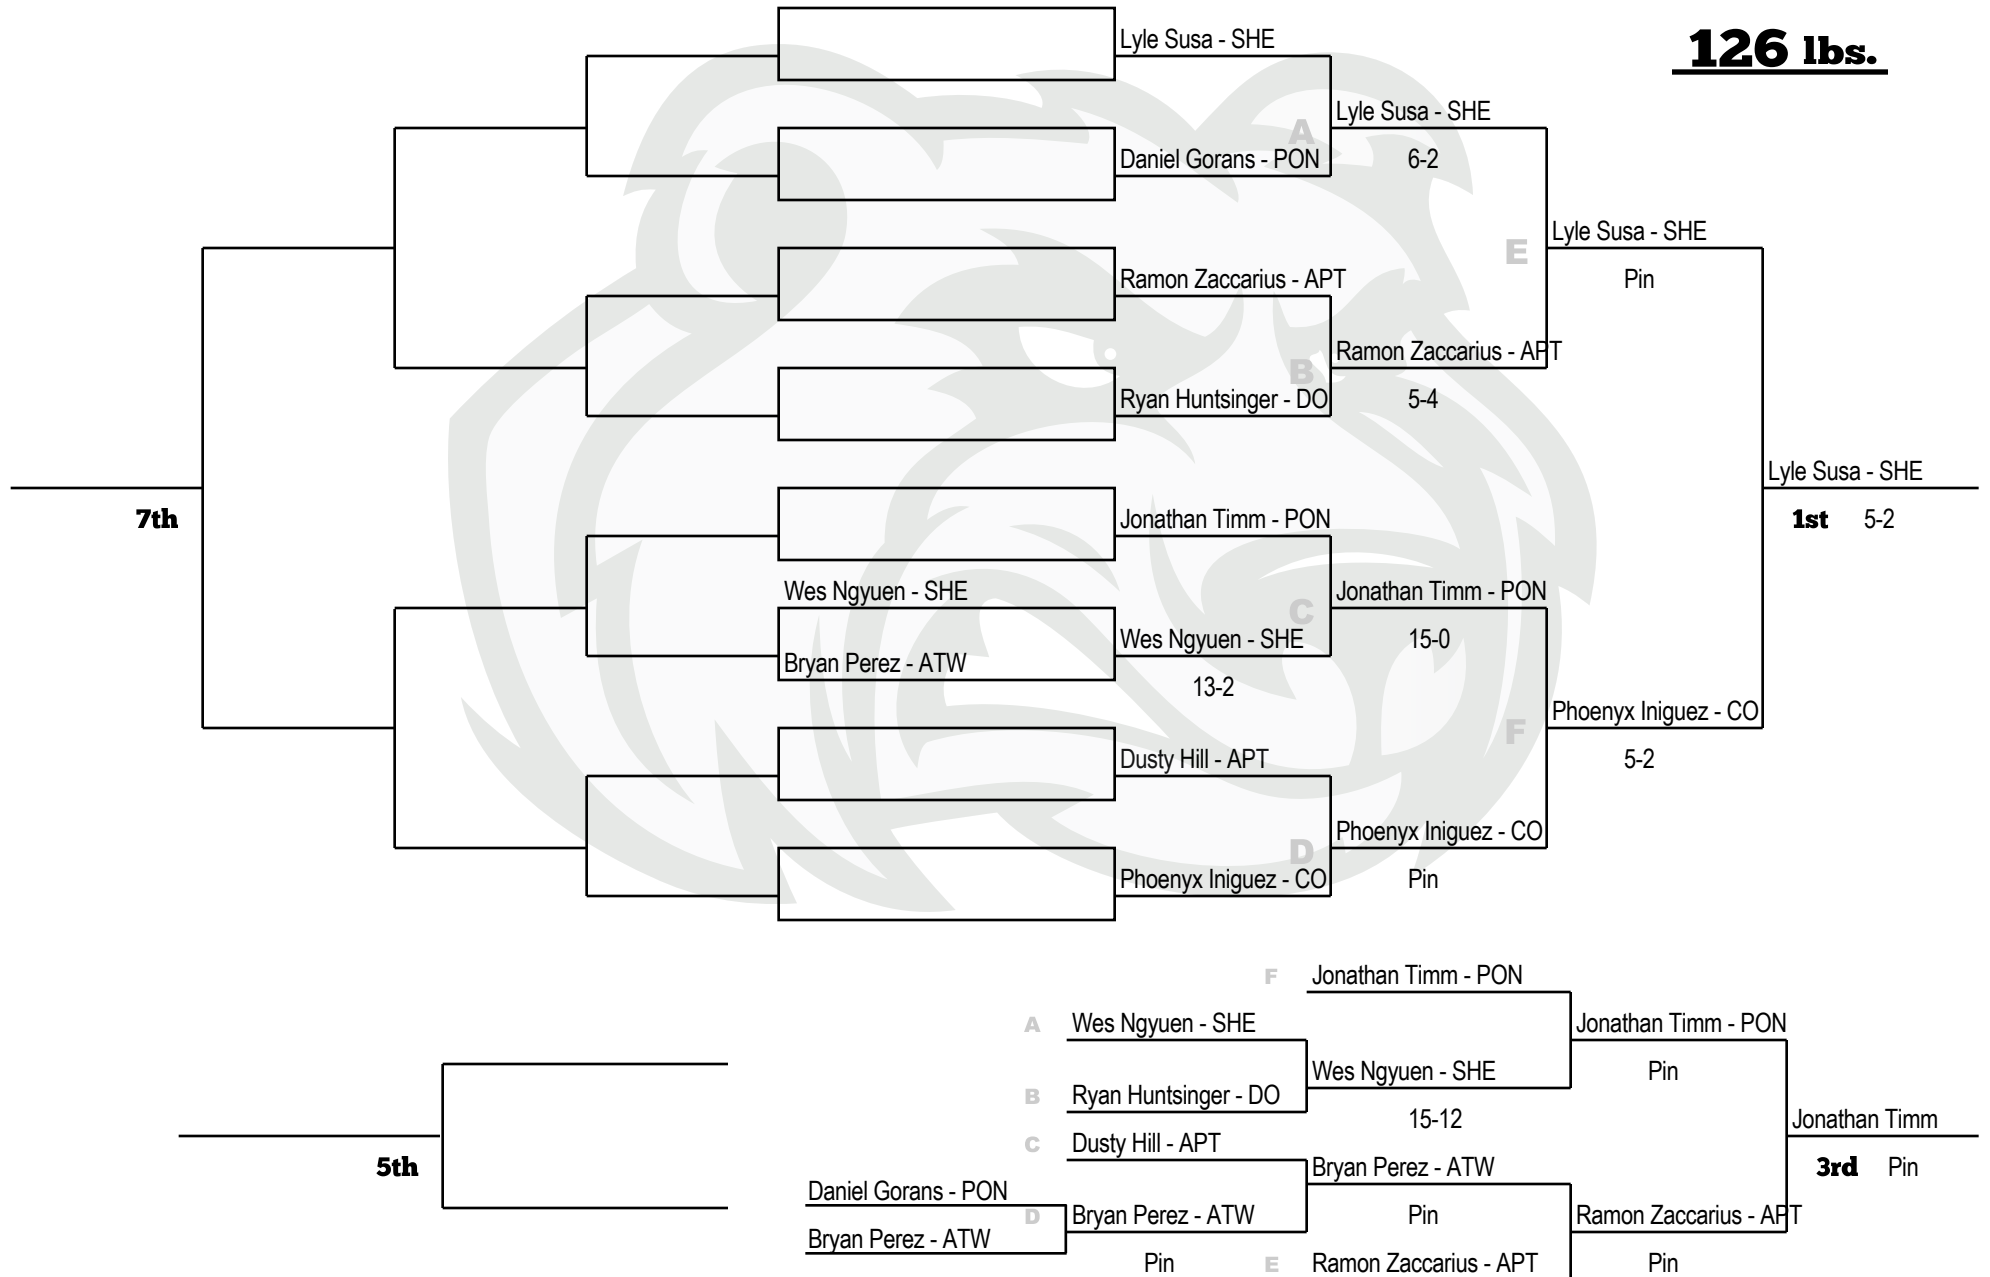

Gold Country Classic

Ponderosa High School • Dec. 3rd, 2011

106 lbs.

Gold Country Classic

Ponderosa High School • Dec. 3rd, 2011

113 lbs.

Gold Country Classic

Ponderosa High School • Dec. 3rd, 2011

120 lbs.

Gold Country Classic

Ponderosa High School • Dec. 3rd, 2011

126 lbs.

Gold Country Classic

Ponderosa High School • Dec. 3rd, 2011

132 lbs.

Gold Country Classic