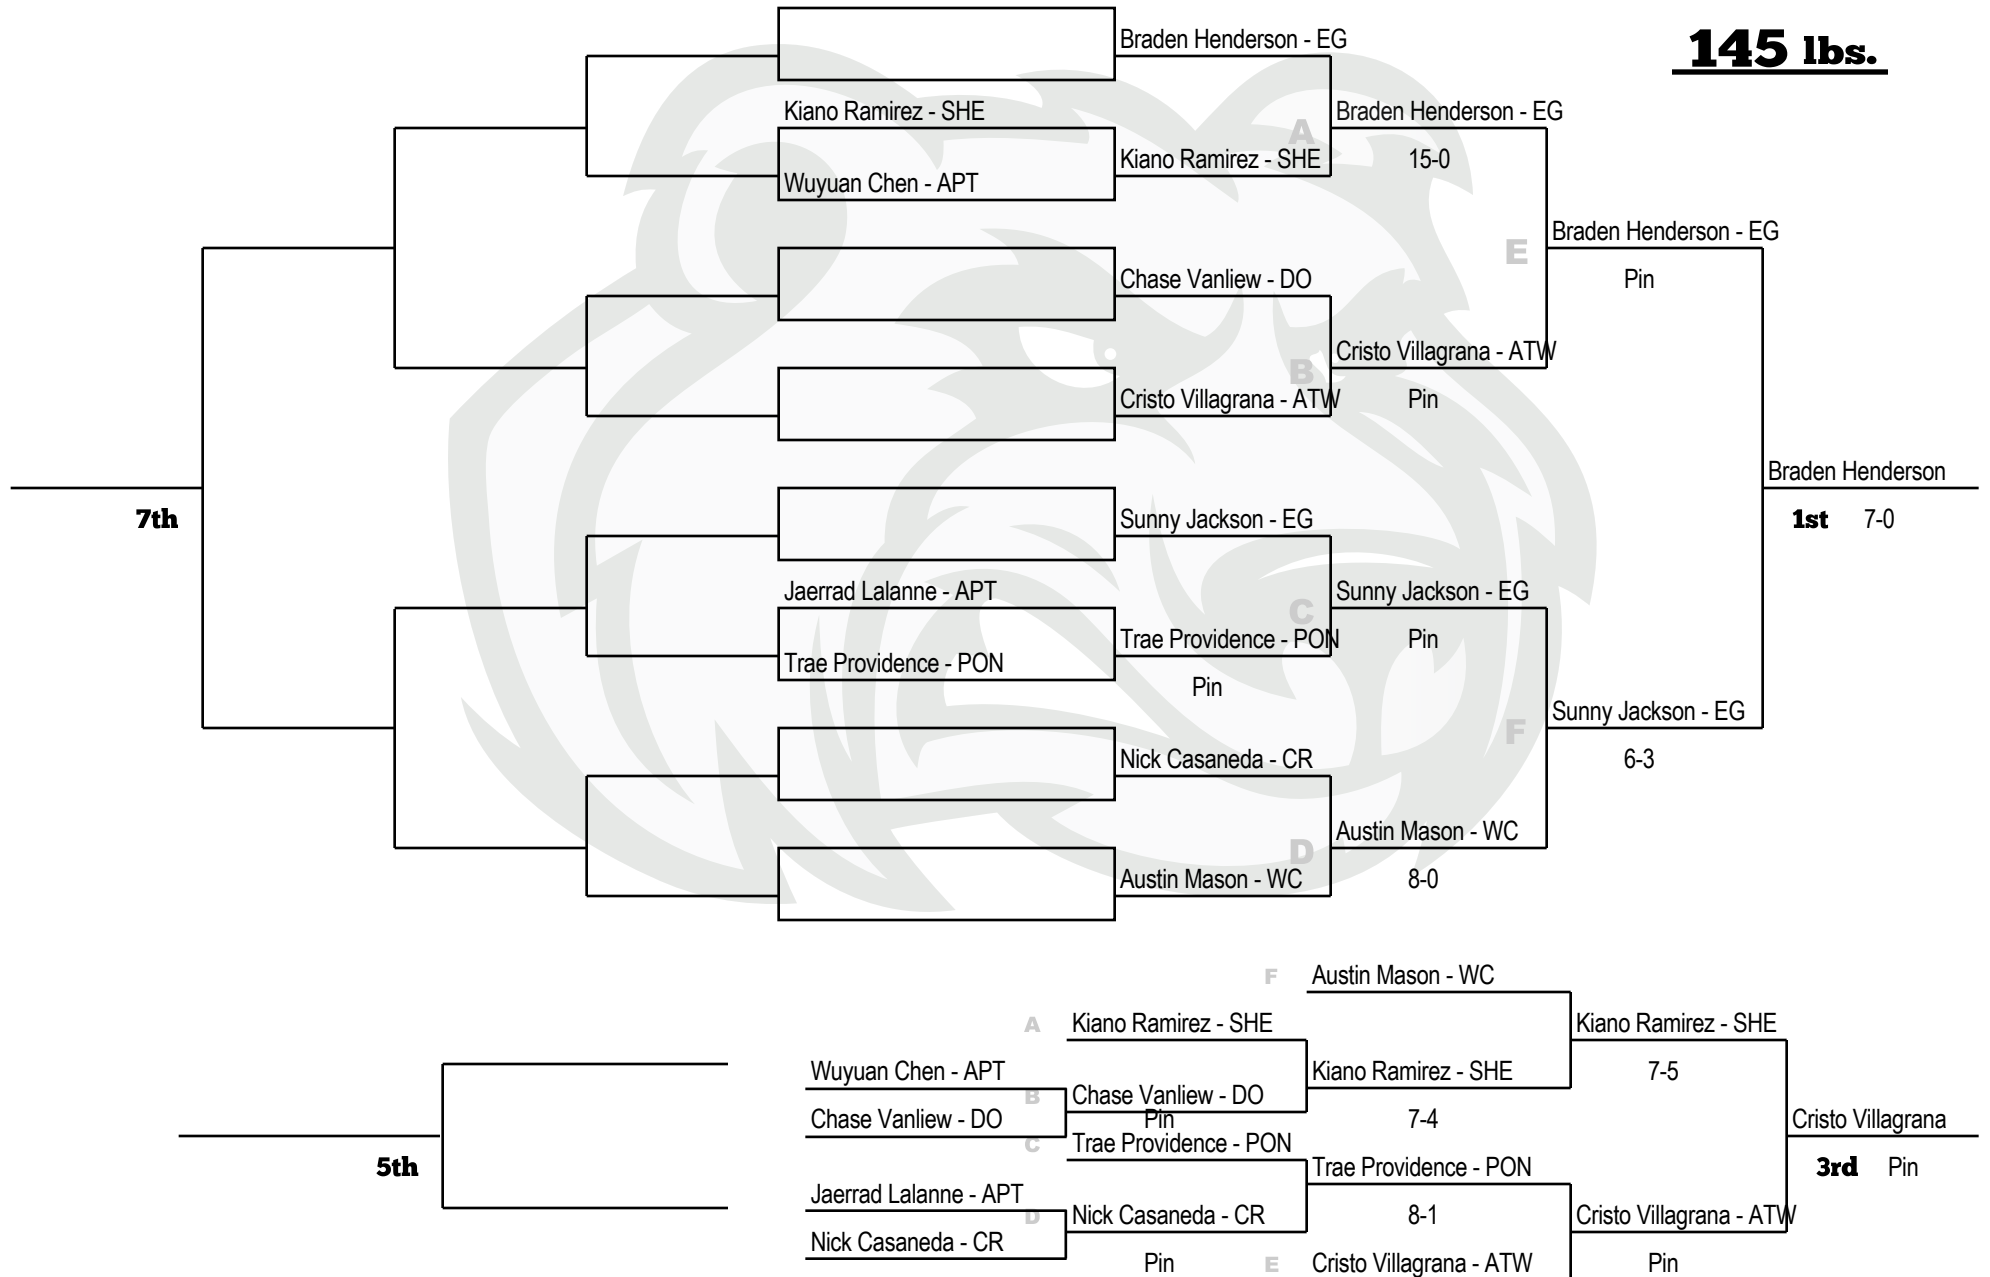

Ponderosa High School • Dec. 3rd, 2011

138 lbs.

Gold Country Classic

Ponderosa High School • Dec. 3rd, 2011

145 lbs.

Gold Country Classic

Ponderosa High School • Dec. 3rd, 2011

152 lbs.