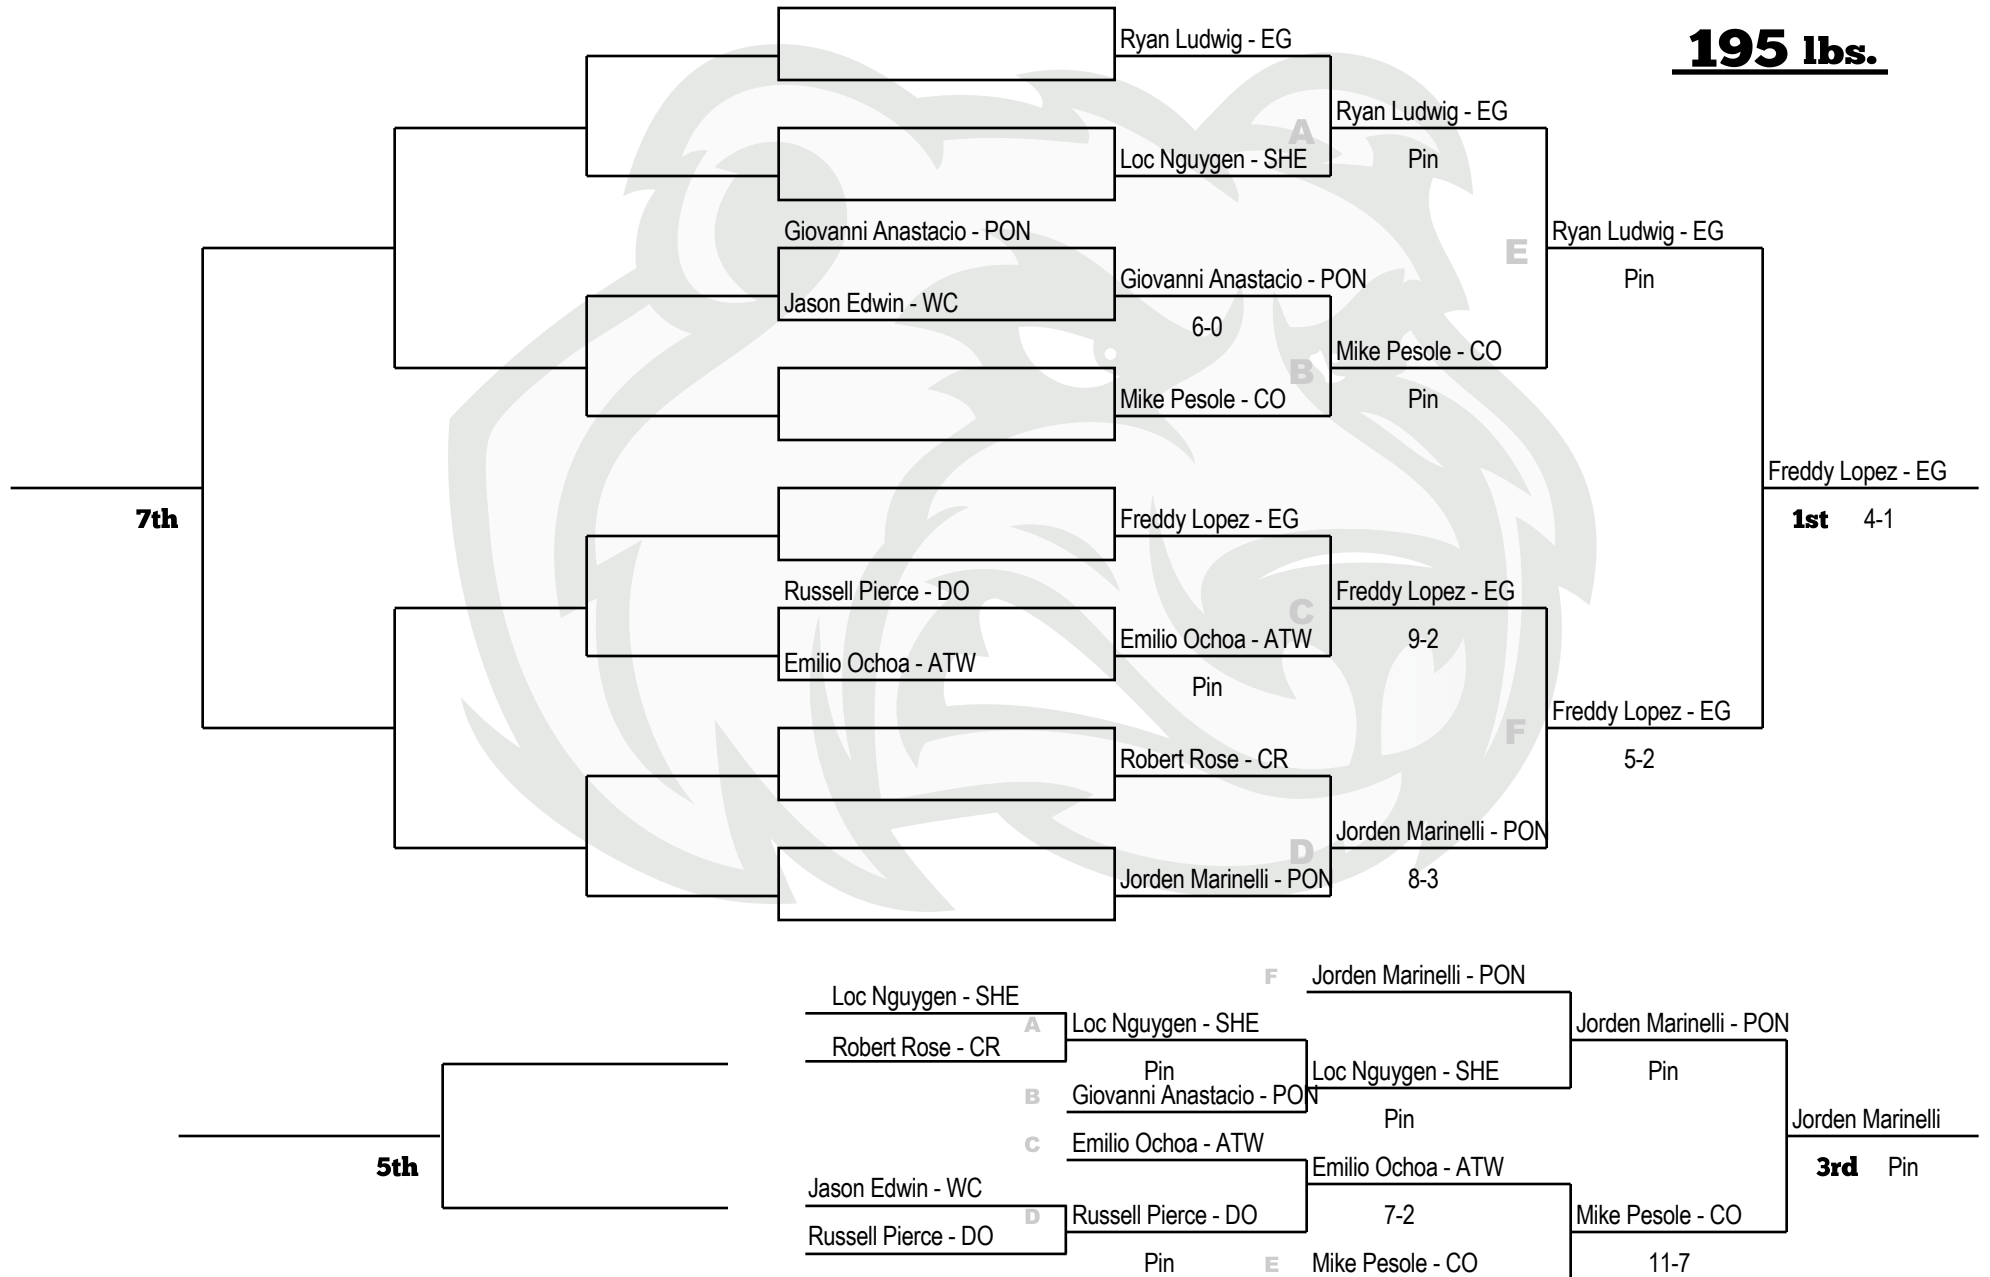

170 lbs.

Gold Country Classic

Ponderosa High School • Dec. 3rd, 2011

182 lbs.

Gold Country Classic

Ponderosa High School • Dec. 3rd, 2011

195 lbs.

Gold Country Classic