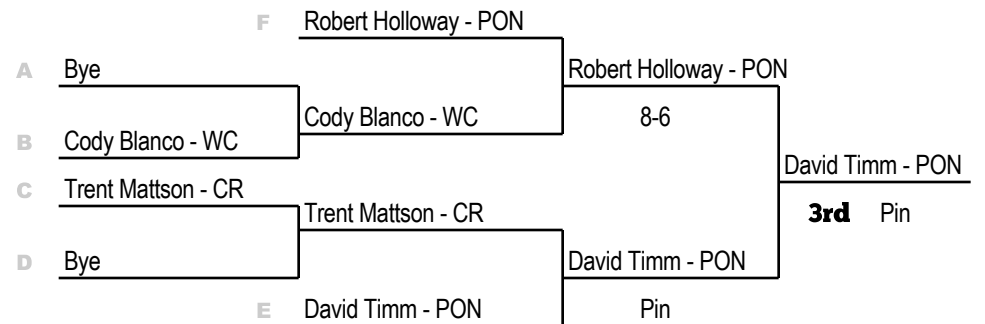

120 lbs.

Gold Country Classic

Ponderosa High School • Dec. 3rd, 2011

126 lbs.

Gold Country Classic

Ponderosa High School • Dec. 3rd, 2011

132 lbs.

Gold Country Classic