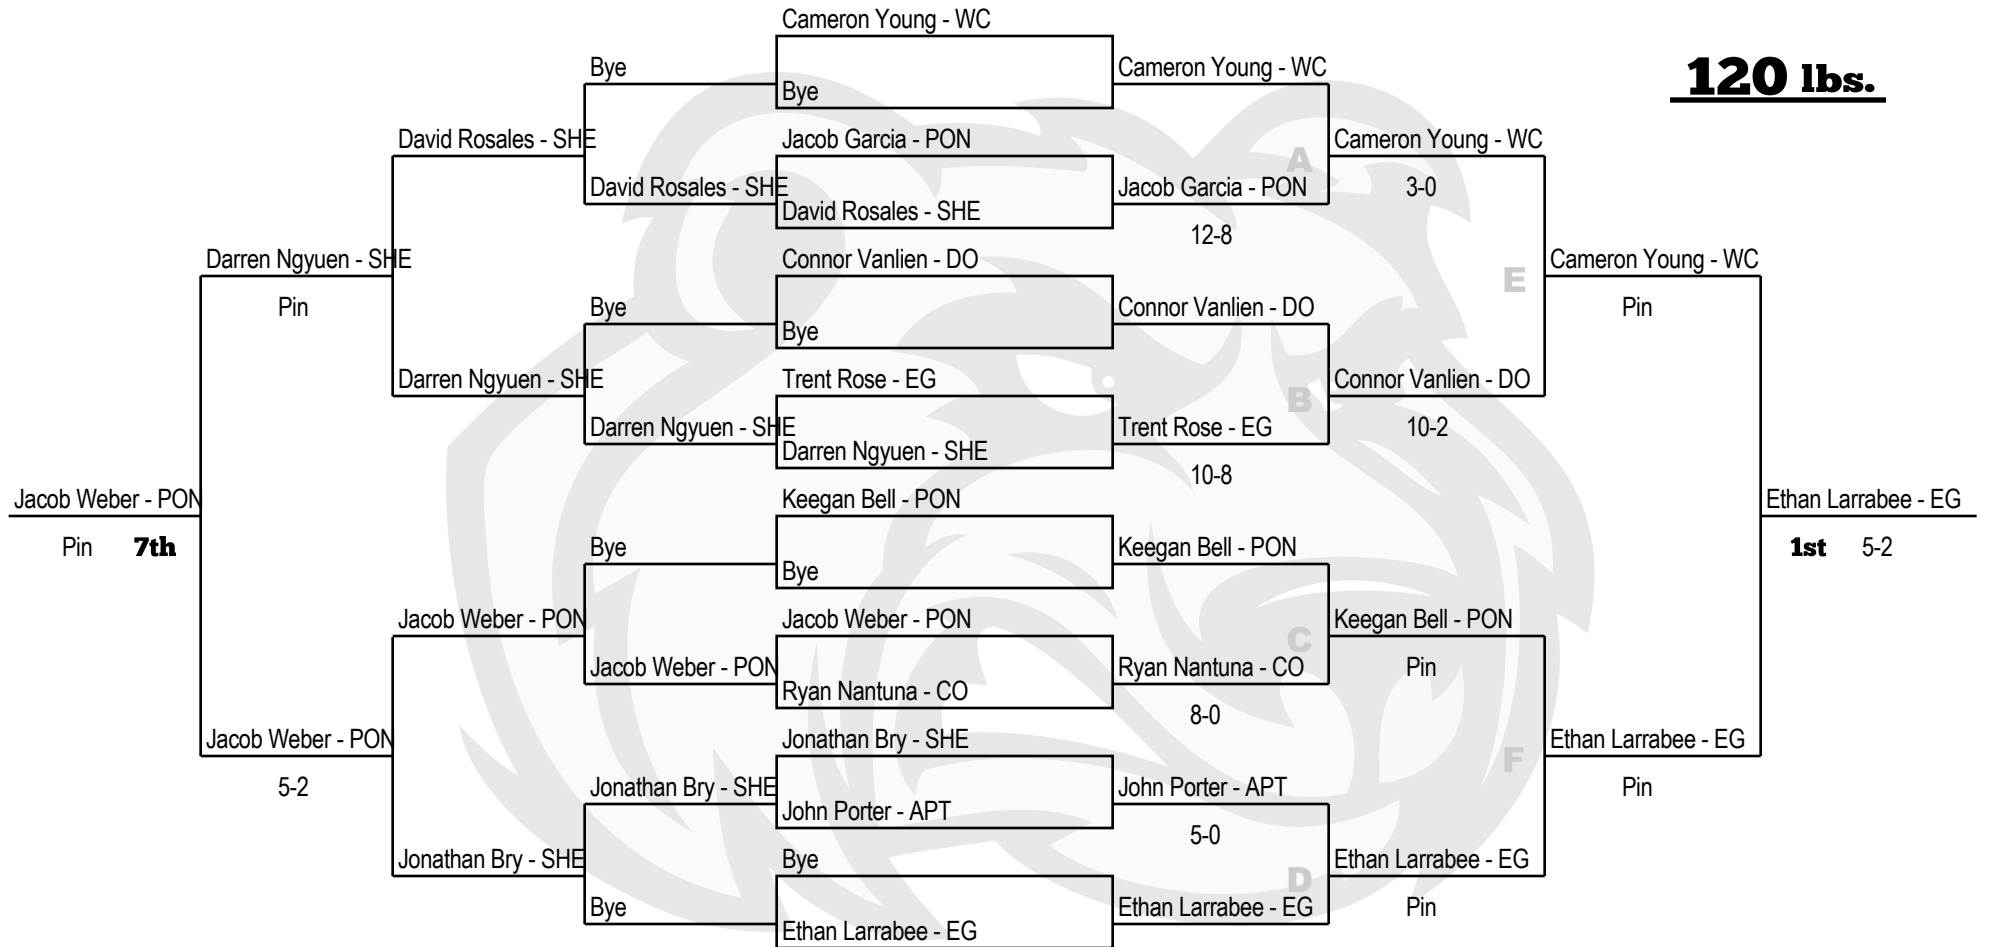

Gold Country Classic

Ponderosa High School • Dec. 3rd, 2011

106 lbs.

Gold Country Classic

Ponderosa High School • Dec. 3rd, 2011

113 lbs.

Gold Country Classic

Ponderosa High School • Dec. 3rd, 2011

120 lbs.

Gold Country Classic

Ponderosa High School • Dec. 3rd, 2011

126 lbs.

Gold Country Classic

Ponderosa High School • Dec. 3rd, 2011

132 lbs.

Gold Country Classic

Ponderosa High School • Dec. 3rd, 2011

138 lbs.

Gold Country Classic

Ponderosa High School • Dec. 3rd, 2011

145 lbs.

Gold Country Classic

Ponderosa High School • Dec. 3rd, 2011

152 lbs.