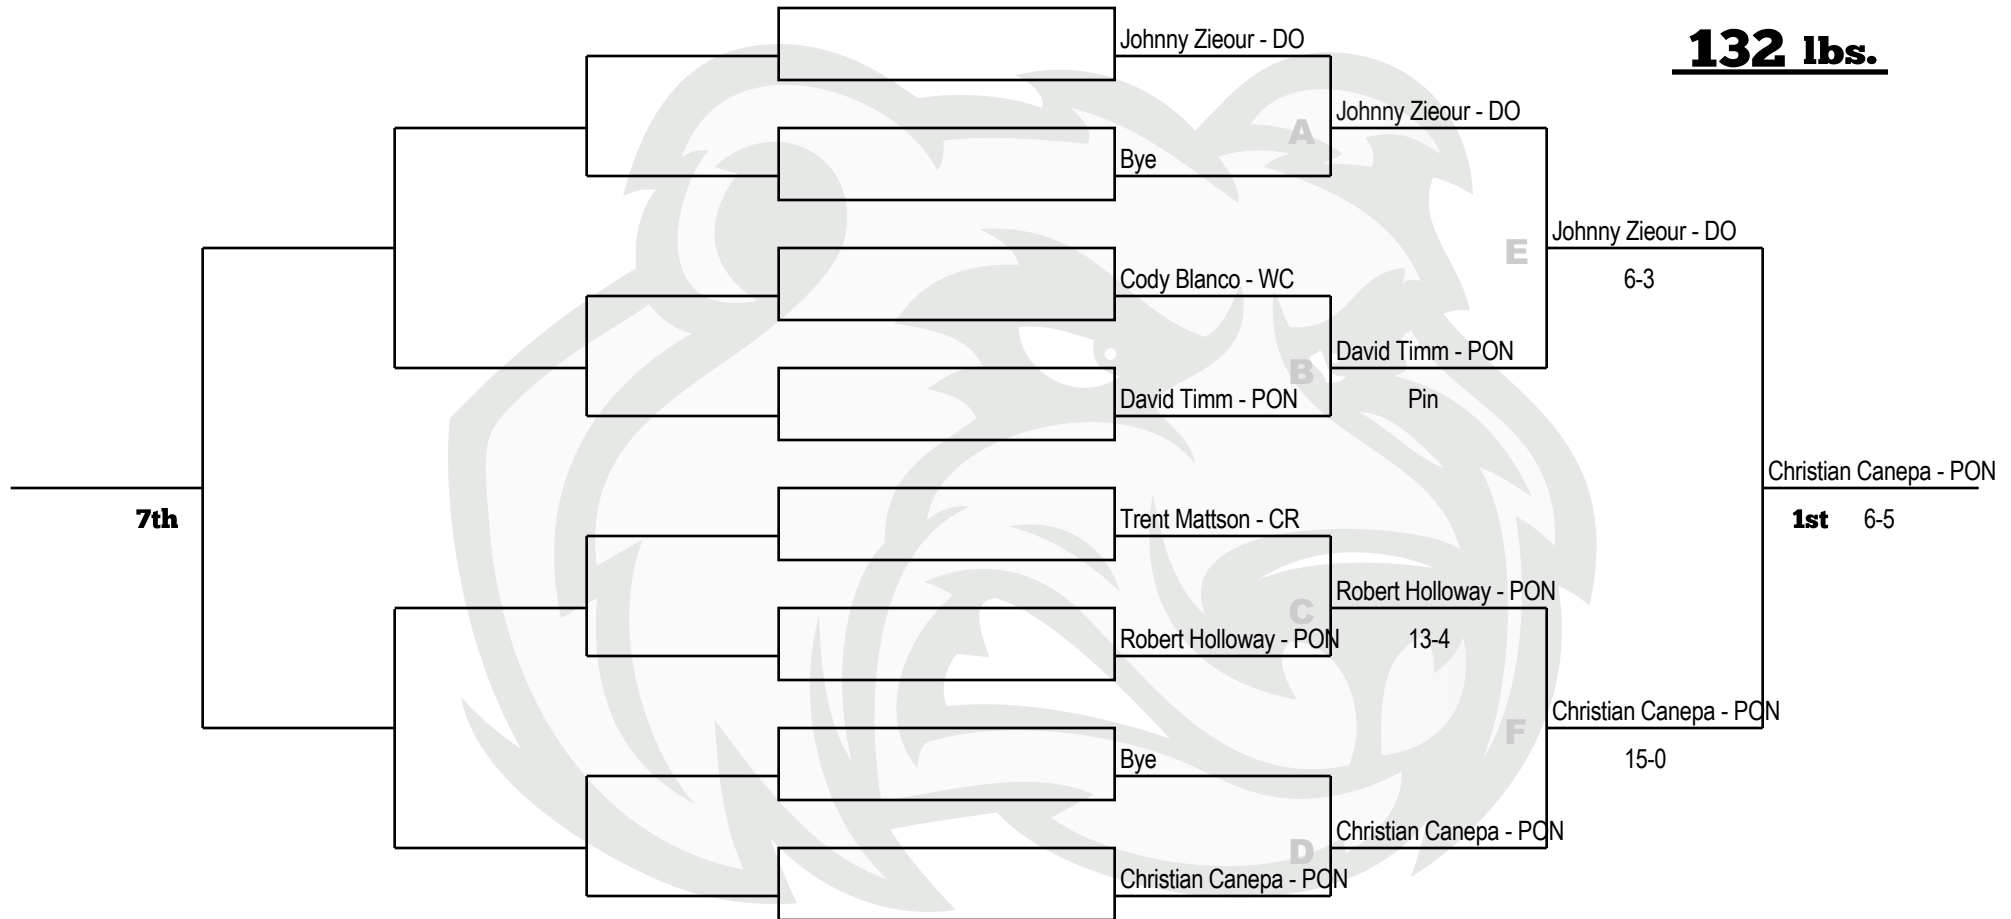

120 lbs.

Gold Country Classic

Ponderosa High School • Dec. 3rd, 2011

126 lbs.

Gold Country Classic

Ponderosa High School • Dec. 3rd, 2011

132 lbs.

Gold Country Classic