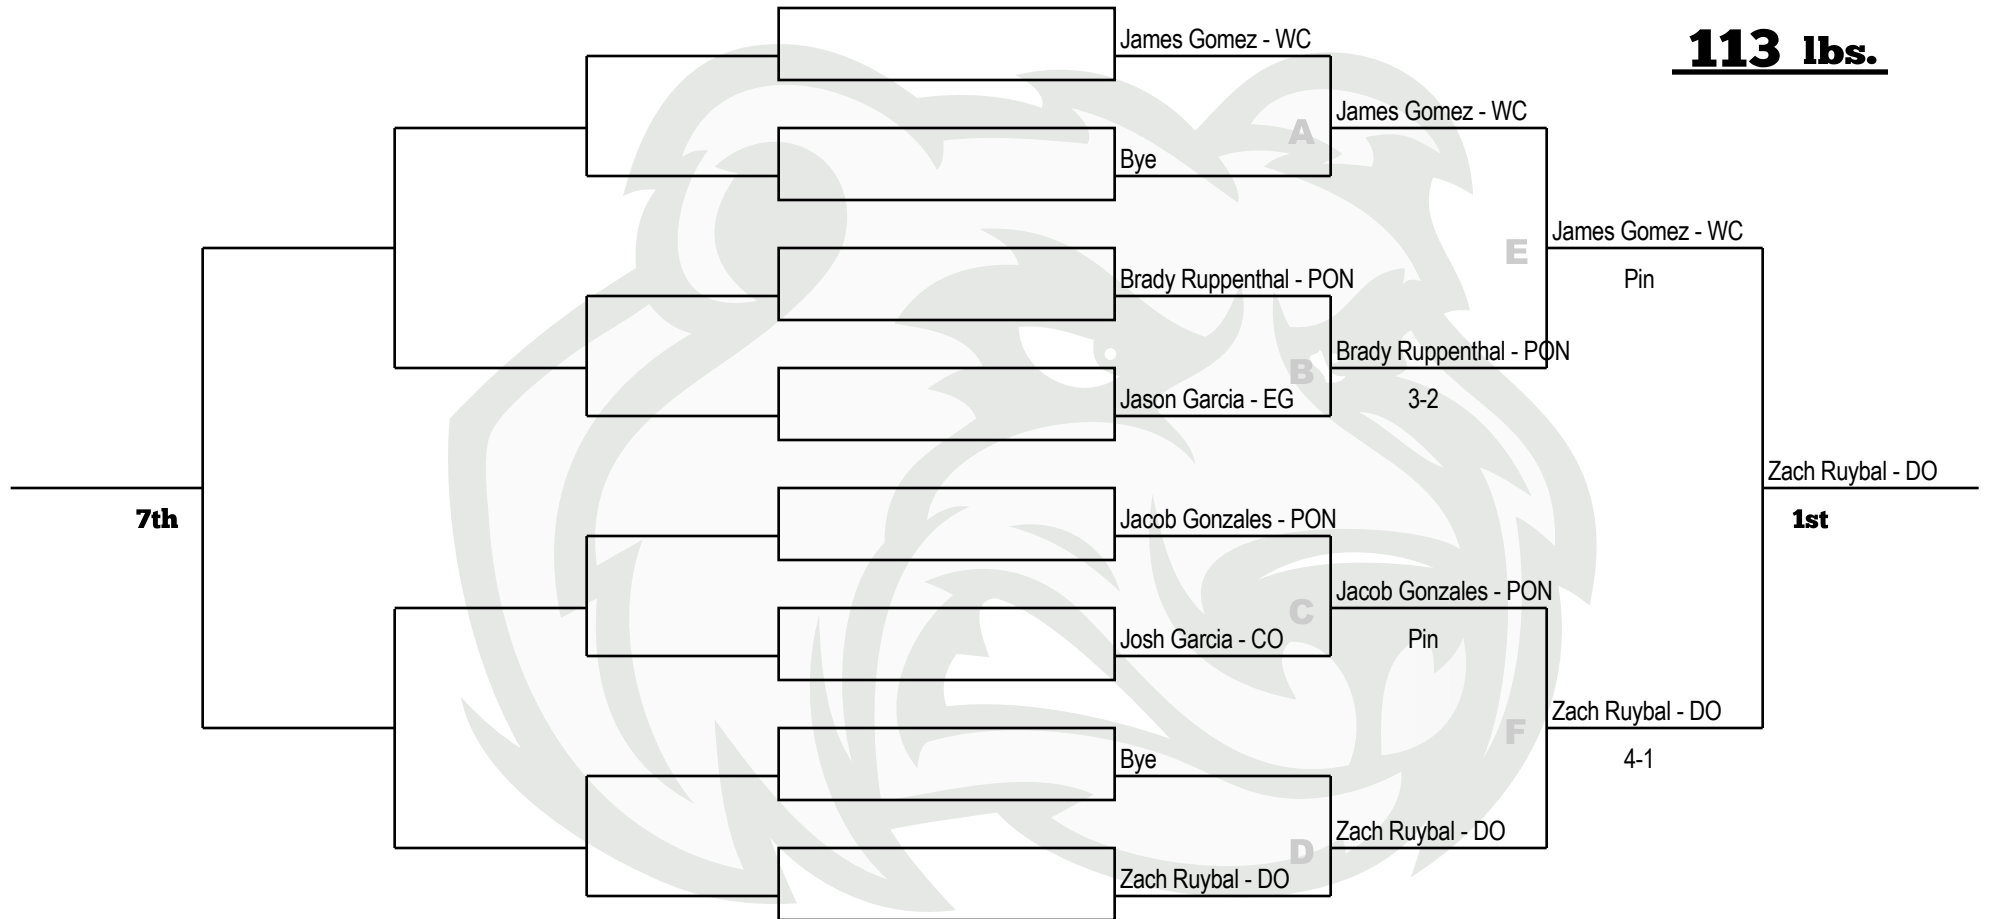

Gold Country Classic

Ponderosa High School • Dec. 3rd, 2011

106 lbs.

Gold Country Classic

Ponderosa High School • Dec. 3rd, 2011

113 lbs.

Gold Country Classic

Ponderosa High School • Dec. 3rd, 2011

120 lbs.

Gold Country Classic

Ponderosa High School • Dec. 3rd, 2011

126 lbs.

Gold Country Classic

Ponderosa High School • Dec. 3rd, 2011

132 lbs.

Gold Country Classic