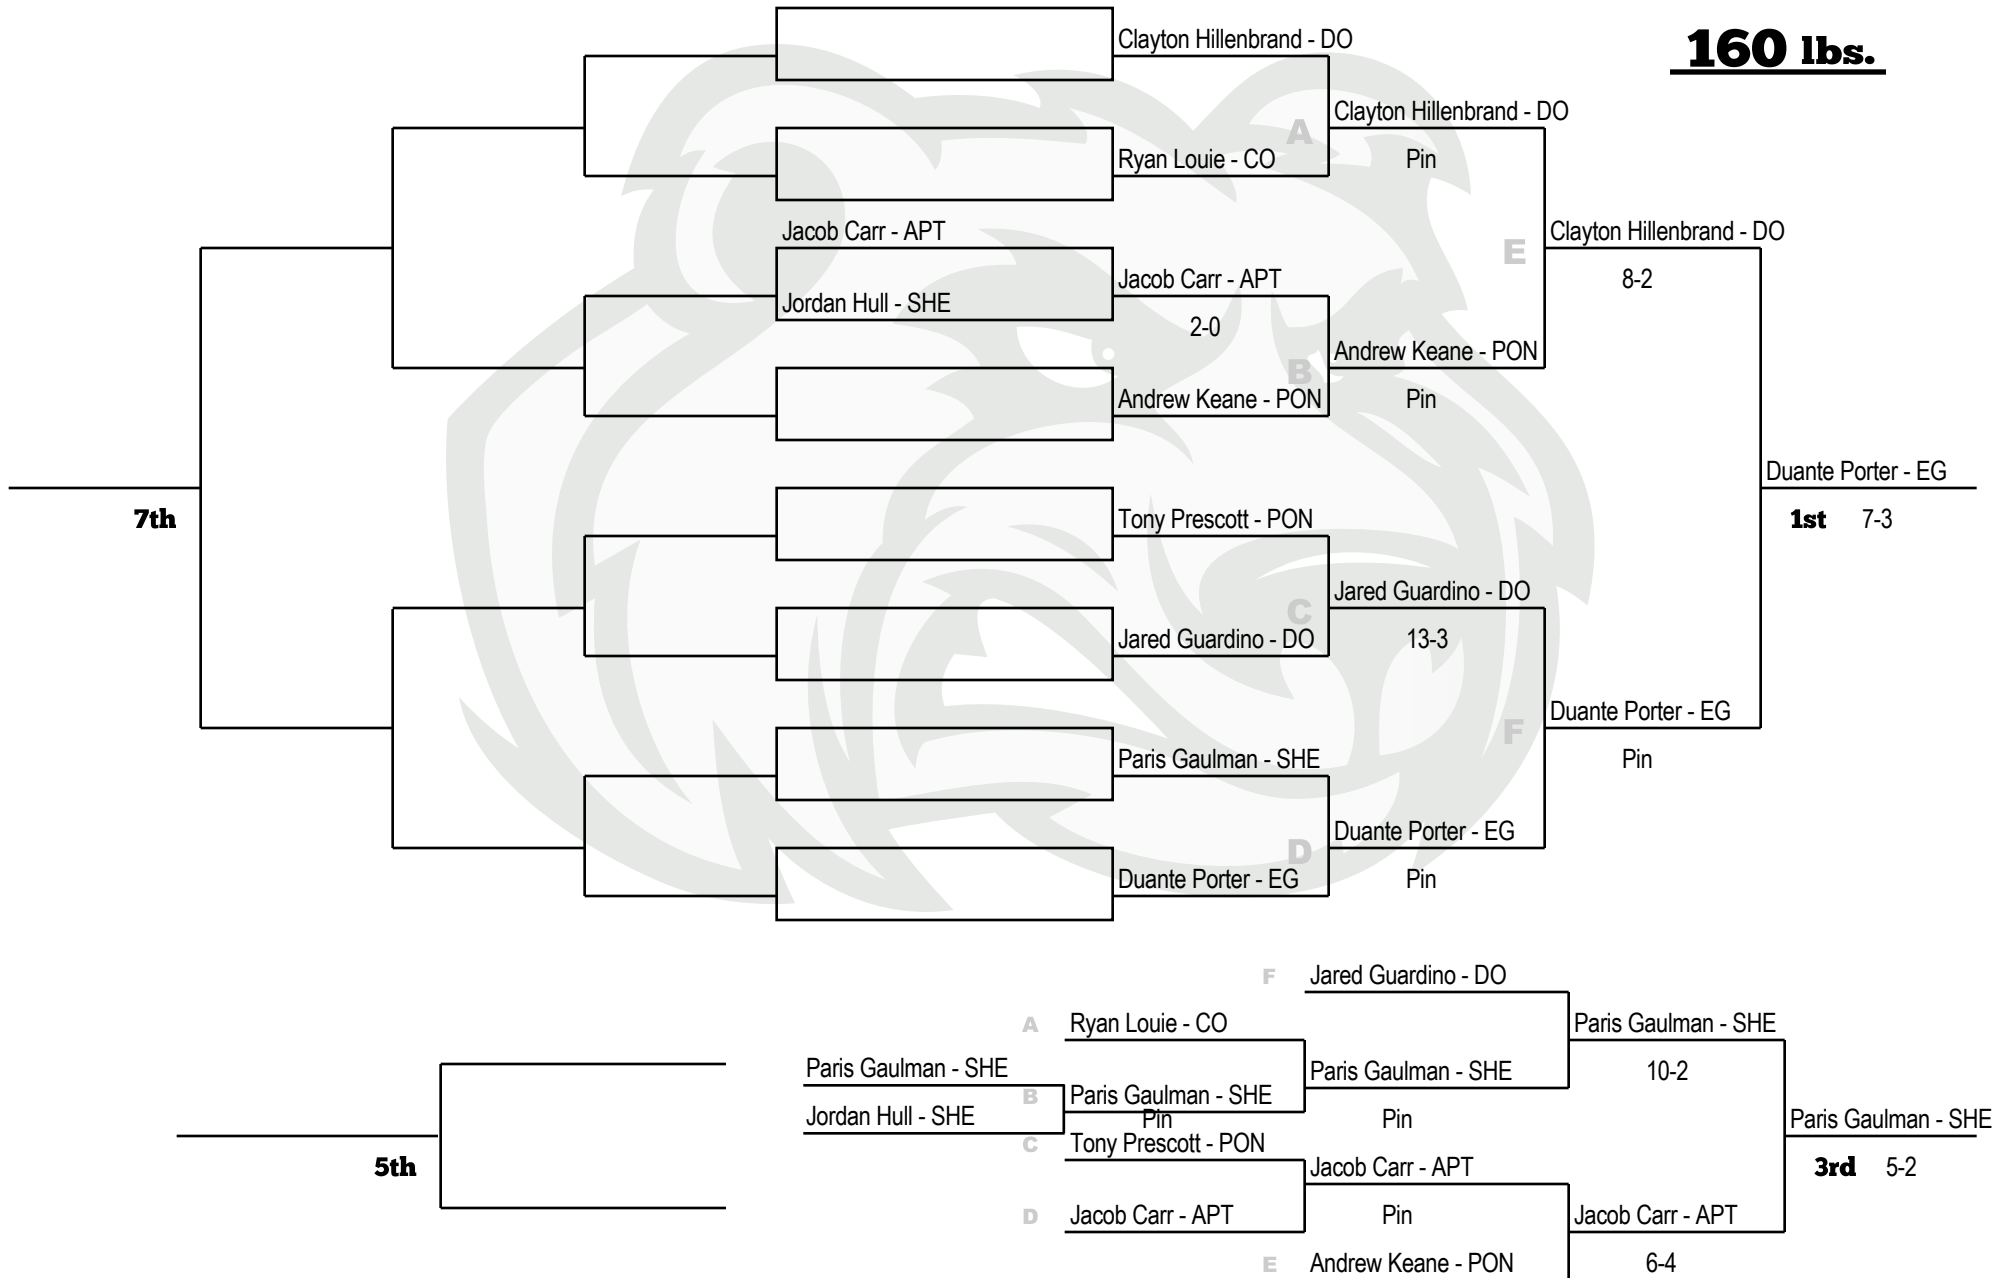

5th

1st 6-1

3rd 5-4

Gold Country Classic

Ponderosa High School • Dec. 3rd, 2011

160 lbs.

Gold Country Classic

Ponderosa High School • Dec. 3rd, 2011