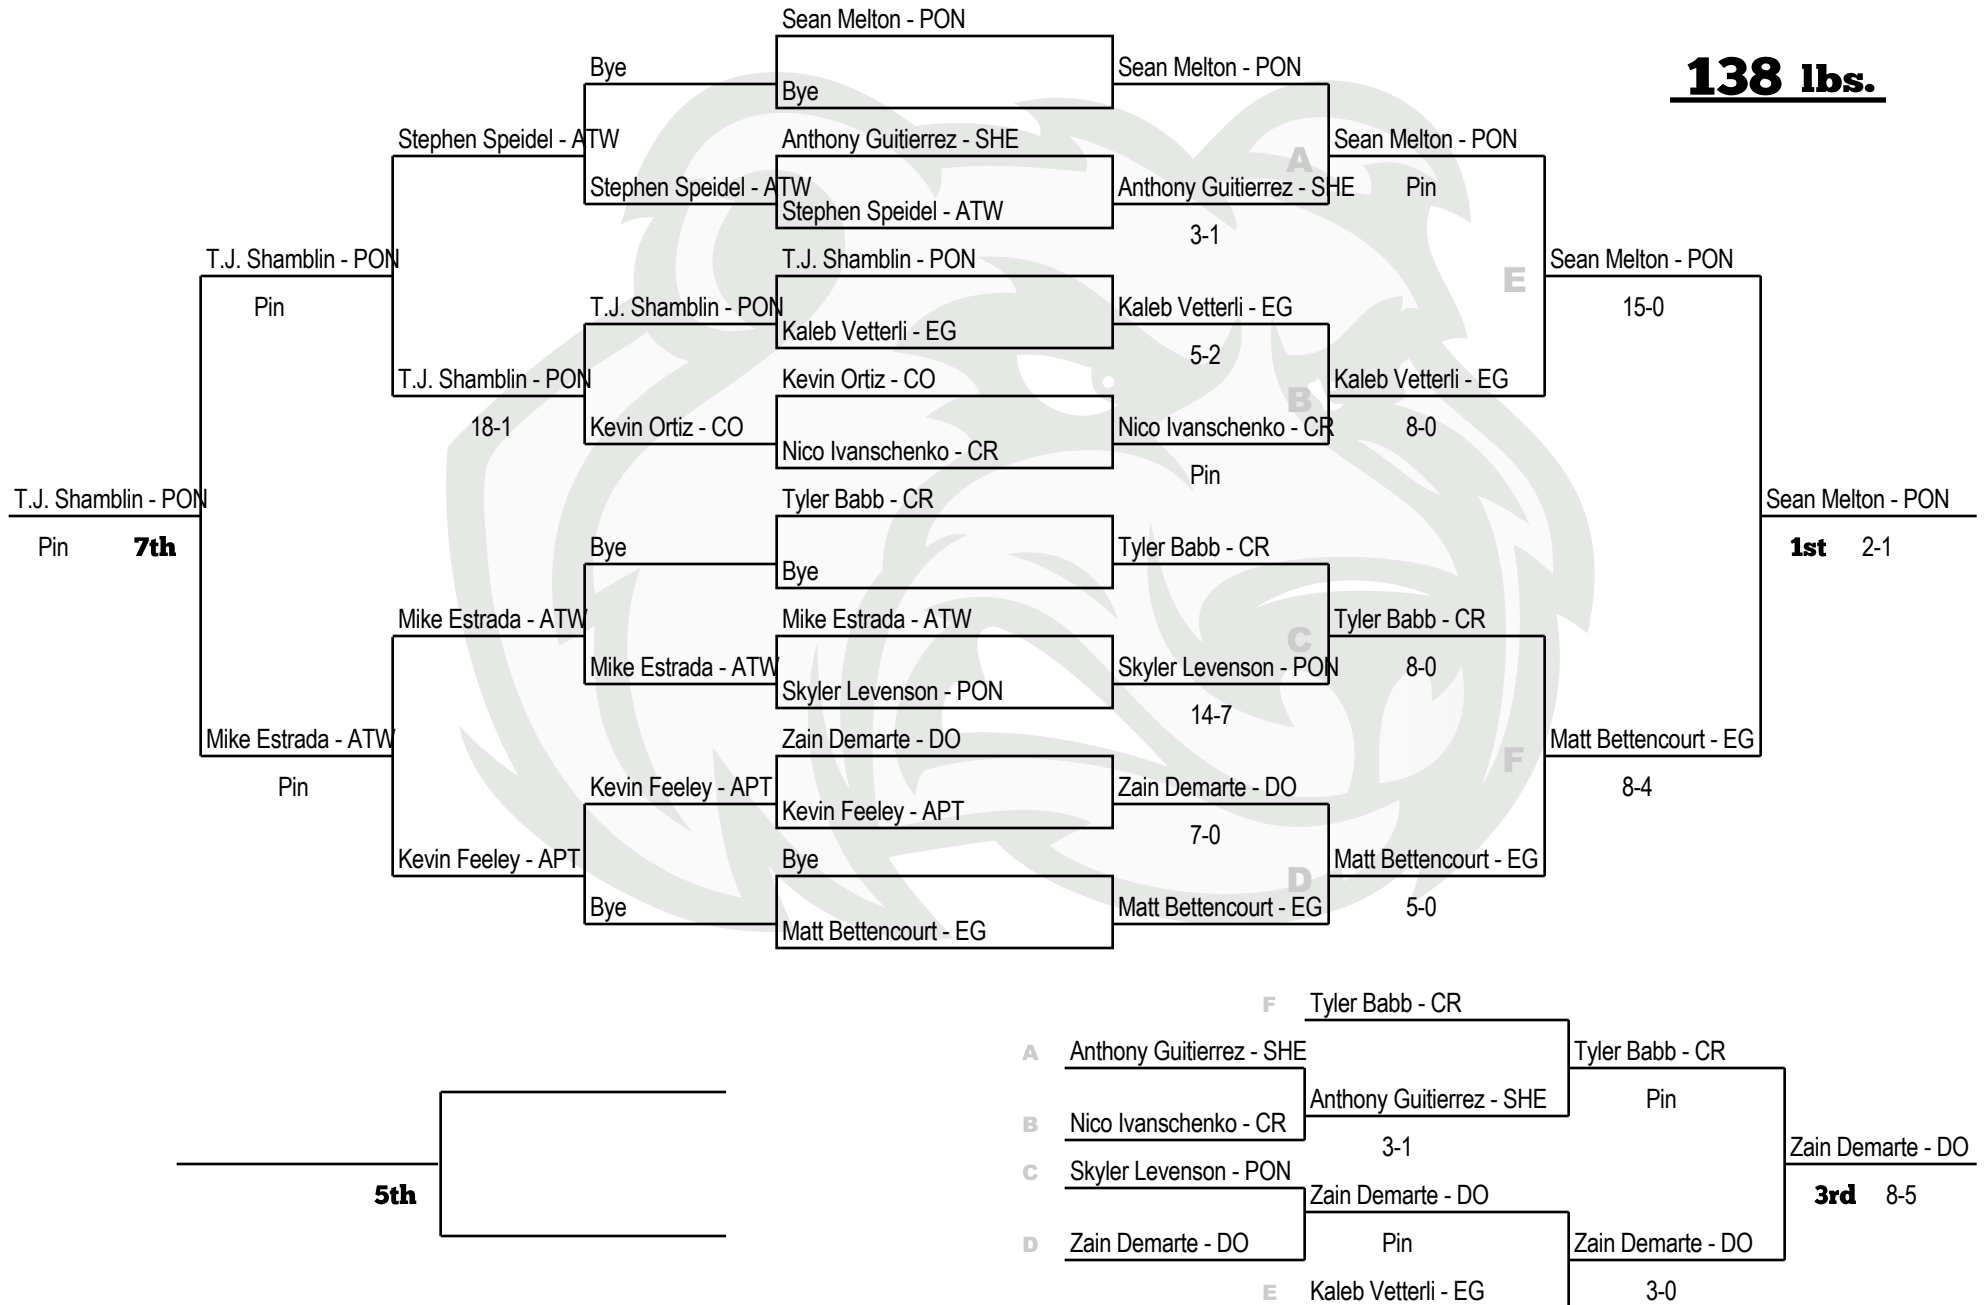

Gold Country Classic

Ponderosa High School • Dec. 3rd, 2011

138 lbs.