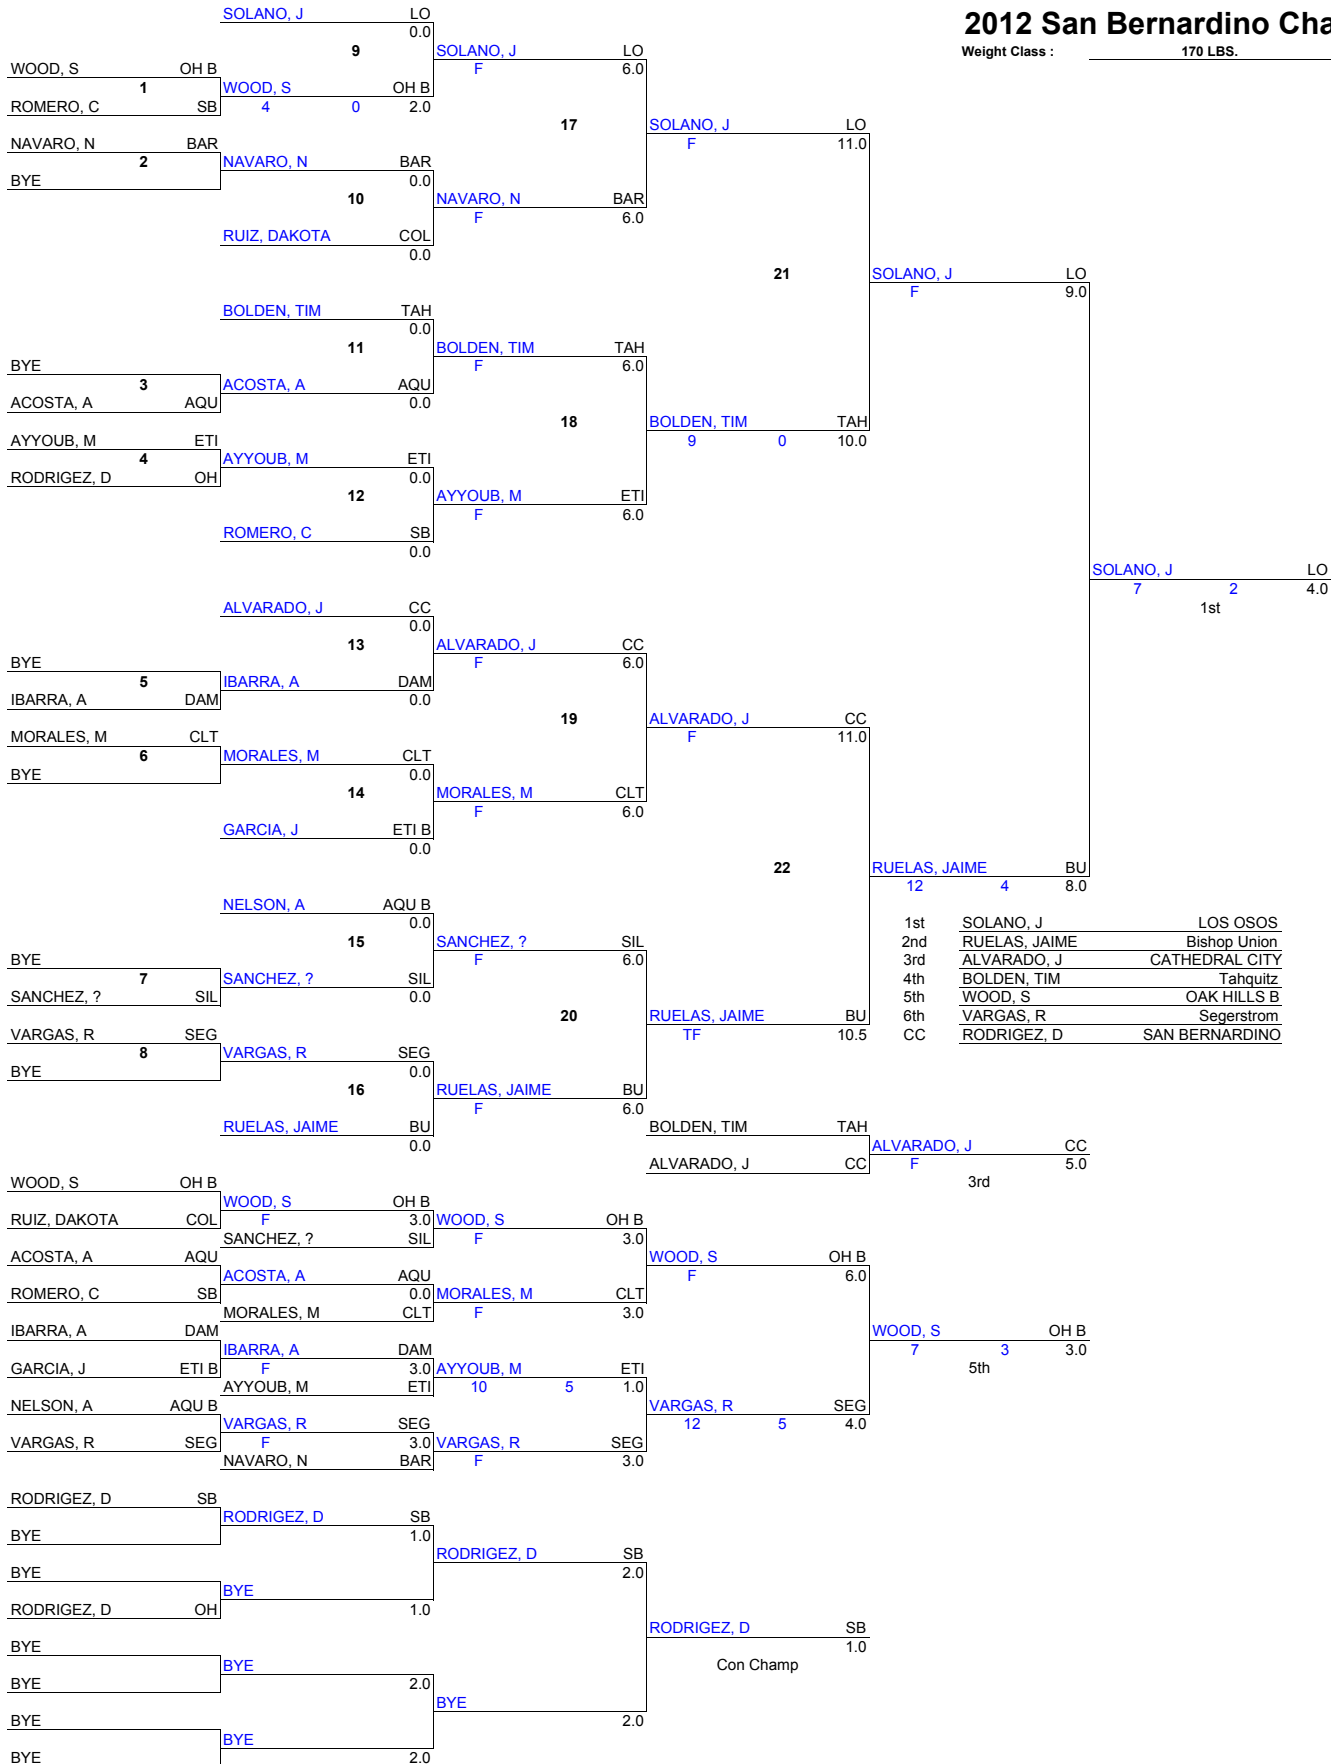

2012 San Bernardino Cha

Weight Class : 170 LBS.