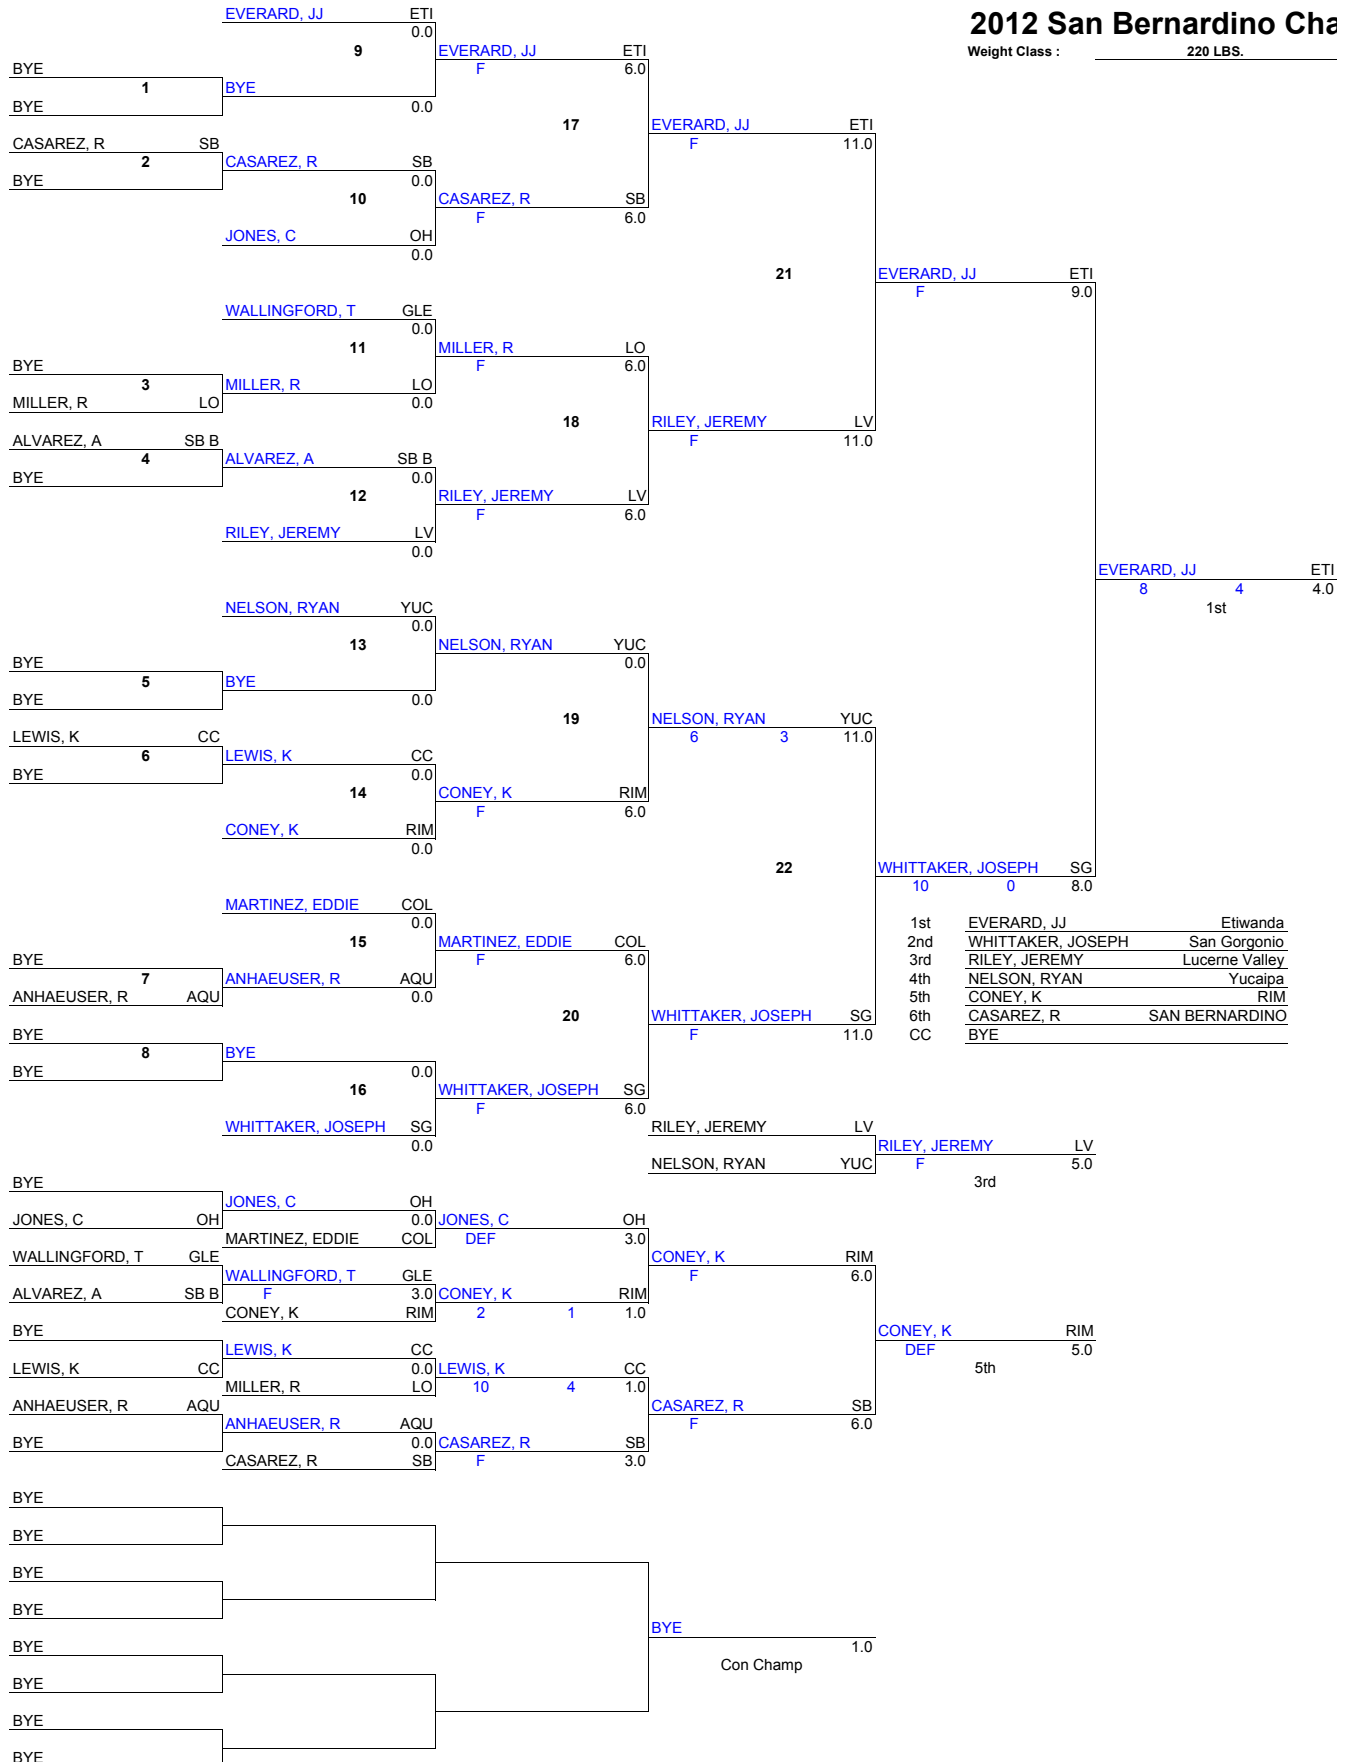

2012 San Bernardino Cha

Weight Class : 220 LBS.