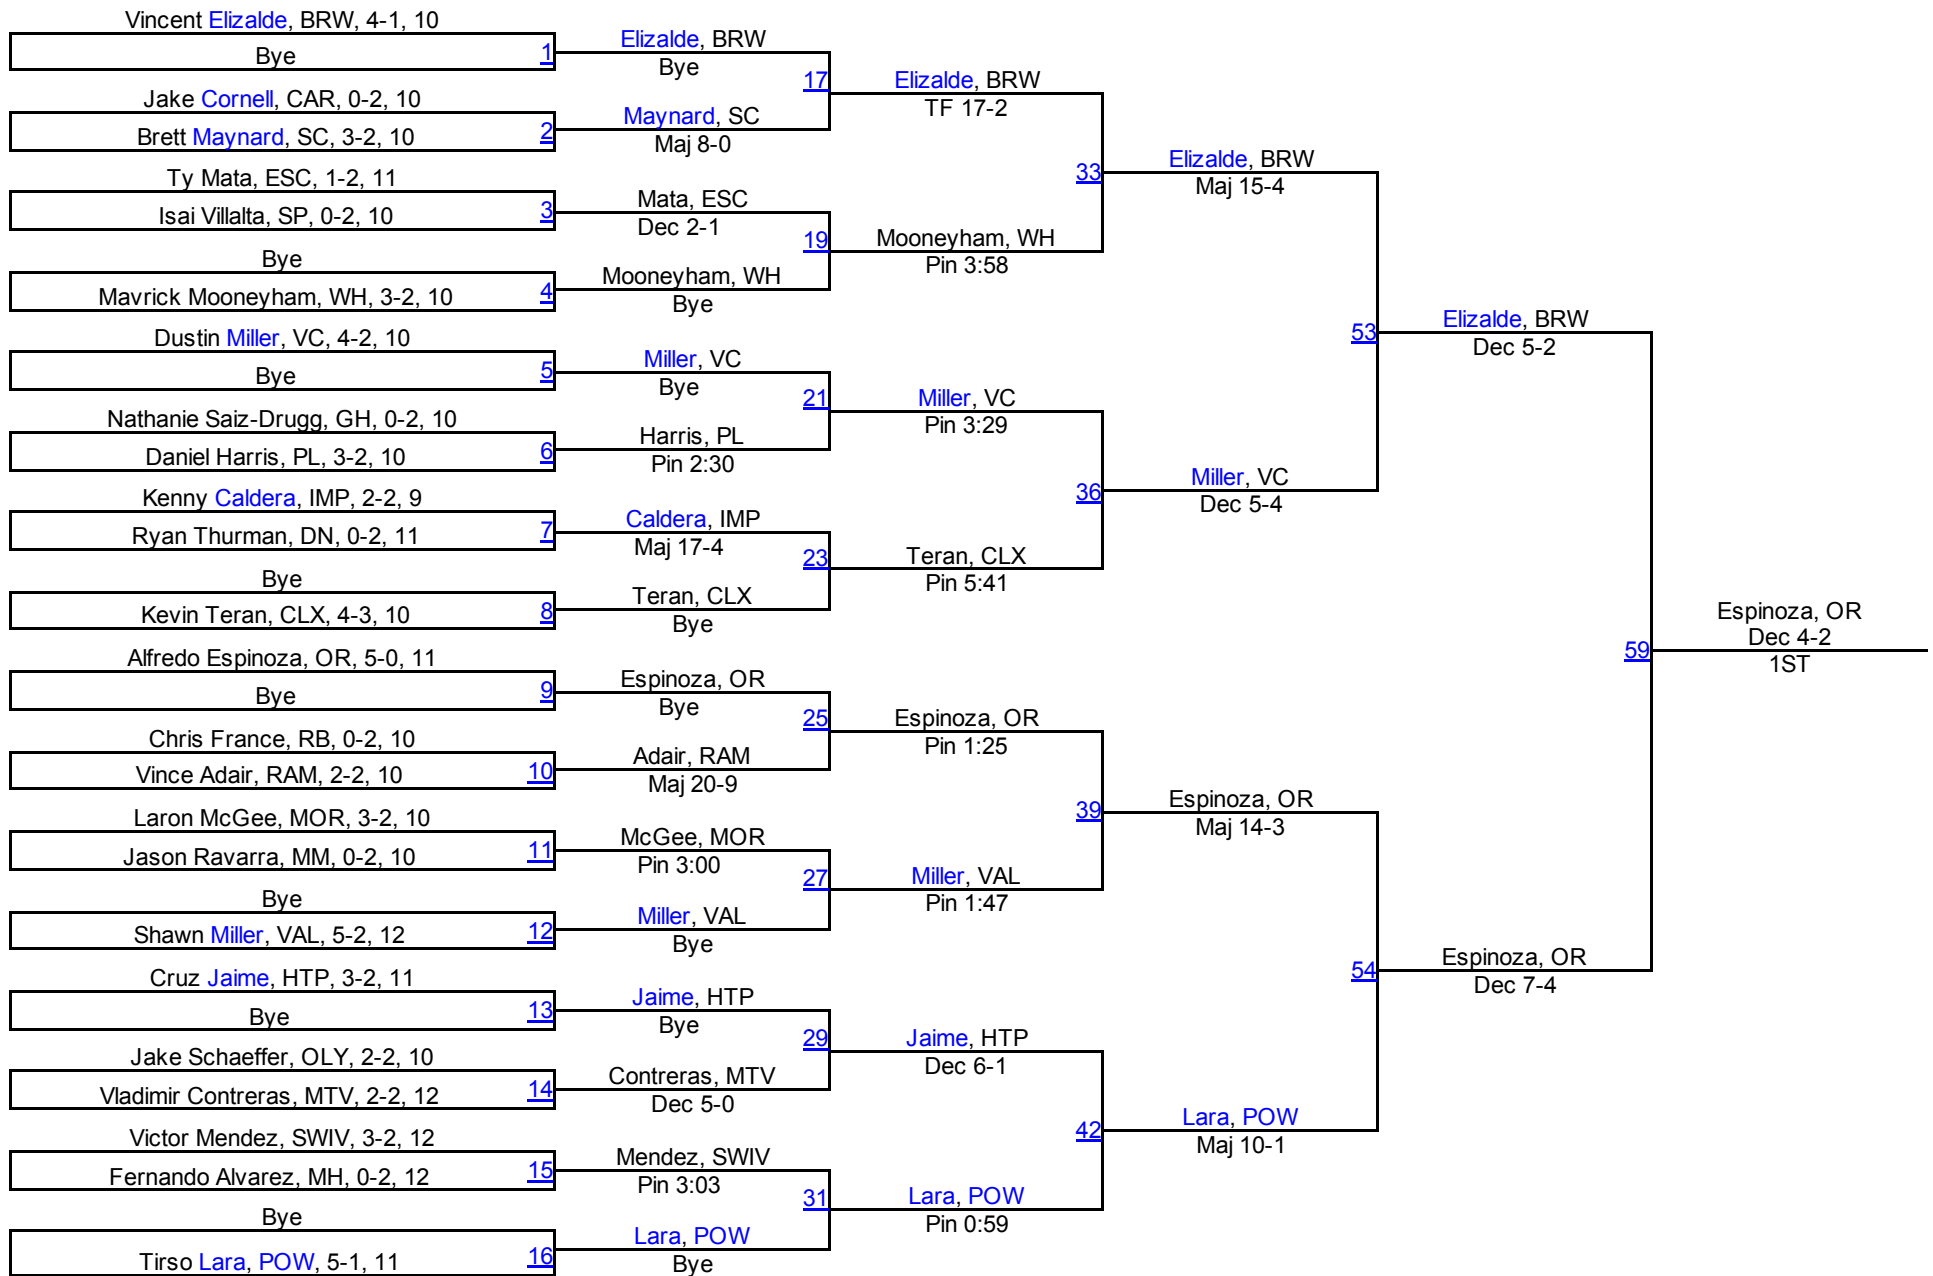

Team Scores

1. Poway	364.5
2. Brawley	149.0
3. San Marcos	142.5
4. La Costa Canyon	118.0
5. Carlsbad	113.5
6. Central Union	87.5
7. Vista	86.0
8. Ramona	78.5
9. Escondido	71.5
10. Granite Hills	65.0
11. Rancho Bernardo	64.0
12. Valley Center	62.0
13. Del Norte	60.5
14. San Ysidro	58.0
15. Rancho Buena Vista	53.0
16. Monte Vista	51.0
17. Steele Canyon	49.0
18. Eastlake	48.0
19. El Cajon Valley	48.0
20. La Jolla	48.0
21. Mt. Miguel	48.0
22. Helix Charter	47.0
23. Olympian	46.0
24. Orange Glen	45.5
25. Hilltop	44.0
26. Chula Vista	36.0
27. Otay Ranch	36.0
28. Mt. Carmel	35.0
29. University City	35.0
30. Mira Mesa	33.5
31. Calexico	32.0
32. Valhalla	29.0
33. West Hills	29.0
34. Grossmont	28.0
35. San Pasqual	28.0
36. Mission Hills	27.0
37. Southwest (Imperial Valley)	19.0
38. Mar Vista	17.0
39. Point Loma	17.0
40. Imperial	16.5
41. Oceanside	16.0
42. Clairemont	15.0
43. Holtville	15.0
44. Serra	14.0
45. Julian	13.0
46. Fallbrook	11.0
47. Kearny	11.0
48. Scripps Ranch	10.0

49.Santana	9.0
50.Cathedral Catholic	8.0
51.San Diego	8.0
52.Torrey Pines	8.0
53.Bonita Vista	7.0
54.Hoover	7.0
55.Mater Dei	7.0
56.Morse	7.0
57.Castle Park	6.0
58.Crawford	6.0
59.El Camino	5.0
60.Patrick Henry	5.0
61.Madison	4.0
62.Westview	3.0
63.Army/Navy Academy	0.0
64.Canyon Crest Academy	0.0
65.Guajome Park	0.0
66.Montgomery	0.0
67.Mountain Empire	0.0
68.Southwest (San Diego)	0.0
69.St. Augustine`s	0.0

San Diego Section Masters

108

San Diego Section Masters

115

San Diego Section Masters

122

San Diego Section Masters

128