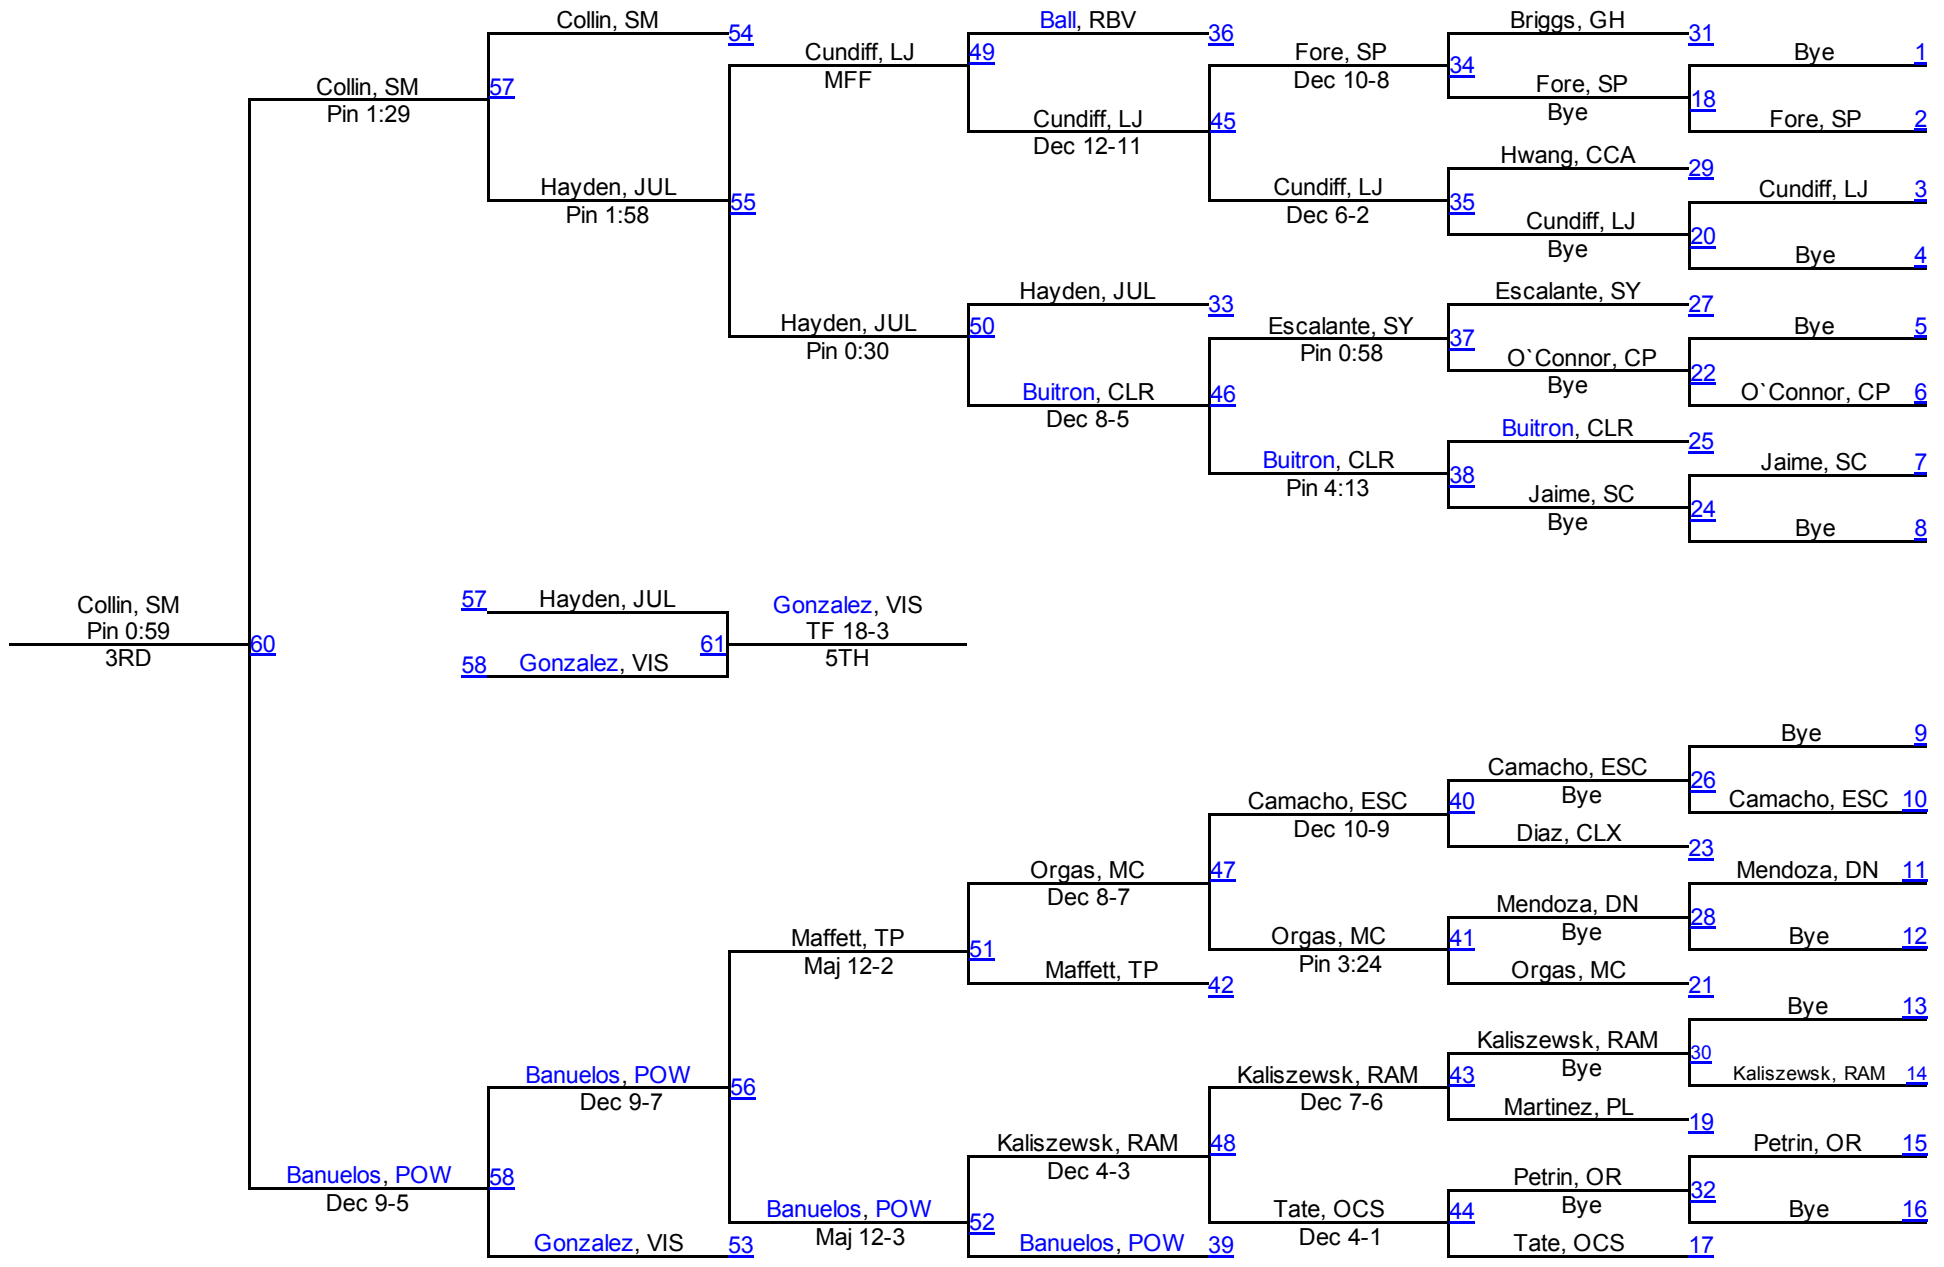

San Diego Section Masters

108

San Diego Section Masters

115

San Diego Section Masters

122

San Diego Section Masters

128

San Diego Section Masters

140

San Diego Section Masters

147

San Diego Section Masters

154

Renas Hassan, ECV, 5-0, 12

San Diego Section Masters

162

San Diego Section Masters

172

San Diego Section Masters

San Diego Section Masters

197

San Diego Section Masters

222