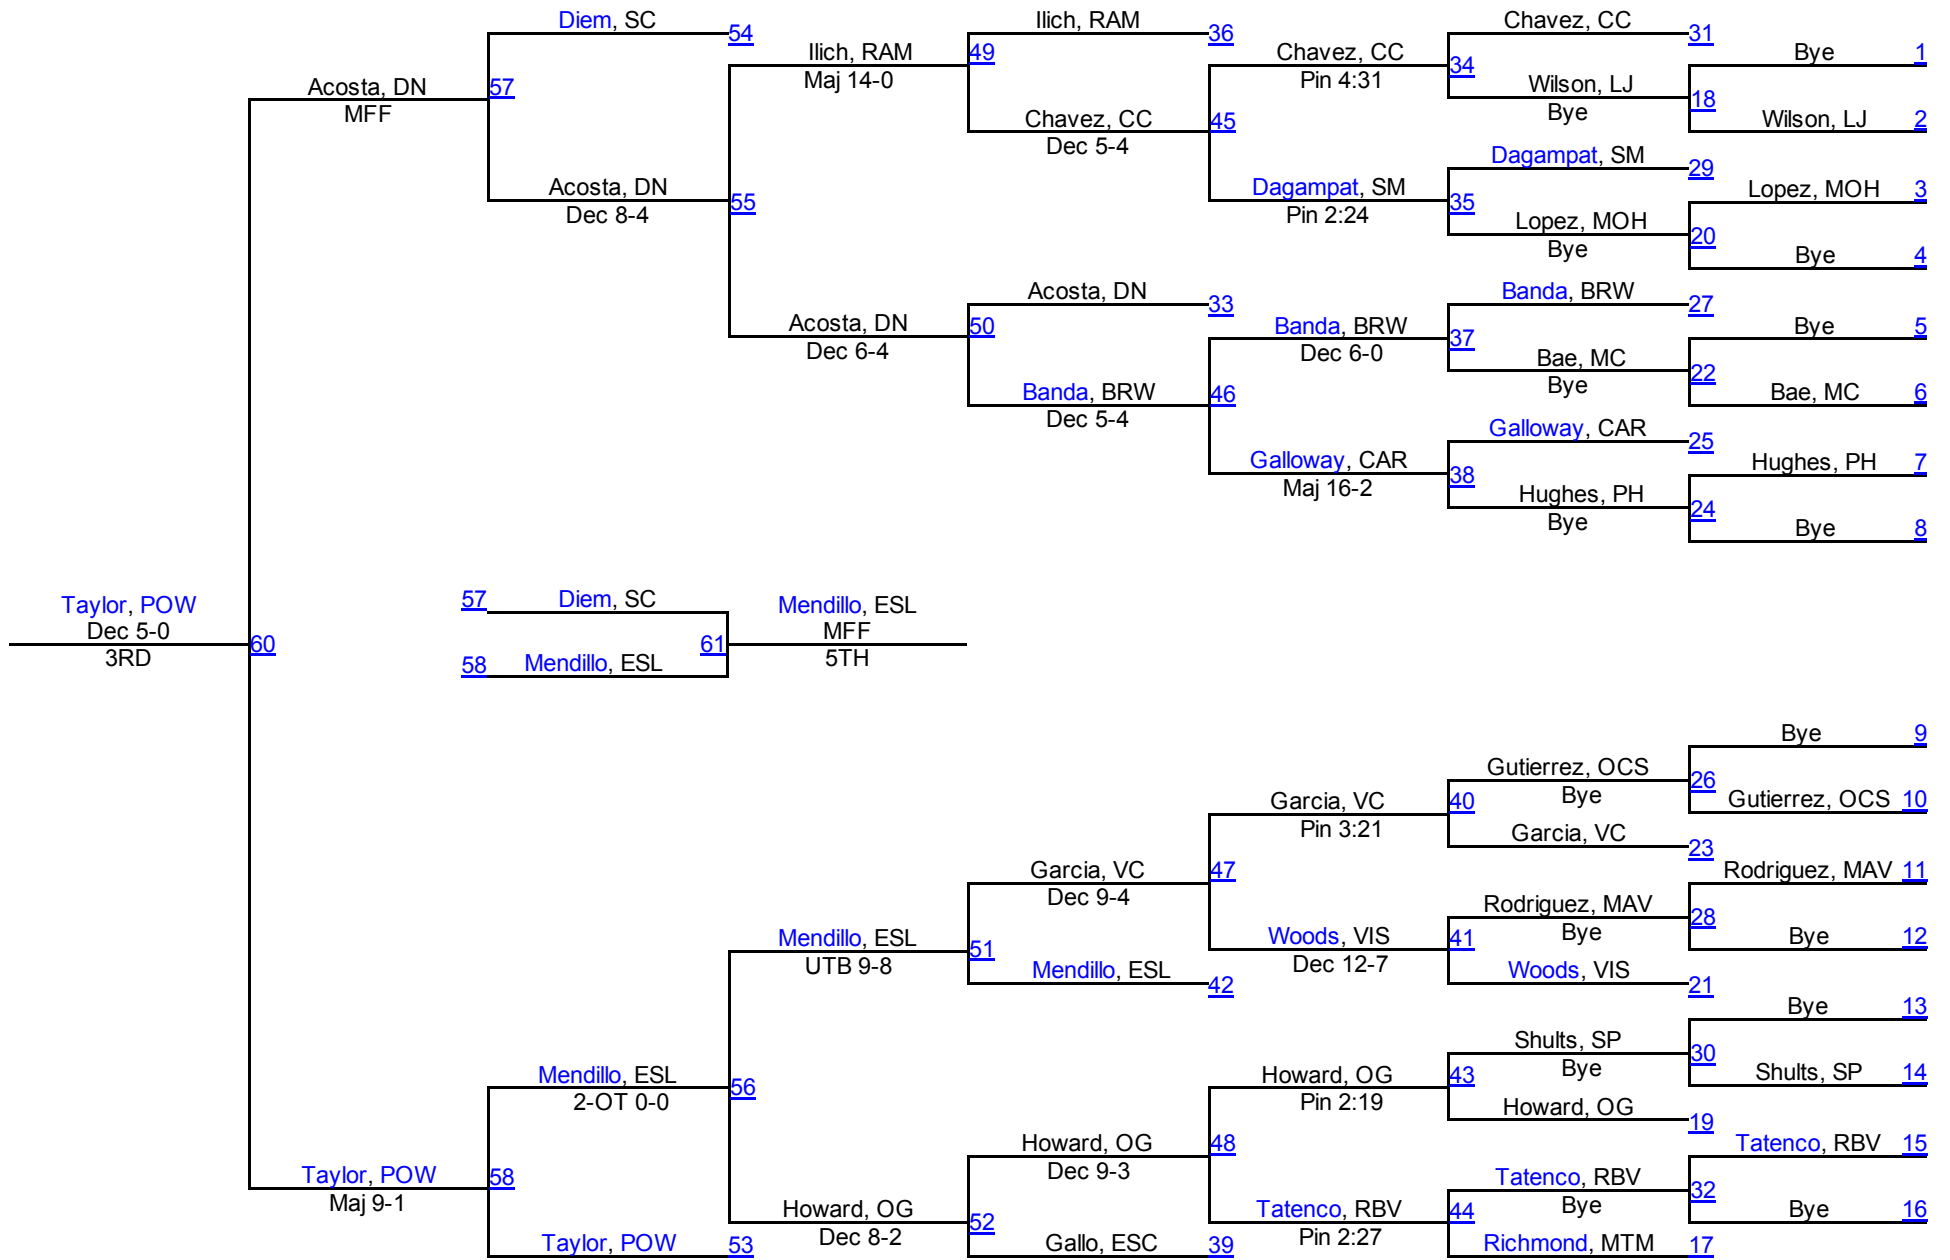

San Diego Section Masters

108

San Diego Section Masters

115

San Diego Section Masters

122

San Diego Section Masters

128

San Diego Section Masters

140

San Diego Section Masters

147

San Diego Section Masters

154

Renas Hassan, ECV, 5-0, 12

San Diego Section Masters

162

San Diego Section Masters

172

San Diego Section Masters

San Diego Section Masters

197

San Diego Section Masters

222