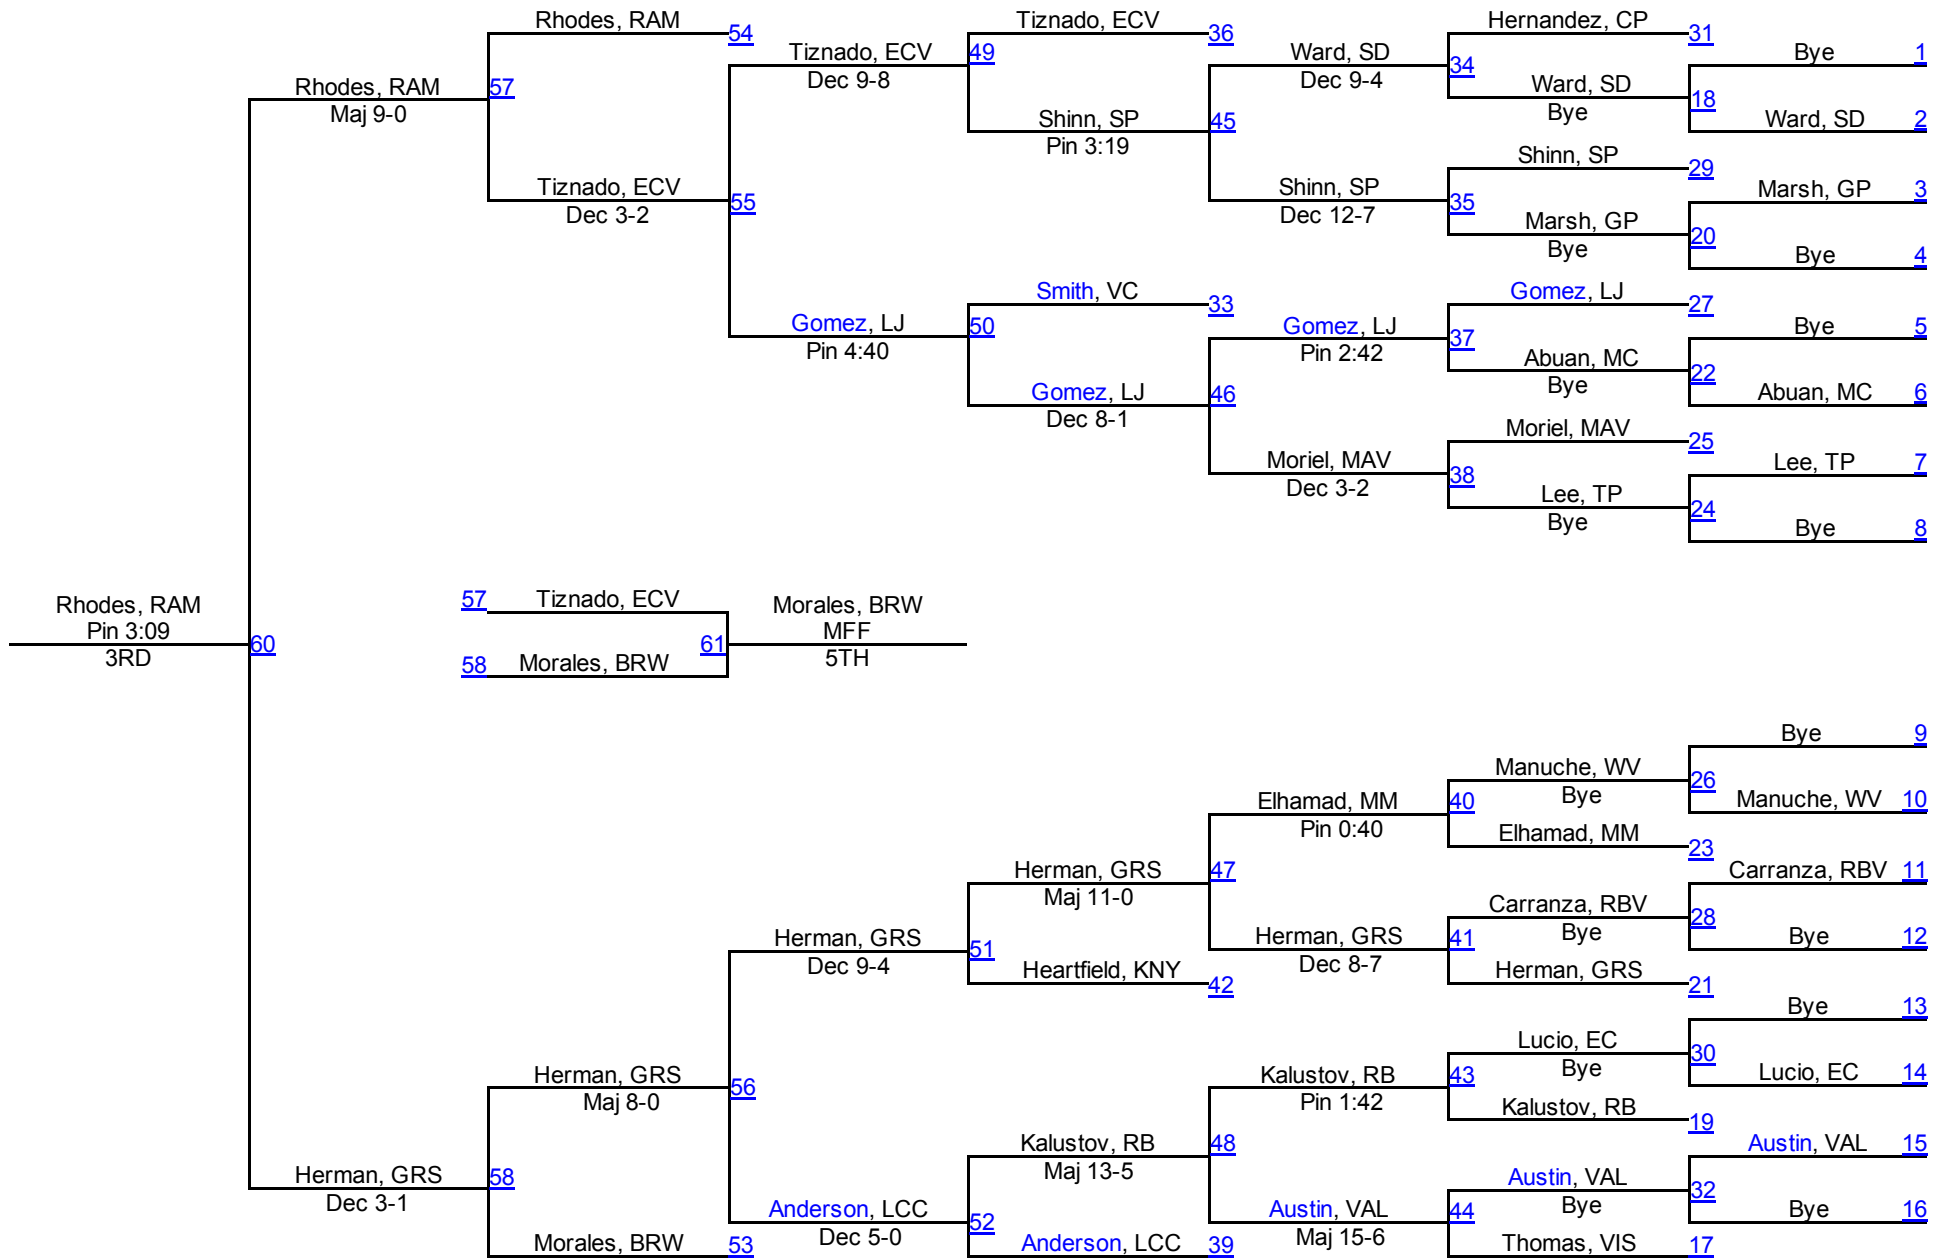

San Diego Section Masters

108

San Diego Section Masters

115

San Diego Section Masters

122

San Diego Section Masters

128

162

San Diego Section Masters

172

San Diego Section Masters

San Diego Section Masters

197

San Diego Section Masters

222

San Diego Section Masters

287

Kelly **Simmons**, POW, 5-0, 12