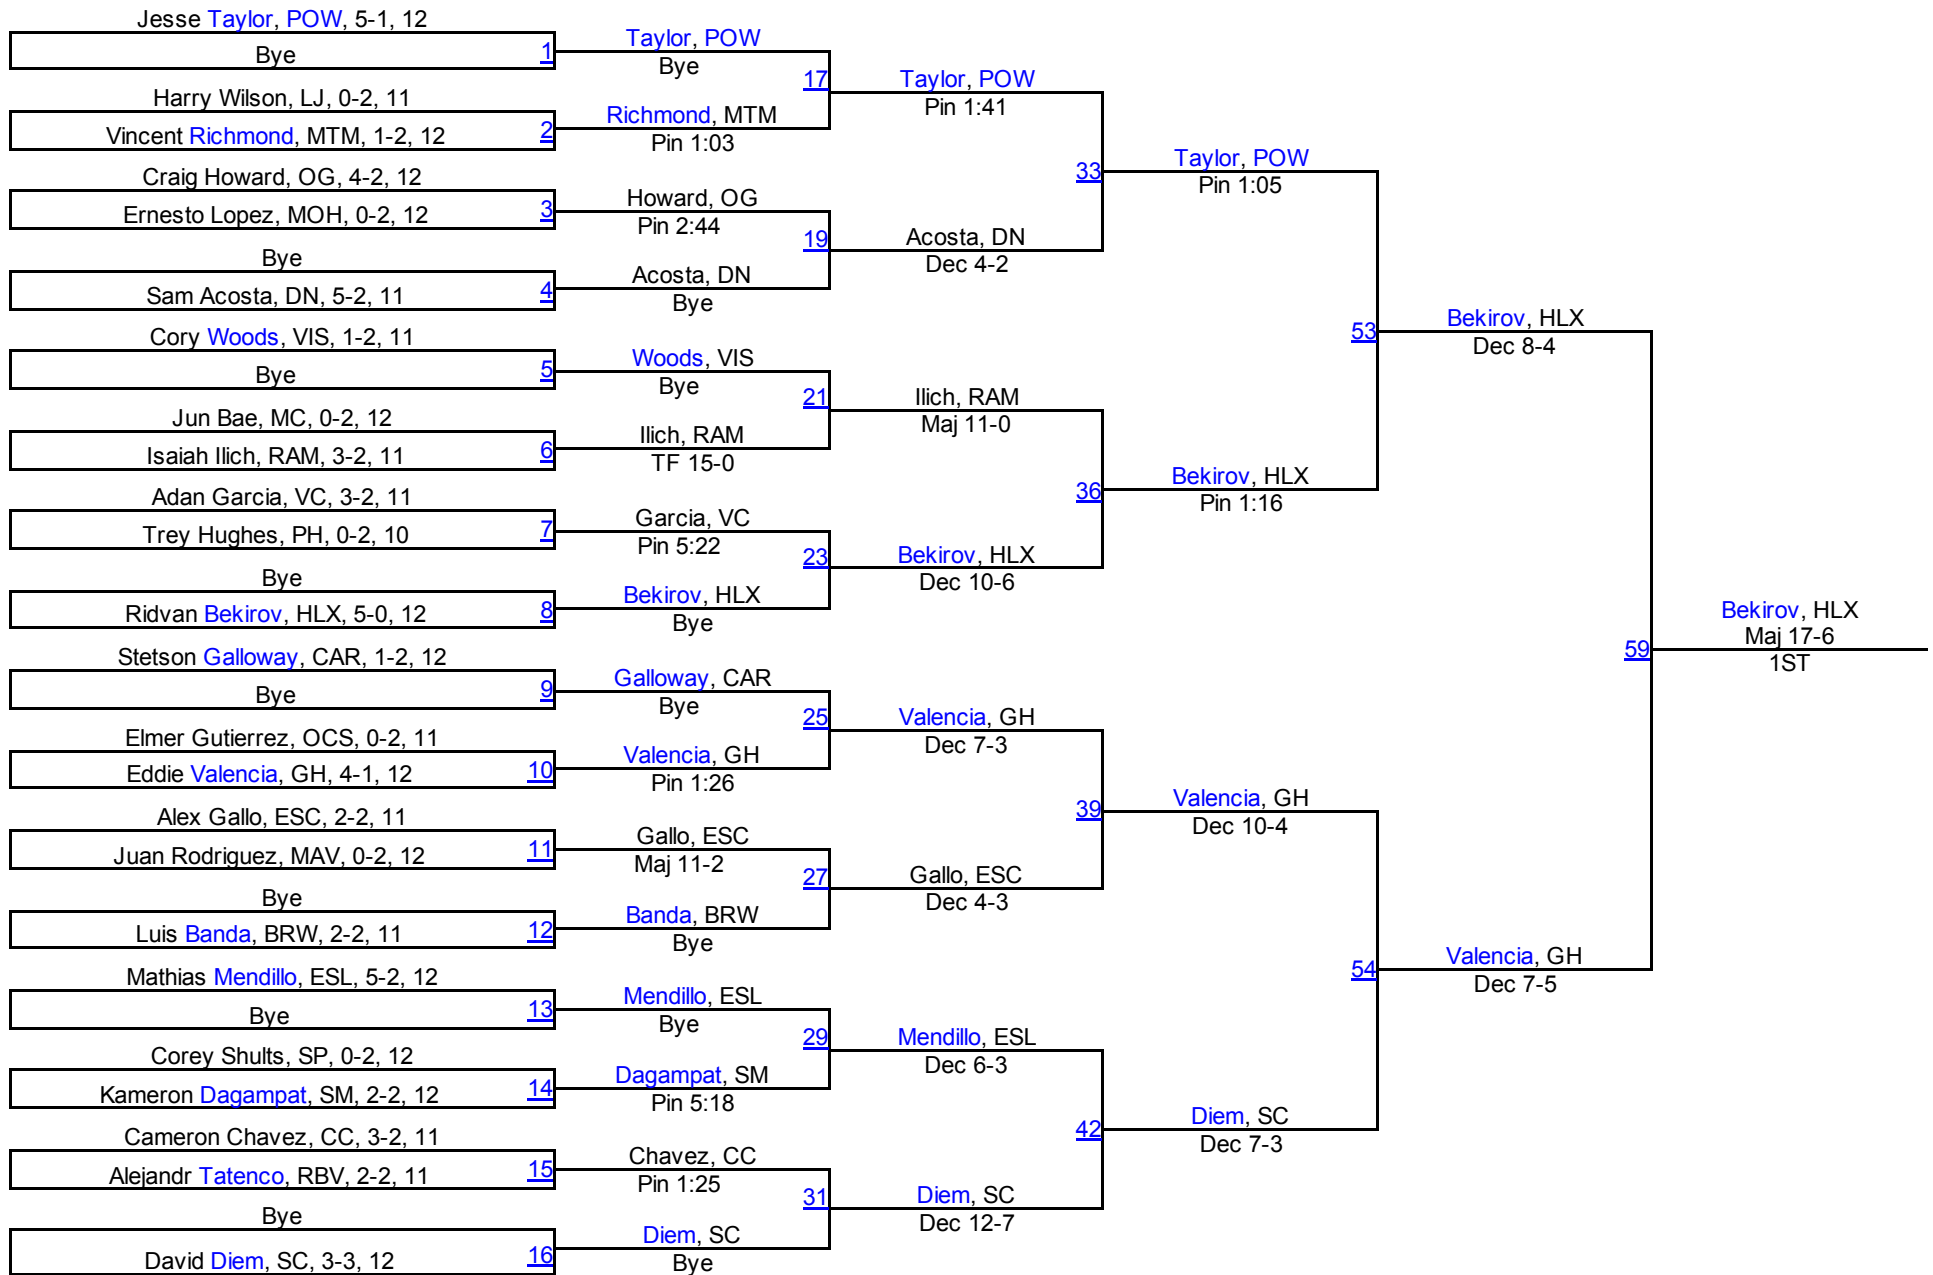

San Diego Section Masters

108

San Diego Section Masters

115

San Diego Section Masters

122

San Diego Section Masters

128

San Diego Section Masters

140

San Diego Section Masters

147

San Diego Section Masters

154

Renas Hassan, ECV, 5-0, 12

San Diego Section Masters

162

San Diego Section Masters

172

San Diego Section Masters

San Diego Section Masters

197

San Diego Section Masters

222