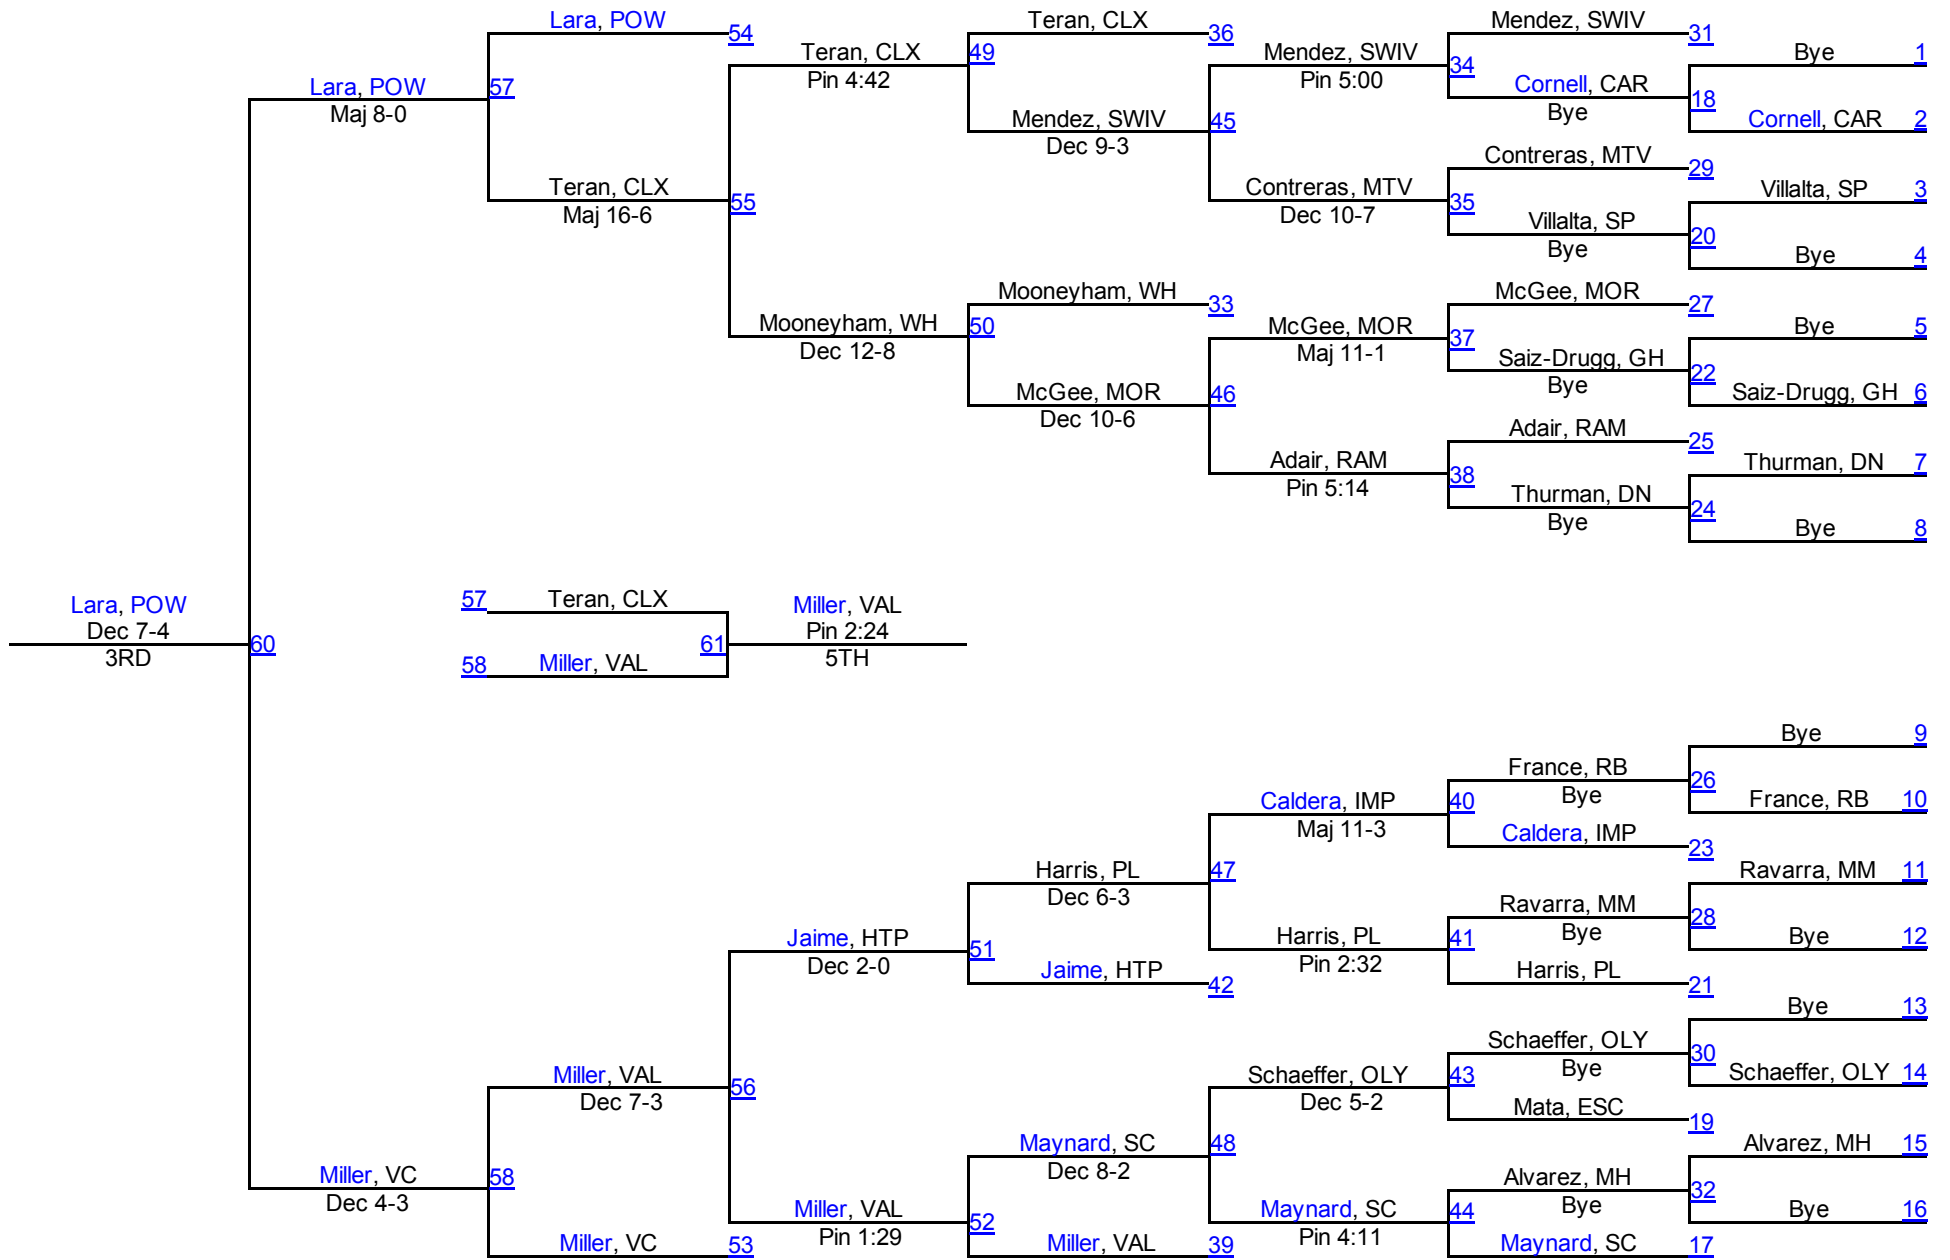

Team Scores

1. Poway	364.5
2. Brawley	149.0
3. San Marcos	142.5
4. La Costa Canyon	118.0
5. Carlsbad	113.5
6. Central Union	87.5
7. Vista	86.0
8. Ramona	78.5
9. Escondido	71.5
10. Granite Hills	65.0
11. Rancho Bernardo	64.0
12. Valley Center	62.0
13. Del Norte	60.5
14. San Ysidro	58.0
15. Rancho Buena Vista	53.0
16. Monte Vista	51.0
17. Steele Canyon	49.0
18. Eastlake	48.0
19. El Cajon Valley	48.0
20. La Jolla	48.0
21. Mt. Miguel	48.0
22. Helix Charter	47.0
23. Olympian	46.0
24. Orange Glen	45.5
25. Hilltop	44.0
26. Chula Vista	36.0
27. Otay Ranch	36.0
28. Mt. Carmel	35.0
29. University City	35.0
30. Mira Mesa	33.5
31. Calexico	32.0
32. Valhalla	29.0
33. West Hills	29.0
34. Grossmont	28.0
35. San Pasqual	28.0
36. Mission Hills	27.0
37. Southwest (Imperial Valley)	19.0
38. Mar Vista	17.0
39. Point Loma	17.0
40. Imperial	16.5
41. Oceanside	16.0
42. Clairemont	15.0
43. Holtville	15.0
44. Serra	14.0
45. Julian	13.0
46. Fallbrook	11.0
47. Kearny	11.0
48. Scripps Ranch	10.0

49.Santana	9.0
50.Cathedral Catholic	8.0
51.San Diego	8.0
52.Torrey Pines	8.0
53.Bonita Vista	7.0
54.Hoover	7.0
55.Mater Dei	7.0
56.Morse	7.0
57.Castle Park	6.0
58.Crawford	6.0
59.El Camino	5.0
60.Patrick Henry	5.0
61.Madison	4.0
62.Westview	3.0
63.Army/Navy Academy	0.0
64.Canyon Crest Academy	0.0
65.Guajome Park	0.0
66.Montgomery	0.0
67.Mountain Empire	0.0
68.Southwest (San Diego)	0.0
69.St. Augustine`s	0.0

San Diego Section Masters

108

San Diego Section Masters

115

San Diego Section Masters

122

San Diego Section Masters

128