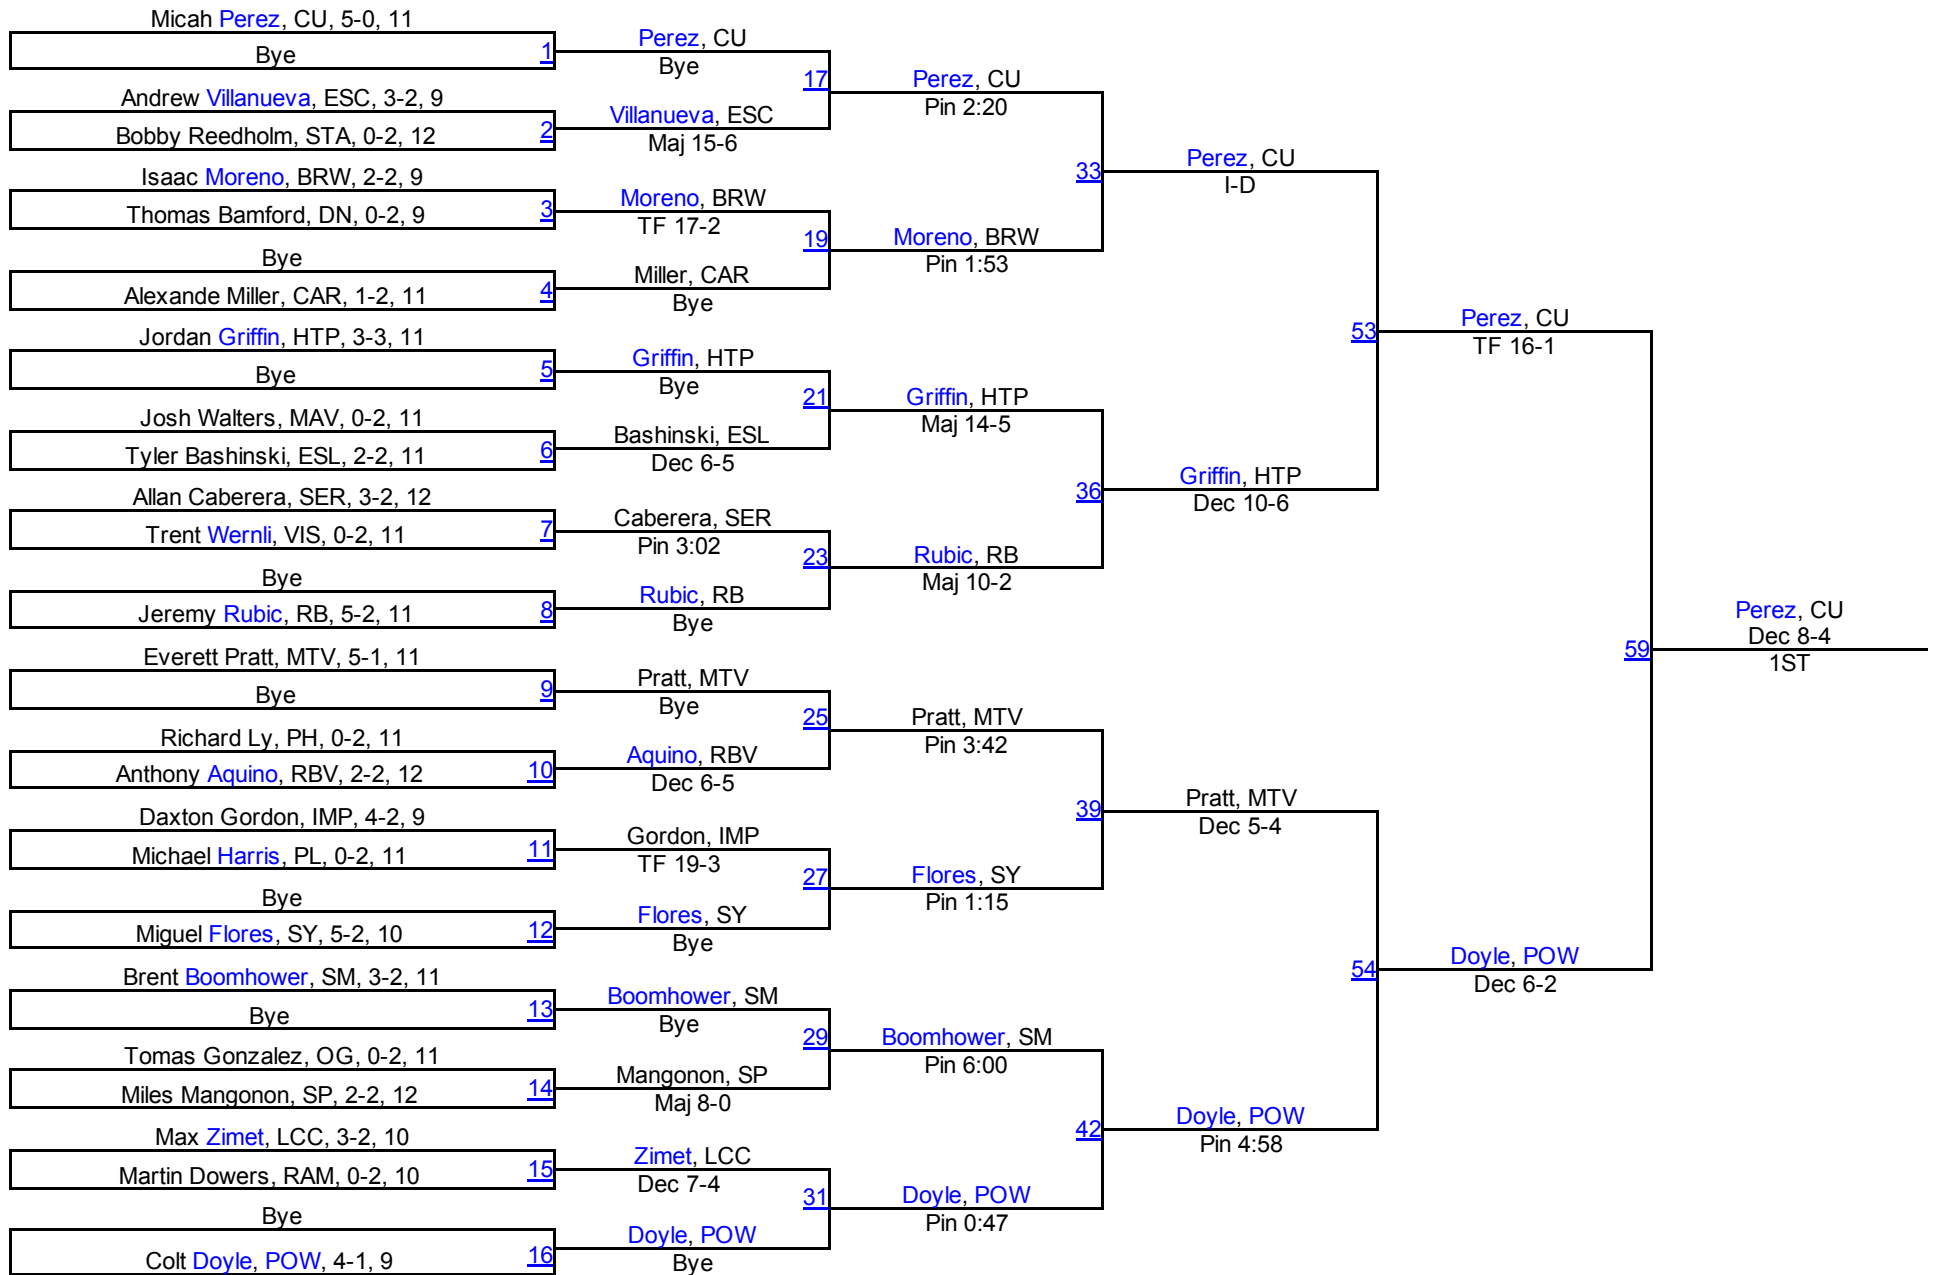

San Diego Section Masters

108

San Diego Section Masters

115

San Diego Section Masters

122

San Diego Section Masters

128

San Diego Section Masters

140

San Diego Section Masters

147

San Diego Section Masters

154

Renas Hassan, ECV, 5-0, 12

San Diego Section Masters

162

San Diego Section Masters

172

San Diego Section Masters

San Diego Section Masters

197

San Diego Section Masters

222