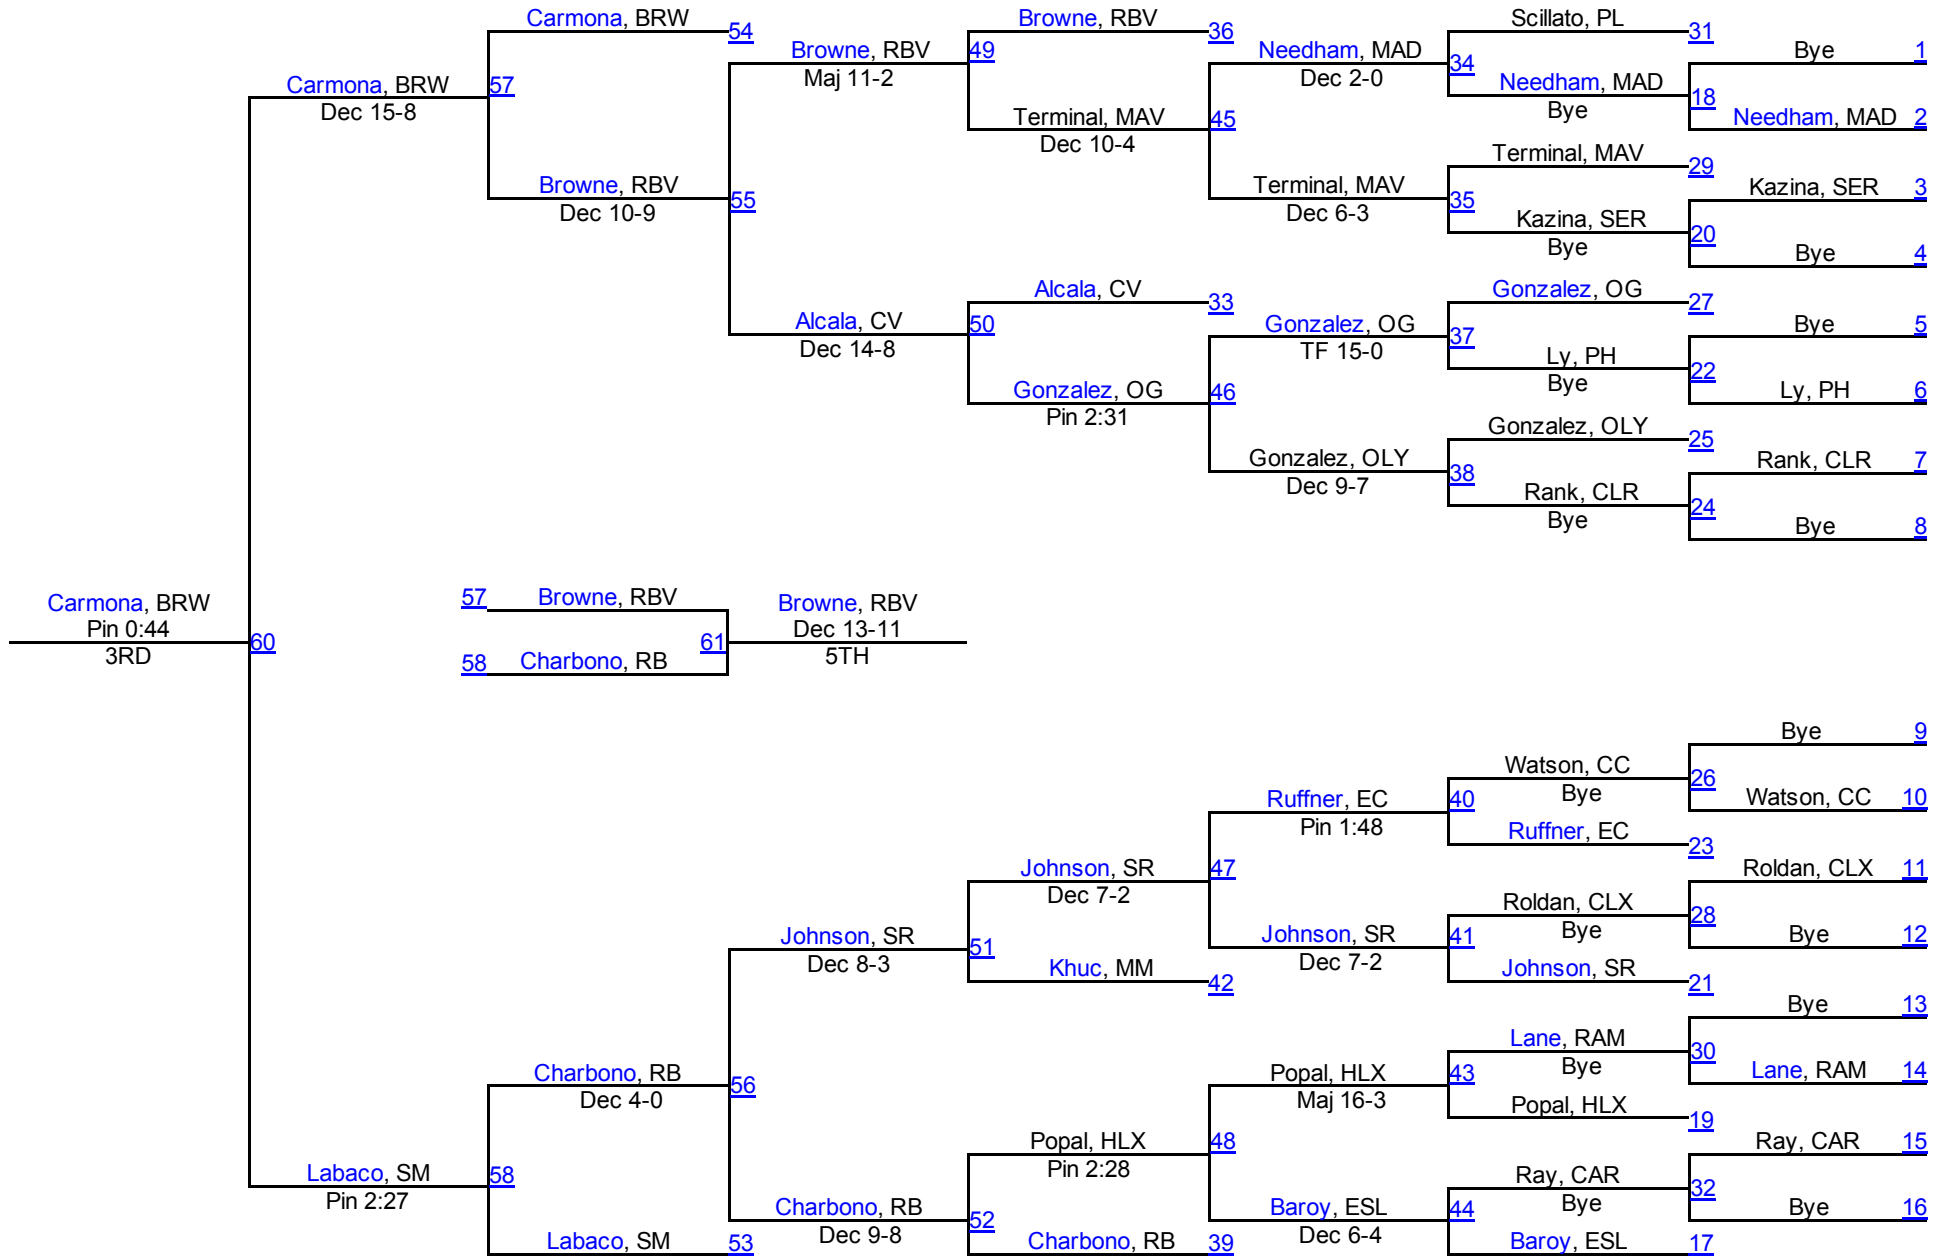

49.Santana	9.0
50.Cathedral Catholic	8.0
51.San Diego	8.0
52.Torrey Pines	8.0
53.Bonita Vista	7.0
54.Hoover	7.0
55.Mater Dei	7.0
56.Morse	7.0
57.Castle Park	6.0
58.Crawford	6.0
59.El Camino	5.0
60.Patrick Henry	5.0
61.Madison	4.0
62.Westview	3.0
63.Army/Navy Academy	0.0
64.Canyon Crest Academy	0.0
65.Guajome Park	0.0
66.Montgomery	0.0
67.Mountain Empire	0.0
68.Southwest (San Diego)	0.0
69.St. Augustine`s	0.0

San Diego Section Masters

108

San Diego Section Masters

115

San Diego Section Masters

122

San Diego Section Masters

128

San Diego Section Masters

140

San Diego Section Masters

147

San Diego Section Masters

154

Renas Hassan, ECV, 5-0, 12

San Diego Section Masters

162

San Diego Section Masters

172

San Diego Section Masters

San Diego Section Masters

197

San Diego Section Masters

222