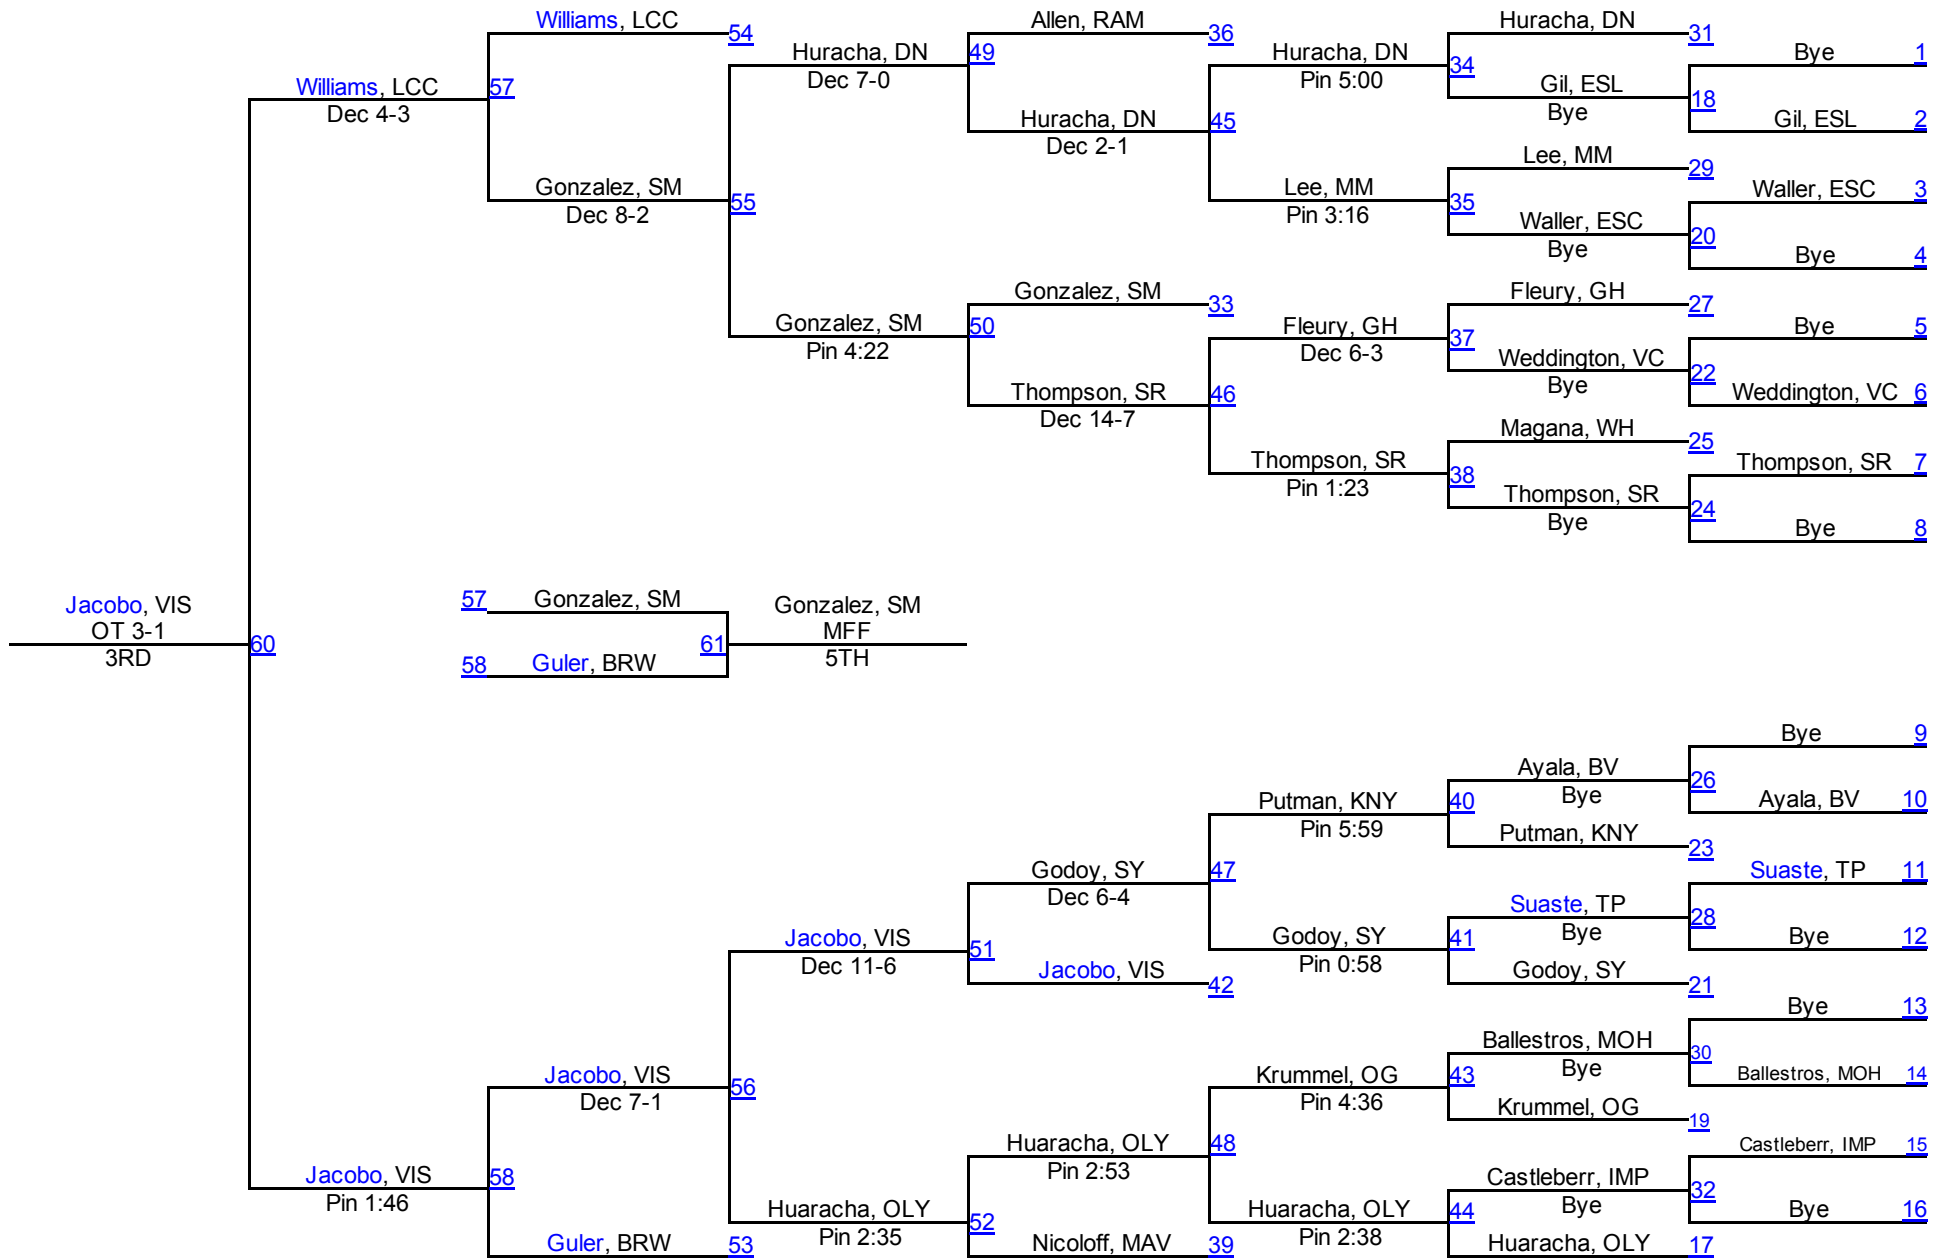

San Diego Section Masters

108

San Diego Section Masters

115

San Diego Section Masters

122

San Diego Section Masters

128

162

San Diego Section Masters

172

San Diego Section Masters

San Diego Section Masters

197

San Diego Section Masters

222

San Diego Section Masters

287

Kelly **Simmons**, POW, 5-0, 12