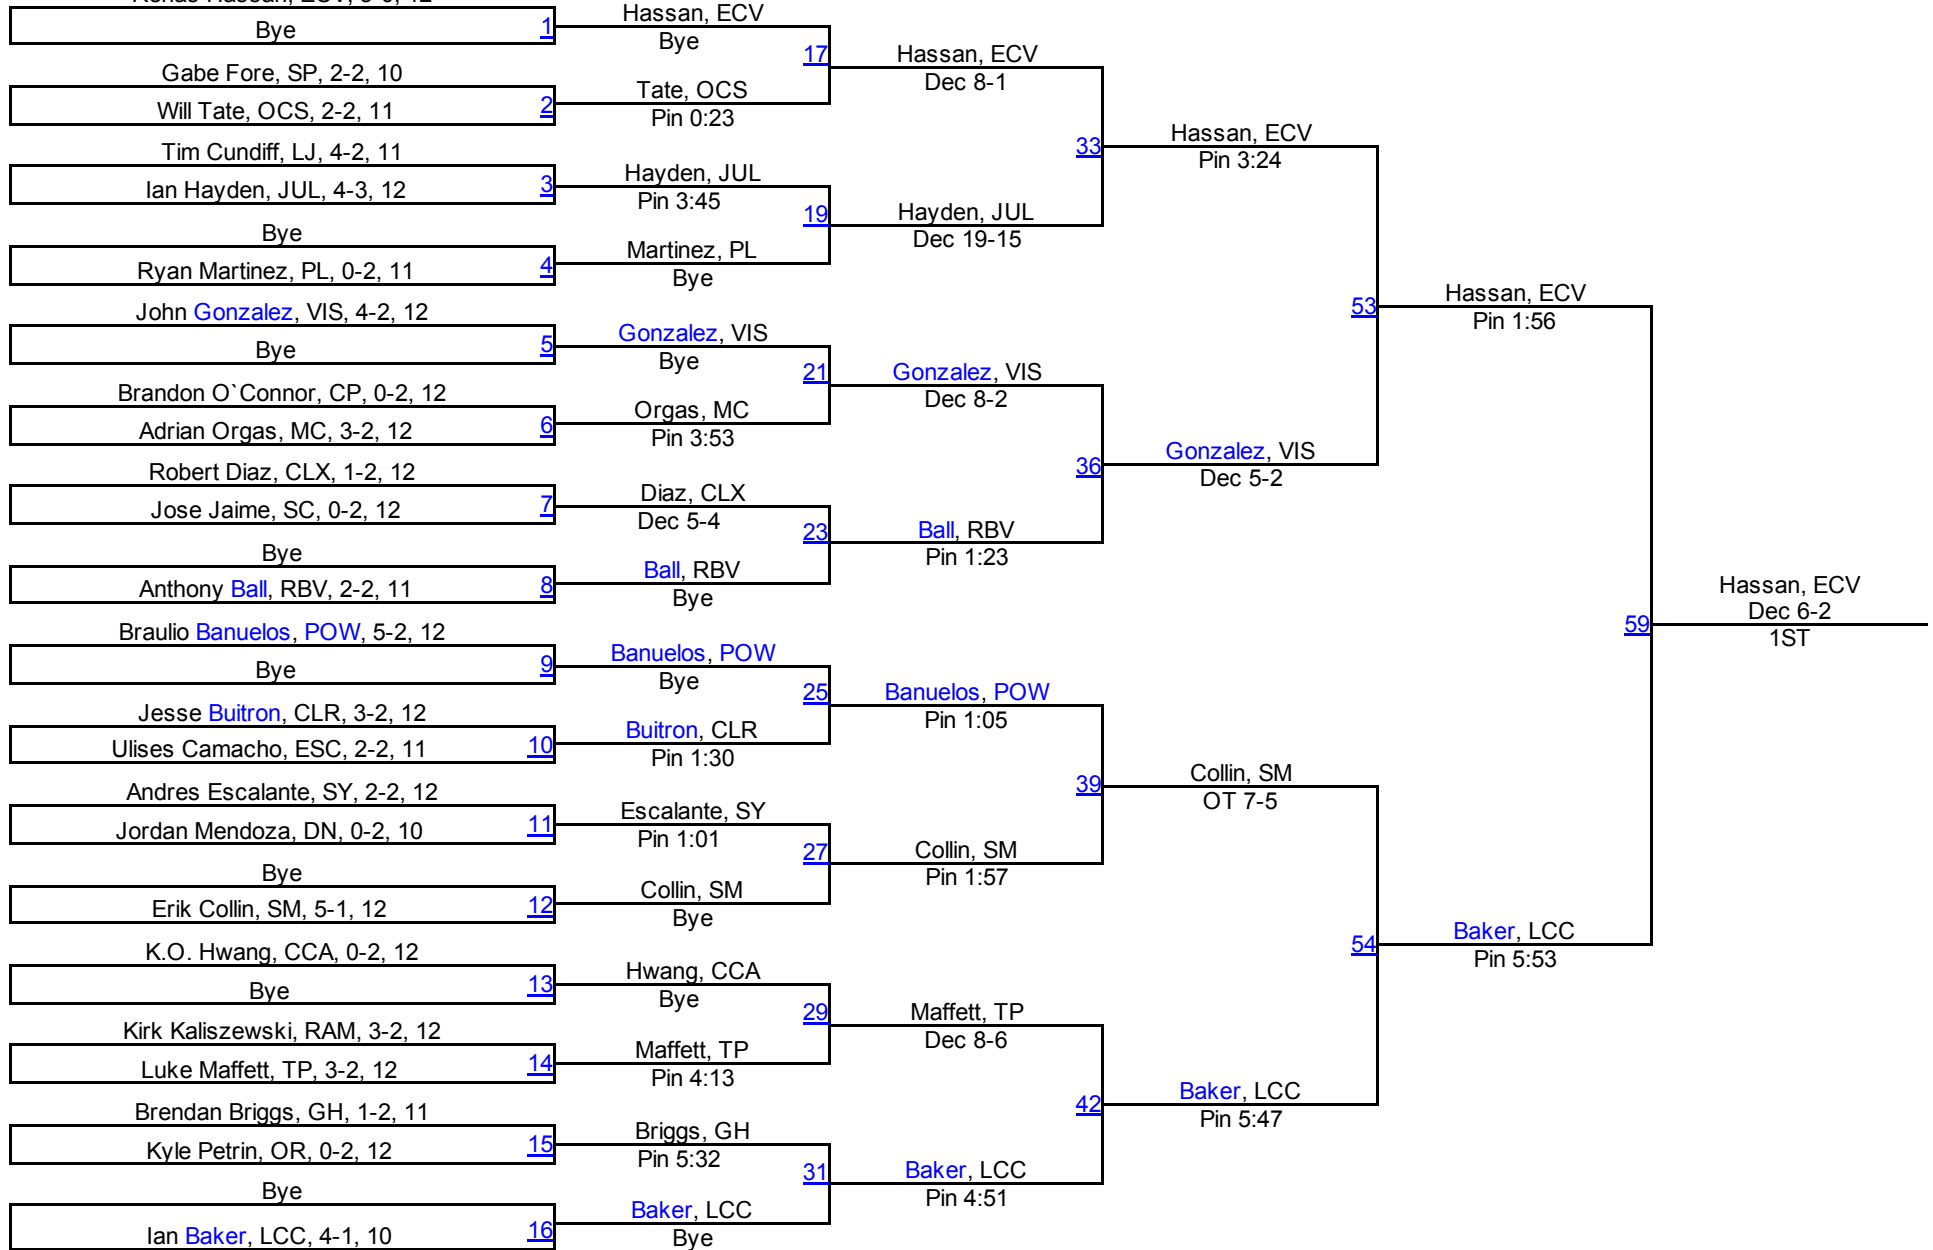

San Diego Section Masters

108

San Diego Section Masters

115

San Diego Section Masters

122

San Diego Section Masters

128

San Diego Section Masters

140

San Diego Section Masters

147

San Diego Section Masters

154

Renas Hassan, ECV, 5-0, 12

San Diego Section Masters

162

San Diego Section Masters

172

San Diego Section Masters

San Diego Section Masters

197

San Diego Section Masters

222