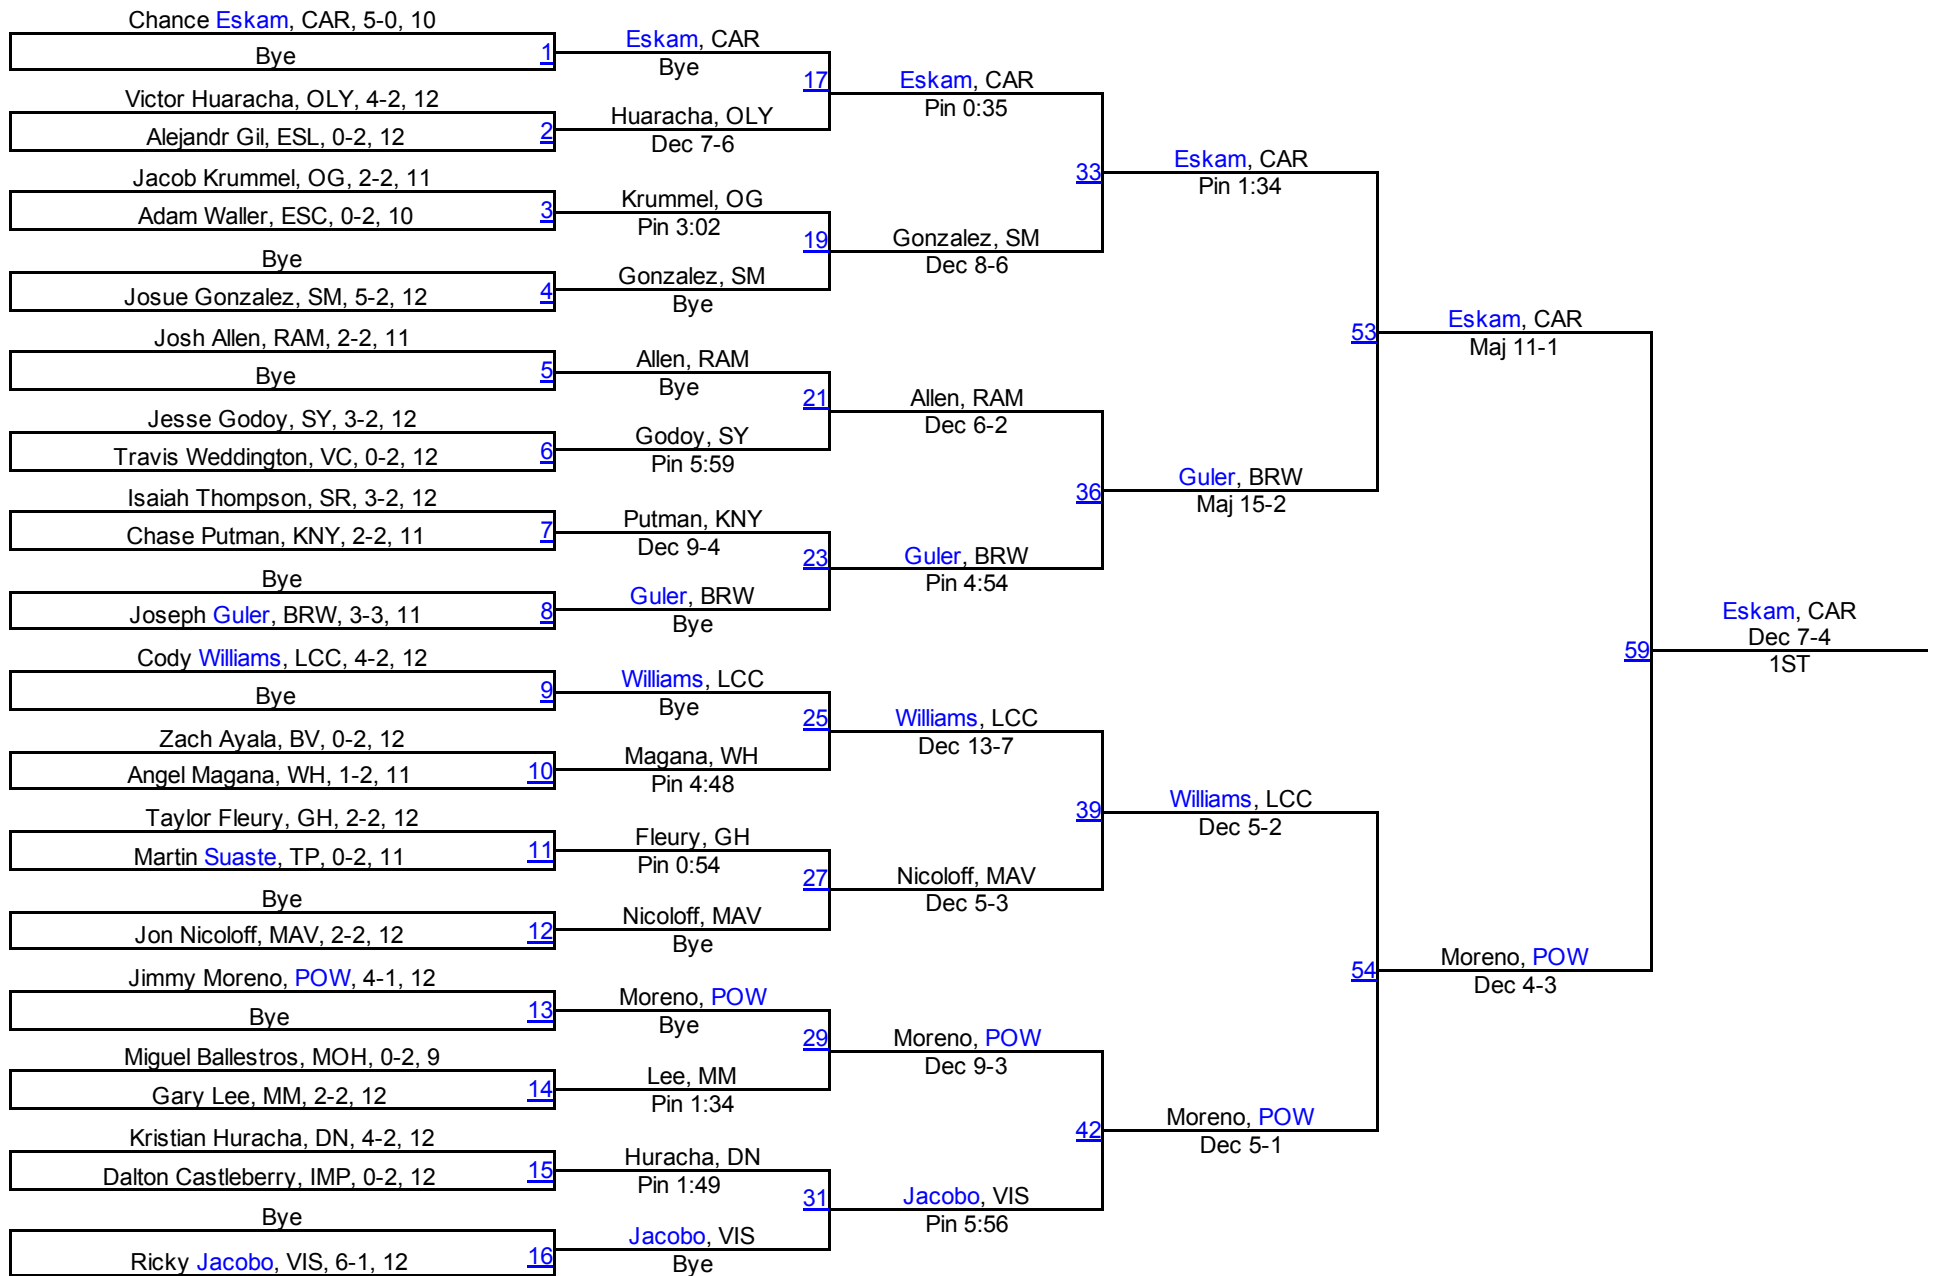

San Diego Section Masters

108

San Diego Section Masters

115

San Diego Section Masters

122

San Diego Section Masters

128

162

San Diego Section Masters

172

San Diego Section Masters

San Diego Section Masters

197

San Diego Section Masters

222

San Diego Section Masters

287

Kelly **Simmons**, POW, 5-0, 12