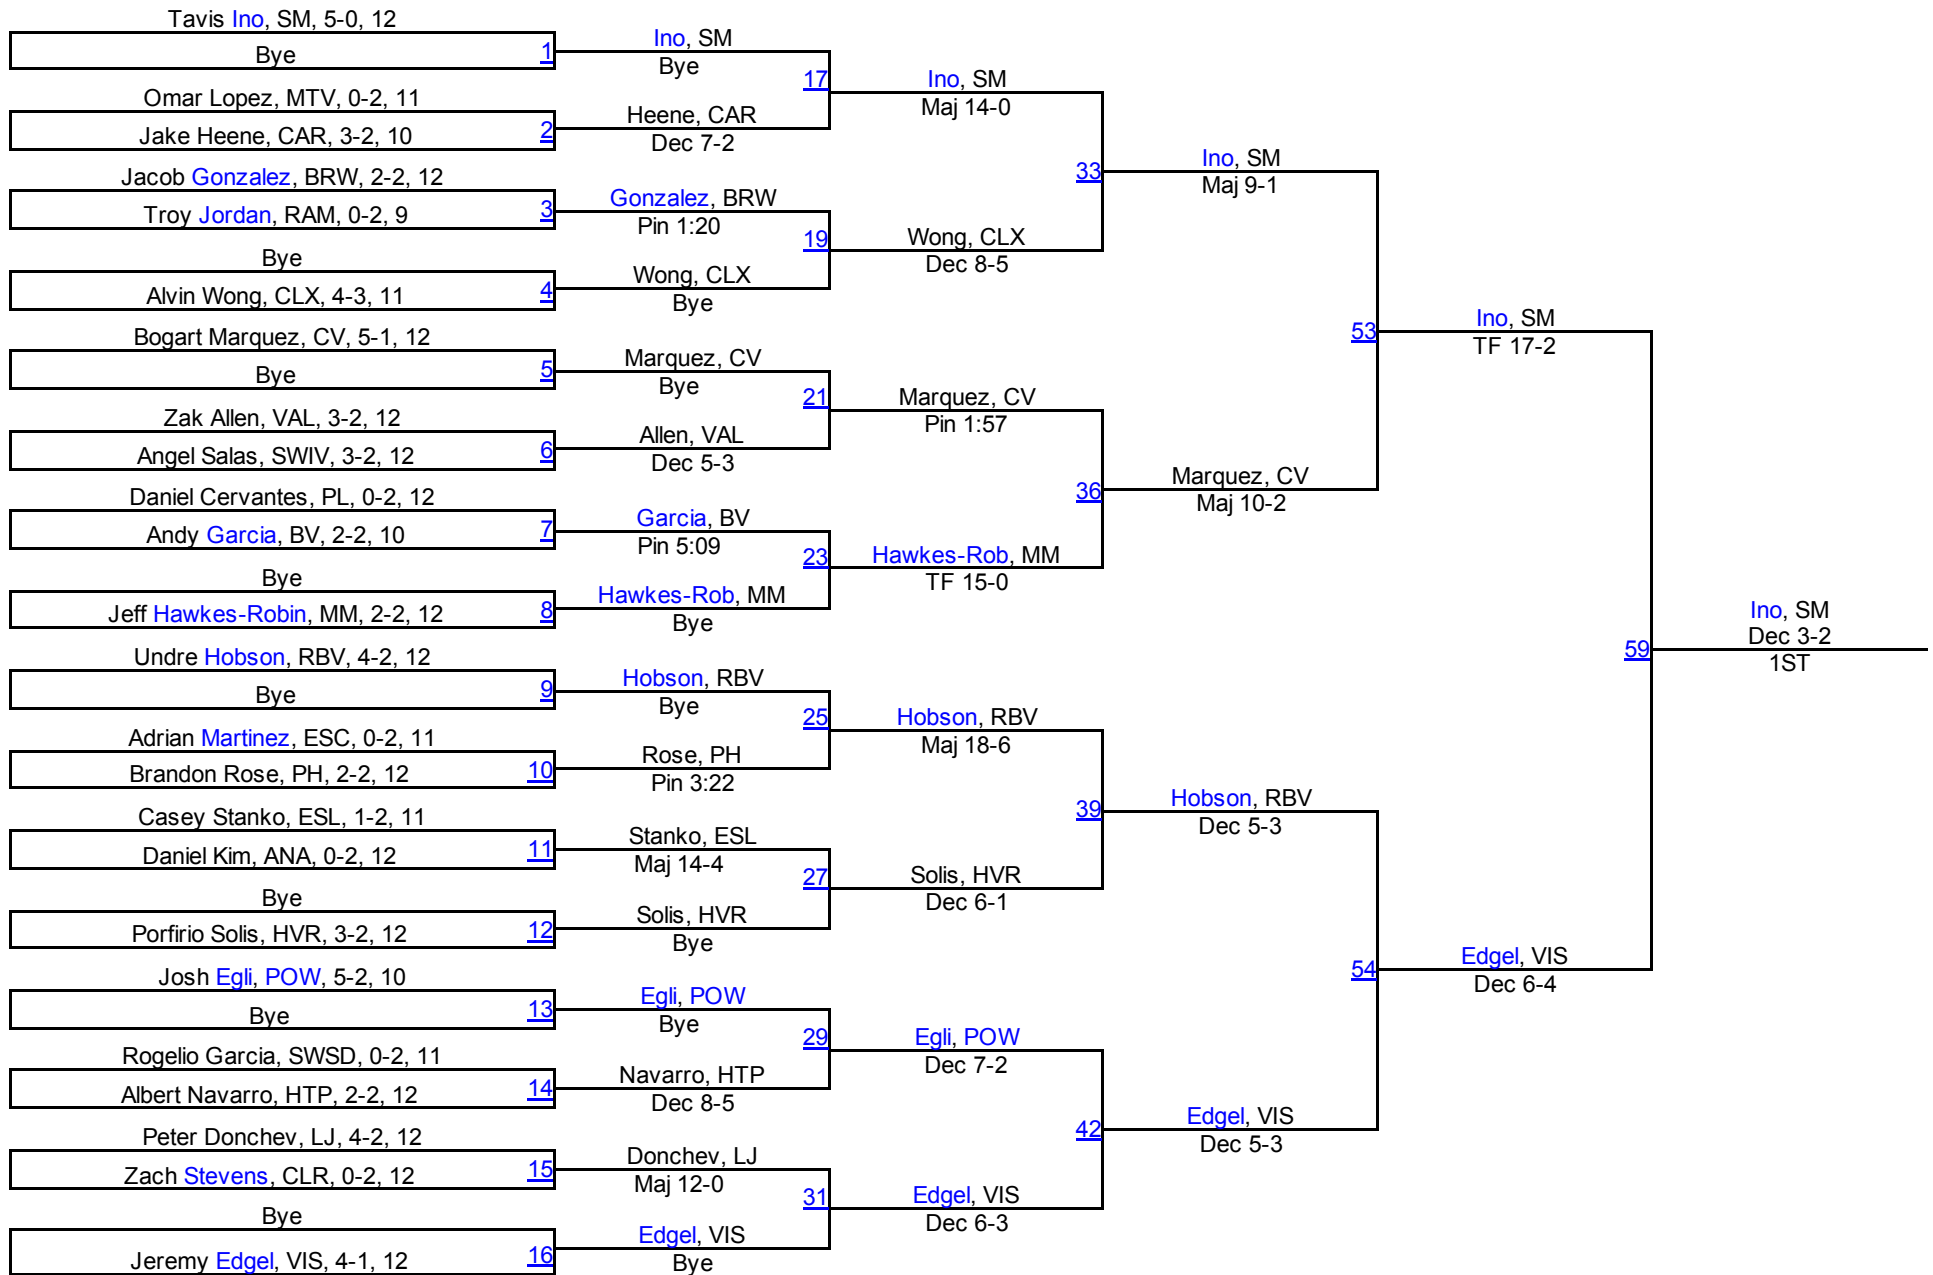

San Diego Section Masters

108

San Diego Section Masters

115

San Diego Section Masters

122

San Diego Section Masters

128

San Diego Section Masters

140

San Diego Section Masters

147

San Diego Section Masters

154

Renas Hassan, ECV, 5-0, 12

San Diego Section Masters

162

San Diego Section Masters

172

San Diego Section Masters

San Diego Section Masters

197

San Diego Section Masters

222