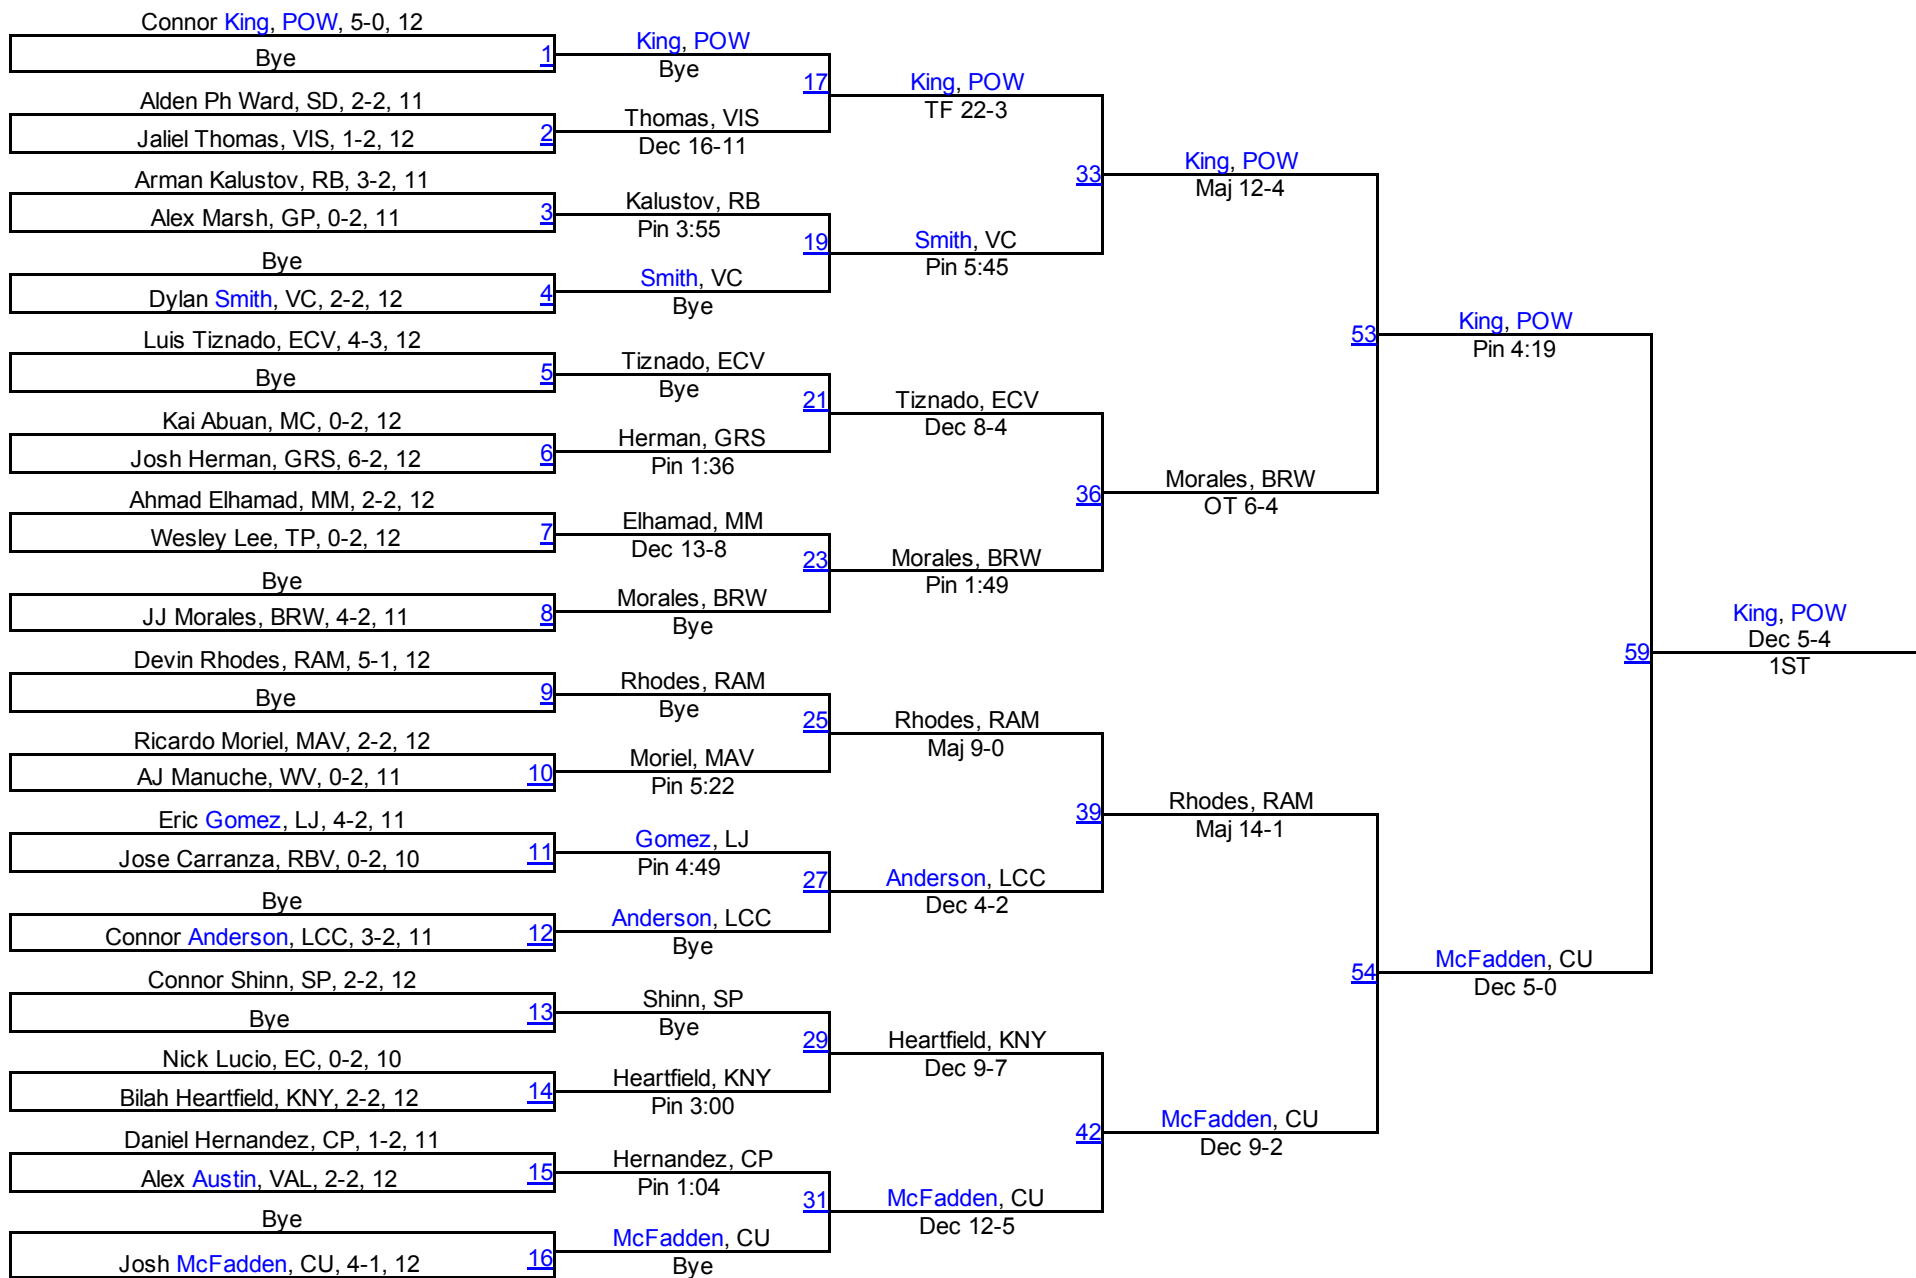

San Diego Section Masters

108

San Diego Section Masters

115

San Diego Section Masters

122

San Diego Section Masters

128

San Diego Section Masters

140

San Diego Section Masters

147

San Diego Section Masters

154

Renas Hassan, ECV, 5-0, 12

San Diego Section Masters

162

San Diego Section Masters

172

San Diego Section Masters

San Diego Section Masters

197

San Diego Section Masters

222