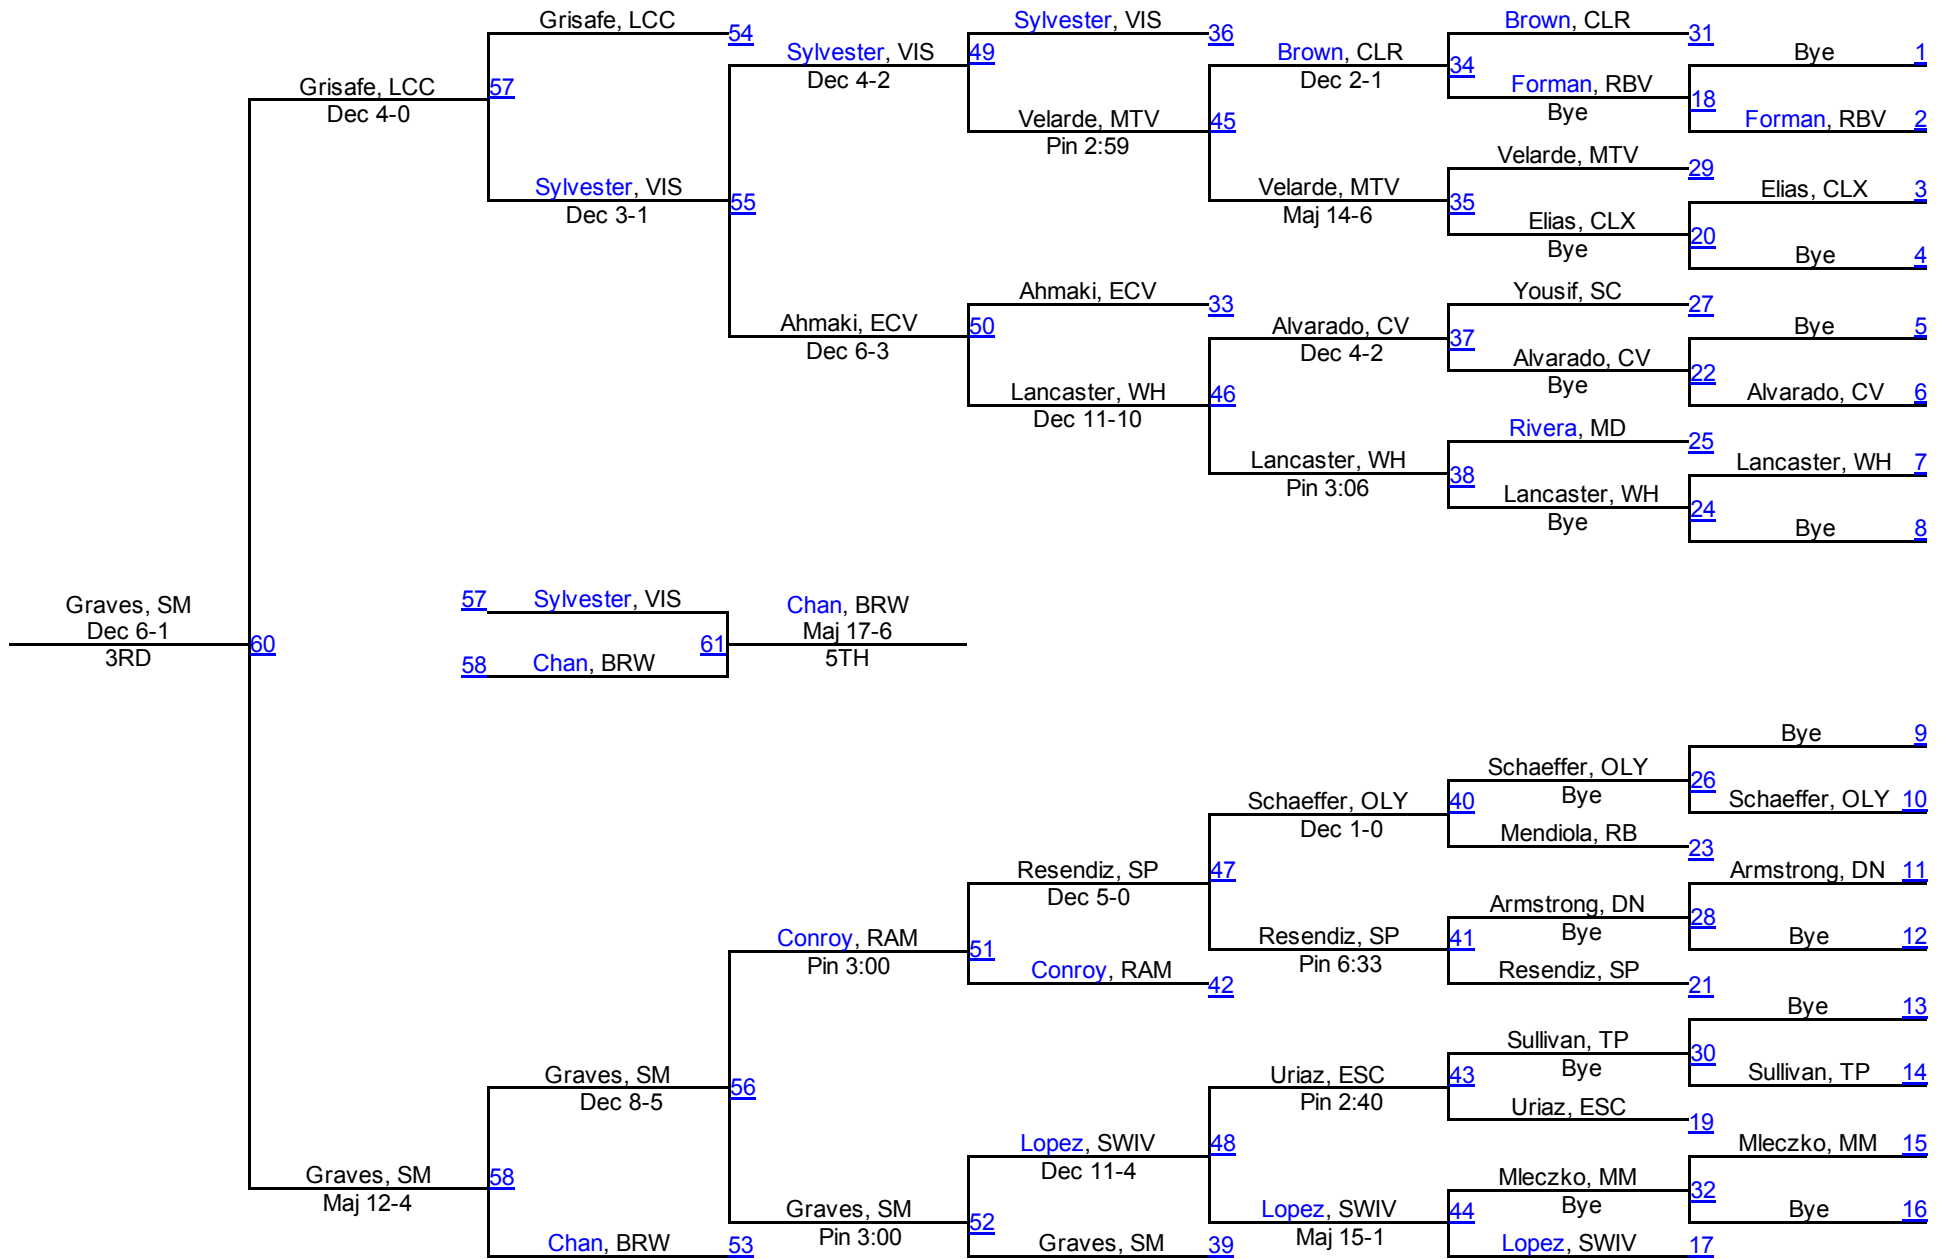

49.Santana	9.0
50.Cathedral Catholic	8.0
51.San Diego	8.0
52.Torrey Pines	8.0
53.Bonita Vista	7.0
54.Hoover	7.0
55.Mater Dei	7.0
56.Morse	7.0
57.Castle Park	6.0
58.Crawford	6.0
59.El Camino	5.0
60.Patrick Henry	5.0
61.Madison	4.0
62.Westview	3.0
63.Army/Navy Academy	0.0
64.Canyon Crest Academy	0.0
65.Guajome Park	0.0
66.Montgomery	0.0
67.Mountain Empire	0.0
68.Southwest (San Diego)	0.0
69.St. Augustine`s	0.0

San Diego Section Masters

108

San Diego Section Masters

115

San Diego Section Masters

122

San Diego Section Masters

128

San Diego Section Masters

140

San Diego Section Masters

147

San Diego Section Masters

154

Renas Hassan, ECV, 5-0, 12

San Diego Section Masters

162

San Diego Section Masters

172

San Diego Section Masters

San Diego Section Masters

197

San Diego Section Masters

222