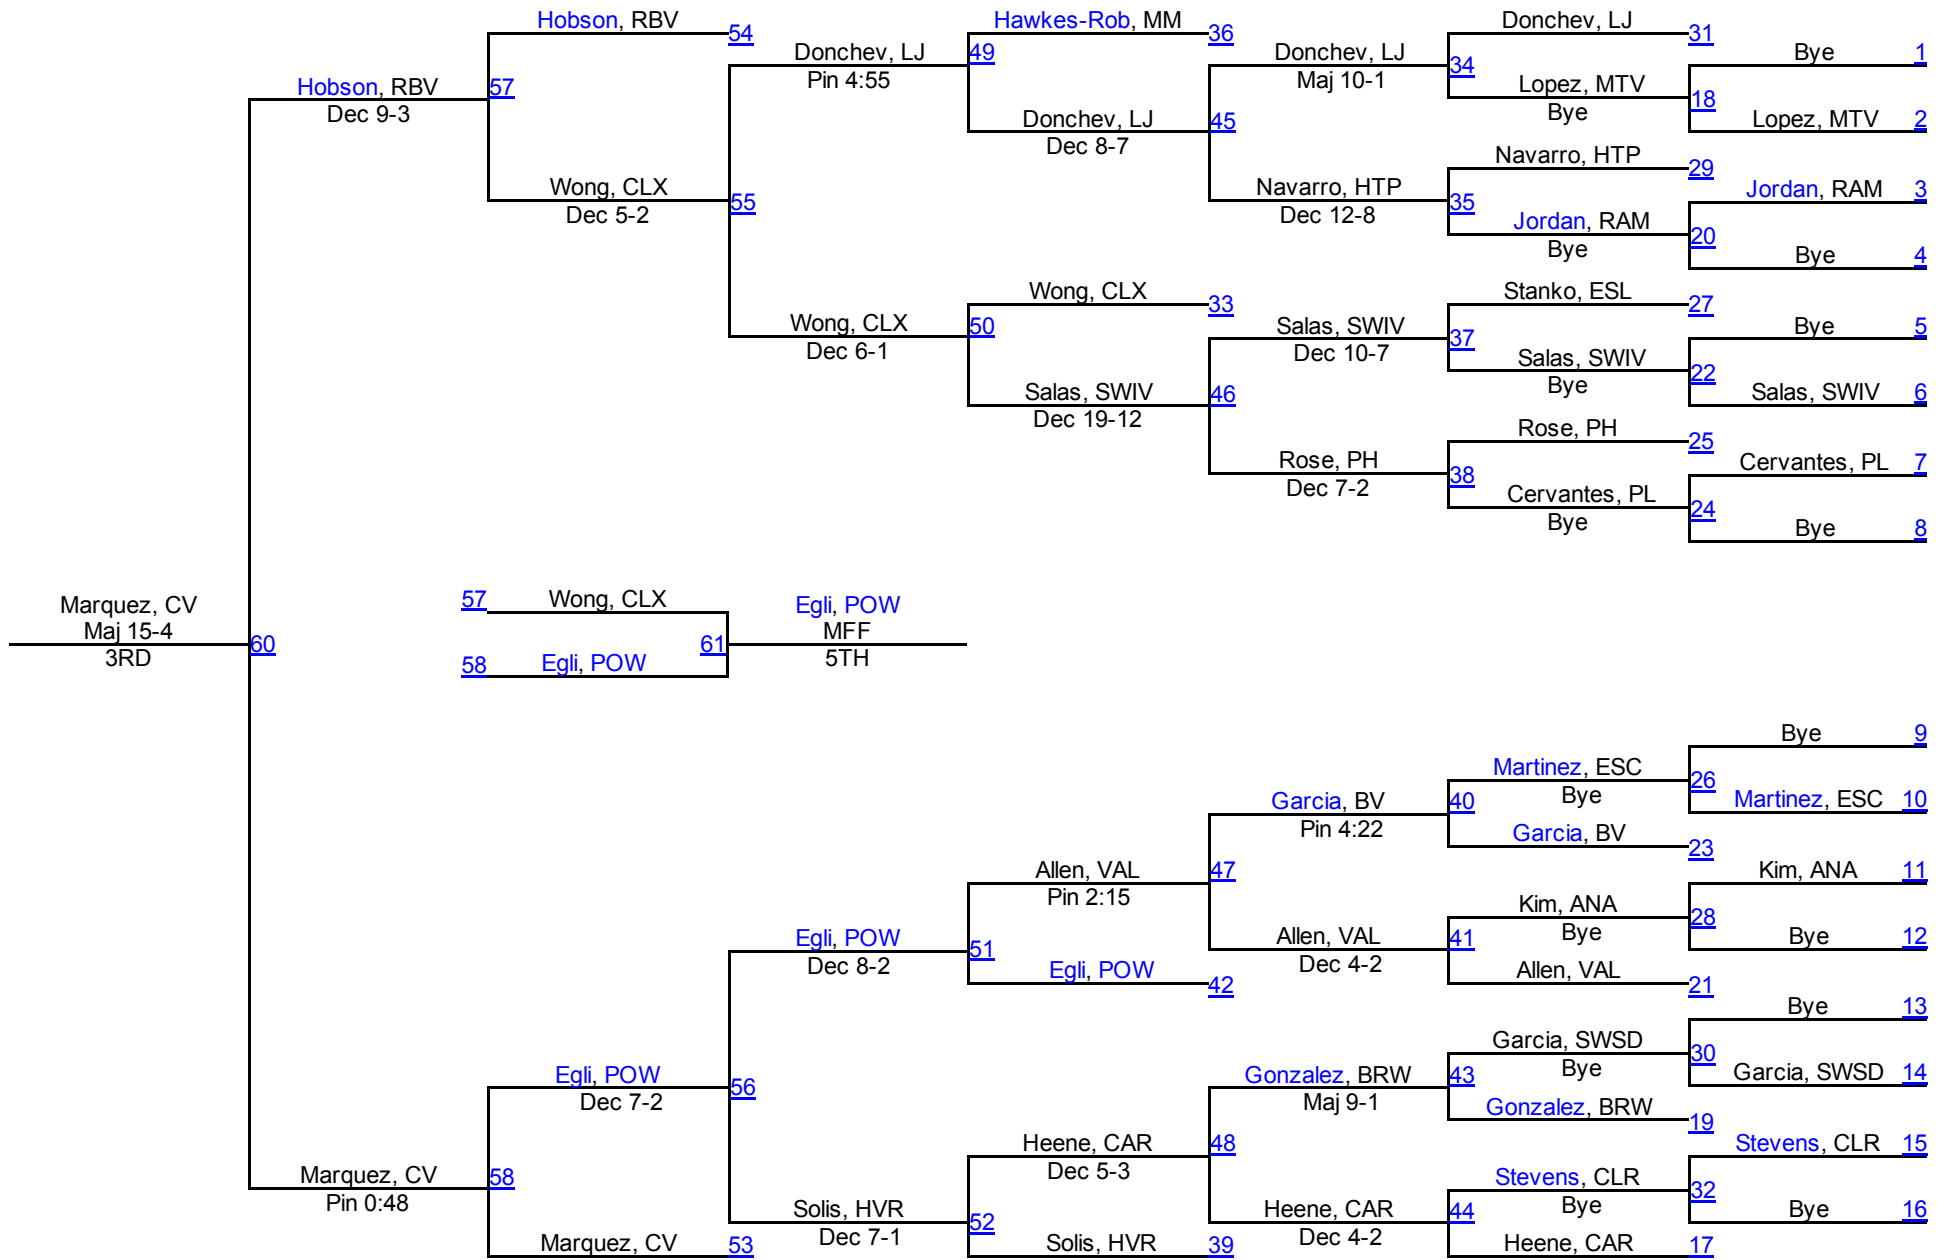

San Diego Section Masters

108

San Diego Section Masters

115

San Diego Section Masters

122

San Diego Section Masters

128

San Diego Section Masters

140

San Diego Section Masters

147

San Diego Section Masters

154

Renas Hassan, ECV, 5-0, 12

San Diego Section Masters

162

San Diego Section Masters

172

San Diego Section Masters

San Diego Section Masters

197

San Diego Section Masters

222