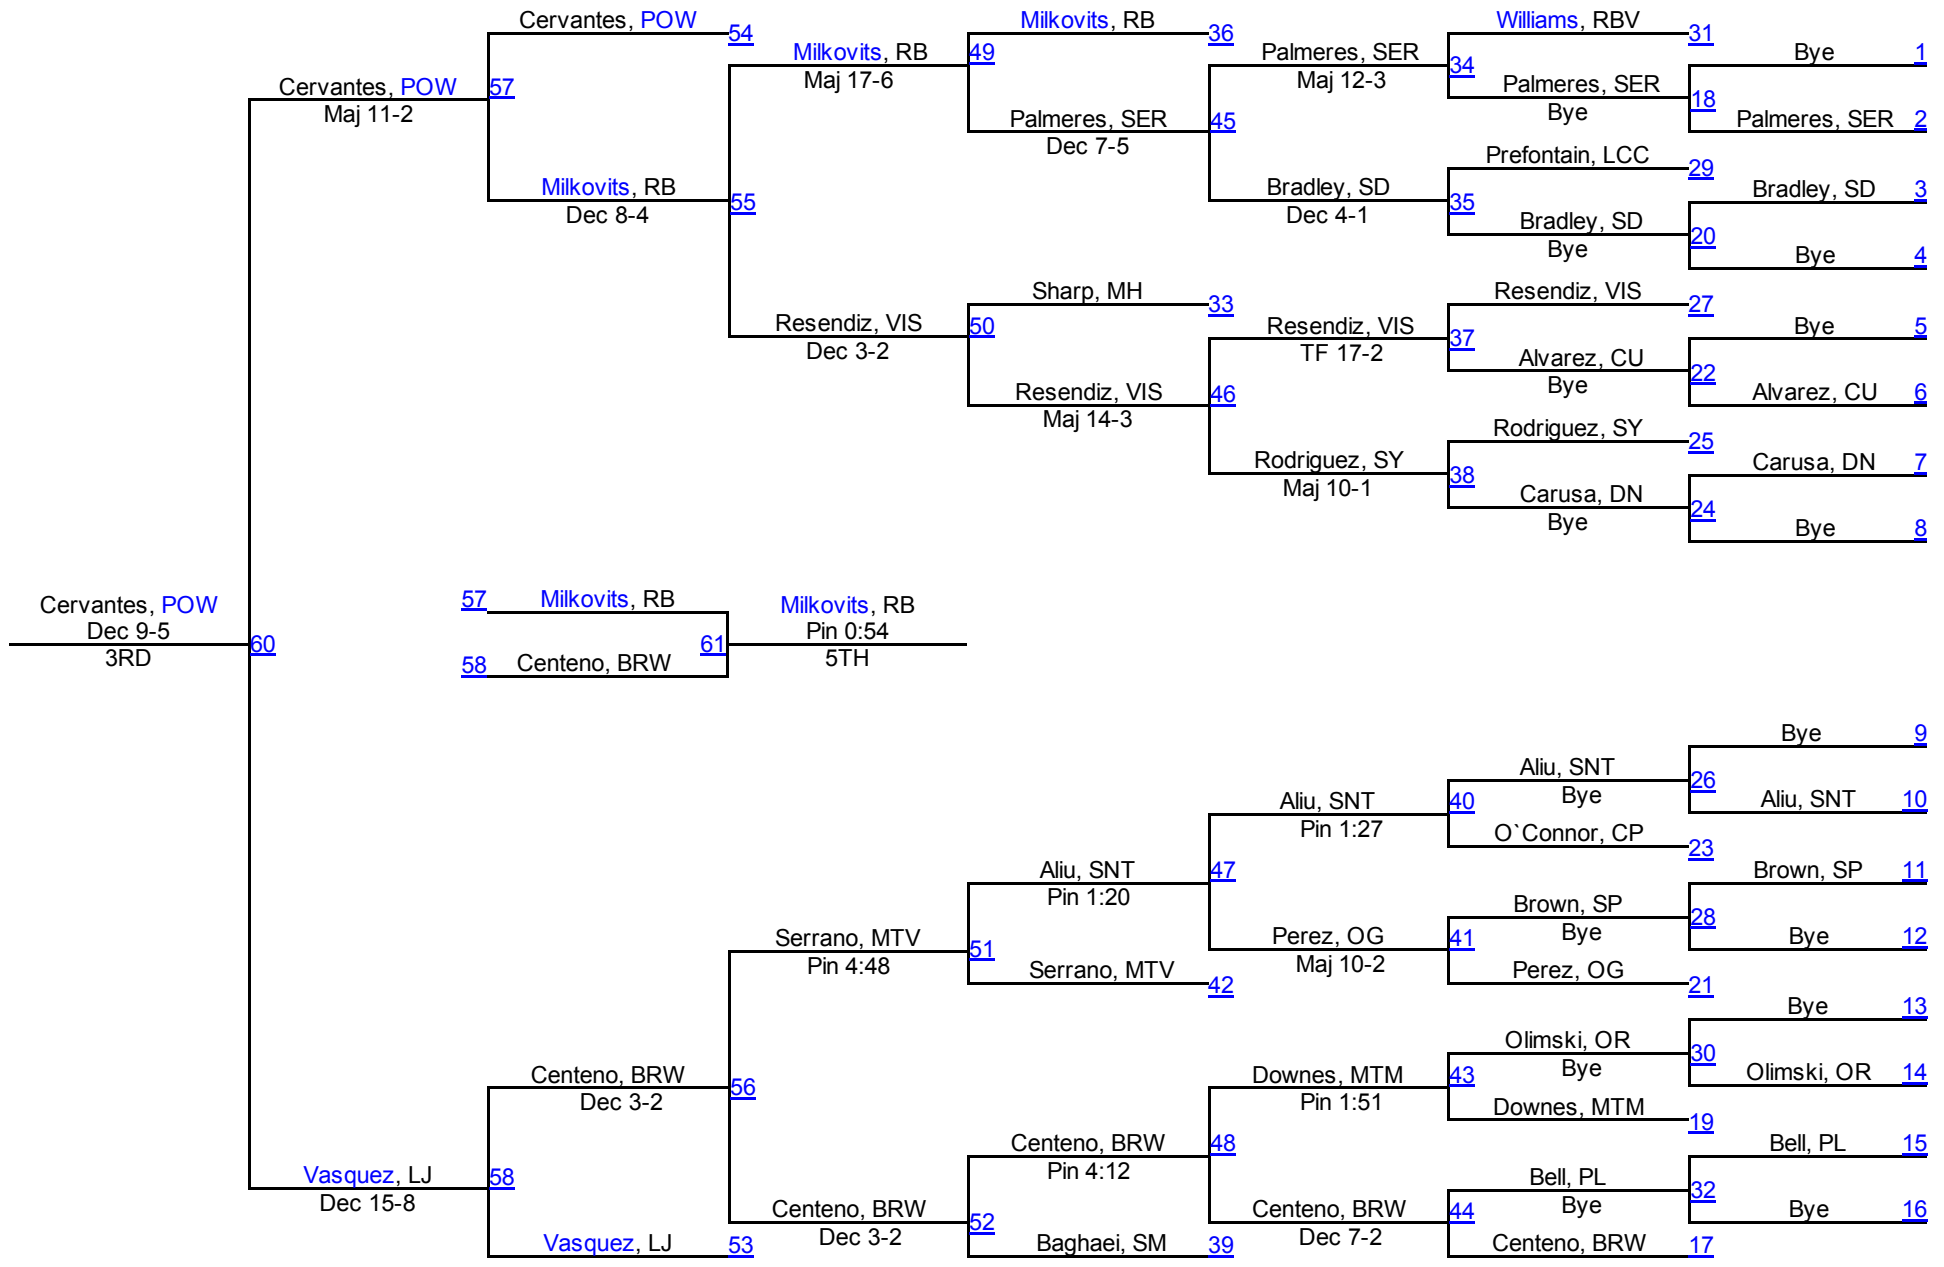

San Diego Section Masters

108

San Diego Section Masters

115

San Diego Section Masters

122

San Diego Section Masters

128

San Diego Section Masters

140

San Diego Section Masters

147

San Diego Section Masters

154

Renas Hassan, ECV, 5-0, 12

San Diego Section Masters

162

San Diego Section Masters

172

San Diego Section Masters

San Diego Section Masters

197

San Diego Section Masters

222