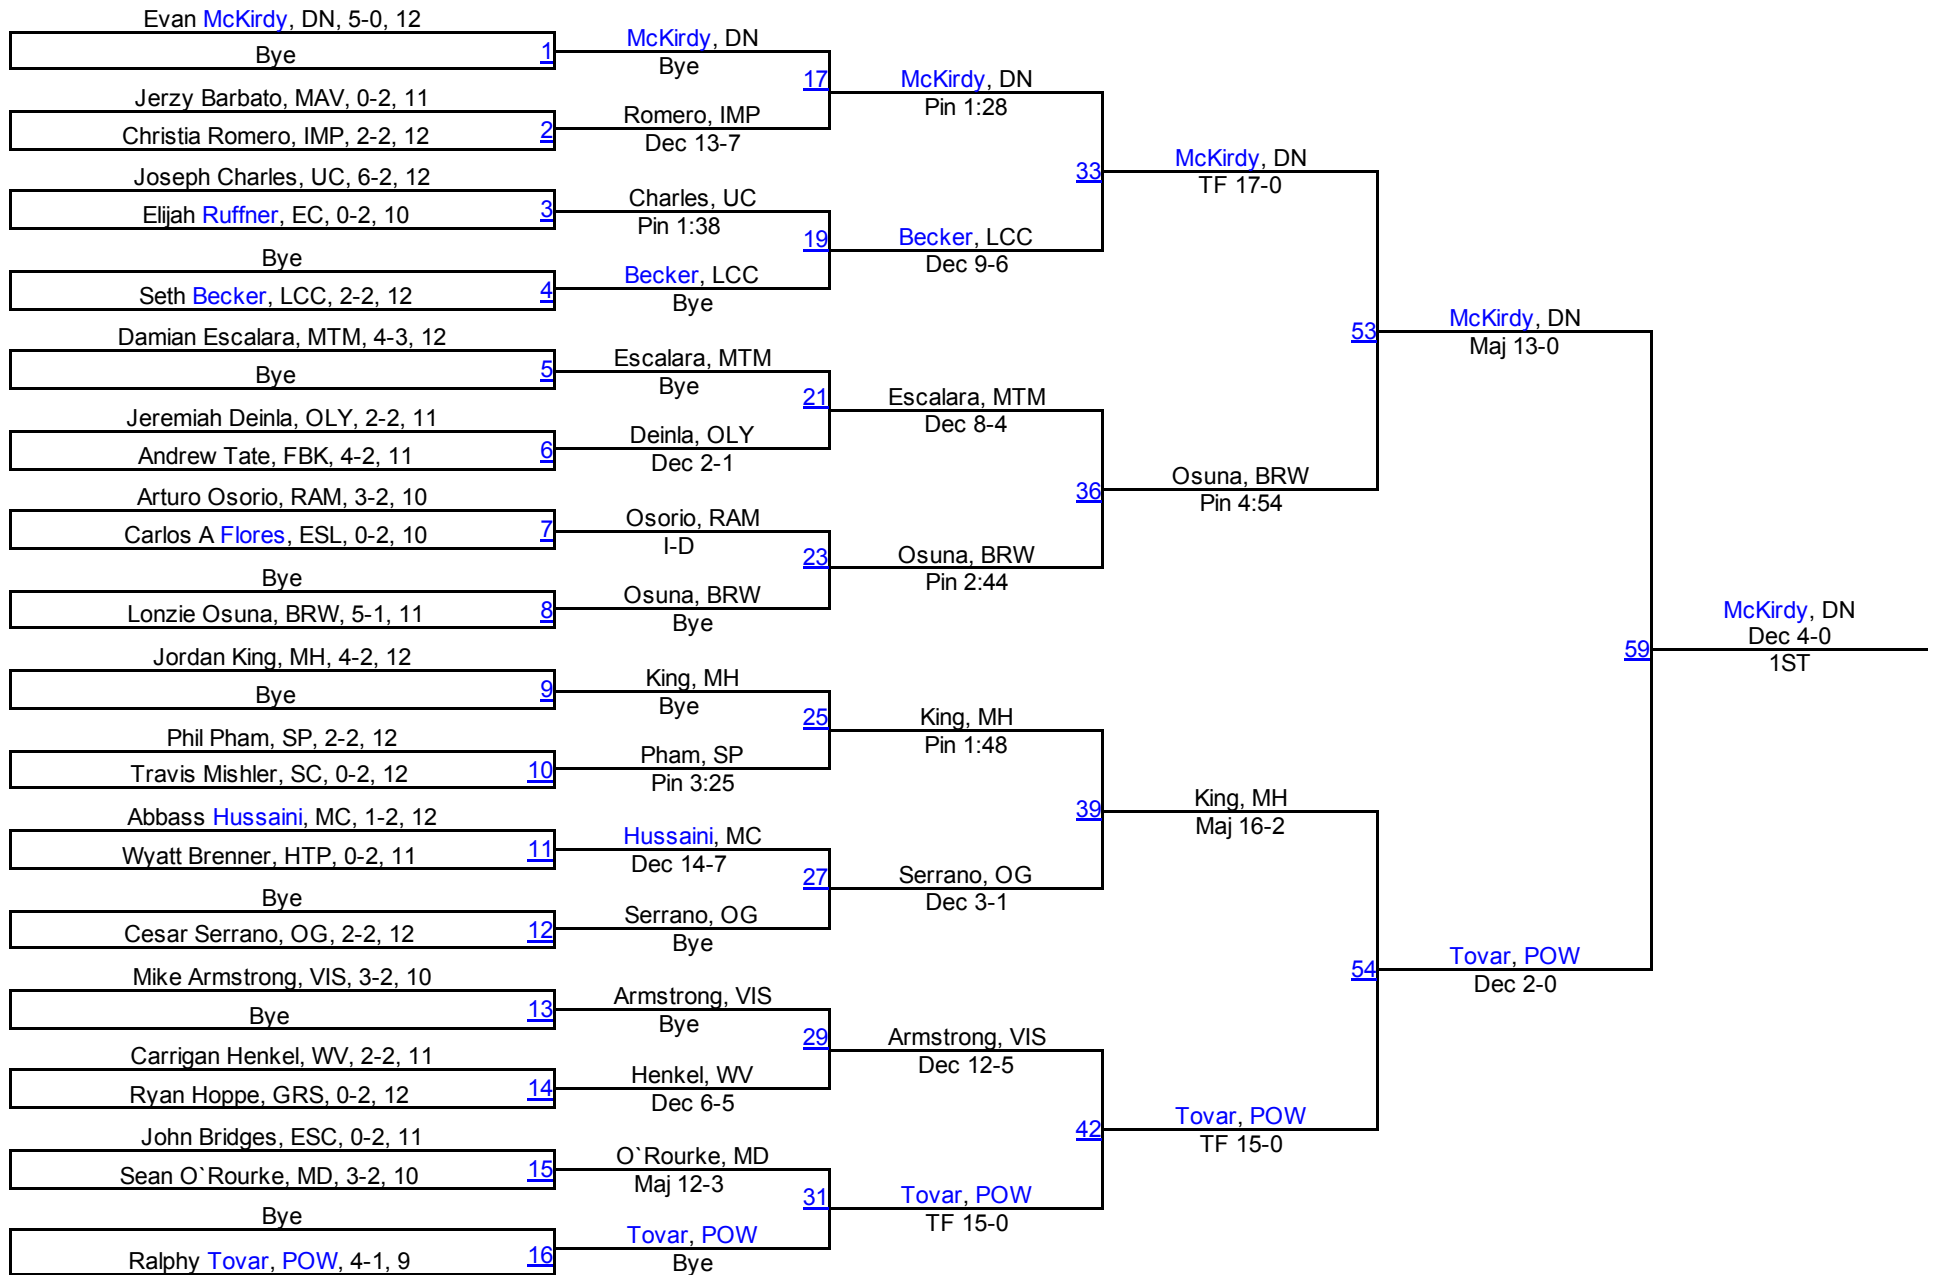

San Diego Section Masters

108

San Diego Section Masters

115

San Diego Section Masters

122

San Diego Section Masters

128

San Diego Section Masters

140

San Diego Section Masters

147

San Diego Section Masters

154

Renas Hassan, ECV, 5-0, 12

San Diego Section Masters

162

San Diego Section Masters

172

San Diego Section Masters

San Diego Section Masters

197

San Diego Section Masters

222