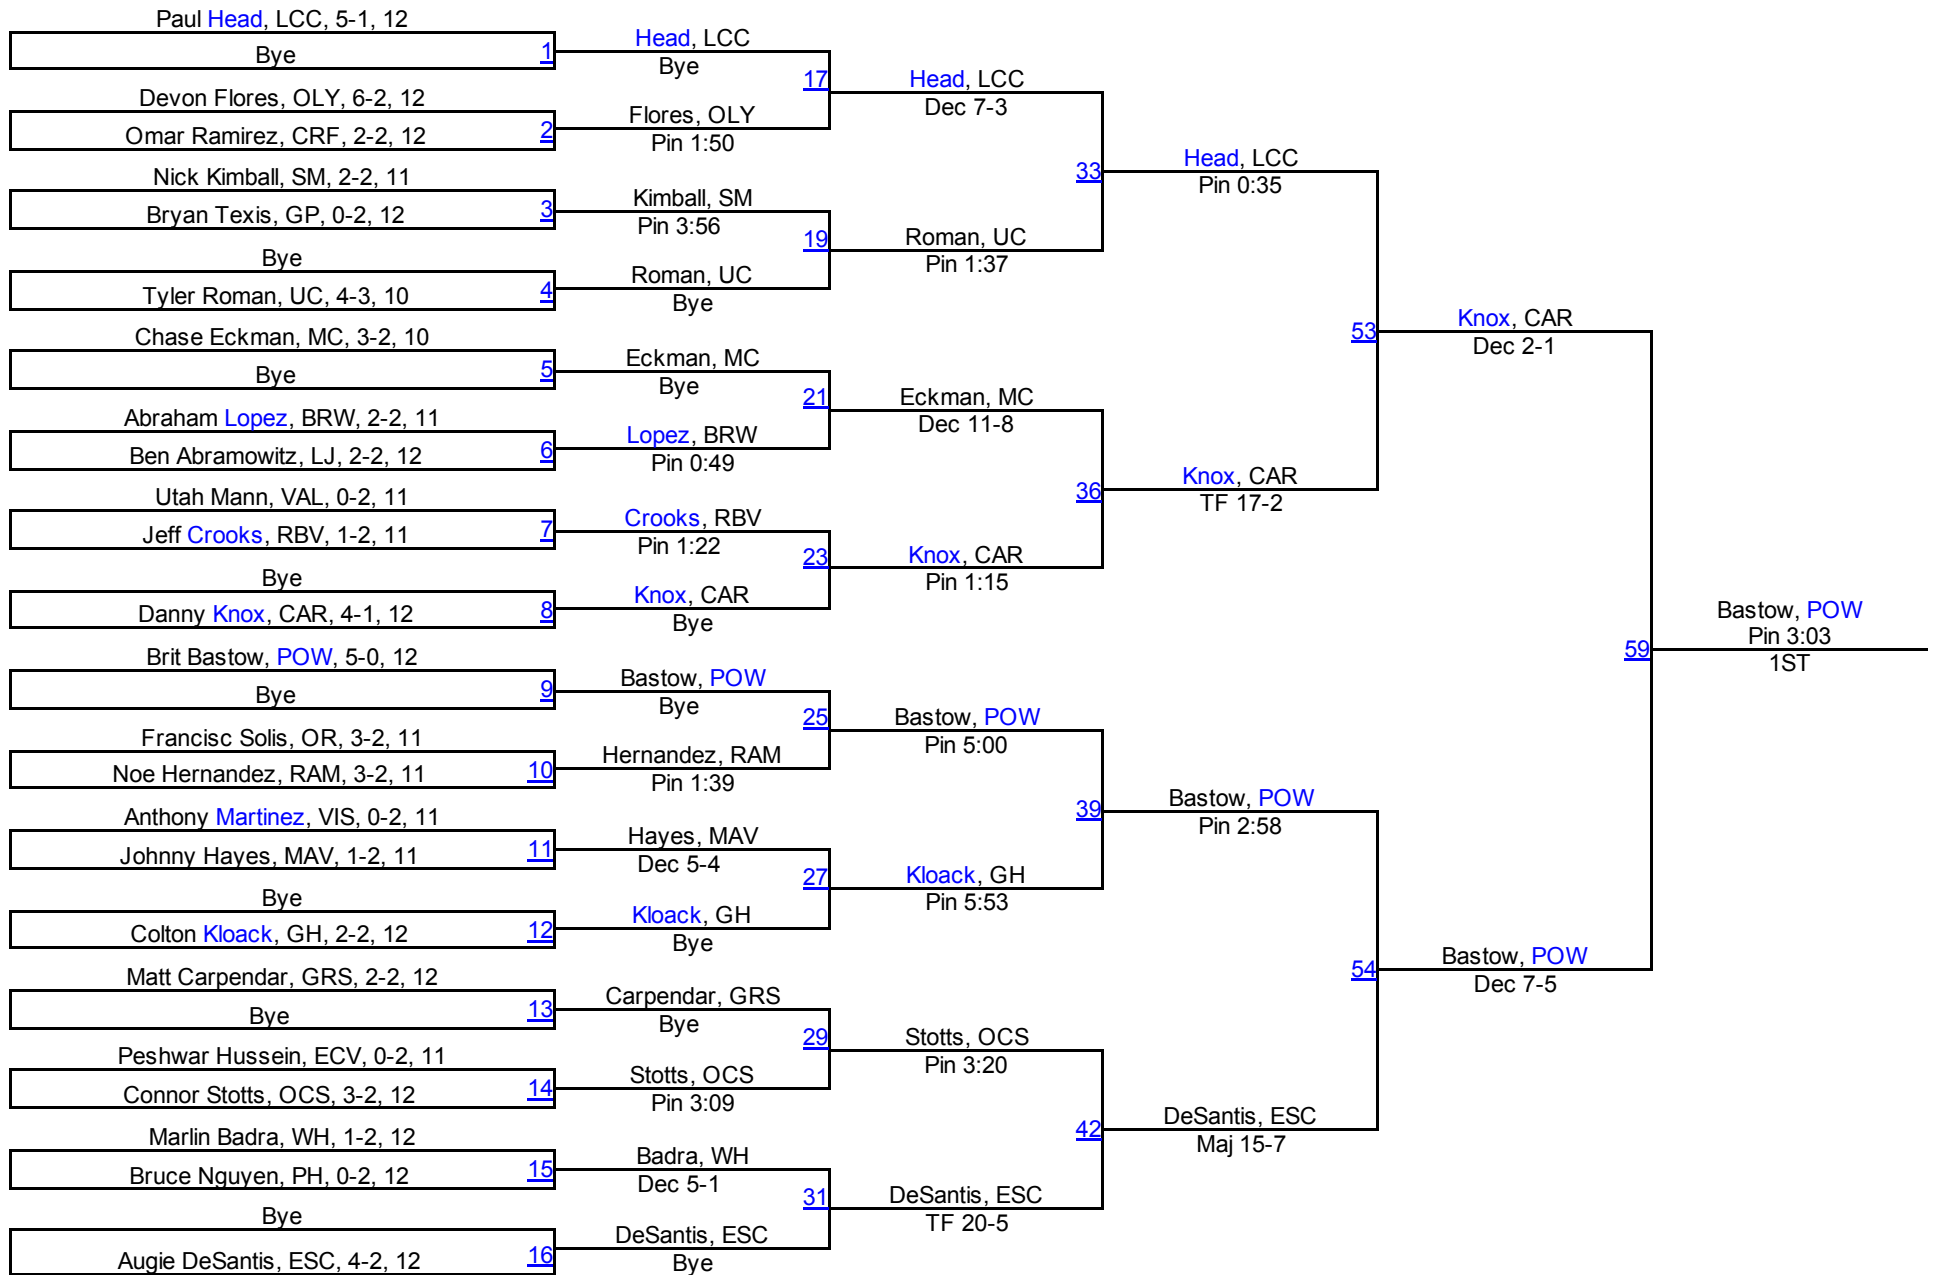

San Diego Section Masters

108

San Diego Section Masters

115

San Diego Section Masters

122

San Diego Section Masters

128

162

San Diego Section Masters

172

San Diego Section Masters

San Diego Section Masters

197

San Diego Section Masters

222

San Diego Section Masters

287

Kelly **Simmons**, POW, 5-0, 12