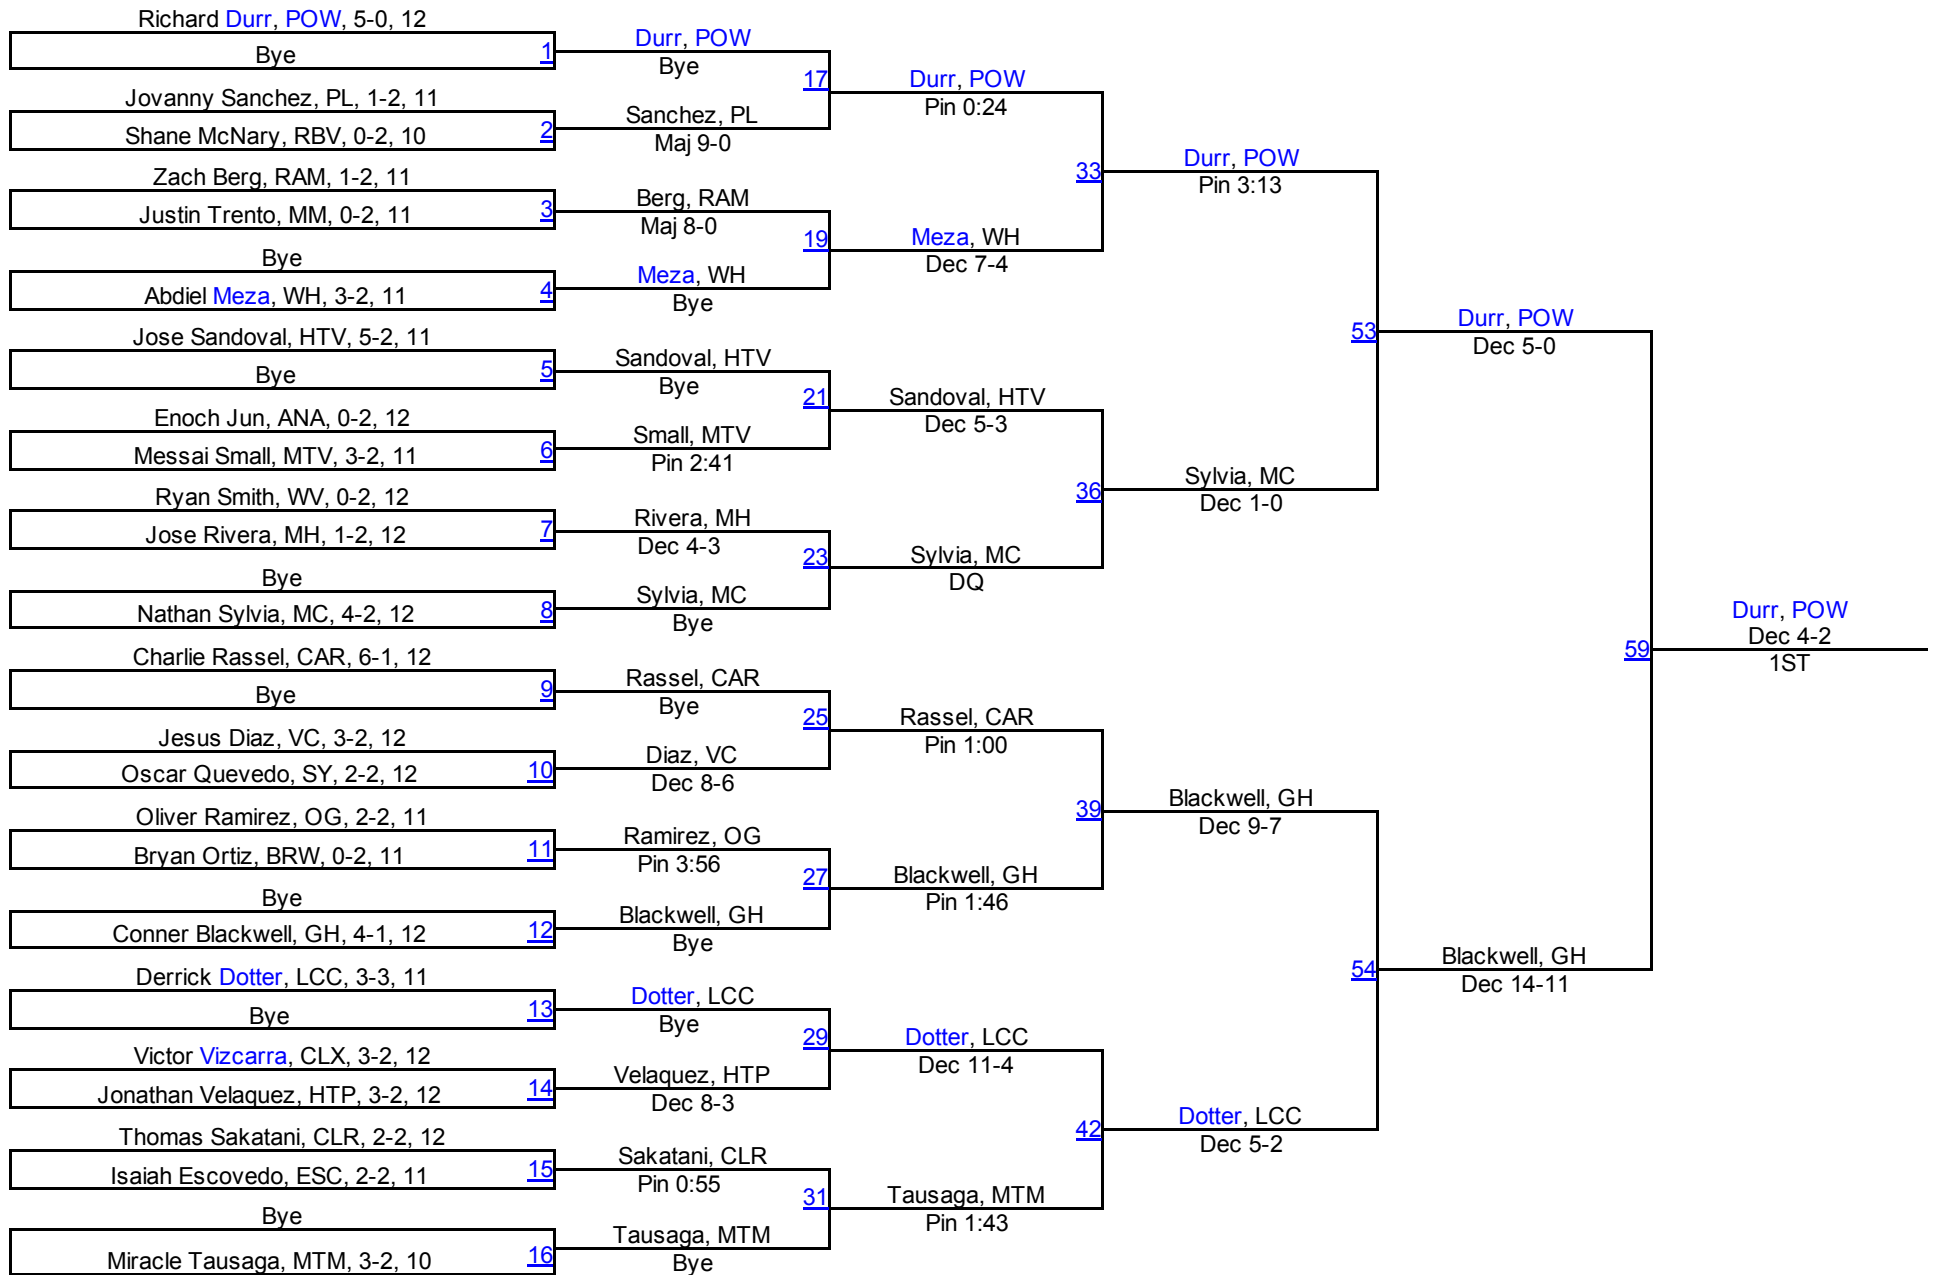

San Diego Section Masters

108

San Diego Section Masters

115

San Diego Section Masters

122

San Diego Section Masters

128

162

San Diego Section Masters

172

San Diego Section Masters

San Diego Section Masters

197

San Diego Section Masters

222

San Diego Section Masters

287

Kelly **Simmons**, POW, 5-0, 12