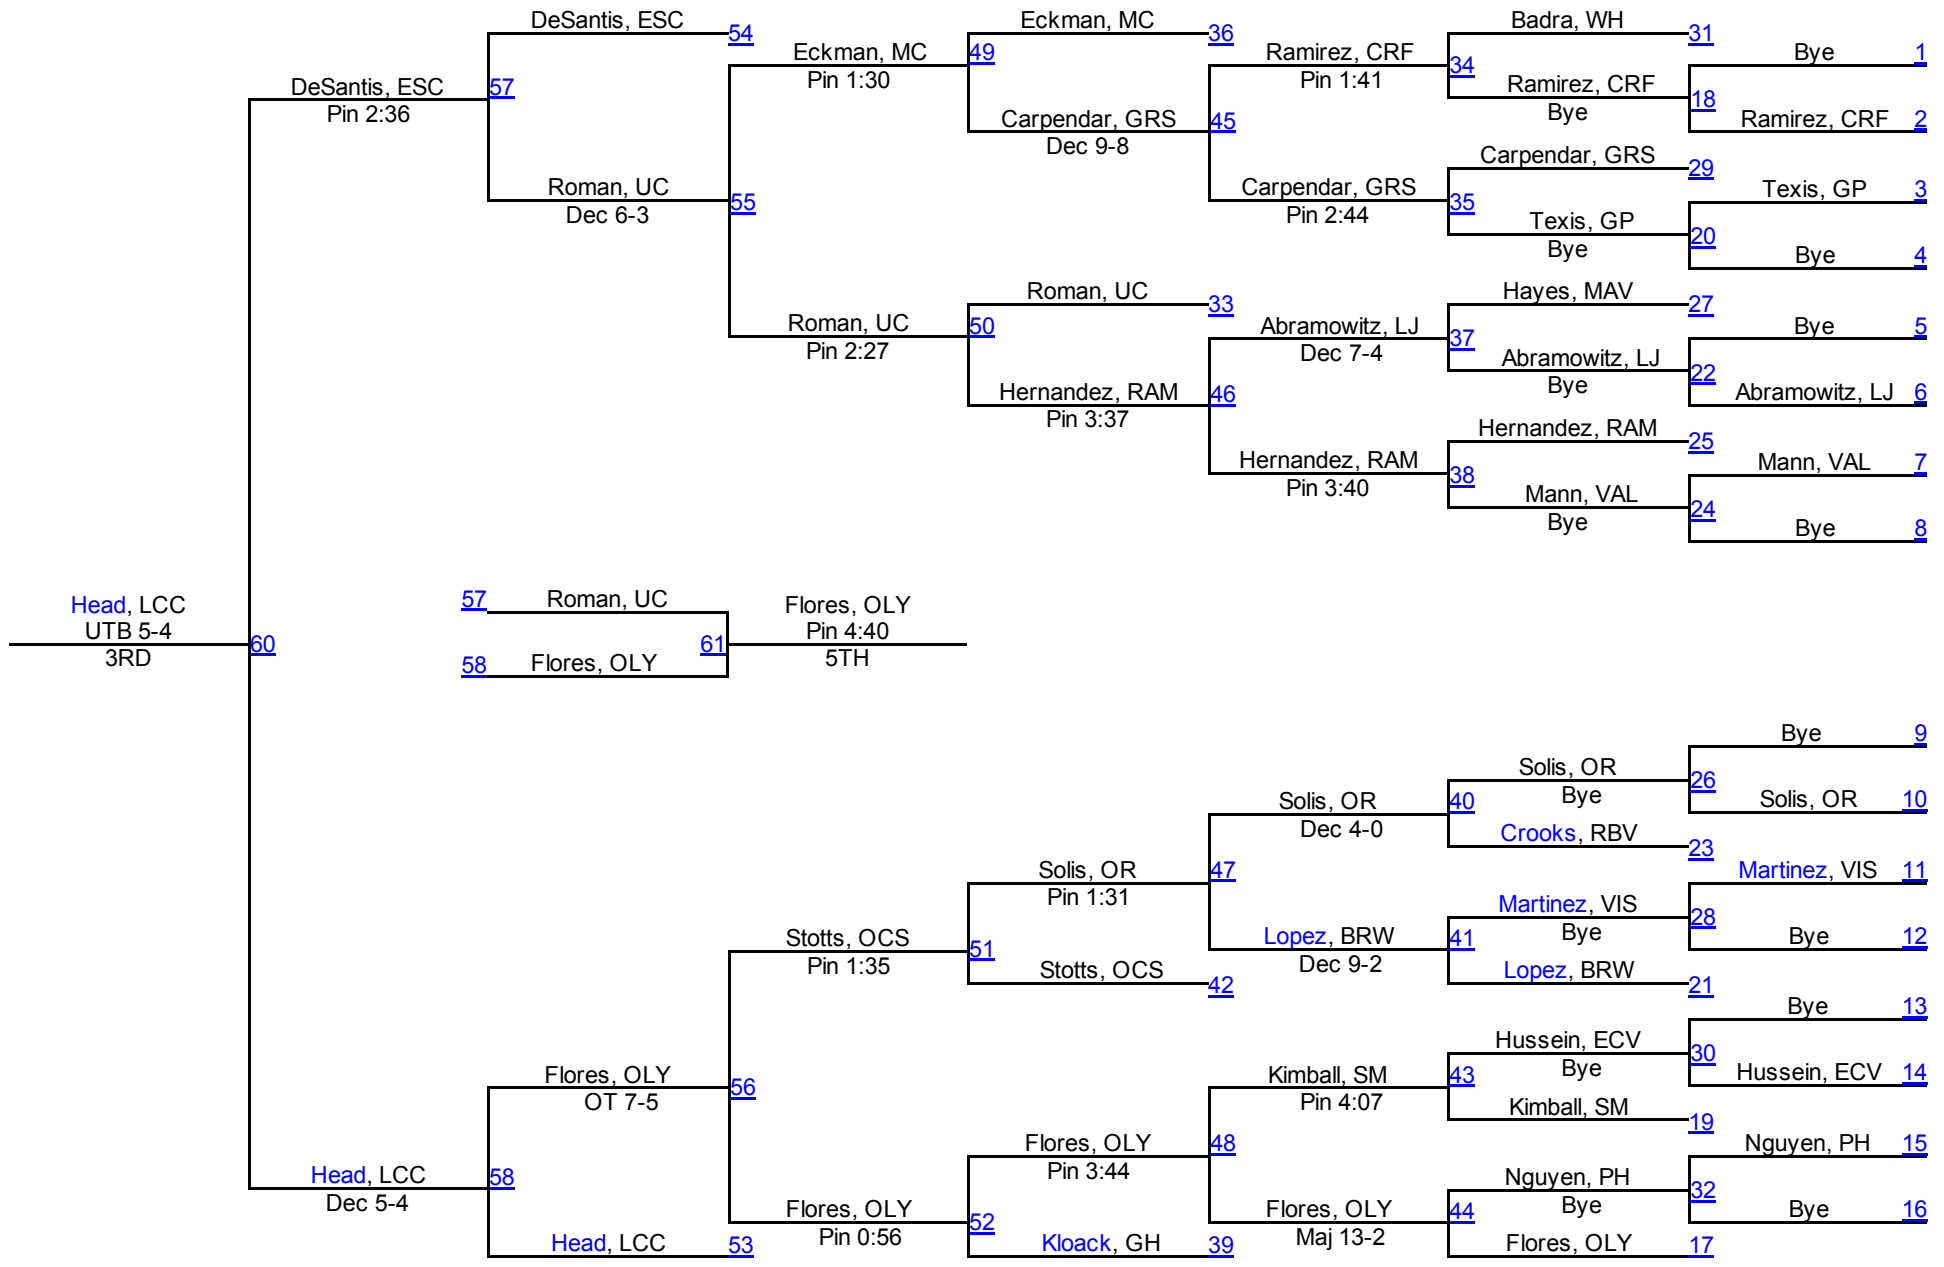

San Diego Section Masters

108

San Diego Section Masters

115

San Diego Section Masters

122

San Diego Section Masters

128

162

San Diego Section Masters

172

San Diego Section Masters

San Diego Section Masters

197

San Diego Section Masters

222

San Diego Section Masters

287

Kelly **Simmons**, POW, 5-0, 12