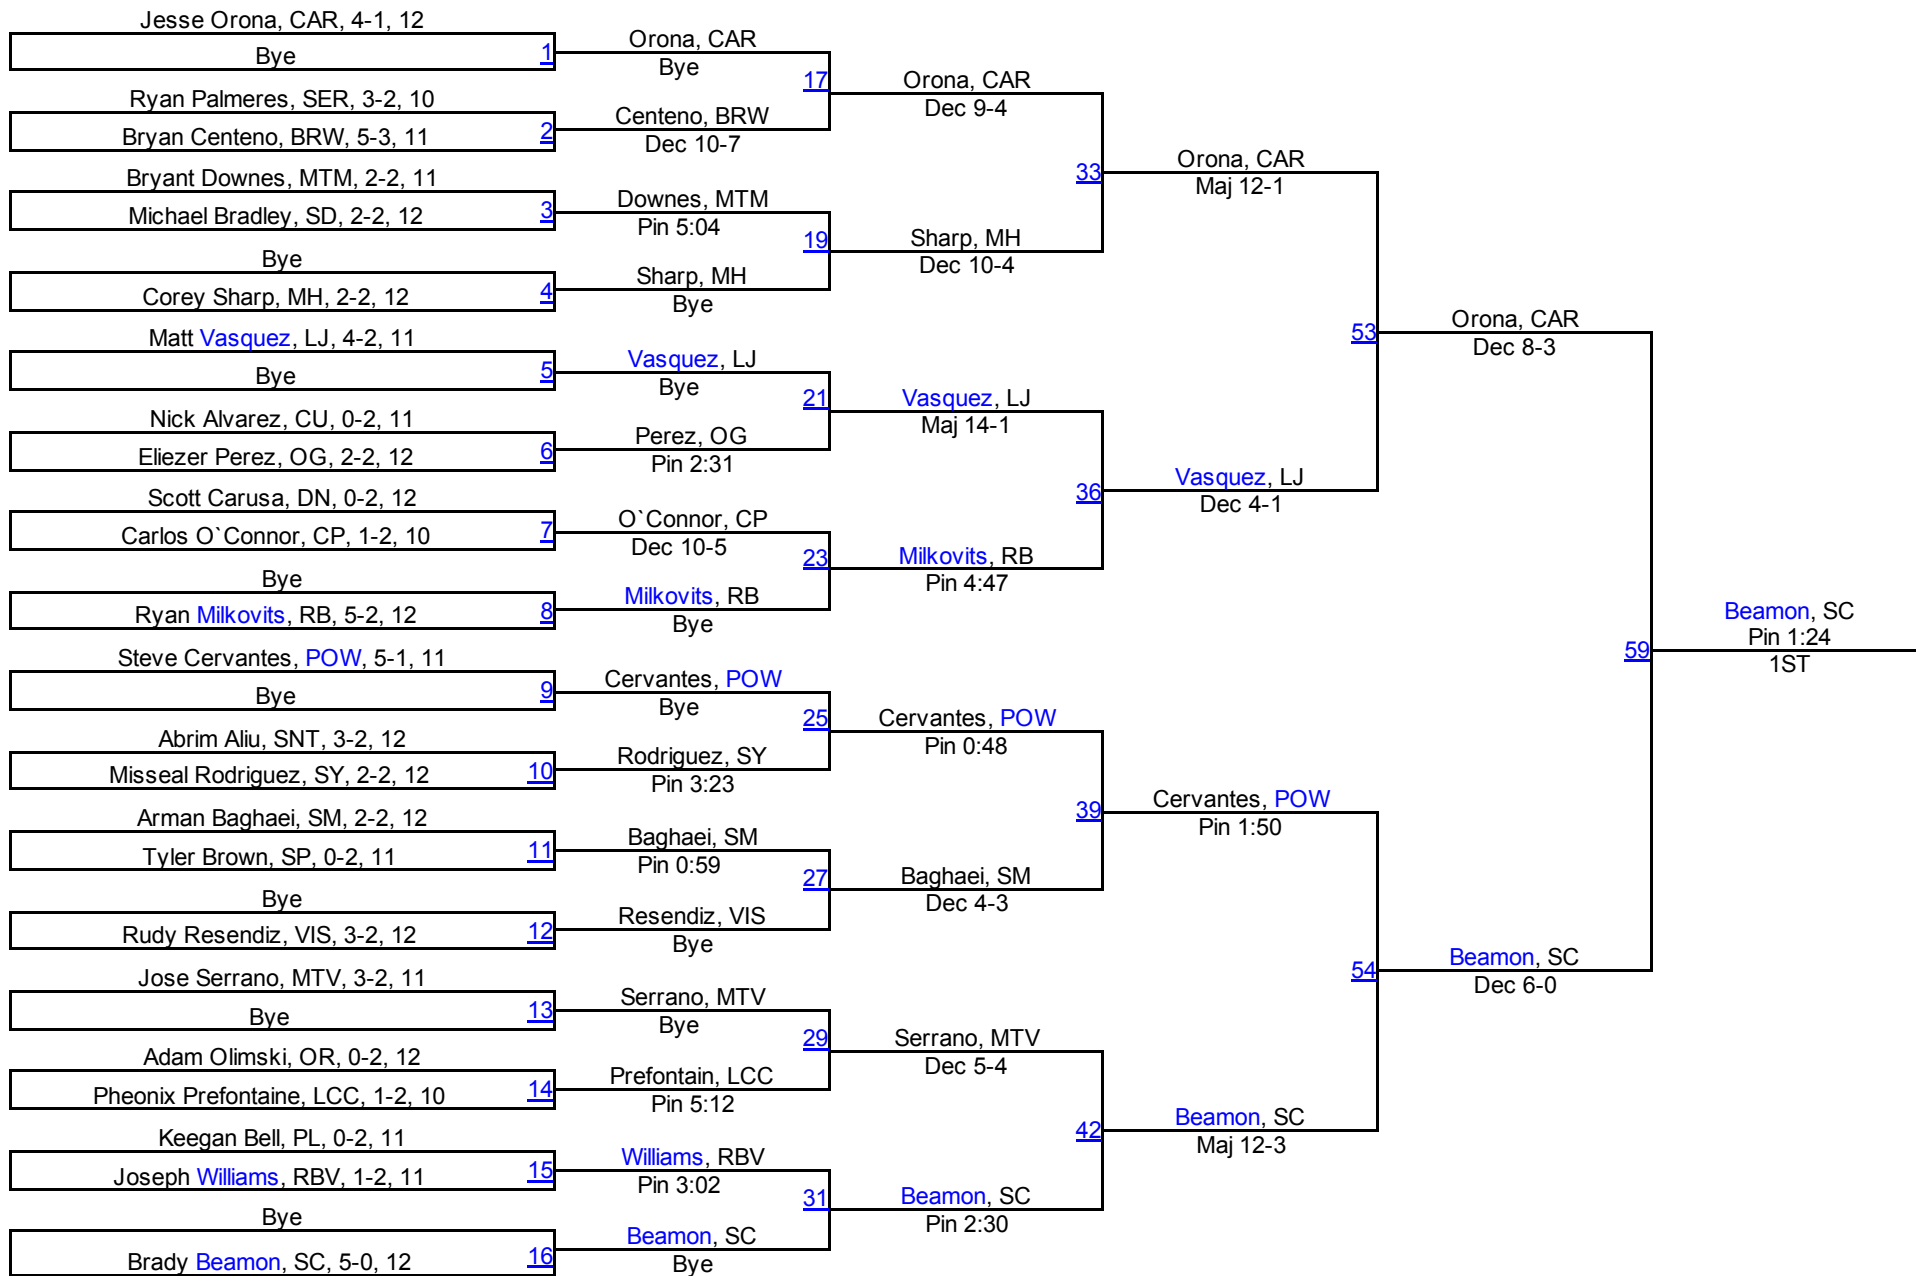

San Diego Section Masters

108

San Diego Section Masters

115

San Diego Section Masters

122

San Diego Section Masters

128

San Diego Section Masters

140

San Diego Section Masters

147

San Diego Section Masters

154

Renas Hassan, ECV, 5-0, 12

San Diego Section Masters

162

San Diego Section Masters

172

San Diego Section Masters

San Diego Section Masters

197

San Diego Section Masters

222