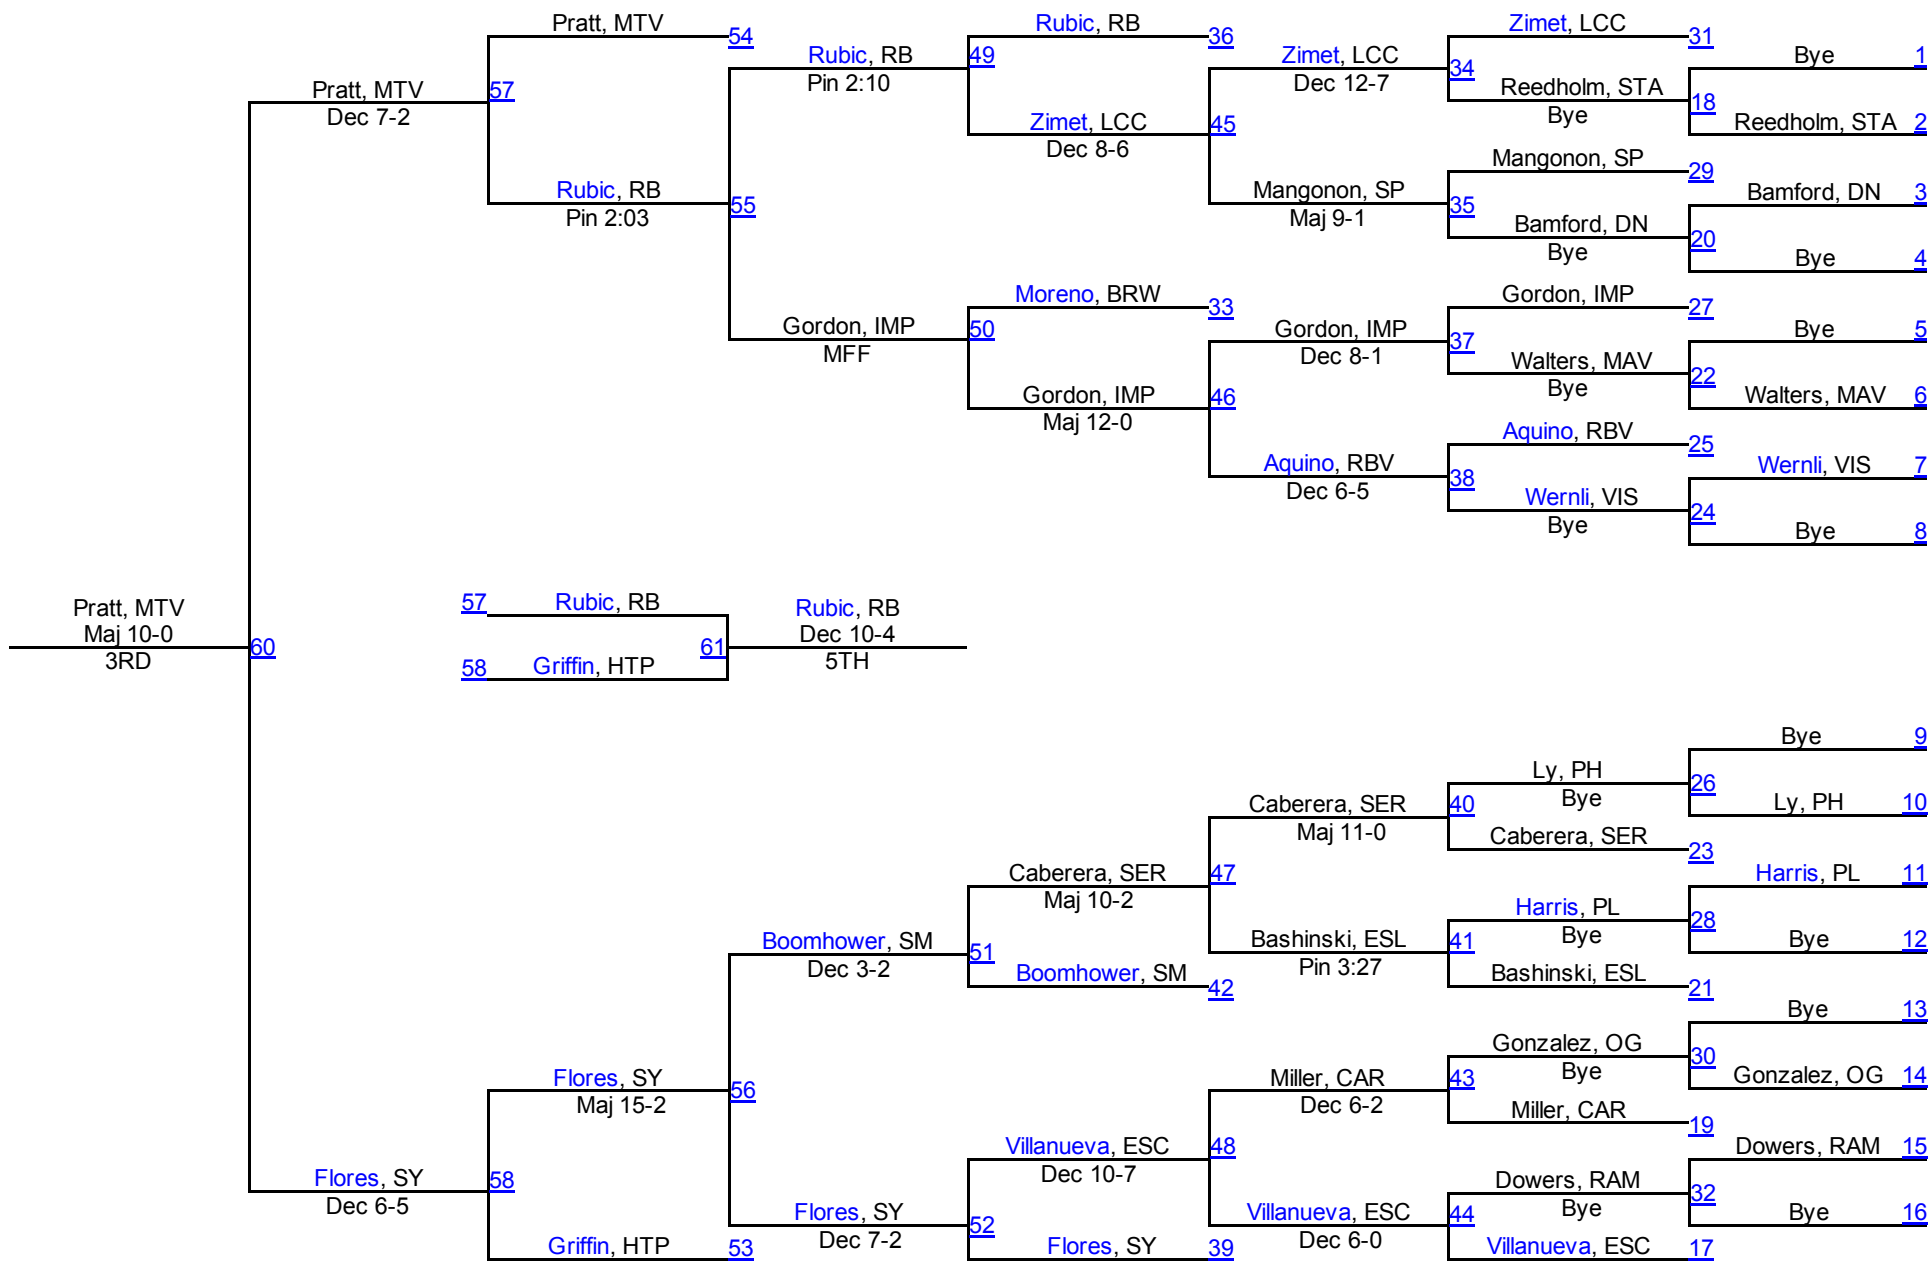

49.Santana	9.0
50.Cathedral Catholic	8.0
51.San Diego	8.0
52.Torrey Pines	8.0
53.Bonita Vista	7.0
54.Hoover	7.0
55.Mater Dei	7.0
56.Morse	7.0
57.Castle Park	6.0
58.Crawford	6.0
59.El Camino	5.0
60.Patrick Henry	5.0
61.Madison	4.0
62.Westview	3.0
63.Army/Navy Academy	0.0
64.Canyon Crest Academy	0.0
65.Guajome Park	0.0
66.Montgomery	0.0
67.Mountain Empire	0.0
68.Southwest (San Diego)	0.0
69.St. Augustine`s	0.0

San Diego Section Masters

108

San Diego Section Masters

115

San Diego Section Masters

122

San Diego Section Masters

128

San Diego Section Masters

140

San Diego Section Masters

147

San Diego Section Masters

154

Renas Hassan, ECV, 5-0, 12

San Diego Section Masters

162

San Diego Section Masters

172

San Diego Section Masters

San Diego Section Masters

197

San Diego Section Masters

222