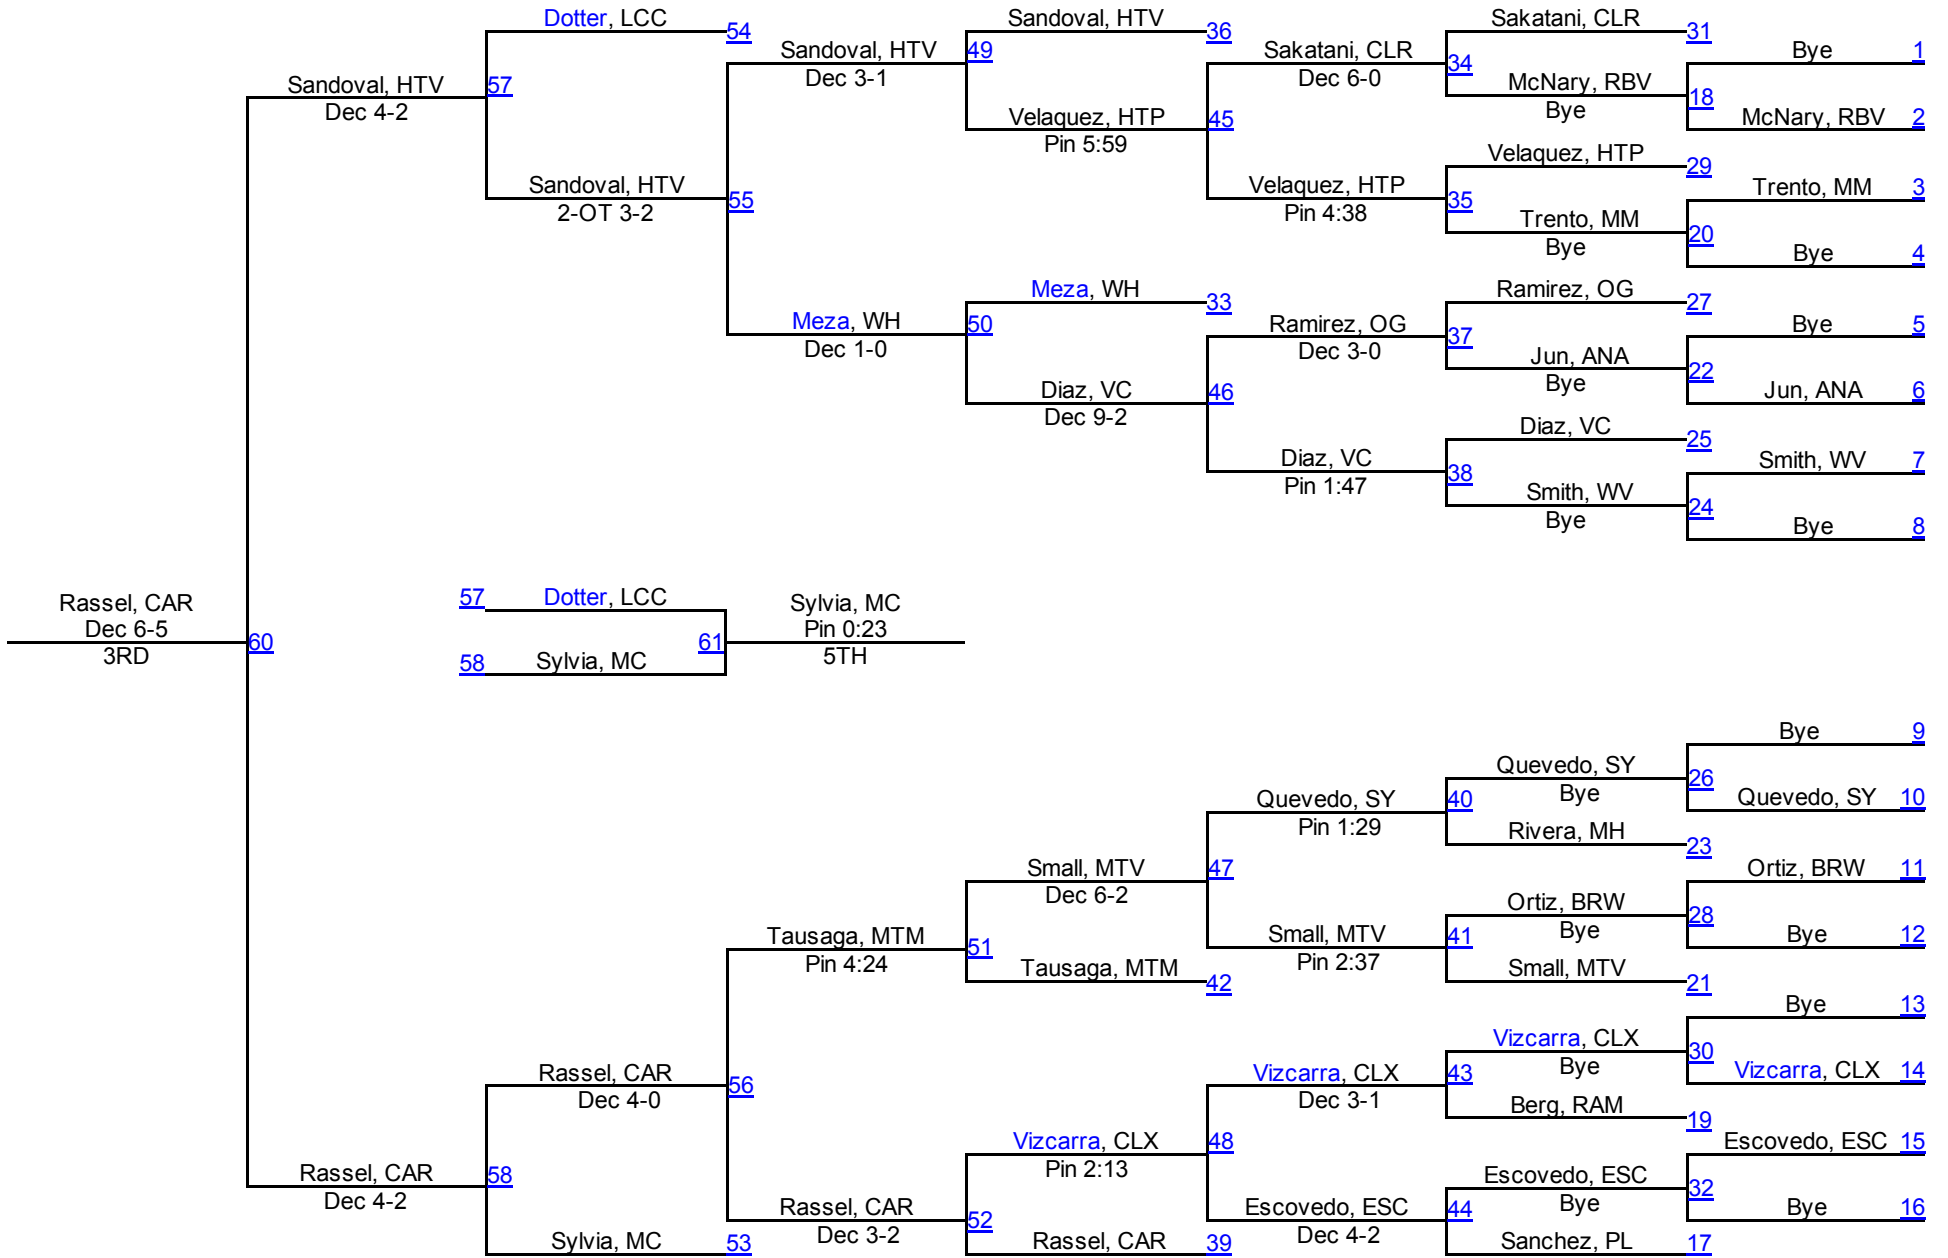

San Diego Section Masters

108

San Diego Section Masters

115

San Diego Section Masters

122

San Diego Section Masters

128

162

San Diego Section Masters

172

San Diego Section Masters

San Diego Section Masters

197

San Diego Section Masters

222

San Diego Section Masters

287

Kelly **Simmons**, POW, 5-0, 12