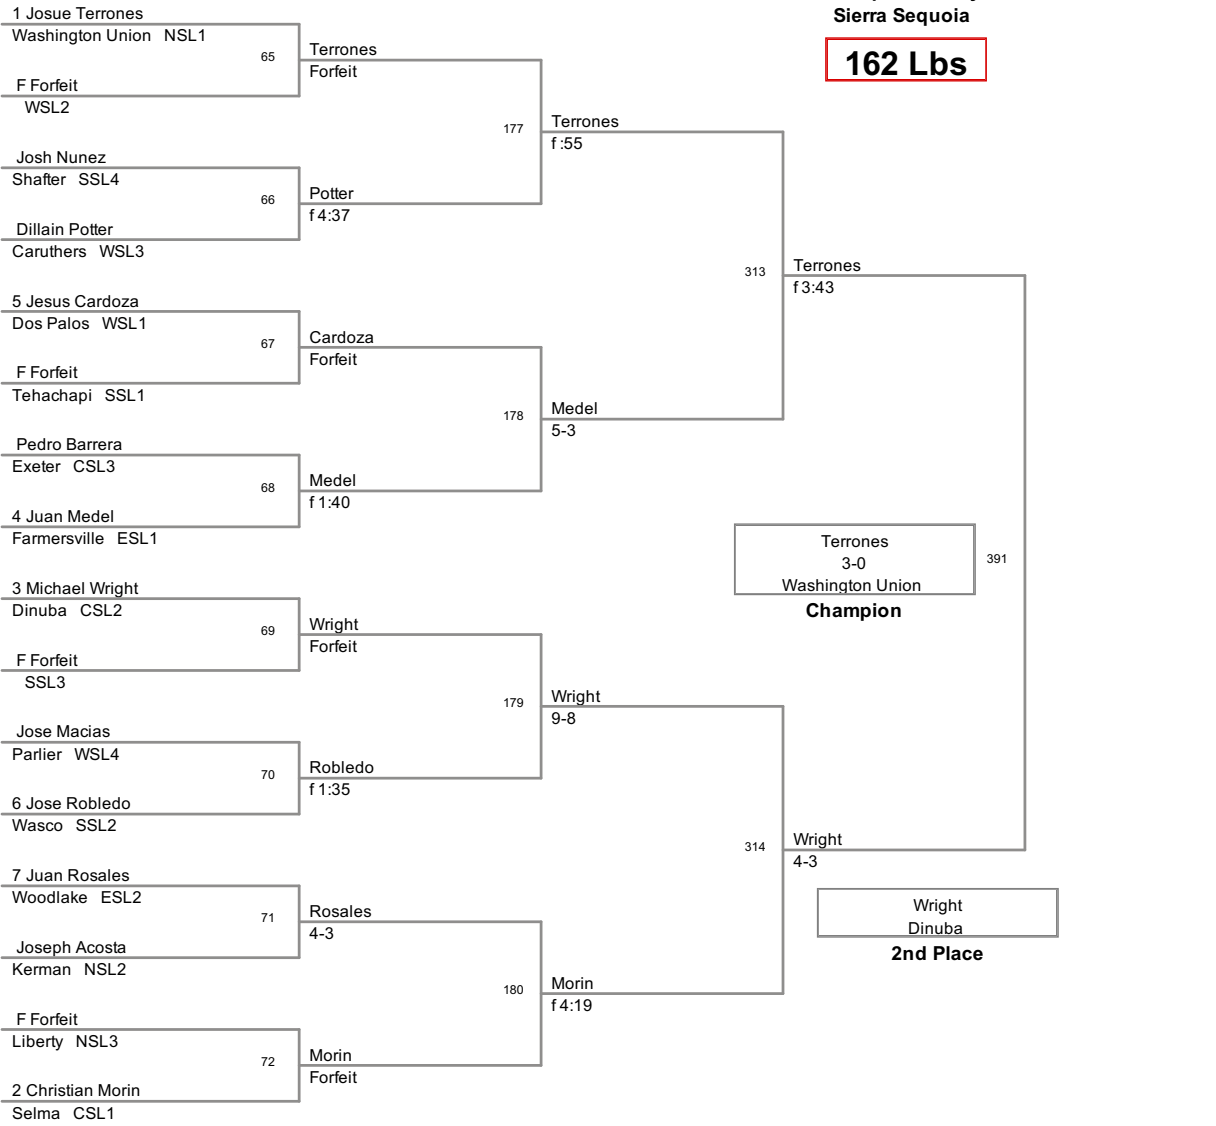

Sierra Sequoia Valley 2012

Sierra Sequoia

147 Lbs

Sierra Sequoia Valley 2012

Sierra Sequoia

154 Lbs

Sierra Sequoia Valley 2012

Sierra Sequoia

162 Lbs

Sierra Sequoia Valley 2012

Sierra Sequoia

172 Lbs

Sierra Sequoia Valley 2012

Sierra Sequoia

184 Lbs

Sierra Sequoia Valley 2012