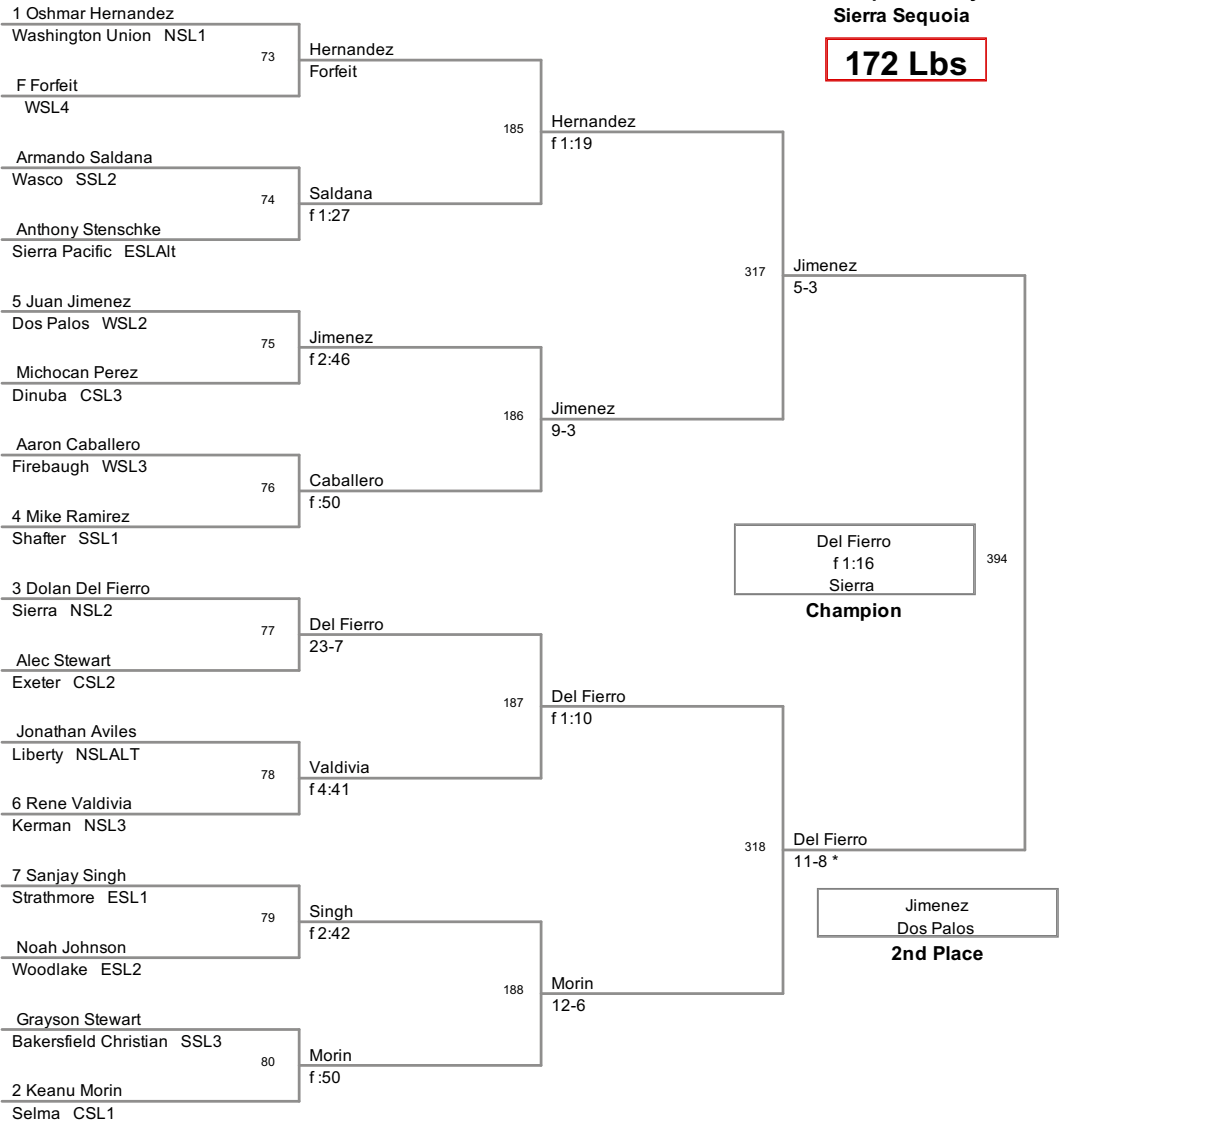

Sierra Sequoia Valley 2012

Sierra Sequoia

147 Lbs

Sierra Sequoia Valley 2012

Sierra Sequoia

154 Lbs

Sierra Sequoia Valley 2012

Sierra Sequoia

162 Lbs

Sierra Sequoia Valley 2012

Sierra Sequoia

172 Lbs

Sierra Sequoia Valley 2012

Sierra Sequoia

184 Lbs

Sierra Sequoia Valley 2012