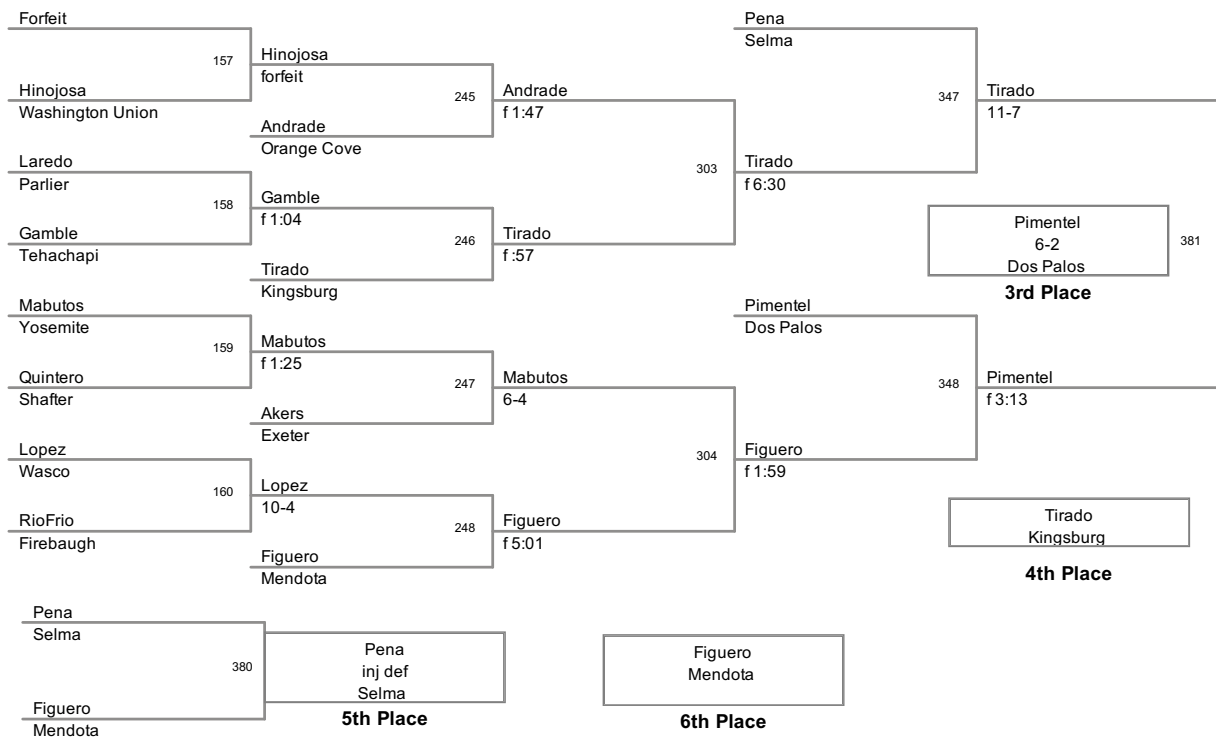

Sierra Sequoia

128 Lbs

Sierra Sequoia Valley 2012

Sierra Sequoia

134 Lbs

Sierra Sequoia Valley 2012

Sierra Sequoia

140 Lbs

Sierra Sequoia Valley 2012

Sierra Sequoia

147 Lbs

Sierra Sequoia Valley 2012

Sierra Sequoia

154 Lbs

Sierra Sequoia Valley 2012

Sierra Sequoia