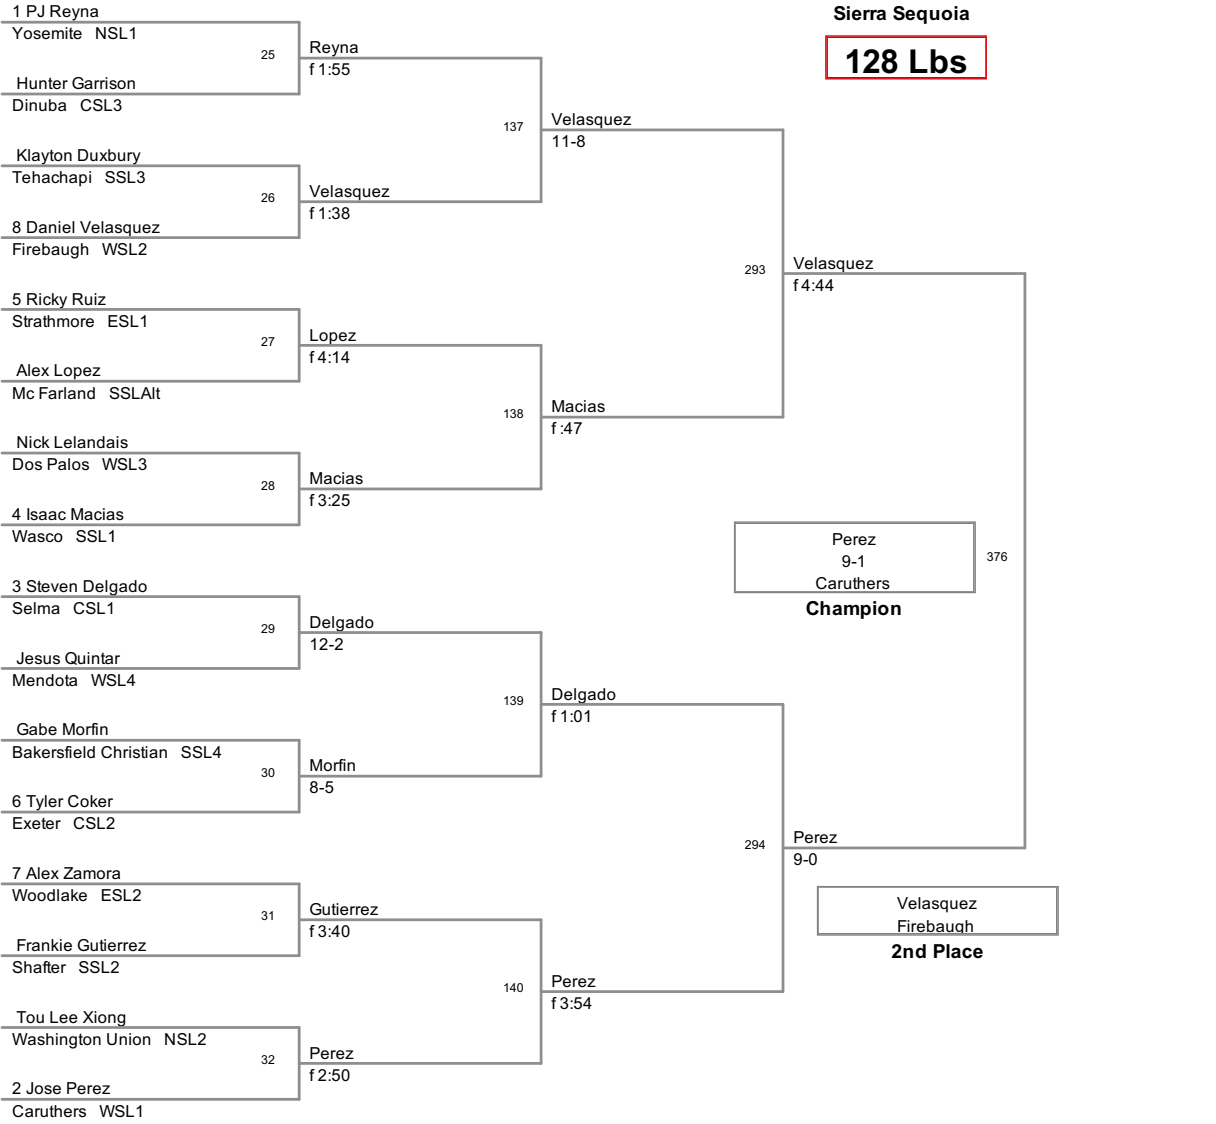

Sierra Sequoia Valley 2012

Sierra Sequoia

128 Lbs