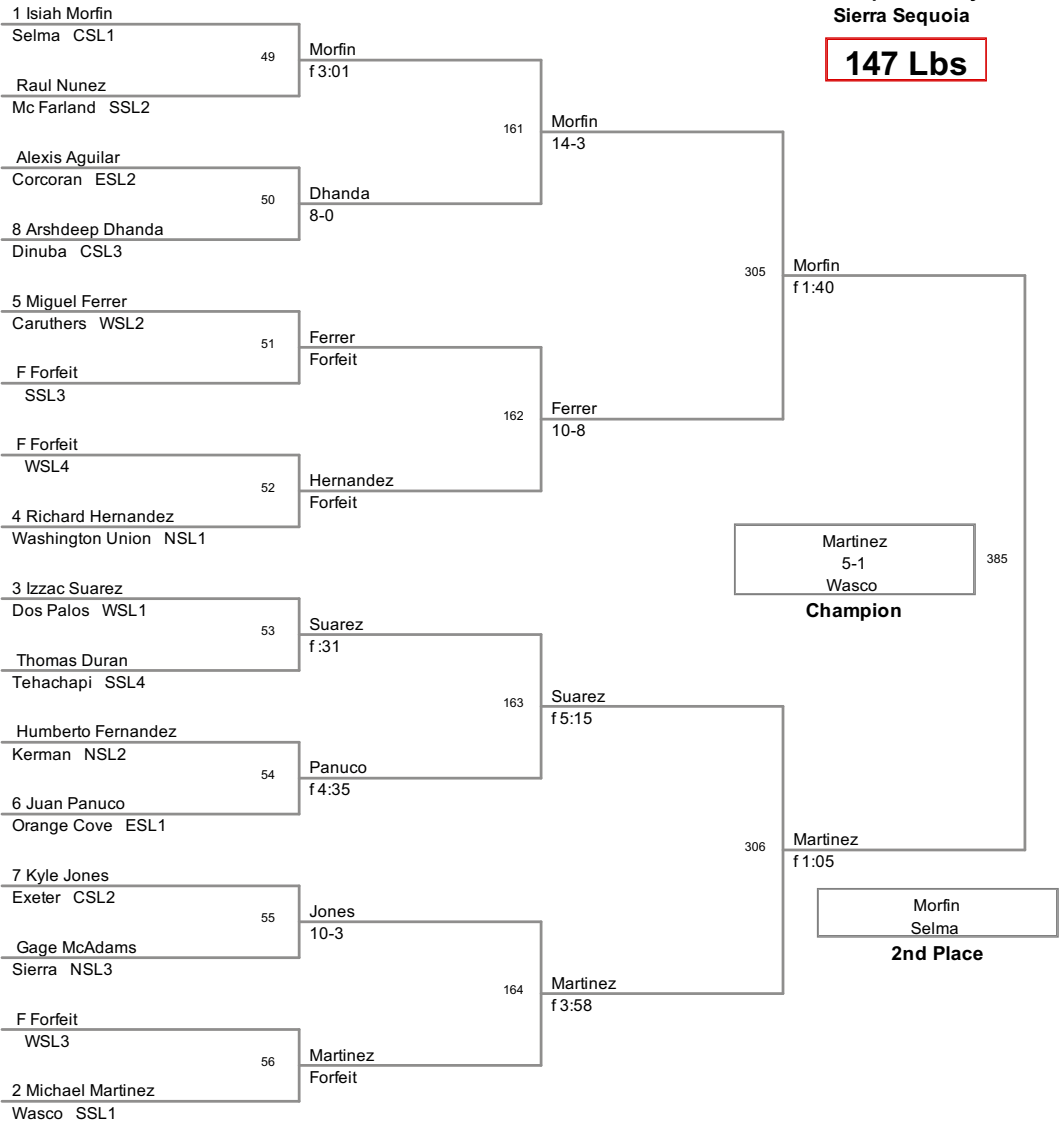

Sierra Sequoia Valley 2012

Sierra Sequoia

147 Lbs