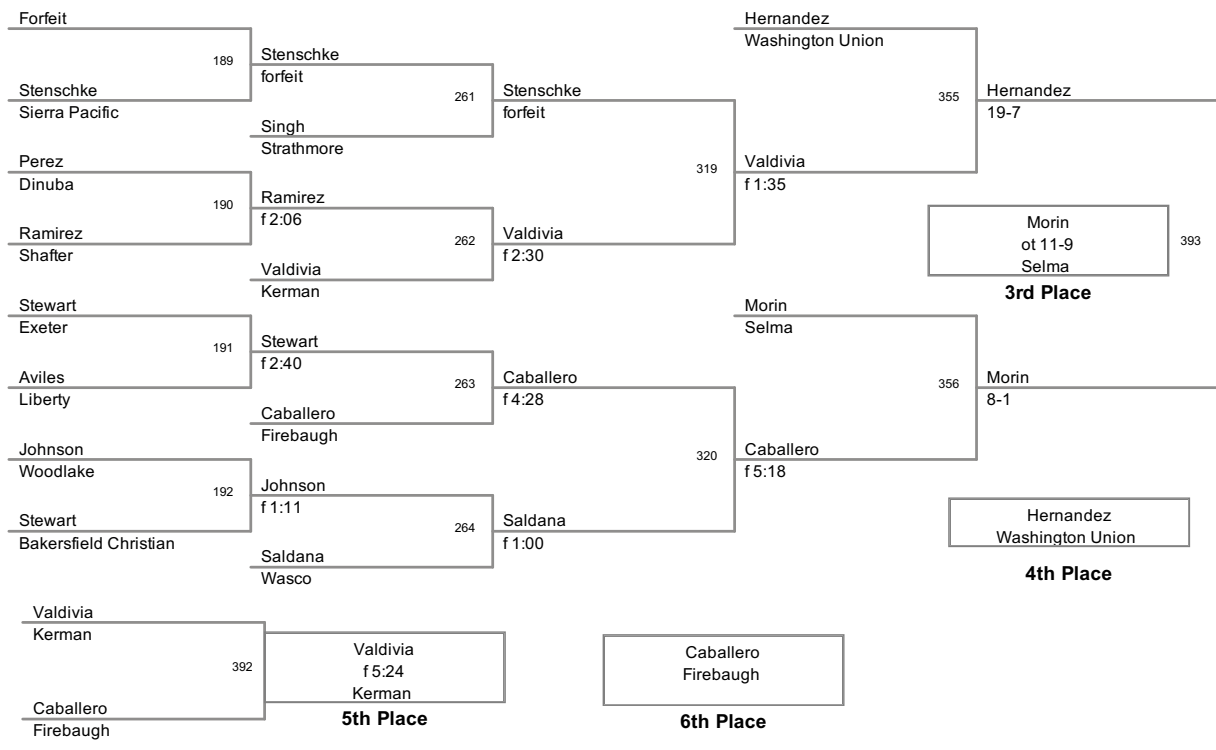

Sierra Sequoia Valley 2012

Sierra Sequoia

172 Lbs