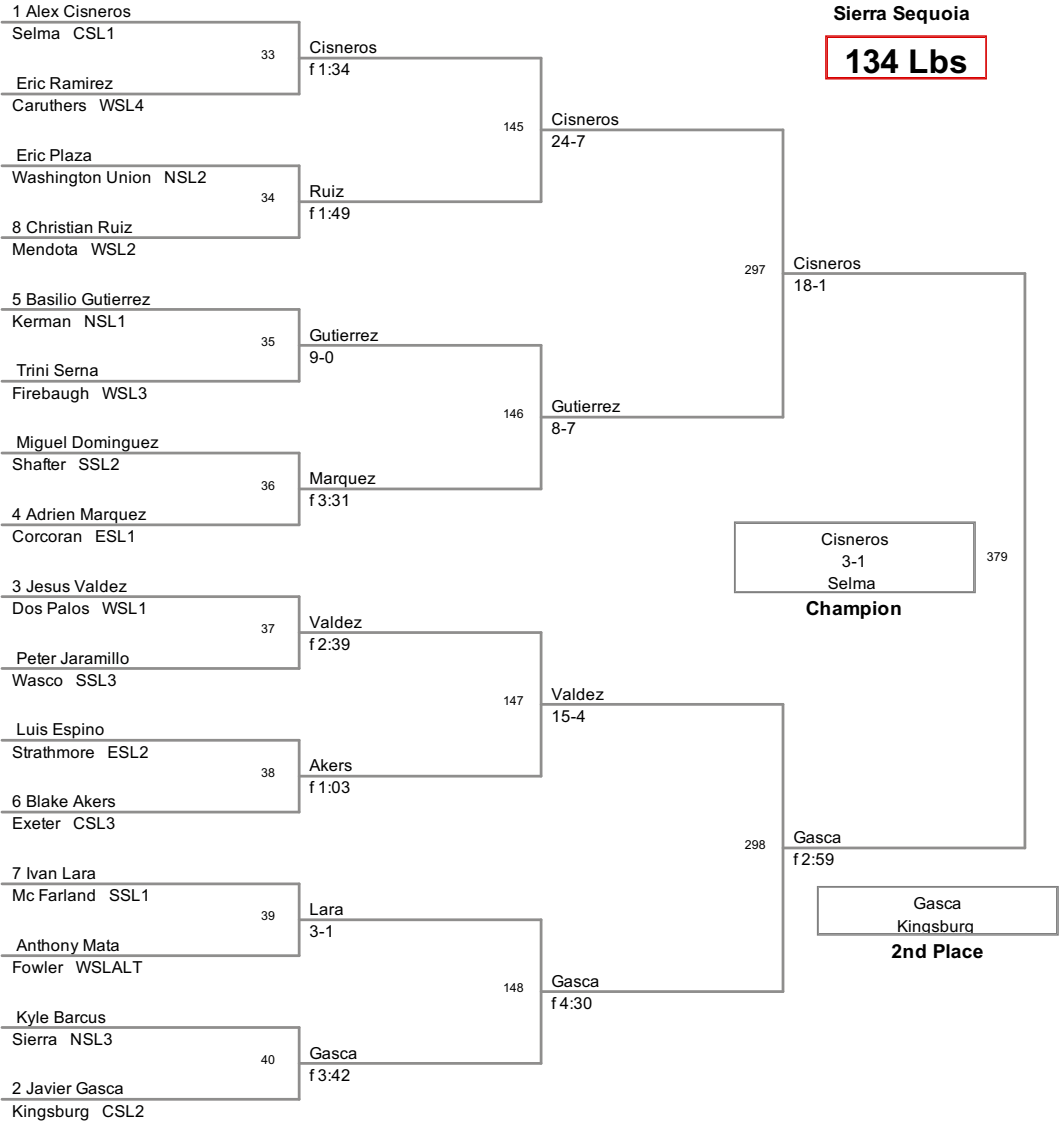

Sierra Sequoia

128 Lbs

Sierra Sequoia Valley 2012

Sierra Sequoia

134 Lbs

Sierra Sequoia Valley 2012

Sierra Sequoia

140 Lbs

Sierra Sequoia Valley 2012

Sierra Sequoia

147 Lbs

Sierra Sequoia Valley 2012

Sierra Sequoia

154 Lbs

Sierra Sequoia Valley 2012

Sierra Sequoia