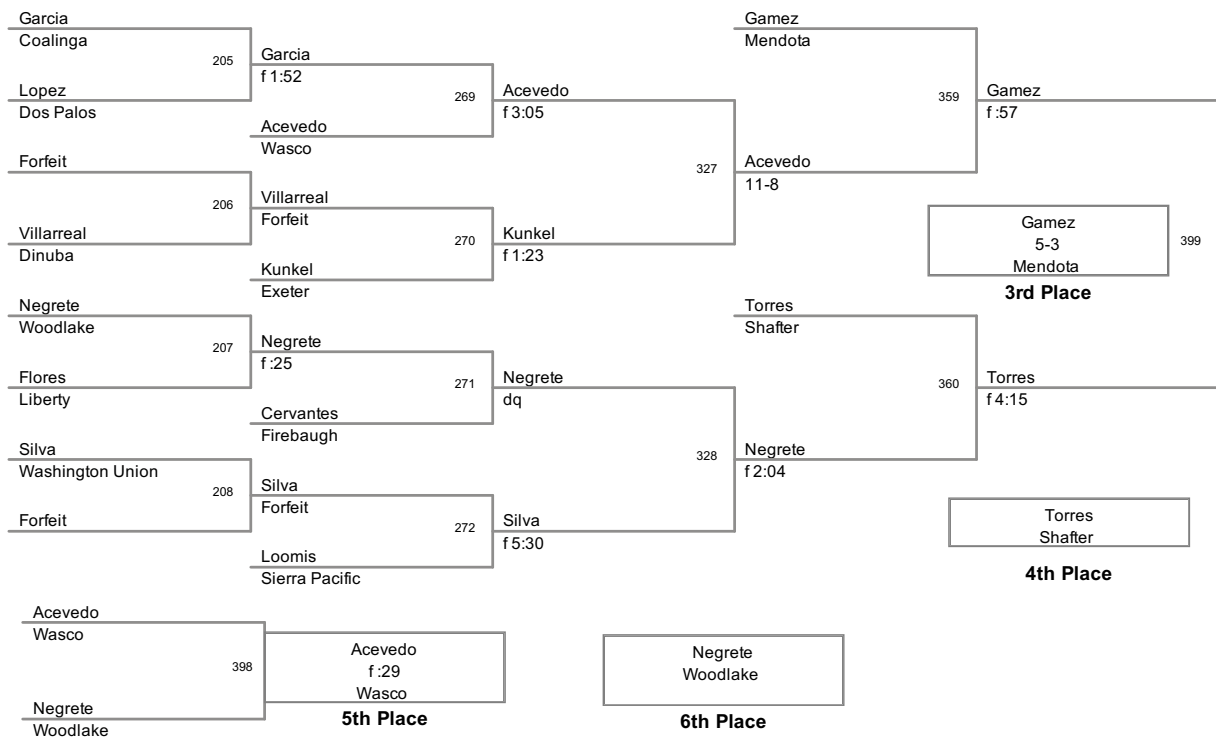

Sierra Sequoia Valley 2012

Sierra Sequoia

147 Lbs

Sierra Sequoia Valley 2012

Sierra Sequoia

154 Lbs

Sierra Sequoia Valley 2012

Sierra Sequoia

162 Lbs

Sierra Sequoia Valley 2012

Sierra Sequoia

172 Lbs

Sierra Sequoia Valley 2012

Sierra Sequoia

184 Lbs

Sierra Sequoia Valley 2012

Sierra Sequoia

197 Lbs

Sierra Sequoia Valley 2012

Sierra Sequoia

222 Lbs

Sierra Sequoia Valley 2012

Sierra Sequoia

287 Lbs