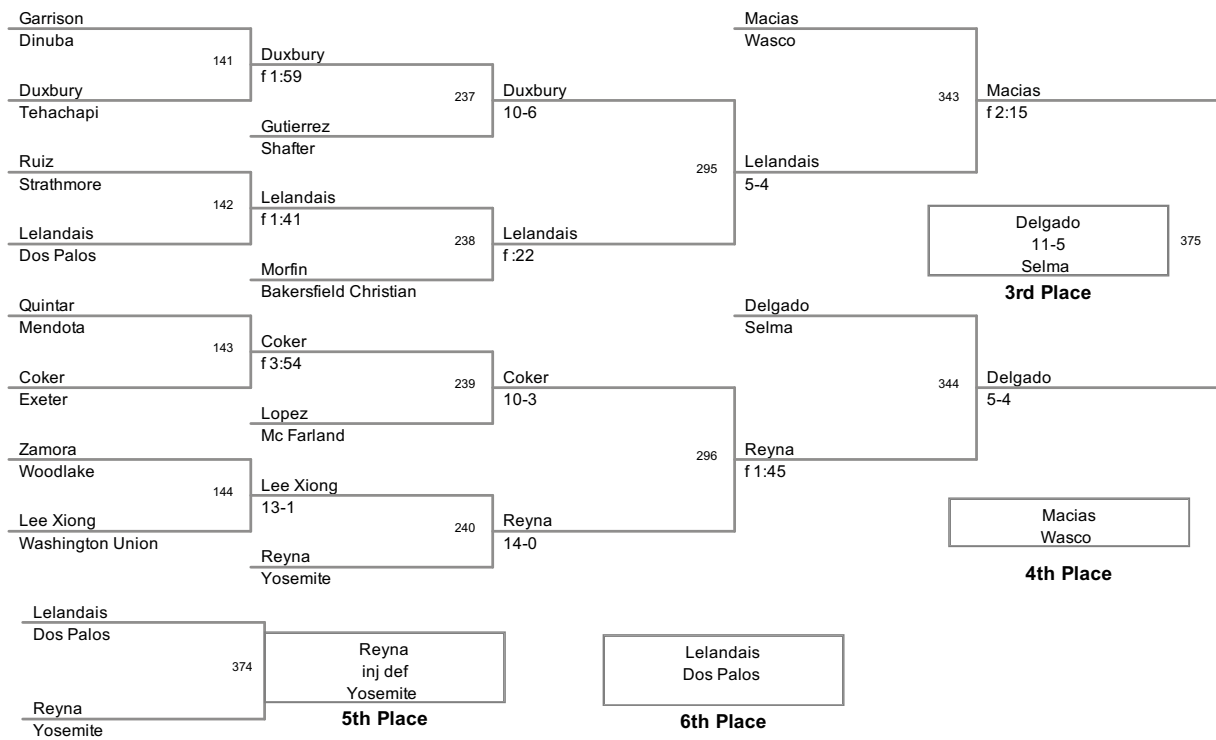

108 Lbs

Sierra Sequoia Valley 2012

Sierra Sequoia

115 Lbs

Sierra Sequoia Valley 2012

Sierra Sequoia

122 Lbs

Sierra Sequoia Valley 2012

Sierra Sequoia

128 Lbs

Sierra Sequoia Valley 2012

Sierra Sequoia

134 Lbs

Sierra Sequoia Valley 2012

Sierra Sequoia

140 Lbs