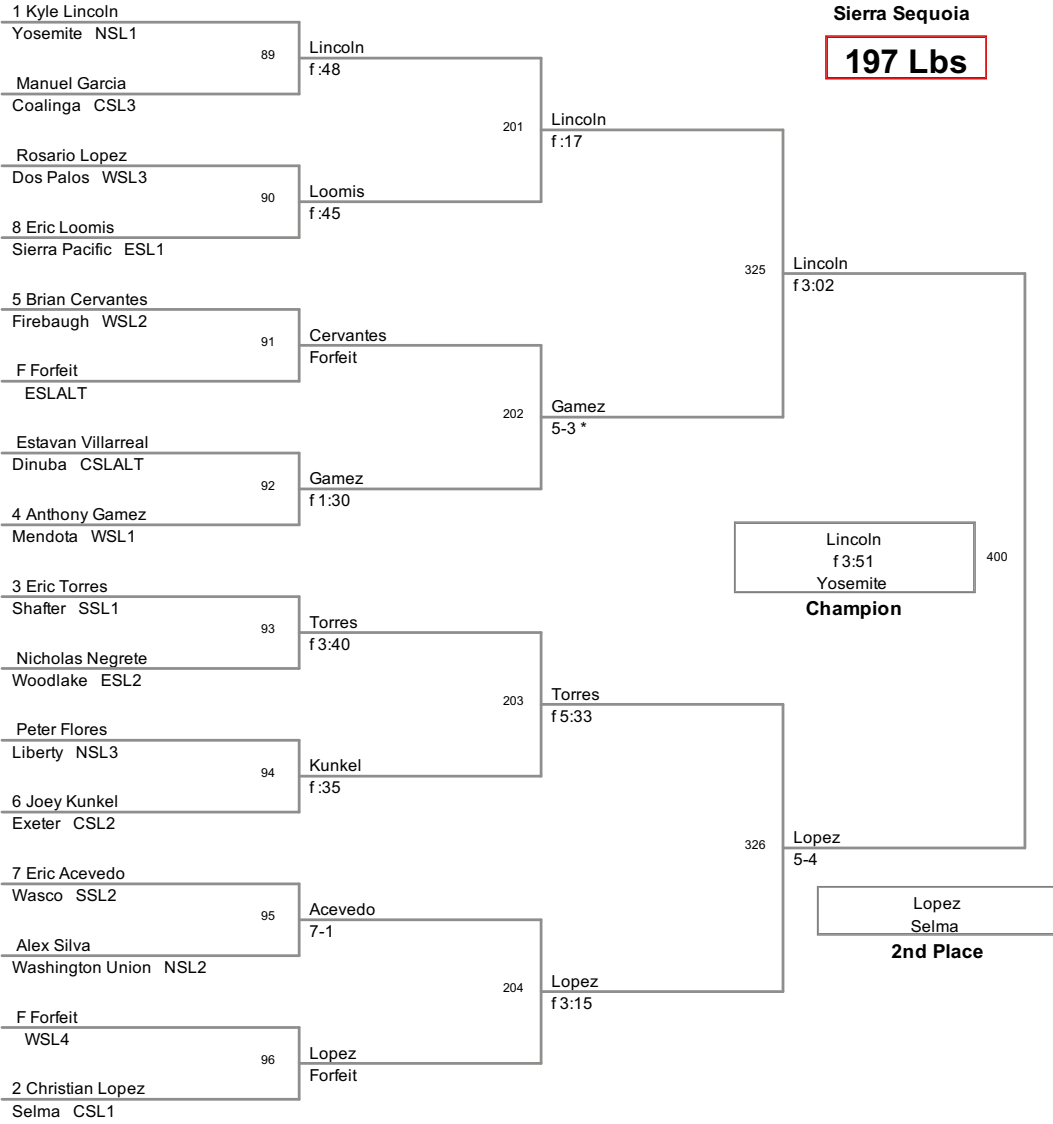

Sierra Sequoia Valley 2012

Sierra Sequoia

197 Lbs