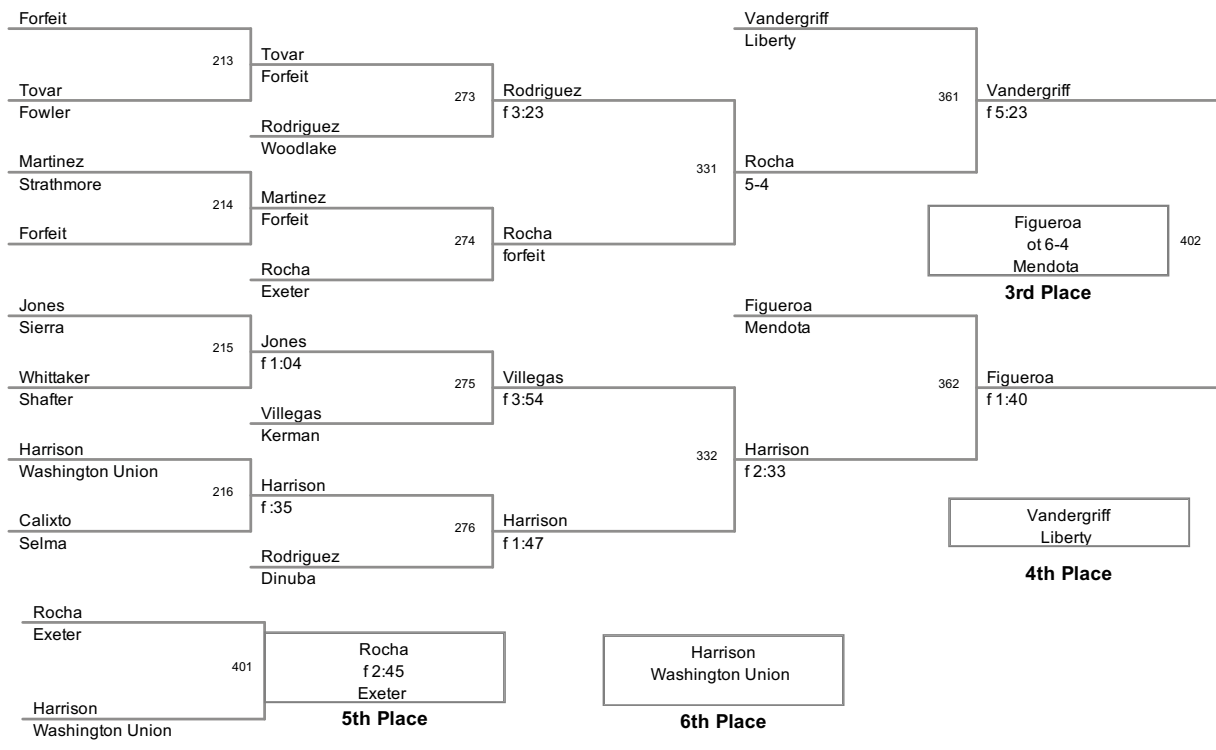

Sierra Sequoia

197 Lbs

Sierra Sequoia Valley 2012

Sierra Sequoia

222 Lbs

Sierra Sequoia Valley 2012

Sierra Sequoia

287 Lbs