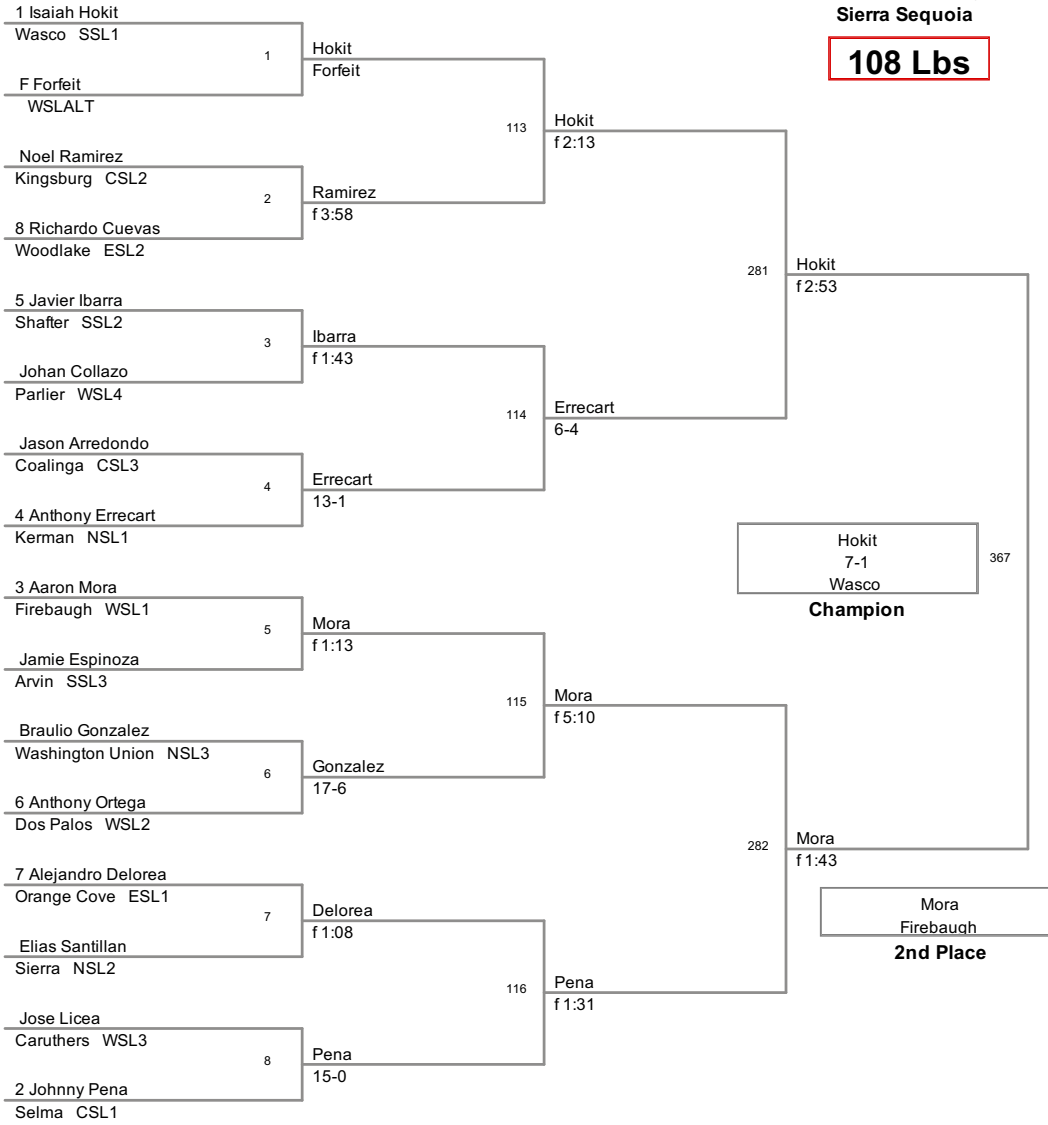

Sierra Sequoia Valley 2012
Sierra Sequoia

108 Lbs