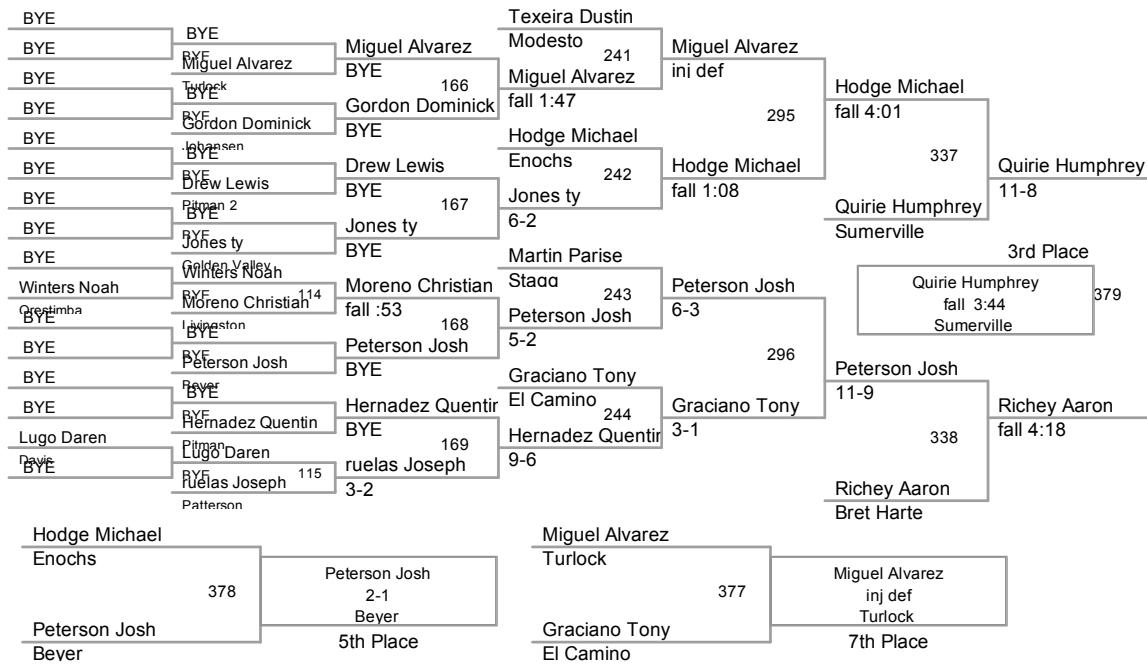

106 Lbs

113 Lbs

MJC Invitational
MJC Invitational Division

120 Lbs

126 Lbs

132 Lbs

138 Lbs

145 Lbs

152 Lbs

160 Lbs

170 Lbs

182 Lbs

195 Lbs

220 Lbs

285 Lbs