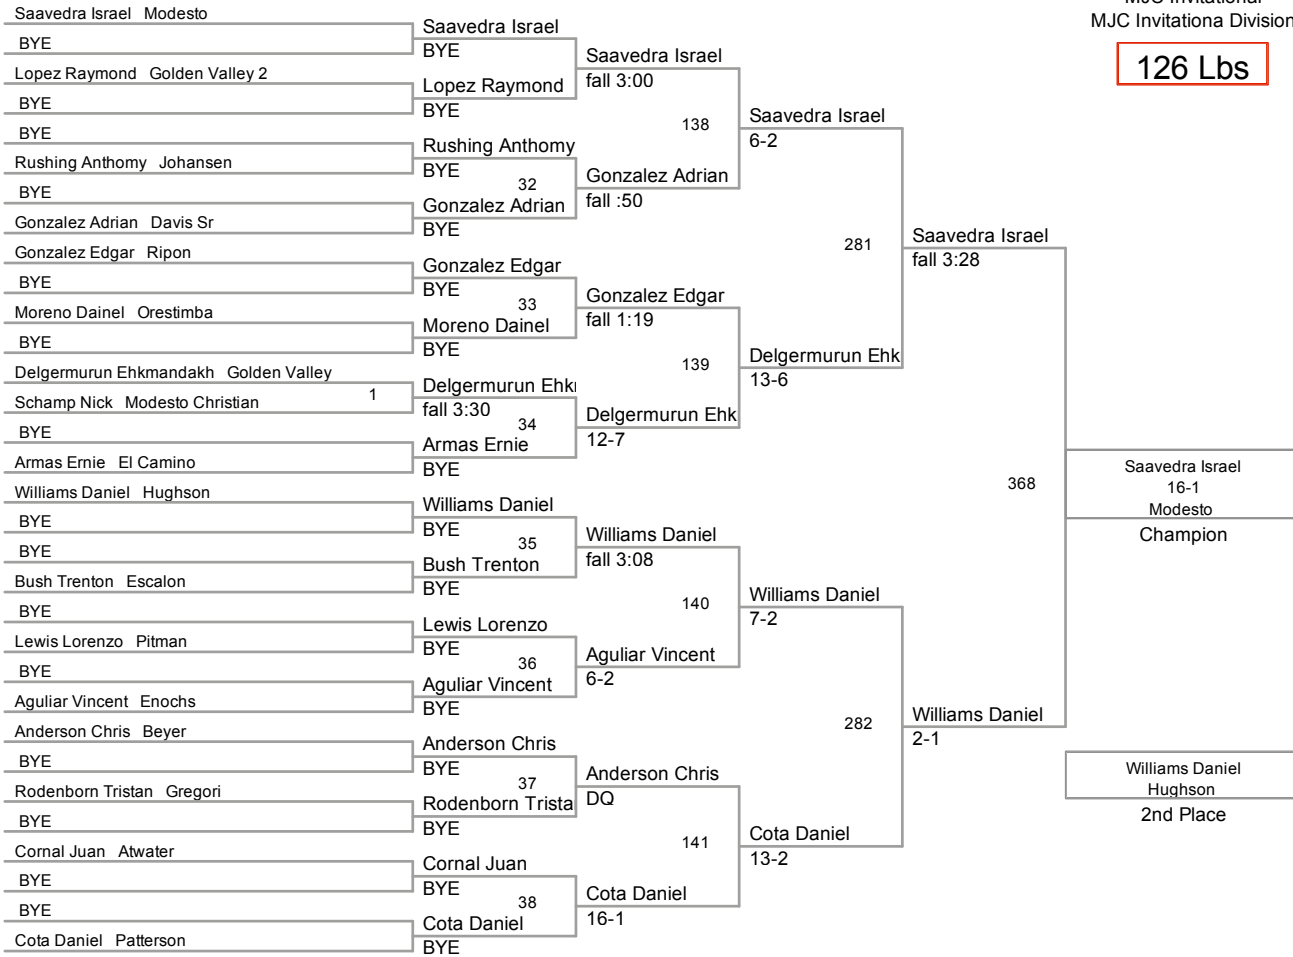

106 Lbs

113 Lbs

MJC Invitational
MJC Invitational Division

120 Lbs

126 Lbs

132 Lbs

138 Lbs

145 Lbs

152 Lbs

160 Lbs

170 Lbs

182 Lbs

195 Lbs

220 Lbs

285 Lbs