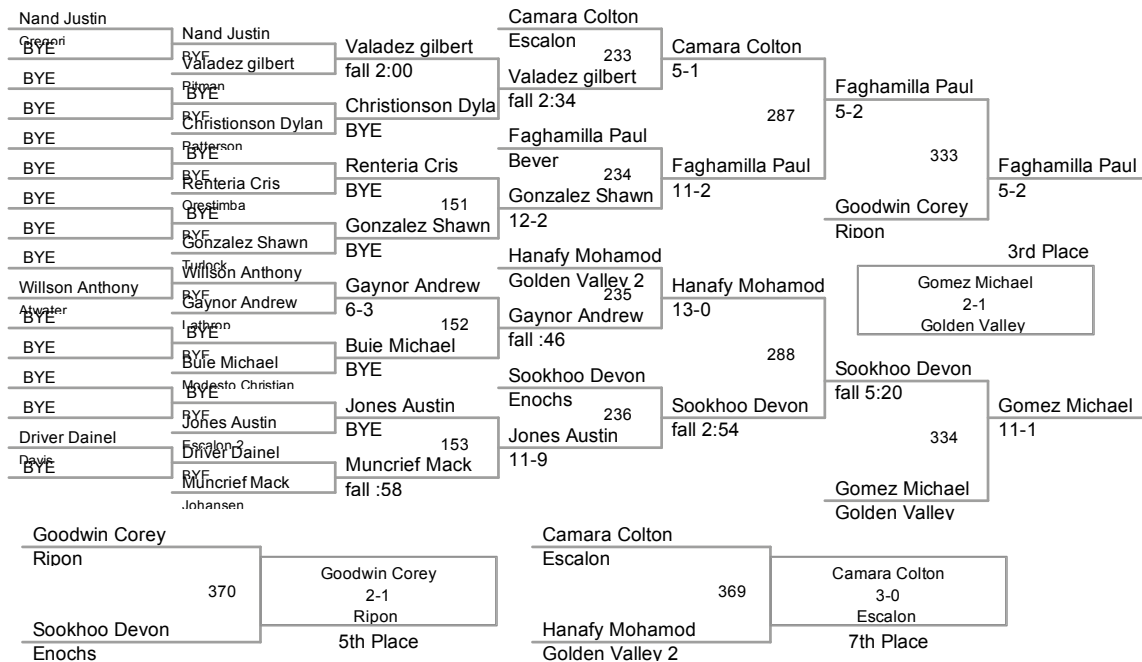

106 Lbs

113 Lbs

MJC Invitational
MJC Invitational Division

120 Lbs

126 Lbs

132 Lbs

138 Lbs

145 Lbs

152 Lbs

160 Lbs

170 Lbs

182 Lbs

195 Lbs

220 Lbs

285 Lbs