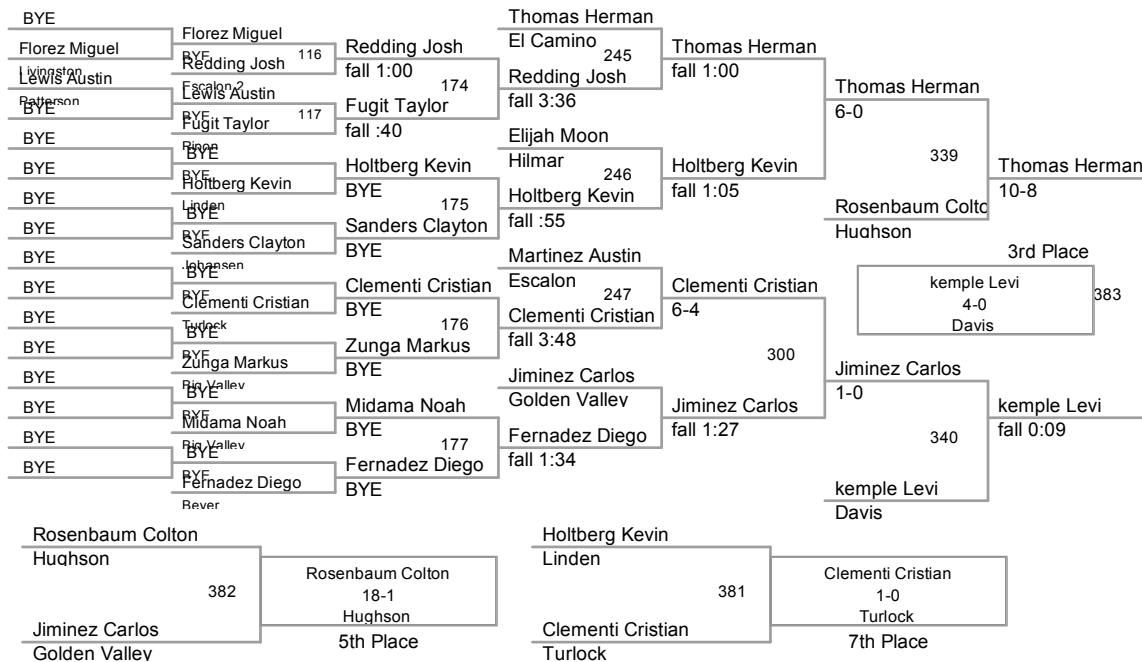

106 Lbs

113 Lbs

MJC Invitational
MJC Invitational Division

120 Lbs

126 Lbs

132 Lbs

138 Lbs

145 Lbs

152 Lbs

160 Lbs

170 Lbs

182 Lbs

195 Lbs

220 Lbs

285 Lbs