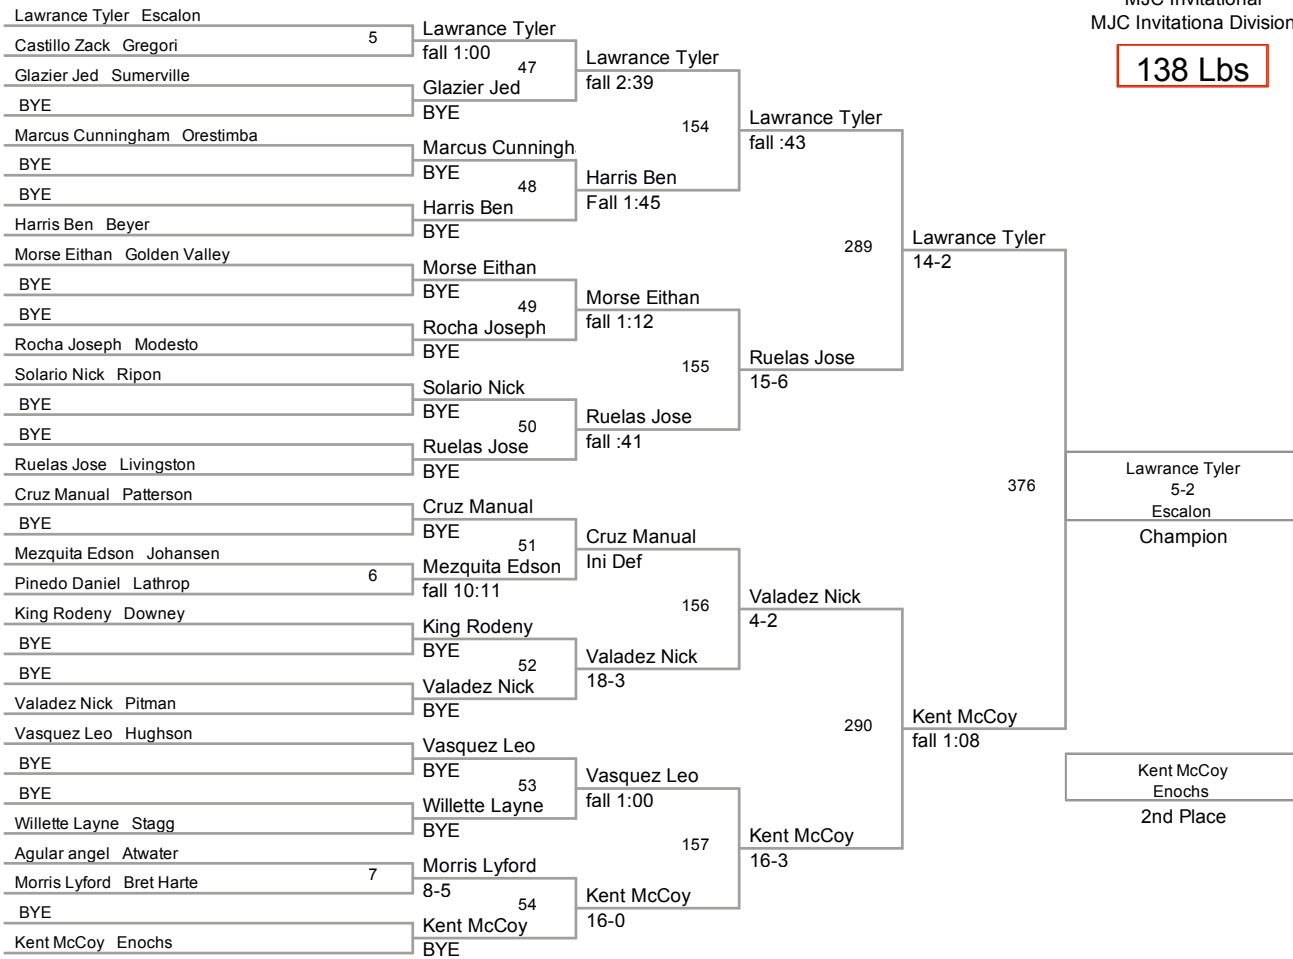

106 Lbs

113 Lbs

MJC Invitational
MJC Invitational Division

120 Lbs

126 Lbs

132 Lbs

138 Lbs

145 Lbs

152 Lbs

160 Lbs

170 Lbs

182 Lbs

195 Lbs

220 Lbs

285 Lbs