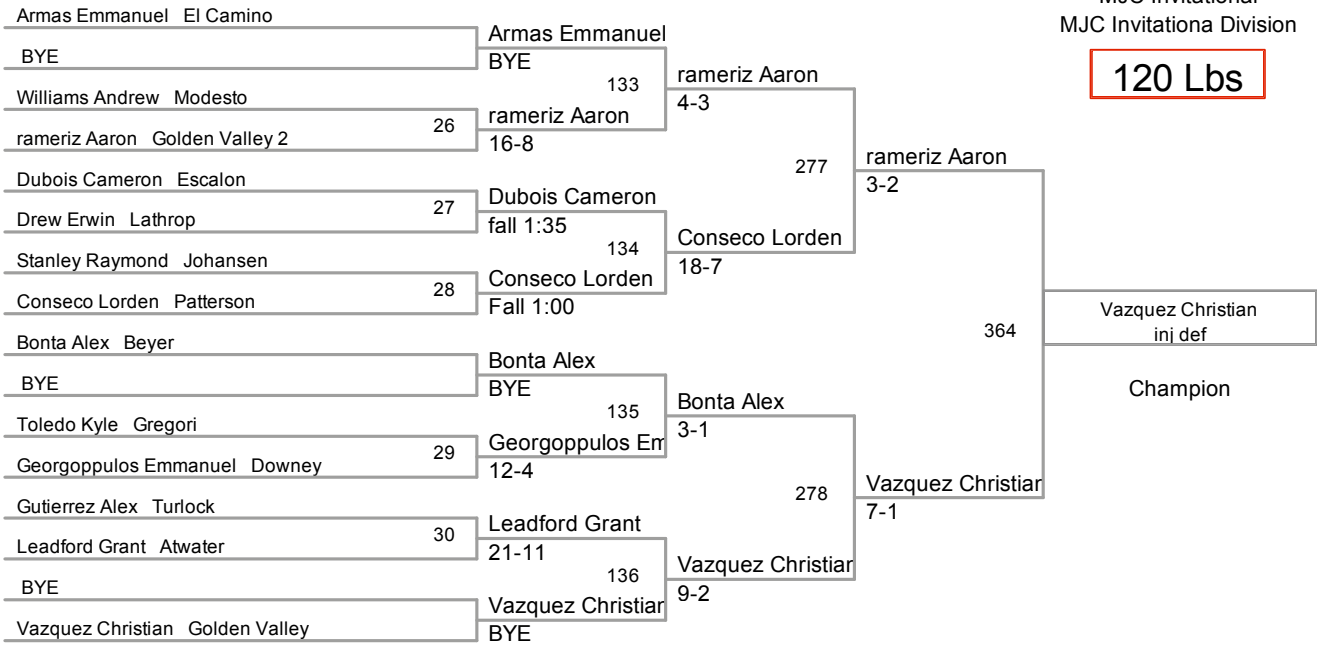

106 Lbs

113 Lbs

MJC Invitational
MJC Invitational Division

120 Lbs

126 Lbs

132 Lbs

138 Lbs

145 Lbs

152 Lbs

160 Lbs

170 Lbs

182 Lbs

195 Lbs

220 Lbs

285 Lbs