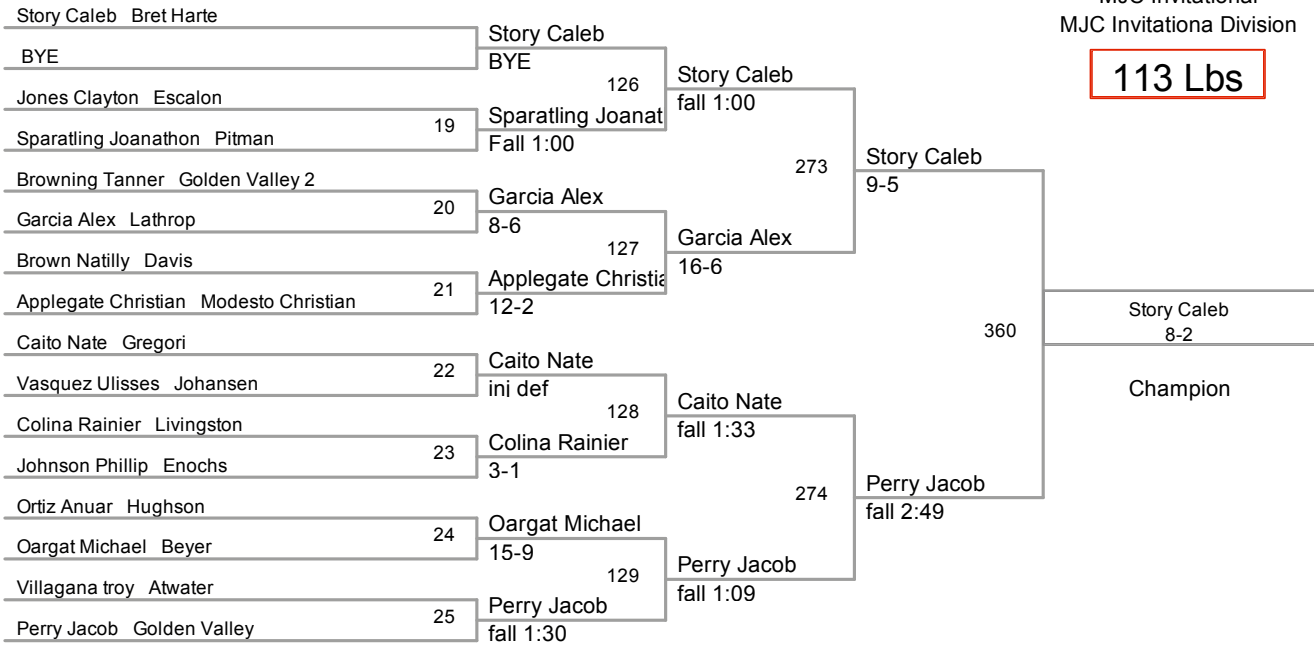

106 Lbs

113 Lbs

MJC Invitational
MJC Invitational Division

120 Lbs

126 Lbs

132 Lbs

138 Lbs

145 Lbs

152 Lbs

160 Lbs

170 Lbs

182 Lbs

195 Lbs

220 Lbs

285 Lbs