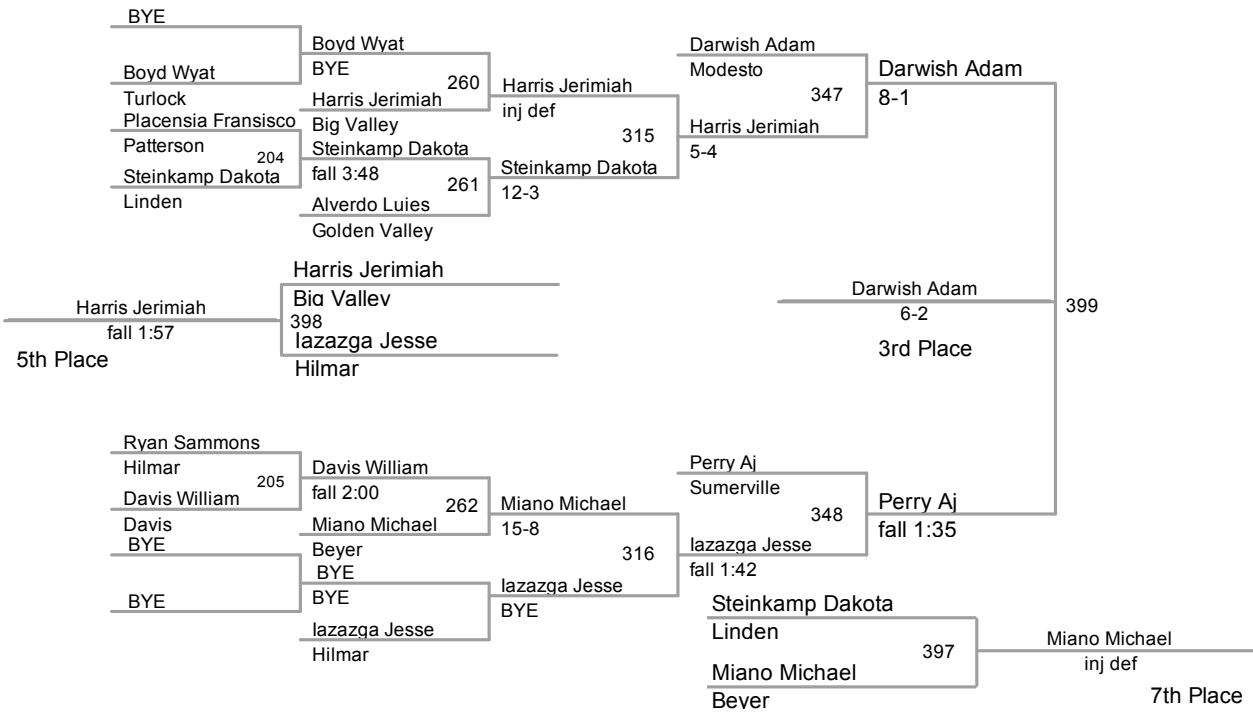

106 Lbs

113 Lbs

MJC Invitational
MJC Invitational Division

120 Lbs

126 Lbs

132 Lbs

138 Lbs

145 Lbs

152 Lbs

160 Lbs

170 Lbs

182 Lbs

195 Lbs

220 Lbs

285 Lbs