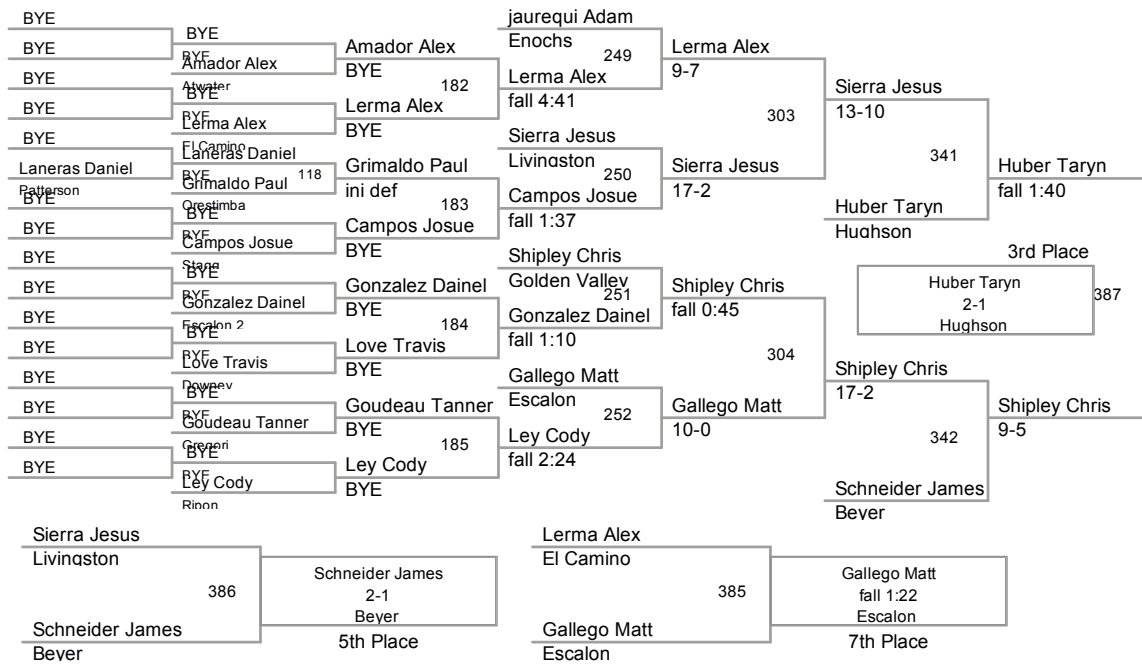

106 Lbs

113 Lbs

MJC Invitational
MJC Invitational Division

120 Lbs

126 Lbs

132 Lbs

138 Lbs

145 Lbs

152 Lbs

160 Lbs

170 Lbs

182 Lbs

195 Lbs

220 Lbs

285 Lbs