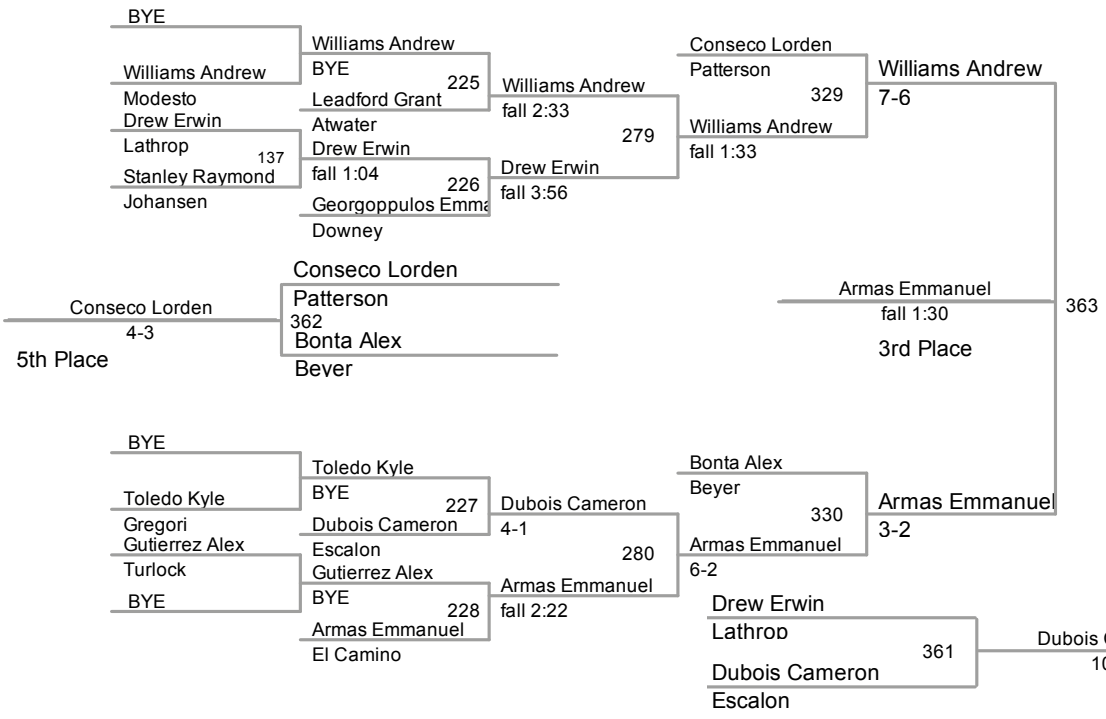

106 Lbs

113 Lbs

MJC Invitational
MJC Invitational Division

120 Lbs

126 Lbs

132 Lbs

138 Lbs

145 Lbs

152 Lbs

160 Lbs

170 Lbs

182 Lbs

195 Lbs

220 Lbs

285 Lbs