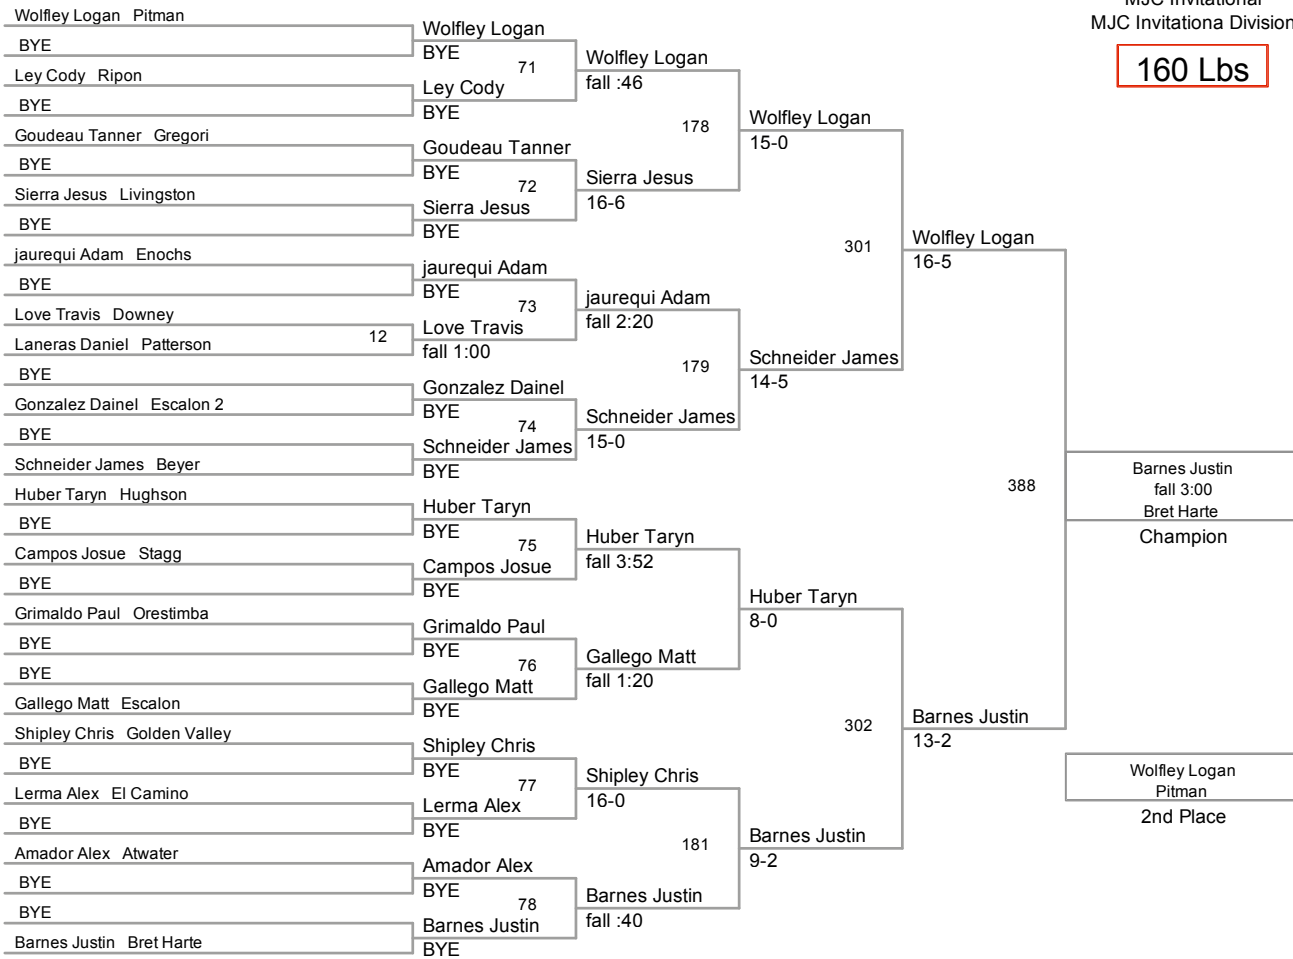

106 Lbs

113 Lbs

MJC Invitational
MJC Invitational Division

120 Lbs

126 Lbs

132 Lbs

138 Lbs

145 Lbs

152 Lbs

160 Lbs

170 Lbs

182 Lbs

195 Lbs

220 Lbs

285 Lbs