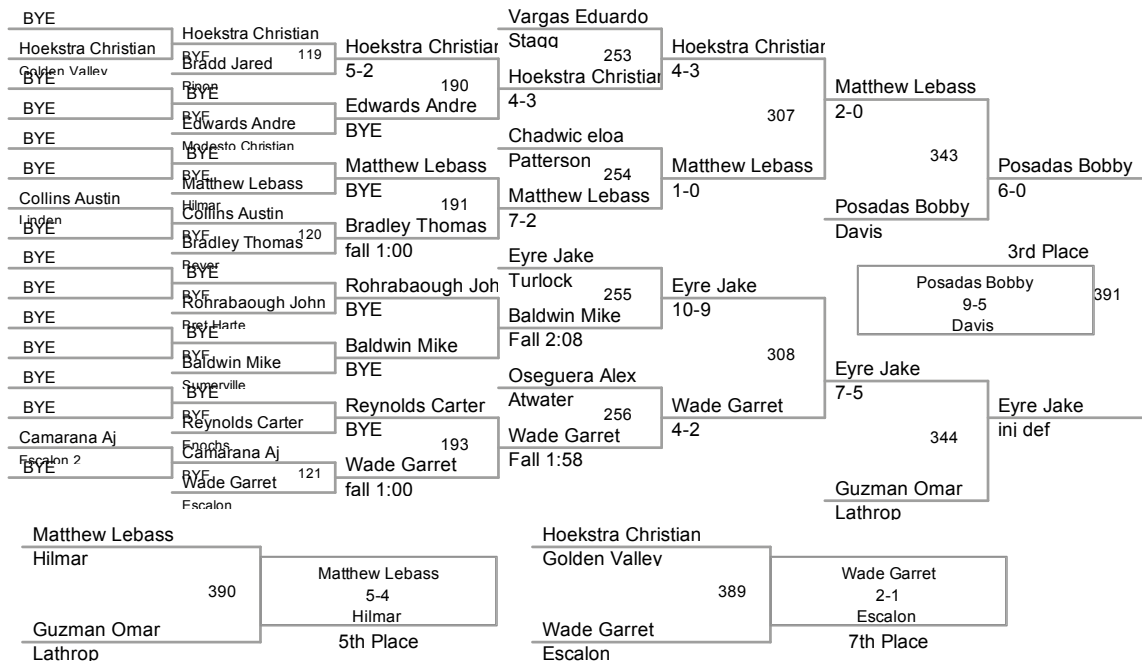

106 Lbs

113 Lbs

MJC Invitational
MJC Invitational Division

120 Lbs

126 Lbs

132 Lbs

138 Lbs

145 Lbs

152 Lbs

160 Lbs

170 Lbs

182 Lbs

195 Lbs

220 Lbs

285 Lbs