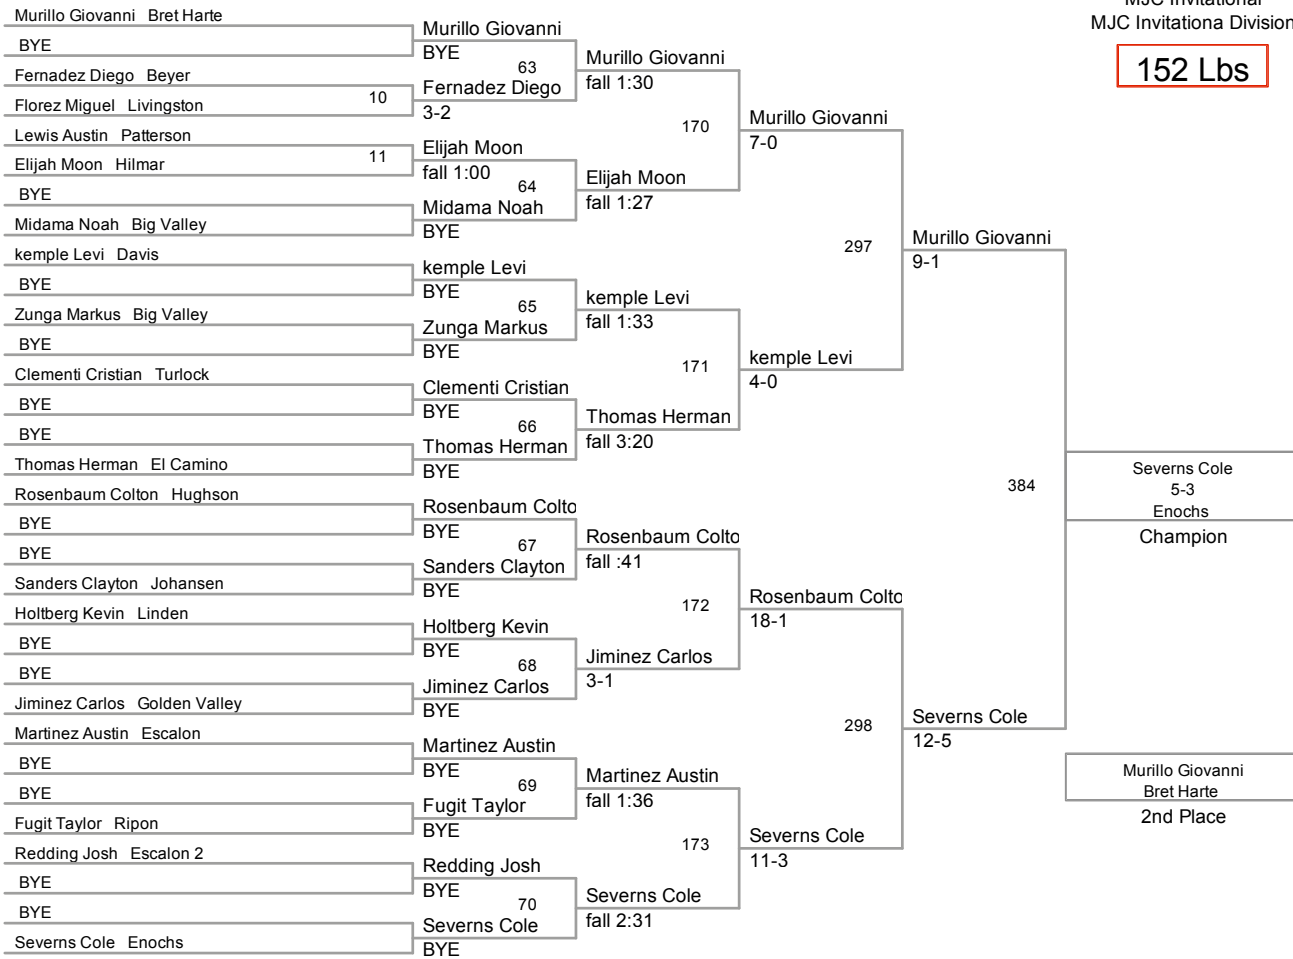

106 Lbs

113 Lbs

MJC Invitational
MJC Invitational Division

120 Lbs

126 Lbs

132 Lbs

138 Lbs

145 Lbs

152 Lbs

160 Lbs

170 Lbs

182 Lbs

195 Lbs

220 Lbs

285 Lbs