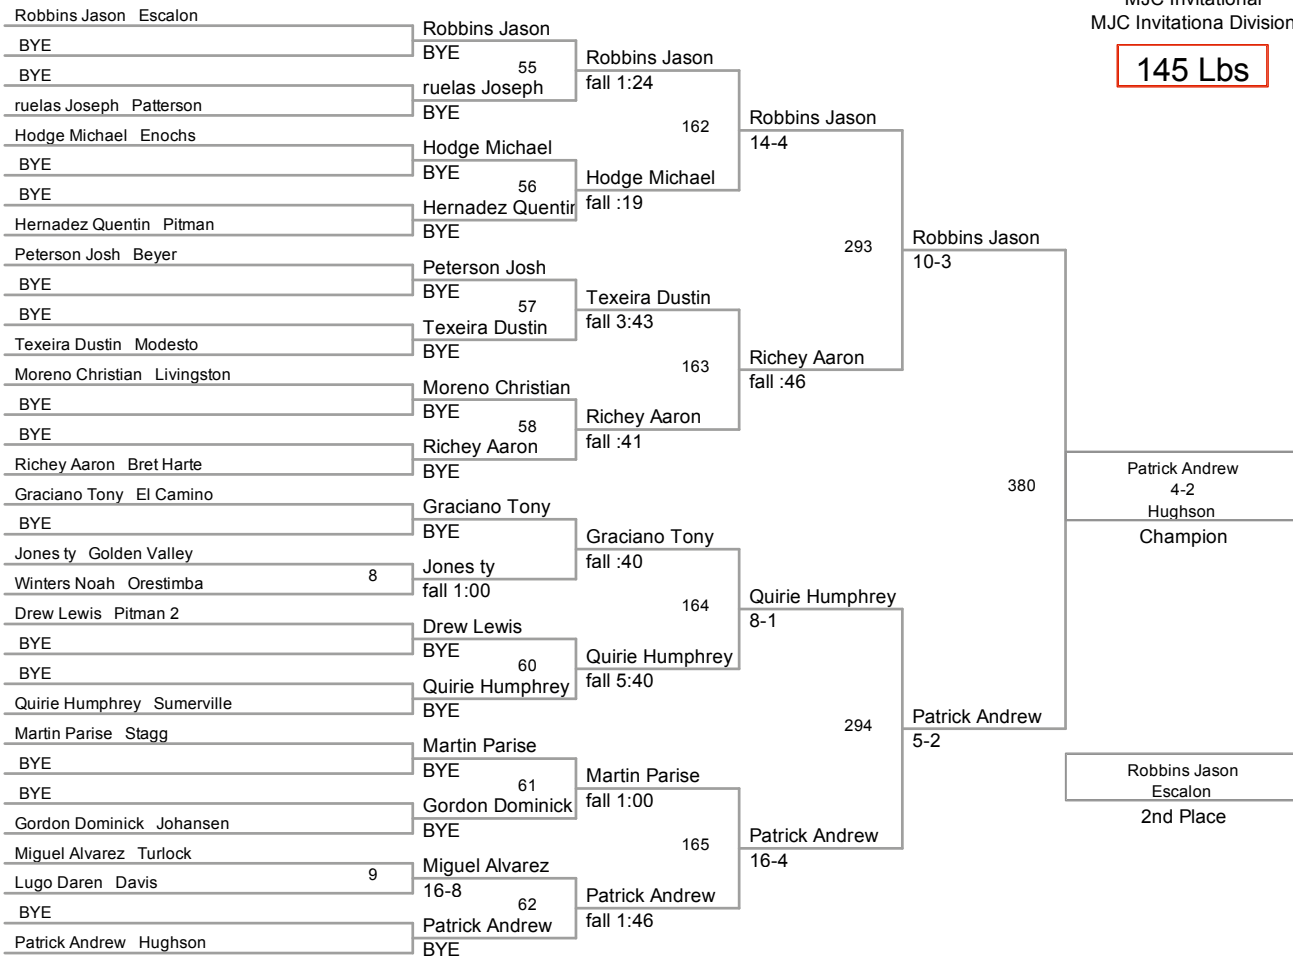

106 Lbs

113 Lbs

MJC Invitational
MJC Invitational Division

120 Lbs

126 Lbs

132 Lbs

138 Lbs

145 Lbs

152 Lbs

160 Lbs

170 Lbs

182 Lbs

195 Lbs

220 Lbs

285 Lbs