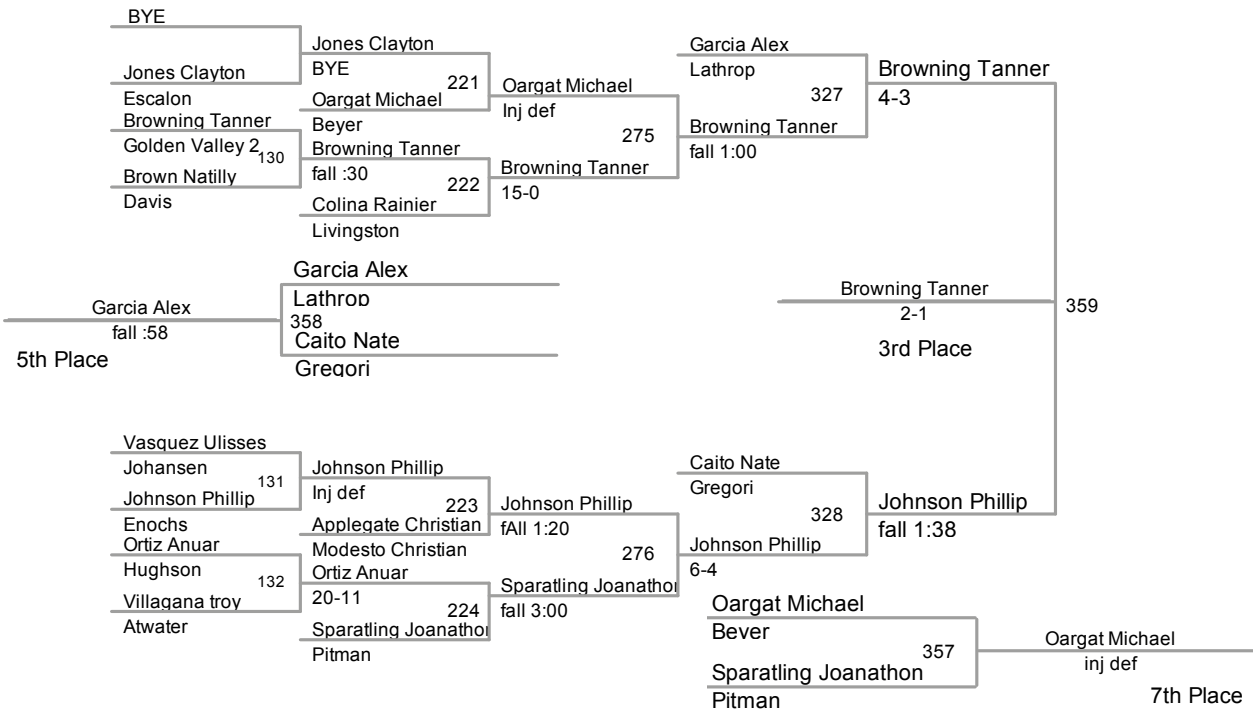

106 Lbs

113 Lbs

MJC Invitational
MJC Invitational Division

120 Lbs

126 Lbs

132 Lbs

138 Lbs

145 Lbs

152 Lbs

160 Lbs

170 Lbs

182 Lbs

195 Lbs

220 Lbs

285 Lbs