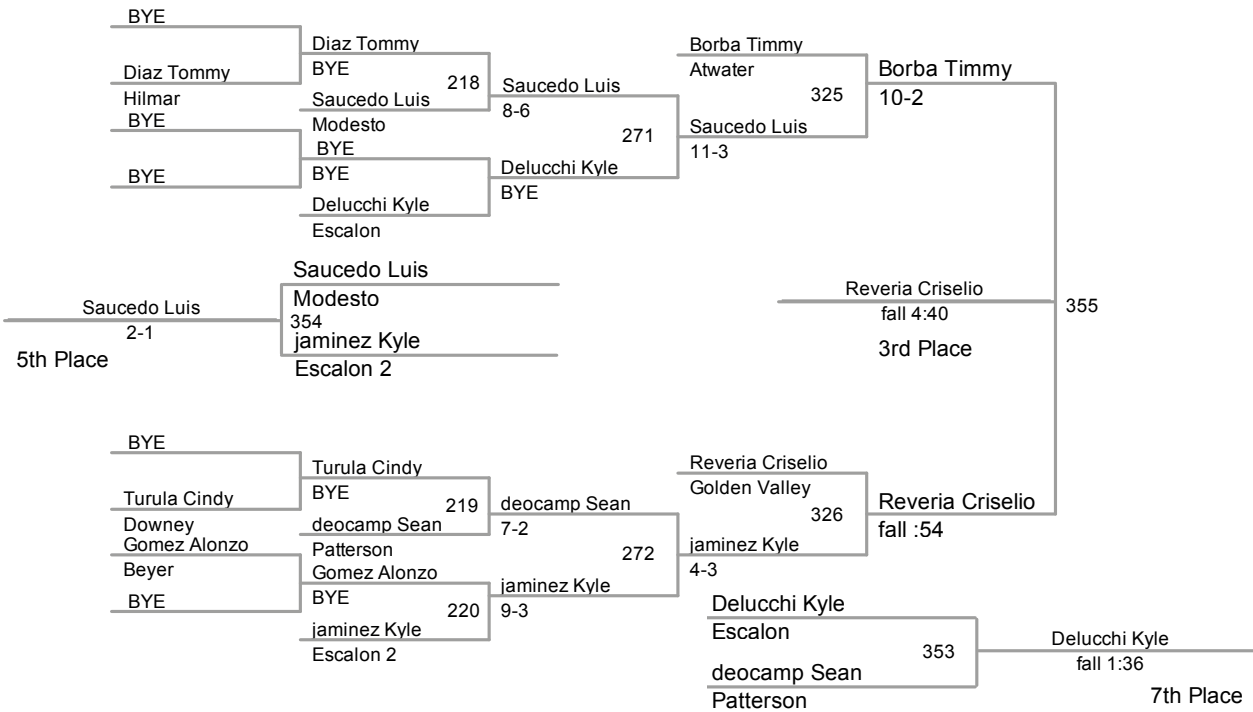

106 Lbs

113 Lbs

MJC Invitational
MJC Invitational Division

120 Lbs

126 Lbs

132 Lbs

138 Lbs

145 Lbs

152 Lbs

160 Lbs

170 Lbs

182 Lbs

195 Lbs

220 Lbs

285 Lbs