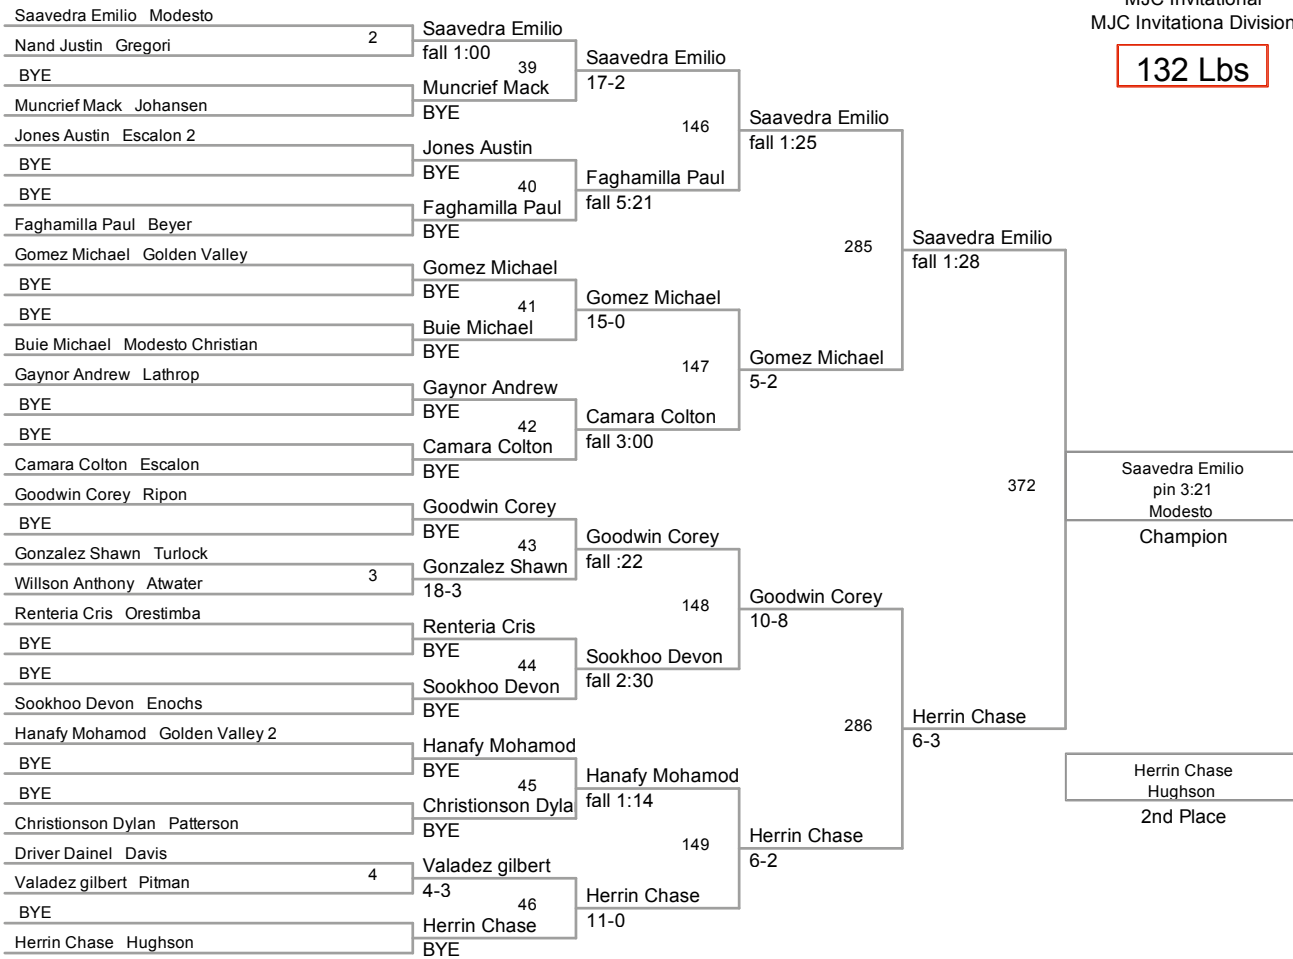

106 Lbs

113 Lbs

MJC Invitational
MJC Invitational Division

120 Lbs

126 Lbs

132 Lbs

138 Lbs

145 Lbs

152 Lbs

160 Lbs

170 Lbs

182 Lbs

195 Lbs

220 Lbs

285 Lbs