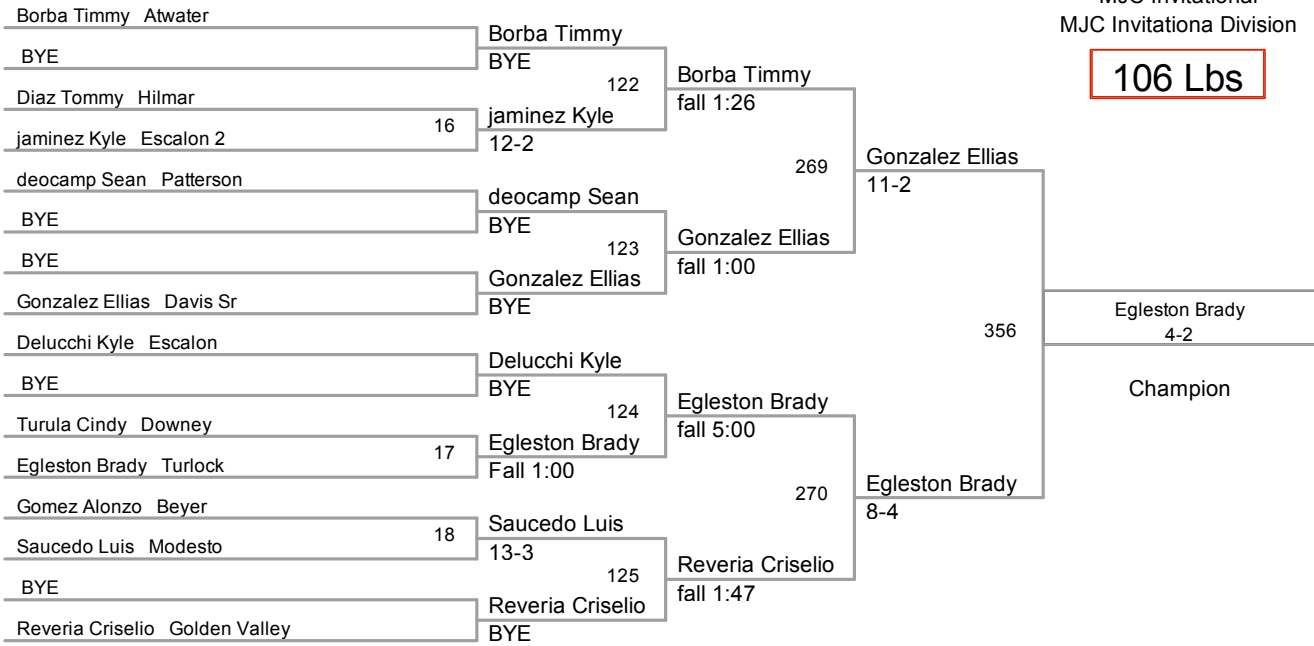

106 Lbs

113 Lbs

MJC Invitational
MJC Invitational Division

120 Lbs

126 Lbs

132 Lbs

138 Lbs

145 Lbs

152 Lbs

160 Lbs

170 Lbs

182 Lbs

195 Lbs

220 Lbs

285 Lbs