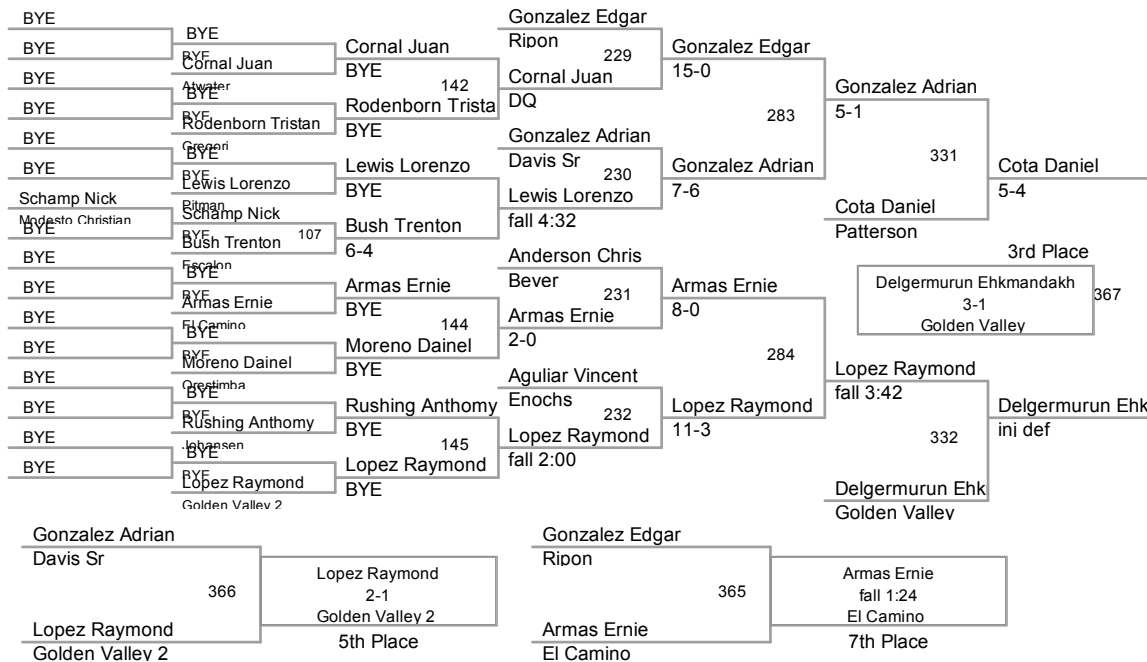

106 Lbs

113 Lbs

MJC Invitational
MJC Invitational Division

120 Lbs

126 Lbs

132 Lbs

138 Lbs

145 Lbs

152 Lbs

160 Lbs

170 Lbs

182 Lbs

195 Lbs

220 Lbs

285 Lbs