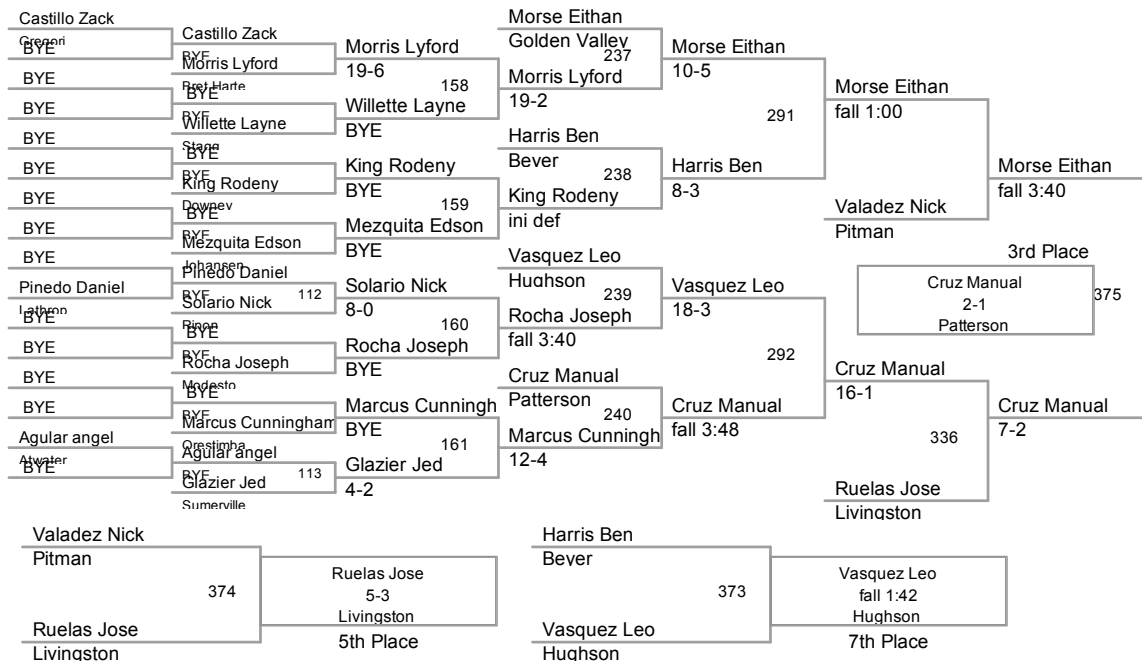

106 Lbs

113 Lbs

MJC Invitational
MJC Invitational Division

120 Lbs

126 Lbs

132 Lbs

138 Lbs

145 Lbs

152 Lbs

160 Lbs

170 Lbs

182 Lbs

195 Lbs

220 Lbs

285 Lbs