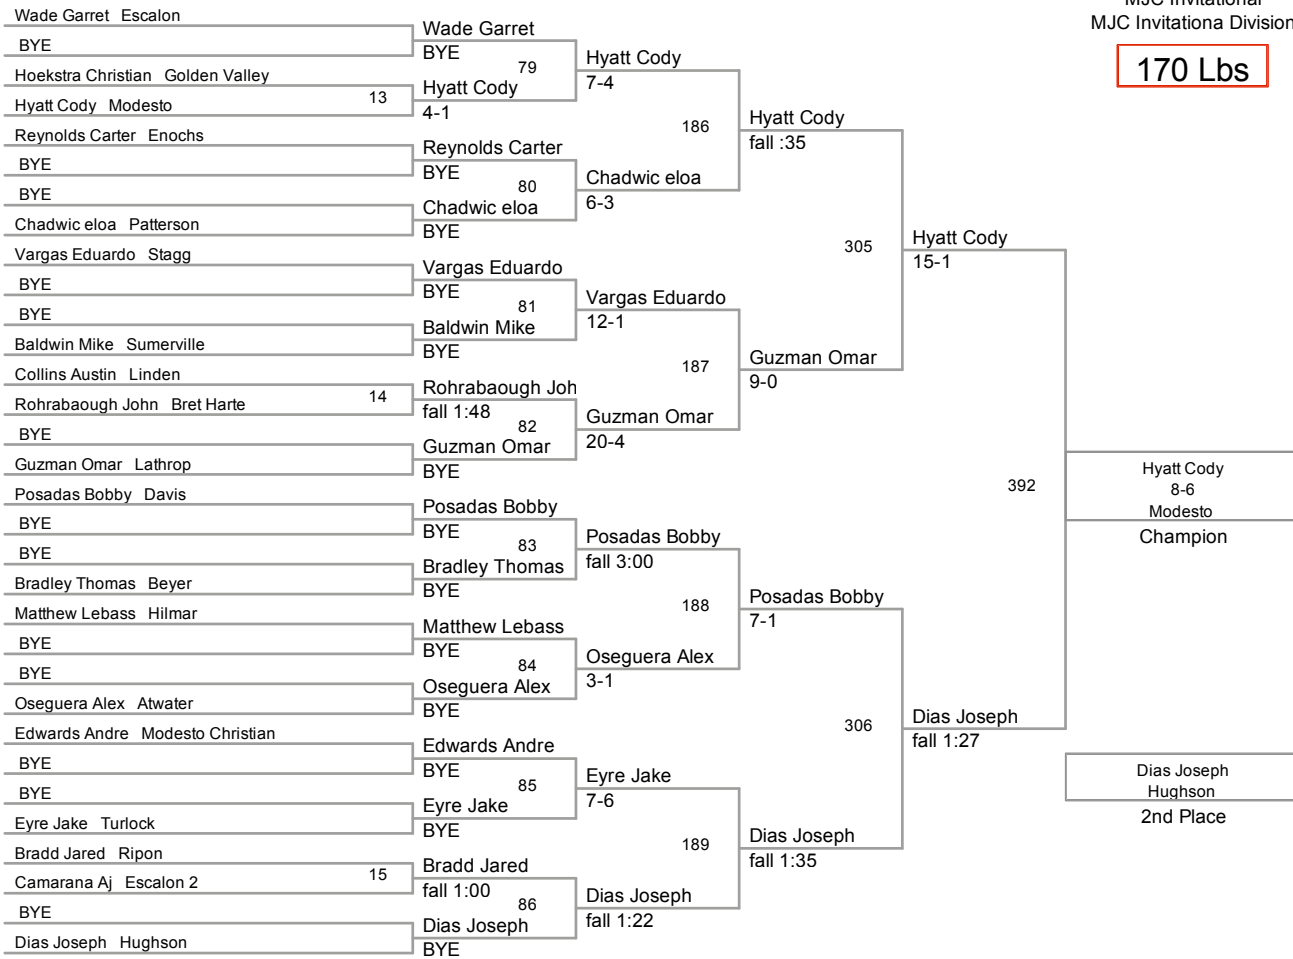

106 Lbs

113 Lbs

MJC Invitational
MJC Invitational Division

120 Lbs

126 Lbs

132 Lbs

138 Lbs

145 Lbs

152 Lbs

160 Lbs

170 Lbs

182 Lbs

195 Lbs

220 Lbs

285 Lbs