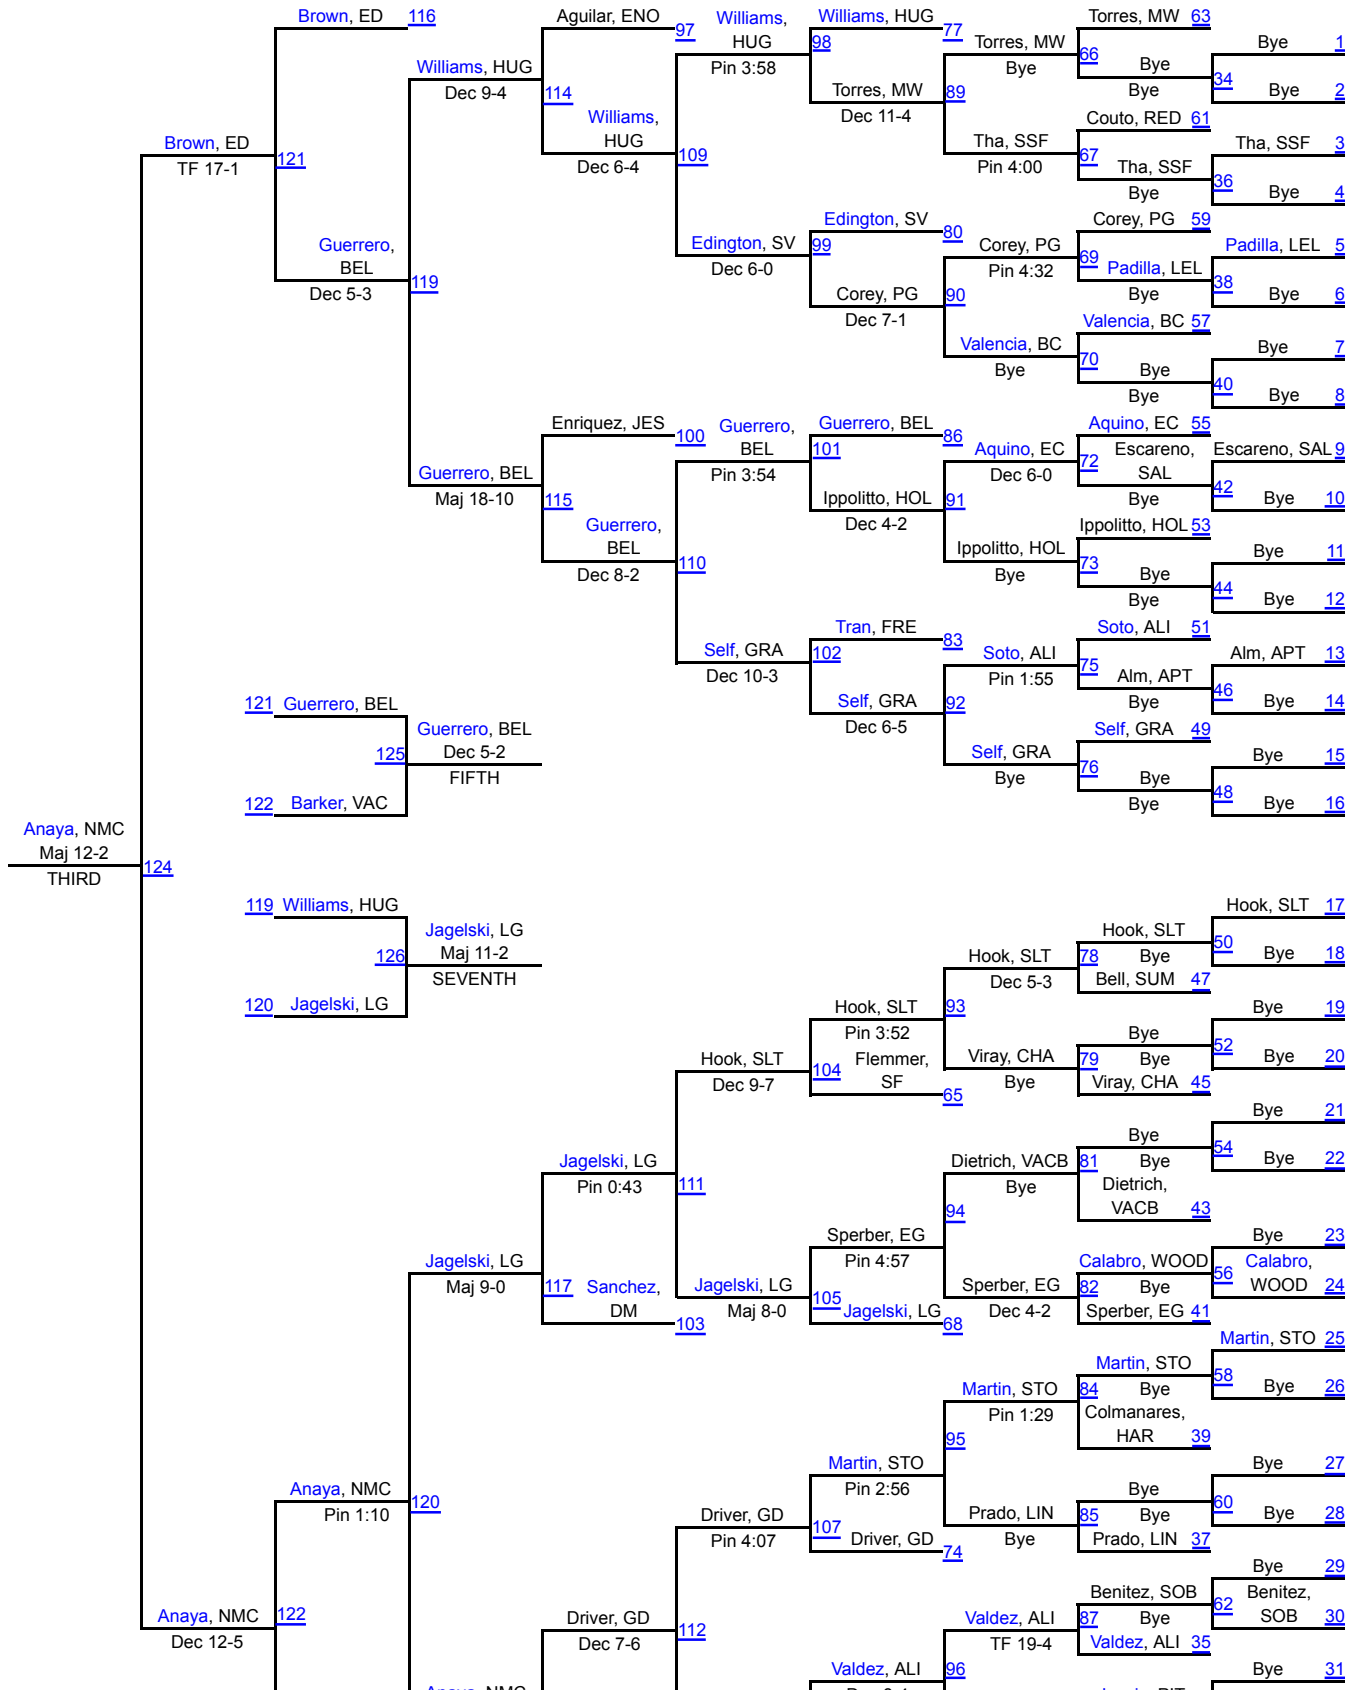

California Coast Wrestling Classic

106

106

California Coast Wrestling Classic

113

113

California Coast Wrestling Classic

120

120

California Coast Wrestling Classic

126

126

California Coast Wrestling Classic

132

132

California Coast Wrestling Classic

138

138

California Coast Wrestling Classic

145

145

California Coast Wrestling Classic

152

152