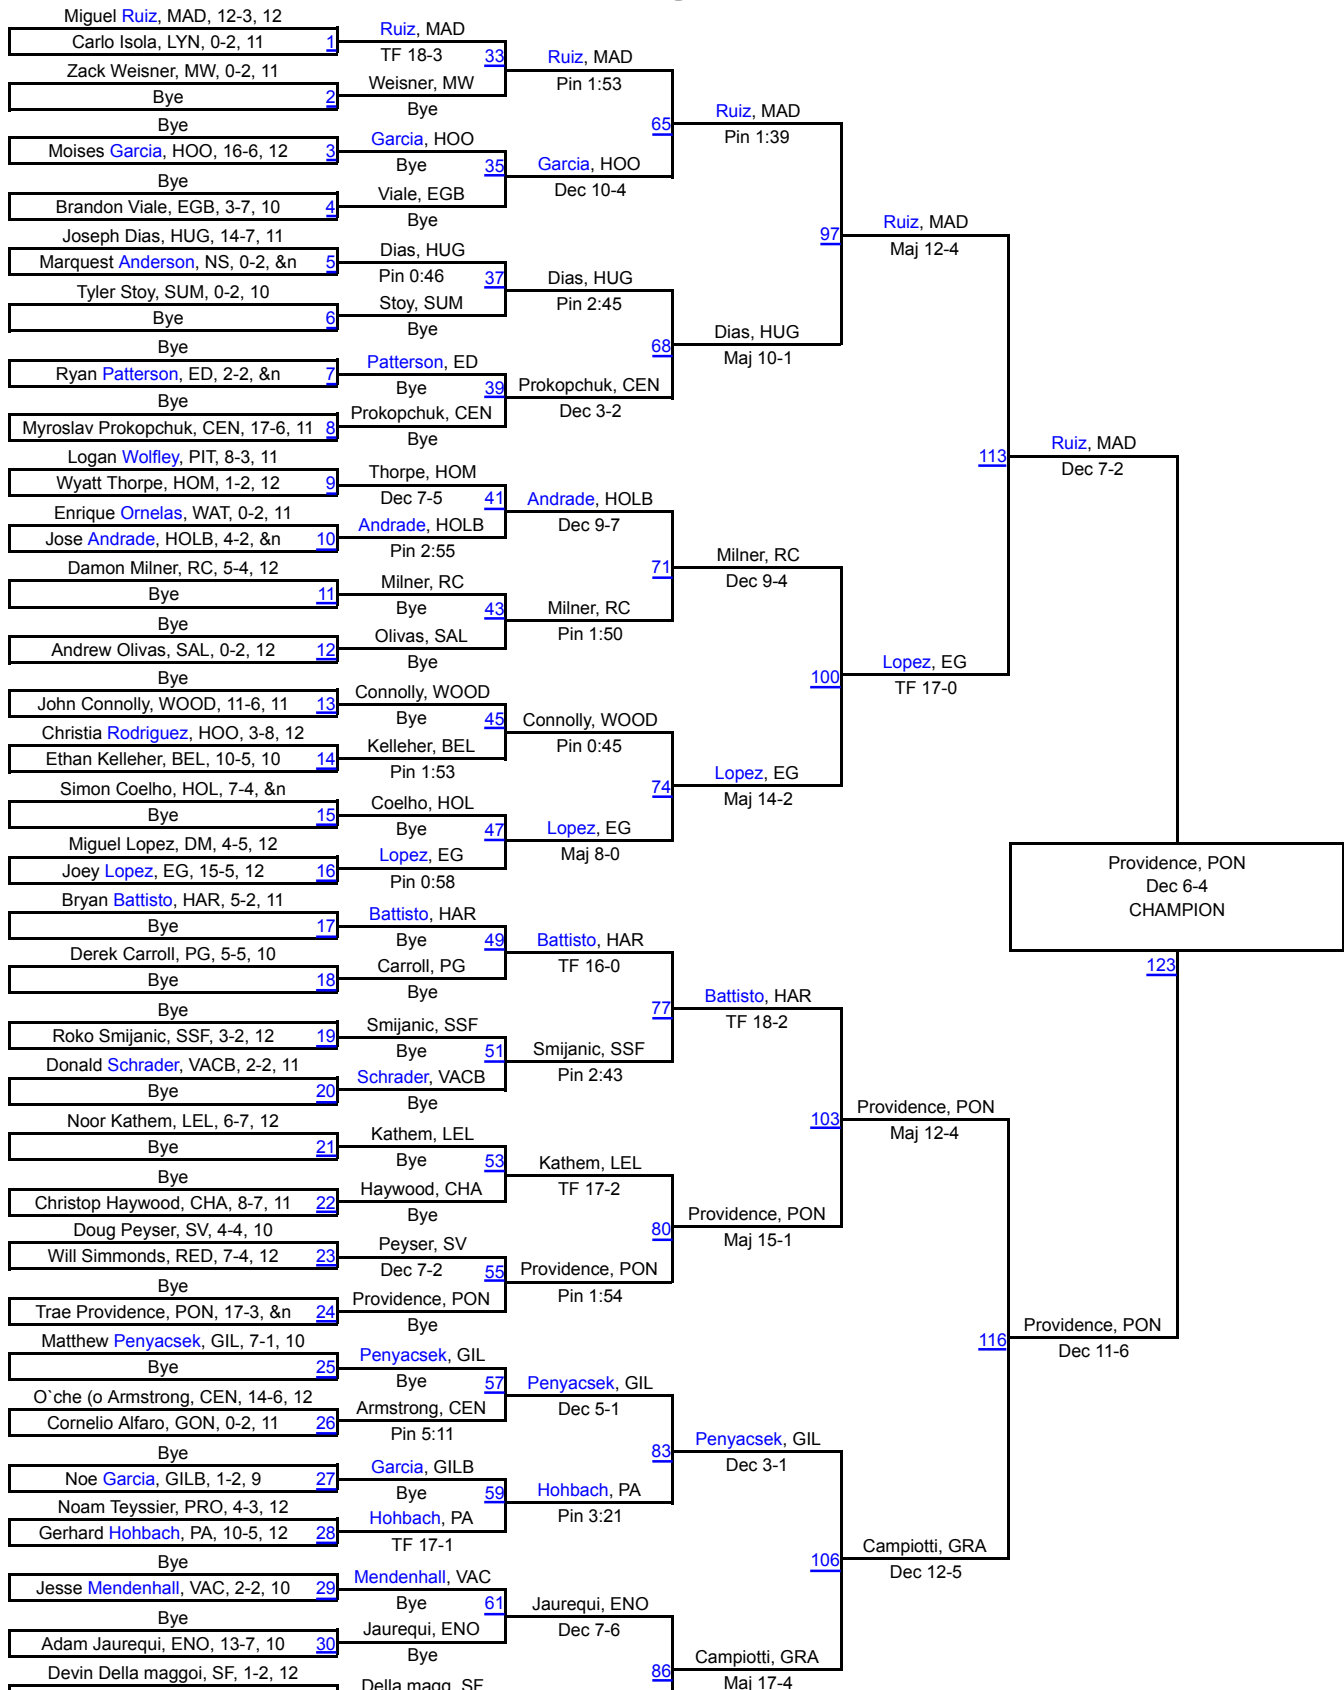

California Coast Wrestling Classic

160