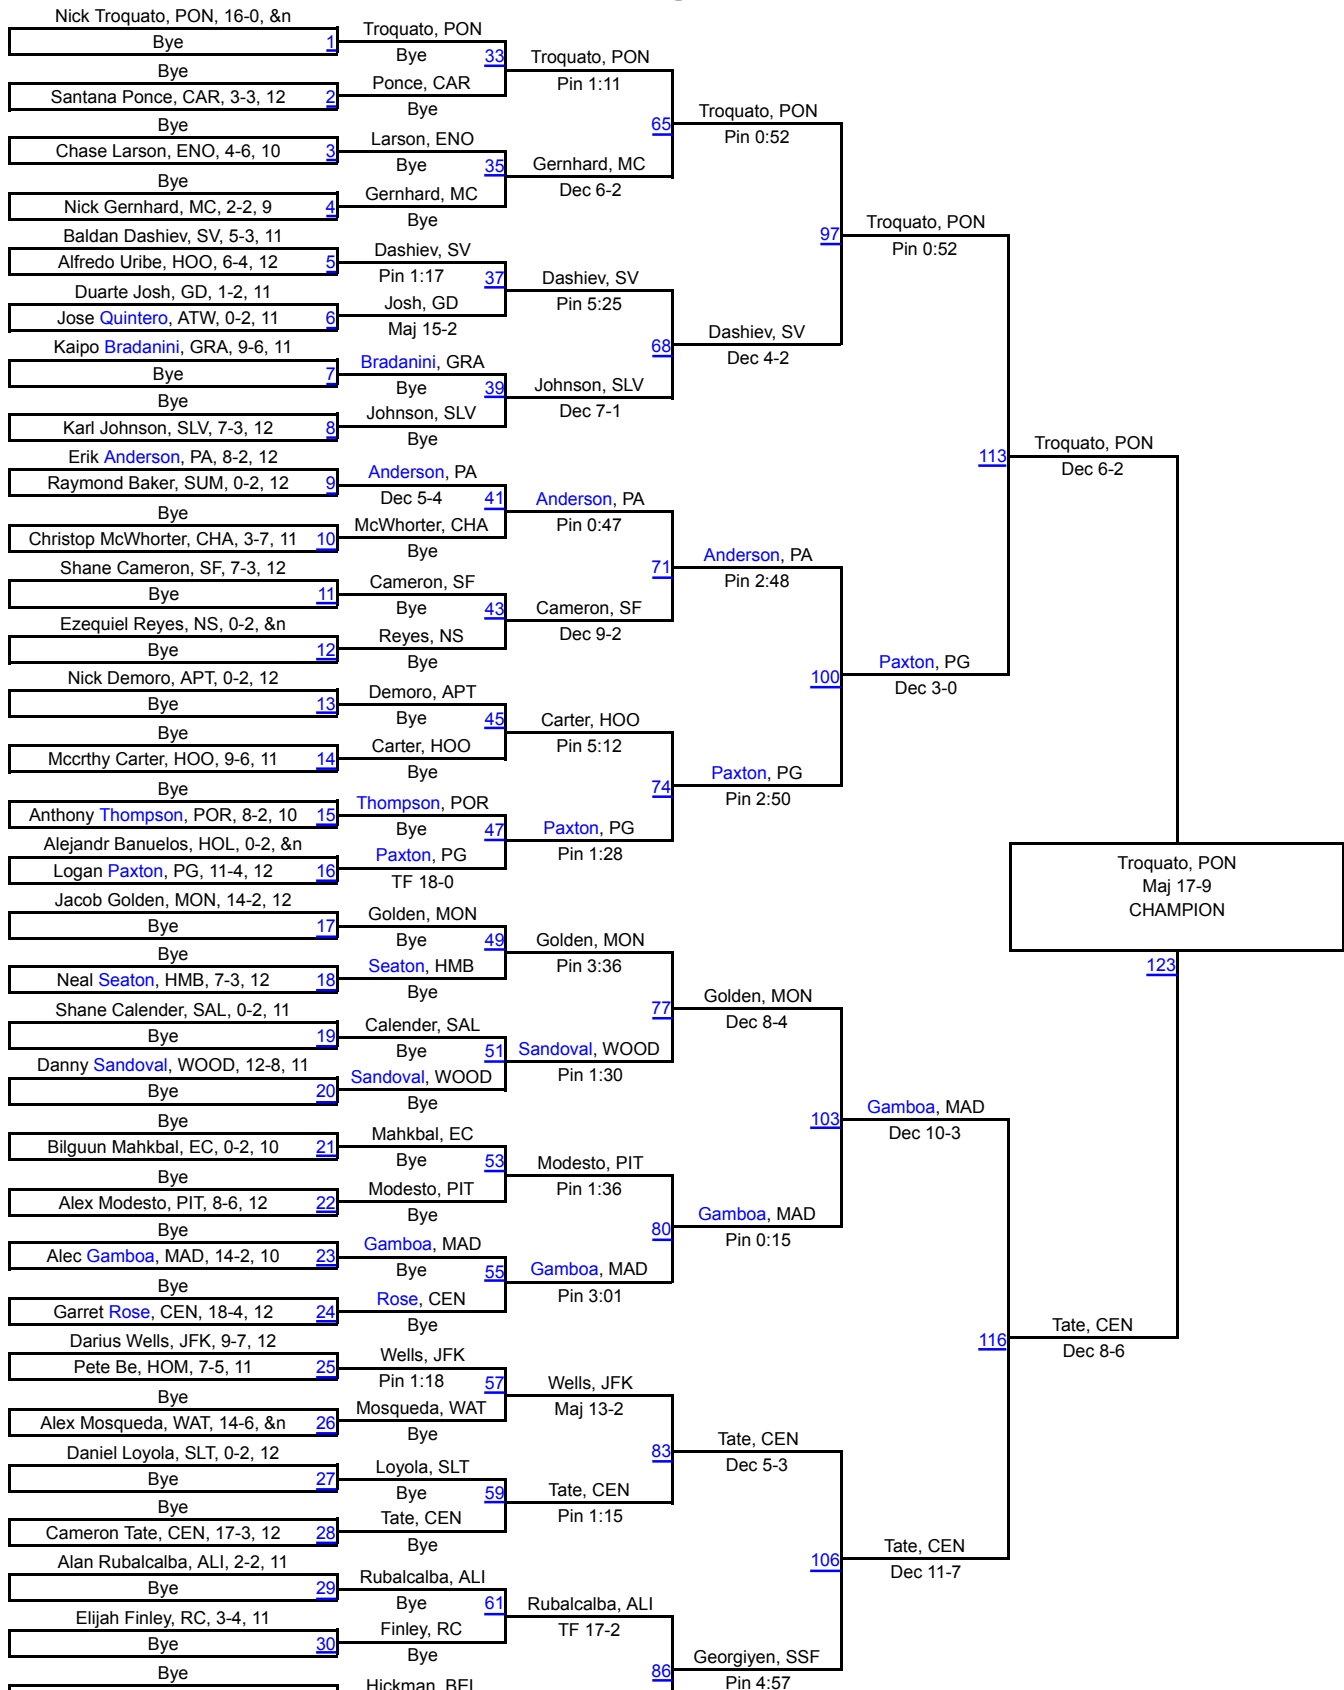

California Coast Wrestling Classic

160

160

California Coast Wrestling Classic

170

170

California Coast Wrestling Classic

182