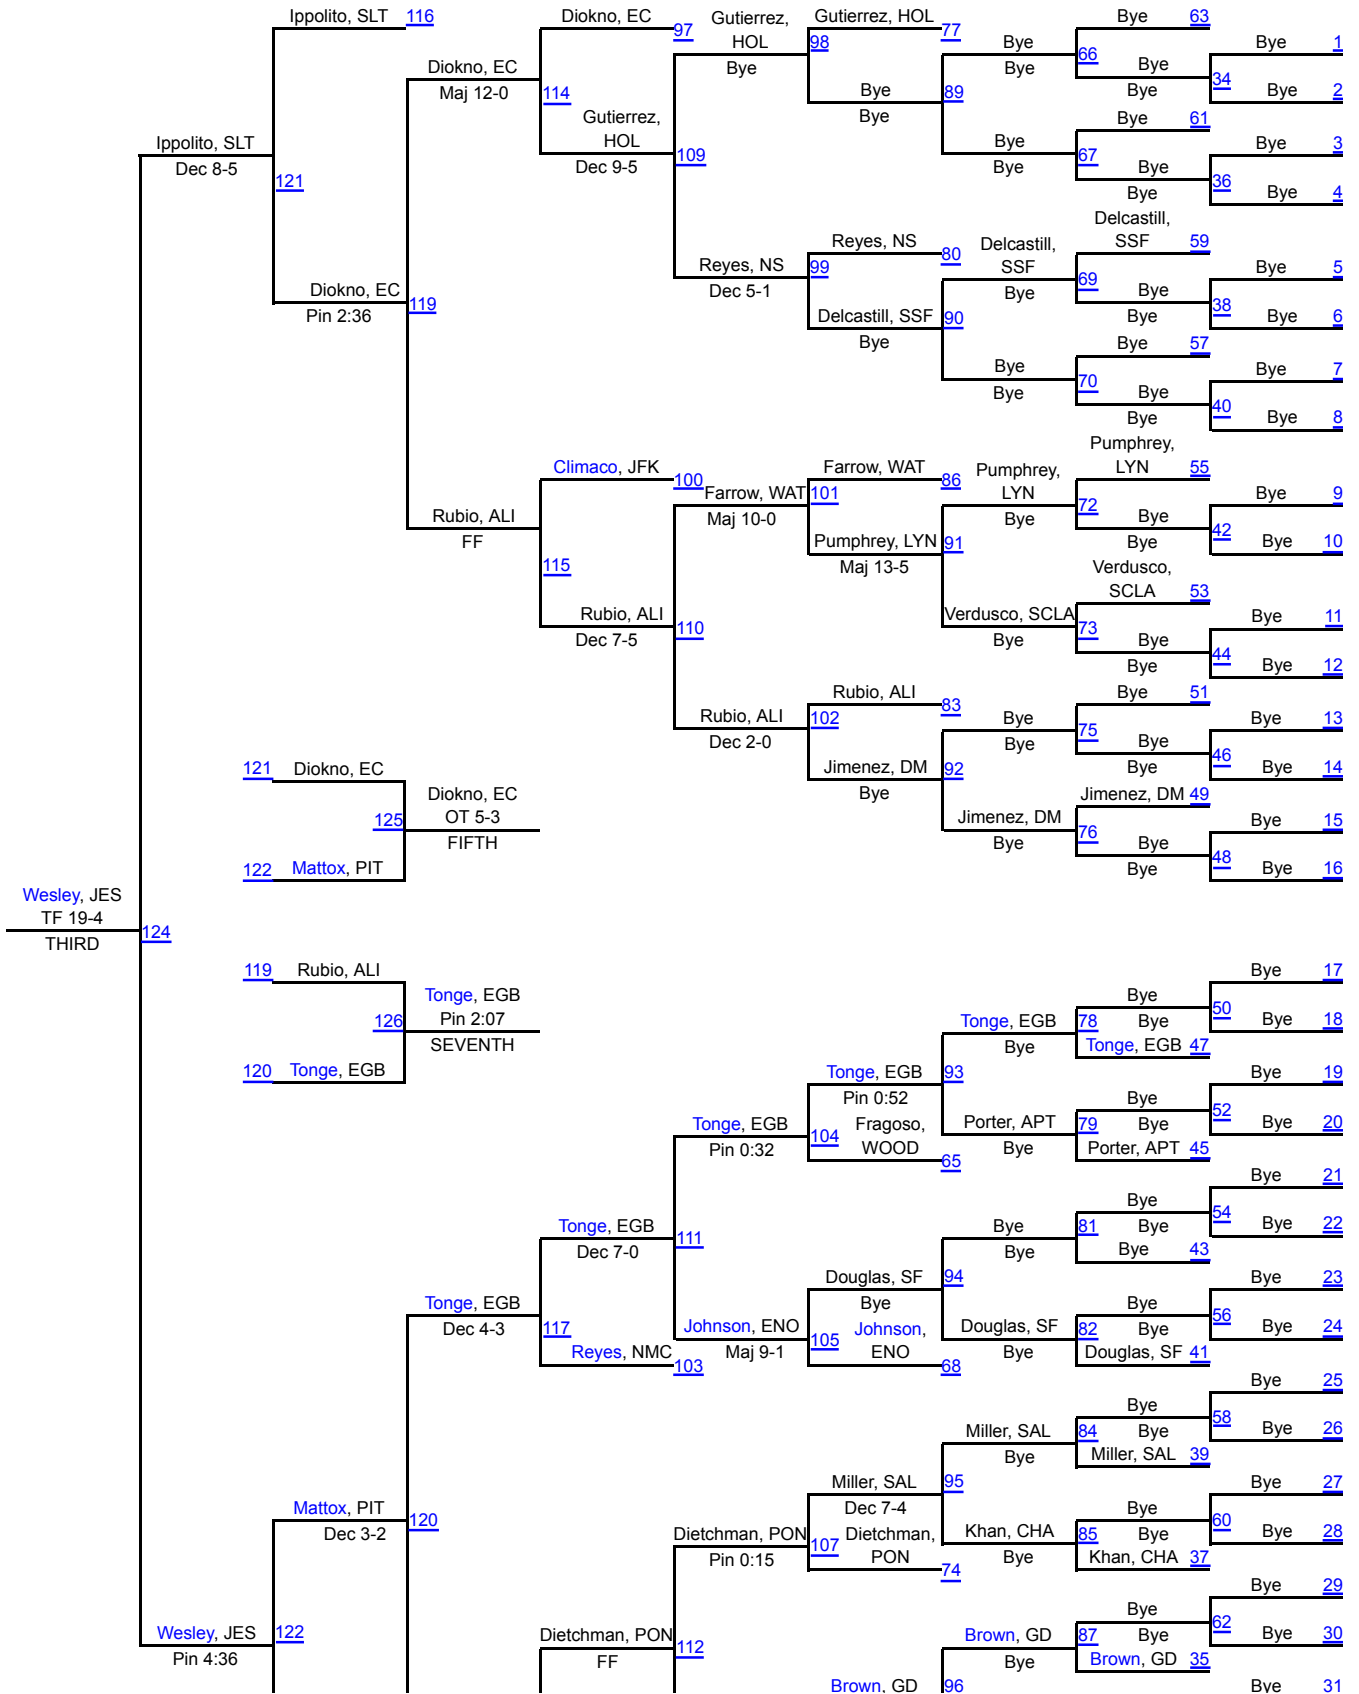

California Coast Wrestling Classic

106

106

California Coast Wrestling Classic

113

113

California Coast Wrestling Classic

120

120

California Coast Wrestling Classic

126

126

California Coast Wrestling Classic

132

132

California Coast Wrestling Classic

138

138

California Coast Wrestling Classic

145

145

California Coast Wrestling Classic

152

152