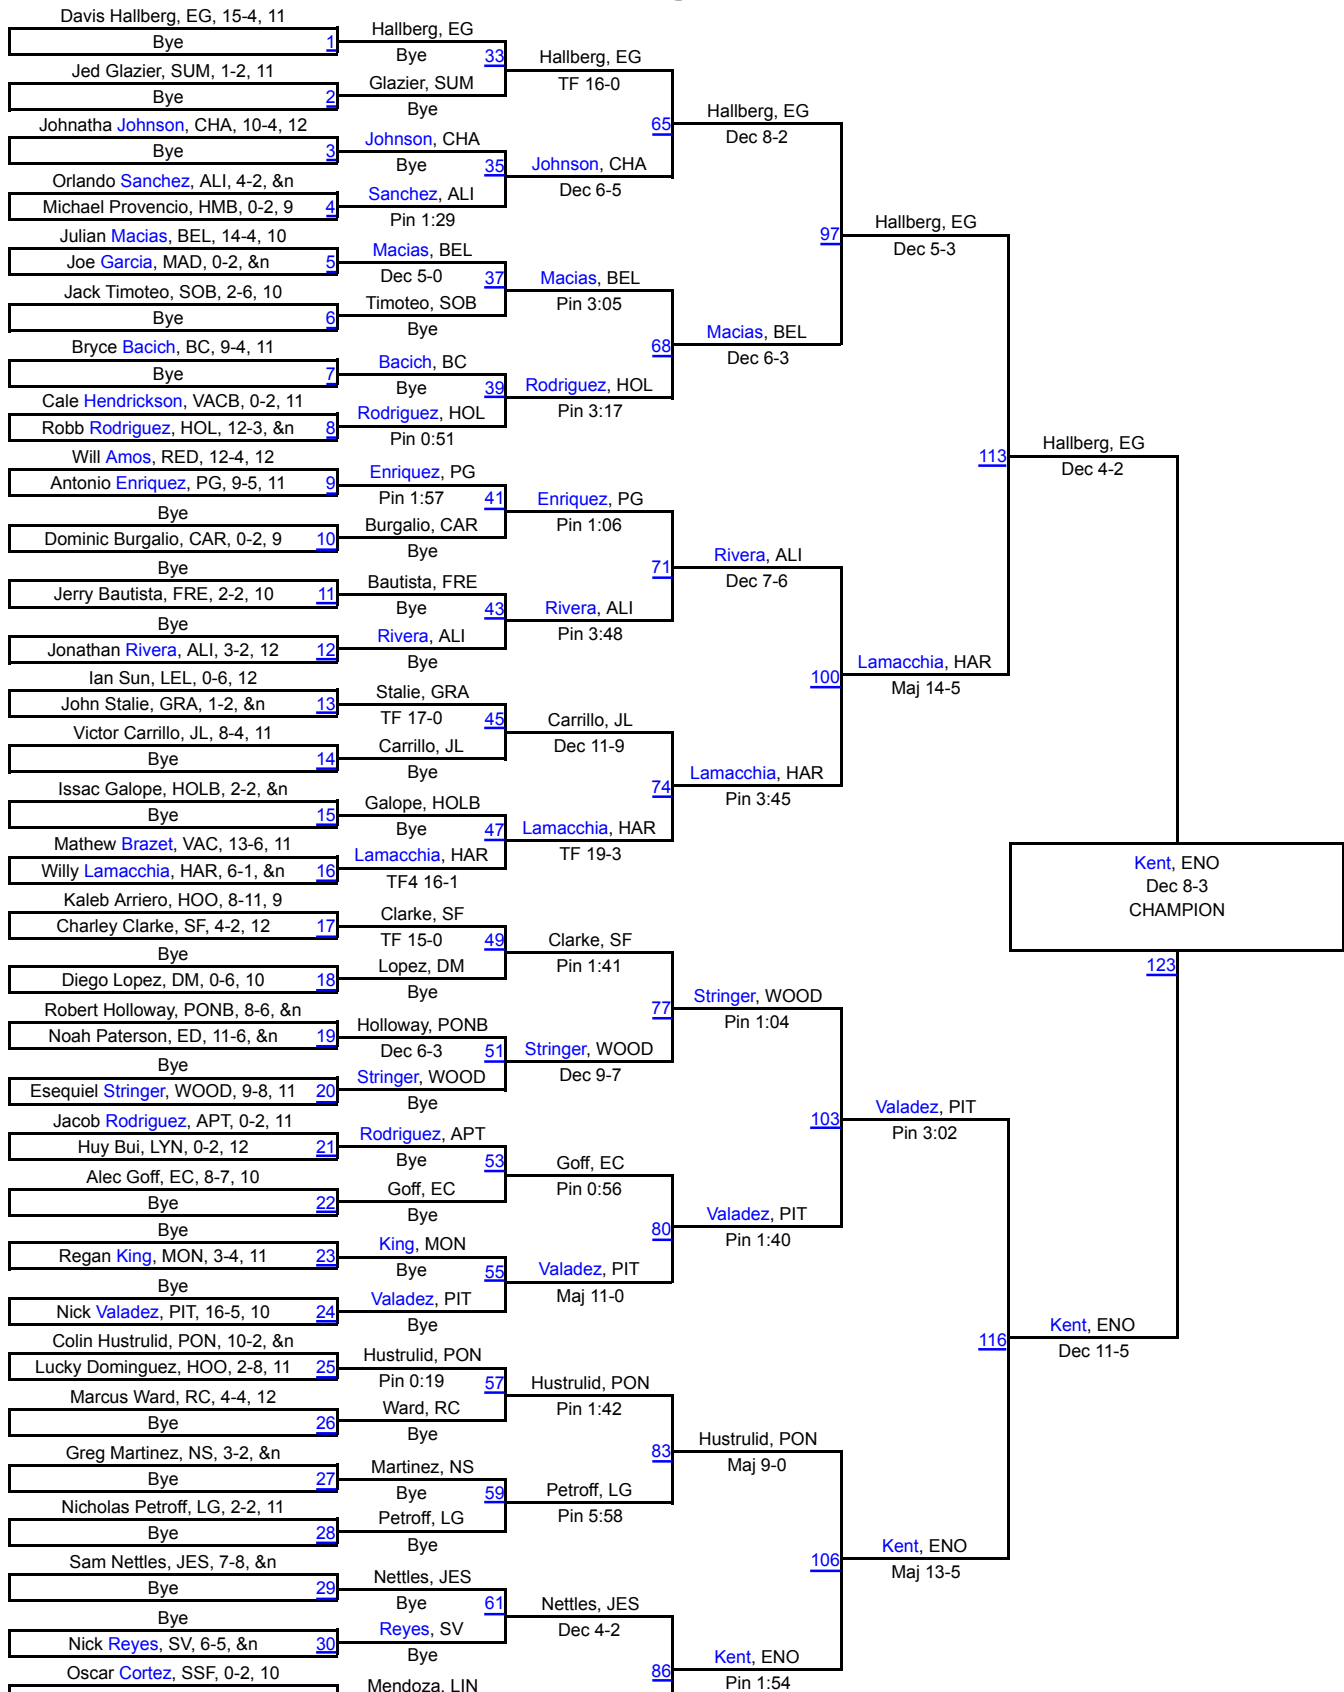

California Coast Wrestling Classic

106

106

California Coast Wrestling Classic

113

113

California Coast Wrestling Classic

120

120

California Coast Wrestling Classic

126

126

California Coast Wrestling Classic

132

132

California Coast Wrestling Classic

138

138

California Coast Wrestling Classic

145

145

California Coast Wrestling Classic

152

152