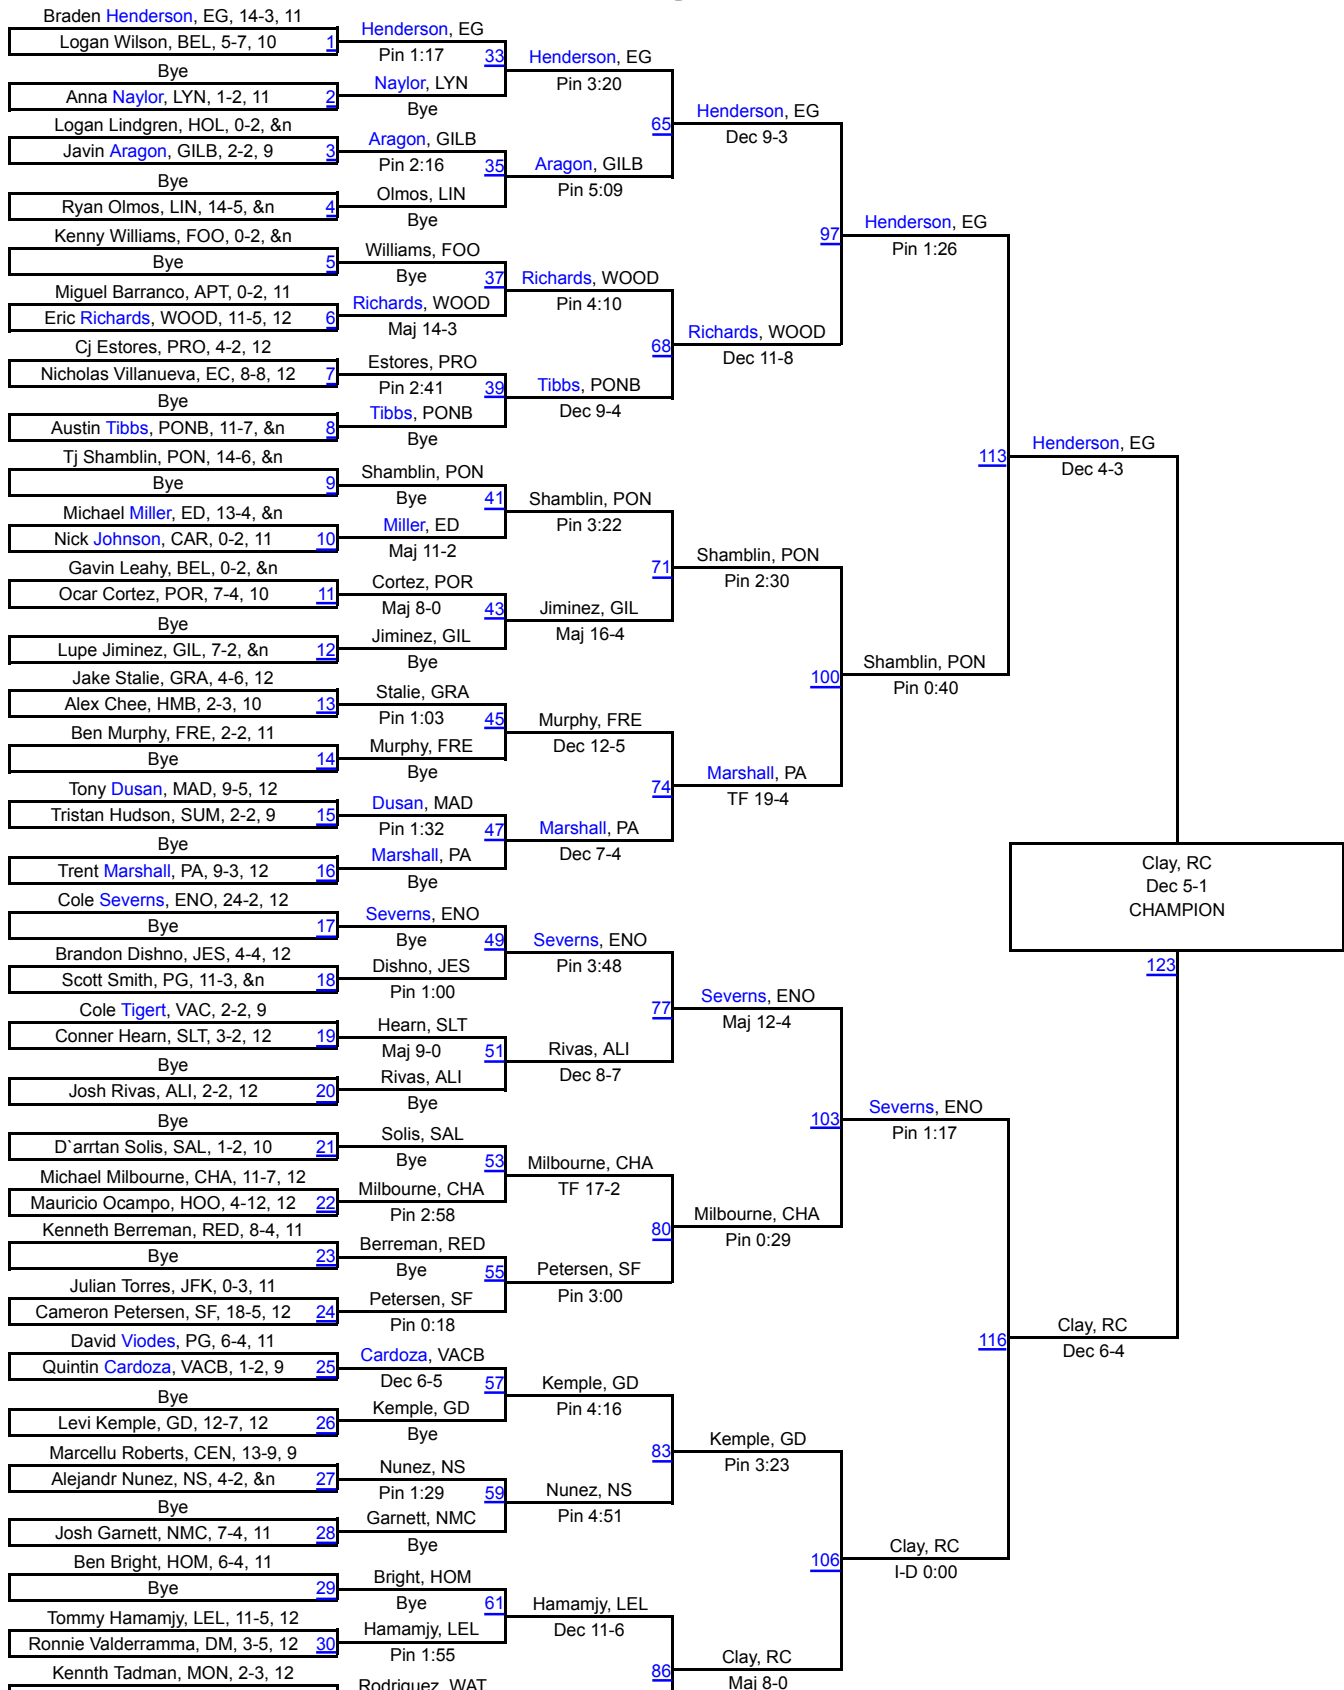

138

138

California Coast Wrestling Classic

145

145

California Coast Wrestling Classic

152

152