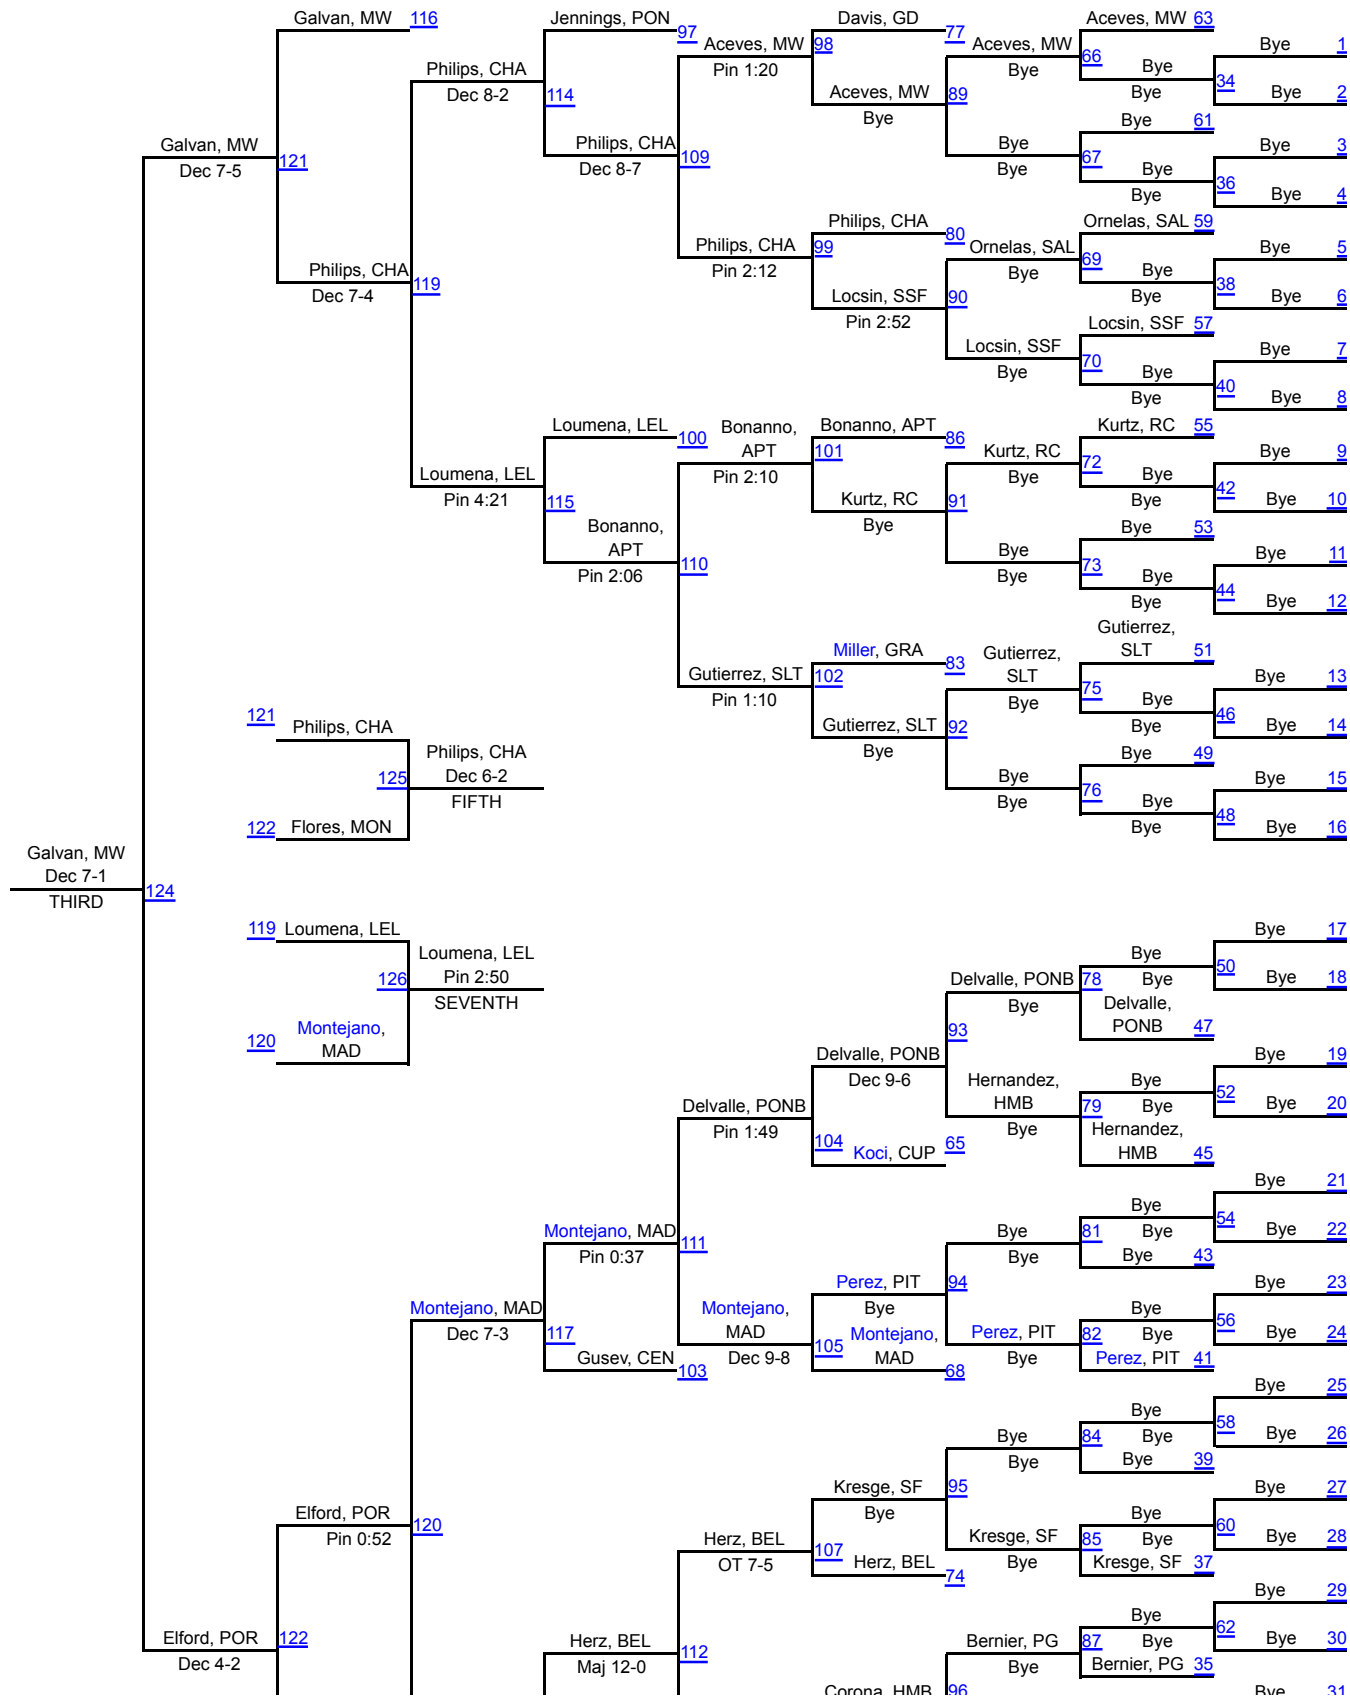

182

California Coast Wrestling Classic

195

195

California Coast Wrestling Classic

220

220

California Coast Wrestling Classic