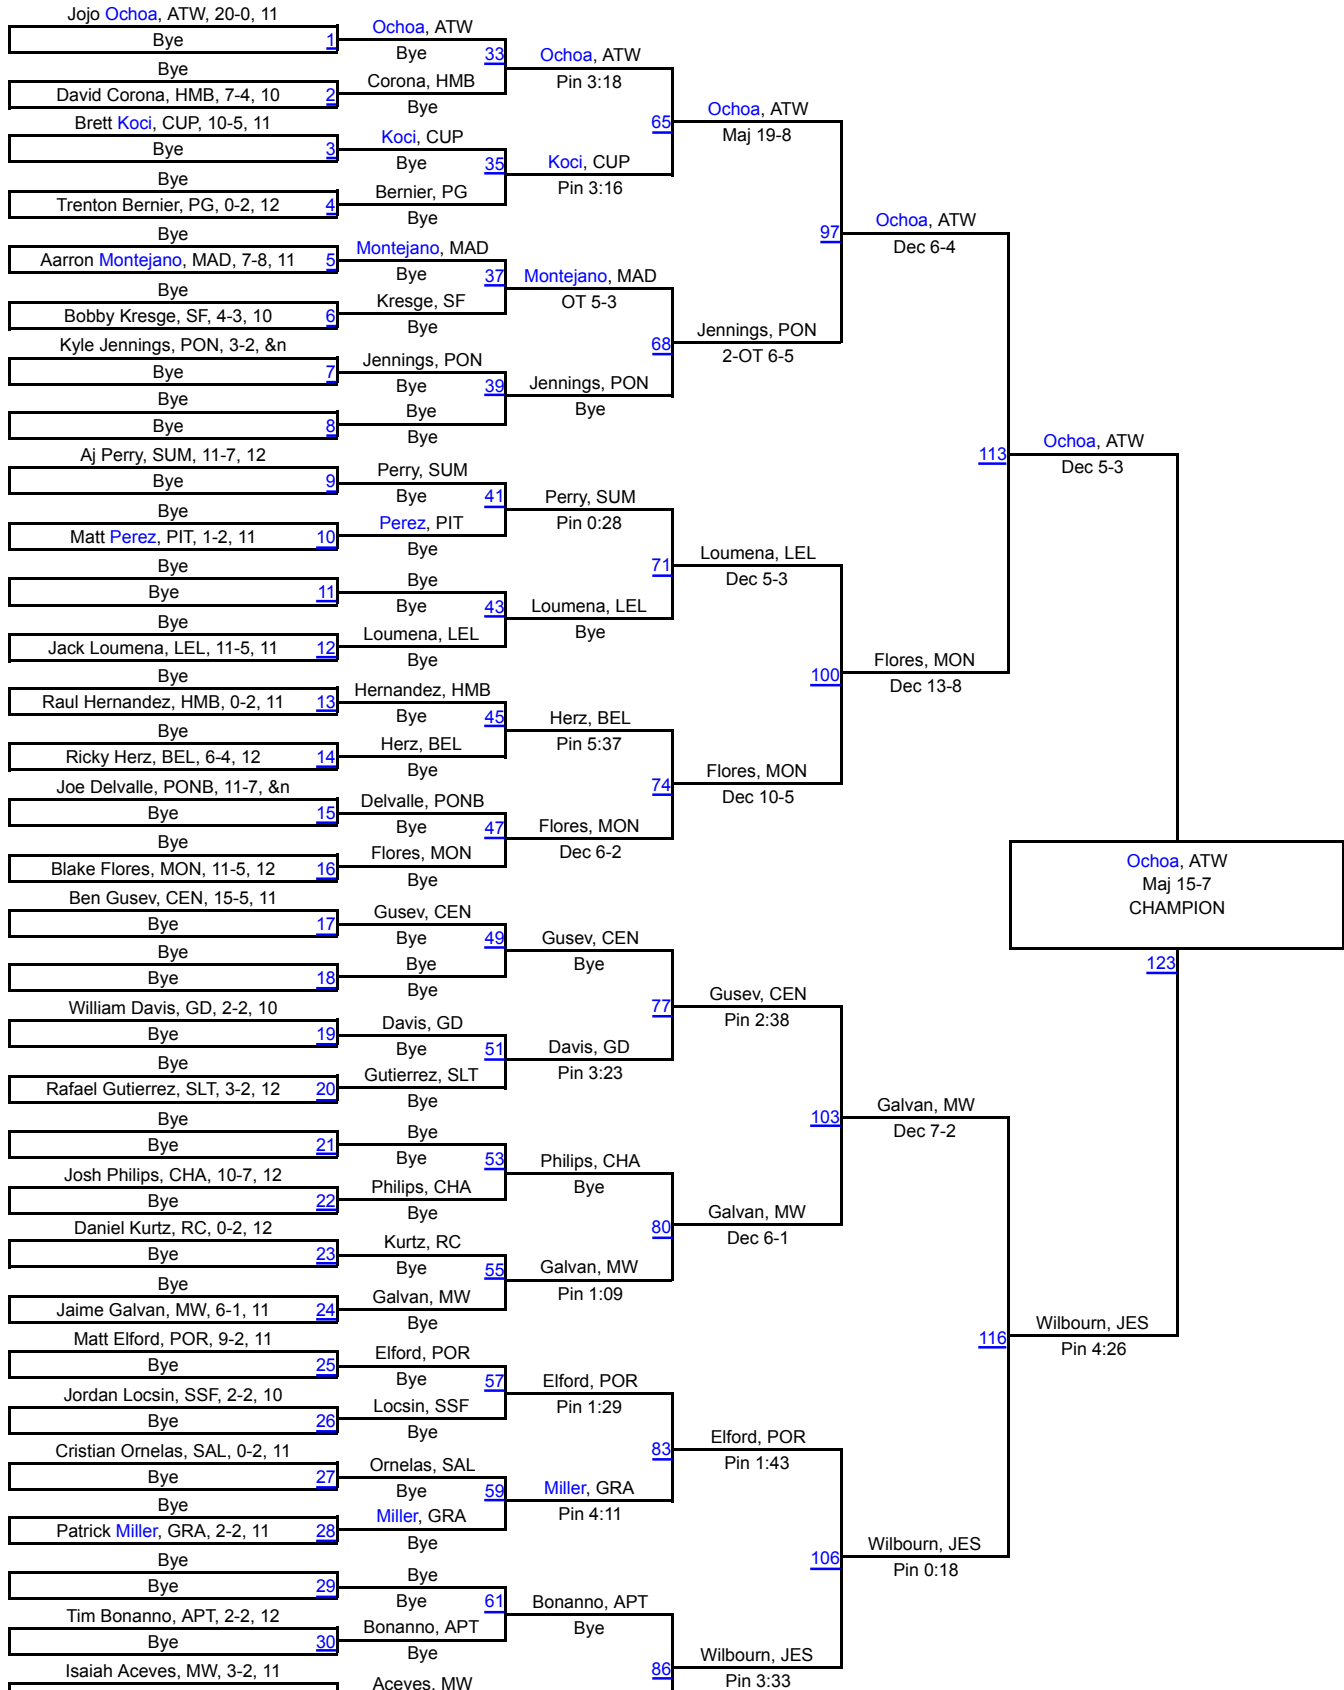

California Coast Wrestling Classic

195