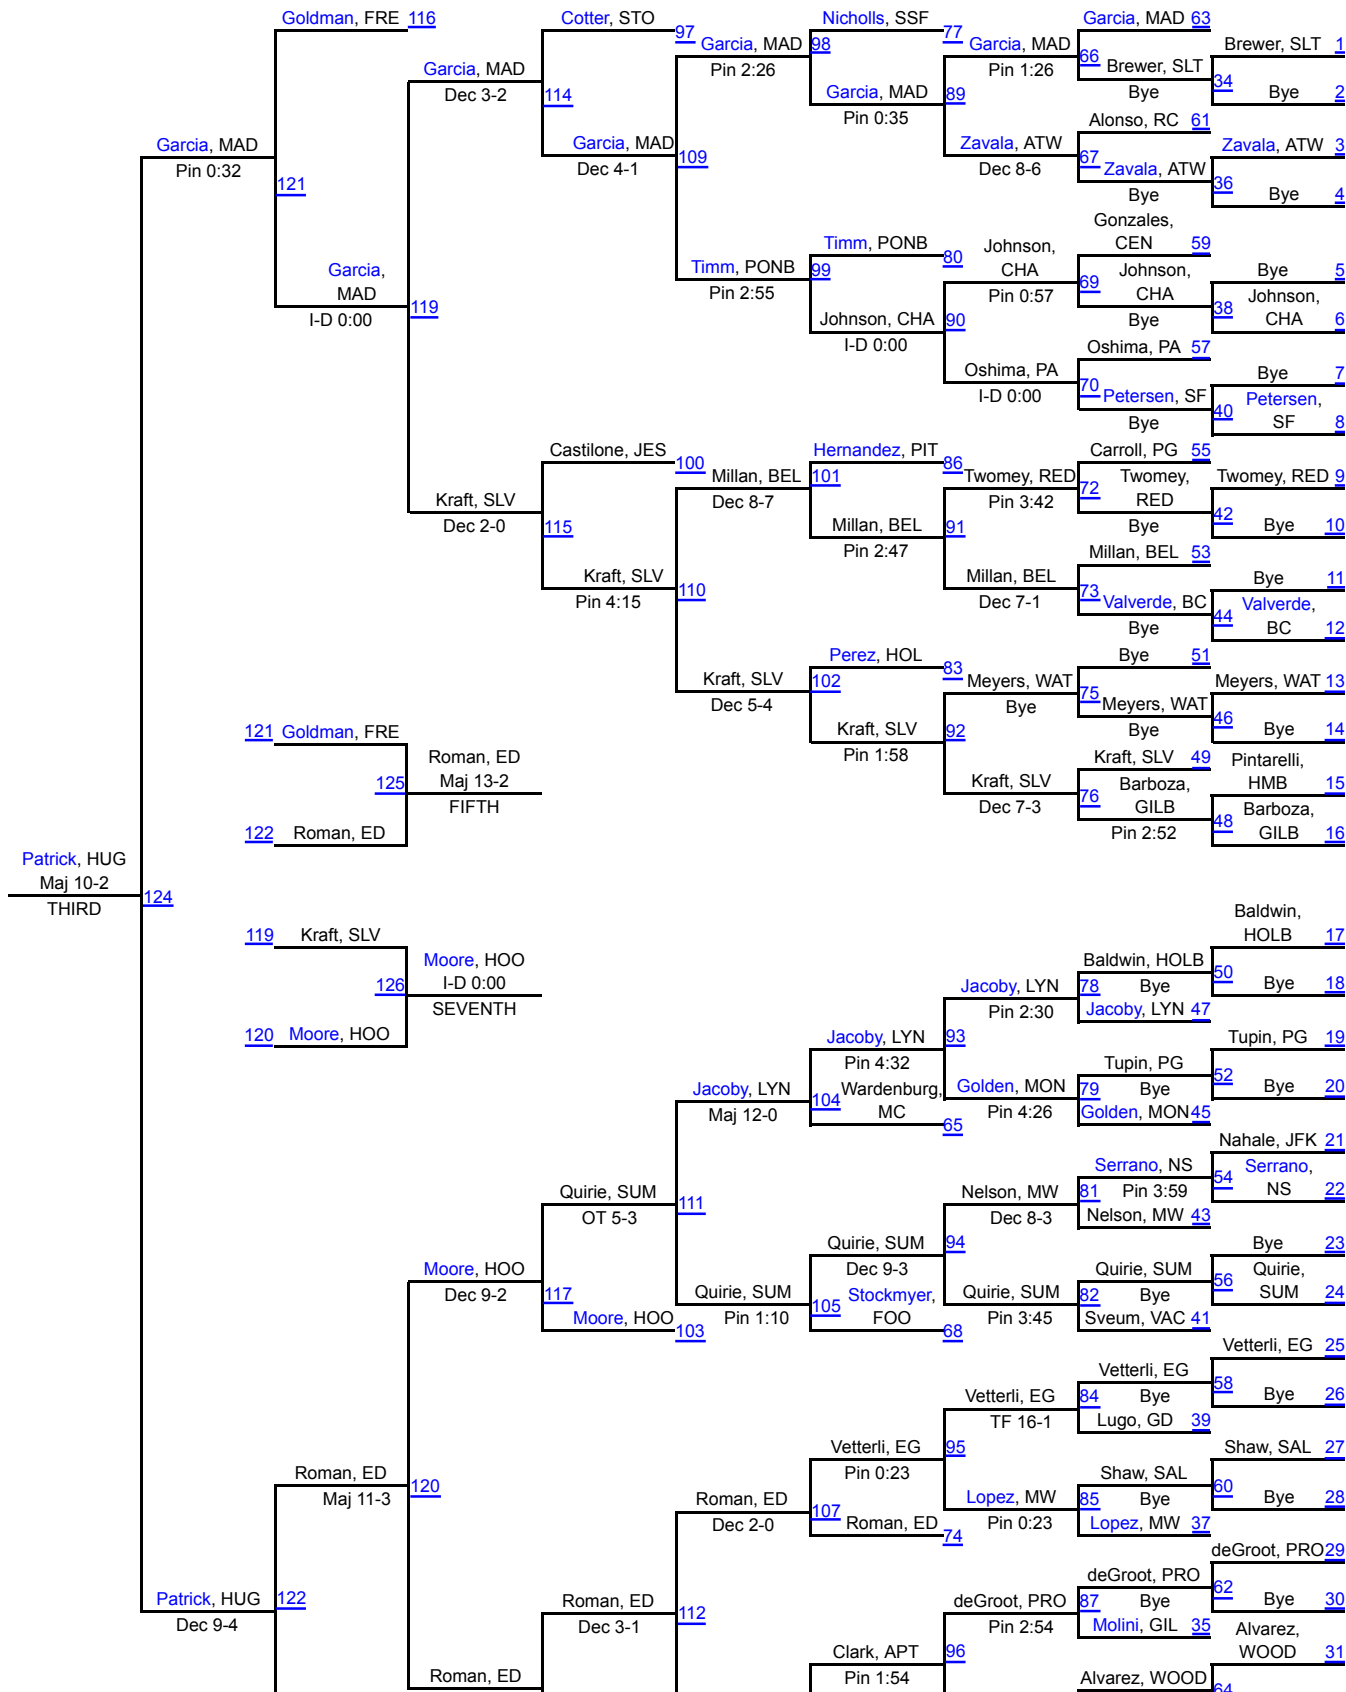

120

California Coast Wrestling Classic

126

126

California Coast Wrestling Classic

132

132

California Coast Wrestling Classic

138

138

California Coast Wrestling Classic

145

145

California Coast Wrestling Classic

152

152