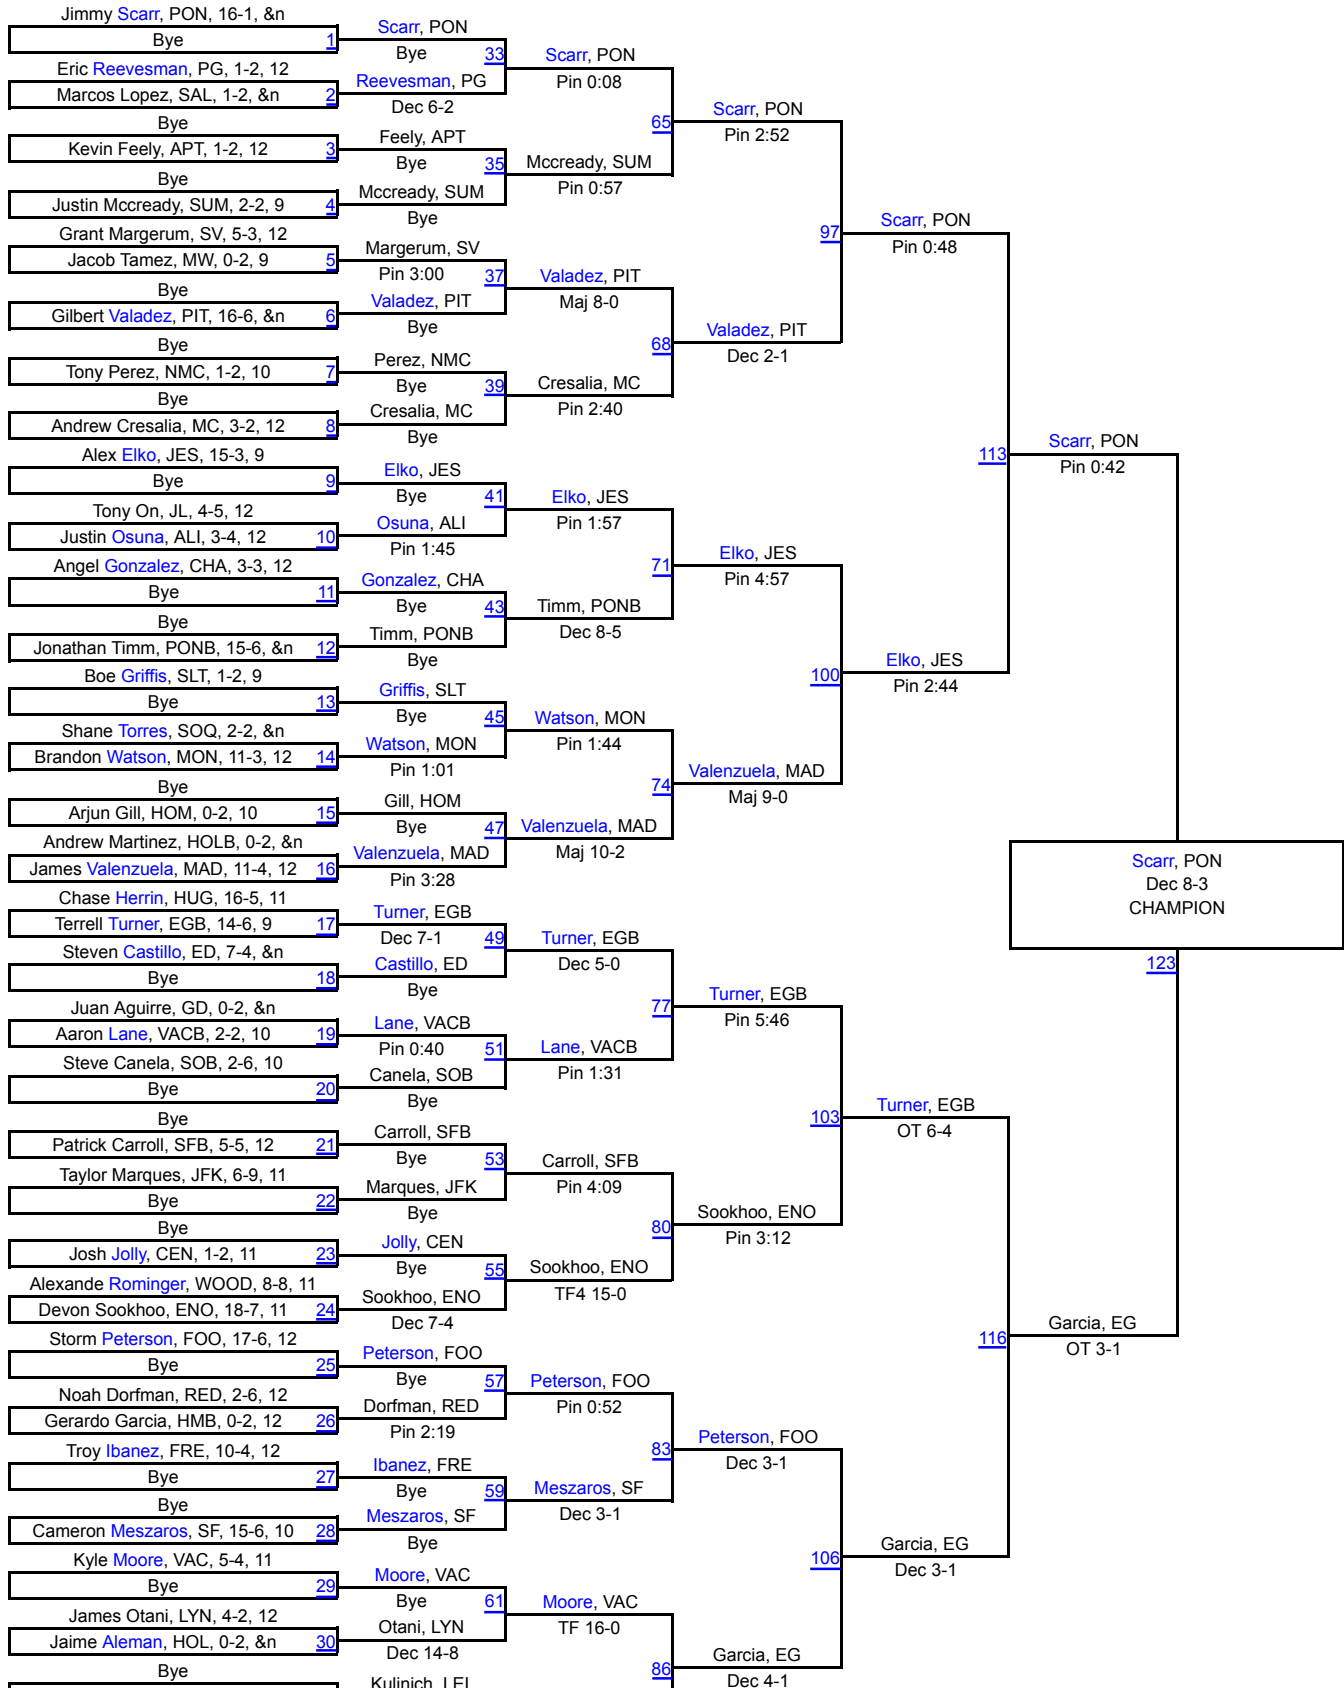

California Coast Wrestling Classic

106

106

California Coast Wrestling Classic

113

113

California Coast Wrestling Classic

120

120

California Coast Wrestling Classic

126

126

California Coast Wrestling Classic

132

132

California Coast Wrestling Classic

138

138

California Coast Wrestling Classic

145

145

California Coast Wrestling Classic

152

152