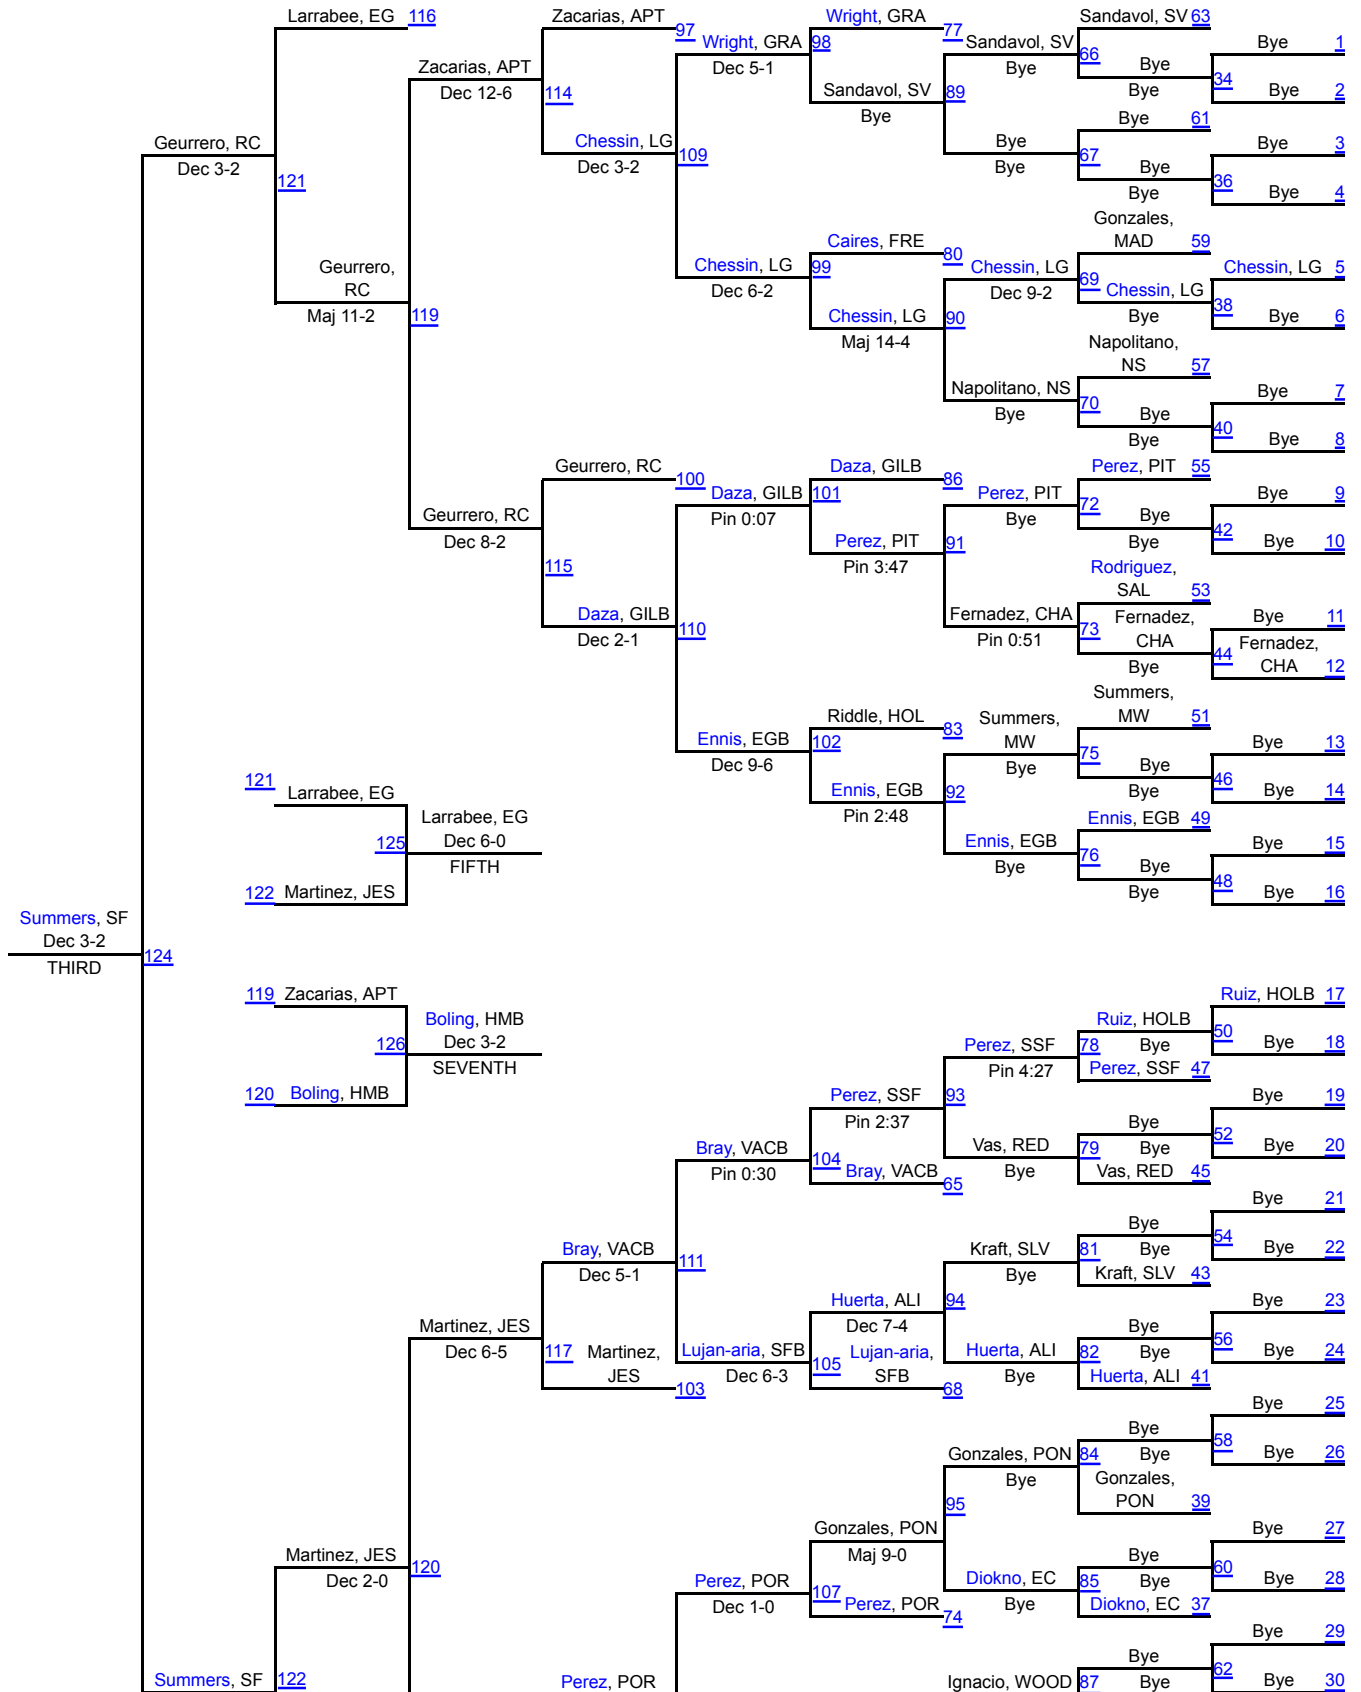

California Coast Wrestling Classic

106

106

California Coast Wrestling Classic

113

113

California Coast Wrestling Classic

120

120

California Coast Wrestling Classic

126

126

California Coast Wrestling Classic

132

132

California Coast Wrestling Classic