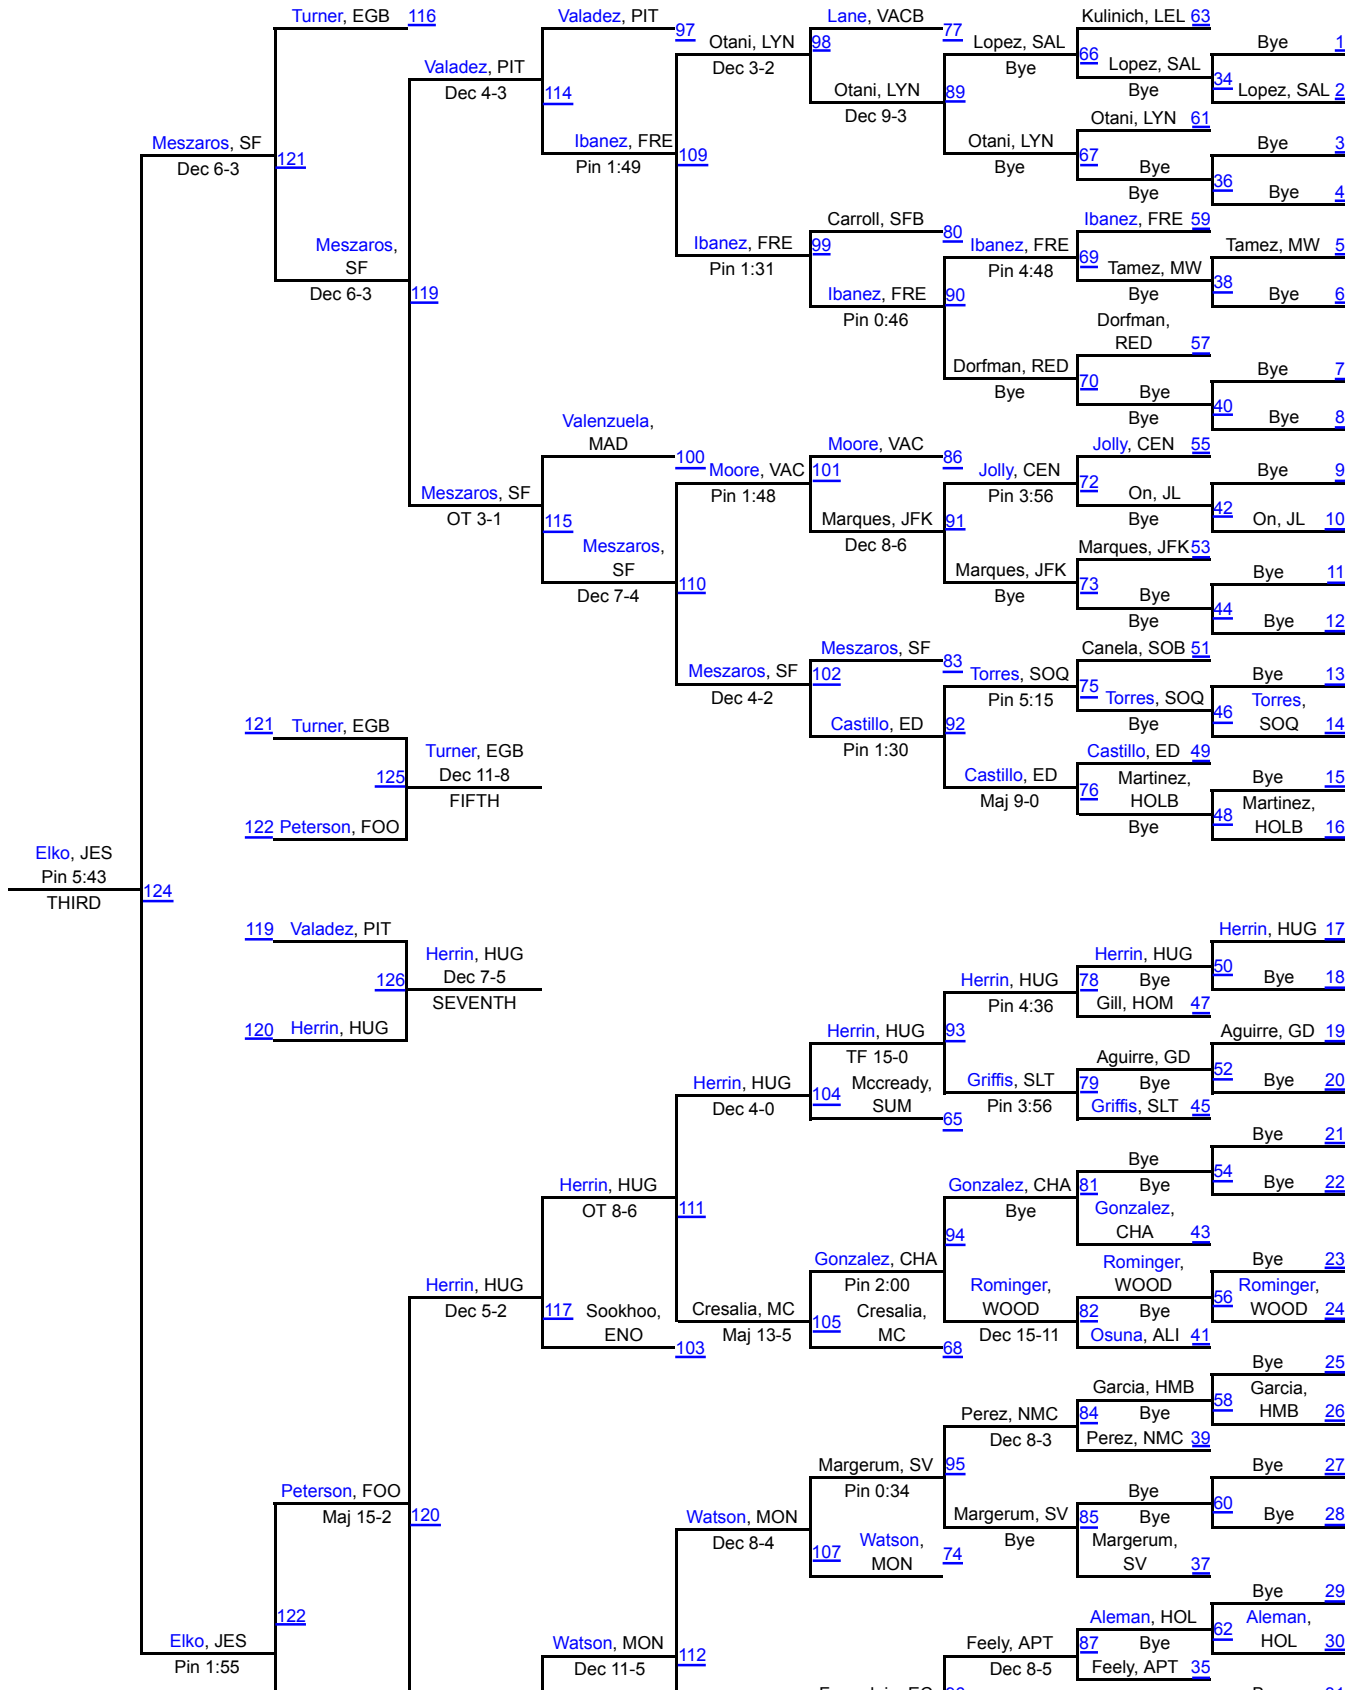

California Coast Wrestling Classic

106

106

California Coast Wrestling Classic

113

113

California Coast Wrestling Classic

120

120

California Coast Wrestling Classic

126

126

California Coast Wrestling Classic

132

132

California Coast Wrestling Classic

138

138

California Coast Wrestling Classic

145

145

California Coast Wrestling Classic

152

152