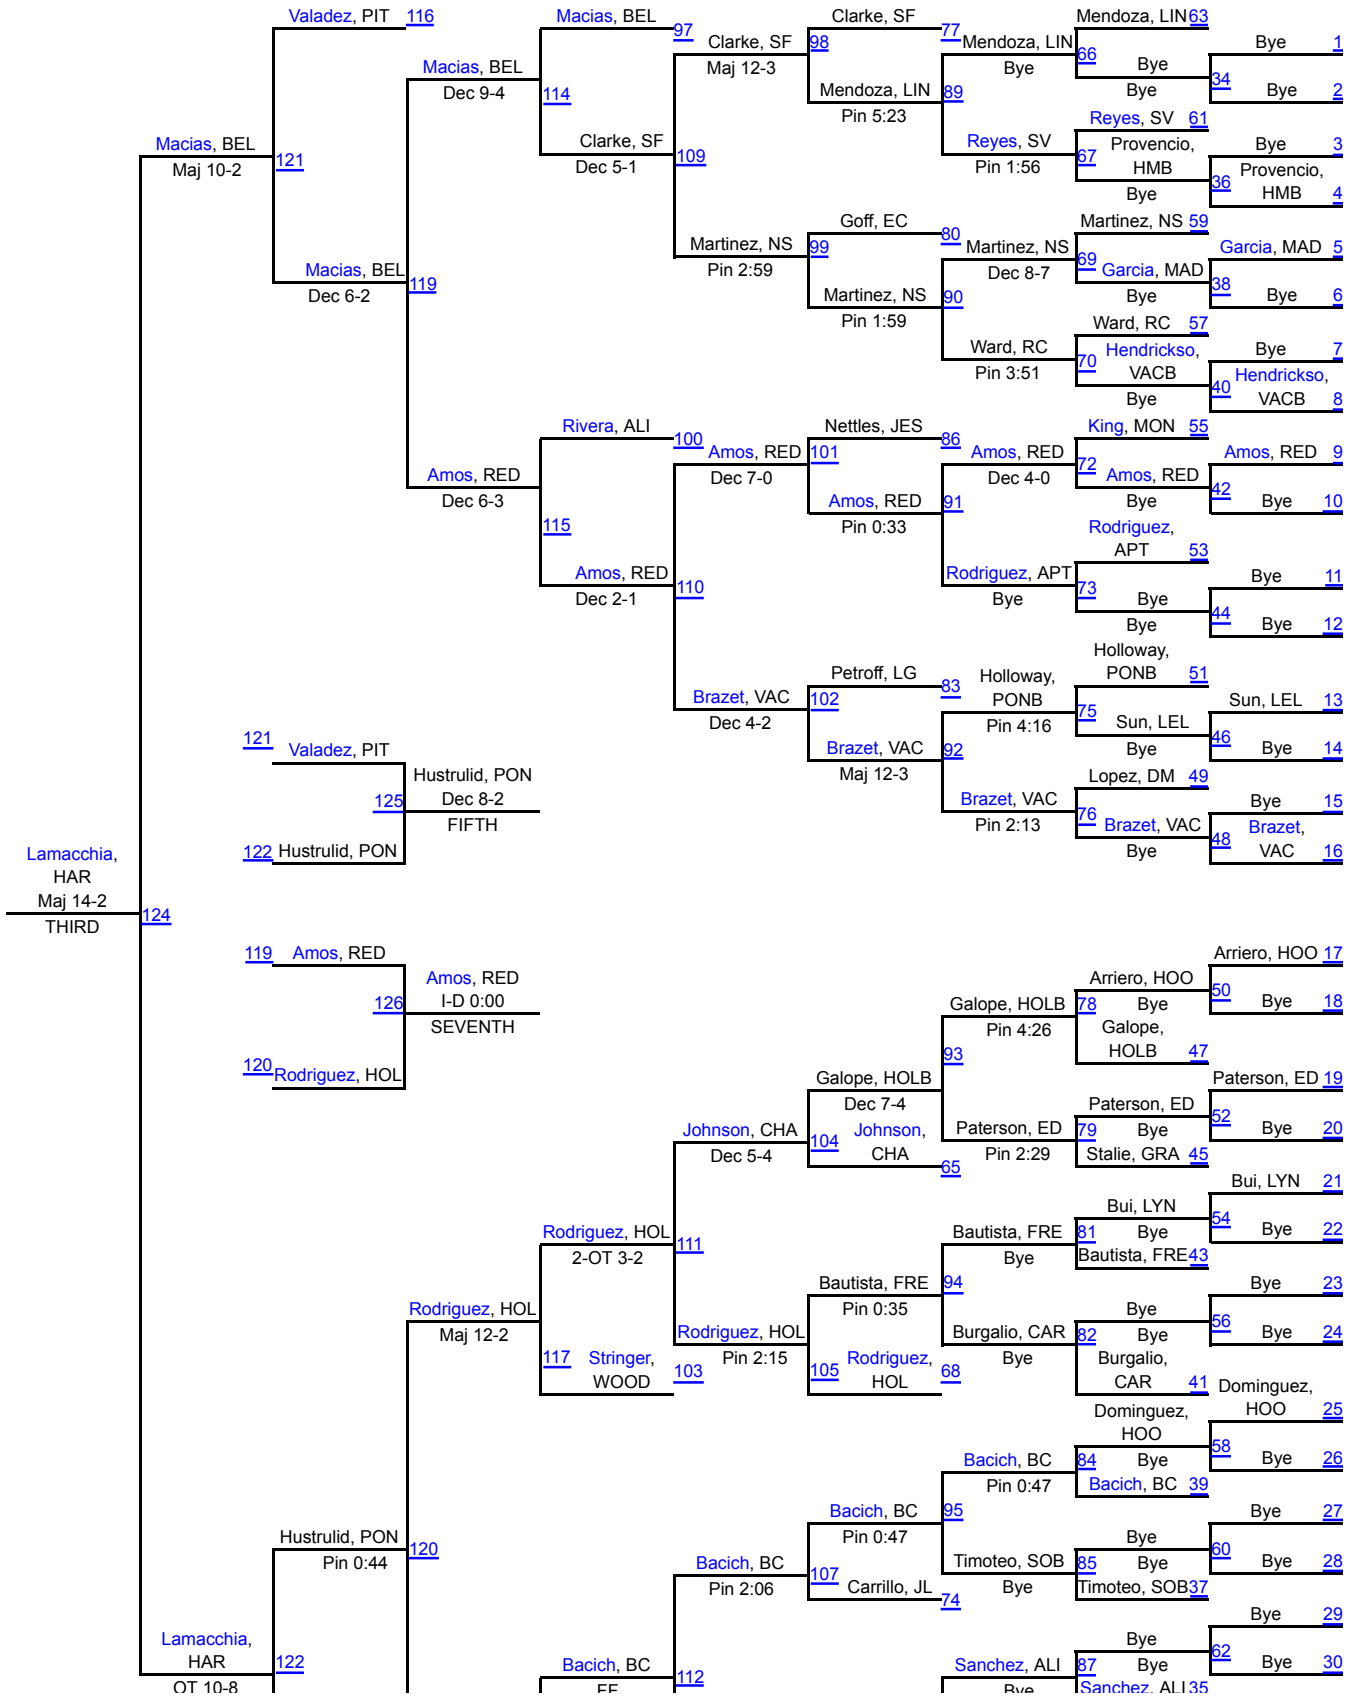

California Coast Wrestling Classic

106

106

California Coast Wrestling Classic

113

113

California Coast Wrestling Classic

120

120

California Coast Wrestling Classic

126

126

California Coast Wrestling Classic

132

132

California Coast Wrestling Classic

138

138

California Coast Wrestling Classic

145

145

California Coast Wrestling Classic

152

152