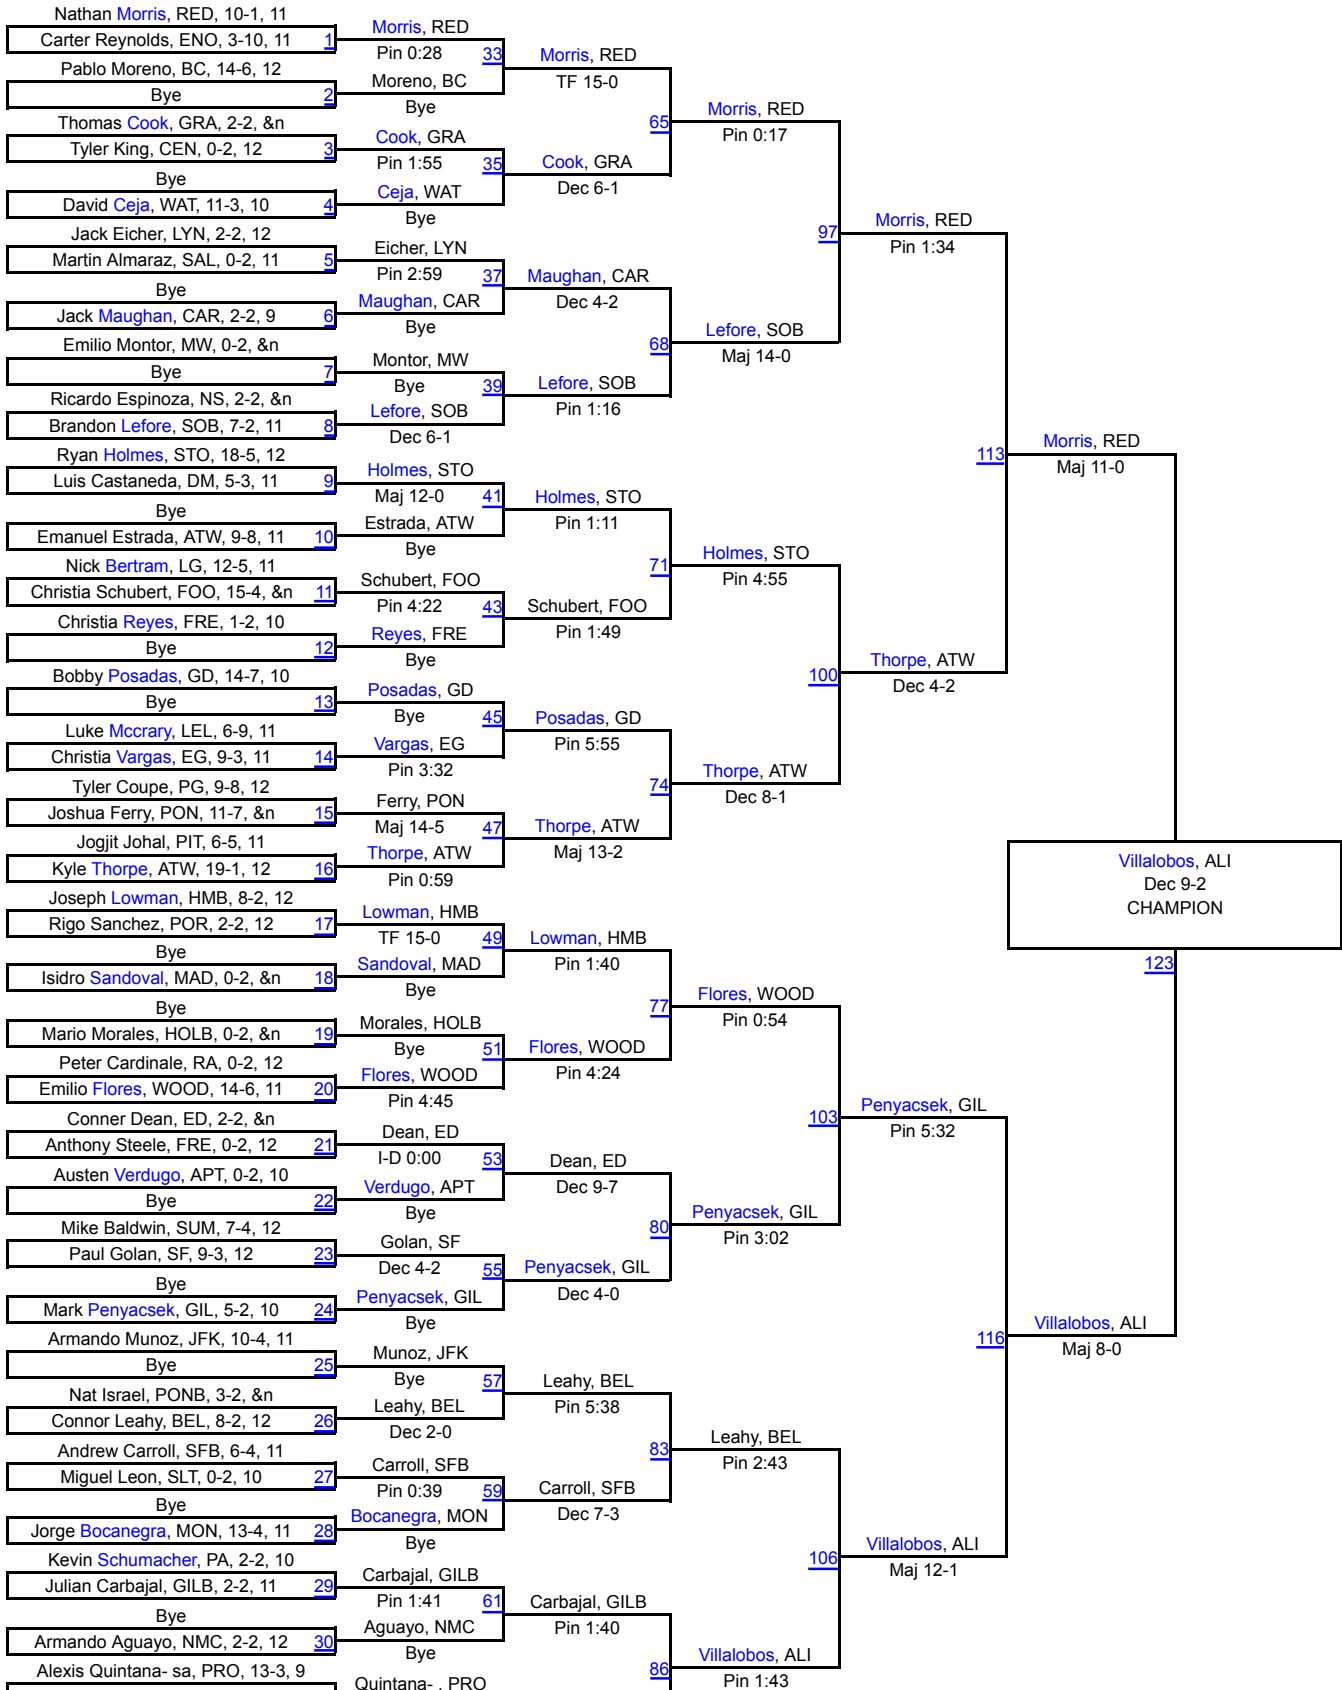

California Coast Wrestling Classic

160

160

California Coast Wrestling Classic

170

170

California Coast Wrestling Classic

182