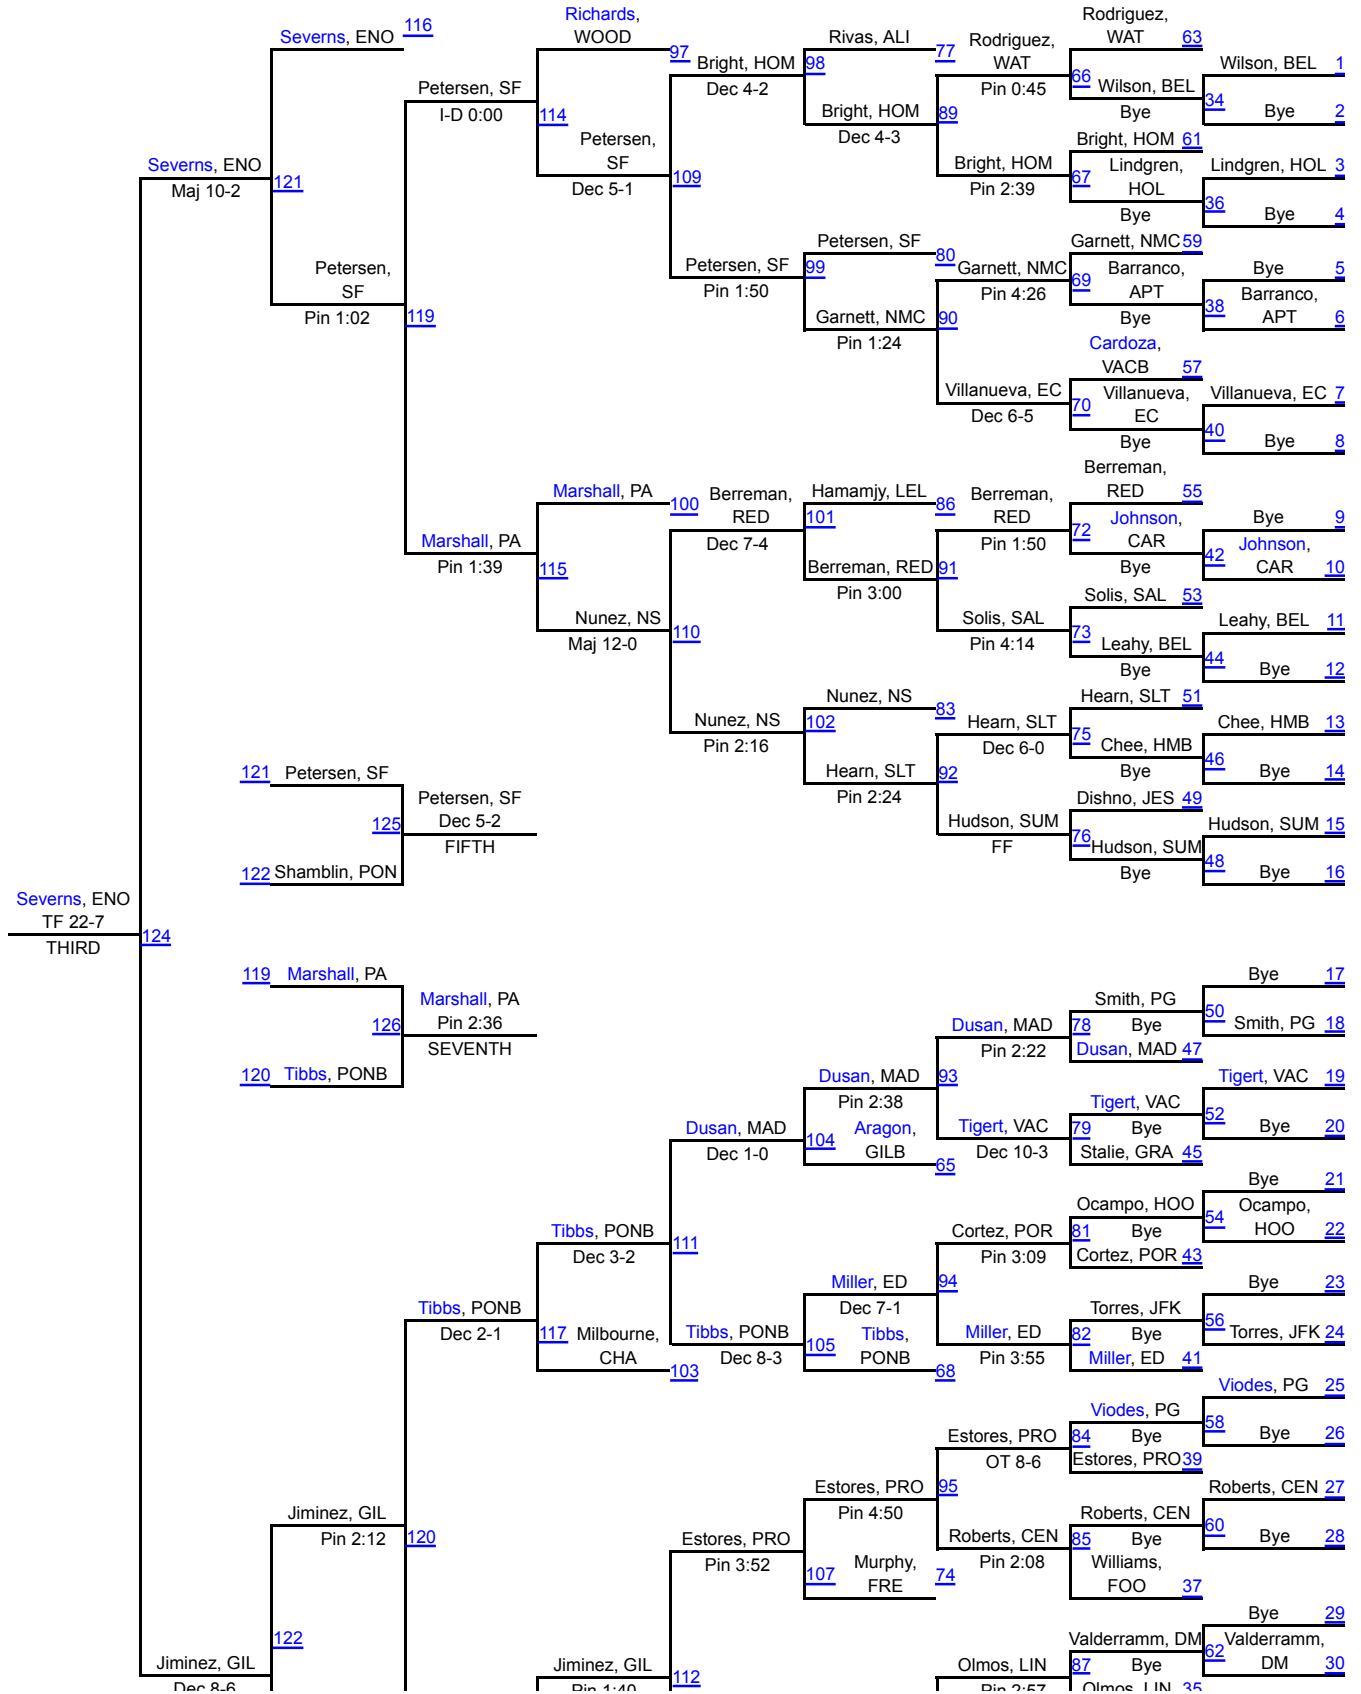

120

California Coast Wrestling Classic

126

126

California Coast Wrestling Classic

132

132

California Coast Wrestling Classic

138

138

California Coast Wrestling Classic

145

145

California Coast Wrestling Classic

152

152