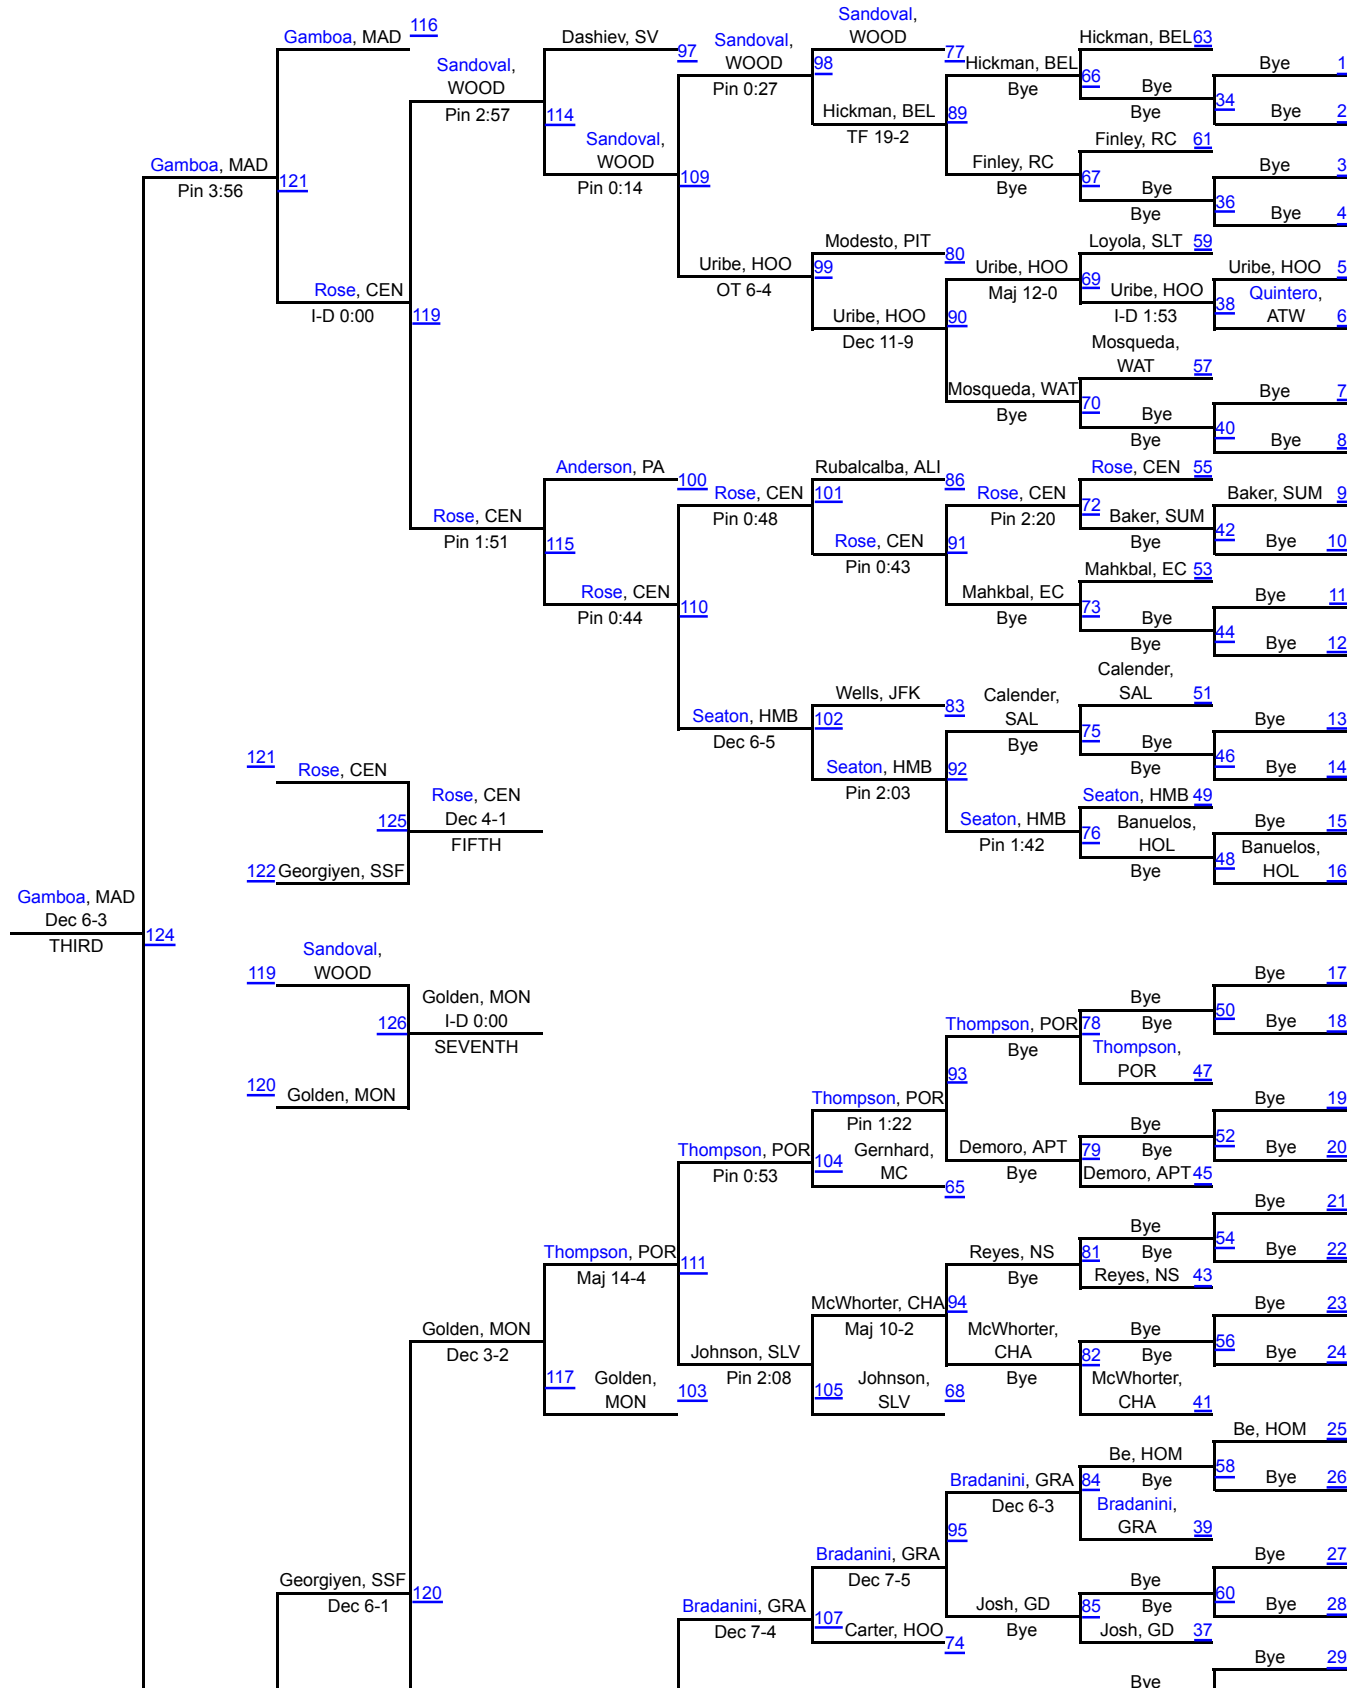

California Coast Wrestling Classic

160

160

California Coast Wrestling Classic

170

170

California Coast Wrestling Classic

182

182

California Coast Wrestling Classic

195

195

California Coast Wrestling Classic

220

220

California Coast Wrestling Classic