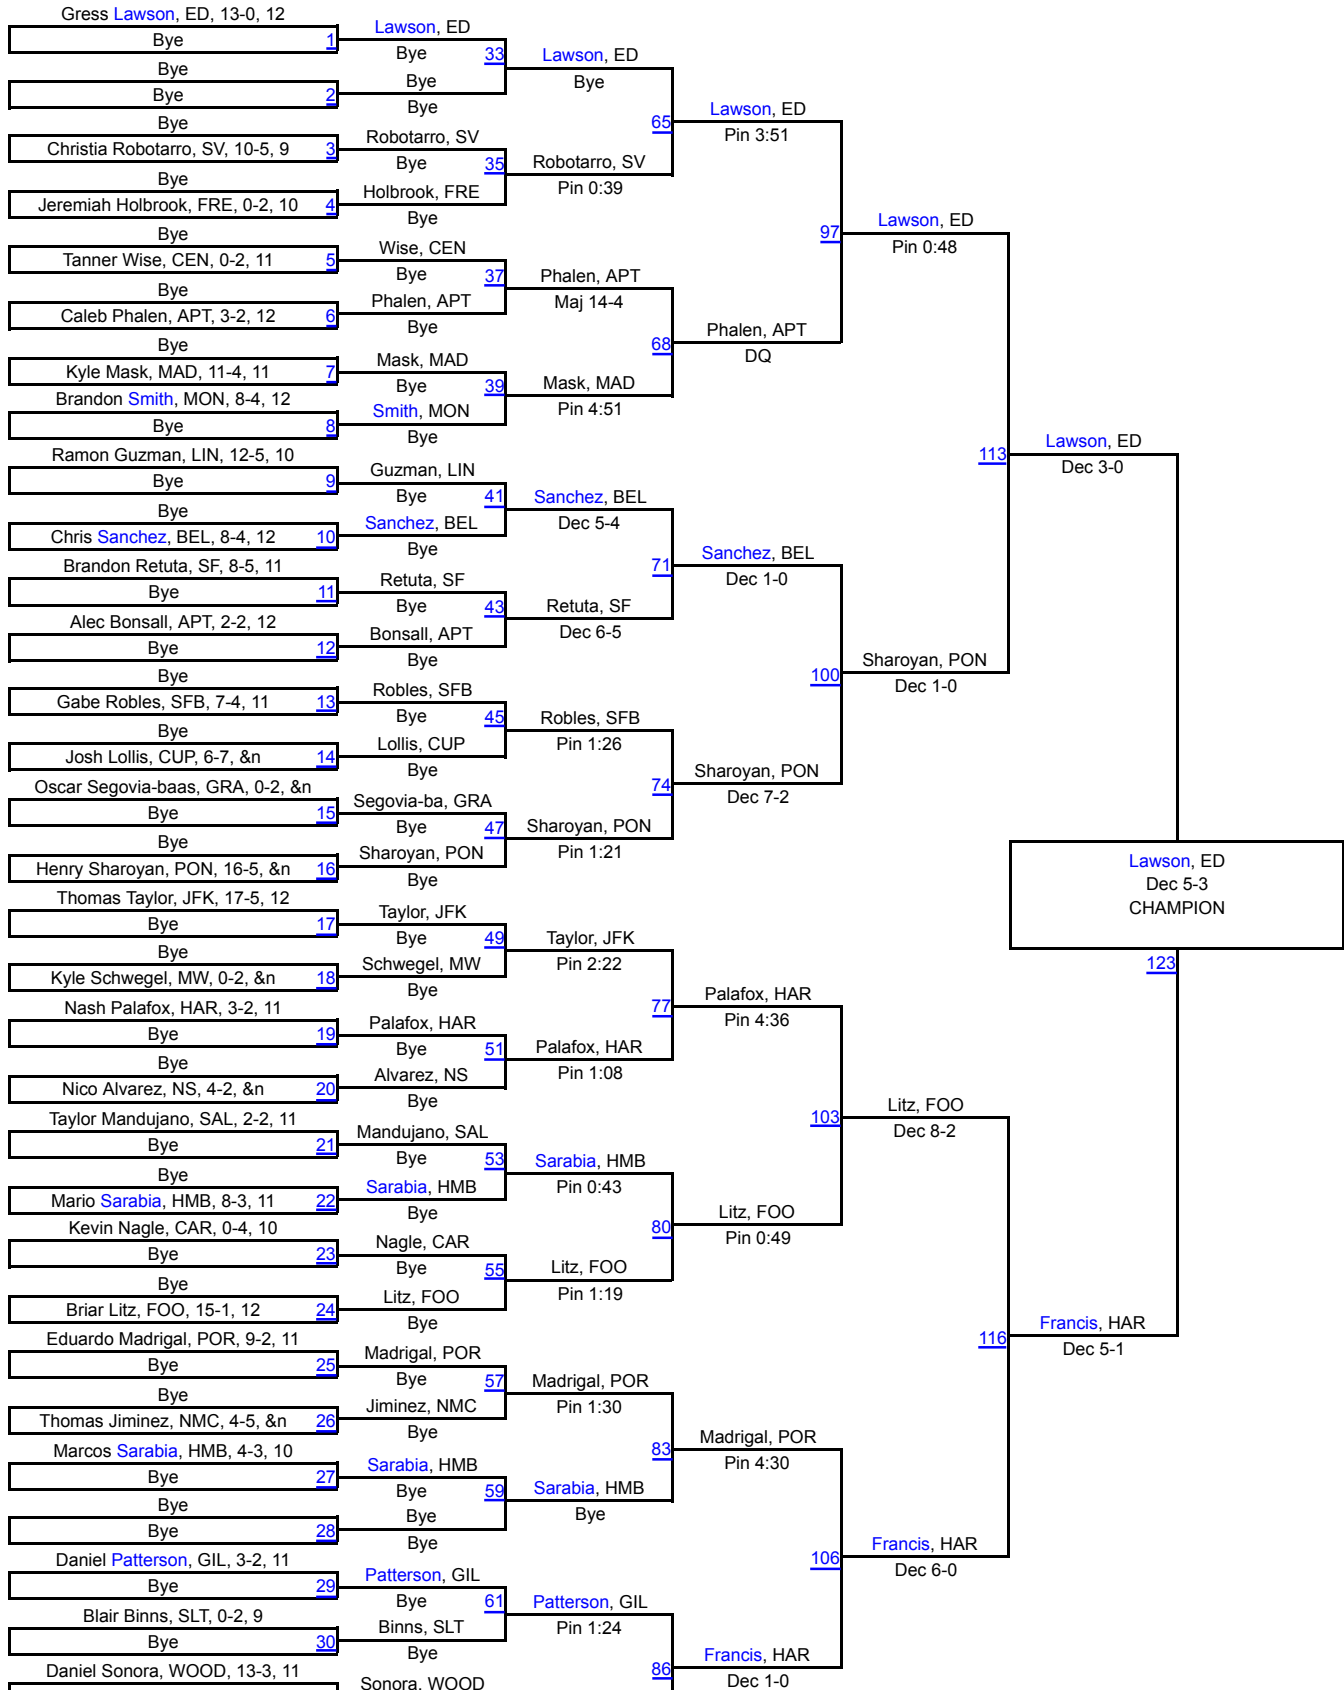

182

California Coast Wrestling Classic

195

195

California Coast Wrestling Classic

220

220

California Coast Wrestling Classic