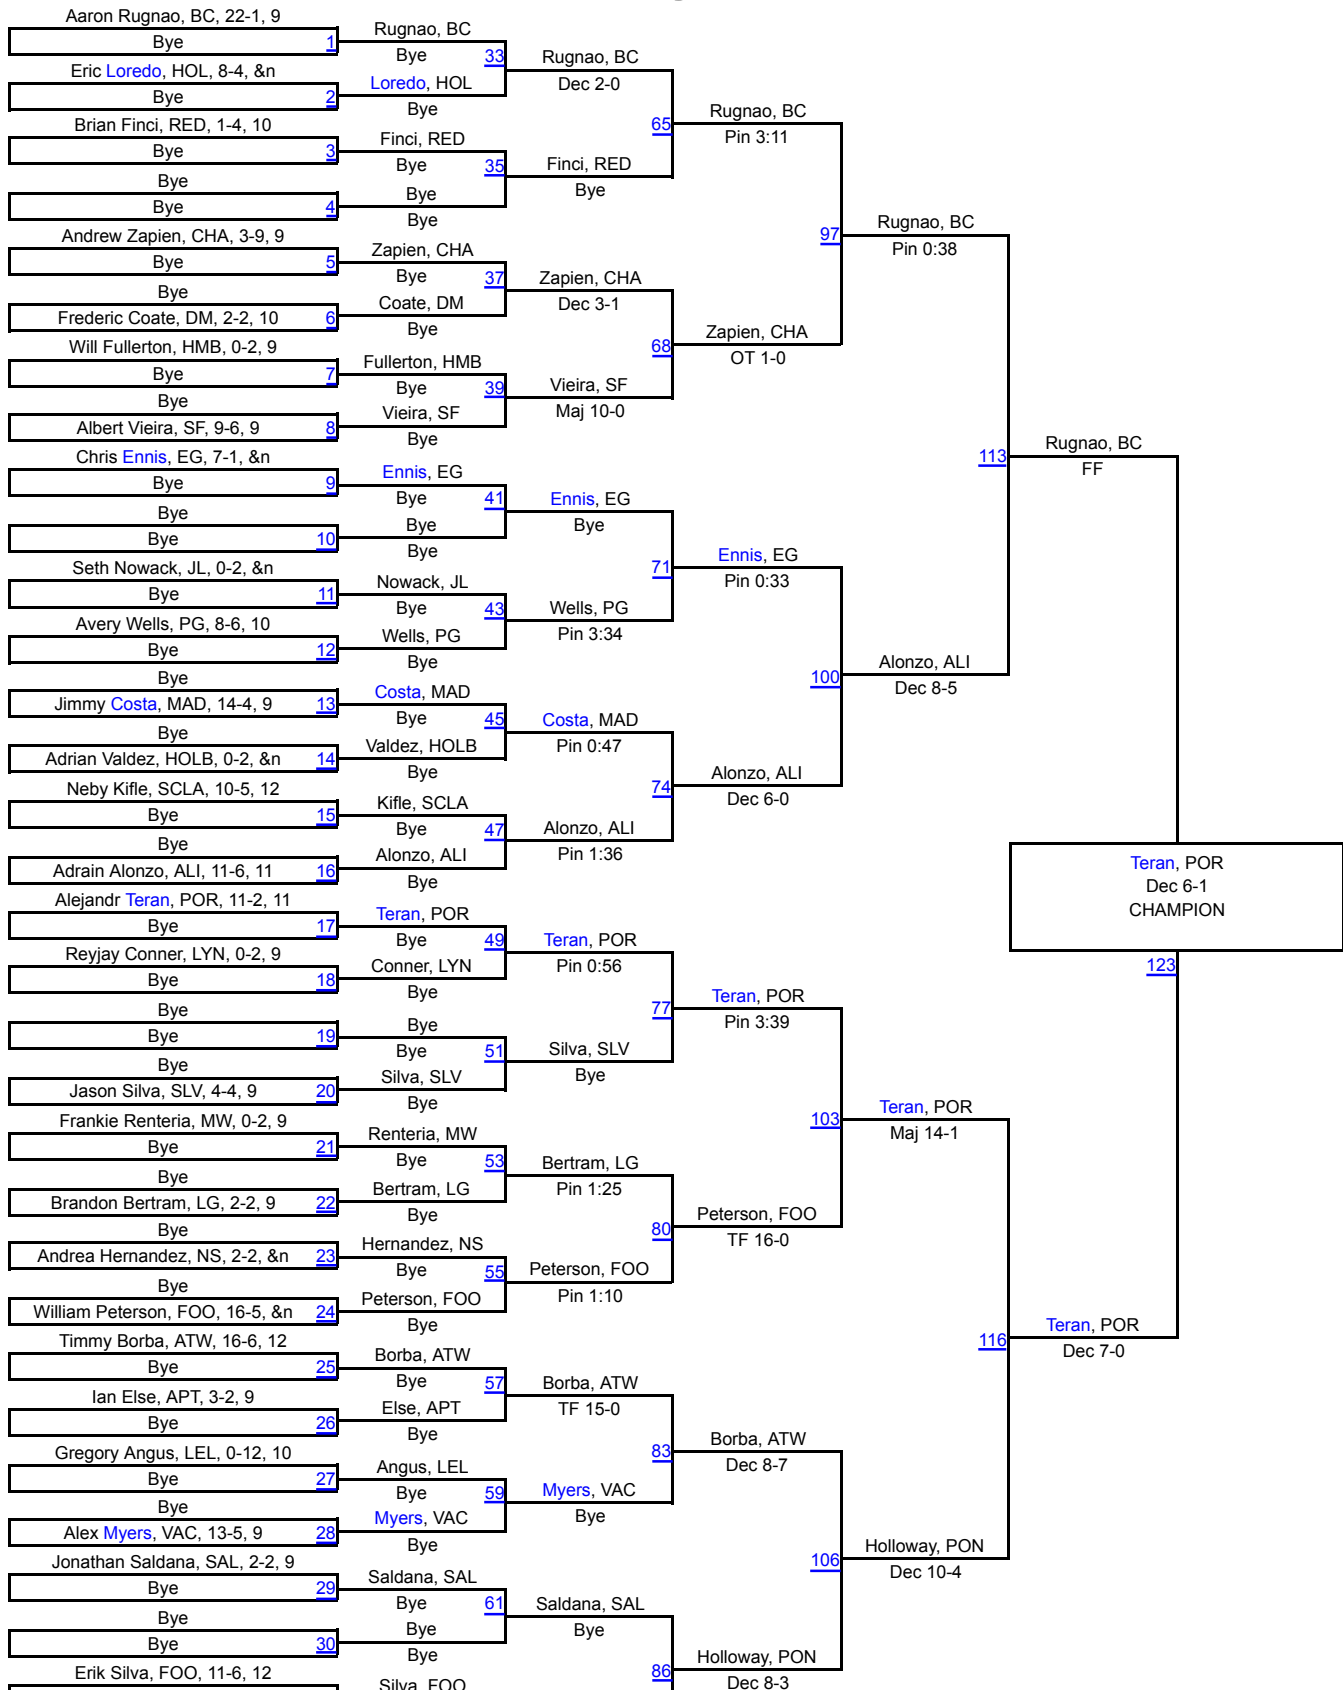

California Coast Wrestling Classic

106

106

California Coast Wrestling Classic

113

113

California Coast Wrestling Classic

120

120

California Coast Wrestling Classic

126

126

California Coast Wrestling Classic

132

132

California Coast Wrestling Classic