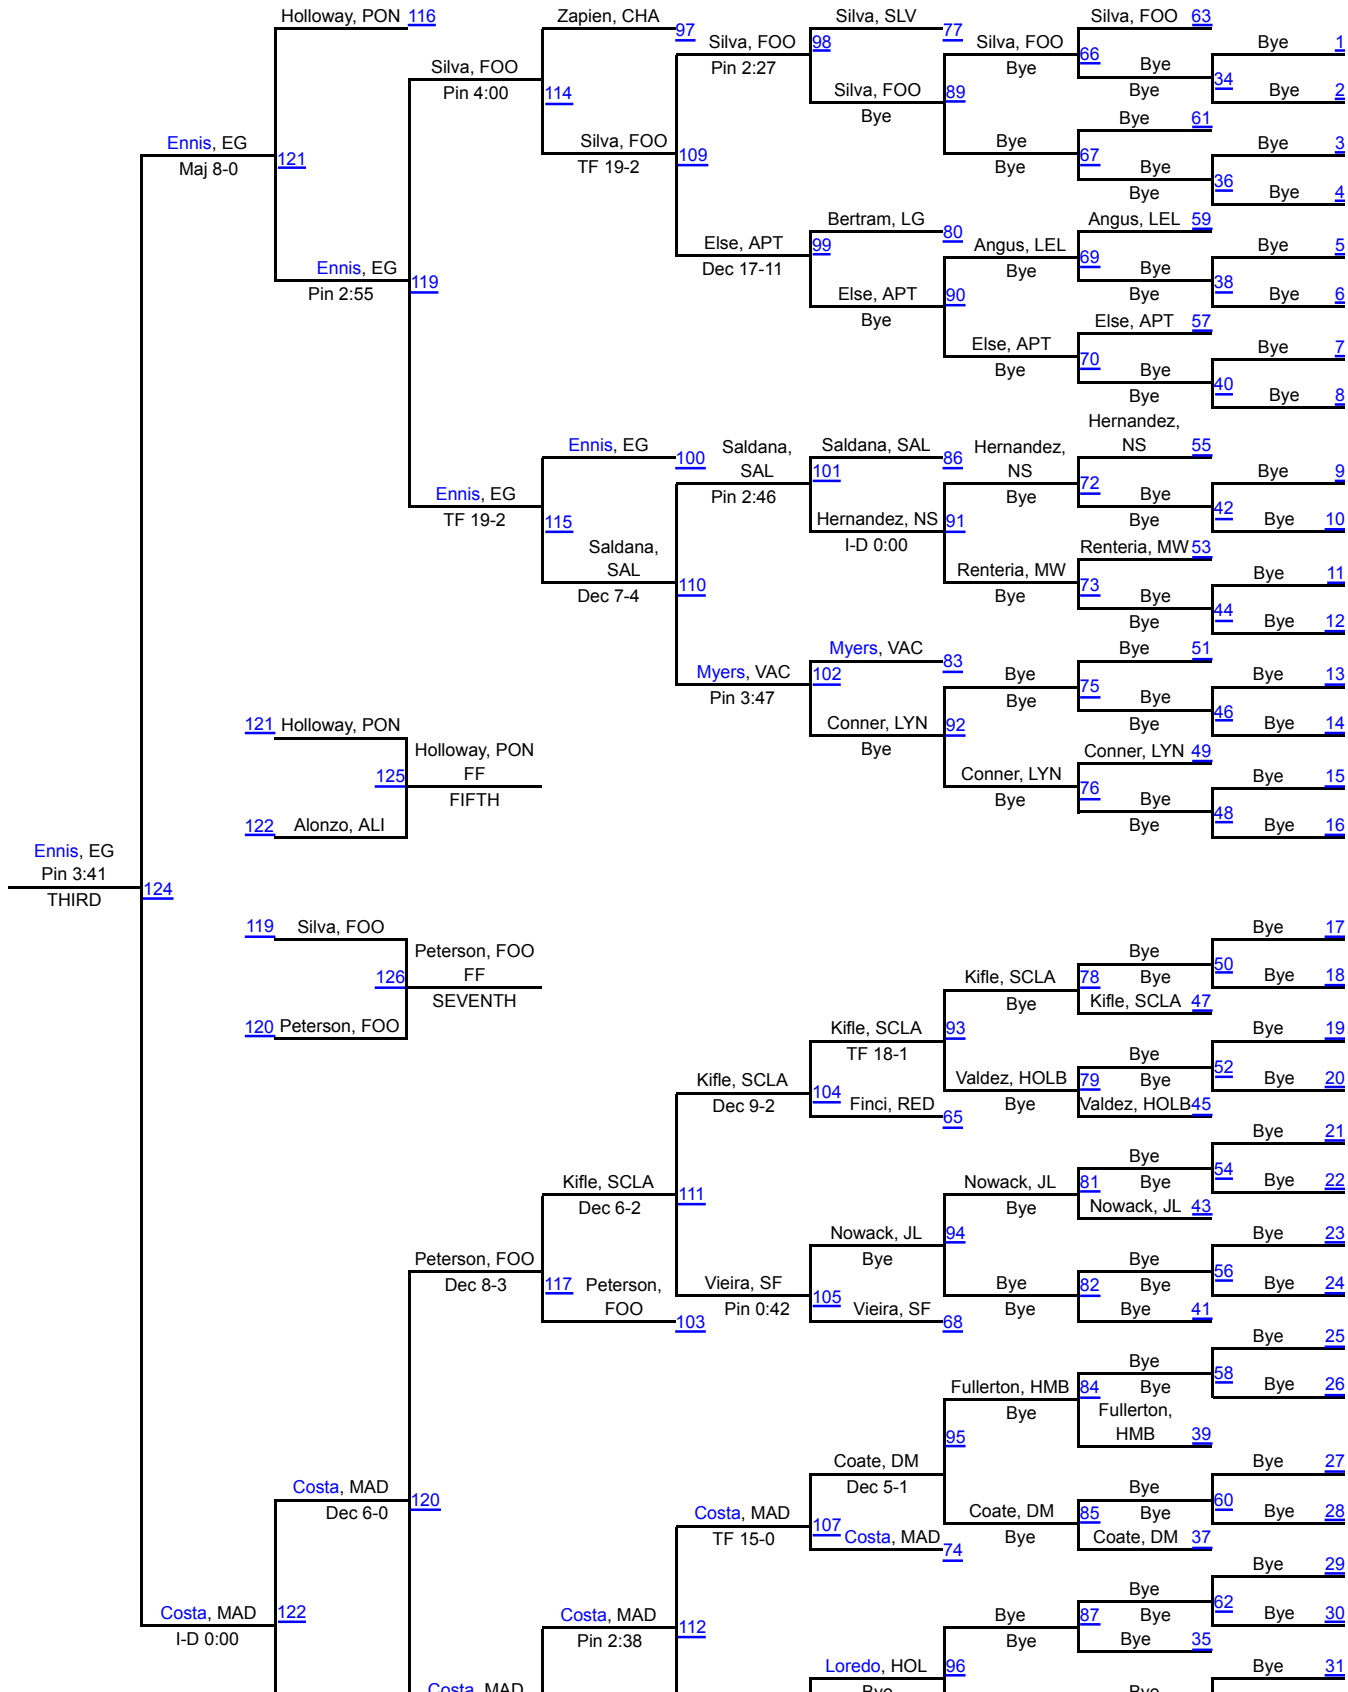

California Coast Wrestling Classic

106

106

California Coast Wrestling Classic

113

113

California Coast Wrestling Classic

120

120

California Coast Wrestling Classic

126

126

California Coast Wrestling Classic

132

132

California Coast Wrestling Classic

138

138

California Coast Wrestling Classic

145

145

California Coast Wrestling Classic

152

152