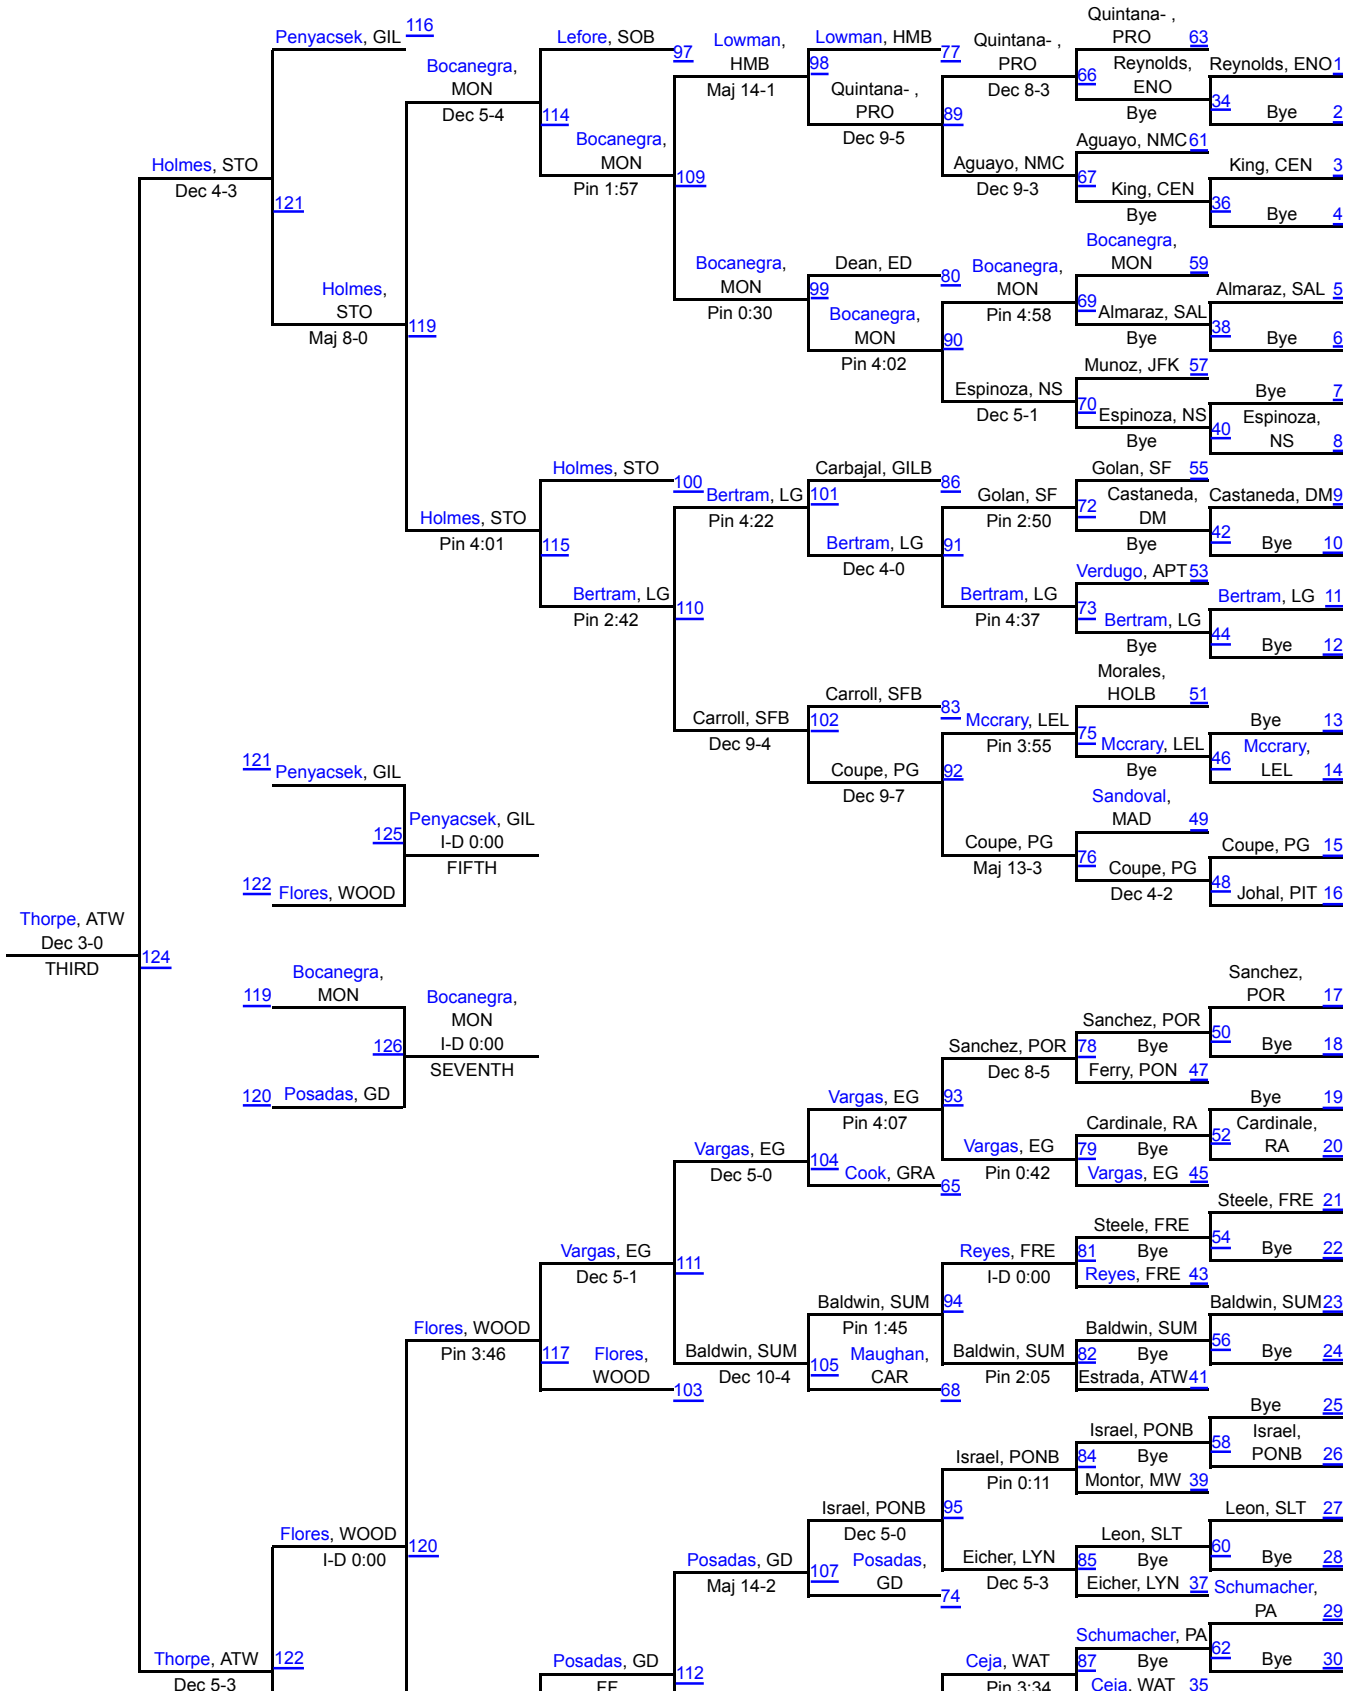

California Coast Wrestling Classic

160

160

California Coast Wrestling Classic

170

170

California Coast Wrestling Classic

182