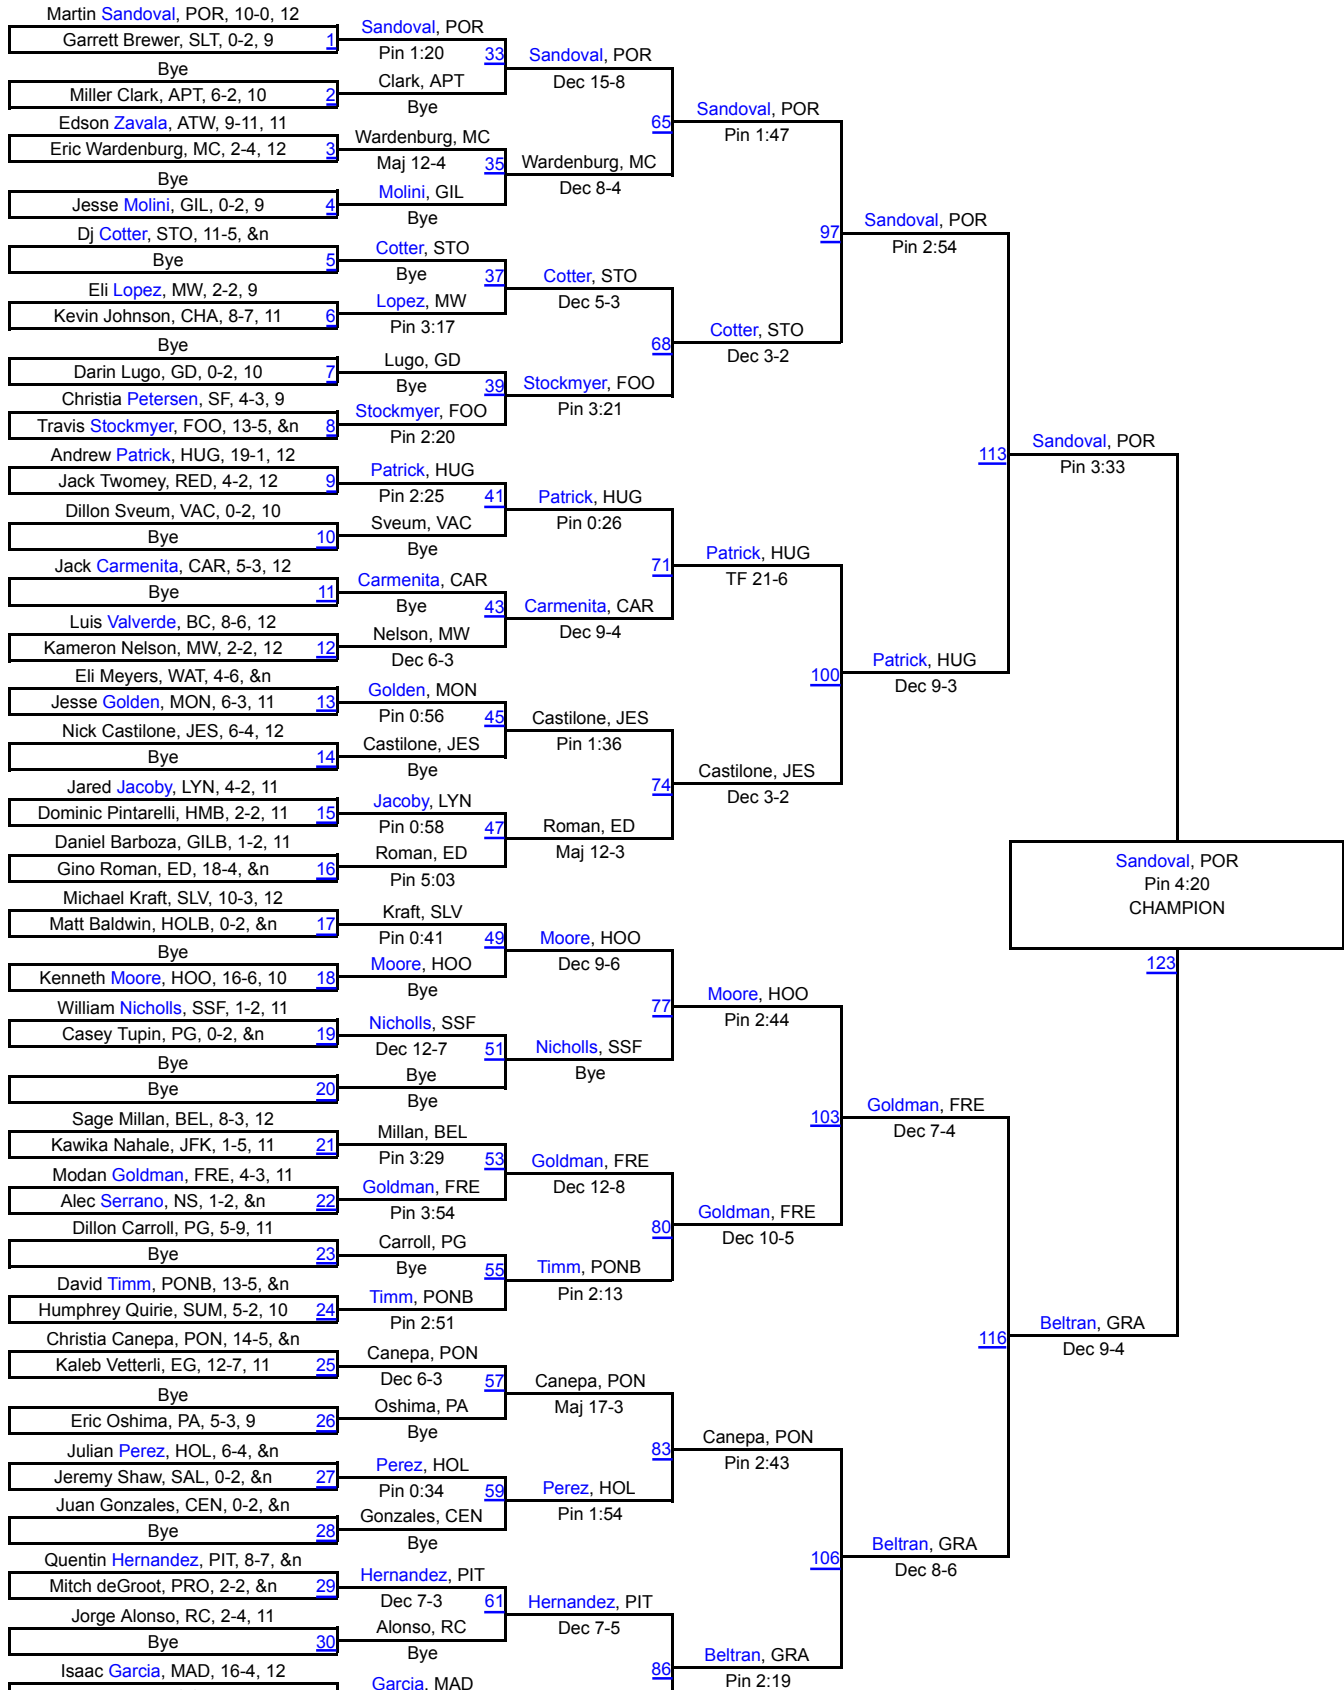

120

California Coast Wrestling Classic

126

126

California Coast Wrestling Classic

132

132

California Coast Wrestling Classic

138

138

California Coast Wrestling Classic

145

145

California Coast Wrestling Classic

152

152