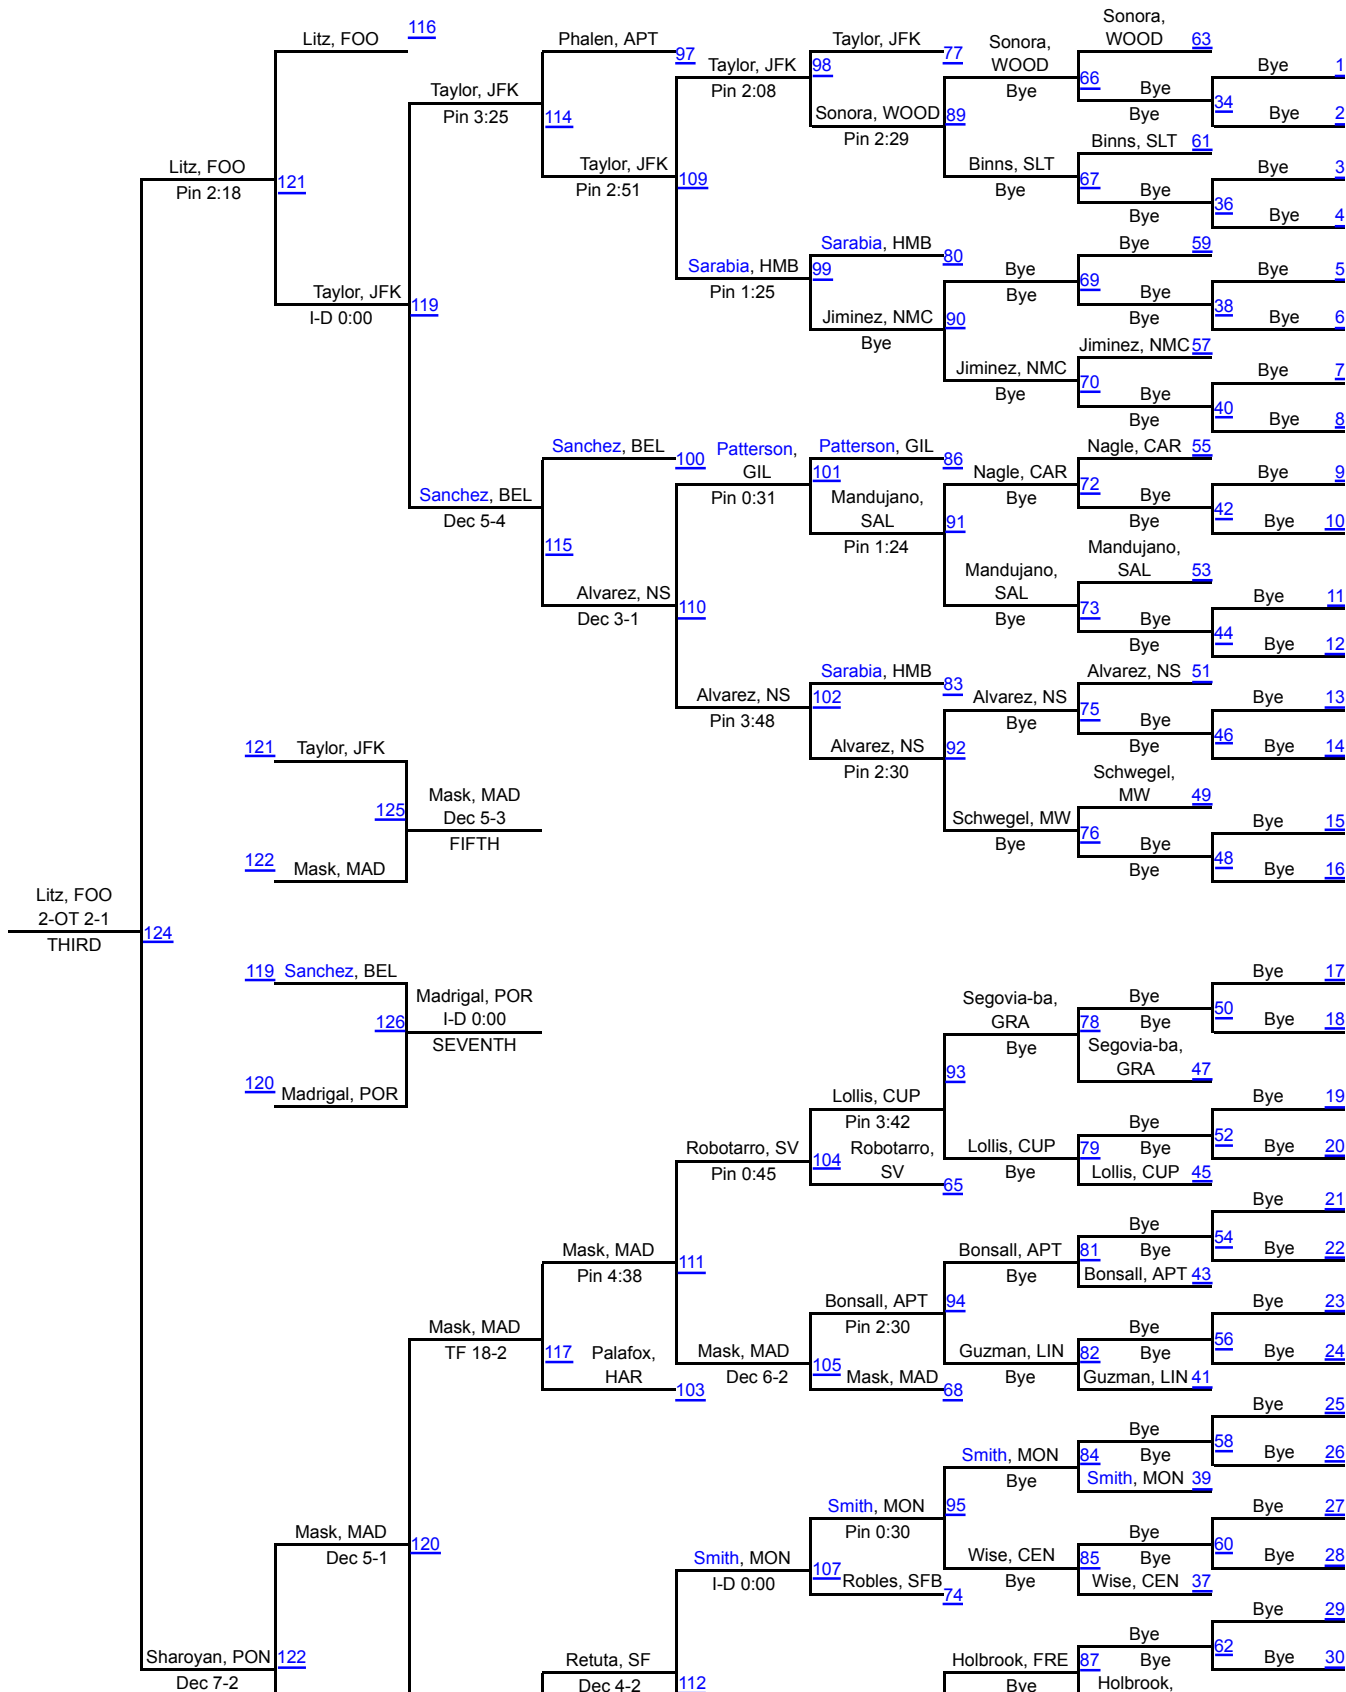

182

California Coast Wrestling Classic

195

195

California Coast Wrestling Classic

220

220

California Coast Wrestling Classic