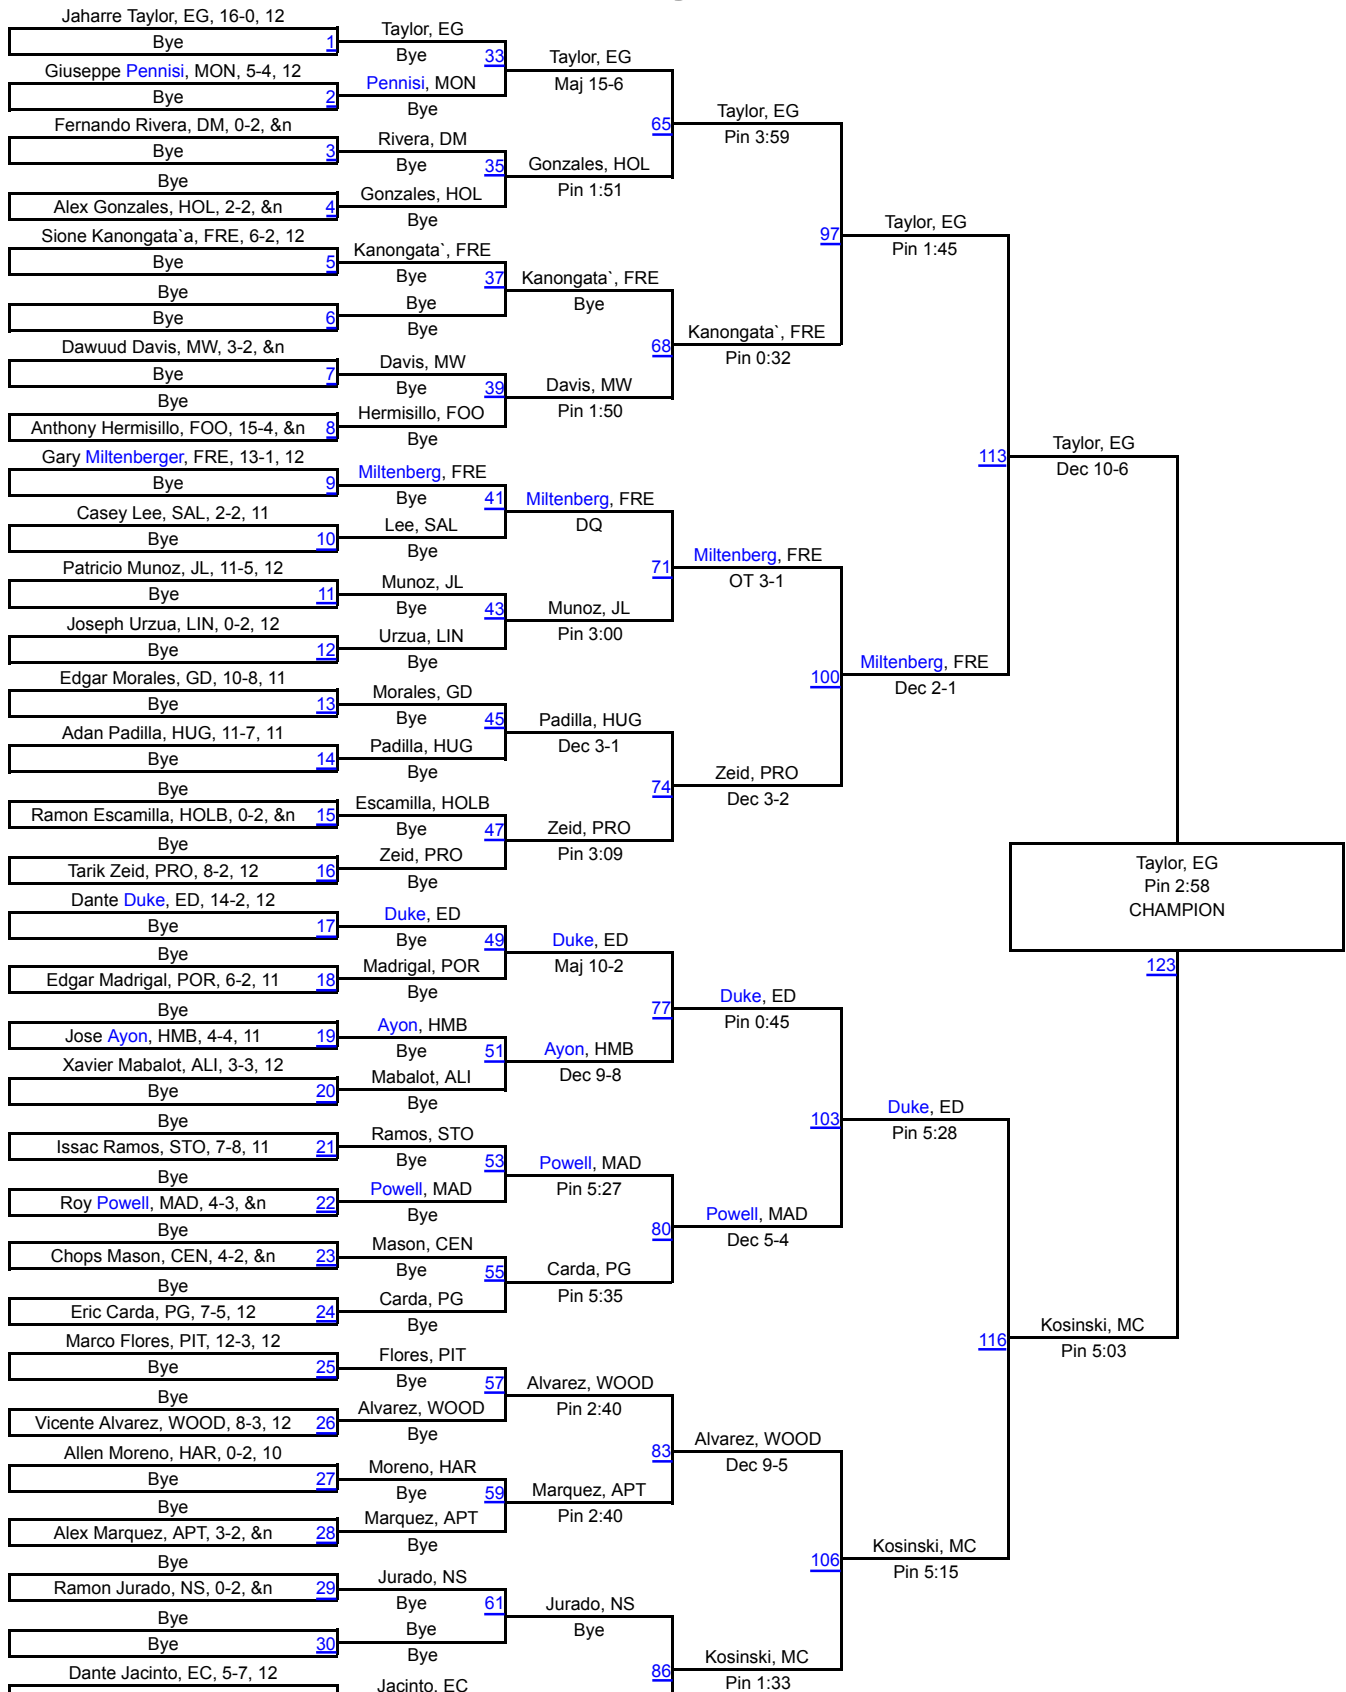

California Coast Wrestling Classic

285