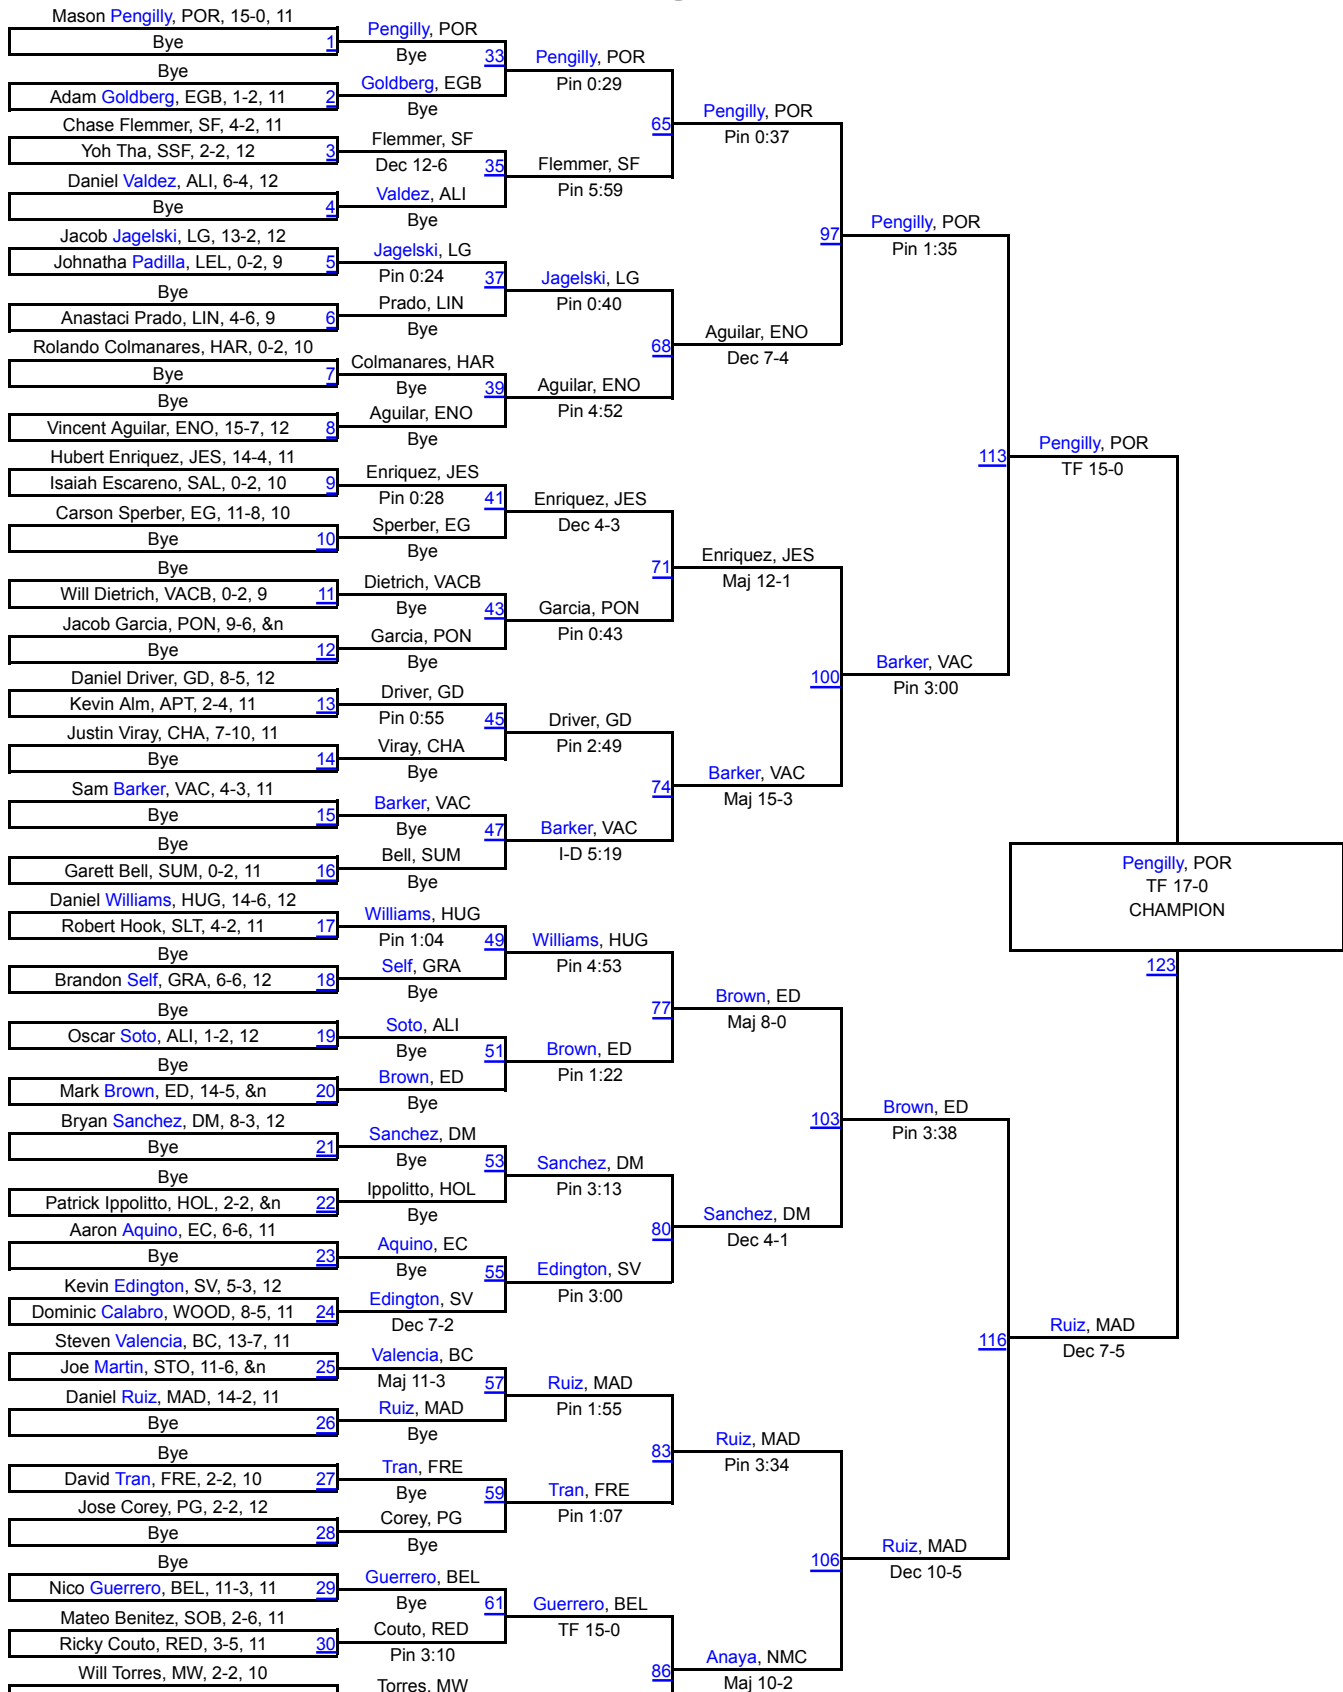

California Coast Wrestling Classic

106

106

California Coast Wrestling Classic

113

113

California Coast Wrestling Classic

120

120

California Coast Wrestling Classic

126

126

California Coast Wrestling Classic

132

132

California Coast Wrestling Classic