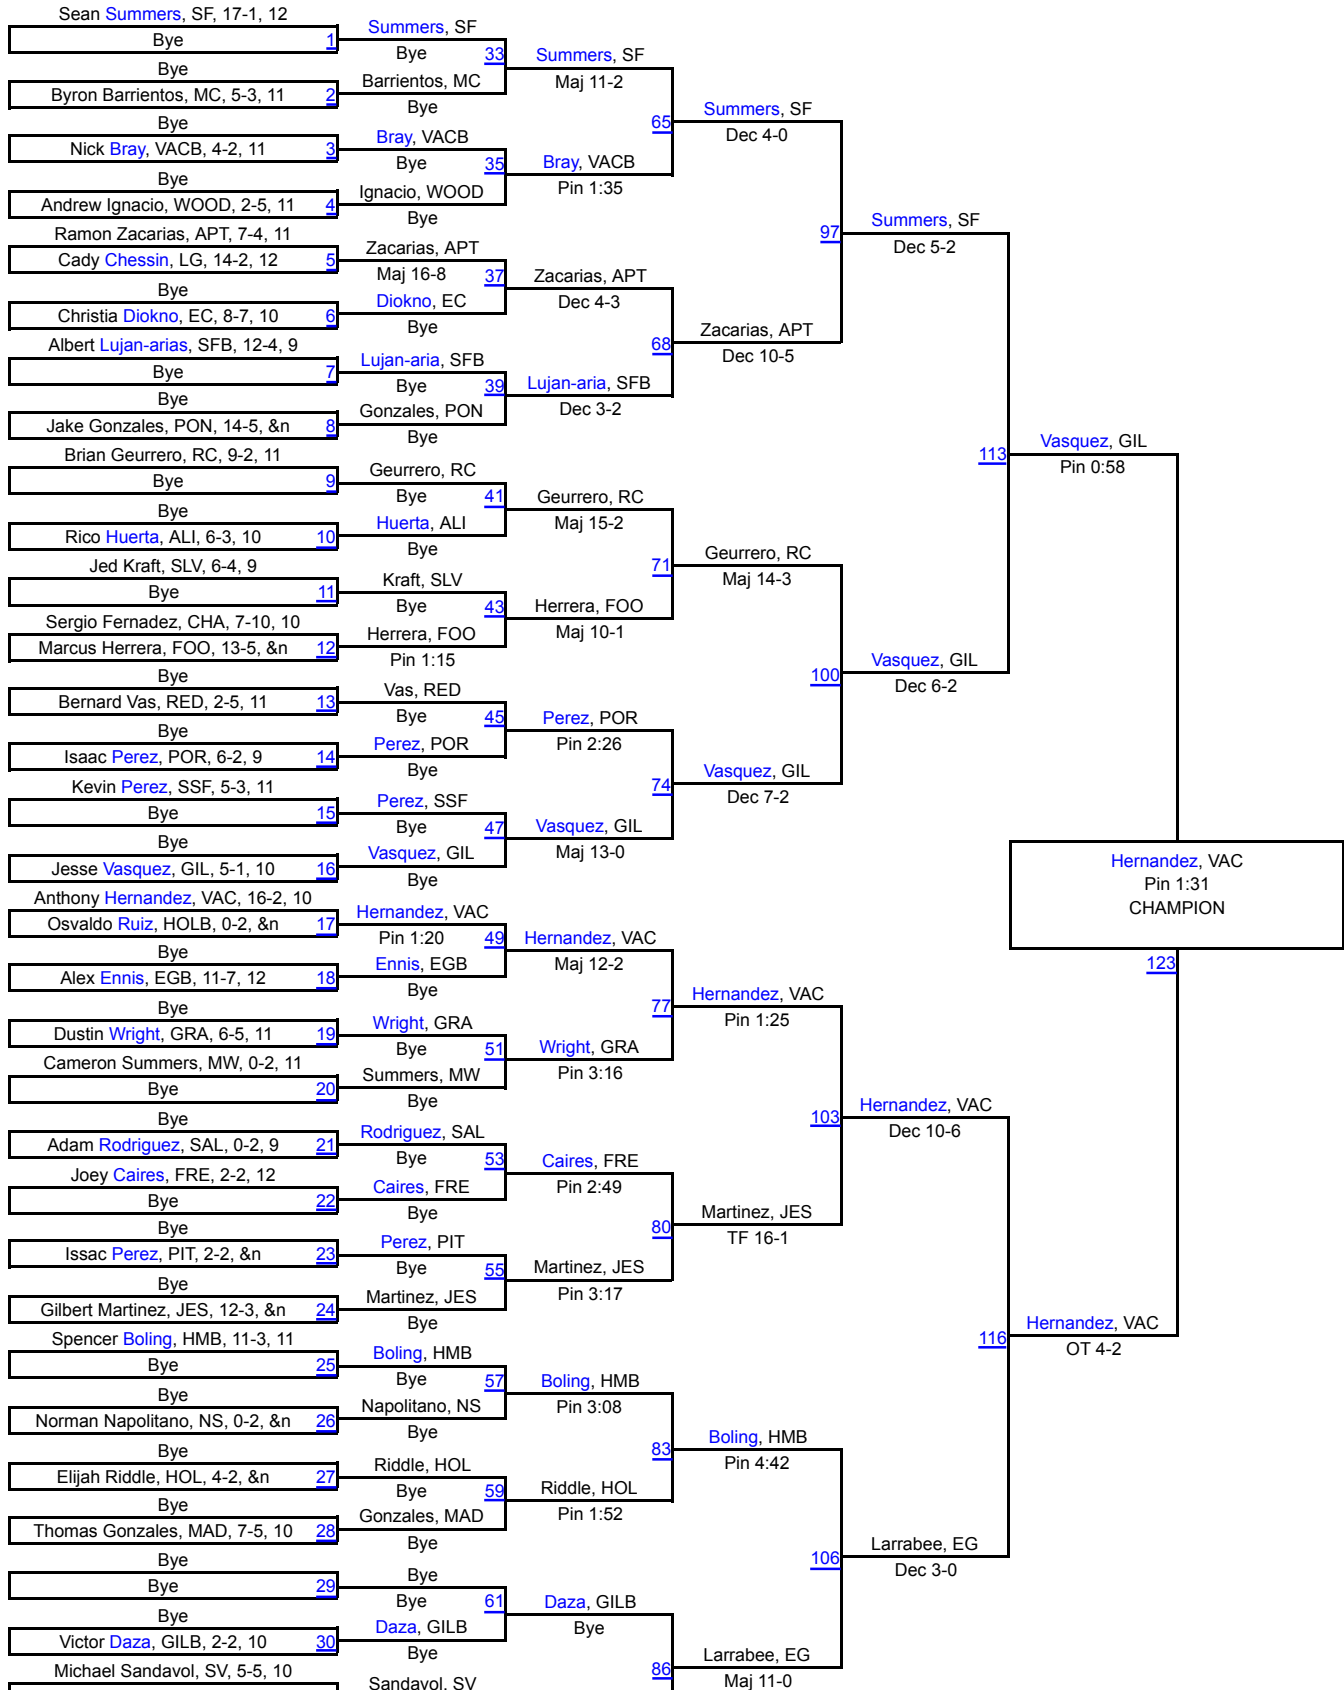

California Coast Wrestling Classic

106

106

California Coast Wrestling Classic

113

113

California Coast Wrestling Classic

120

120

California Coast Wrestling Classic

126

126

California Coast Wrestling Classic

132

132

California Coast Wrestling Classic