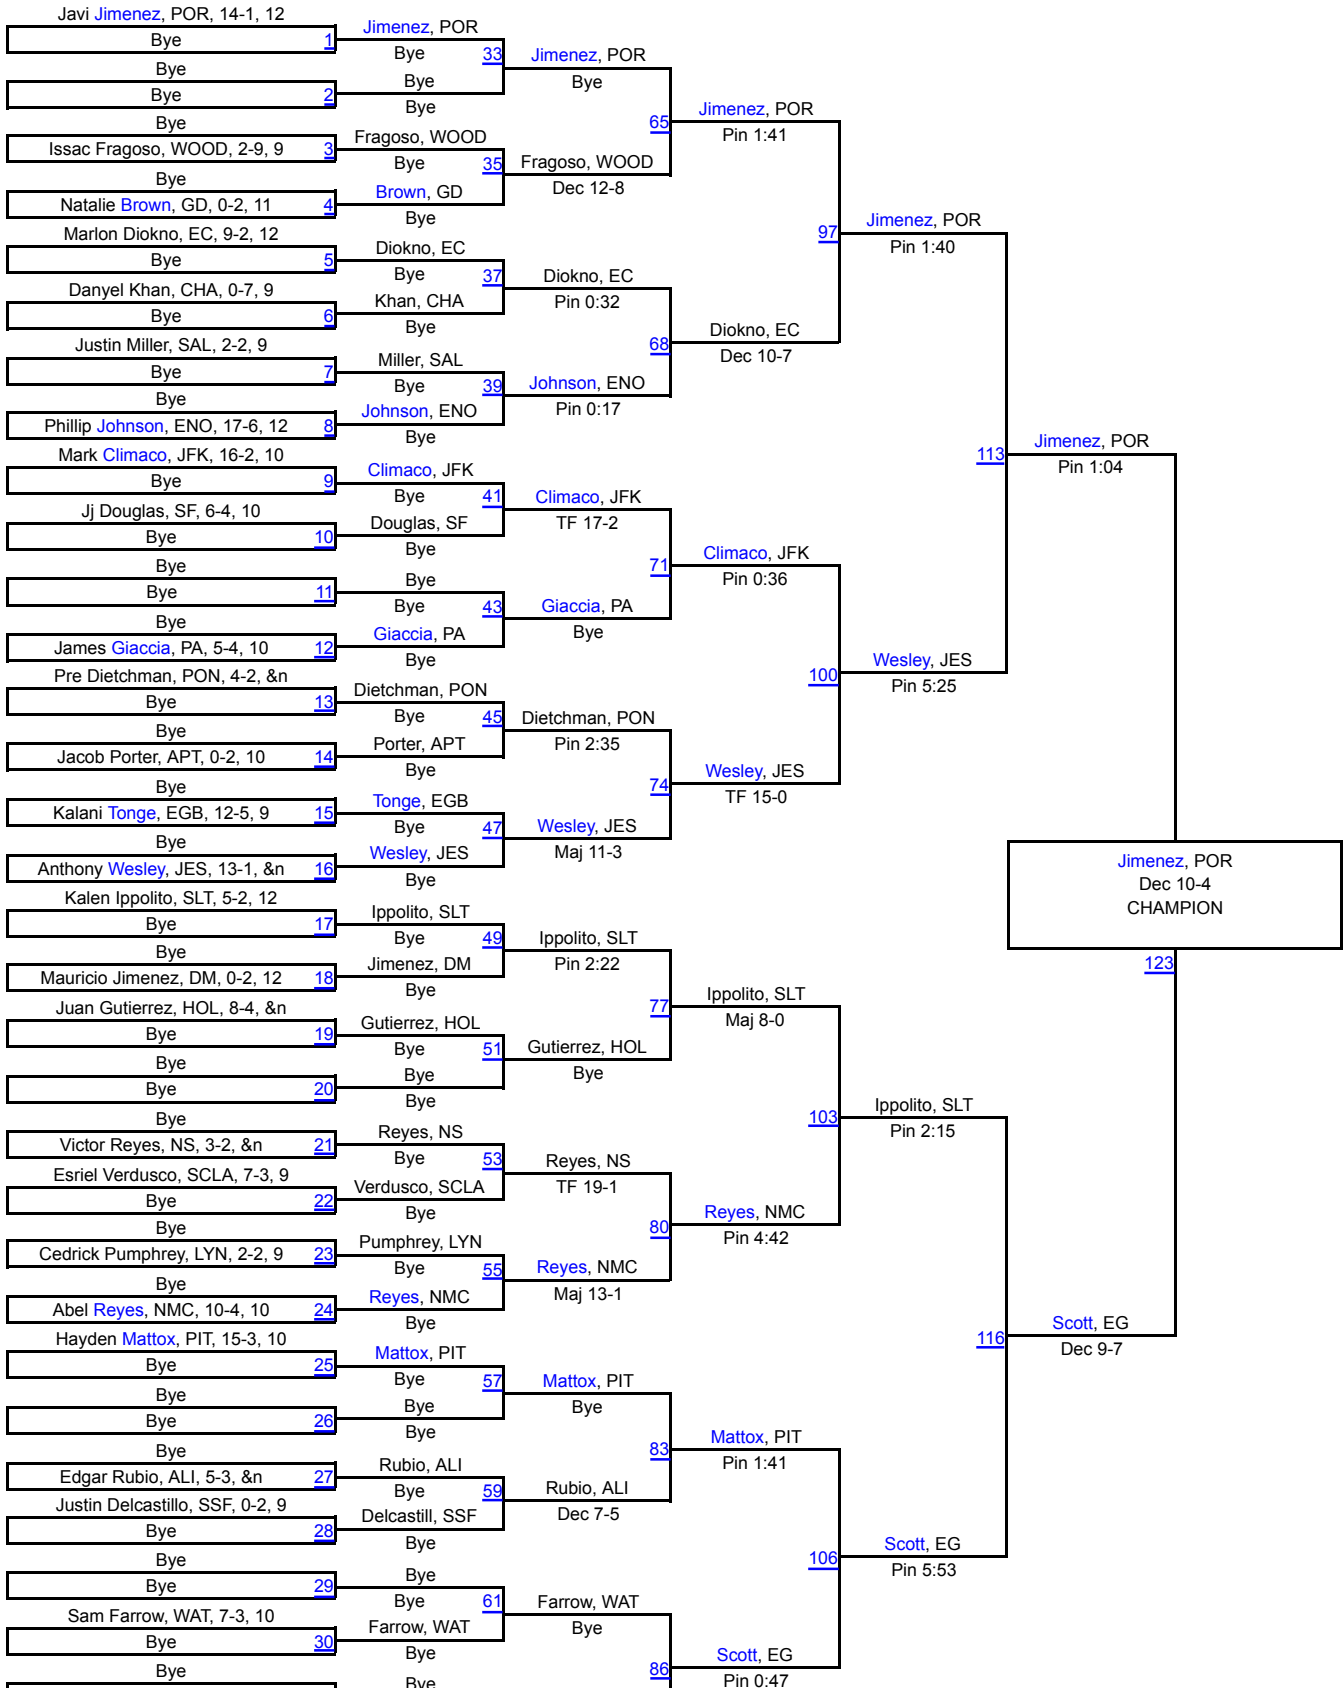

California Coast Wrestling Classic

106

106

California Coast Wrestling Classic

113

113

California Coast Wrestling Classic

120

120

California Coast Wrestling Classic

126

126

California Coast Wrestling Classic

132

132

California Coast Wrestling Classic