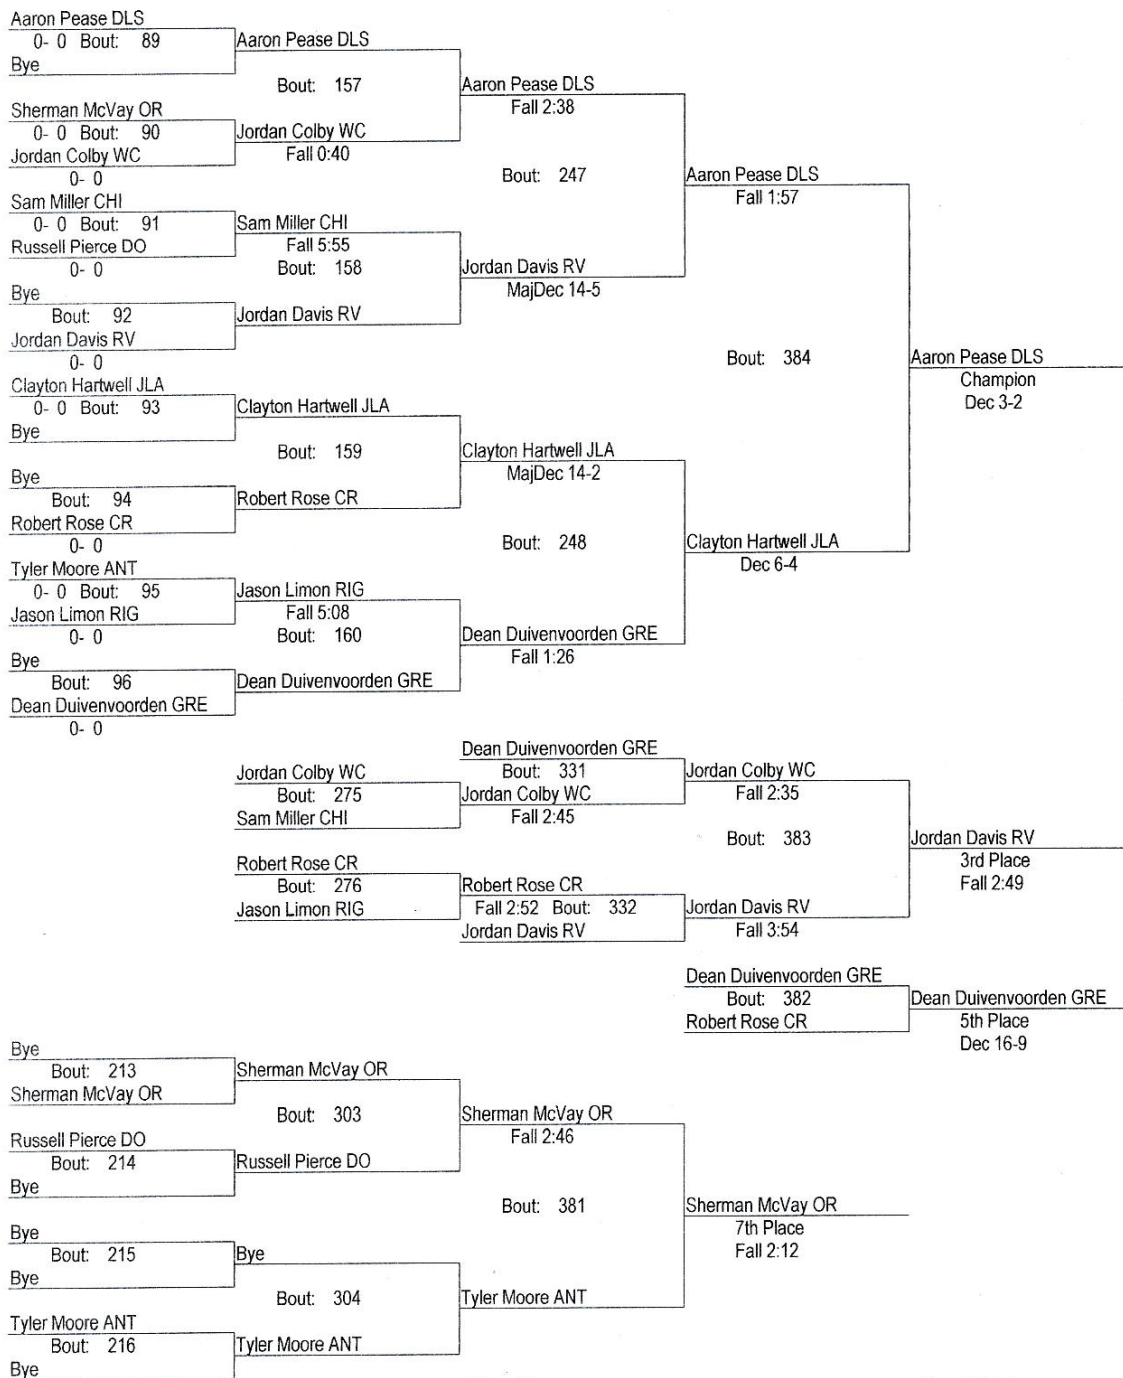

2- 2
 1- 3
 2- 1
 0- 2

CURT METTLER INVITATIONAL

DEC 8, 2012

183

- Place Winners -		- Place Winners -	
1st Devin Aiello DLS	3- 0	5th Bishane Sagal OR	3- 2
2nd Dylan Kainrath DO	2- 1	6th Michael Scott WC	1- 3
3rd Seth Avis CR	4- 1	7th Brandon Ajari BENA	3- 1
4th Nathan Ahyou GRE	3- 2	8th Taylor Halsey SHAA	0- 2

CURT METTLER INVITATIONAL

DEC 8, 2012

196

- Place Winners -		- Place Winners -	
1st Aaron Pease DLS	3- 0	5th Dean Duivenvoorden GRE	2- 2
2nd Clayton Hartwell JLA	2- 1	6th Robert Rose CR	1- 3
3rd Jordan Davis RV	3- 1	7th Sherman McVay OR	2- 1
4th Jordan Colby WC	3- 2	8th Tyler Moore ANT	0- 2