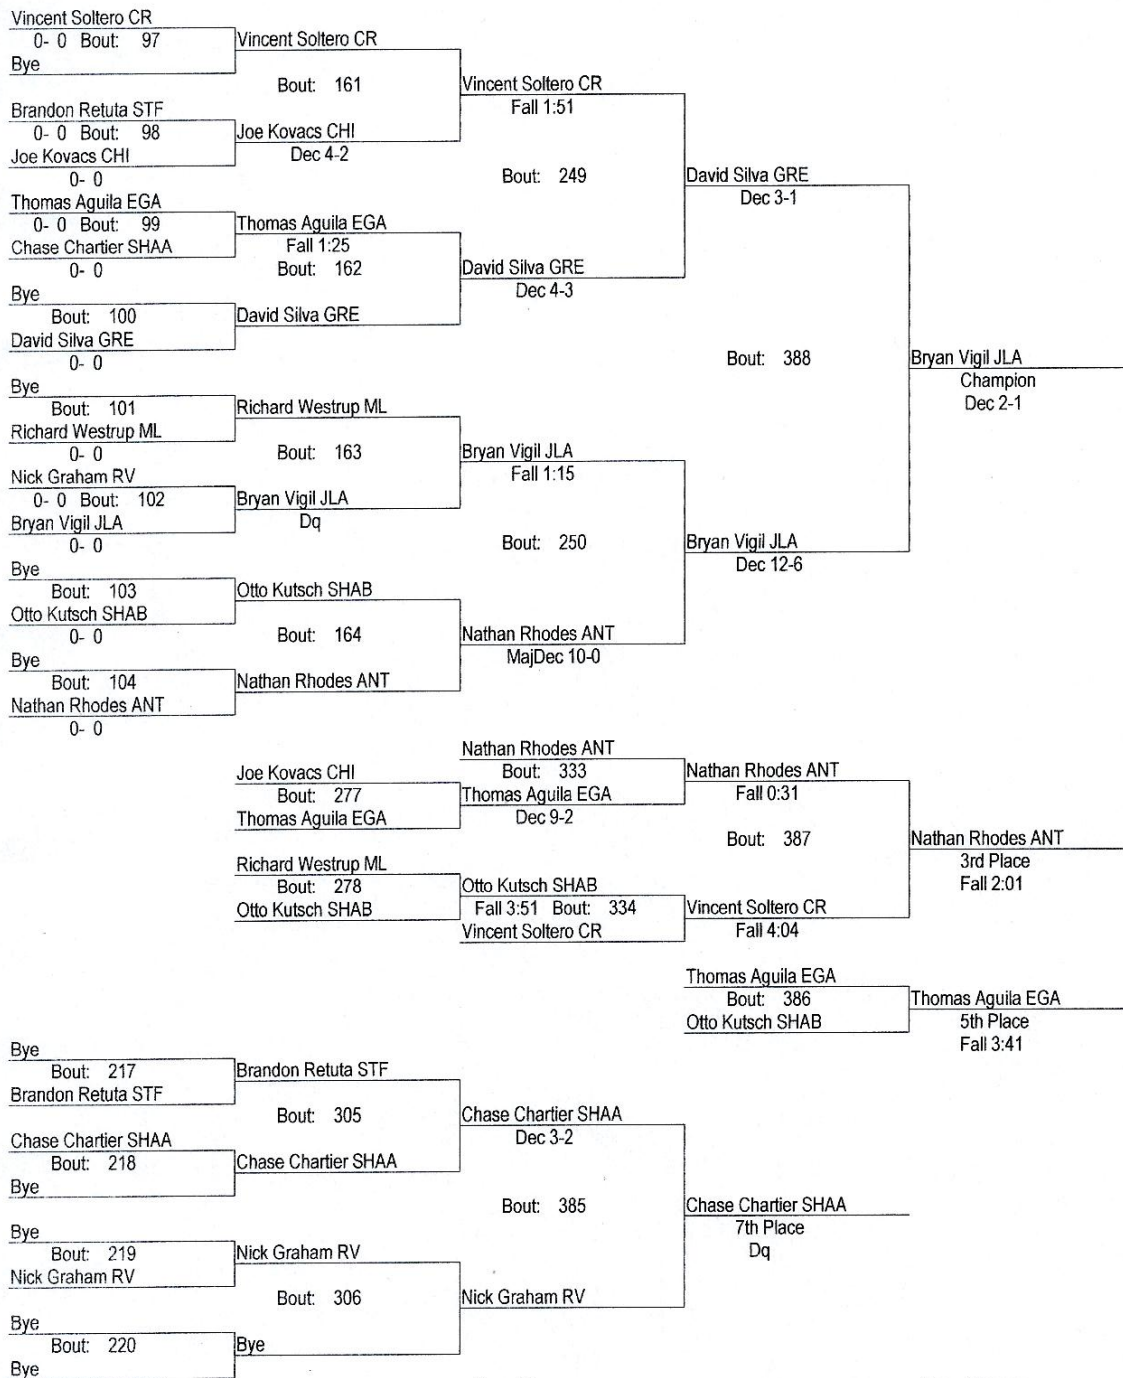

CURT METTLER INVITATIONAL

DEC 8, 2012

196

- Place Winners -		- Place Winners -	
1st Aaron Pease DLS	3- 0	5th Dean Duivenvoorden GRE	2- 2
2nd Clayton Hartwell JLA	2- 1	6th Robert Rose CR	1- 3
3rd Jordan Davis RV	3- 1	7th Sherman McVay OR	2- 1
4th Jordan Colby WC	3- 2	8th Tyler Moore ANT	0- 2

CURT METTLER INVITATIONAL

DEC 8, 2012

221

- Place Winners -		- Place Winners -	
1st Bryan Vigil JLA	4- 0	5th Thomas Aquila EGA	3- 2
2nd David Silva GRE	2- 1	6th Otto Kutsch SHAB	1- 3
3rd Nathan Rhodes ANT	3- 1	7th Chase Chartier SHAA	2- 1
4th Vincent Soltero CR	2- 2	8th Nick Graham RV	0- 2