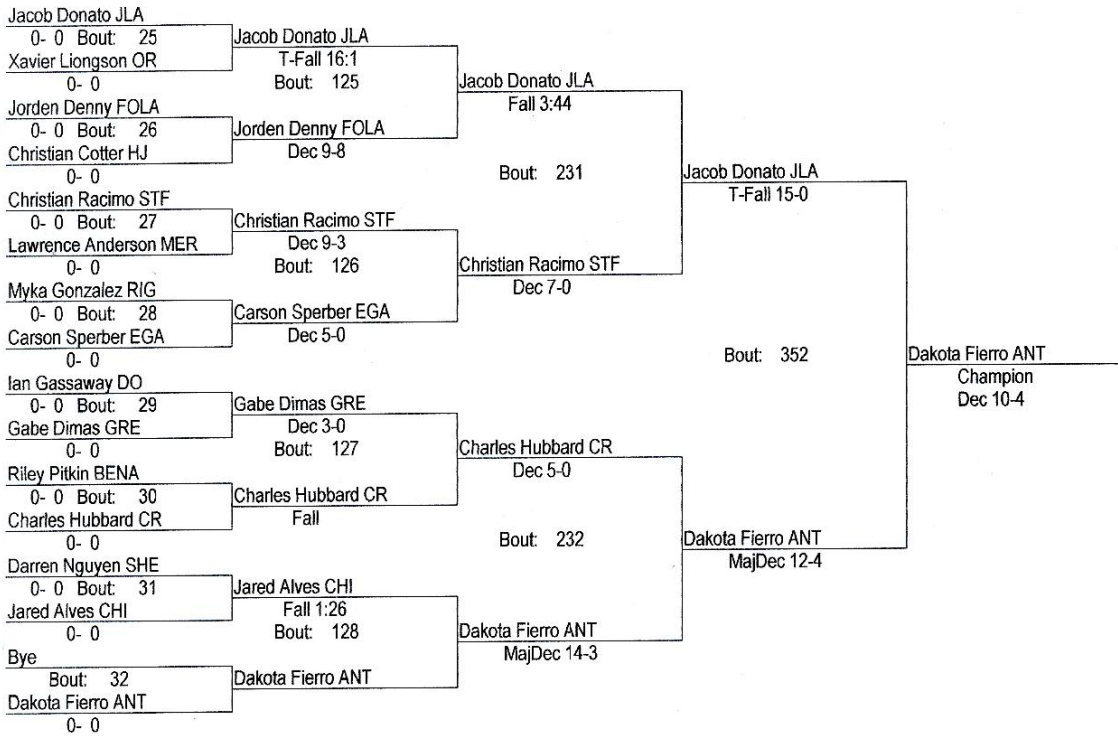

- Place Winners -

5th Kalani Tonge EGB	2- 2
6th Arist Lor SHE	2- 3
7th Donovin Guerrero DLS	2- 1
8th Sage Muakami MER	0- 2

CURT METTLER INVITATIONAL

DEC 8, 2012

121

- Place Winners -		- Place Winners -	
1st Sean Summers STF	4- 0	5th Jansen Engelbrecht DO	3- 2
2nd Ethan Larrabee EGA	3- 1	6th Tyler Hoffman FOLA	2- 3
3rd Matt Smull SHAA	4- 1	7th Otto Sheffler DLS	3- 1
4th Cameron Leary CHI	3- 2	8th Ethan Brewer SHE	2- 2

CURT METTLER INVITATIONAL

DEC 8, 2012

127

- Place Winners -			
1st Dakota Fierro ANT	3- 0	5th Christian Racimo STF	3- 2
2nd Jacob Donato JLA	3- 1	6th Carson Sperber EGA	2- 3
3rd Charles Hubbard CR	4- 1	7th Ian Gassaway DO	3- 1
4th Jared Alves CHI	3- 2	8th Myka Gonzalez RIG	2- 2