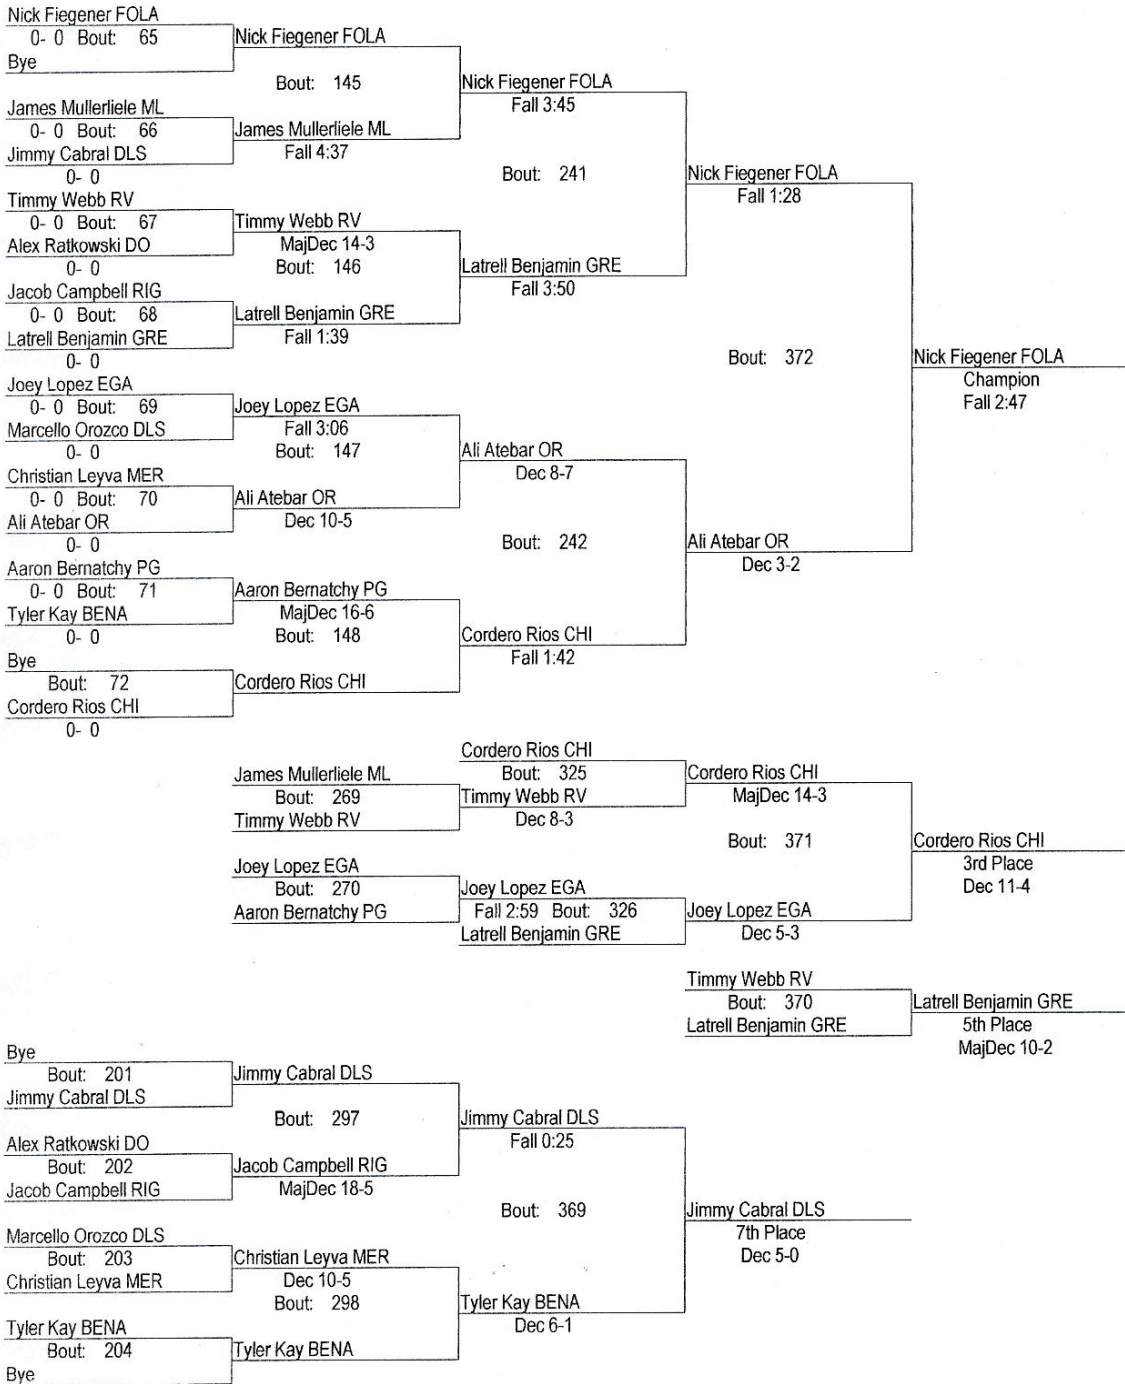

CURT METTLER INVITATIONAL

DEC 8, 2012

161

- Place Winners -		- Place Winners -	
1st Nick Fiegener FOLA	3- 0	5th Latrell Benjamin GRE	3- 2
2nd Ali Atebar OR	3- 1	6th Timmy Webb RV	2- 3
3rd Cordero Rios CHI	3- 1	7th Jimmy Cabral DLS	2- 1
4th Joey Lopez EGA	3- 2	8th Tyler Kay BENA	1- 2