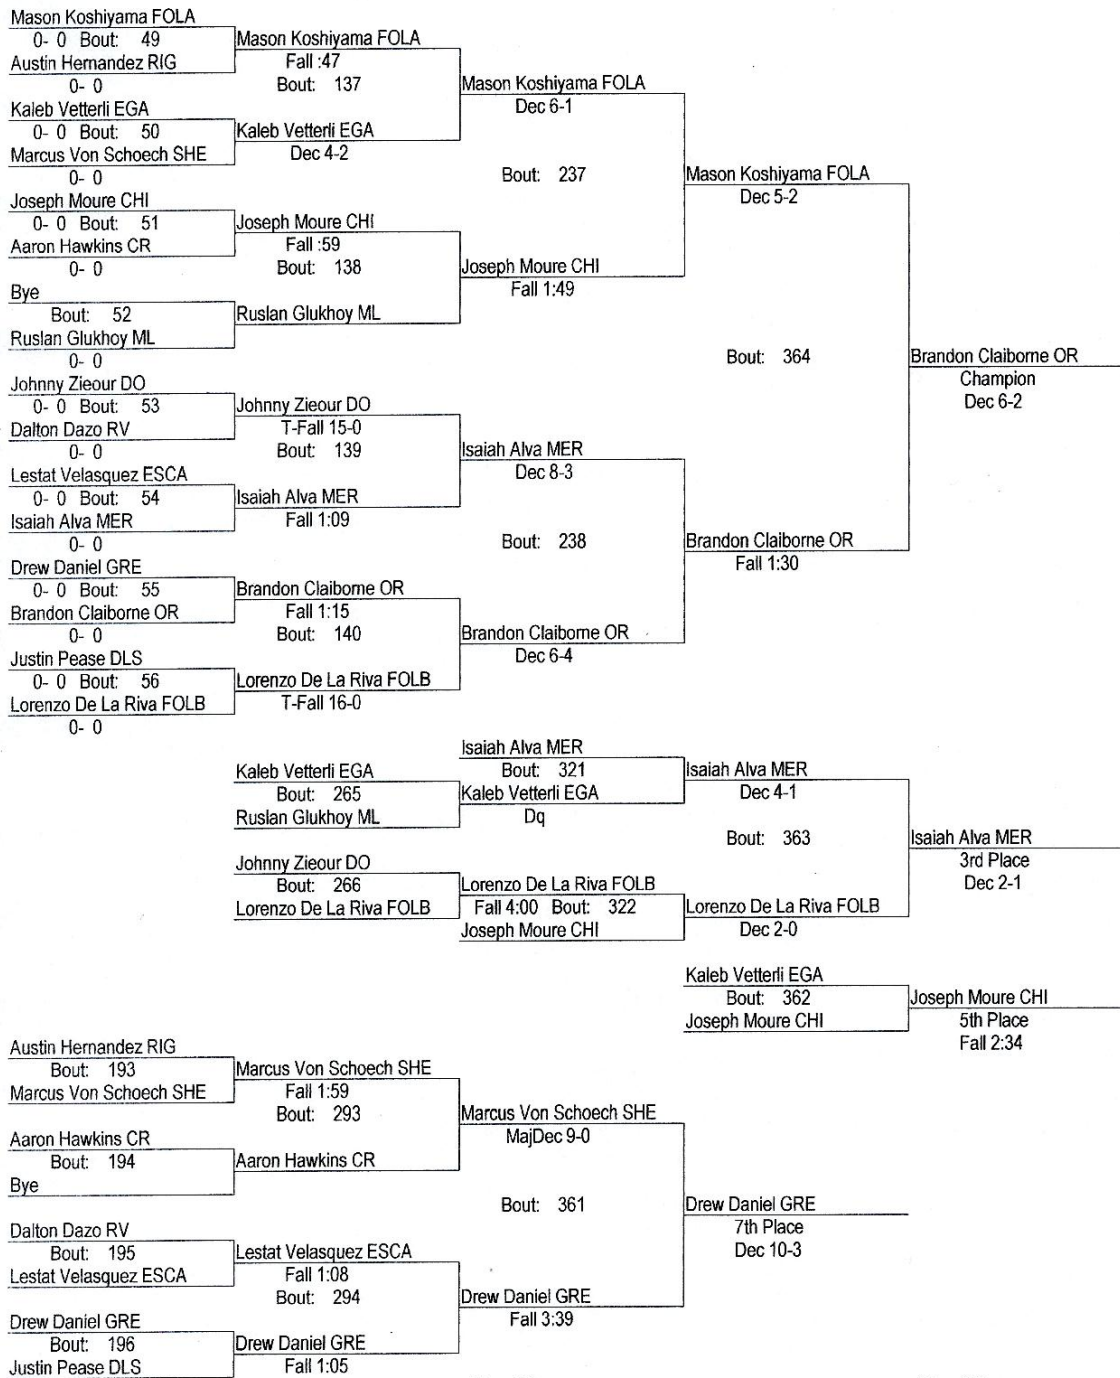

CURT METTLER INVITATIONAL

DEC 8, 2012

146

- Place Winners -		- Place Winners -	
1st Brandon Claiborne OR	4- 0	5th Joseph Moure CHI	3- 2
2nd Mason Koshiyama FOLA	3- 1	6th Kaleb Vetterli EGA	2- 3
3rd Isaiah Alva MER	4- 1	7th Drew Daniel GRE	3- 1
4th Lorenzo De La Riva FOLB	3- 2	8th Marcus Von Schoech SHE	2- 2