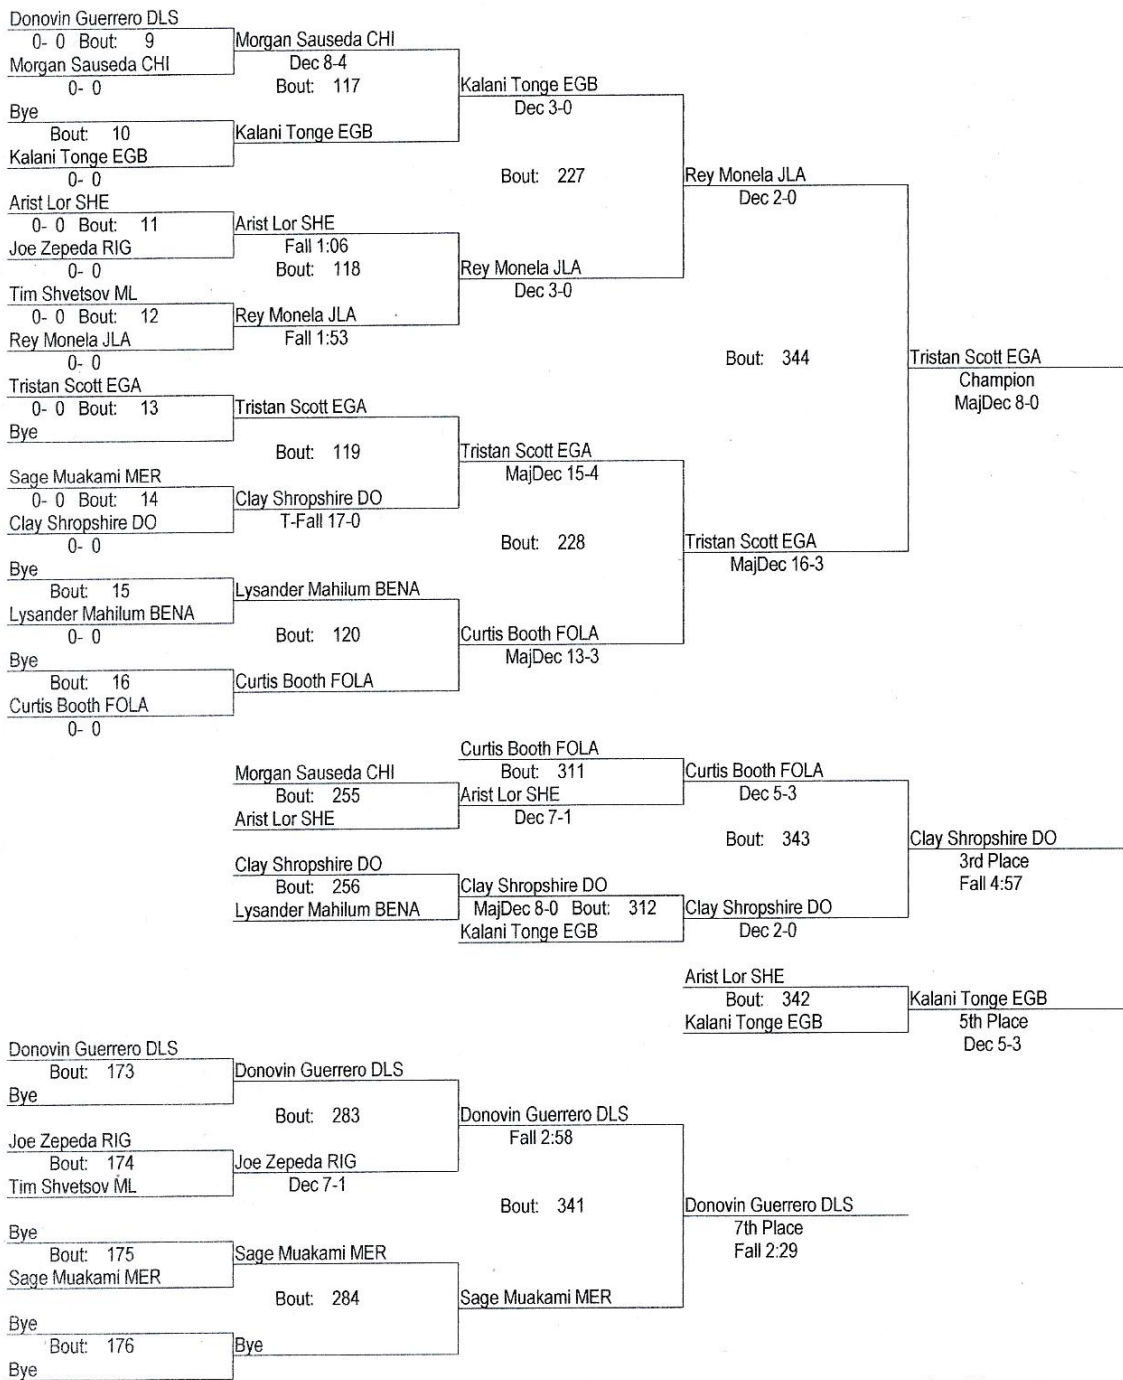

CURT METTLER INVITATIONAL

DEC 8, 2012

Place	Score	Name	1st	2nd	3rd	4th	5th	6th	7th	8th
1	84.00	Elk Grove A	2	2		1	3	2		1
2	79.00	James Logan A	2	4						1
3	64.00	De La Salle	3			1		1	3	
4	59.00	Del Oro		2	2	1	1	1	1	
5	56.00	Folsom A	1	1	1	2		1	1	
6	50.00	Antelope	2		2					1
7	49.00	Oak Ridge	1	1	1		2		1	1
8	43.00	Gregori		2		1	2		1	
9	40.00	Chico		1	1	2	1			2
10	37.00	Merced		1	1	1	1		2	1
11	33.00	St. Francis	1			1	2			
12	31.00	Casa Robles			2	1		2		
13	21.00	Benicia A	1					1	1	1
	21.00	Rigehetti	1				1			1
15	14.00	Escalon A			1			1	1	
16	12.00	Elk Grove B				1	1			
	12.00	River Valley			1			1		2
18	11.00	Shasta A			1				1	1
19	10.00	West Campus				1		1		
20	9.00	Benicia B			1					
21	7.00	Folsom B				1				
22	5.00	Mira Loma						1	1	
	5.00	Sheldon						1	1	2
24	3.00	Shasta B						1		
25	0.00	Escalon B								
	0.00	James Logan B								
	0.00	Pleasant Grove								
	0.00	Hiram Johnson								

- Place Winners -

5th Josh Ploke OR
 6th Kevin Dille DLS
 7th Adam Vargas MER
 8th Harlon Shelton RV

3- 2
 2- 3
 2- 1
 0- 2

CURT METTLER INVITATIONAL

DEC 8, 2012

114

- Place Winners -

1st Tristan Scott EGA	3- 0
2nd Rey Monela JLA	3- 1
3rd Clay Shropshire DO	4- 1
4th Curtis Booth FOLA	2- 2