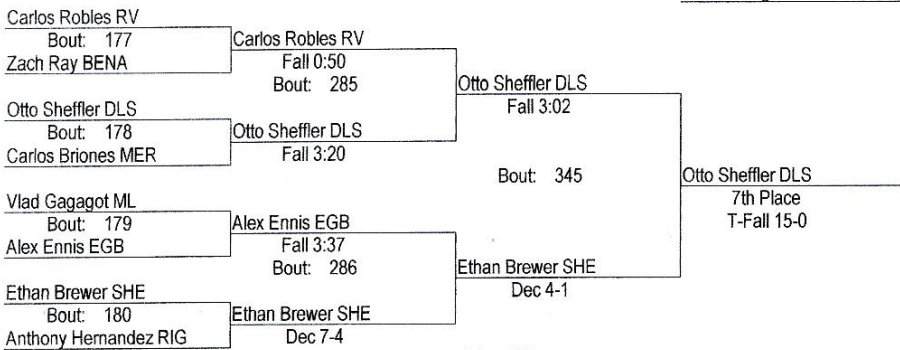

CURT METTLER INVITATIONAL

DEC 8, 2012

121

- Place Winners -		- Place Winners -	
1st Sean Summers STF	4- 0	5th Jansen Engelbrecht DO	3- 2
2nd Ethan Larrabee EGA	3- 1	6th Tyler Hoffman FOLA	2- 3
3rd Matt Smull SHAA	4- 1	7th Otto Sheffler DLS	3- 1
4th Cameron Leary CHI	3- 2	8th Ethan Brewer SHE	2- 2