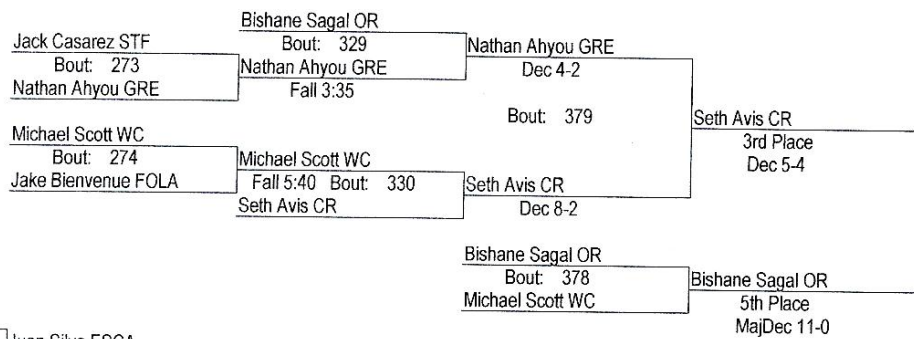

CURT METTLER INVITATIONAL

DEC 8, 2012

161

- Place Winners -		- Place Winners -	
1st Nick Fiegener FOLA	3- 0	5th Latrell Benjamin GRE	3- 2
2nd Ali Atebar OR	3- 1	6th Timmy Webb RV	2- 3
3rd Cordero Rios CHI	3- 1	7th Jimmy Cabral DLS	2- 1
4th Joey Lopez EGA	3- 2	8th Tyler Kay BENA	1- 2

CURT METTLER INVITATIONAL

DEC 8, 2012

171

- Place Winners -
 1st Zack Wally JLA
 2nd Jerome Munoz CHI
 3rd James Portilla OR
 4th Andrew Caroll STF

4- 0
 2- 1
 3- 1
 2- 2

- Place Winners -
 5th Kenneth Hamel MER
 6th Brandon Jeppson DO
 7th Matt Gallego ESCA
 8th Brandon Viale EGA

2- 2
 1- 3
 2- 1
 0- 2

CURT METTLER INVITATIONAL

DEC 8, 2012

183

- Place Winners -		- Place Winners -	
1st Devin Aiello DLS	3- 0	5th Bishane Sagal OR	3- 2
2nd Dylan Kainrath DO	2- 1	6th Michael Scott WC	1- 3
3rd Seth Avis CR	4- 1	7th Brandon Ajari BENA	3- 1
4th Nathan Ahyou GRE	3- 2	8th Taylor Halsey SHAA	0- 2

CURT METTLER INVITATIONAL

DEC 8, 2012

196

- Place Winners -		- Place Winners -	
1st Aaron Pease DLS	3- 0	5th Dean Duivenvoorden GRE	2- 2
2nd Clayton Hartwell JLA	2- 1	6th Robert Rose CR	1- 3
3rd Jordan Davis RV	3- 1	7th Sherman McVay OR	2- 1
4th Jordan Colby WC	3- 2	8th Tyler Moore ANT	0- 2