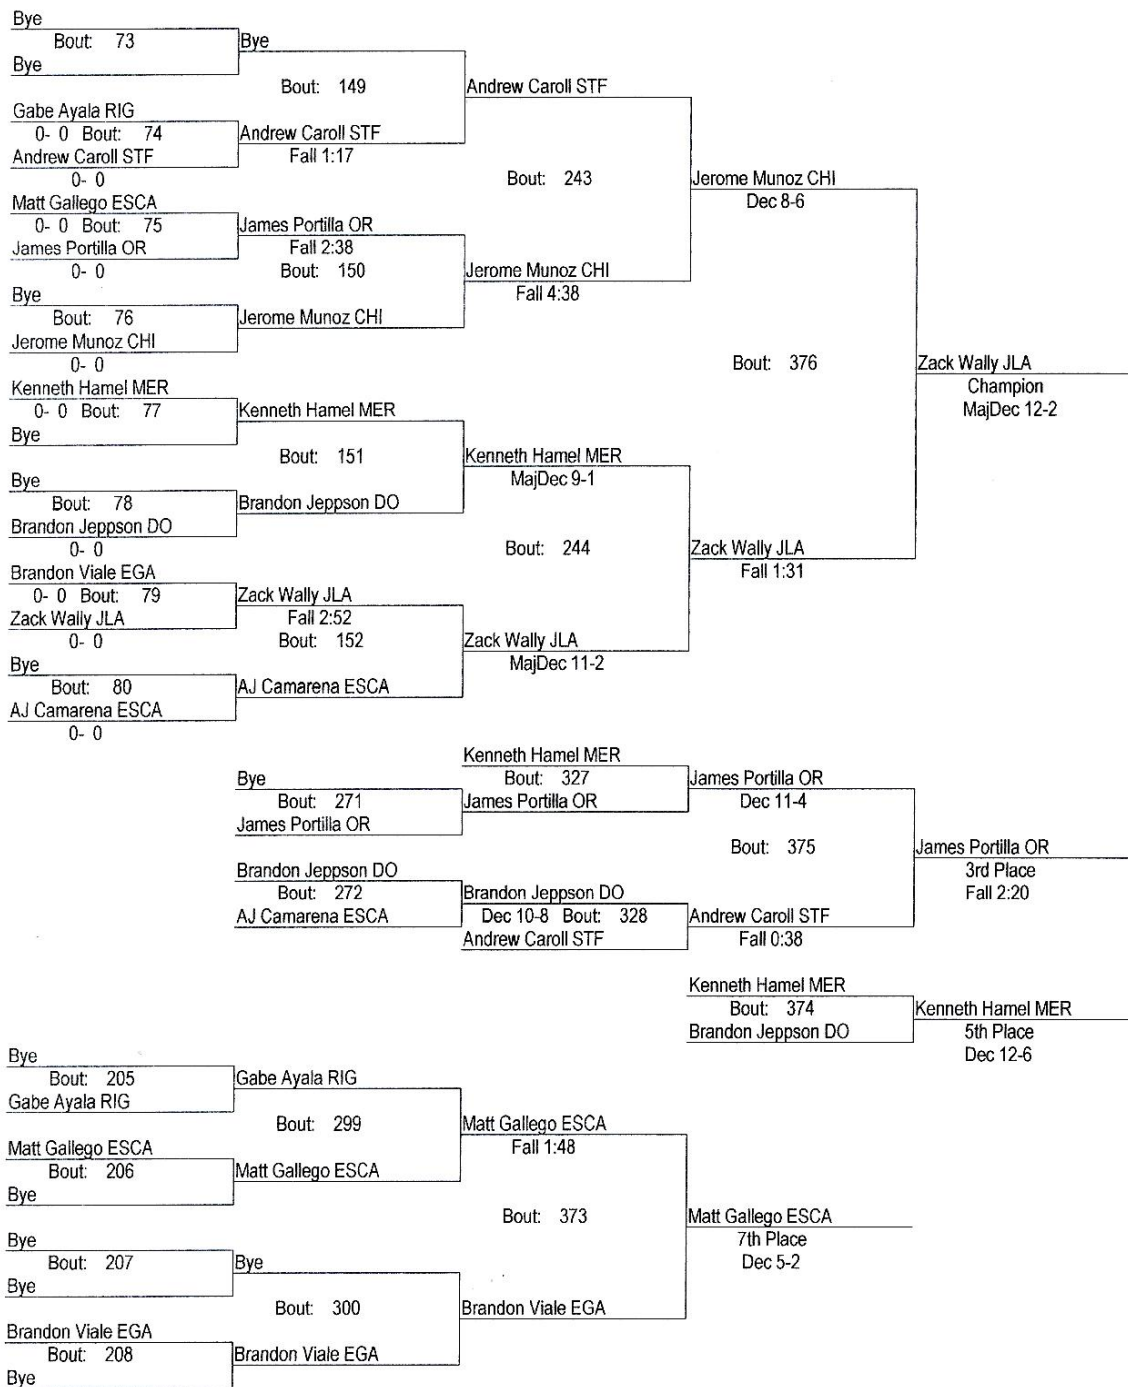

CURT METTLER INVITATIONAL

DEC 8, 2012

171

- Place Winners -
1st Zack Wally JLA
2nd Jerome Munoz CHI
3rd James Portilla OR
4th Andrew Caroll STF

4- 0
2- 1
3- 1
2- 2

- Place Winners -
5th Kenneth Hamel MER
6th Brandon Jeppson DO
7th Matt Gallego ESCA
8th Brandon Viale EGA

2- 2
1- 3
2- 1
0- 2