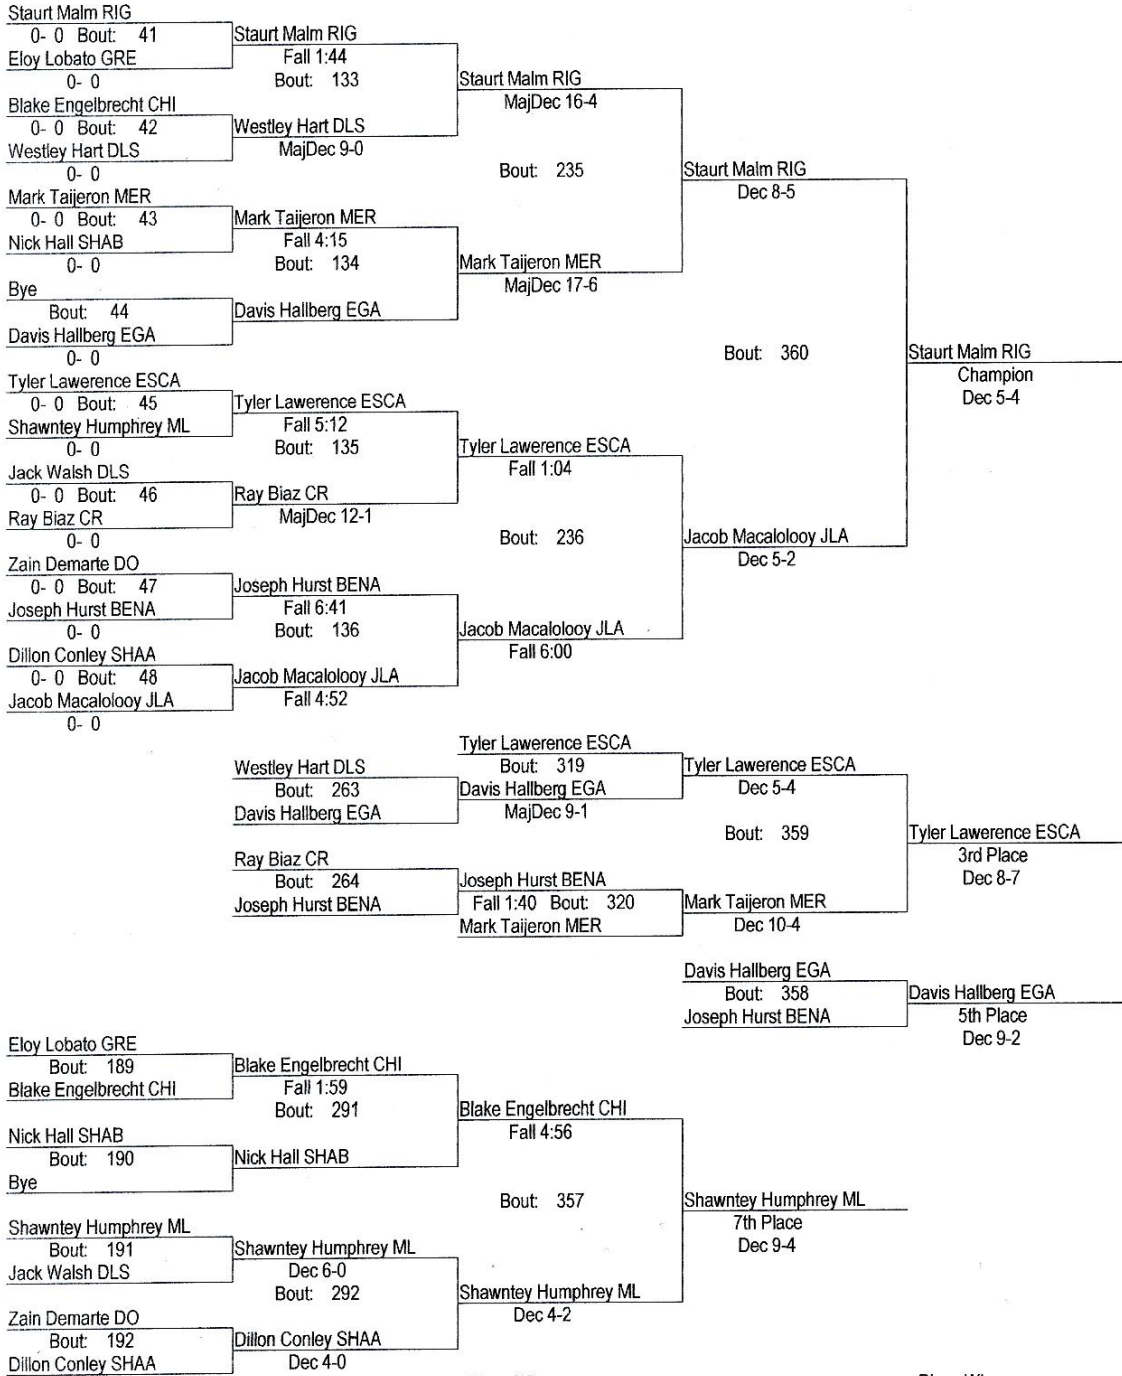

CURT METTLER INVITATIONAL

DEC 8, 2012

139

- Place Winners -		- Place Winners -	
1st Staurt Malm RIG	4- 0	5th Davis Hallberg EGA	2- 2
2nd Jacob Macalooloy JLA	3- 1	6th Joseph Hurst BENA	2- 3
3rd Tyler Lawrence ESCA	4- 1	7th Shawntey Humphrey ML	3- 1
4th Mark Tajieron MER	3- 2	8th Blake Engelbrecht CHI	2- 2