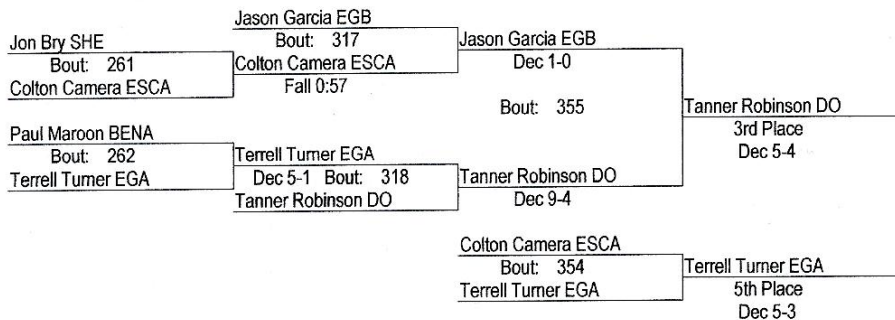

CURT METTLER INVITATIONAL

DEC 8, 2012

133

- Place Winners -

1st Brandon Matu ANT	4- 0
2nd Cadence Mitchell GRE	3- 1
3rd Tanner Robinson DO	4- 1
4th Jason Garcia EGB	3- 2

- Place Winners -

5th Terrell Turner EGA	3- 2
6th Colton Camera ESCA	2- 3
7th Jason Bergquist FOLA	3- 1
8th Felix Bonavente JLA	2- 2