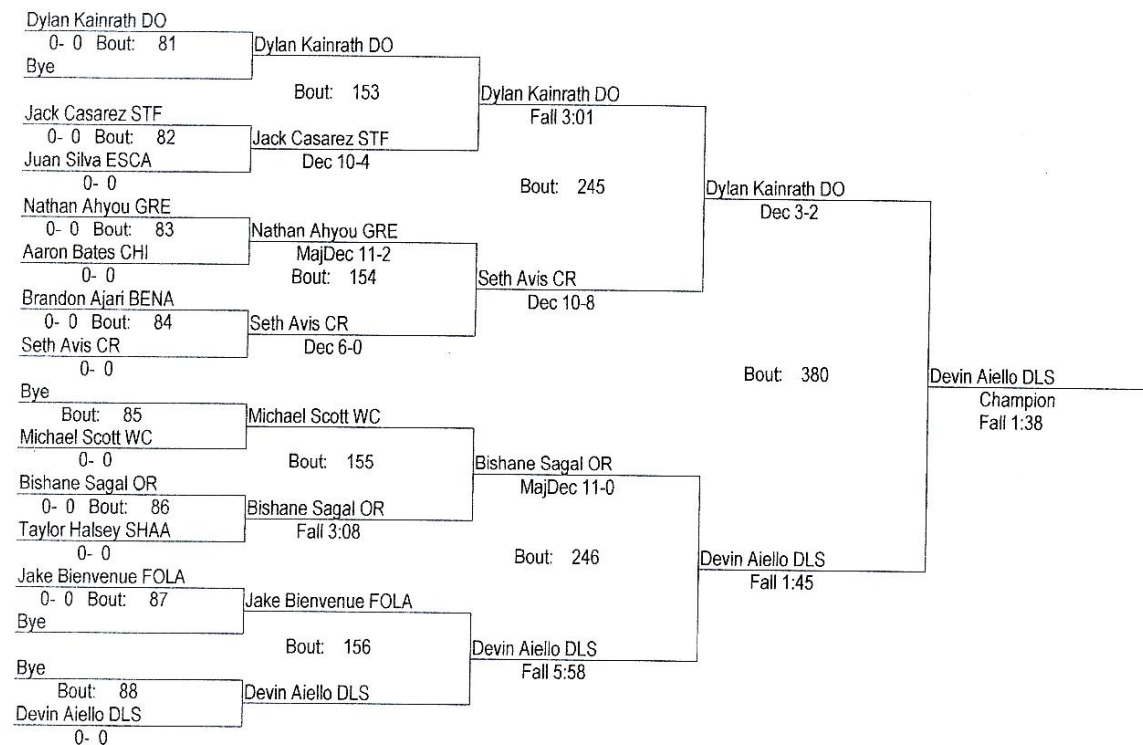

CURT METTLER INVITATIONAL

DEC 8, 2012

171

- Place Winners -
 1st Zack Wally JLA
 2nd Jerome Munoz CHI
 3rd James Portilla OR
 4th Andrew Caroll STF

4- 0
 2- 1
 3- 1
 2- 2

- Place Winners -
 5th Kenneth Hamel MER
 6th Brandon Jeppson DO
 7th Matt Gallego ESCA
 8th Brandon Viale EGA

2- 2
 1- 3
 2- 1
 0- 2

CURT METTLER INVITATIONAL

DEC 8, 2012

183

- Place Winners -		- Place Winners -	
1st Devin Aiello DLS	3- 0	5th Bishane Sagal OR	3- 2
2nd Dylan Kainrath DO	2- 1	6th Michael Scott WC	1- 3
3rd Seth Avis CR	4- 1	7th Brandon Ajari BENA	3- 1
4th Nathan Ahyou GRE	3- 2	8th Taylor Halsey SHAA	0- 2

CURT METTLER INVITATIONAL

DEC 8, 2012

196

- Place Winners -		- Place Winners -	
1st Aaron Pease DLS	3- 0	5th Dean Duivenvoorden GRE	2- 2
2nd Clayton Hartwell JLA	2- 1	6th Robert Rose CR	1- 3
3rd Jordan Davis RV	3- 1	7th Sherman McVay OR	2- 1
4th Jordan Colby WC	3- 2	8th Tyler Moore ANT	0- 2