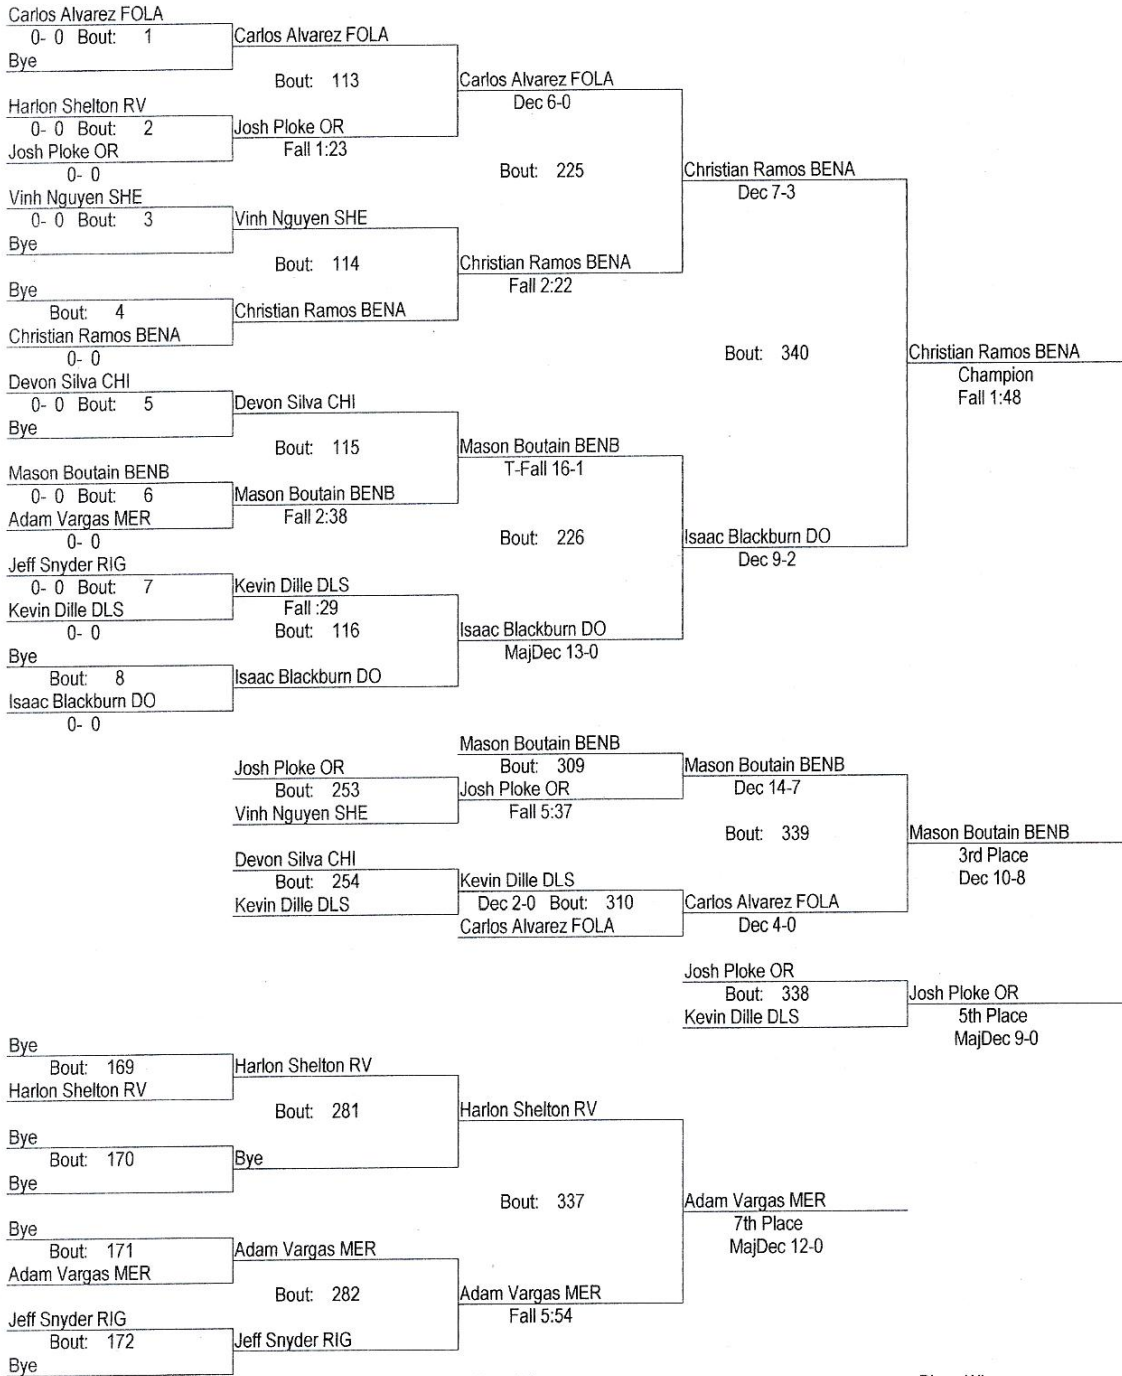

CURT METTLER INVITATIONAL

DEC 8, 2012

Place	Score	Name	1st	2nd	3rd	4th	5th	6th	7th	8th
1	84.00	Elk Grove A	2	2		1	3	2		1
2	79.00	James Logan A	2	4						1
3	64.00	De La Salle	3			1		1	3	
4	59.00	Del Oro		2	2	1	1	1	1	
5	56.00	Folsom A	1	1	1	2		1	1	
6	50.00	Antelope	2		2					1
7	49.00	Oak Ridge	1	1	1		2		1	1
8	43.00	Gregori		2		1	2		1	
9	40.00	Chico		1	1	2	1			2
10	37.00	Merced		1	1	1	1		2	1
11	33.00	St. Francis	1			1	2			
12	31.00	Casa Robles			2	1		2		
13	21.00	Benicia A	1					1	1	1
	21.00	Rigehetti	1				1			1
15	14.00	Escalon A			1			1	1	
16	12.00	Elk Grove B				1	1			
	12.00	River Valley			1			1		2
18	11.00	Shasta A			1				1	1
19	10.00	West Campus				1		1		
20	9.00	Benicia B			1					
21	7.00	Folsom B				1				
22	5.00	Mira Loma						1	1	
	5.00	Sheldon						1	1	2
24	3.00	Shasta B						1		
25	0.00	Escalon B								
	0.00	James Logan B								
	0.00	Pleasant Grove								
	0.00	Hiram Johnson								

* Team has non-scoring wrestler

CURT METTLER INVITATIONAL

DEC 8, 2012

107

- Place Winners -

1st Christian Ramos BENA
2nd Isaac Blackburn DO
3rd Mason Boutain BENA
4th Carlos Alvarez FOLA

3- 0
2- 1
4- 1
2- 2

- Place Winners -

5th Josh Ploke OR
6th Kevin Dille DLS
7th Adam Vargas MER
8th Harlon Shelton RV

3- 2
2- 3
2- 1
0- 2