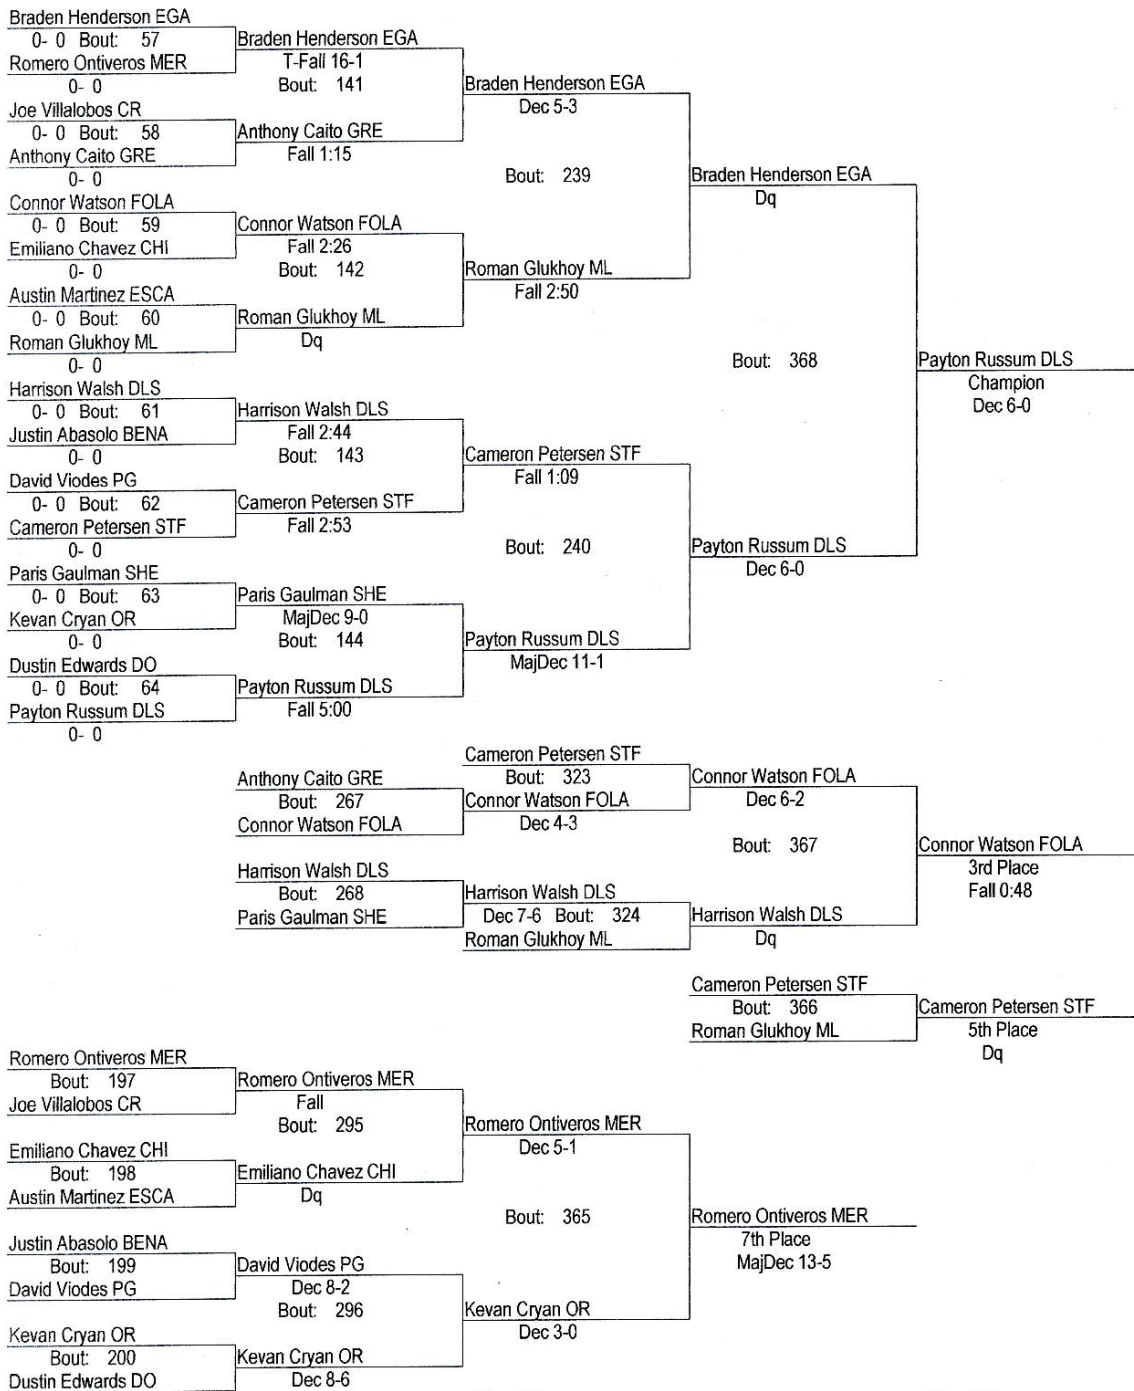

CURT METTLER INVITATIONAL

DEC 8, 2012

153

- Place Winners -
1st Payton Russum DLS 4- 0
2nd Braden Henderson EGA 3- 1
3rd Connor Watson FOLA 4- 1
4th Harrison Walsh DLS 3- 2

- Place Winners -
5th Cameron Petersen STF 3- 2
6th Roman Glukhoy ML 2- 3
7th Romero Ontiveros MER 3- 1
8th Kevan Cryan OR 2- 2