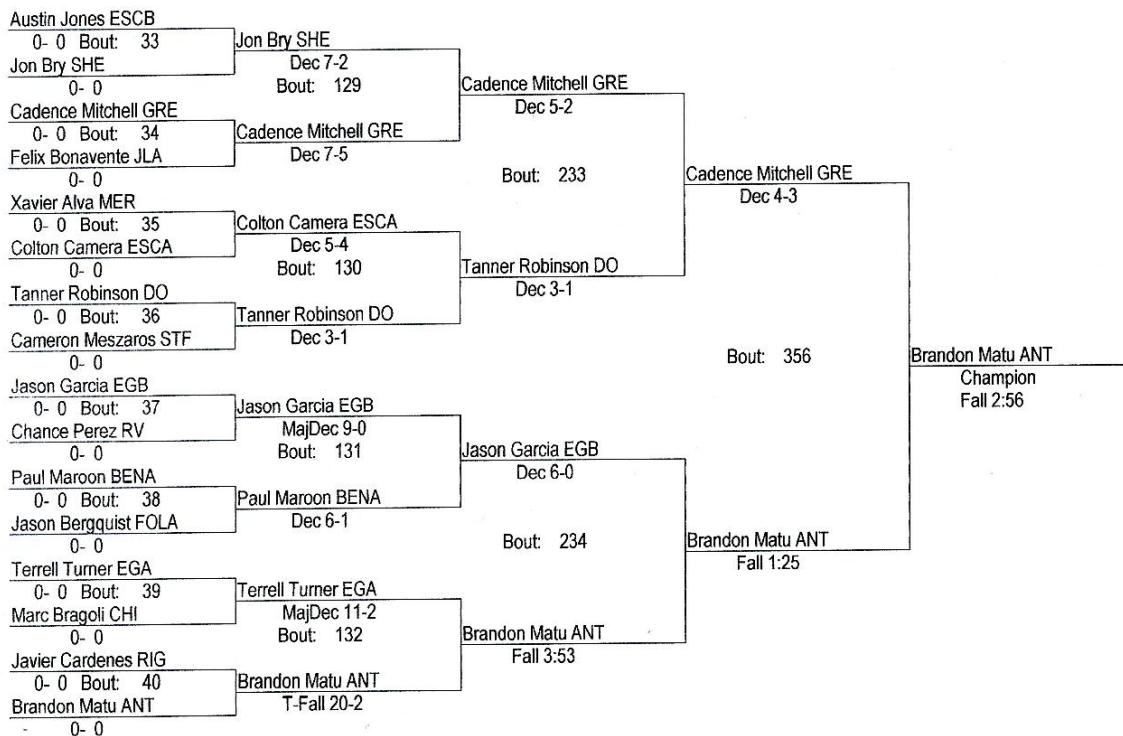

CURT METTLER INVITATIONAL

DEC 8, 2012

133

- Place Winners -

1st Brandon Matu ANT	4- 0
2nd Cadence Mitchell GRE	3- 1
3rd Tanner Robinson DO	4- 1
4th Jason Garcia EGB	3- 2

- Place Winners -

5th Terrell Turner EGA	3- 2
6th Colton Camera ESCA	2- 3
7th Jason Bergquist FOLA	3- 1
8th Felix Bonavente JLA	2- 2