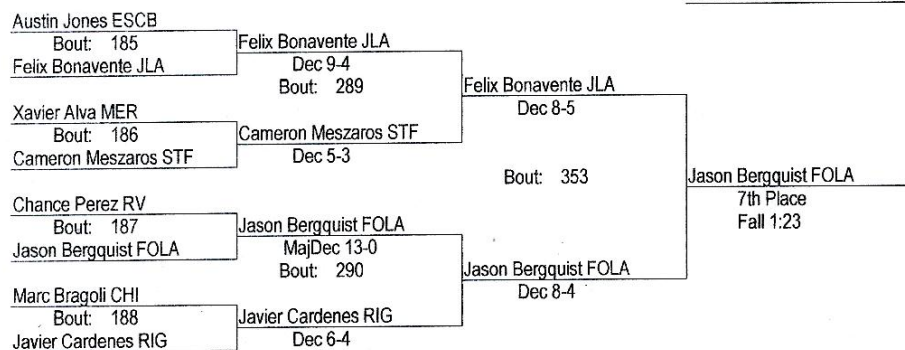

CURT METTLER INVITATIONAL

DEC 8, 2012

133

- Place Winners -

1st Brandon Matu ANT	4- 0
2nd Cadence Mitchell GRE	3- 1
3rd Tanner Robinson DO	4- 1
4th Jason Garcia EGB	3- 2

- Place Winners -

5th Terrell Turner EGA	3- 2
6th Colton Camera ESCA	2- 3
7th Jason Bergquist FOLA	3- 1
8th Felix Bonavente JLA	2- 2