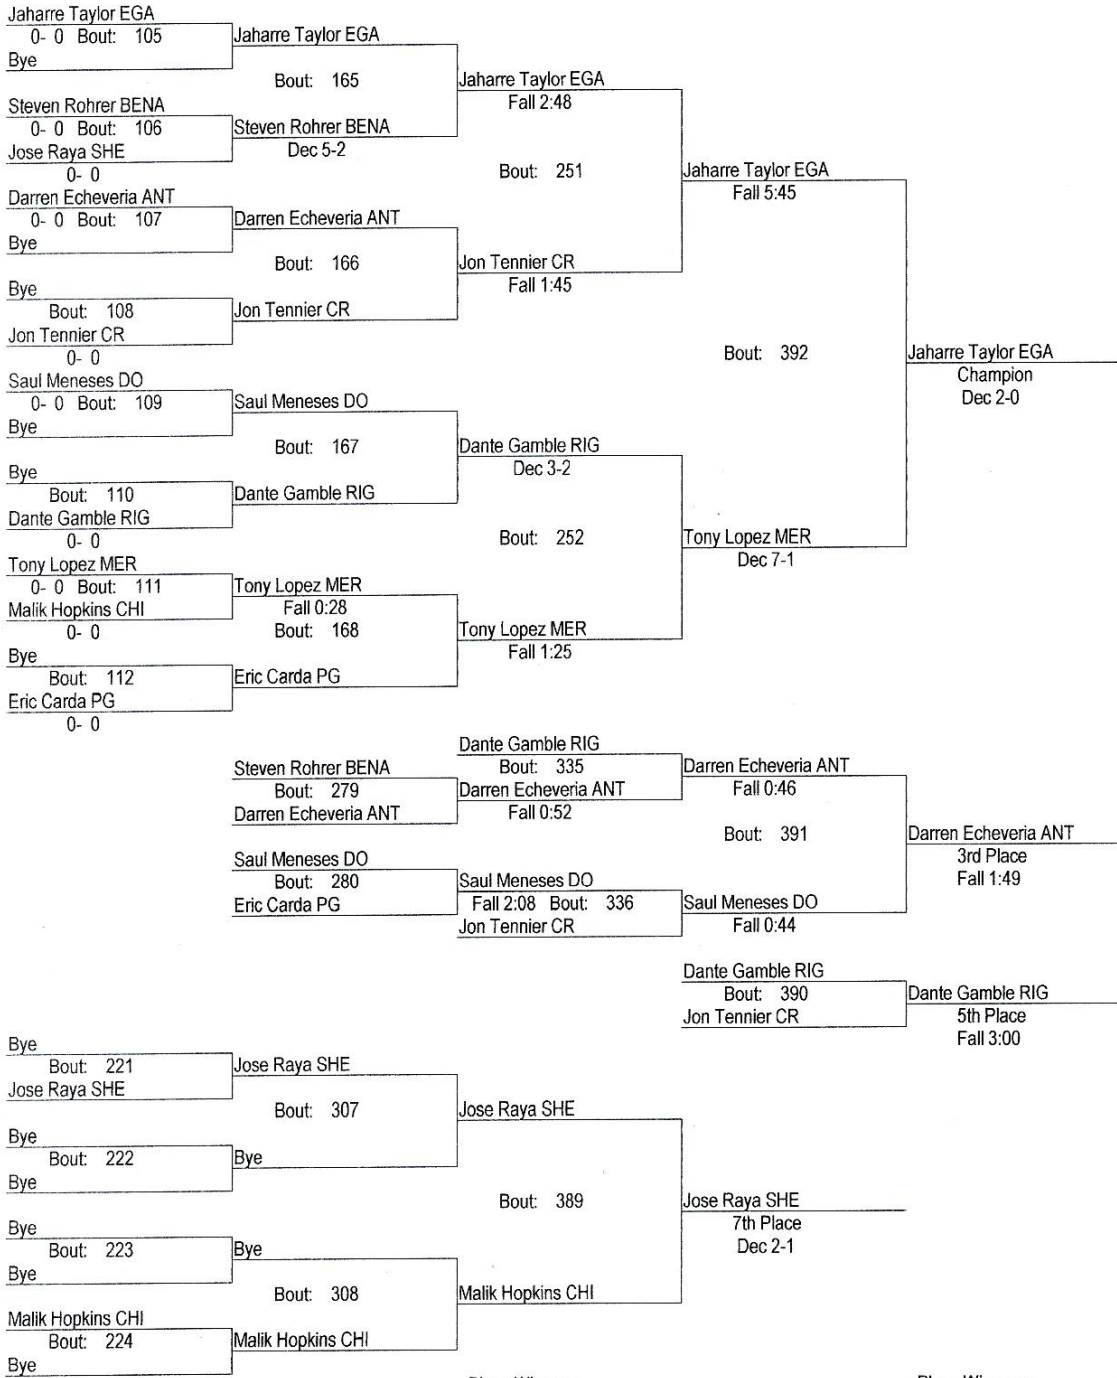

CURT METTLER INVITATIONAL

DEC 8, 2012

221

- Place Winners -		- Place Winners -	
1st Bryan Vigil JLA	4- 0	5th Thomas Aquila EGA	3- 2
2nd David Silva GRE	2- 1	6th Otto Kutsch SHAB	1- 3
3rd Nathan Rhodes ANT	3- 1	7th Chase Chartier SHAA	2- 1
4th Vincent Soltero CR	2- 2	8th Nick Graham RV	0- 2

CURT METTLER INVITATIONAL

DEC 8, 2012

286

- Place Winners -		- Place Winners -	
1st Jaharre Taylor EGA	3- 0	5th Dante Gamble RIG	2- 2
2nd Tony Lopez MER	3- 1	6th Jon Tennier CR	1- 3
3rd Darren Echeveria ANT	3- 1	7th Jose Raya SHE	1- 1
4th Saul Meneses DO	2- 2	8th Malik Hopkins CHI	0- 2