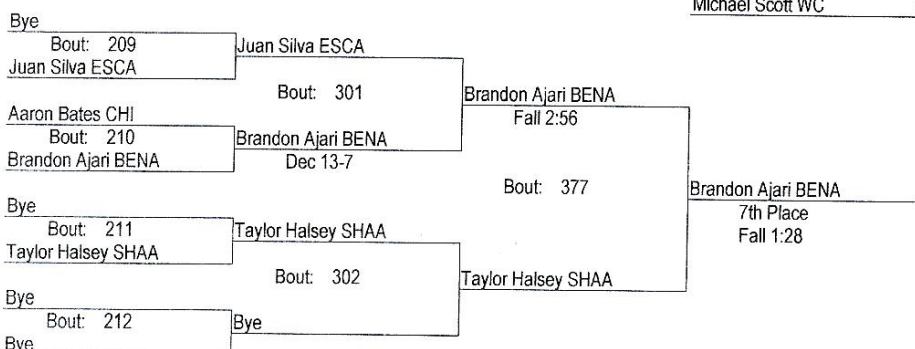

CURT METTLER INVITATIONAL

DEC 8, 2012

161

- Place Winners -		- Place Winners -	
1st Nick Fiegener FOLA	3- 0	5th Latrell Benjamin GRE	3- 2
2nd Ali Atebar OR	3- 1	6th Timmy Webb RV	2- 3
3rd Cordero Rios CHI	3- 1	7th Jimmy Cabral DLS	2- 1
4th Joey Lopez EGA	3- 2	8th Tyler Kay BENA	1- 2

CURT METTLER INVITATIONAL

DEC 8, 2012

171

- Place Winners -
 1st Zack Wally JLA
 2nd Jerome Munoz CHI
 3rd James Portilla OR
 4th Andrew Caroll STF

4- 0
 2- 1
 3- 1
 2- 2

- Place Winners -
 5th Kenneth Hamel MER
 6th Brandon Jeppson DO
 7th Matt Gallego ESCA
 8th Brandon Viale EGA

2- 2
 1- 3
 2- 1
 0- 2

CURT METTLER INVITATIONAL

DEC 8, 2012

183

- Place Winners -		- Place Winners -	
1st Devin Aiello DLS	3- 0	5th Bishane Sagal OR	3- 2
2nd Dylan Kainrath DO	2- 1	6th Michael Scott WC	1- 3
3rd Seth Avis CR	4- 1	7th Brandon Ajari BENA	3- 1
4th Nathan Ahyou GRE	3- 2	8th Taylor Halsey SHAA	0- 2

CURT METTLER INVITATIONAL

DEC 8, 2012

196

- Place Winners -		- Place Winners -	
1st Aaron Pease DLS	3- 0	5th Dean Duivenvoorden GRE	2- 2
2nd Clayton Hartwell JLA	2- 1	6th Robert Rose CR	1- 3
3rd Jordan Davis RV	3- 1	7th Sherman McVay OR	2- 1
4th Jordan Colby WC	3- 2	8th Tyler Moore ANT	0- 2