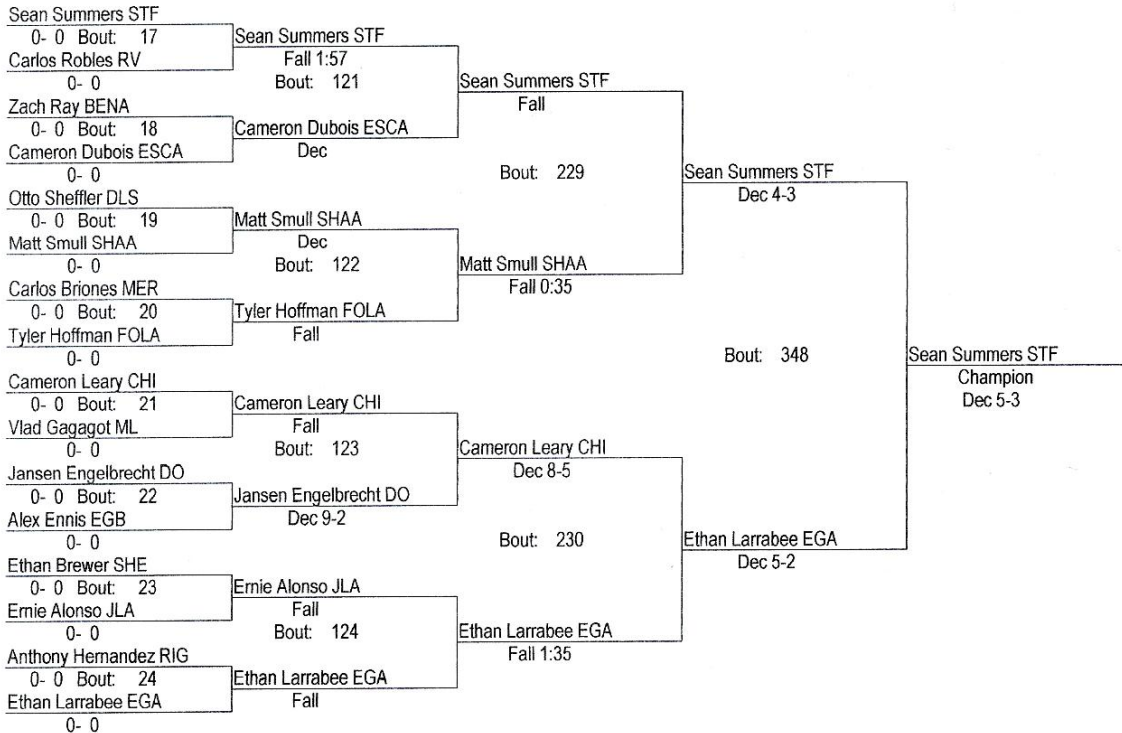

CURT METTLER INVITATIONAL

DEC 8, 2012

121

- Place Winners -		- Place Winners -	
1st Sean Summers STF	4- 0	5th Jansen Engelbrecht DO	3- 2
2nd Ethan Larrabee EGA	3- 1	6th Tyler Hoffman FOLA	2- 3
3rd Matt Smull SHAA	4- 1	7th Otto Sheffler DLS	3- 1
4th Cameron Leary CHI	3- 2	8th Ethan Brewer SHE	2- 2