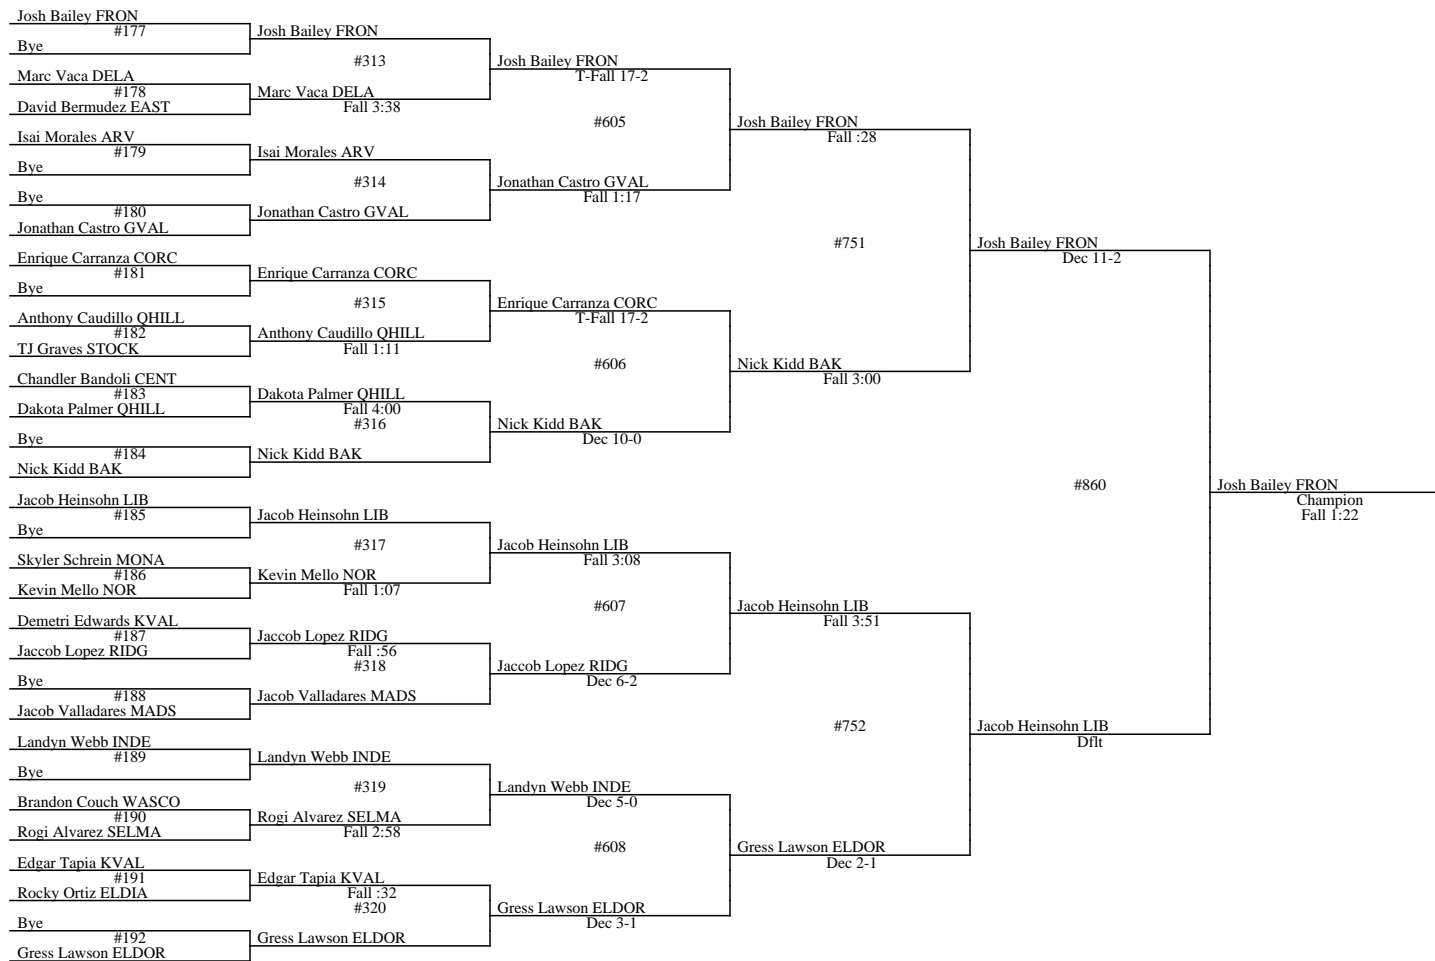

5th: Nick Ojeda QHILL
 6th: Oscar Corona FOOT

2013 Kern County Invite
January 11, 2013 - January 12, 2013
Wt Class: 170

2013 Kern County Invite January 11, 2013 - January 12, 2013 Wt Class: 170

Place Winners
1st: Armando Saldana WASCO
2nd: Adrian Hernandez RFK
3rd: Mike Komin FRON
4th: Braiden Reed STOCK

5th: Enrique Padilla ELDIA
6th: Rodney Horton NOR

2013 Kern County Invite January 11, 2013 - January 12, 2013 Wt Class: 182

2013 Kern County Invite January 11, 2013 - January 12, 2013 Wt Class: 182

Place Winners
1st: Dillon Harroun TEH
2nd: Carlos Monetejo FRON
3rd: Jose Robledo WASCO
4th: Jacob Thomas LIB

5th: Cody McNaney LIVE
6th: Nick Diaz SELMA

2013 Kern County Invite
January 11, 2013 - January 12, 2013
Wt Class: 195

2013 Kern County Invite January 11, 2013 - January 12, 2013 Wt Class: 195

Place Winners
1st: Josh Bailey FRON
2nd: Jacob Heinsohn LIB
3rd: Nick Kidd BAK
4th: Enrique Carranza CORC