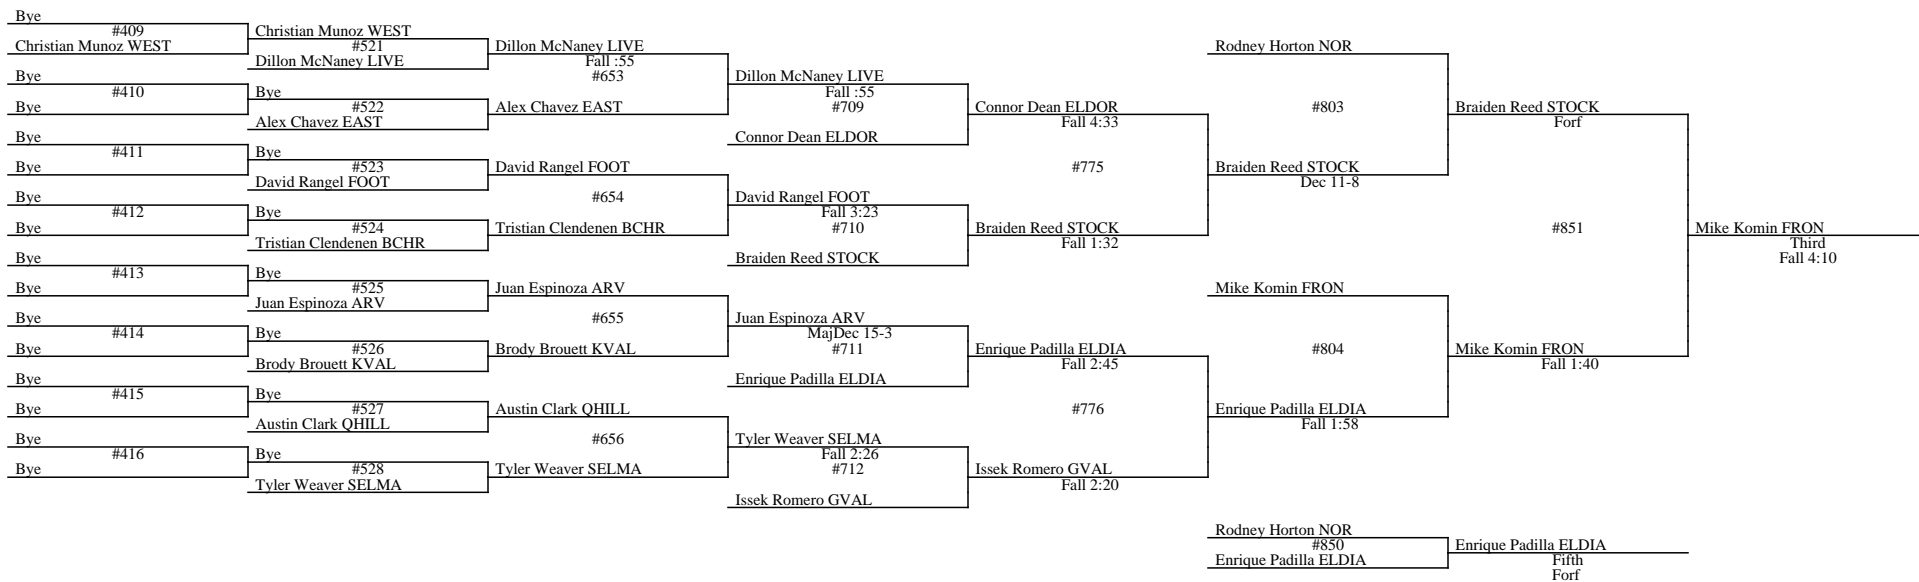

5th: Austin Gamboa FRON
6th: Joseph Romero SILV

2013 Kern County Invite January 11, 2013 - January 12, 2013 Wt Class: 152

2013 Kern County Invite January 11, 2013 - January 12, 2013 Wt Class: 152

Place Winners
1st: Bryce Nutt SELMA
2nd: Brian Leypon MONA
3rd: Brandon Palafox FOOT
4th: Aaron Gomez FRON

5th: Ray Saldana STOCK
6th: Sylvester Alfaro SOUTH

2013 Kern County Invite

January 11, 2013 - January 12, 2013

Wt Class: 160

2013 Kern County Invite January 11, 2013 - January 12, 2013 Wt Class: 160

Place Winners
 1st: Kyle Shepherd FRON
 2nd: Ryan Escalera SELMA
 3rd: Tyler Rardon LIVE
 4th: Keanu Morin SELMA

5th: Nick Ojeda QHILL
 6th: Oscar Corona FOOT

2013 Kern County Invite
January 11, 2013 - January 12, 2013
Wt Class: 170

2013 Kern County Invite January 11, 2013 - January 12, 2013 Wt Class: 170

Place Winners
1st: Armando Saldana WASCO
2nd: Adrian Hernandez RFK
3rd: Mike Komin FRON
4th: Braiden Reed STOCK