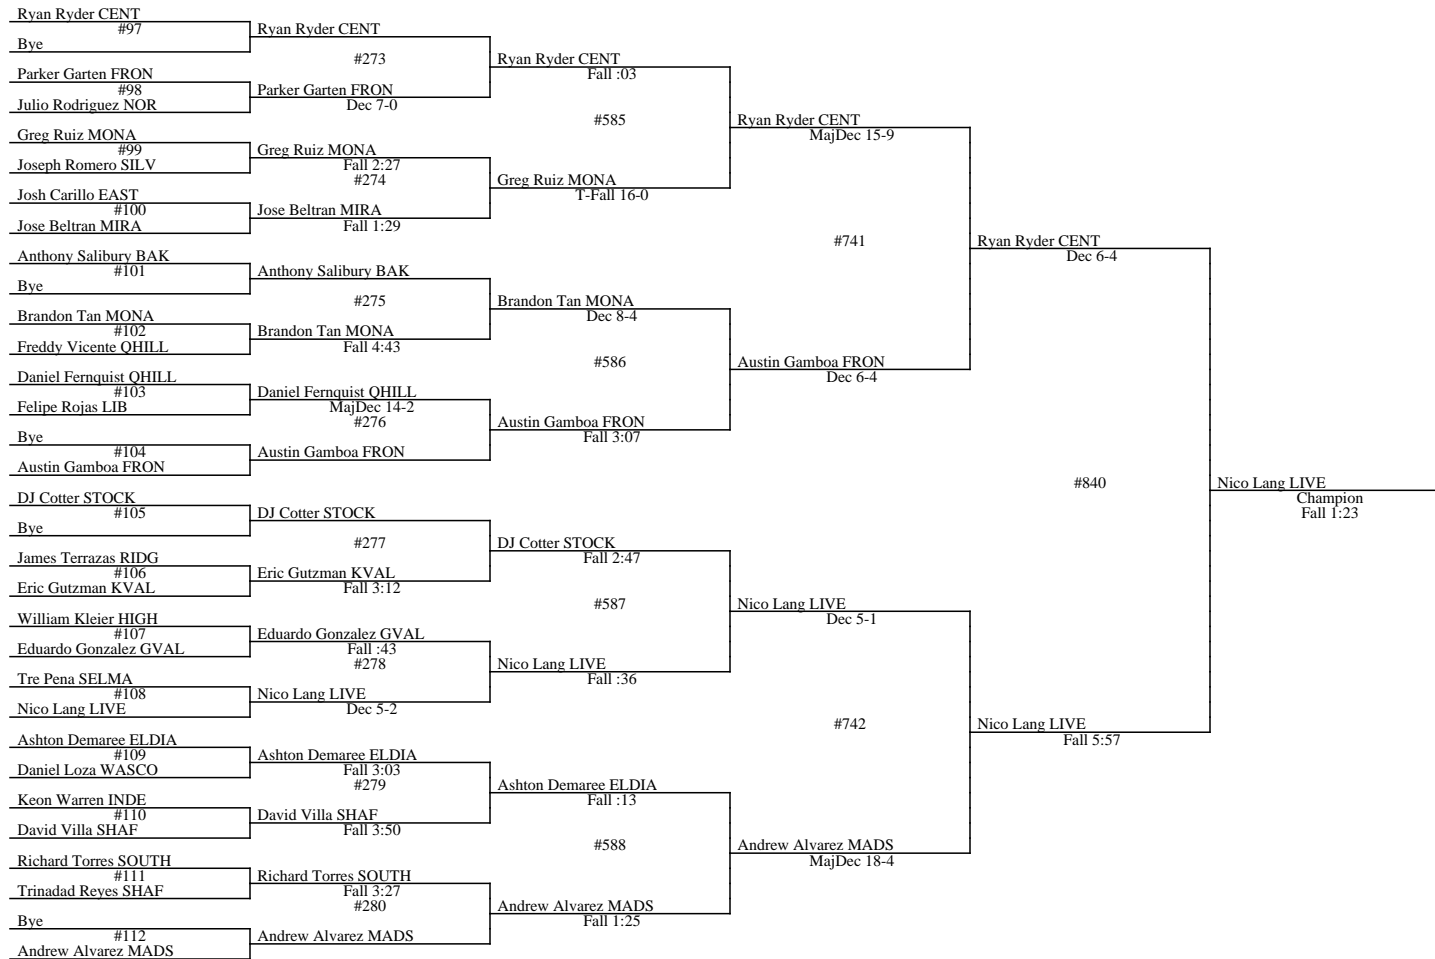

2013 Kern County Invite
January 11, 2013 - January 12, 2013
Wt Class: 145