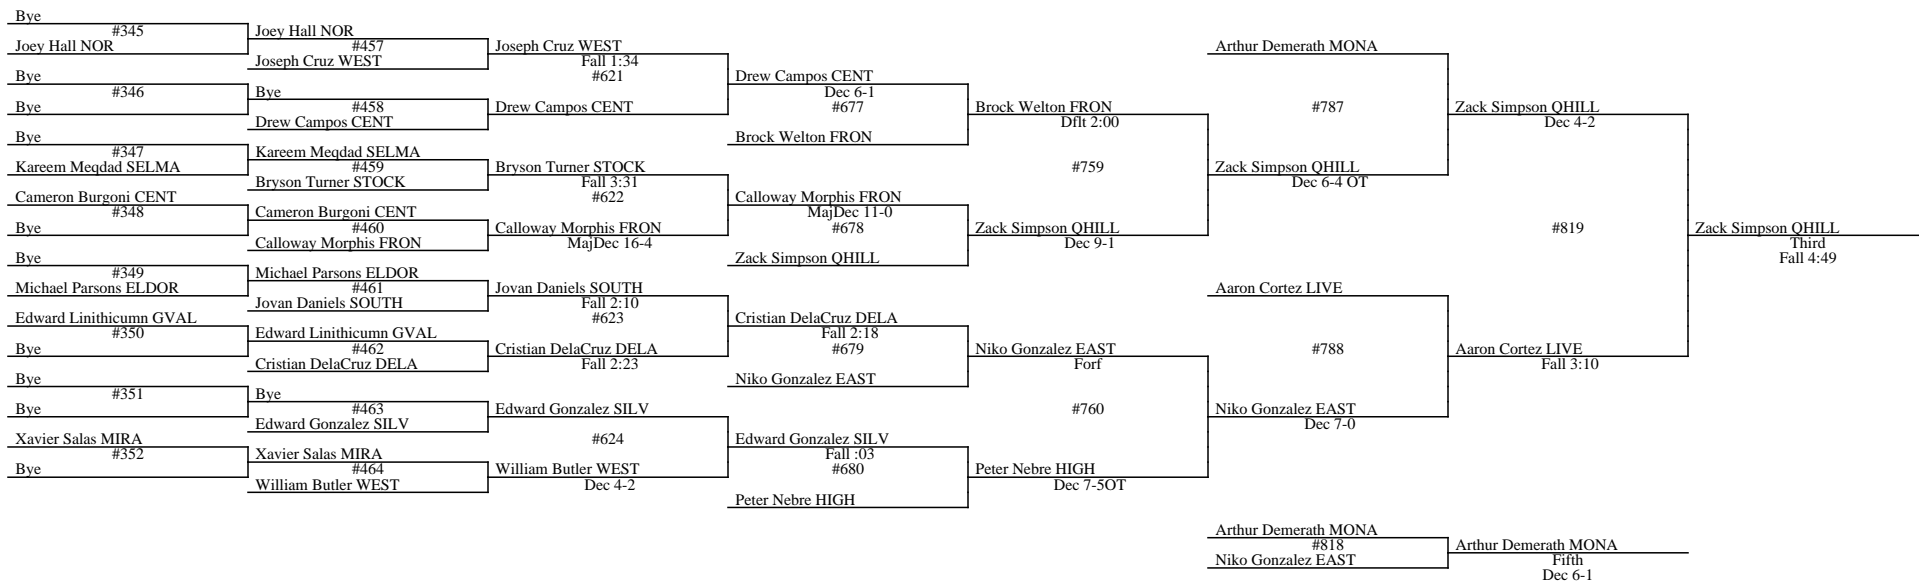

2013 Kern County Invite January 11, 2013 - January 12, 2013 Wt Class: 113

Place Winners
1st: Jesse Reyes MADS
2nd: Jacob Delgado ELDIA
3rd: Zack Simpson QHILL
4th: Aaron Cortez LIVE

5th: Arthur Demerath MONA
6th: Niko Gonzalez EAST