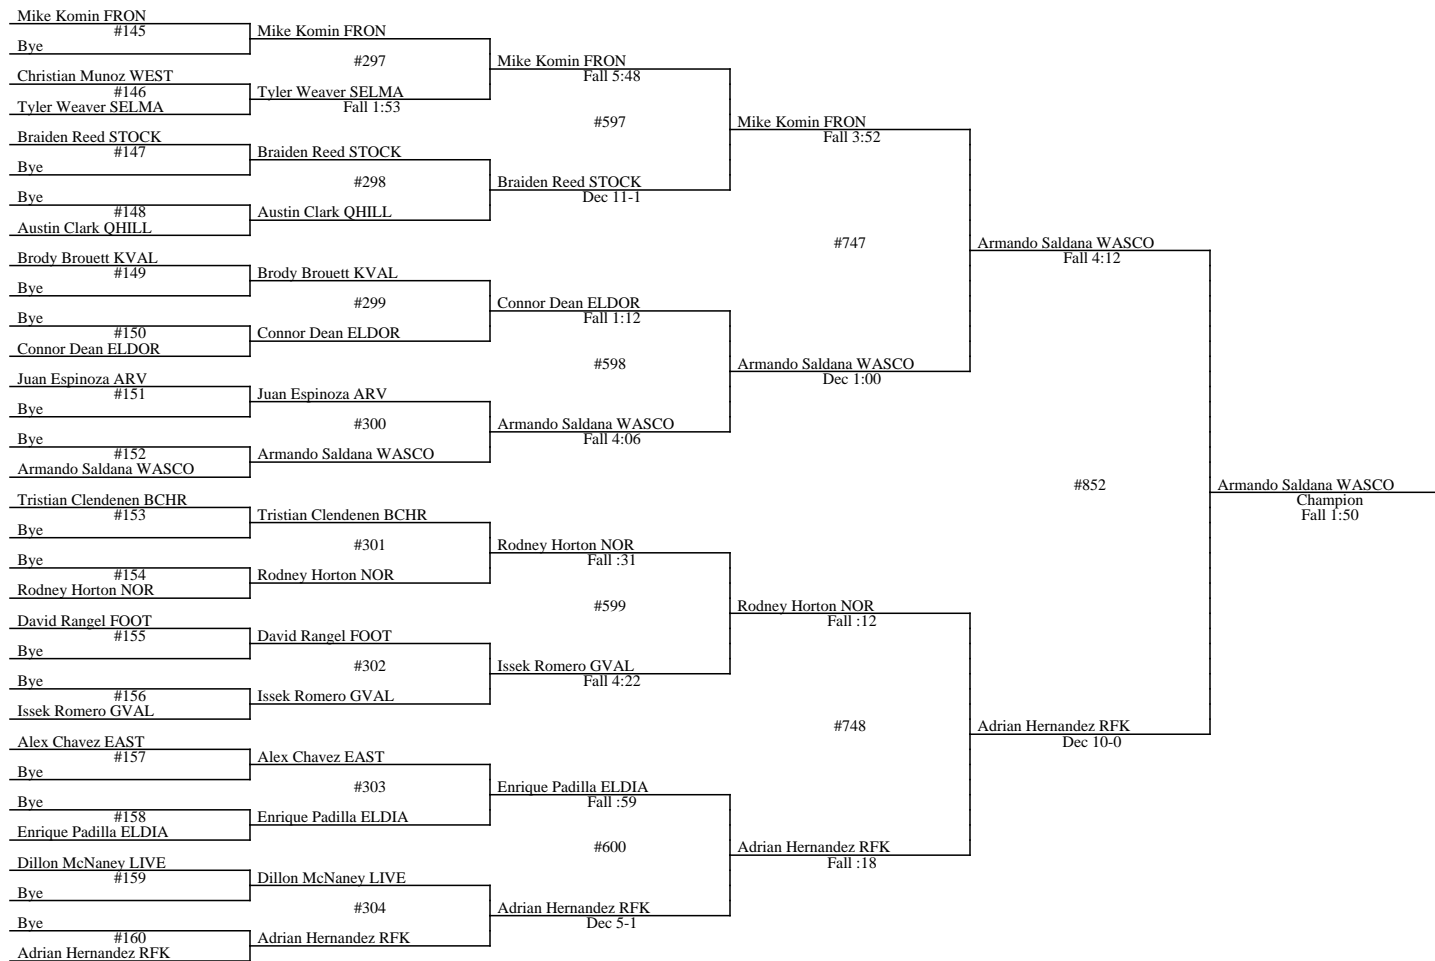

5th: Austin Gamboa FRON
6th: Joseph Romero SILV

2013 Kern County Invite January 11, 2013 - January 12, 2013 Wt Class: 152

2013 Kern County Invite January 11, 2013 - January 12, 2013 Wt Class: 152

Place Winners
1st: Bryce Nutt SELMA
2nd: Brian Leypon MONA
3rd: Brandon Palafox FOOT
4th: Aaron Gomez FRON

5th: Ray Saldana STOCK
6th: Sylvester Alfaro SOUTH

2013 Kern County Invite

January 11, 2013 - January 12, 2013

Wt Class: 160

2013 Kern County Invite January 11, 2013 - January 12, 2013 Wt Class: 160

Place Winners
 1st: Kyle Shepherd FRON
 2nd: Ryan Escalera SELMA
 3rd: Tyler Rardon LIVE
 4th: Keanu Morin SELMA

5th: Nick Ojeda QHILL
 6th: Oscar Corona FOOT

2013 Kern County Invite
January 11, 2013 - January 12, 2013
Wt Class: 170

2013 Kern County Invite January 11, 2013 - January 12, 2013 Wt Class: 170

Place Winners
1st: Armando Saldana WASCO
2nd: Adrian Hernandez RFK
3rd: Mike Komin FRON
4th: Braiden Reed STOCK