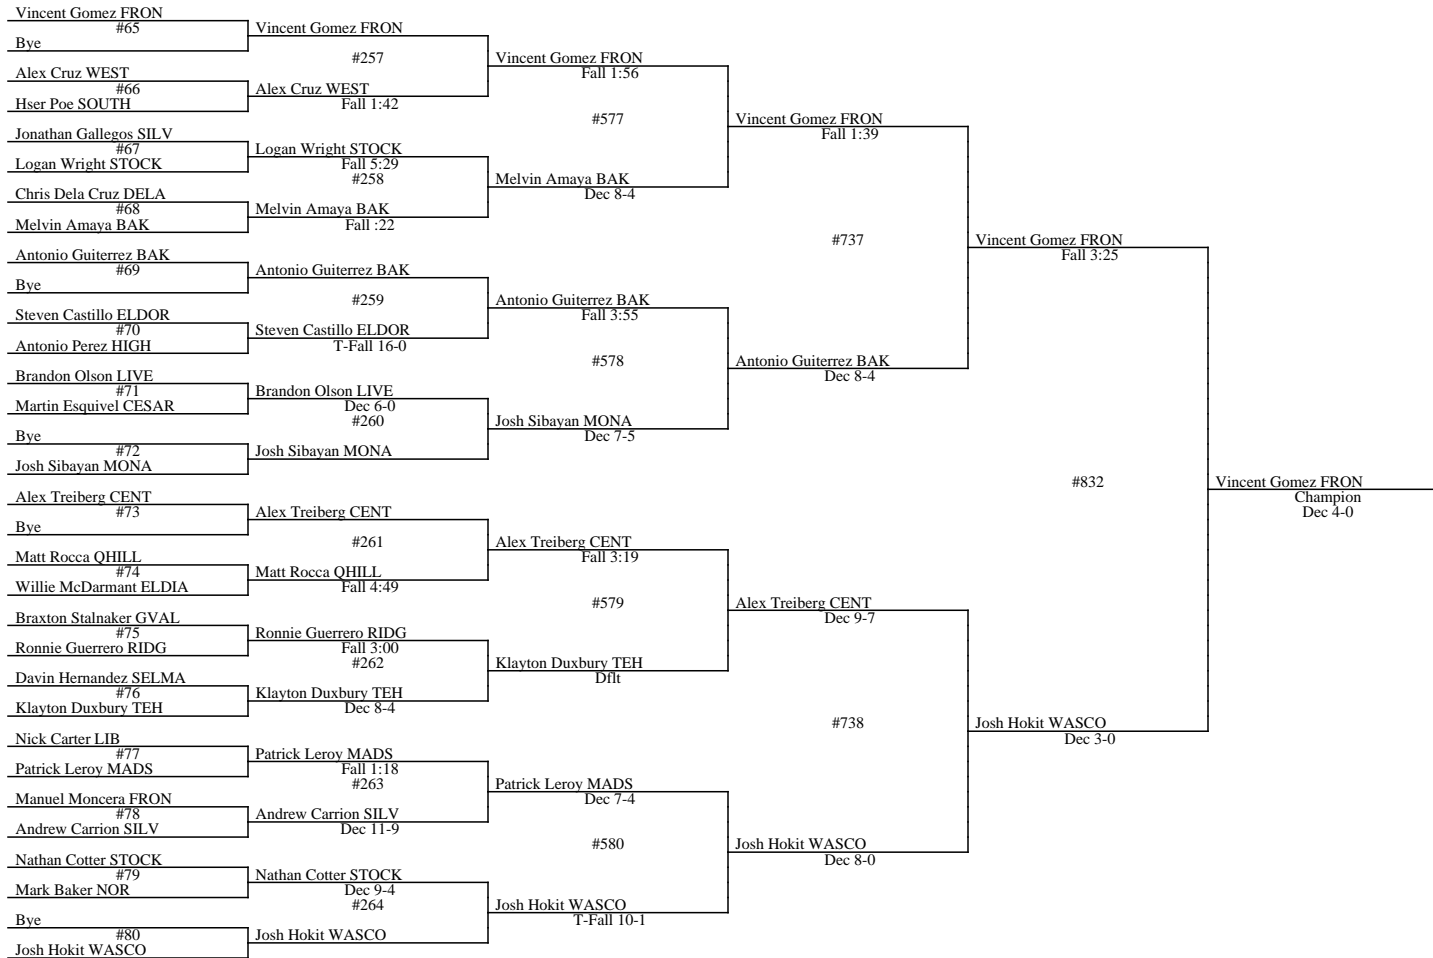

5th: Arthur Demerath MONA
 6th: Niko Gonzalez EAST

2013 Kern County Invite January 11, 2013 - January 12, 2013 Wt Class: 120

2013 Kern County Invite January 11, 2013 - January 12, 2013 Wt Class: 120

Place Winners
 1st: Isaiah Hokit WASCO
 2nd: Seth Hood MONA
 3rd: Arik Onsurez BAK
 4th: Jason Cisterna FRON

5th: Mark Rodriguez BAK
 6th: Chucky Hord GVAL

2013 Kern County Invite
January 11, 2013 - January 12, 2013
Wt Class: 126

2013 Kern County Invite January 11, 2013 - January 12, 2013 Wt Class: 126

Place Winners
 1st: Ruben Garcia SELMA
 2nd: Adam Bracamonte EAST
 3rd: Ryan Poe MONA
 4th: Mark Brown ELDOR

5th: Fletcher Allen TEH
 6th: Juan Lopez FOOT

2013 Kern County Invite January 11, 2013 - January 12, 2013 Wt Class: 132

2013 Kern County Invite January 11, 2013 - January 12, 2013 Wt Class: 132

Place Winners
1st: Vincent Gomez FRON
2nd: Josh Hokit WASCO
3rd: Antonio Guterrez BAK
4th: Josh Sibayan MONA