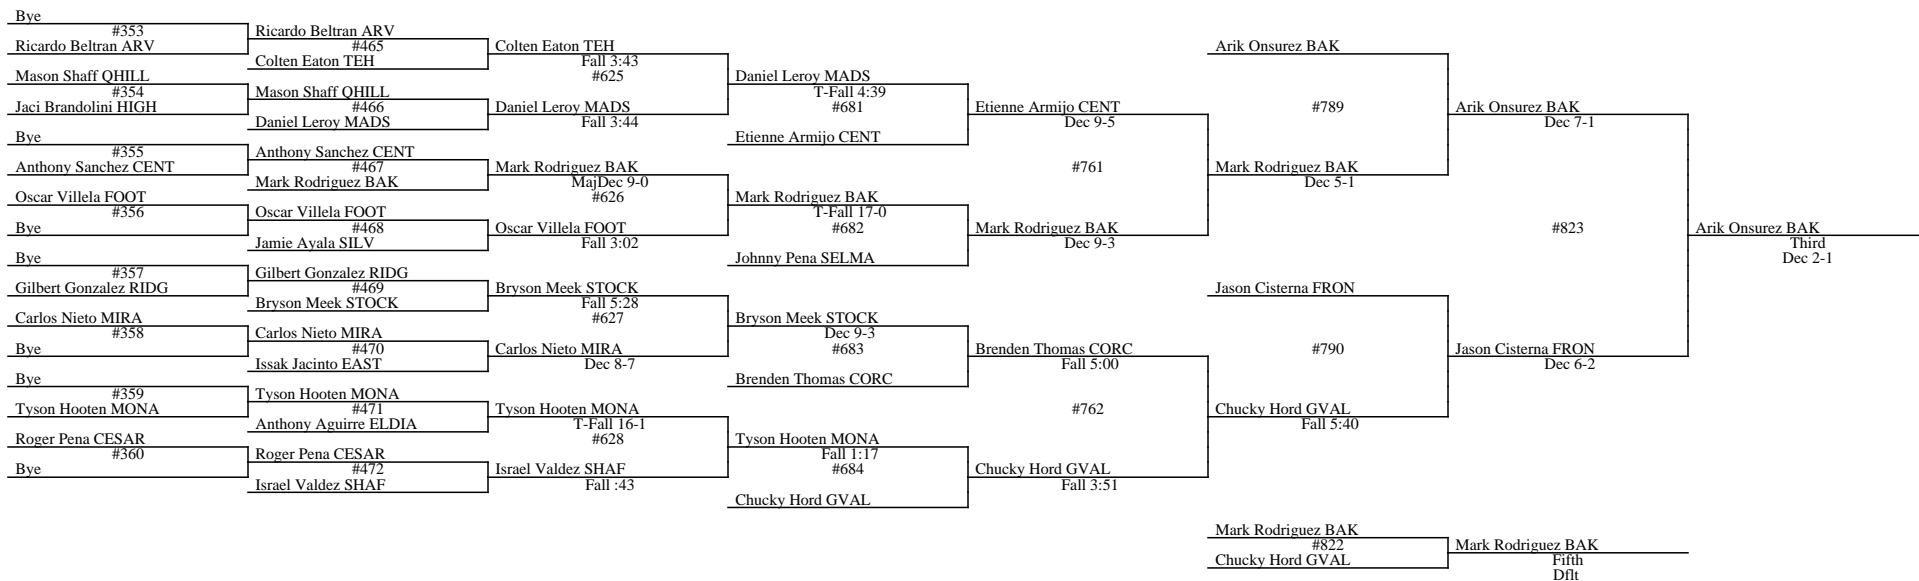

2013 Kern County Invite January 11, 2013 - January 12, 2013 Wt Class: 106

2013 Kern County Invite January 11, 2013 - January 12, 2013 Wt Class: 106

Place Winners
1st: Matt Gamble MONA
2nd: Carlos Herrera BAK
3rd: Chris Cisneros SELMA
4th: Fern Perez FOOT

5th: Julian Irigoven SHAF
6th: JJ Mares FRON

2013 Kern County Invite January 11, 2013 - January 12, 2013 Wt Class: 113

2013 Kern County Invite January 11, 2013 - January 12, 2013 Wt Class: 113

Place Winners
 1st: Jesse Reyes MADS
 2nd: Jacob Delgado ELDIA
 3rd: Zack Simpson QHILL
 4th: Aaron Cortez LIVE

5th: Arthur Demerath MONA
 6th: Niko Gonzalez EAST

2013 Kern County Invite January 11, 2013 - January 12, 2013 Wt Class: 120

2013 Kern County Invite January 11, 2013 - January 12, 2013 Wt Class: 120

Place Winners
 1st: Isaiah Hokit WASCO
 2nd: Seth Hood MONA
 3rd: Arik Onsurez BAK
 4th: Jason Cisterna FRON