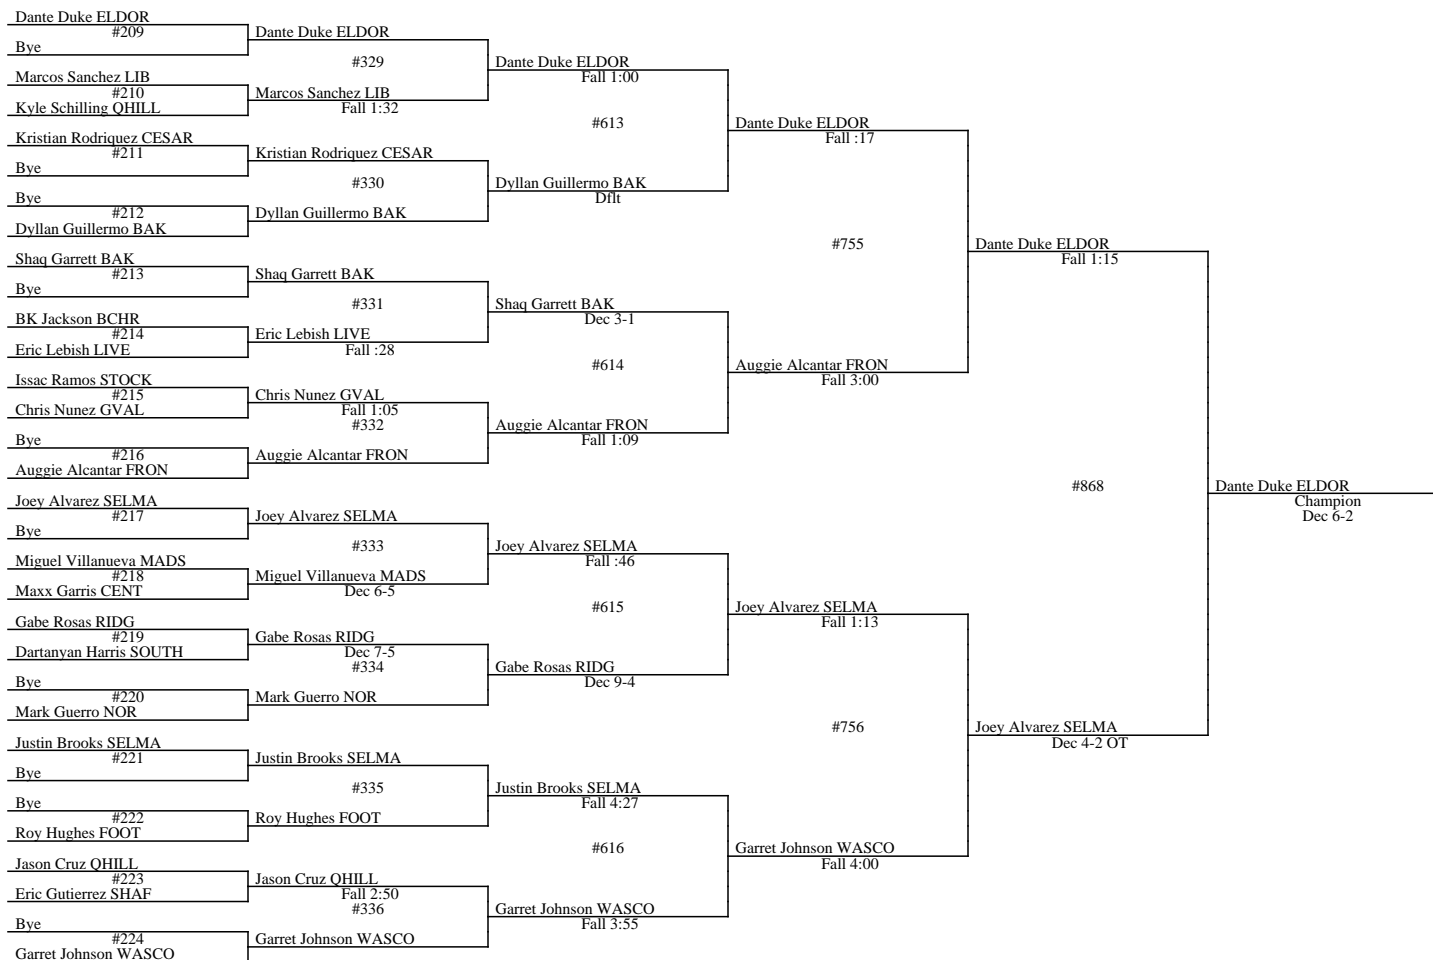

5th: Cody McNaney LIVE
6th: Nick Diaz SELMA

2013 Kern County Invite
January 11, 2013 - January 12, 2013
Wt Class: 195

2013 Kern County Invite January 11, 2013 - January 12, 2013 Wt Class: 195

Place Winners
1st: Josh Bailey FRON
2nd: Jacob Heinsohn LIB
3rd: Nick Kidd BAK
4th: Enrique Carranza CORC

5th: Landyn Webb INDE
6th: Gress Lawson ELDOR

2013 Kern County Invite
January 11, 2013 - January 12, 2013
Wt Class: 220

2013 Kern County Invite January 11, 2013 - January 12, 2013 Wt Class: 220

Place Winners
1st: Sean Medley WASCO
2nd: Eric Torres SHAF
3rd: Noe Delgado RIDG
4th: Peter Mendoza MADS

5th: Matt Neale LIVE
6th: Ryan Guidry ELDOR

2013 Kern County Invite January 11, 2013 - January 12, 2013 Wt Class: 285

2013 Kern County Invite January 11, 2013 - January 12, 2013 Wt Class: 285