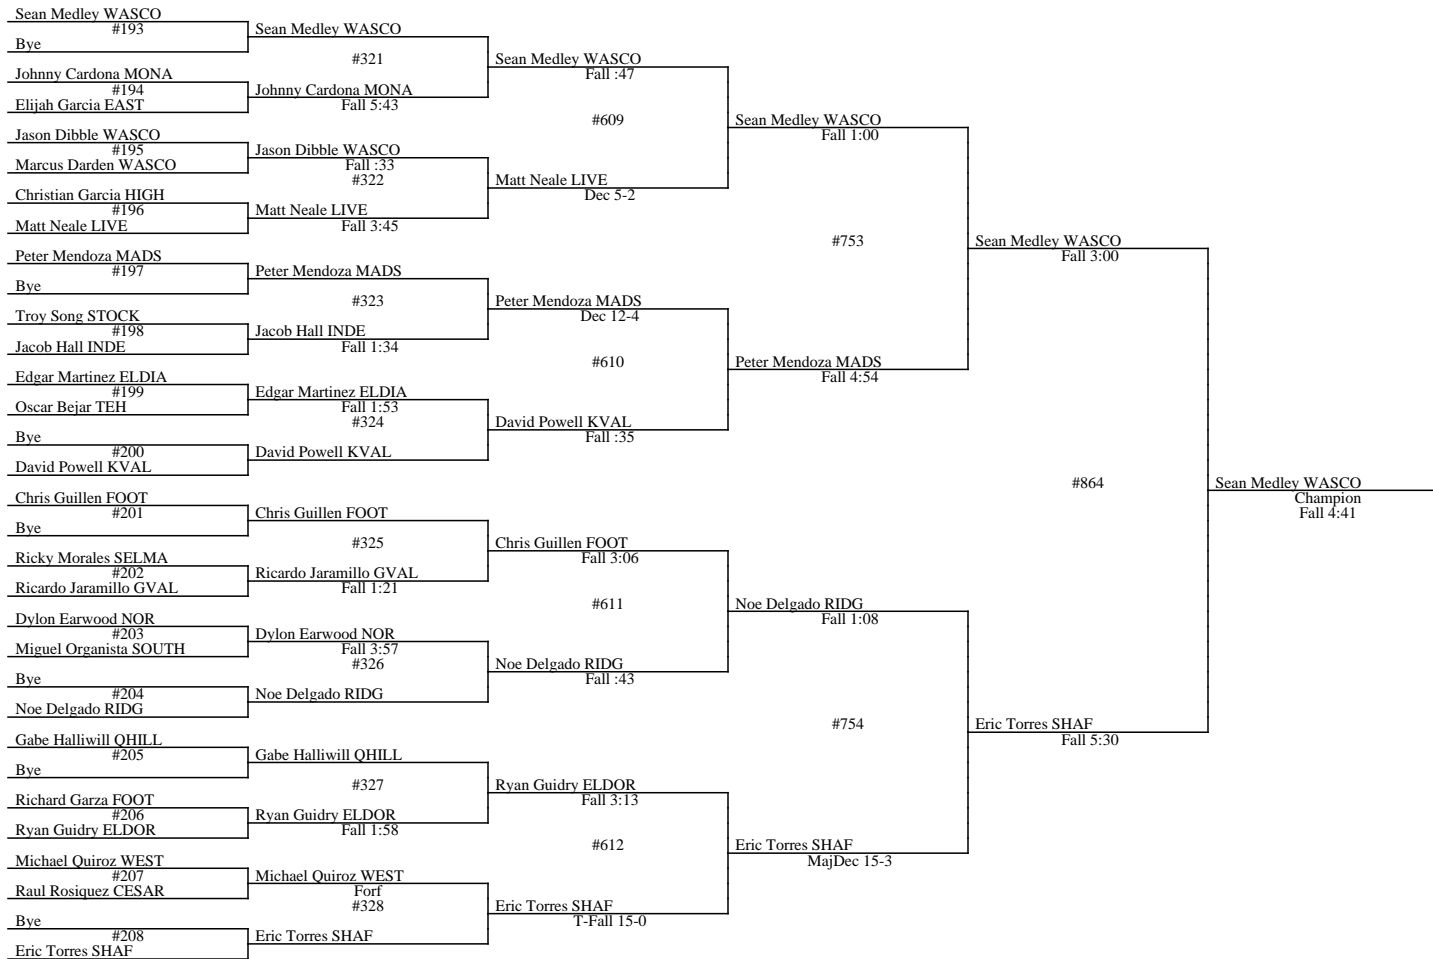

5th: Cody McNaney LIVE
6th: Nick Diaz SELMA

2013 Kern County Invite
January 11, 2013 - January 12, 2013
Wt Class: 195

2013 Kern County Invite January 11, 2013 - January 12, 2013 Wt Class: 195

Place Winners
1st: Josh Bailey FRON
2nd: Jacob Heinsohn LIB
3rd: Nick Kidd BAK
4th: Enrique Carranza CORC

5th: Landyn Webb INDE
6th: Gress Lawson ELDOR

2013 Kern County Invite
January 11, 2013 - January 12, 2013
Wt Class: 220

2013 Kern County Invite January 11, 2013 - January 12, 2013 Wt Class: 220

Place Winners
1st: Sean Medley WASCO
2nd: Eric Torres SHAF
3rd: Noe Delgado RIDG
4th: Peter Mendoza MADS