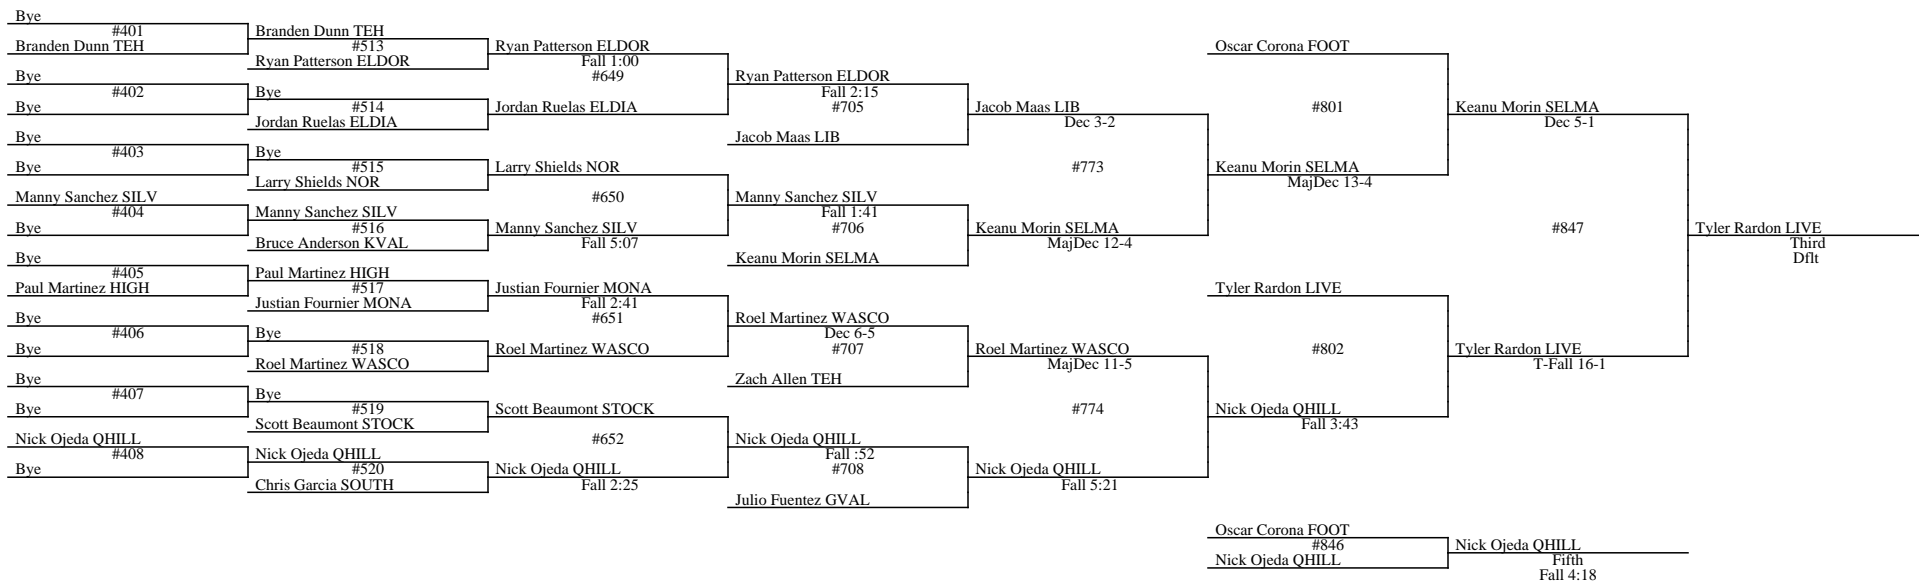

5th: Austin Gamboa FRON
6th: Joseph Romero SILV

2013 Kern County Invite January 11, 2013 - January 12, 2013 Wt Class: 152

2013 Kern County Invite January 11, 2013 - January 12, 2013 Wt Class: 152

Place Winners
1st: Bryce Nutt SELMA
2nd: Brian Leypon MONA
3rd: Brandon Palafox FOOT
4th: Aaron Gomez FRON

5th: Ray Saldana STOCK
6th: Sylvester Alfaro SOUTH

2013 Kern County Invite

January 11, 2013 - January 12, 2013

Wt Class: 160

2013 Kern County Invite January 11, 2013 - January 12, 2013 Wt Class: 160

Place Winners
 1st: Kyle Shepherd FRON
 2nd: Ryan Escalera SELMA
 3rd: Tyler Rardon LIVE
 4th: Keanu Morin SELMA

5th: Nick Ojeda QHILL
 6th: Oscar Corona FOOT

2013 Kern County Invite
January 11, 2013 - January 12, 2013
Wt Class: 170

2013 Kern County Invite January 11, 2013 - January 12, 2013 Wt Class: 170

Place Winners
1st: Armando Saldana WASCO
2nd: Adrian Hernandez RFK
3rd: Mike Komin FRON
4th: Braiden Reed STOCK