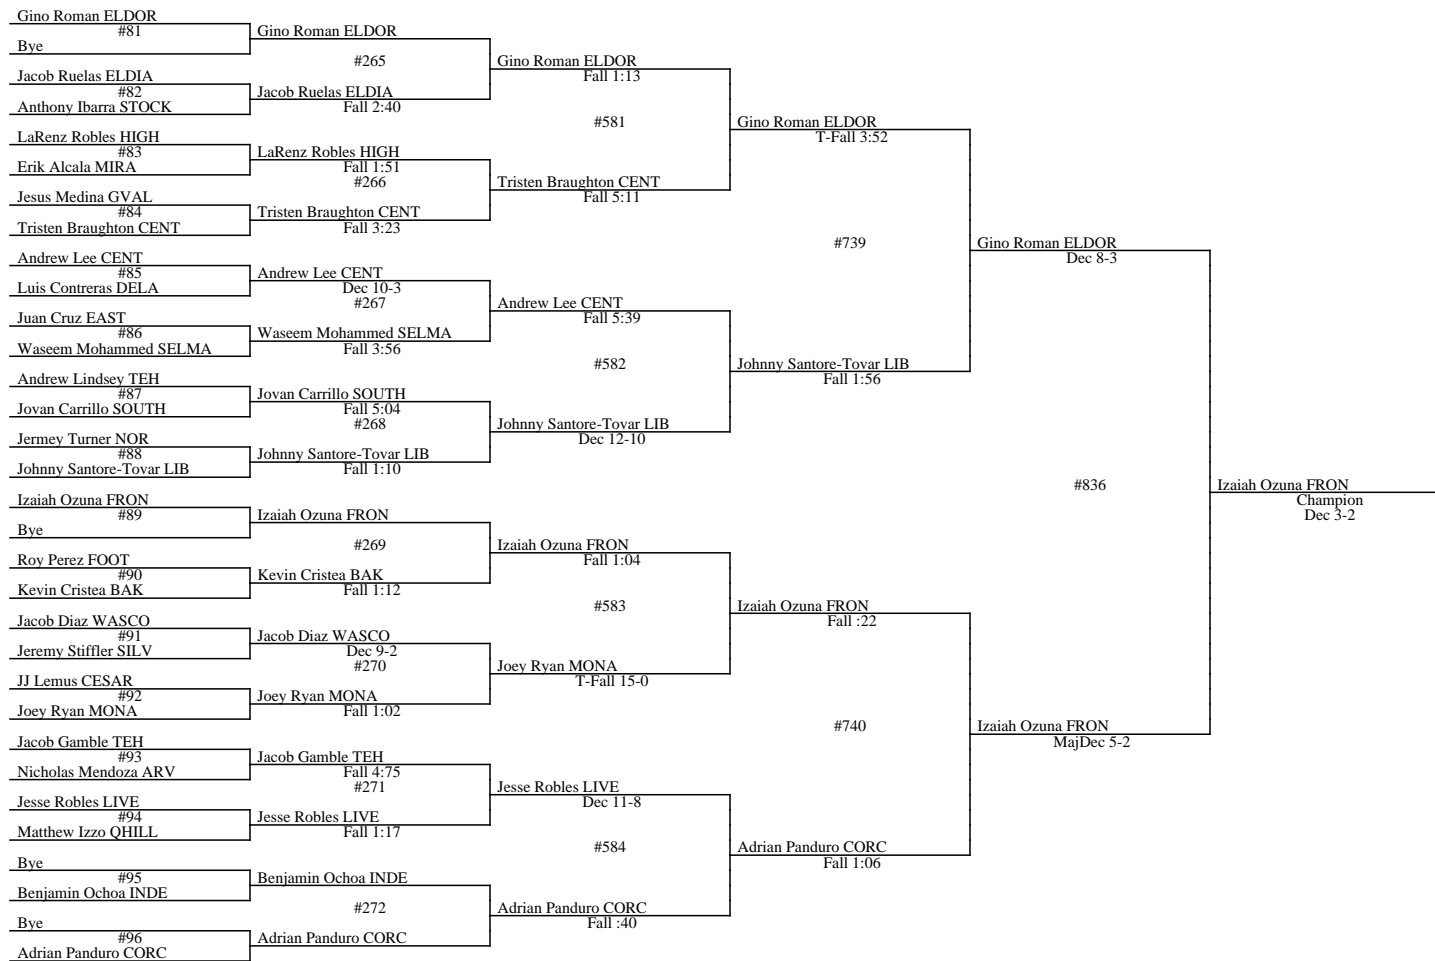

2013 Kern County Invite
January 11, 2013 - January 12, 2013
Wt Class: 138