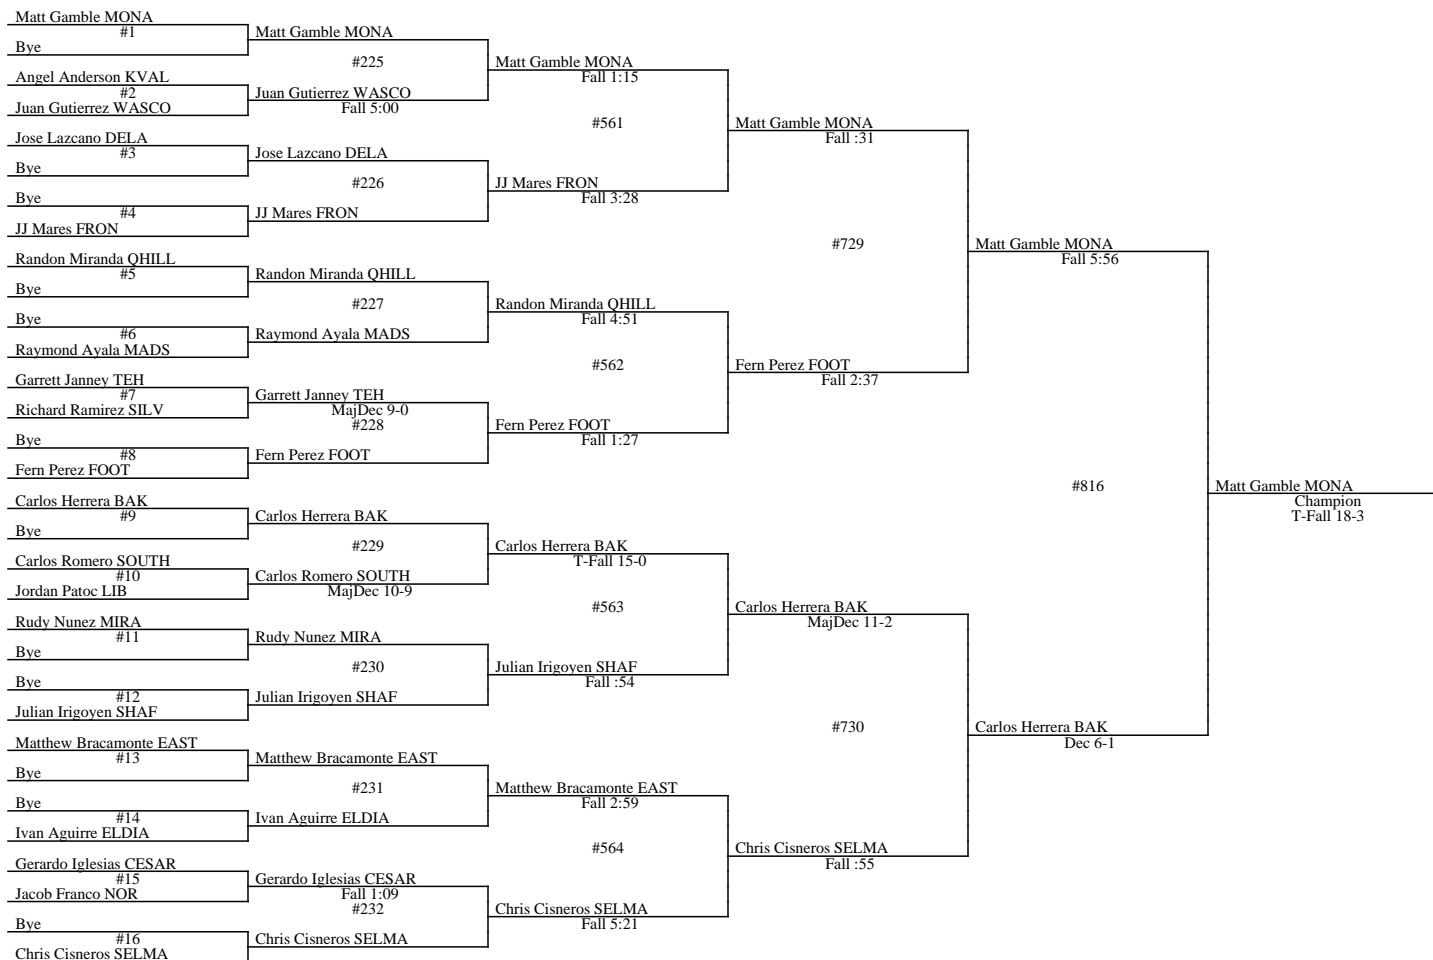

2013 Kern County Invite January 11, 2013 - January 12, 2013 Wt Class: 106

2013 Kern County Invite January 11, 2013 - January 12, 2013 Wt Class: 106

Place Winners
1st: Matt Gamble MONA
2nd: Carlos Herrera BAK
3rd: Chris Cisneros SELMA
4th: Fern Perez FOOT

5th: Julian Irigoven SHAF
6th: JJ Mares FRON

2013 Kern County Invite January 11, 2013 - January 12, 2013 Wt Class: 113

2013 Kern County Invite January 11, 2013 - January 12, 2013 Wt Class: 113

Place Winners
 1st: Jesse Reyes MADS
 2nd: Jacob Delgado ELDIA
 3rd: Zack Simpson QHILL
 4th: Aaron Cortez LIVE

5th: Arthur Demerath MONA
 6th: Niko Gonzalez EAST

2013 Kern County Invite January 11, 2013 - January 12, 2013 Wt Class: 120

2013 Kern County Invite January 11, 2013 - January 12, 2013 Wt Class: 120

Place Winners
 1st: Isaiah Hokit WASCO
 2nd: Seth Hood MONA
 3rd: Arik Onsurez BAK
 4th: Jason Cisterna FRON