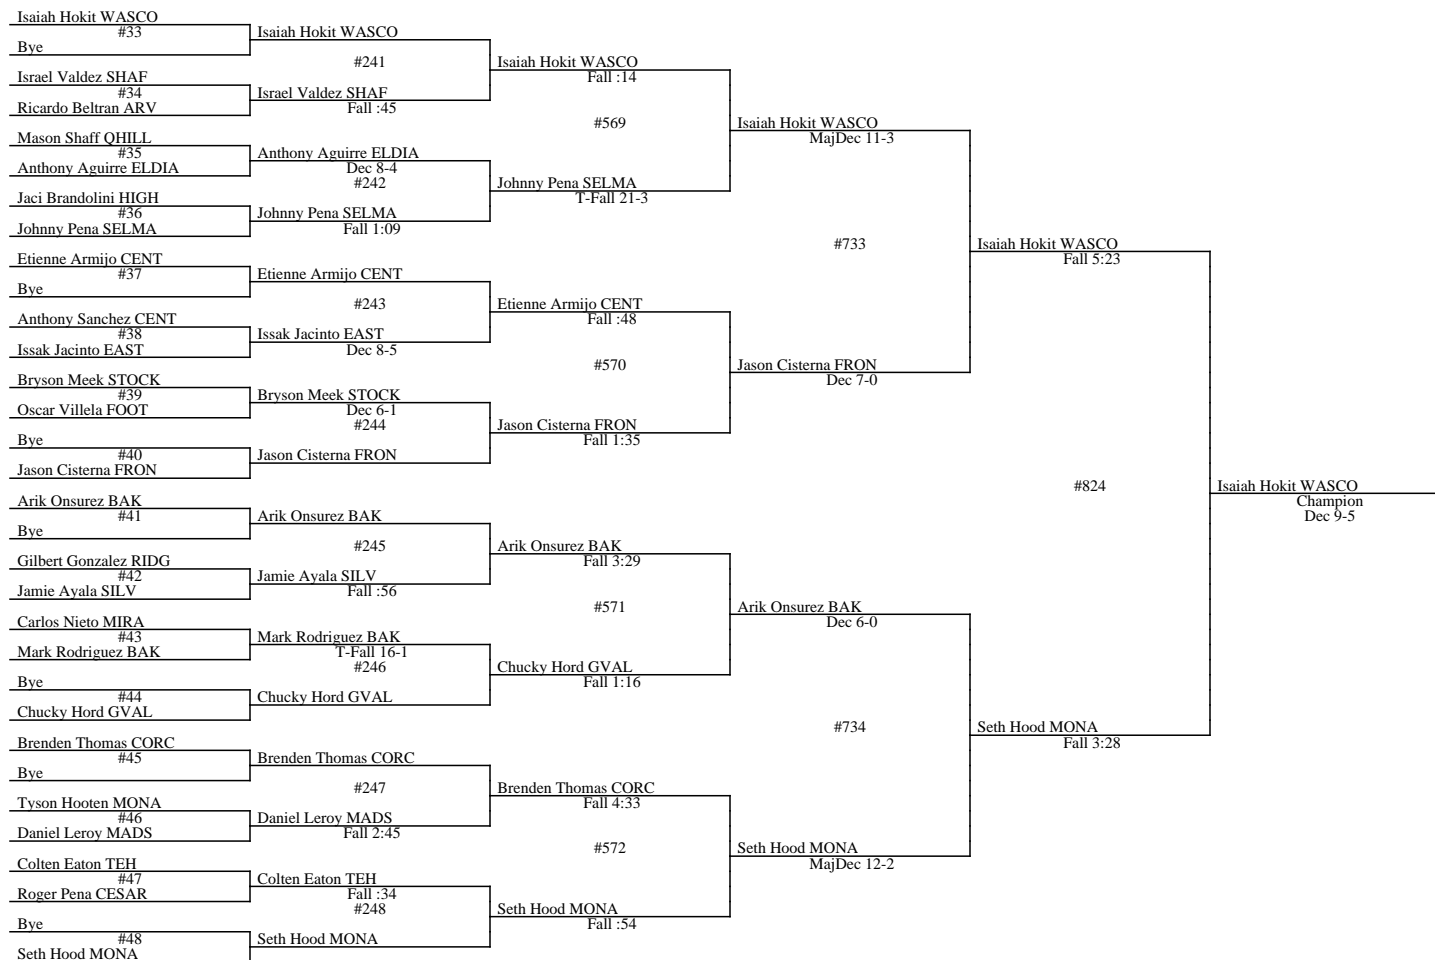

2013 Kern County Invite January 11, 2013 - January 12, 2013 Wt Class: 106

2013 Kern County Invite January 11, 2013 - January 12, 2013 Wt Class: 106

Place Winners
1st: Matt Gamble MONA
2nd: Carlos Herrera BAK
3rd: Chris Cisneros SELMA
4th: Fern Perez FOOT

5th: Julian Irigoven SHAF
6th: JJ Mares FRON

2013 Kern County Invite January 11, 2013 - January 12, 2013 Wt Class: 113

2013 Kern County Invite January 11, 2013 - January 12, 2013 Wt Class: 113

Place Winners
 1st: Jesse Reyes MADS
 2nd: Jacob Delgado ELDIA
 3rd: Zack Simpson QHILL
 4th: Aaron Cortez LIVE

5th: Arthur Demerath MONA
 6th: Niko Gonzalez EAST

2013 Kern County Invite January 11, 2013 - January 12, 2013 Wt Class: 120

2013 Kern County Invite January 11, 2013 - January 12, 2013 Wt Class: 120

Place Winners
 1st: Isaiah Hokit WASCO
 2nd: Seth Hood MONA
 3rd: Arik Onsurez BAK
 4th: Jason Cisterna FRON