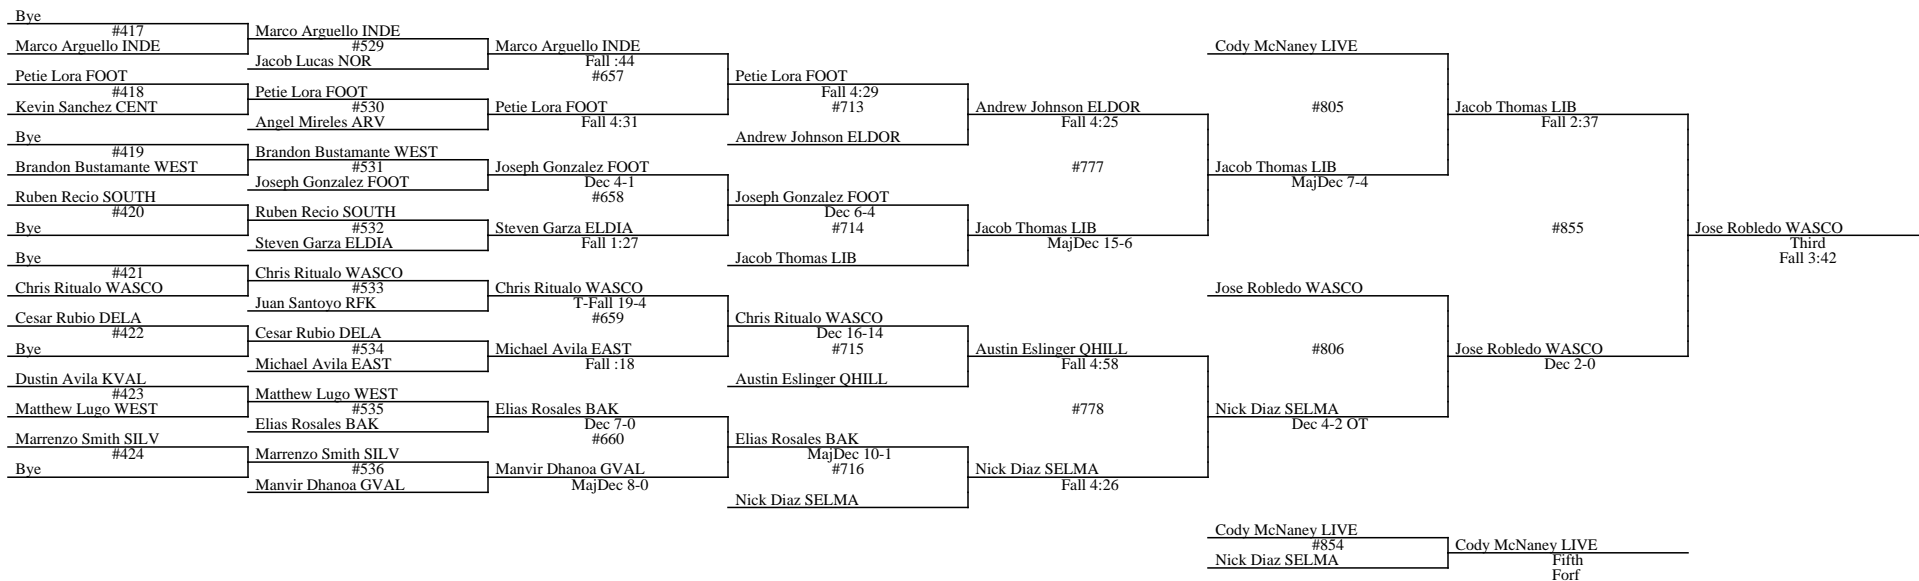

2013 Kern County Invite January 11, 2013 - January 12, 2013 Wt Class: 182

Place Winners
1st: Dillon Harroun TEH
2nd: Carlos Monetejo FRON
3rd: Jose Robledo WASCO
4th: Jacob Thomas LIB

5th: Cody McNaney LIVE
6th: Nick Diaz SELMA