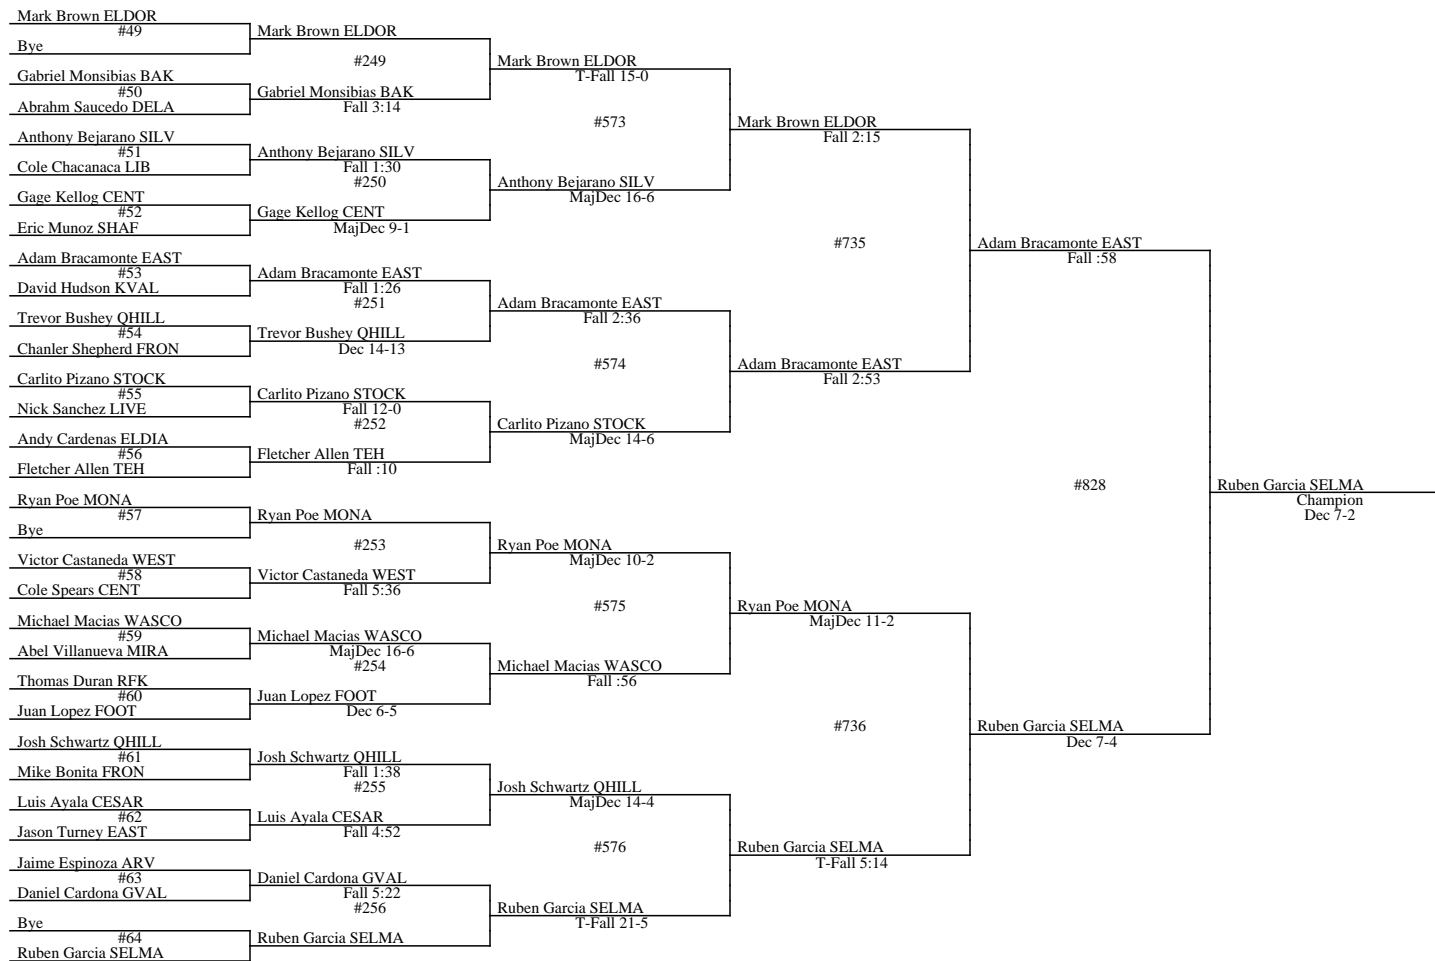

2013 Kern County Invite January 11, 2013 - January 12, 2013 Wt Class: 106

2013 Kern County Invite January 11, 2013 - January 12, 2013 Wt Class: 106

Place Winners
1st: Matt Gamble MONA
2nd: Carlos Herrera BAK
3rd: Chris Cisneros SELMA
4th: Fern Perez FOOT

5th: Arthur Demerath MONA
 6th: Niko Gonzalez EAST

2013 Kern County Invite January 11, 2013 - January 12, 2013 Wt Class: 120

2013 Kern County Invite January 11, 2013 - January 12, 2013 Wt Class: 120

Place Winners
 1st: Isaiah Hokit WASCO
 2nd: Seth Hood MONA
 3rd: Arik Onsurez BAK
 4th: Jason Cisterna FRON

5th: Mark Rodriguez BAK
 6th: Chucky Hord GVAL

2013 Kern County Invite
January 11, 2013 - January 12, 2013
Wt Class: 126

2013 Kern County Invite January 11, 2013 - January 12, 2013 Wt Class: 126

Place Winners
 1st: Ruben Garcia SELMA
 2nd: Adam Bracamonte EAST
 3rd: Ryan Poe MONA
 4th: Mark Brown ELDOR