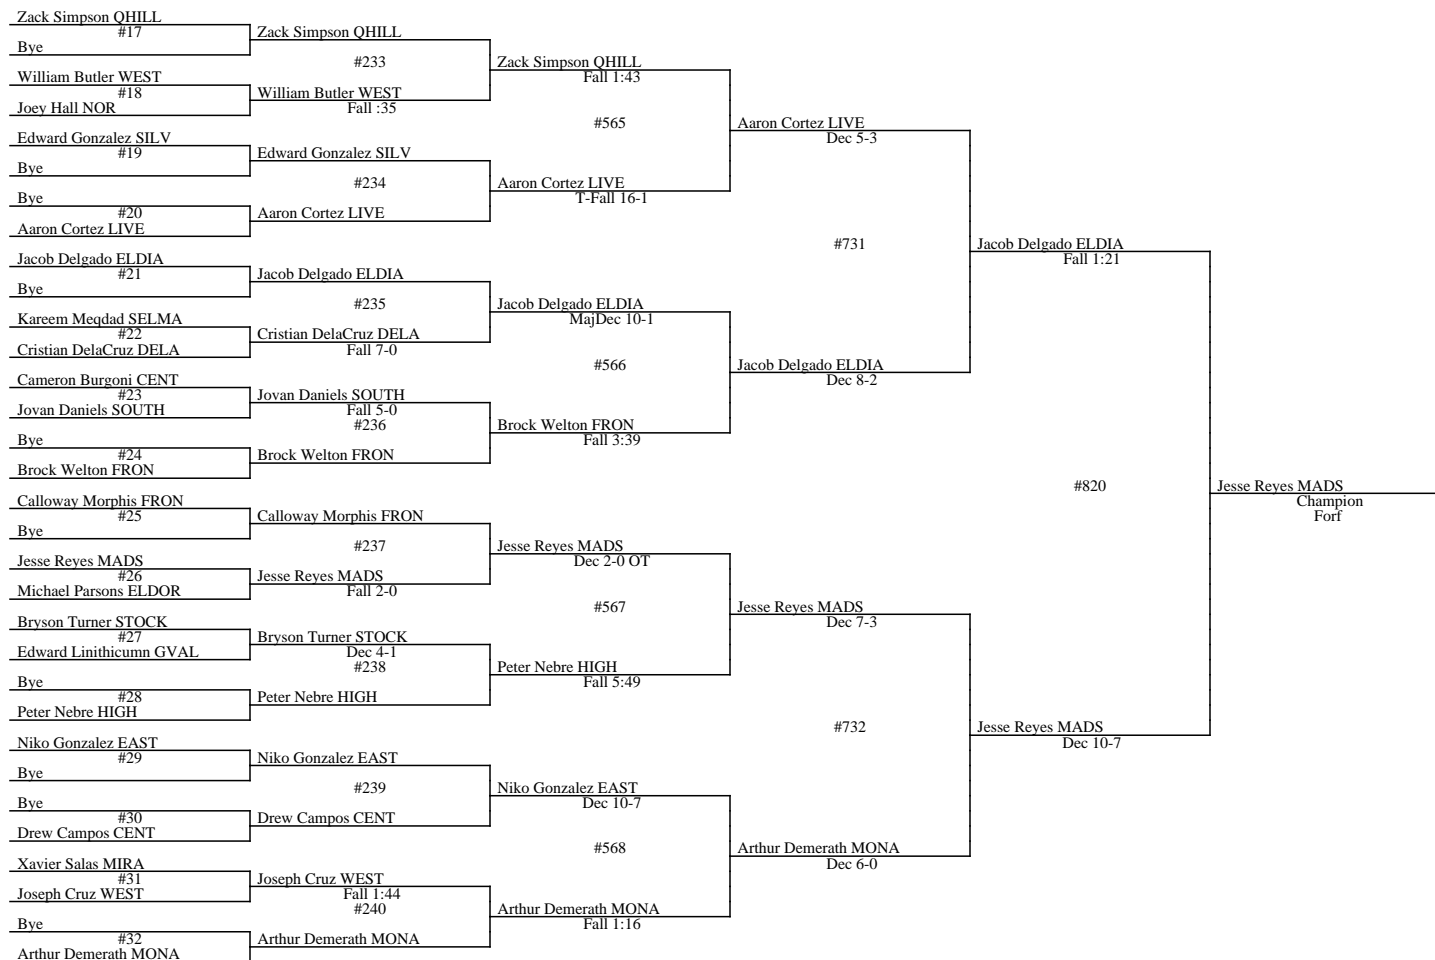

2013 Kern County Invite January 11, 2013 - January 12, 2013 Wt Class: 106

2013 Kern County Invite January 11, 2013 - January 12, 2013 Wt Class: 106

Place Winners
1st: Matt Gamble MONA
2nd: Carlos Herrera BAK
3rd: Chris Cisneros SELMA
4th: Fern Perez FOOT

5th: Julian Irigoven SHAF
6th: JJ Mares FRON

2013 Kern County Invite January 11, 2013 - January 12, 2013 Wt Class: 113

2013 Kern County Invite January 11, 2013 - January 12, 2013 Wt Class: 113

Place Winners
 1st: Jesse Reyes MADS
 2nd: Jacob Delgado ELDIA
 3rd: Zack Simpson QHILL
 4th: Aaron Cortez LIVE

5th: Arthur Demerath MONA
 6th: Niko Gonzalez EAST

2013 Kern County Invite January 11, 2013 - January 12, 2013 Wt Class: 120

2013 Kern County Invite January 11, 2013 - January 12, 2013 Wt Class: 120

Place Winners
 1st: Isaiah Hokit WASCO
 2nd: Seth Hood MONA
 3rd: Arik Onsurez BAK
 4th: Jason Cisterna FRON