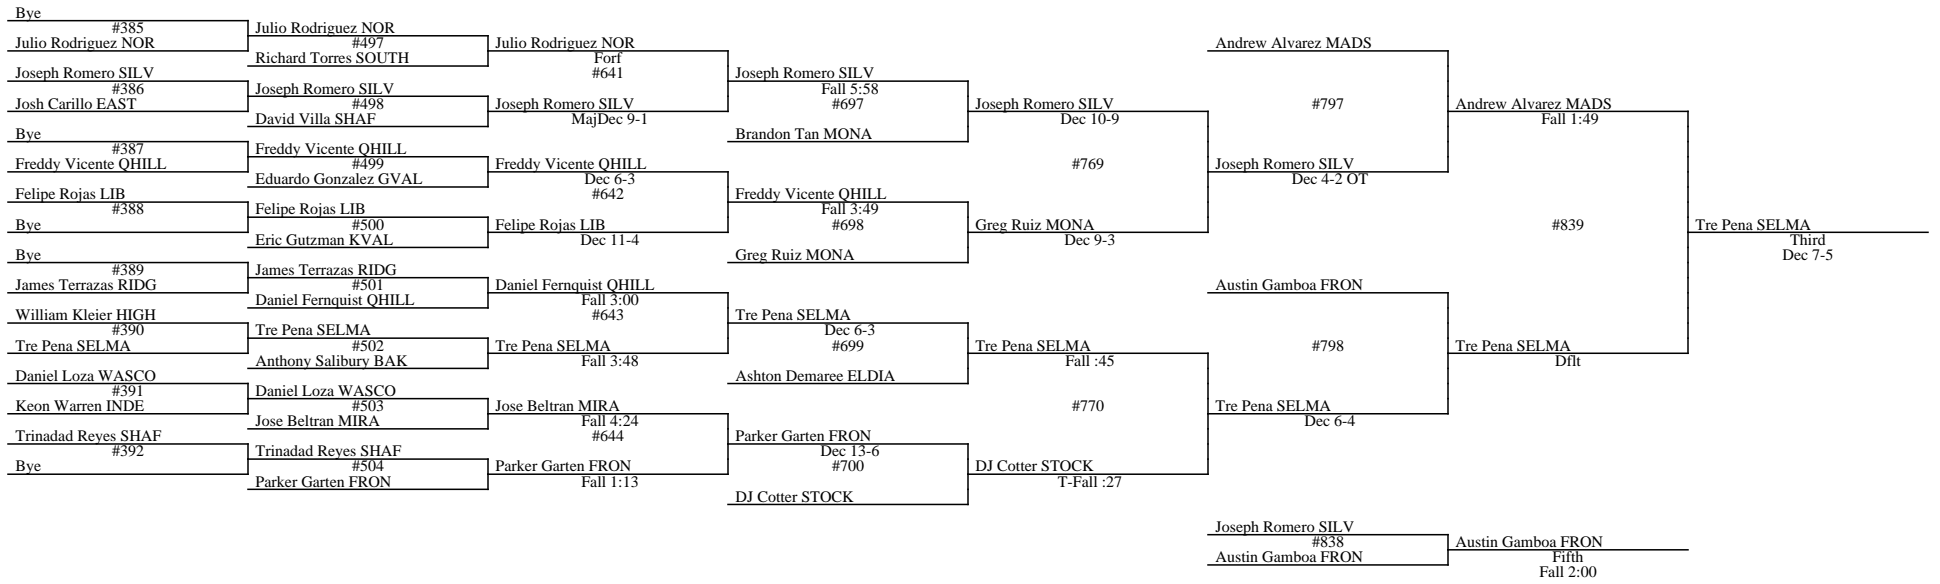

5th: Fletcher Allen TEH
 6th: Juan Lopez FOOT

2013 Kern County Invite January 11, 2013 - January 12, 2013 Wt Class: 132

2013 Kern County Invite January 11, 2013 - January 12, 2013 Wt Class: 132

Place Winners
1st: Vincent Gomez FRON
2nd: Josh Hokit WASCO
3rd: Antonio Guterrez BAK
4th: Josh Sibayan MONA

5th: Alex Treiberg CENT
6th: Klayton Duxbury TEH

2013 Kern County Invite
January 11, 2013 - January 12, 2013
Wt Class: 138

2013 Kern County Invite January 11, 2013 - January 12, 2013 Wt Class: 138

Place Winners
 1st: Izaiah Ozuna FRON
 2nd: Gino Roman ELDOR
 3rd: Adrian Panduro CORC
 4th: Johnny Santore-Tovar LIB

5th: Joey Ryan MONA
 6th: Andrew Lee CENT

2013 Kern County Invite
January 11, 2013 - January 12, 2013
Wt Class: 145

2013 Kern County Invite January 11, 2013 - January 12, 2013 Wt Class: 145

Place Winners
1st: Nico Lang LIVE
2nd: Ryan Ryder CENT
3rd: Tre Pena SELMA
4th: Andrew Alvarez MADS

5th: Austin Gamboa FRON
6th: Joseph Romero SILV

2013 Kern County Invite January 11, 2013 - January 12, 2013 Wt Class: 152

2013 Kern County Invite January 11, 2013 - January 12, 2013 Wt Class: 152

Place Winners
1st: Bryce Nutt SELMA
2nd: Brian Leypon MONA
3rd: Brandon Palafox FOOT
4th: Aaron Gomez FRON