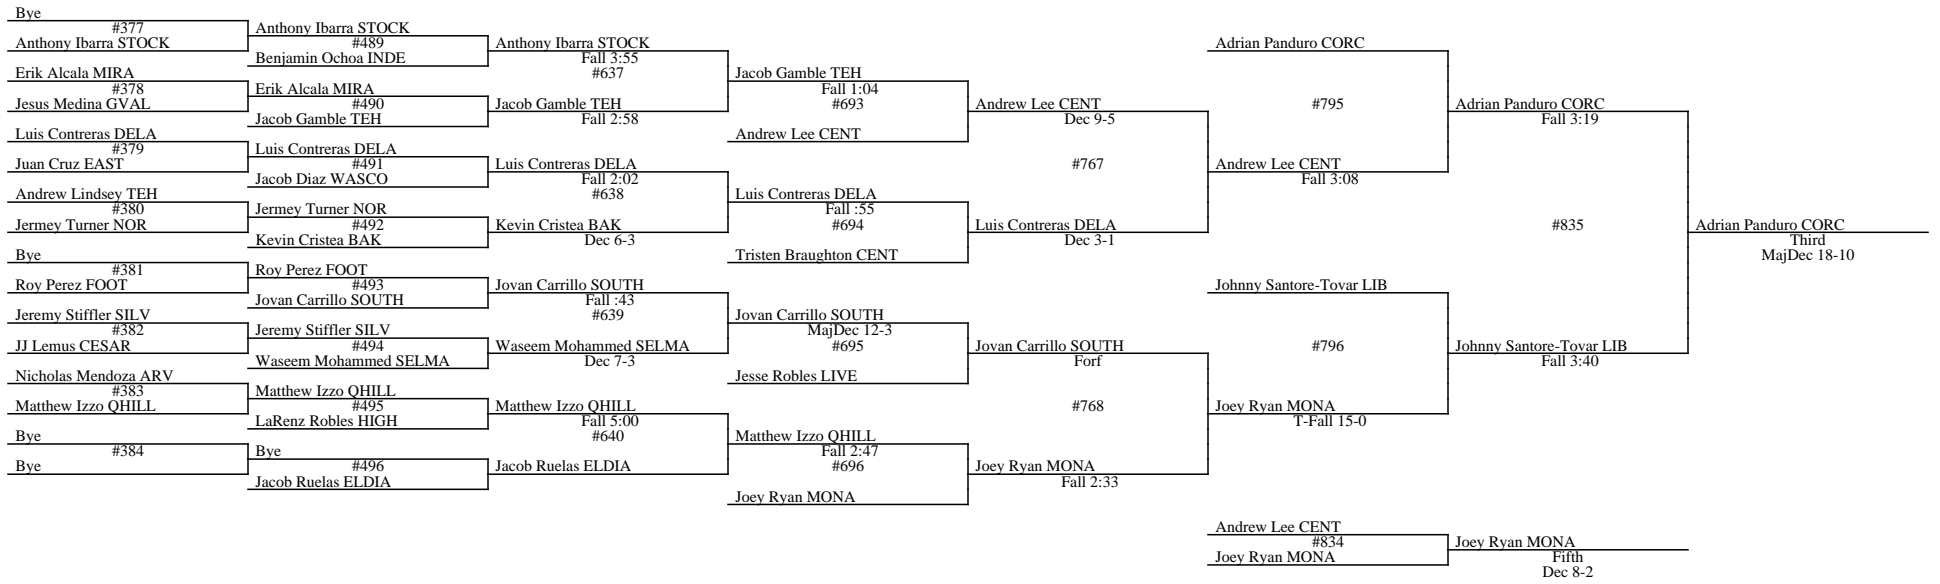

2013 Kern County Invite January 11, 2013 - January 12, 2013 Wt Class: 138

Place Winners
1st: Izaiah Ozuna FRON
2nd: Gino Roman ELDOR
3rd: Adrian Panduro CORC
4th: Johnny Santore-Tovar LIB

5th: Joey Ryan MONA
6th: Andrew Lee CENT