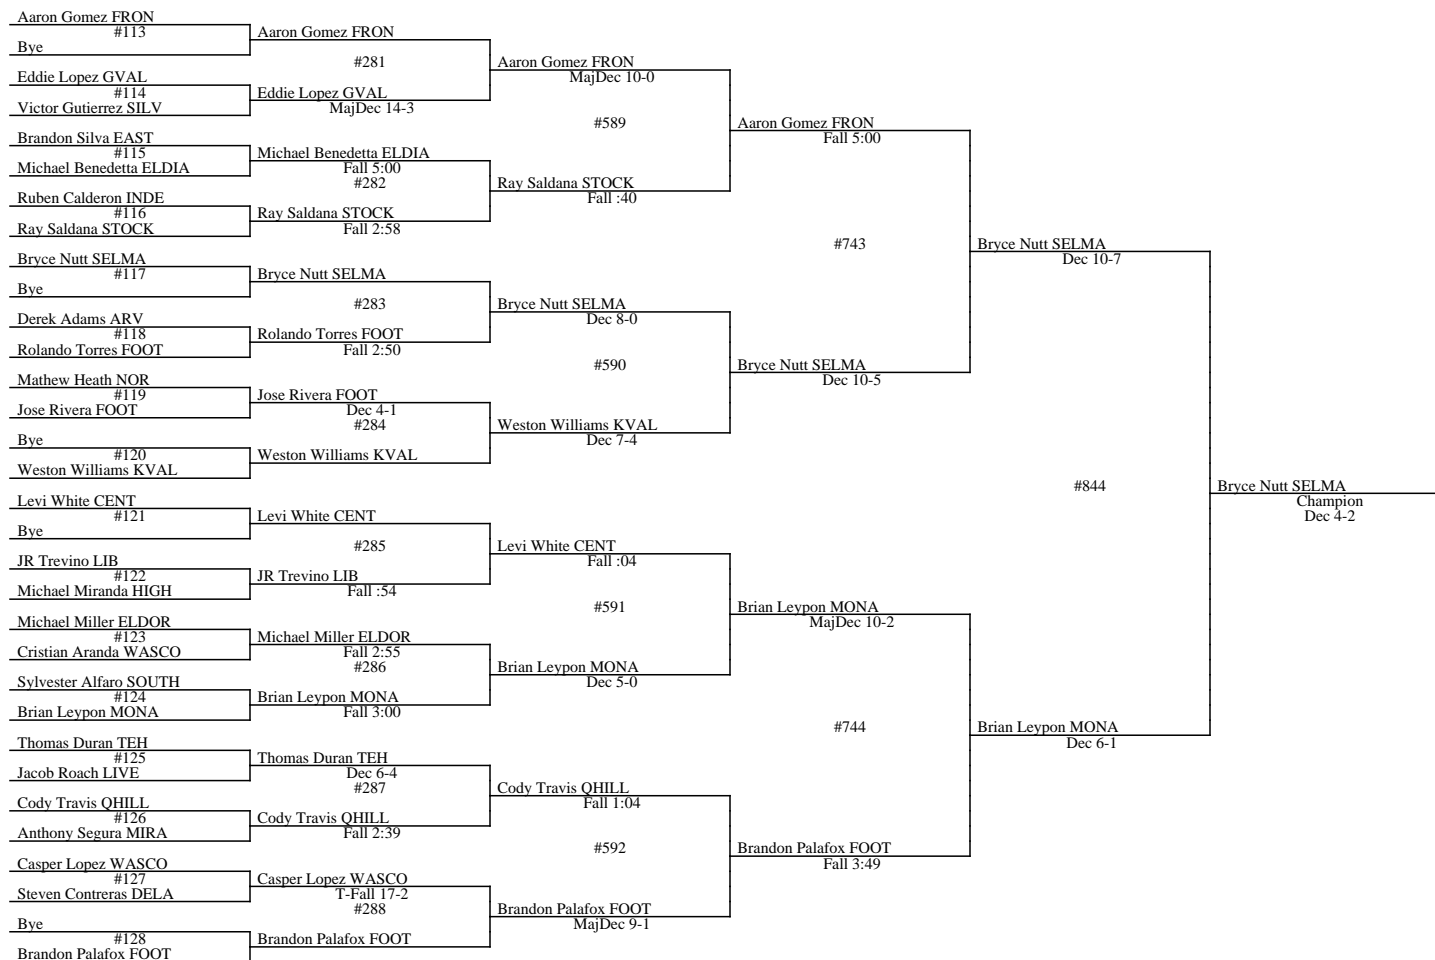

5th: Joey Ryan MONA
 6th: Andrew Lee CENT

2013 Kern County Invite
January 11, 2013 - January 12, 2013
Wt Class: 145

2013 Kern County Invite January 11, 2013 - January 12, 2013 Wt Class: 145

Place Winners
1st: Nico Lang LIVE
2nd: Ryan Ryder CENT
3rd: Tre Pena SELMA
4th: Andrew Alvarez MADS

5th: Austin Gamboa FRON
6th: Joseph Romero SILV

2013 Kern County Invite January 11, 2013 - January 12, 2013 Wt Class: 152

2013 Kern County Invite January 11, 2013 - January 12, 2013 Wt Class: 152

Place Winners
1st: Bryce Nutt SELMA
2nd: Brian Leypon MONA
3rd: Brandon Palafox FOOT
4th: Aaron Gomez FRON