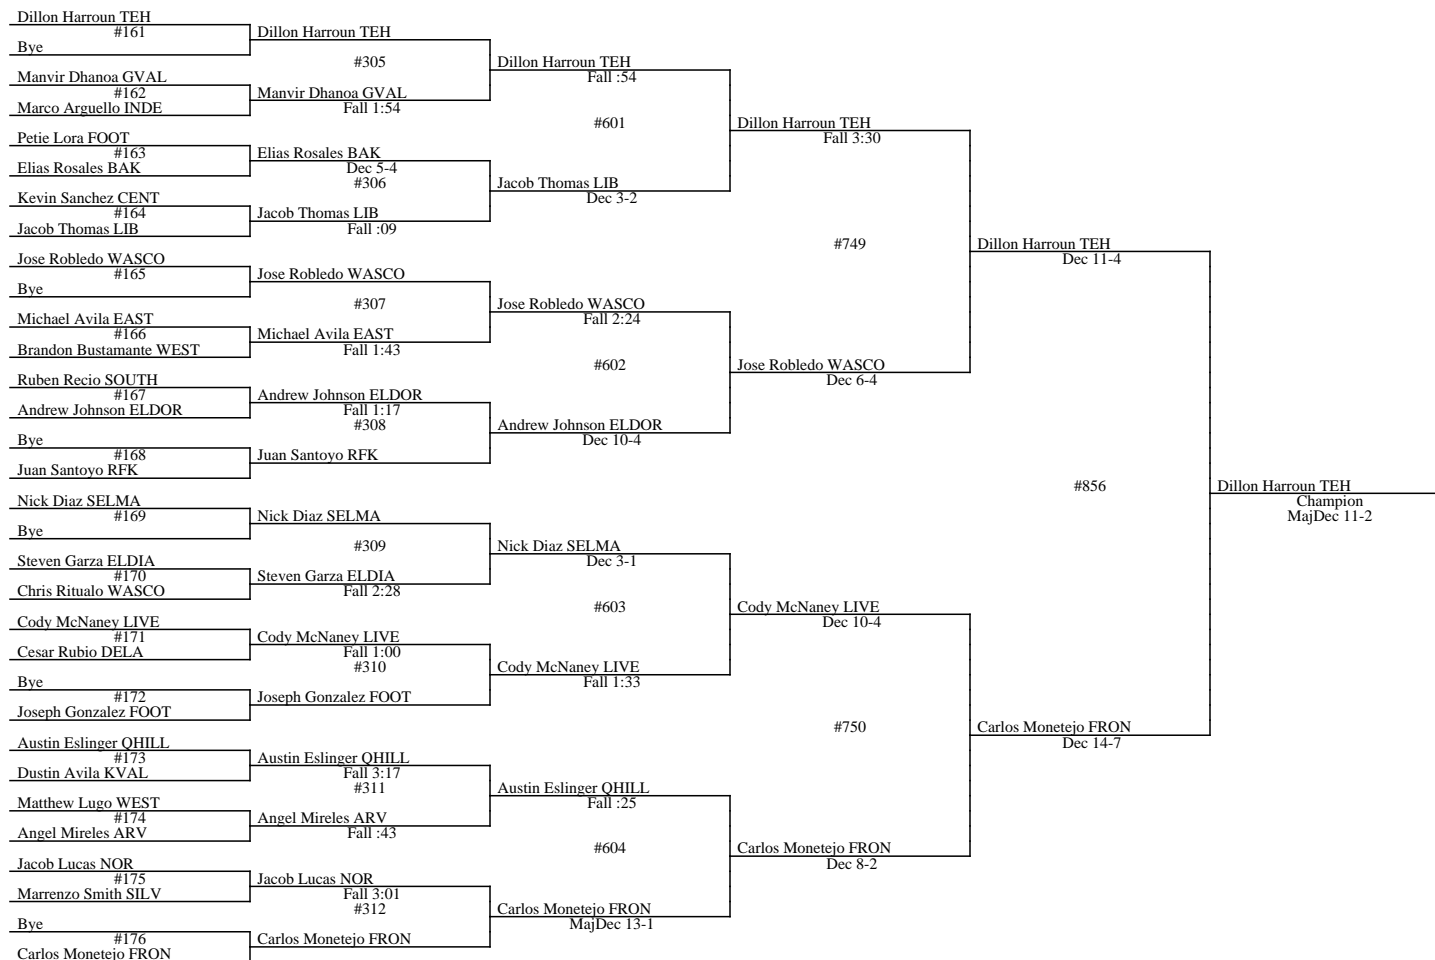

5th: Nick Ojeda QHILL
 6th: Oscar Corona FOOT

2013 Kern County Invite
January 11, 2013 - January 12, 2013
Wt Class: 170

2013 Kern County Invite January 11, 2013 - January 12, 2013 Wt Class: 170

Place Winners
1st: Armando Saldana WASCO
2nd: Adrian Hernandez RFK
3rd: Mike Komin FRON
4th: Braiden Reed STOCK

5th: Enrique Padilla ELDIA
6th: Rodney Horton NOR

2013 Kern County Invite January 11, 2013 - January 12, 2013 Wt Class: 182

2013 Kern County Invite January 11, 2013 - January 12, 2013 Wt Class: 182

Place Winners
1st: Dillon Harroun TEH
2nd: Carlos Monetejo FRON
3rd: Jose Robledo WASCO
4th: Jacob Thomas LIB