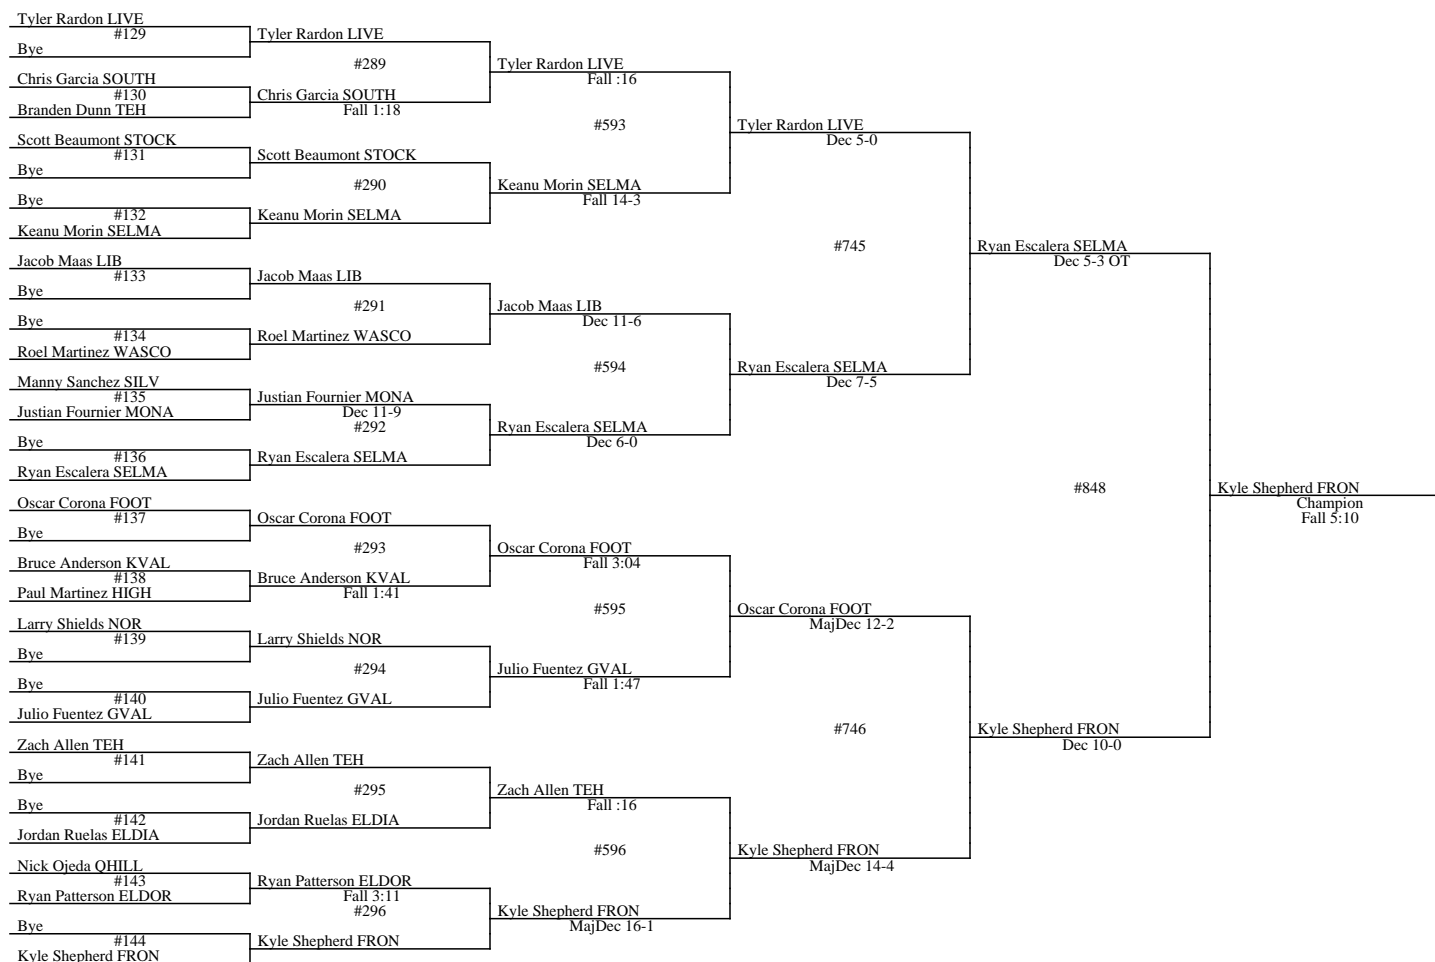

5th: Austin Gamboa FRON
6th: Joseph Romero SILV

2013 Kern County Invite January 11, 2013 - January 12, 2013 Wt Class: 152

2013 Kern County Invite January 11, 2013 - January 12, 2013 Wt Class: 152

Place Winners
1st: Bryce Nutt SELMA
2nd: Brian Leypon MONA
3rd: Brandon Palafox FOOT
4th: Aaron Gomez FRON

5th: Ray Saldana STOCK
6th: Sylvester Alfaro SOUTH

2013 Kern County Invite

January 11, 2013 - January 12, 2013

Wt Class: 160

2013 Kern County Invite January 11, 2013 - January 12, 2013 Wt Class: 160

Place Winners
 1st: Kyle Shepherd FRON
 2nd: Ryan Escalera SELMA
 3rd: Tyler Rardon LIVE
 4th: Keanu Morin SELMA