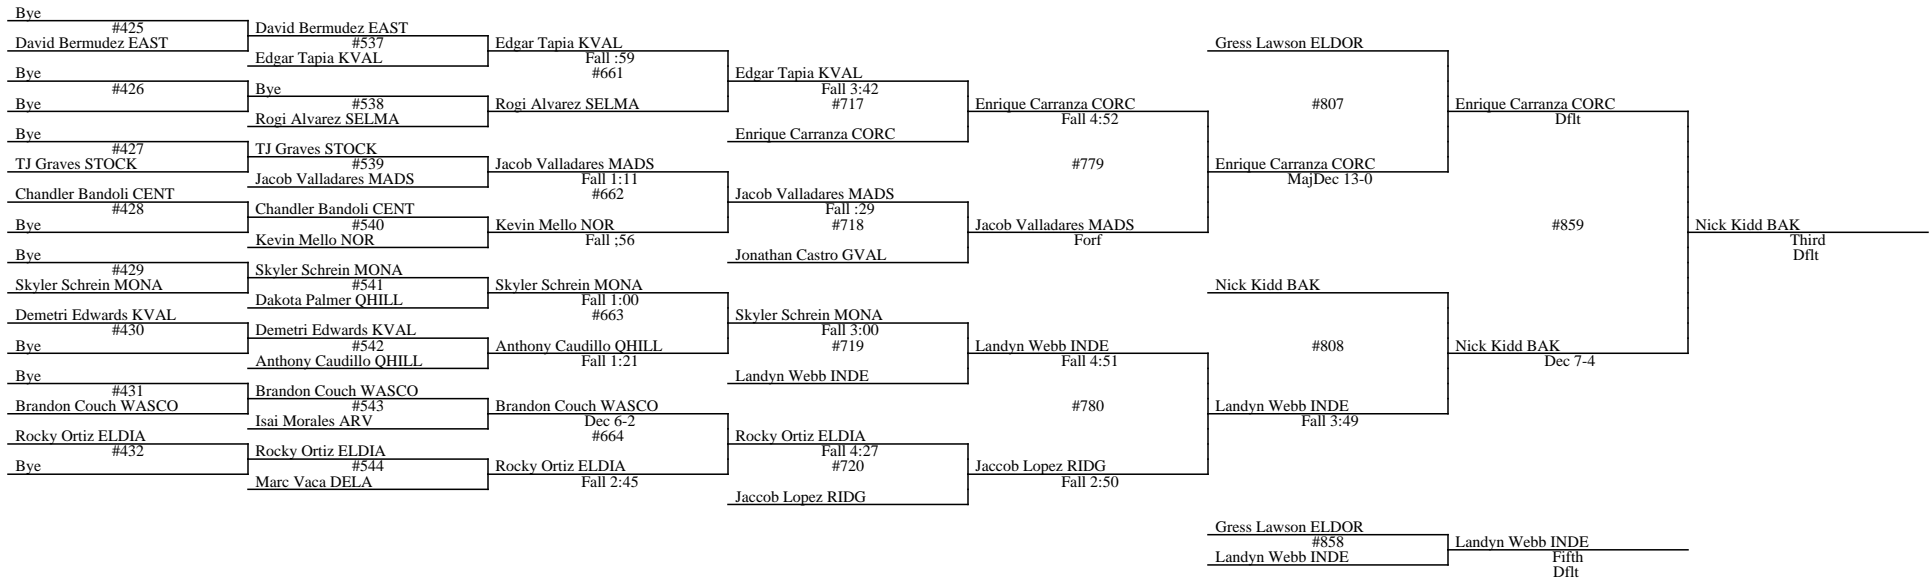

5th: Nick Ojeda QHILL
 6th: Oscar Corona FOOT

2013 Kern County Invite
January 11, 2013 - January 12, 2013
Wt Class: 170

2013 Kern County Invite January 11, 2013 - January 12, 2013 Wt Class: 170

Place Winners
1st: Armando Saldana WASCO
2nd: Adrian Hernandez RFK
3rd: Mike Komin FRON
4th: Braiden Reed STOCK

5th: Enrique Padilla ELDIA
6th: Rodney Horton NOR

2013 Kern County Invite January 11, 2013 - January 12, 2013 Wt Class: 182

2013 Kern County Invite January 11, 2013 - January 12, 2013 Wt Class: 182

Place Winners
1st: Dillon Harroun TEH
2nd: Carlos Monetejo FRON
3rd: Jose Robledo WASCO
4th: Jacob Thomas LIB

5th: Cody McNaney LIVE
6th: Nick Diaz SELMA

2013 Kern County Invite
January 11, 2013 - January 12, 2013
Wt Class: 195

2013 Kern County Invite January 11, 2013 - January 12, 2013 Wt Class: 195

Place Winners
1st: Josh Bailey FRON
2nd: Jacob Heinsohn LIB
3rd: Nick Kidd BAK
4th: Enrique Carranza CORC