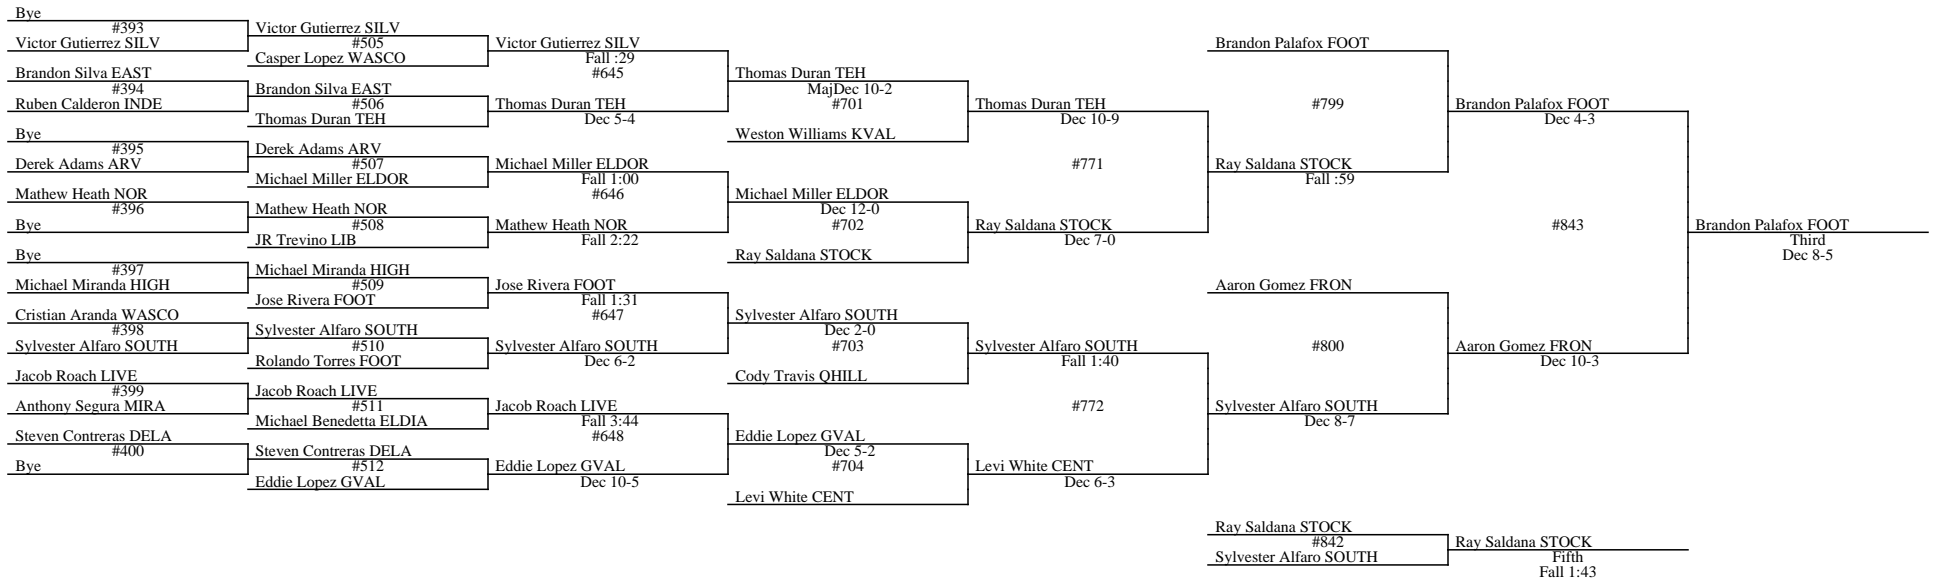

5th: Joey Ryan MONA
 6th: Andrew Lee CENT

2013 Kern County Invite
January 11, 2013 - January 12, 2013
Wt Class: 145

2013 Kern County Invite January 11, 2013 - January 12, 2013 Wt Class: 145

Place Winners
1st: Nico Lang LIVE
2nd: Ryan Ryder CENT
3rd: Tre Pena SELMA
4th: Andrew Alvarez MADS

5th: Austin Gamboa FRON
6th: Joseph Romero SILV

2013 Kern County Invite January 11, 2013 - January 12, 2013 Wt Class: 152

2013 Kern County Invite January 11, 2013 - January 12, 2013 Wt Class: 152

Place Winners
1st: Bryce Nutt SELMA
2nd: Brian Leypon MONA
3rd: Brandon Palafox FOOT
4th: Aaron Gomez FRON