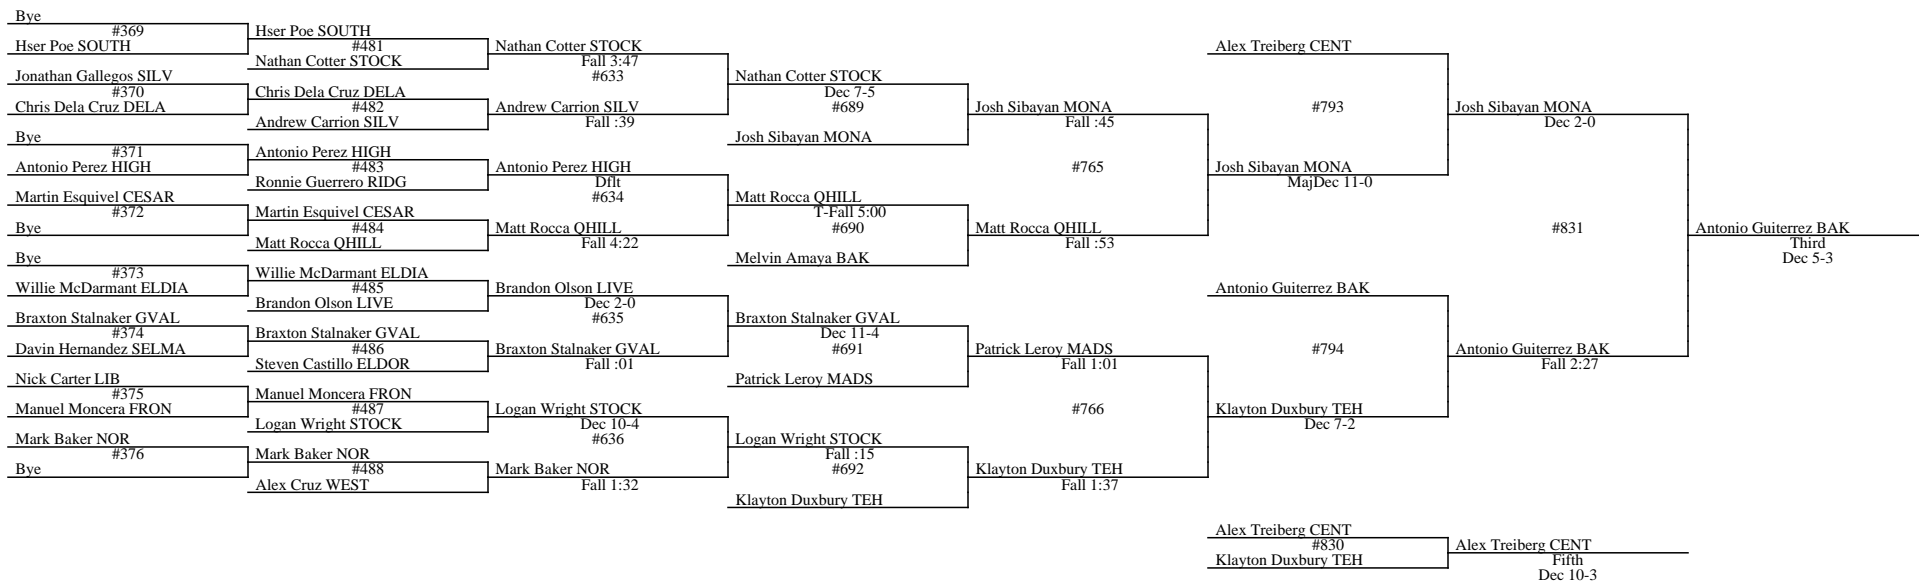

5th: Arthur Demerath MONA
 6th: Niko Gonzalez EAST

2013 Kern County Invite January 11, 2013 - January 12, 2013 Wt Class: 120

2013 Kern County Invite January 11, 2013 - January 12, 2013 Wt Class: 120

Place Winners
 1st: Isaiah Hokit WASCO
 2nd: Seth Hood MONA
 3rd: Arik Onsurez BAK
 4th: Jason Cisterna FRON

5th: Mark Rodriguez BAK
 6th: Chucky Hord GVAL

2013 Kern County Invite
January 11, 2013 - January 12, 2013
Wt Class: 126

2013 Kern County Invite January 11, 2013 - January 12, 2013 Wt Class: 126

Place Winners
 1st: Ruben Garcia SELMA
 2nd: Adam Bracamonte EAST
 3rd: Ryan Poe MONA
 4th: Mark Brown ELDOR

5th: Fletcher Allen TEH
 6th: Juan Lopez FOOT

2013 Kern County Invite January 11, 2013 - January 12, 2013 Wt Class: 132

2013 Kern County Invite January 11, 2013 - January 12, 2013 Wt Class: 132

Place Winners
1st: Vincent Gomez FRON
2nd: Josh Hokit WASCO
3rd: Antonio Guterrez BAK
4th: Josh Sibayan MONA