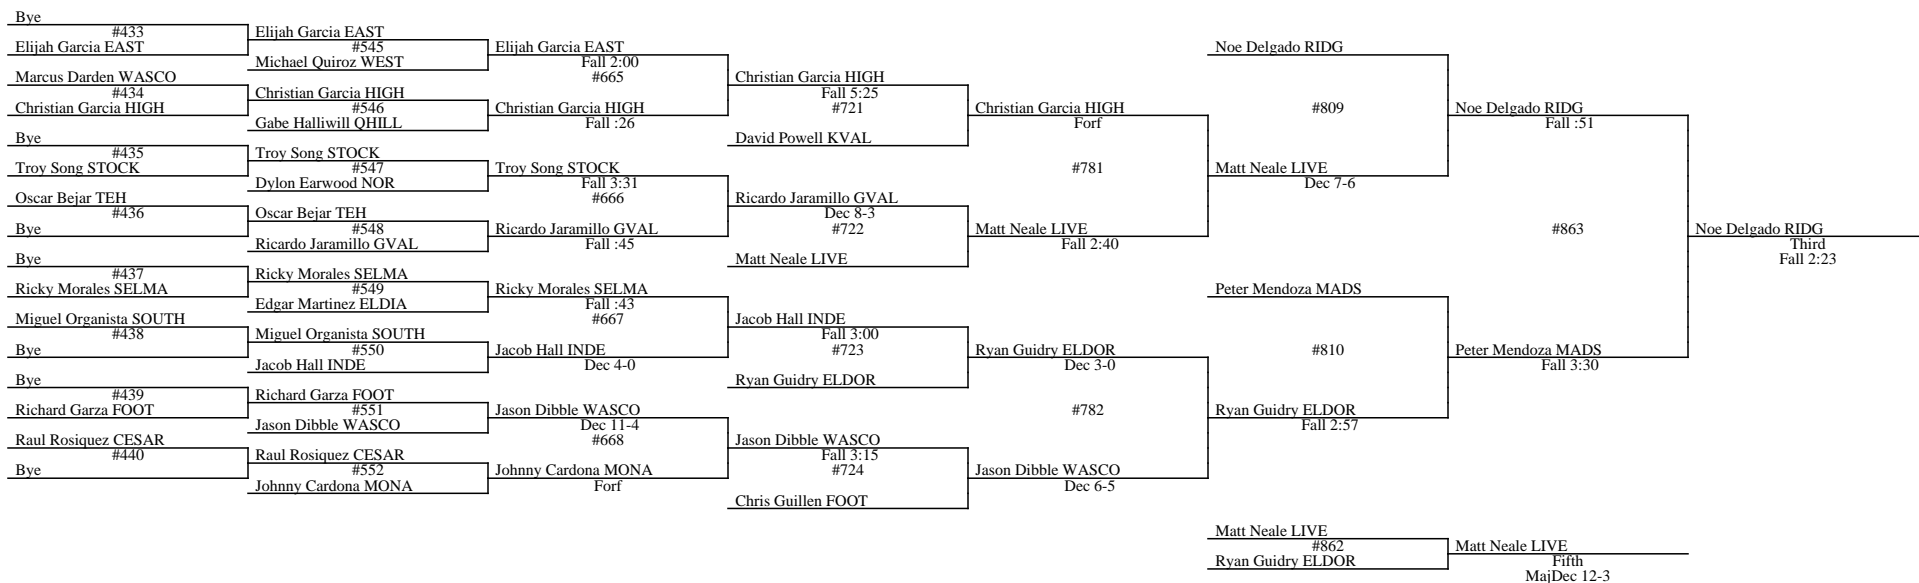

5th: Nick Ojeda QHILL
 6th: Oscar Corona FOOT

2013 Kern County Invite
January 11, 2013 - January 12, 2013
Wt Class: 170

2013 Kern County Invite January 11, 2013 - January 12, 2013 Wt Class: 170

Place Winners
1st: Armando Saldana WASCO
2nd: Adrian Hernandez RFK
3rd: Mike Komin FRON
4th: Braiden Reed STOCK

5th: Cody McNaney LIVE
6th: Nick Diaz SELMA

2013 Kern County Invite
January 11, 2013 - January 12, 2013
Wt Class: 195

2013 Kern County Invite January 11, 2013 - January 12, 2013 Wt Class: 195

Place Winners
1st: Josh Bailey FRON
2nd: Jacob Heinsohn LIB
3rd: Nick Kidd BAK
4th: Enrique Carranza CORC

5th: Landyn Webb INDE
6th: Gress Lawson ELDOR

2013 Kern County Invite
January 11, 2013 - January 12, 2013
Wt Class: 220

2013 Kern County Invite January 11, 2013 - January 12, 2013 Wt Class: 220

Place Winners
1st: Sean Medley WASCO
2nd: Eric Torres SHAF
3rd: Noe Delgado RIDG
4th: Peter Mendoza MADS