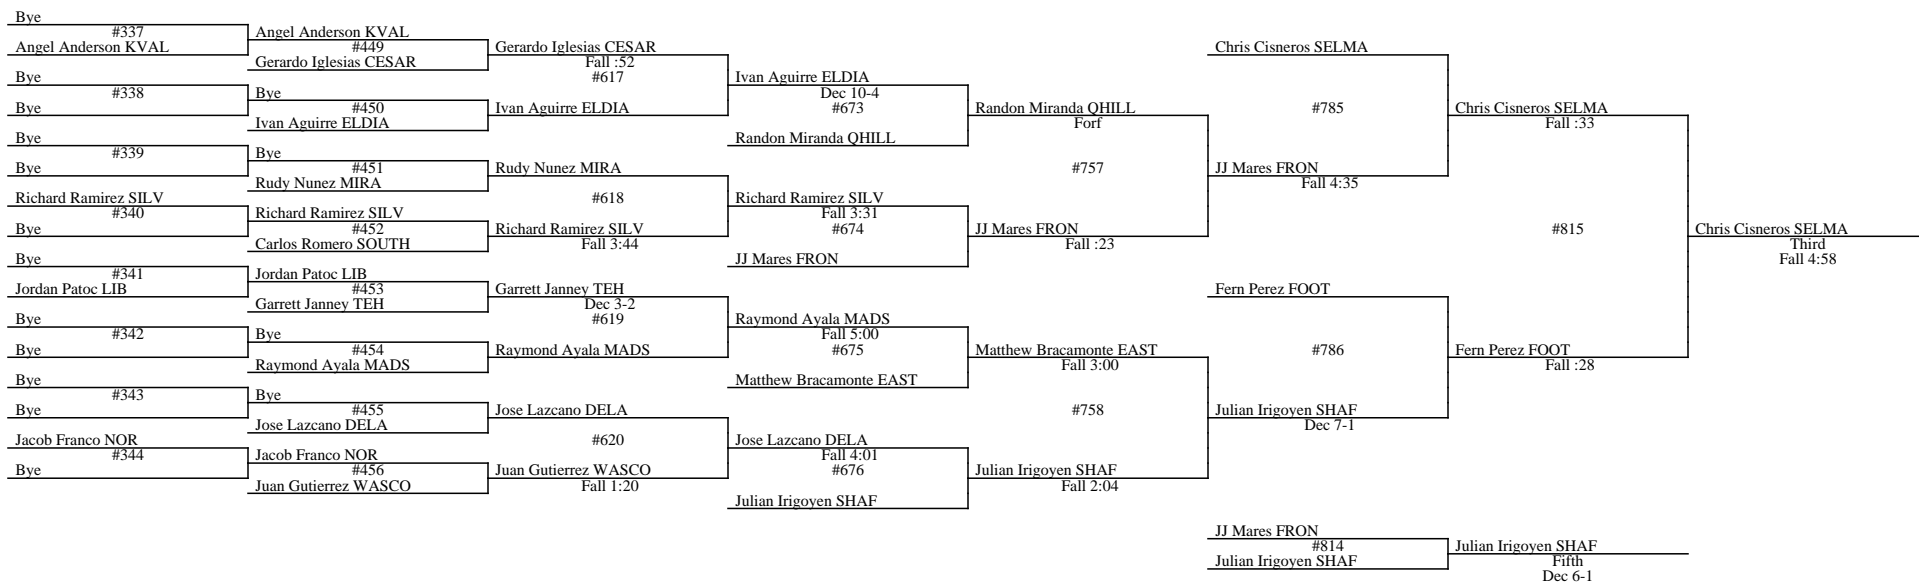

2013 Kern County Invite January 11, 2013 - January 12, 2013 Wt Class: 106

2013 Kern County Invite January 11, 2013 - January 12, 2013 Wt Class: 106

Place Winners
1st: Matt Gamble MONA
2nd: Carlos Herrera BAK
3rd: Chris Cisneros SELMA
4th: Fern Perez FOOT

5th: Julian Irigoven SHAF
6th: JJ Mares FRON

2013 Kern County Invite January 11, 2013 - January 12, 2013 Wt Class: 113

2013 Kern County Invite January 11, 2013 - January 12, 2013 Wt Class: 113

Place Winners
 1st: Jesse Reyes MADS
 2nd: Jacob Delgado ELDIA
 3rd: Zack Simpson QHILL
 4th: Aaron Cortez LIVE

5th: Arthur Demerath MONA
 6th: Niko Gonzalez EAST

2013 Kern County Invite January 11, 2013 - January 12, 2013 Wt Class: 120

2013 Kern County Invite January 11, 2013 - January 12, 2013 Wt Class: 120

Place Winners
 1st: Isaiah Hokit WASCO
 2nd: Seth Hood MONA
 3rd: Arik Onsurez BAK
 4th: Jason Cisterna FRON