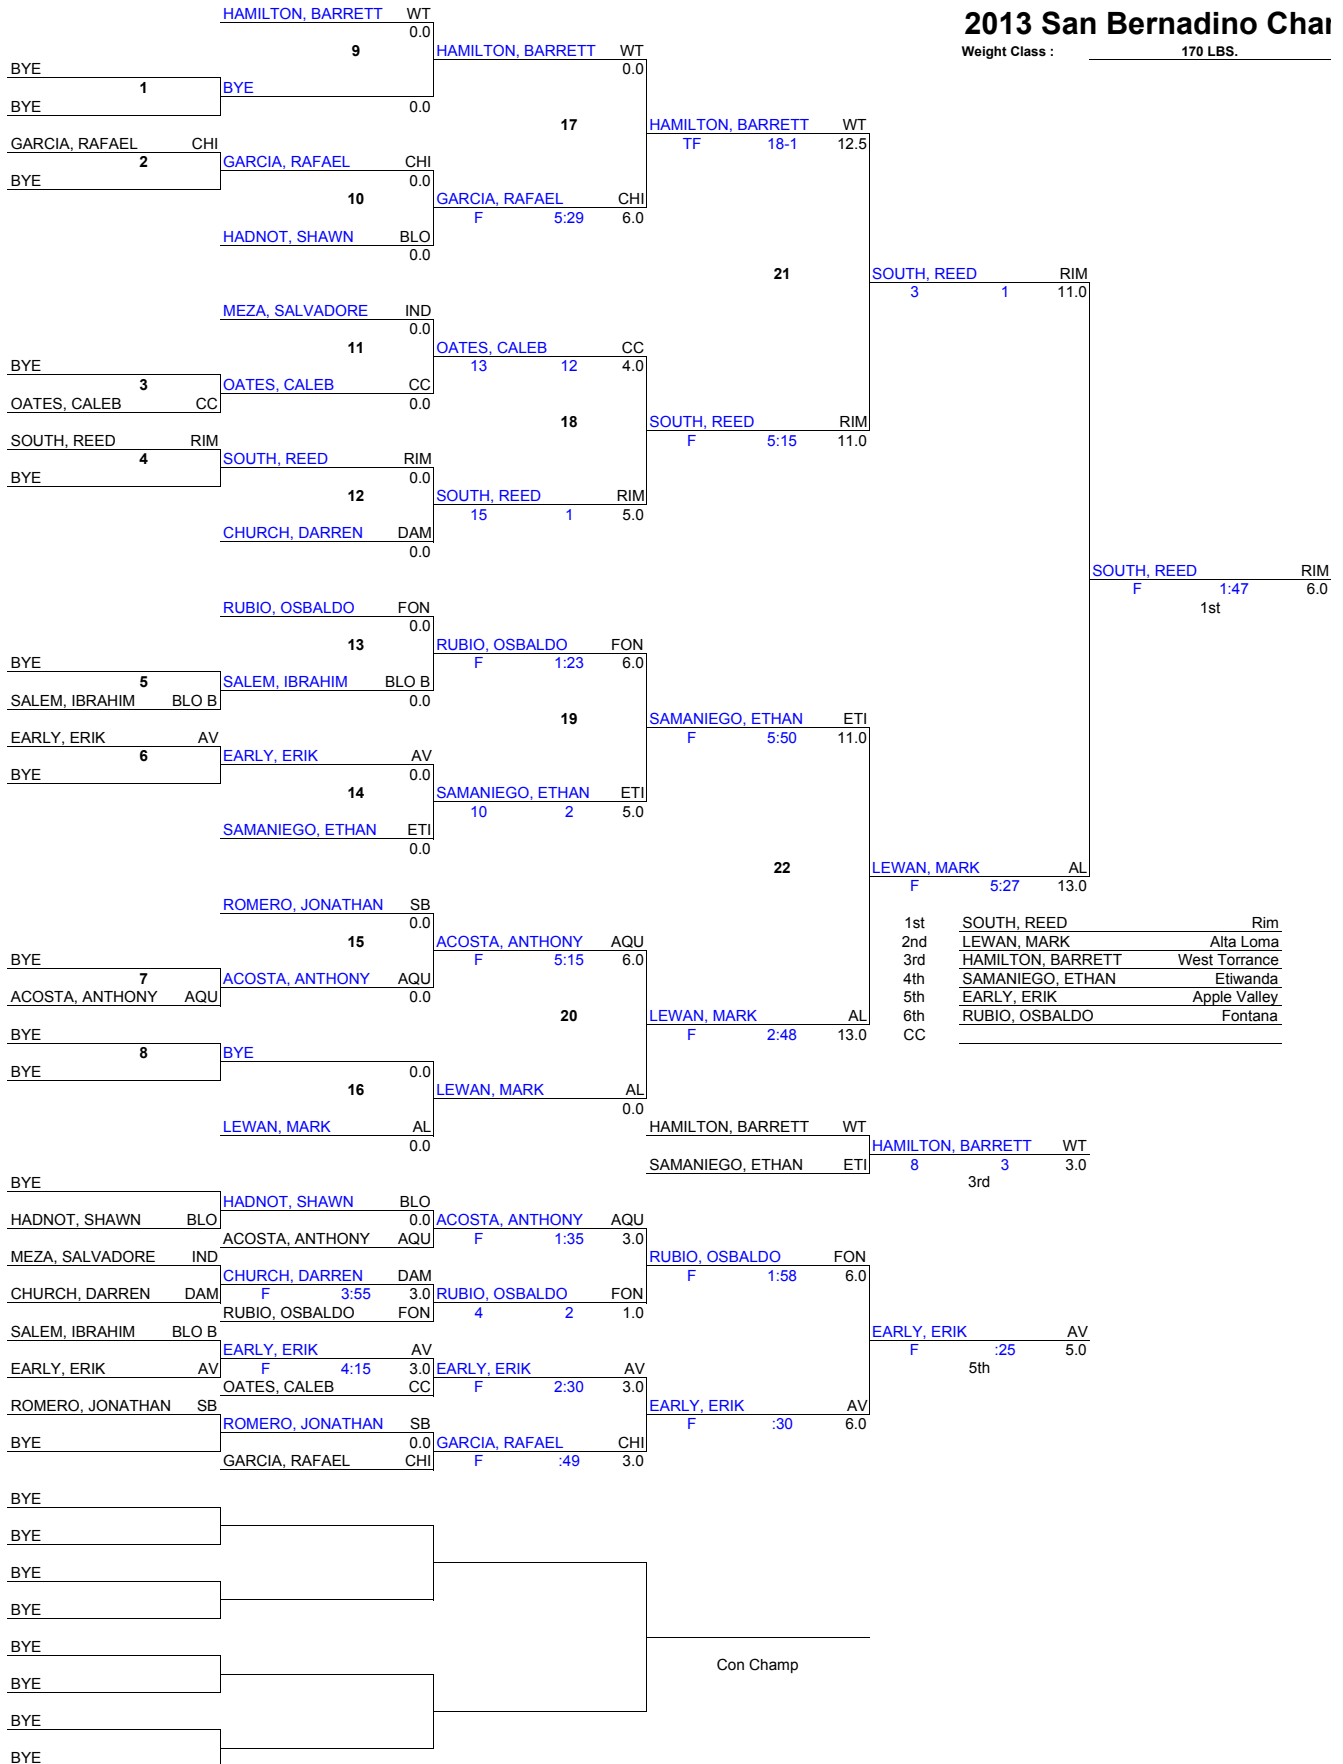

2013 San Bernadino Chai

Weight Class : 170 LBS.