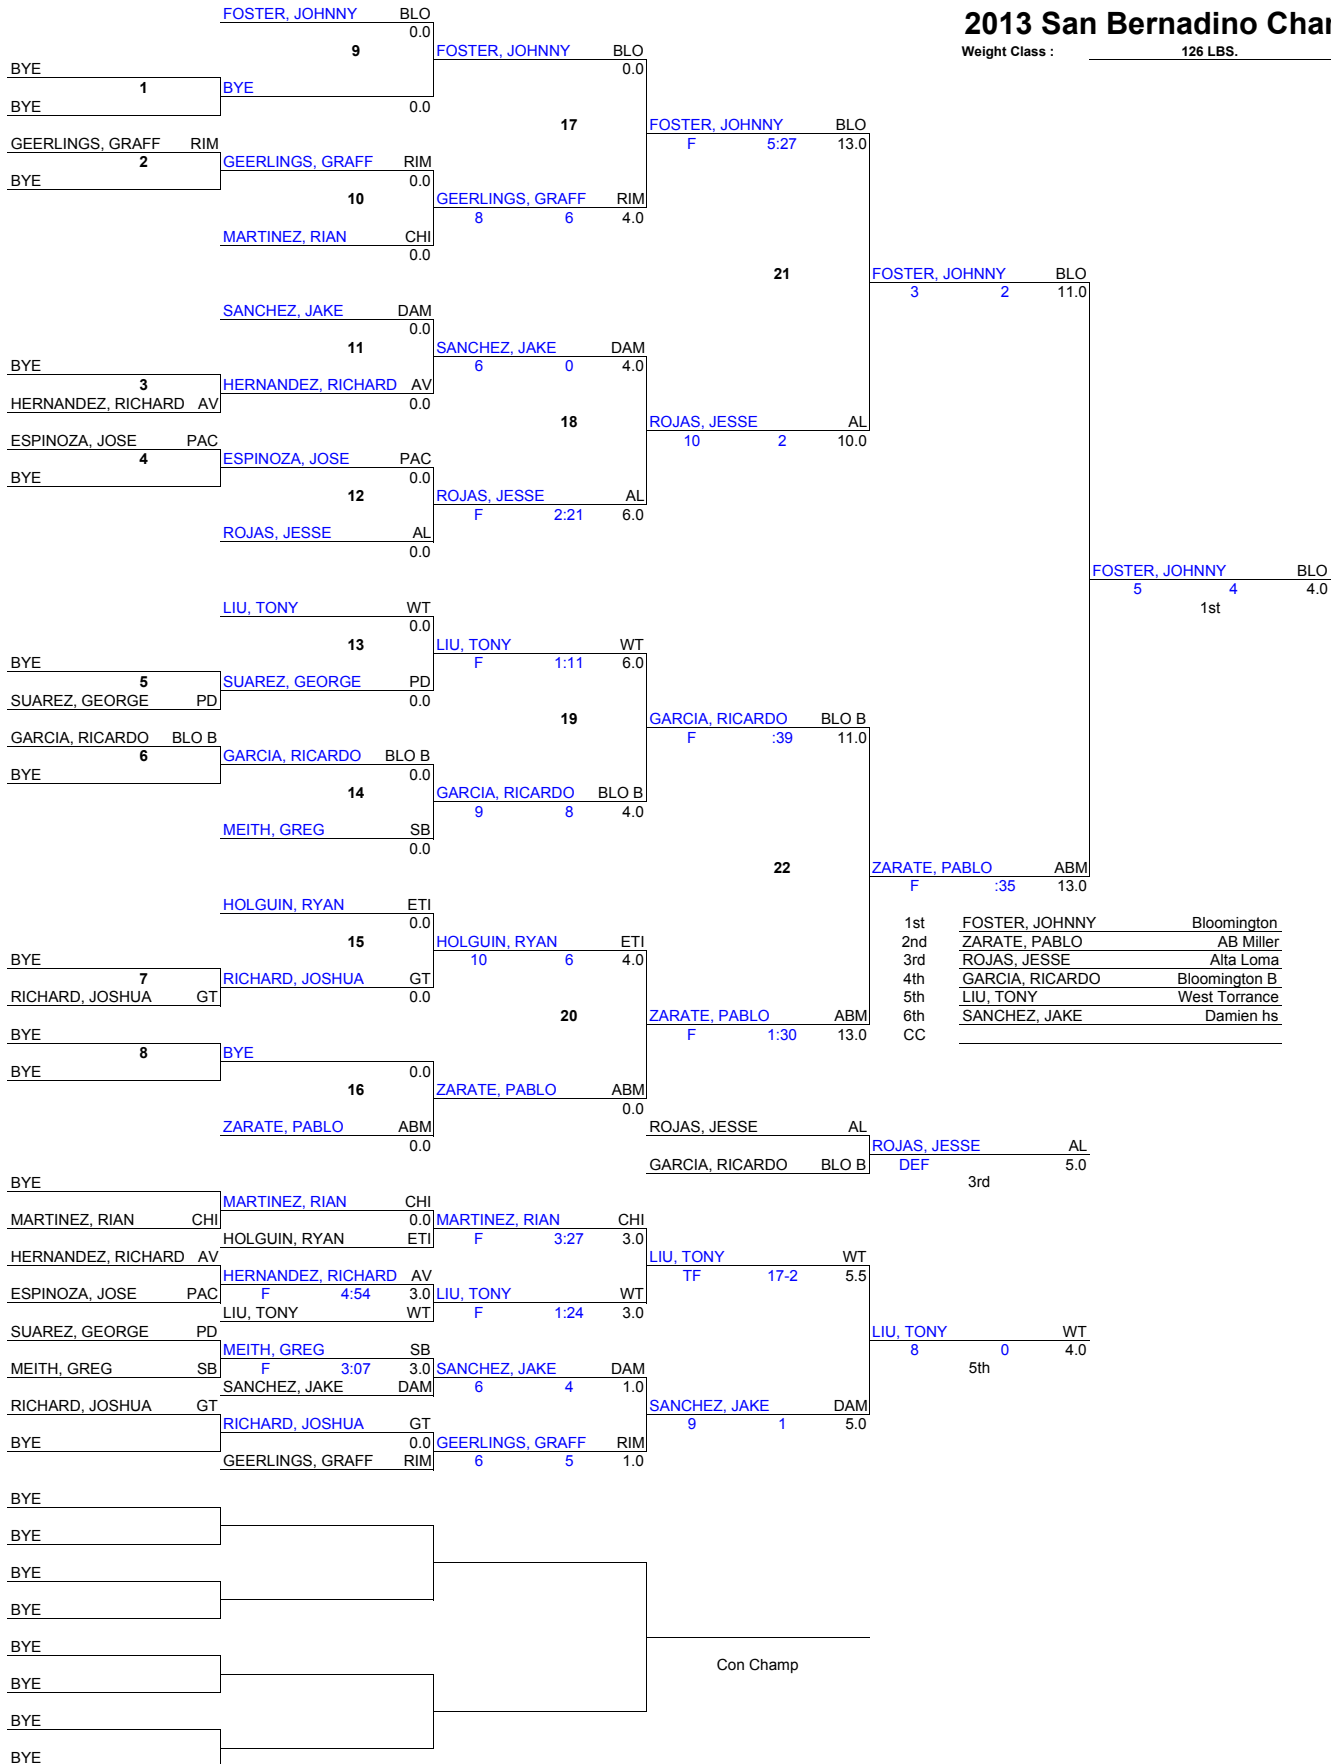

2013 San Bernadino Char

Weight Class : 120 LBS.

				FUNAKOSHI, YOSHI	WT	0.0			FUNAKOSHI, YOSHI	WT	5.0	
CUETO, AUSTIN	AL	9		FUNAKOSHI, YOSHI	WT	10	1	5.0				
PALACIOS, DOMINIC	SB	CUETO, AUSTIN	AL									
BYE				16-1	3.5							
				17				FUNAKOSHI, YOSHI	WT	11.0		
MORENO, PEDRO	BLO B	2		MORENO, PEDRO	BLO B			F	.45	11.0		
BYE												
				10		MORENO, PEDRO	BLO B					
BYE						9	6	4.0				
				SERRANO, KEVIN	ABM	0.0						
				21				FUNAKOSHI, YOSHI	WT	13.0		
				GUZMAN, RUDY	IND	0.0		F	1:37	13.0		
BYE												
				11		GUZMAN, RUDY	IND	6.0				
BOUCHER, CHRISTIAN	AQU	3		BOUCHER, CHRISTIAN	AQU			F	.42	6.0		
BYE												
				18		LONG, ZACH	DAM					
REYES, JACOB	ETI	4		REYES, JACOB	ETI			4	2	9.0		
BYE												
				12		LONG, ZACH	DAM					
BYE						TF	15-0	5.5				
				LONG, ZACH	DAM	0.0						
				19				AVILA-JOHNSON, MILES	BLO C			
				VASQUEZ, BRANDEN	JWN	0.0		F	3:12	6.0		
BYE												
LITMAN, NATHAN	WT B	5		LITMAN, NATHAN	WT B							
				13		VASQUEZ, BRANDEN	JWN	6.0				
FLORES, BRYAN	JWN B	6		FLORES, BRYAN	JWN B							
BYE												
				14		AVILA-JOHNSON, MILES	BLO C	6.0				
BYE						F	1:08	6.0				
				AVILA-JOHNSON, MILES	BLO C	0.0						
				22				CARBAJAL, JORGE	BLO			
				WAGNON, ISAC	GT	0.0		DEF	13.0			
BYE												
				15		WAGNON, ISAC	GT	4.0				
FRISBIE, JAYSON	PD	7		FRISBIE, JAYSON	PD			4	3	4.0		
BYE												
				20		CARBAJAL, JORGE	BLO	10.5				
SCHOONOVER, ZACK	CHI	8		SCHOONOVER, ZACK	CHI			TF	23-8	10.5		
BYE												
				16		CARBAJAL, JORGE	BLO	5.5				
BYE						TF	16-1	5.5				
				CARBAJAL, JORGE	BLO	0.0						
				23				AVILA-JOHNSON, MILES	BLO C	4.0		
BYE								10	0	4.0		
				CUETO, AUSTIN	AL	3.0				3rd		
SERRANO, KEVIN	ABM	8		CUETO, AUSTIN	AL	3.0						
BYE				F	4:19	3.0						
				18		VASQUEZ, BRANDEN	JWN	4.0				
BOUCHER, CHRISTIAN	AQU	9		VASQUEZ, BRANDEN	JWN	4.0						
BYE				F	:58	3.0						
				10		VASQUEZ, BRANDEN	JWN	2.0				
REYES, JACOB	ETI	10		VASQUEZ, BRANDEN	JWN	2.0						
BYE				10	0	2.0						
				17		FLORES, BRYAN	JWN B	2.5				
LITMAN, NATHAN	WT B	11		FLORES, BRYAN	JWN B	2.5						
BYE				GUZMAN, RUDY	IND	2.5						
				18		GUZMAN, RUDY	IND	2.5				
FLORES, BRYAN	JWN B	12		GUZMAN, RUDY	IND	2.5						
BYE				TF	18-2	2.5						
				19		SCHOONOVER, ZACK	CHI	4.0				
FRISBIE, JAYSON	PD	13		SCHOONOVER, ZACK	CHI	4.0						
BYE				7	0	4.0						
				20		SCHOONOVER, ZACK	CHI	1.0				
SCHOONOVER, ZACK	CHI	14		SCHOONOVER, ZACK	CHI	1.0						
BYE				7	0	1.0						
				21		MORENO, PEDRO	BLO B	1.0				
BYE						4	0	1.0				
				22		PALACIOS, DOMINIC	SB	1.0				
PALACIOS, DOMINIC	SB	15		PALACIOS, DOMINIC	SB	1.0						
BYE												
				23		PALACIOS, DOMINIC	SB	1.0				
BYE		16		PALACIOS, DOMINIC	SB	1.0						
BYE												
				24		PALACIOS, DOMINIC	SB	1.0				
BYE		17		PALACIOS, DOMINIC	SB	1.0						
BYE												
				25		PALACIOS, DOMINIC	SB	1.0				
BYE		18		PALACIOS, DOMINIC	SB	1.0						
BYE												
				26		PALACIOS, DOMINIC	SB	1.0				
BYE		19		PALACIOS, DOMINIC	SB	1.0						
BYE												
				27		Con Champ						
BYE		20		Con Champ								
BYE												
				28		Con Champ						
BYE		21		Con Champ								
BYE												
				29		Con Champ						
BYE		22		Con Champ								
BYE												
				30		Con Champ						
BYE		23		Con Champ								
BYE												

1st	FUNAKOSHI, YOSHI	West Torrance
2nd	CARBAJAL, JORGE	Bloomington
3rd	AVILA-JOHNSON, MILES	Bloomington C
4th	LONG, ZACH	Damien hs
5th	VASQUEZ, BRANDEN	JW North
6th	SCHOONOVER, ZACK	Chino High
CC	PALACIOS, DOMINIC	San Bernadino

10	0	4.0
3rd		
5	0	3.0
5th		

2013 San Bernadino Chai

Weight Class : 126 LBS.