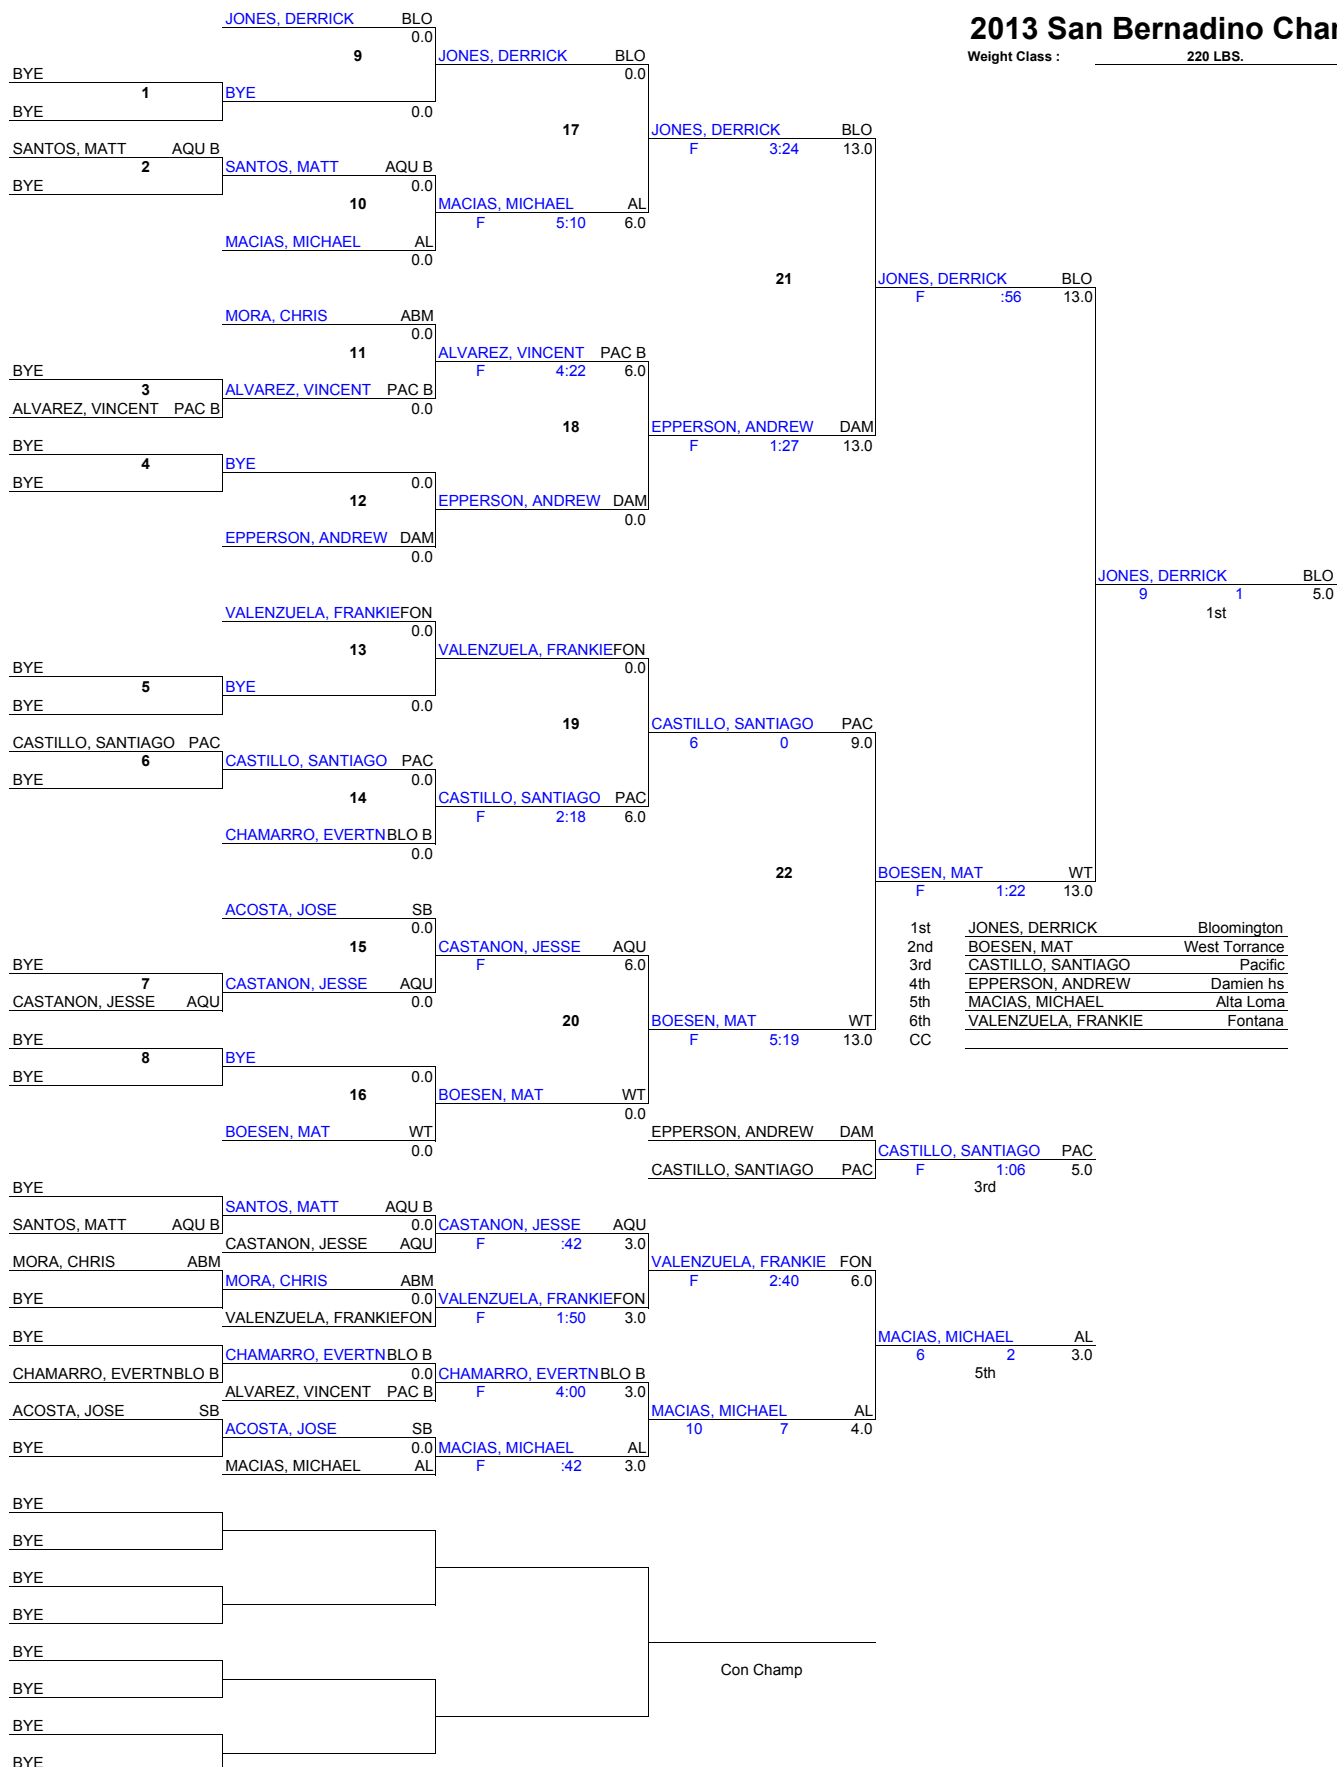

2013 San Bernadino Chai

Weight Class : 220 LBS.