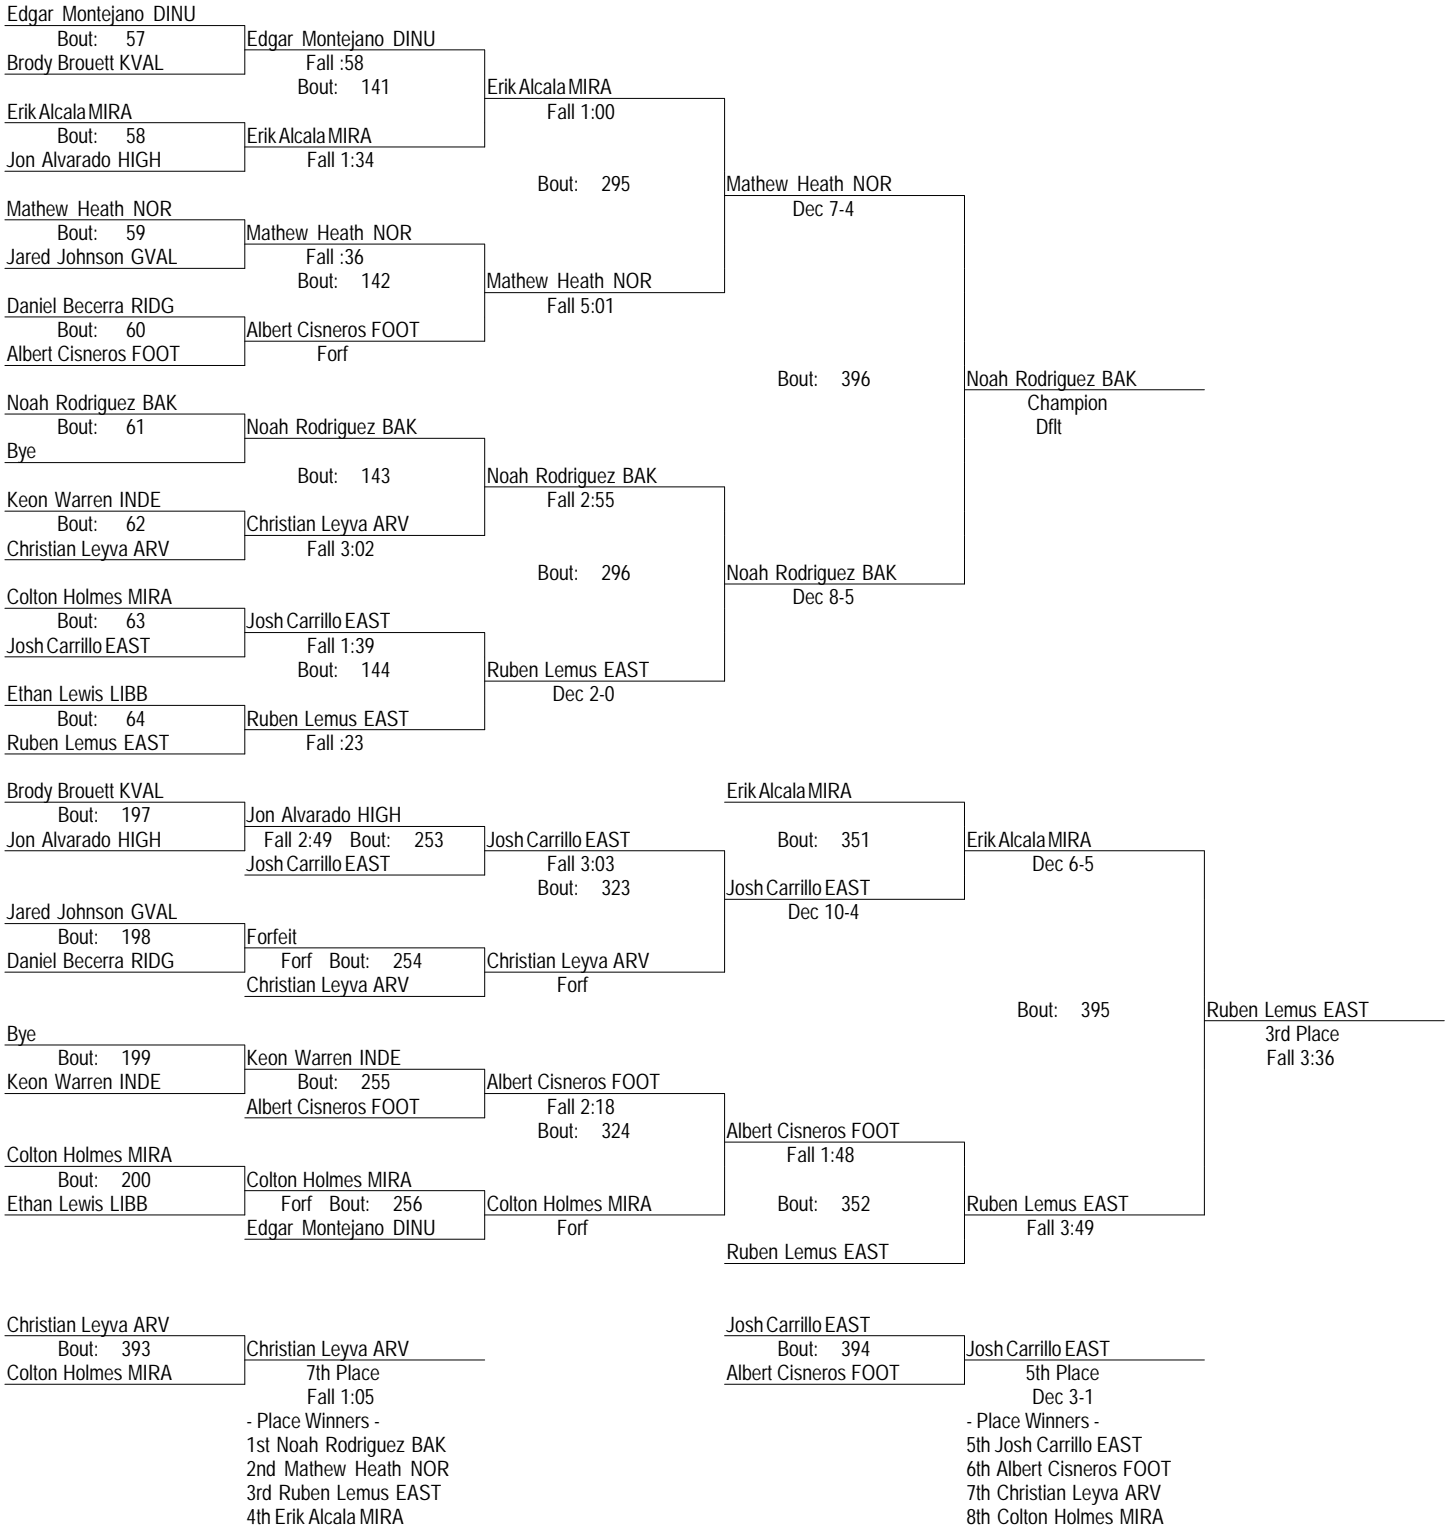

Dec. 13-14, 2013

138

2013 Coyote Classic

Dec. 13-14, 2013

152

2013 Coyote Classic

Dec. 13-14, 2013

160