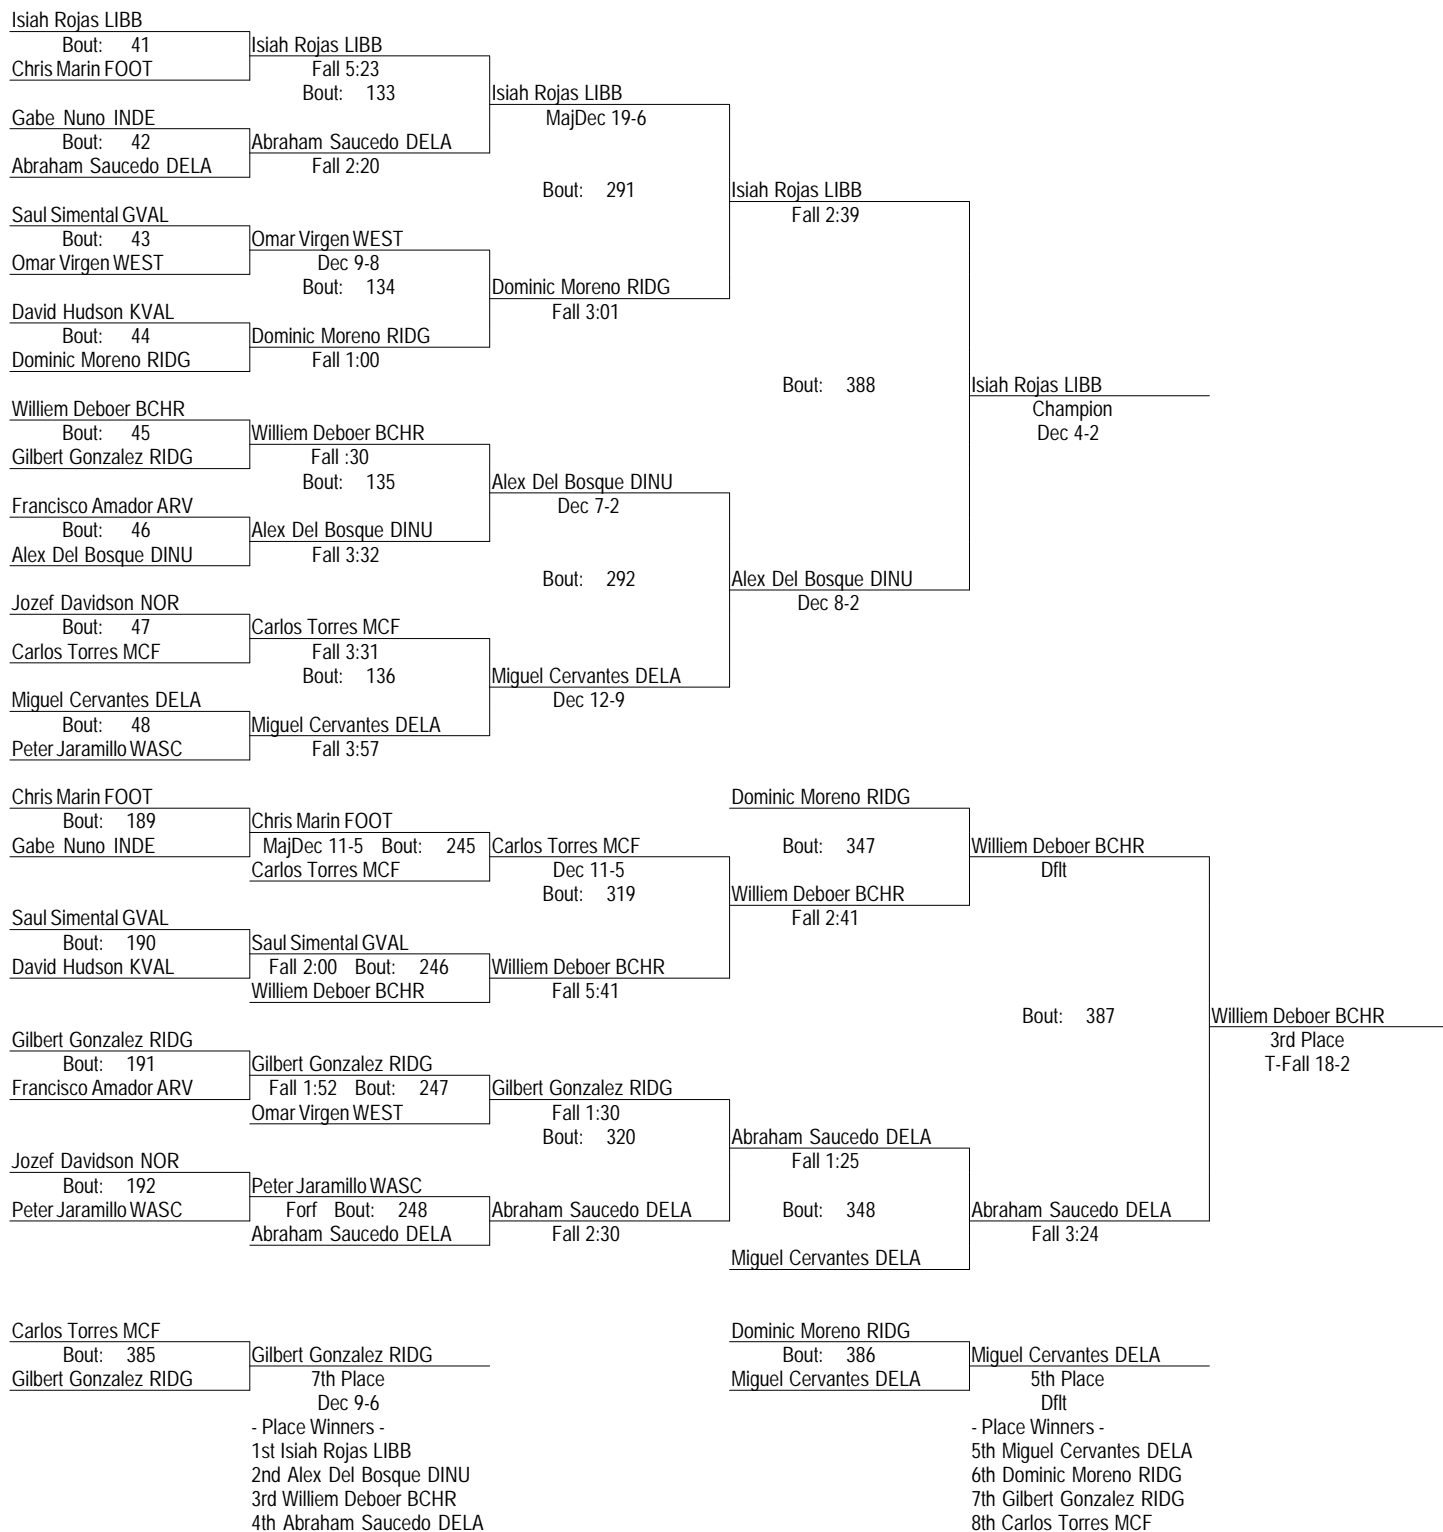

2013 Coyote Classic

Dec. 13-14, 2013

138