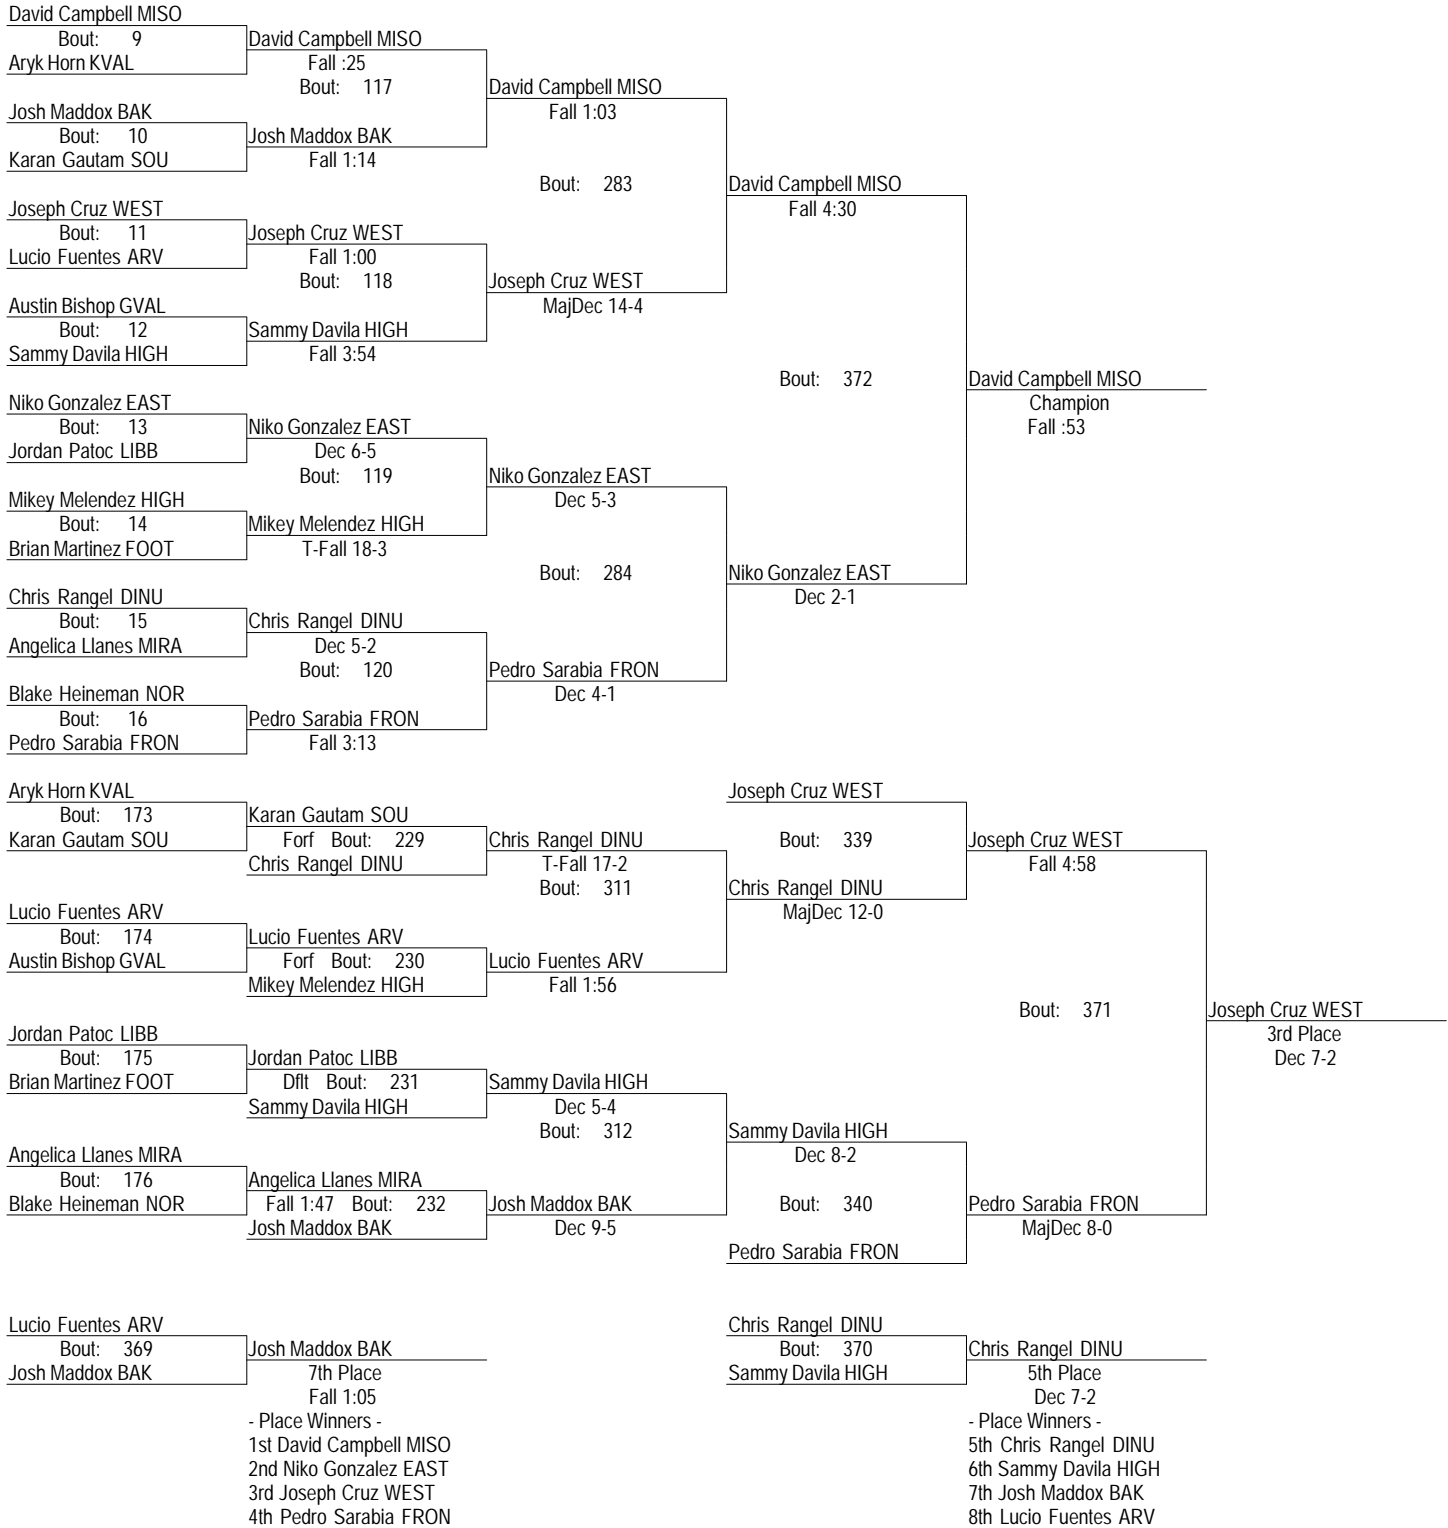

2013 Coyote Classic

Dec. 13-14, 2013

106

2013 Coyote Classic

Dec. 13-14, 2013

113

2013 Coyote Classic

Dec. 13-14, 2013