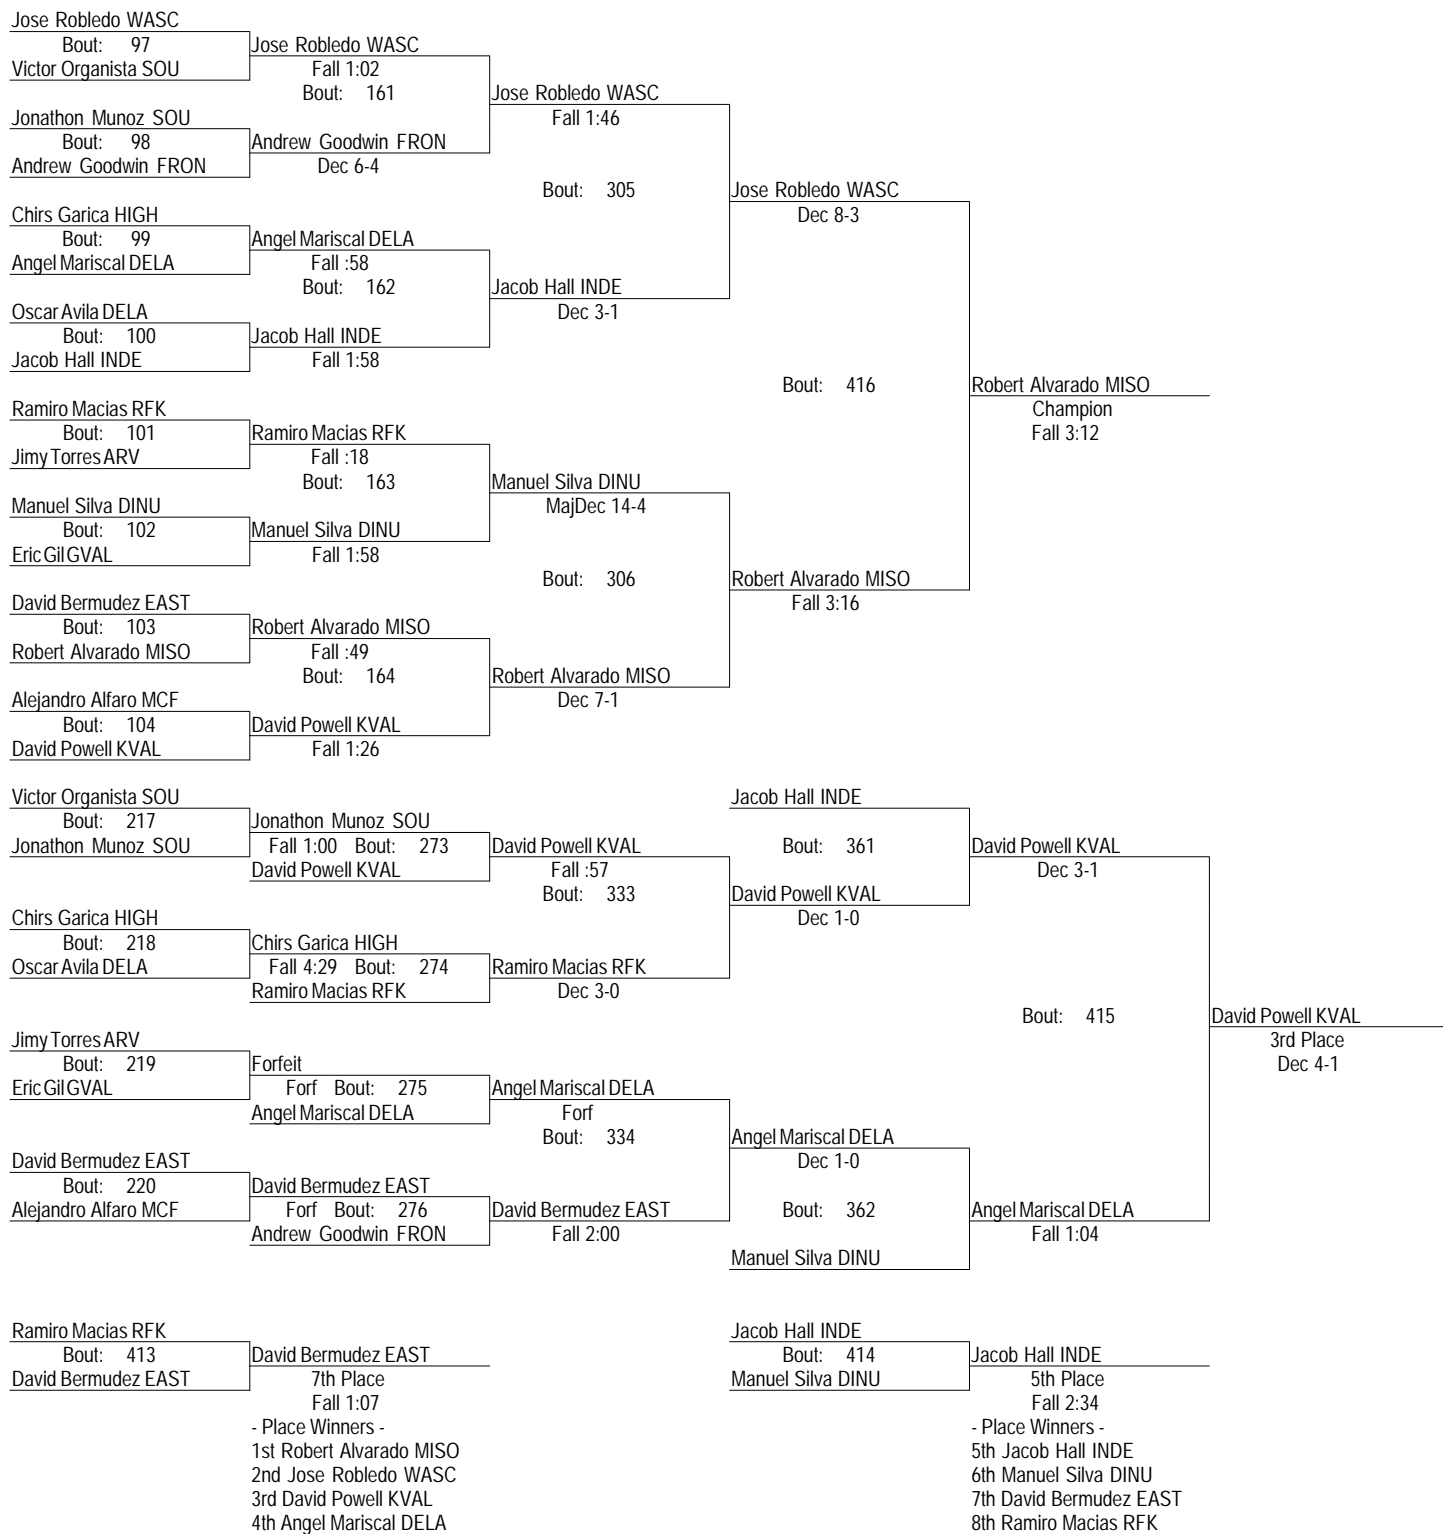

2013 Coyote Classic

Dec. 13-14, 2013

220