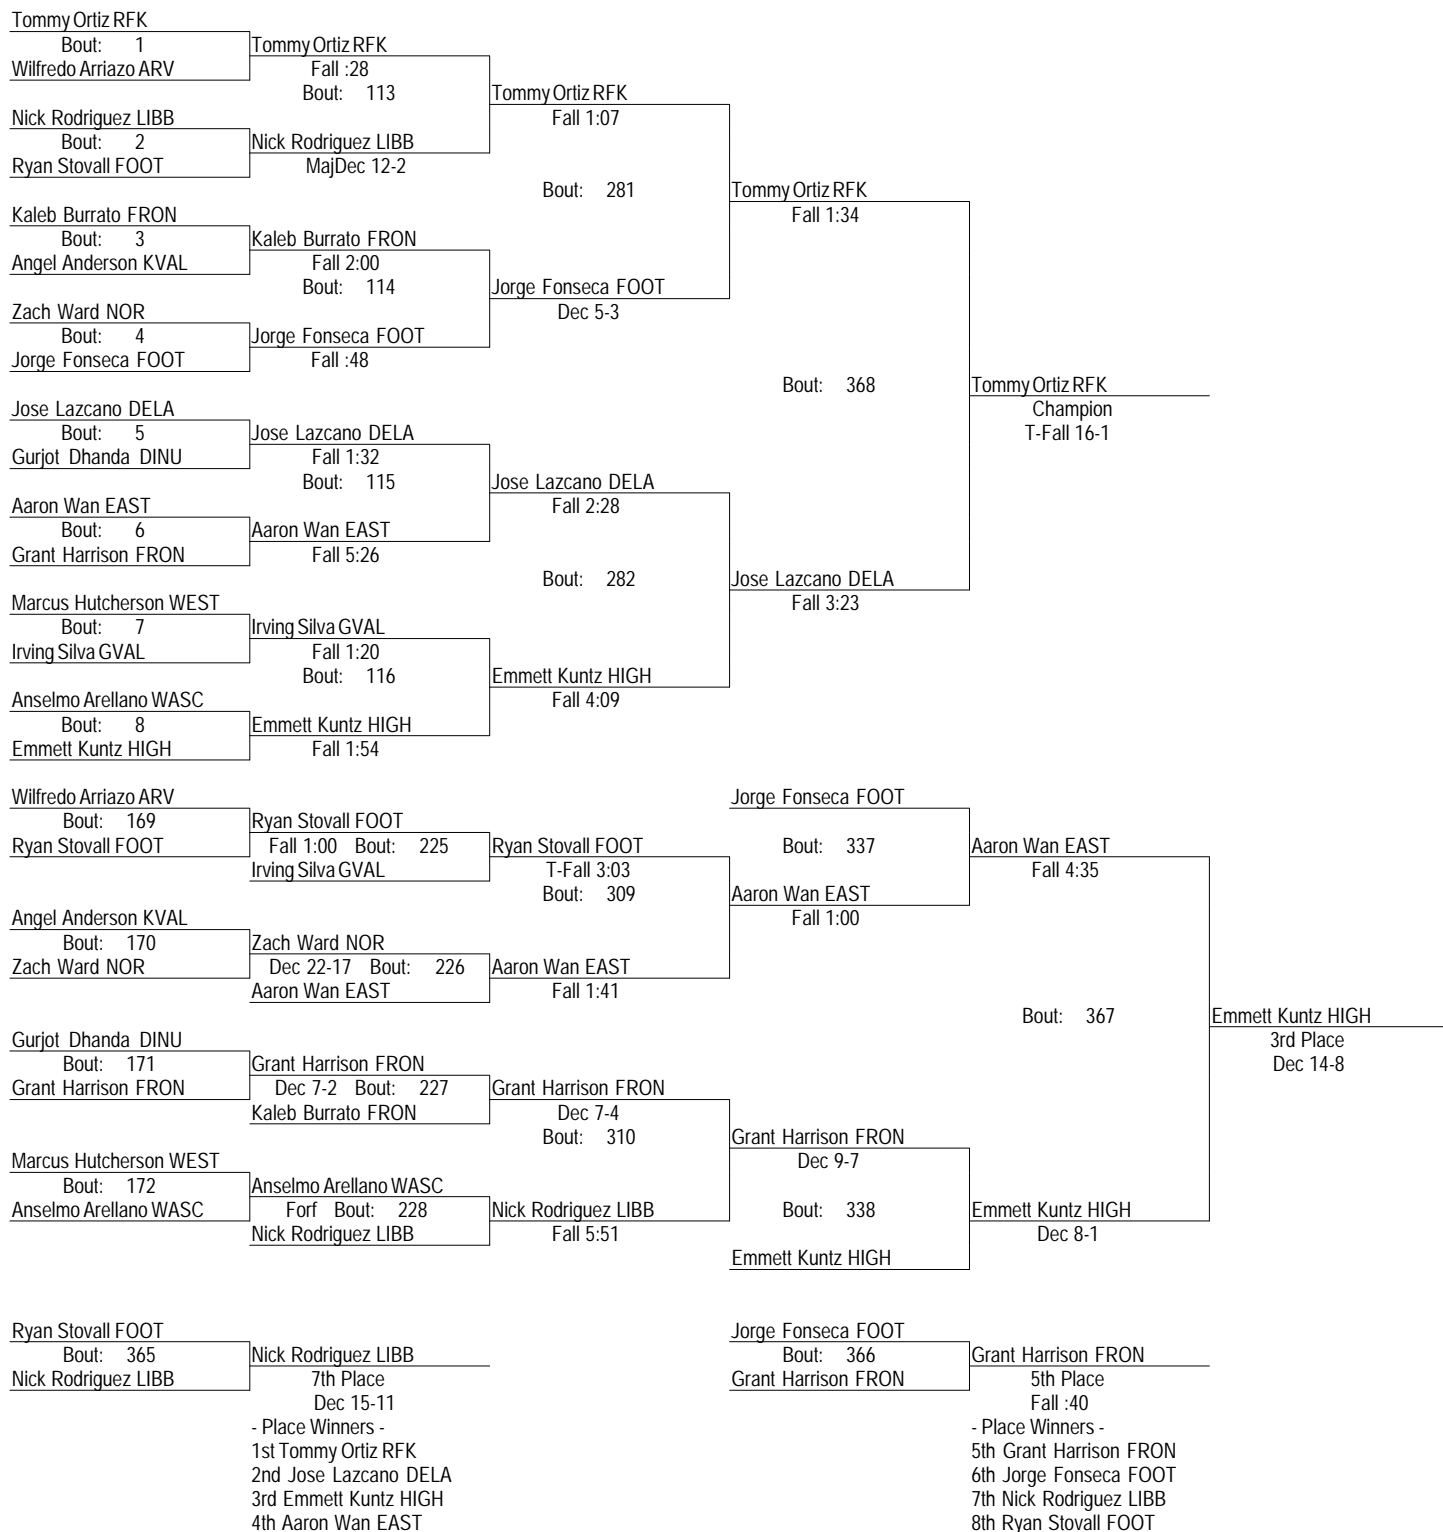

2013 Coyote Classic

Dec. 13-14, 2013

106

2013 Coyote Classic

Dec. 13-14, 2013

113

2013 Coyote Classic

Dec. 13-14, 2013