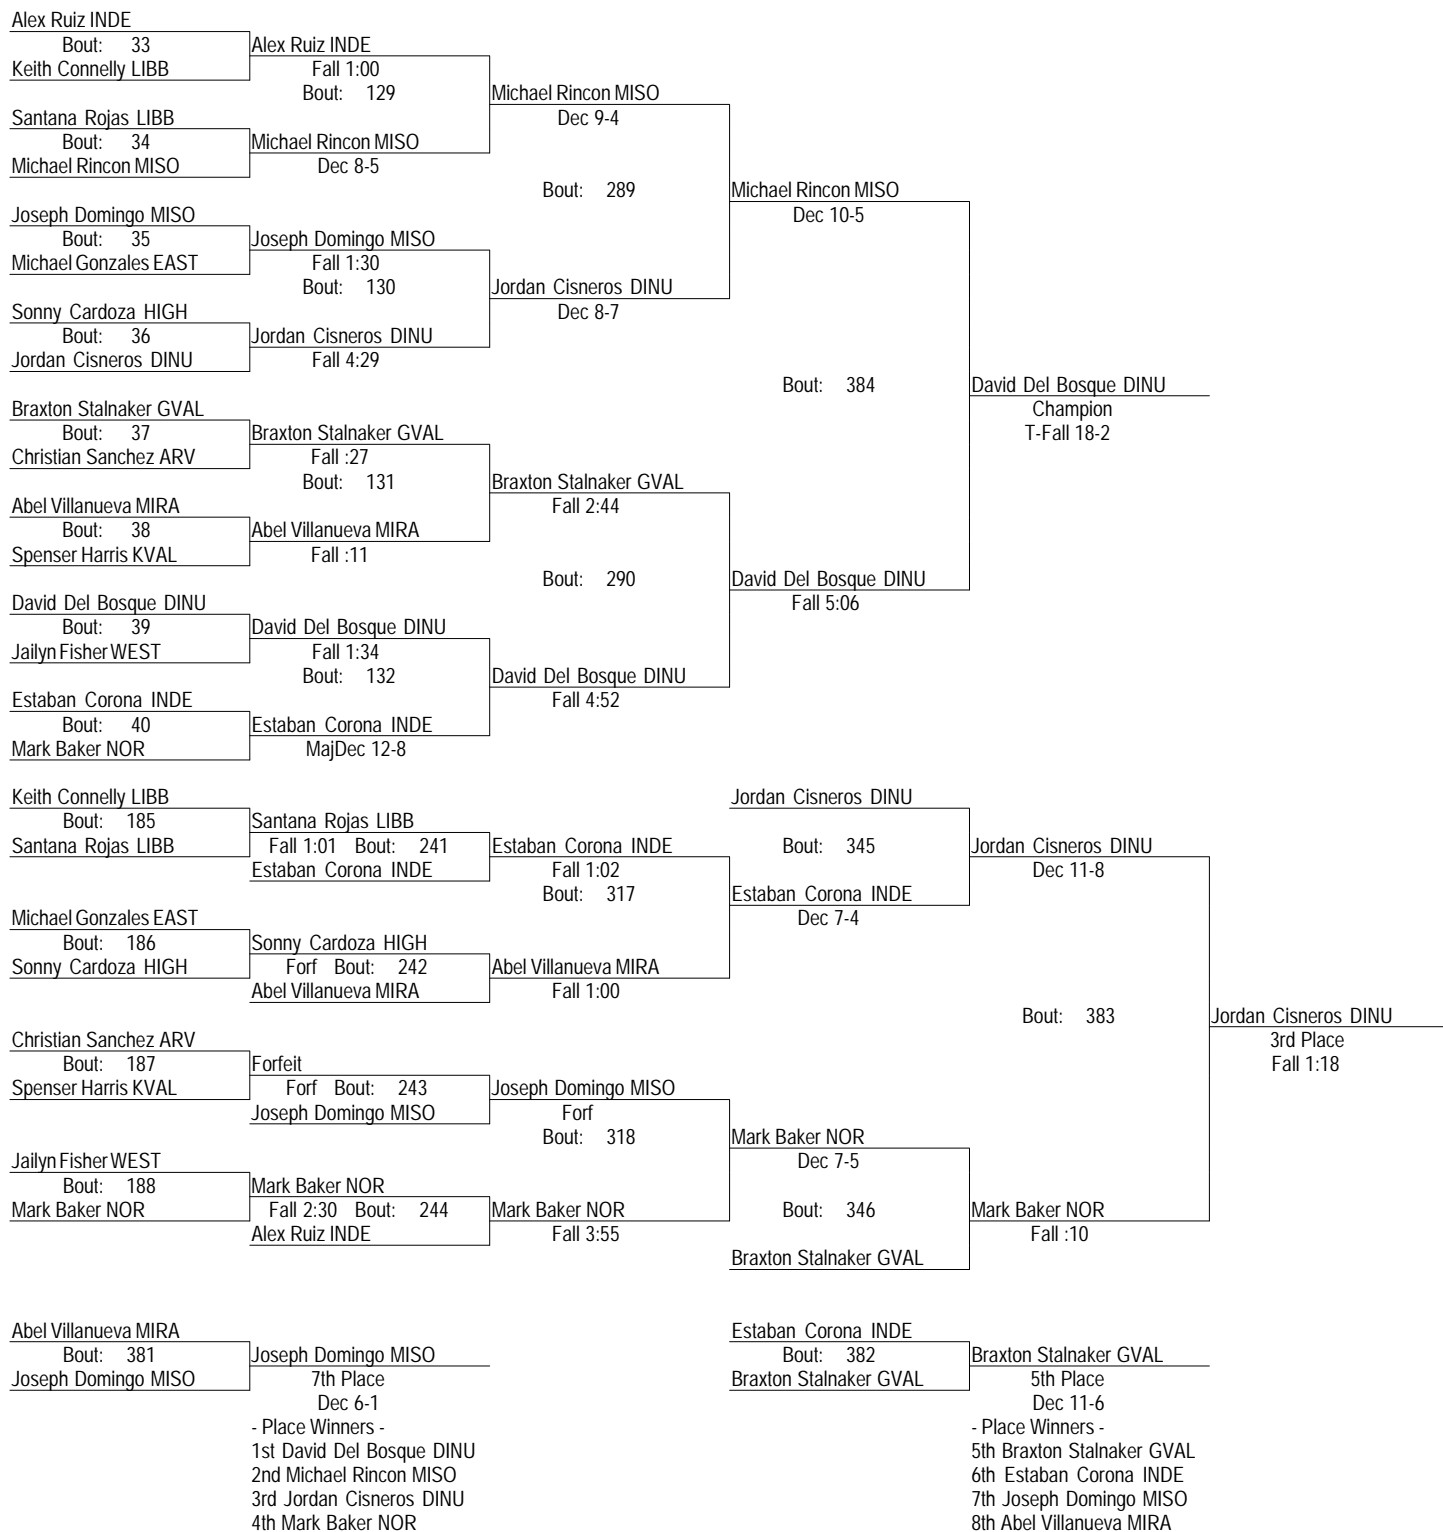

120

2013 Coyote Classic

Dec. 13-14, 2013

126

2013 Coyote Classic

Dec. 13-14, 2013

132

2013 Coyote Classic