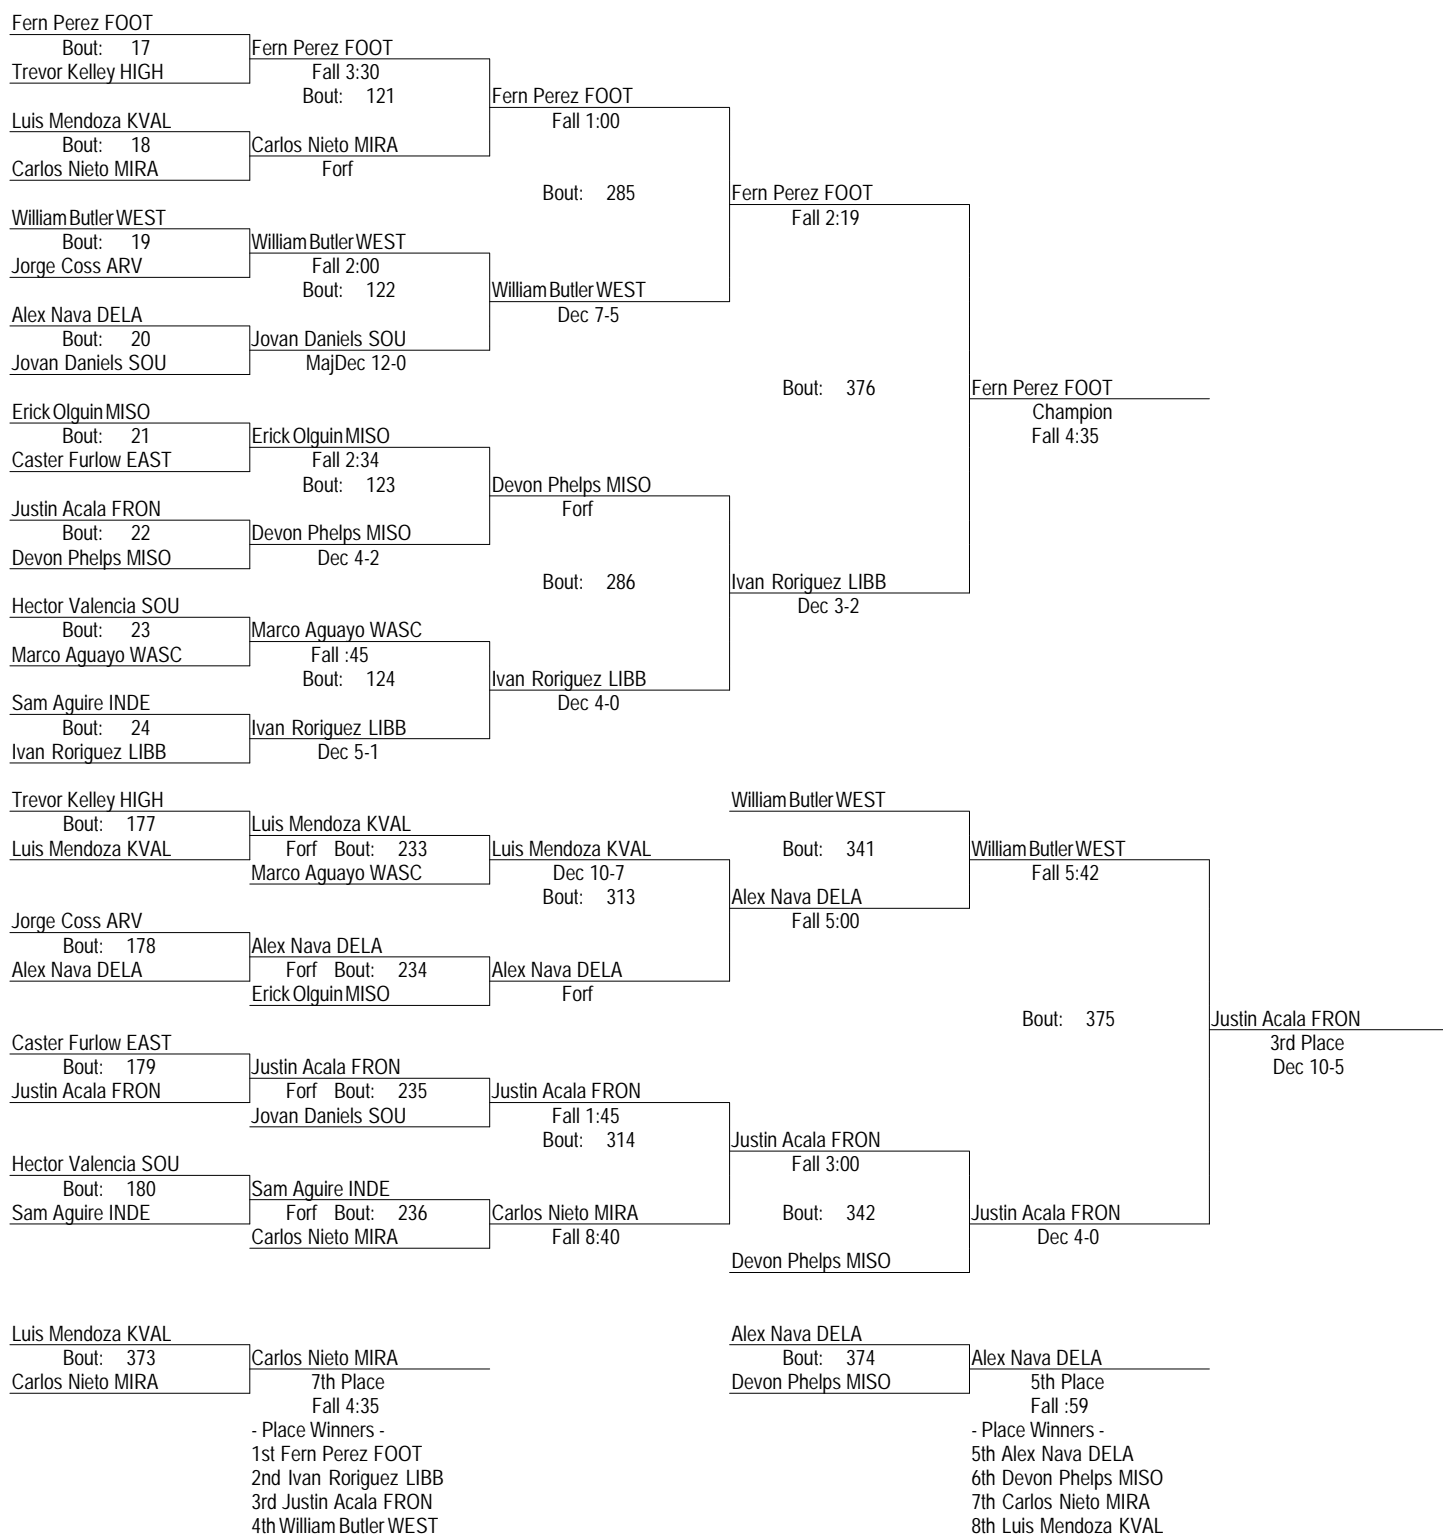

2013 Coyote Classic

Dec. 13-14, 2013

120