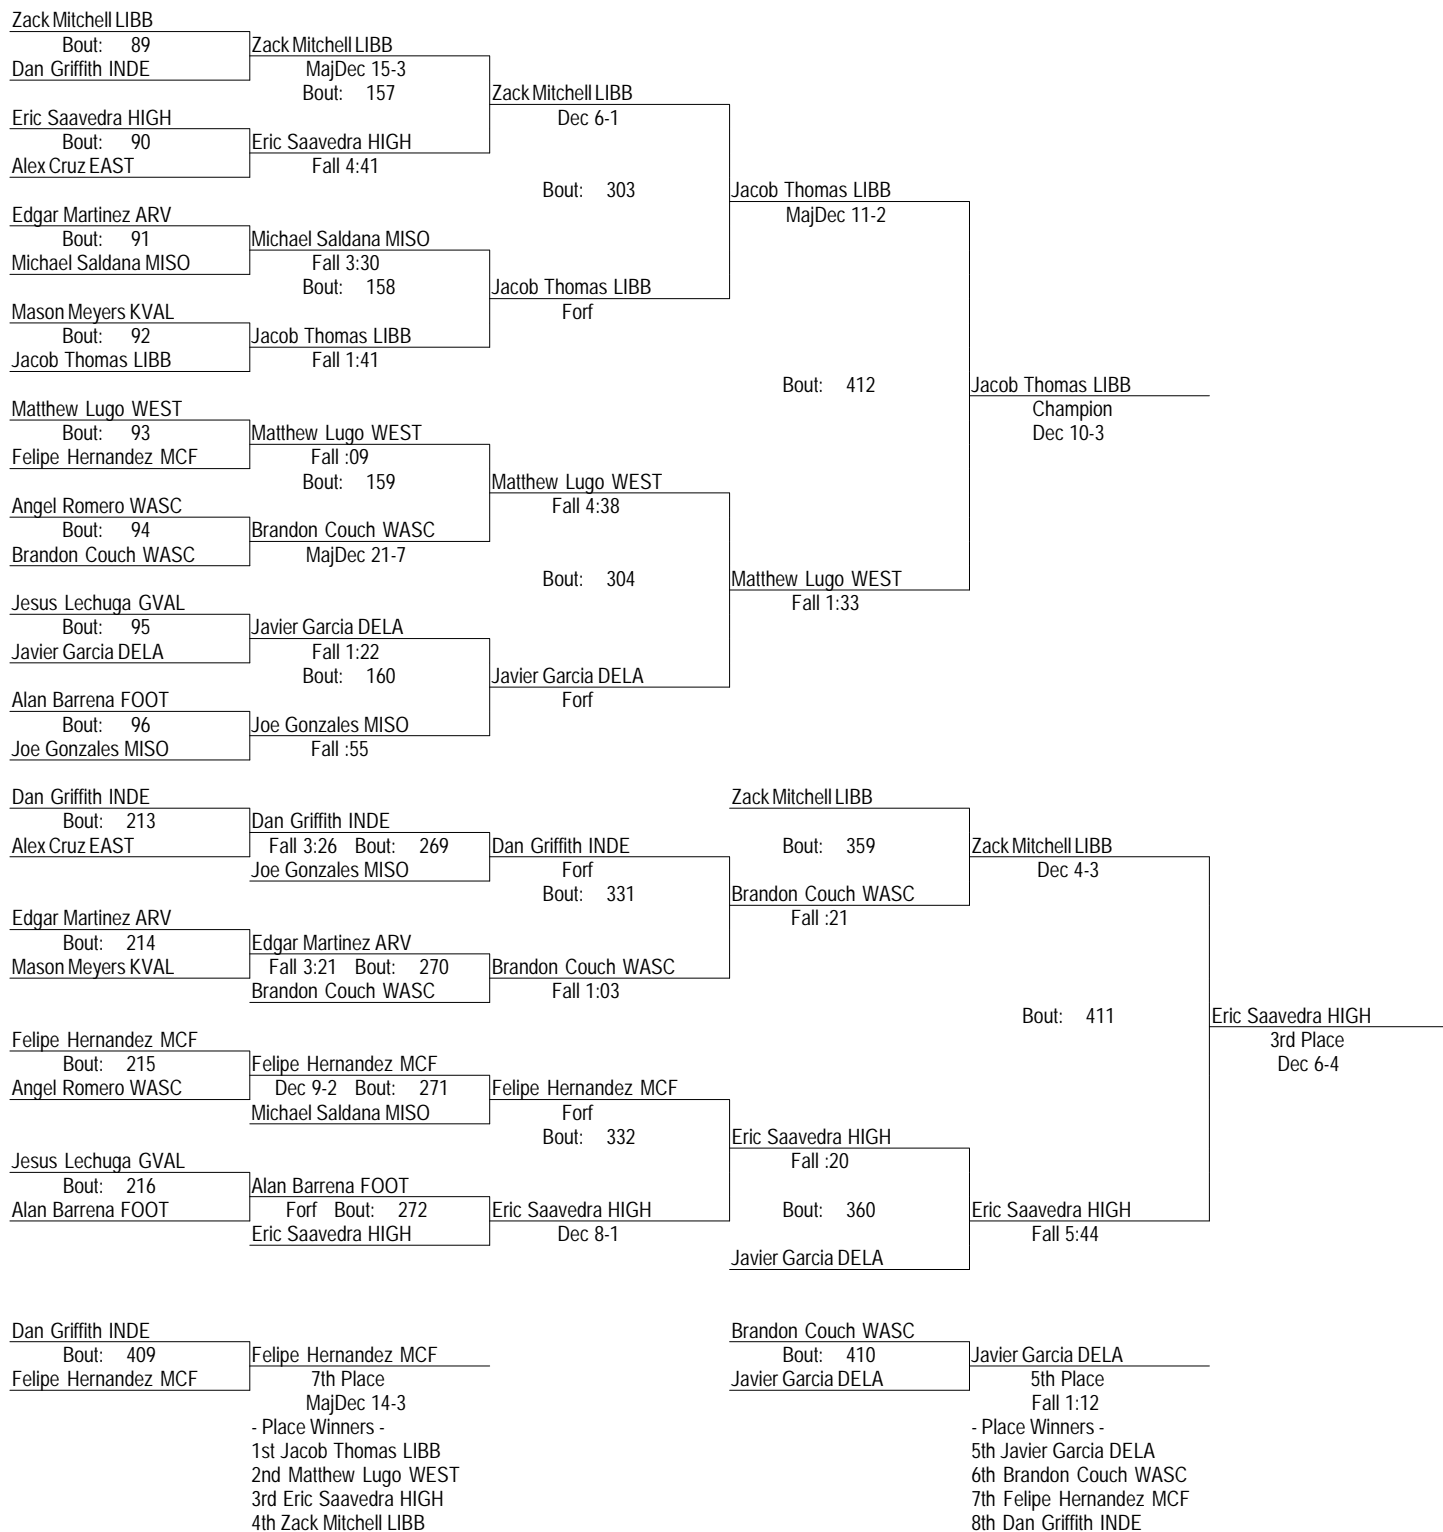

2013 Coyote Classic

Dec. 13-14, 2013

195