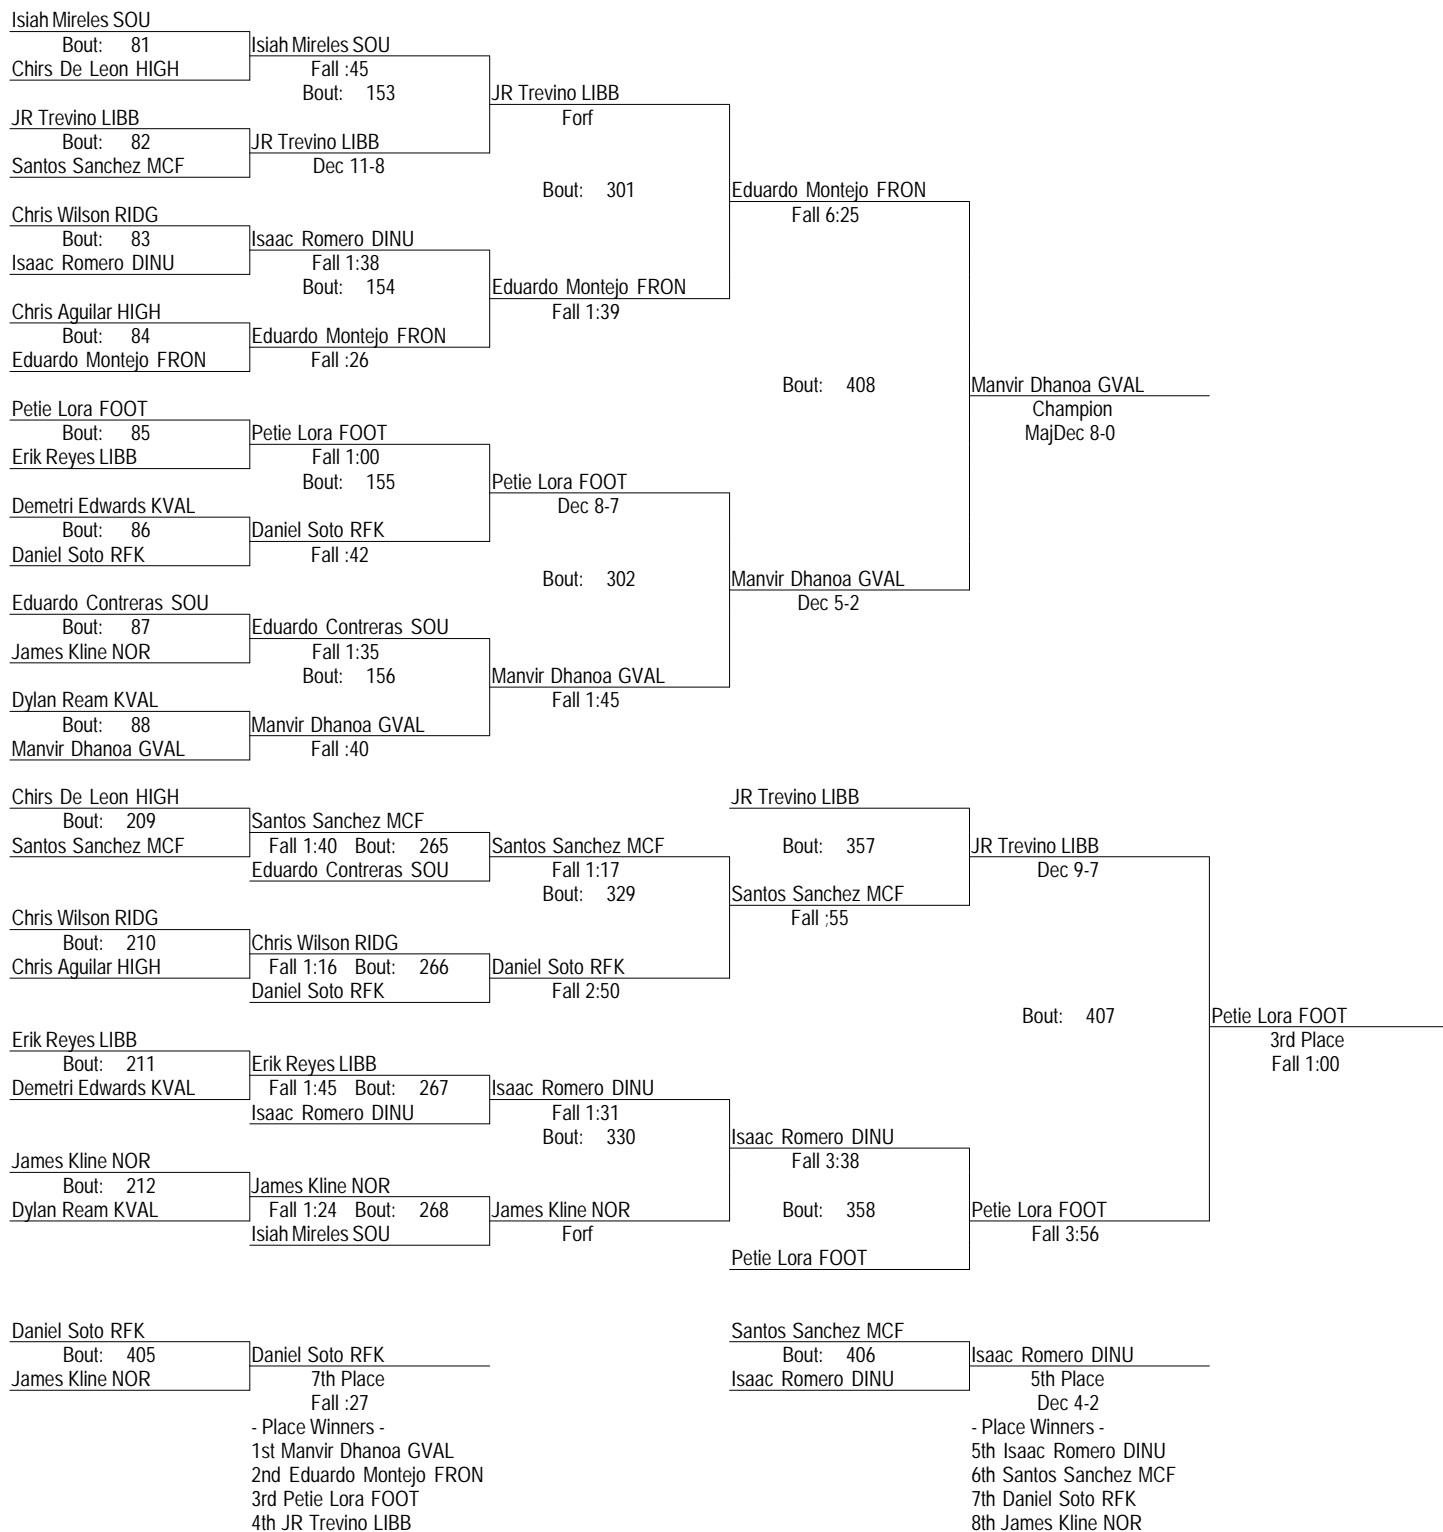

2013 Coyote Classic

Dec. 13-14, 2013

170

2013 Coyote Classic

Dec. 13-14, 2013

182

2013 Coyote Classic

Dec. 13-14, 2013