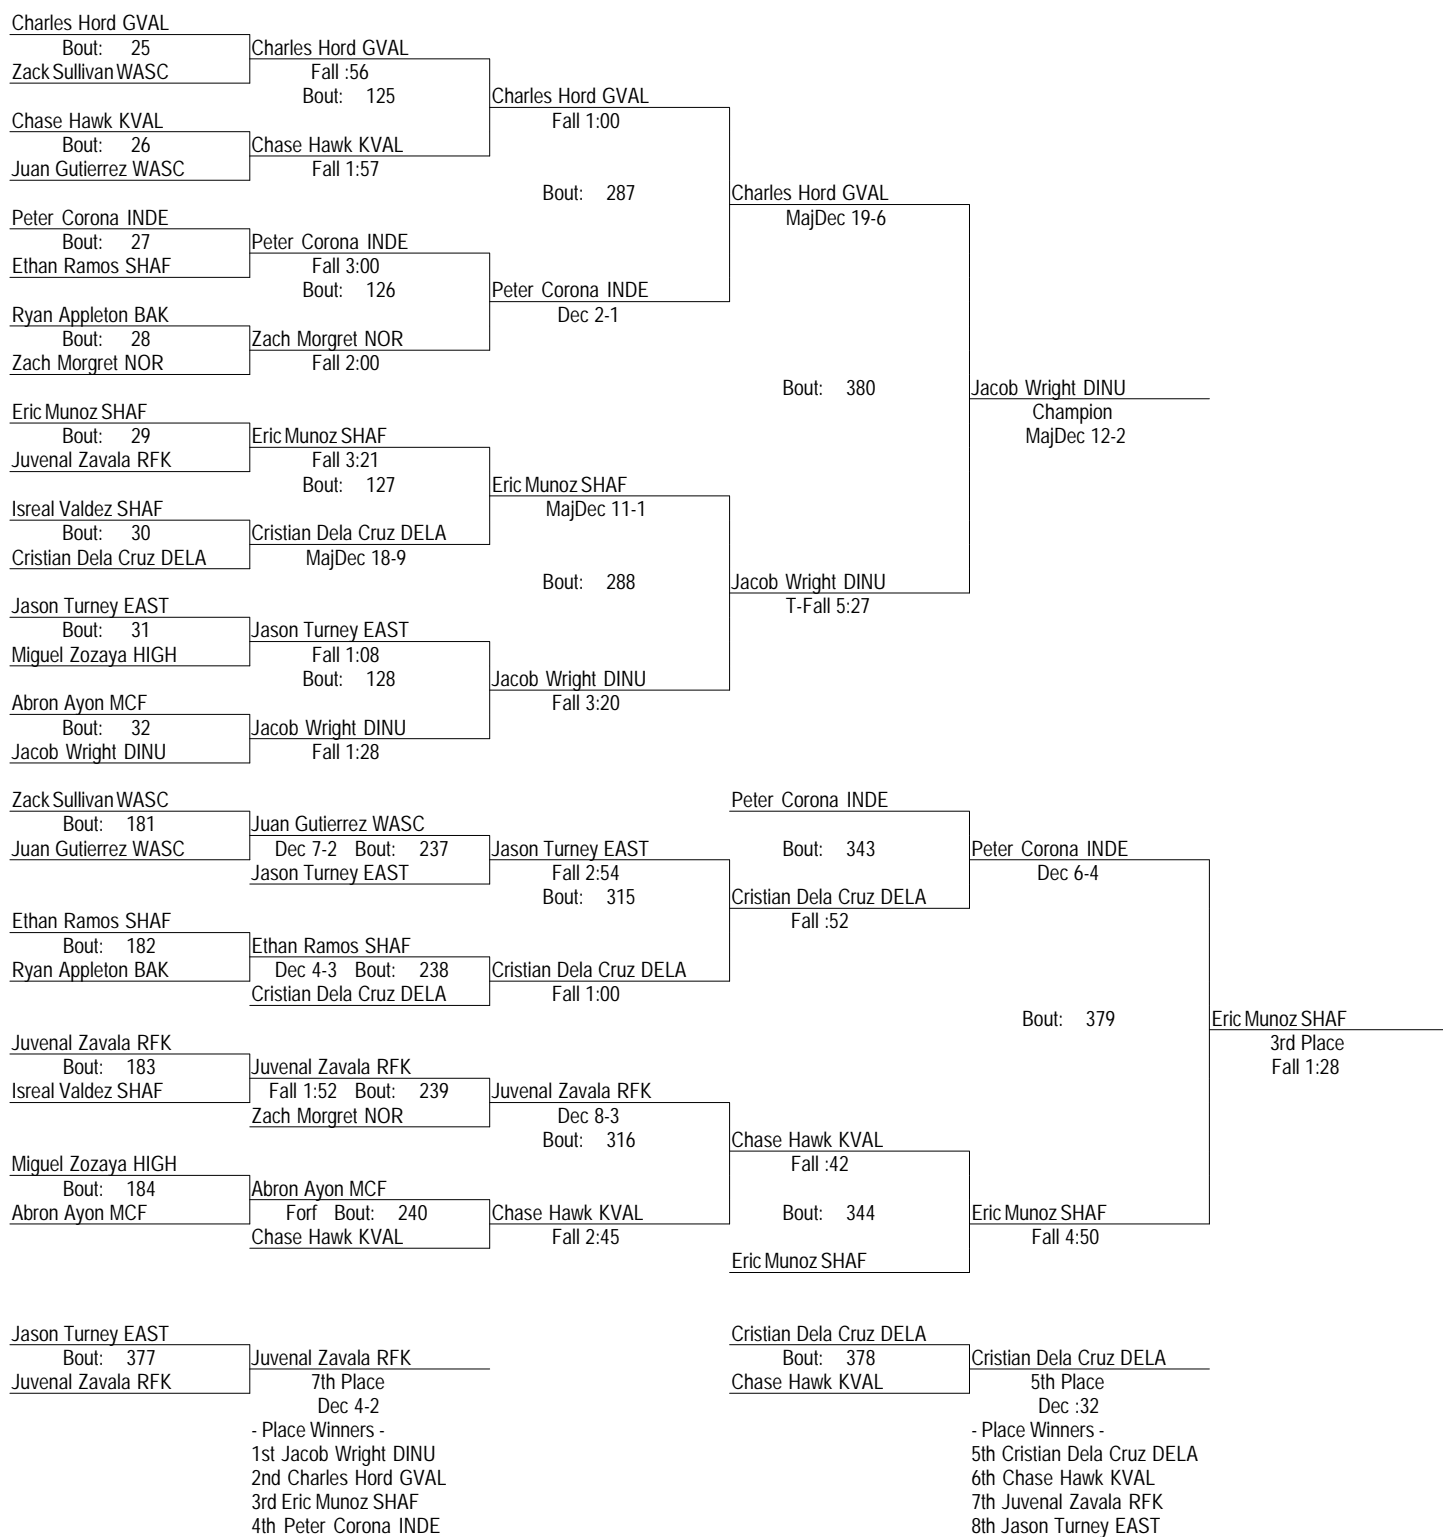

2013 Coyote Classic

Dec. 13-14, 2013

126