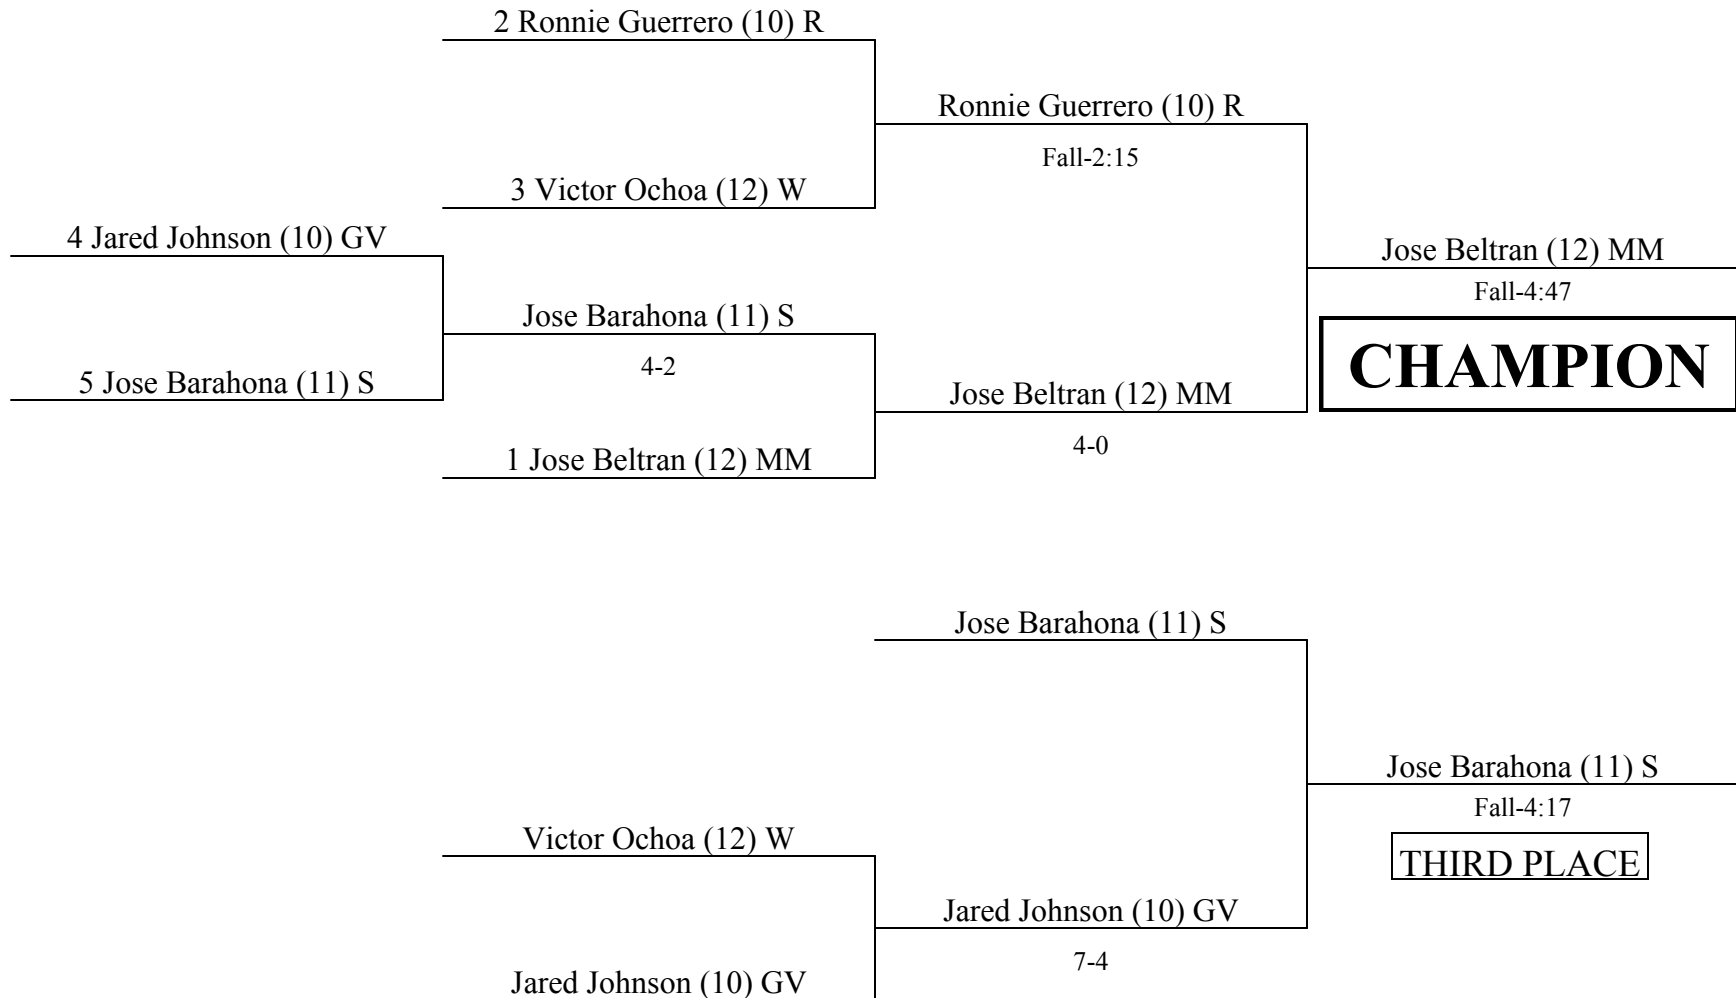

Weight Class 145 lb.