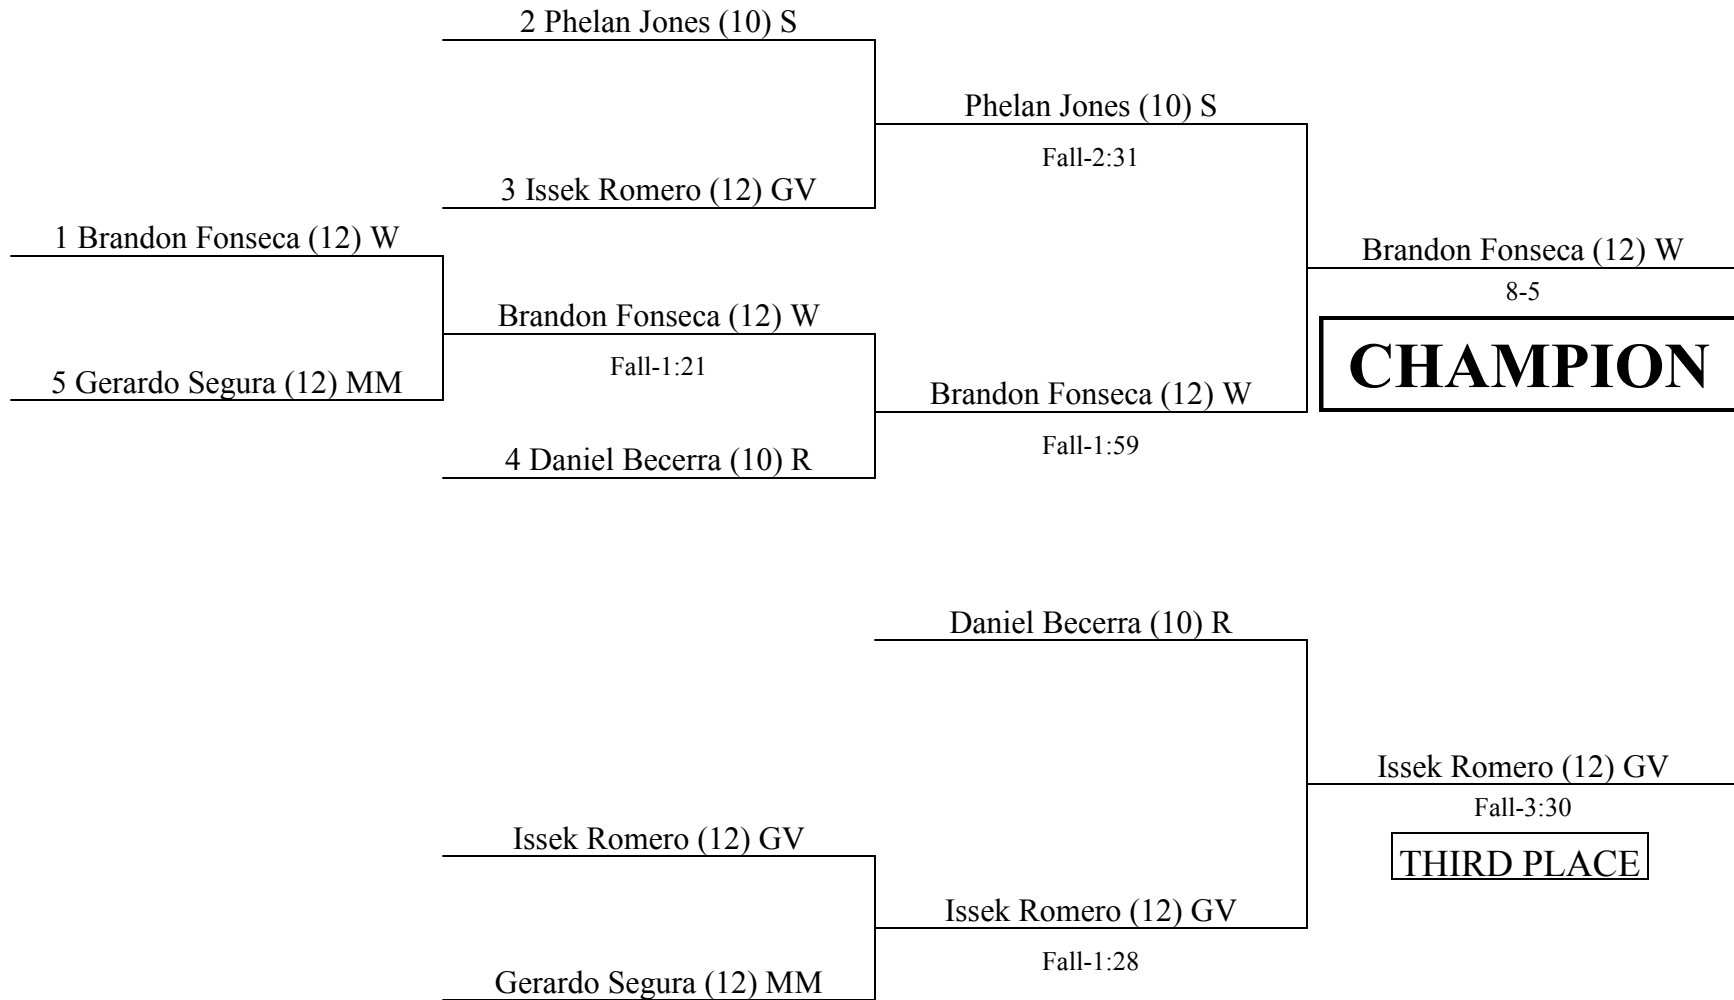

Weight Class 145 lb.

SOUTH YOSEMITE LEAGUE CHAMPIONSHIP

Mira Monte High School– February 14, 2014

Tournament Director: Brett Clark

Weight Class

152 lb.

SOUTH YOSEMITE LEAGUE CHAMPIONSHIP

Mira Monte High School– February 14, 2014