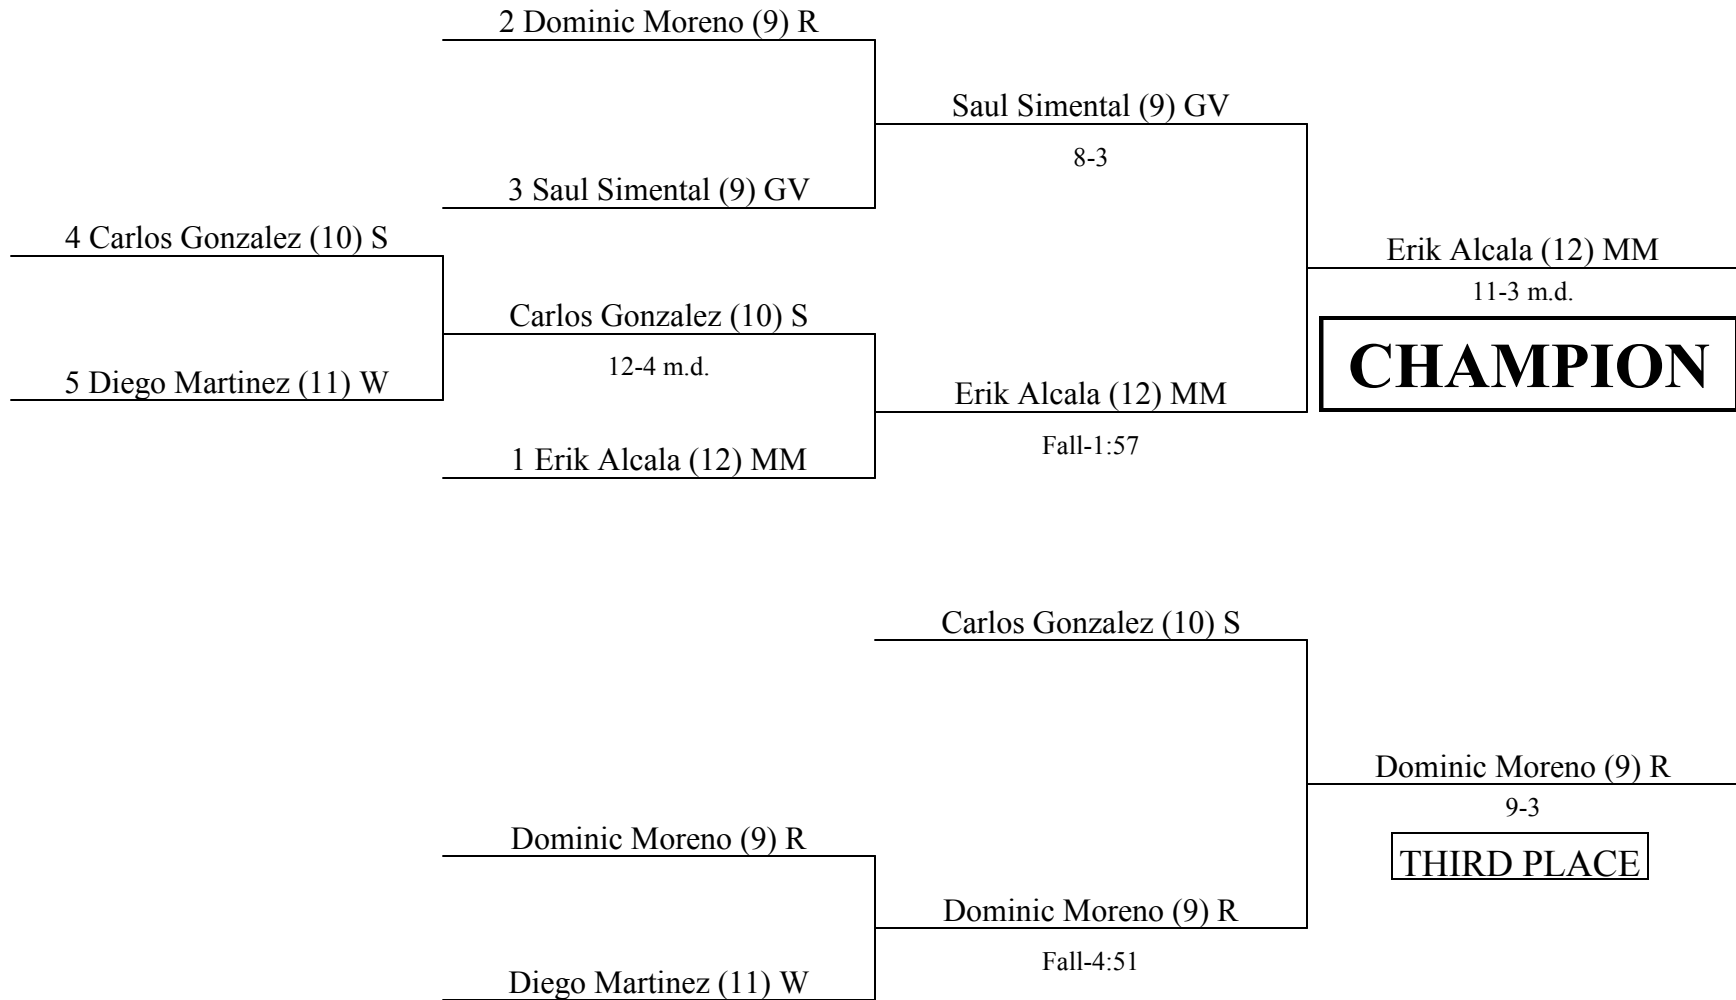

Weight Class 138 lb.