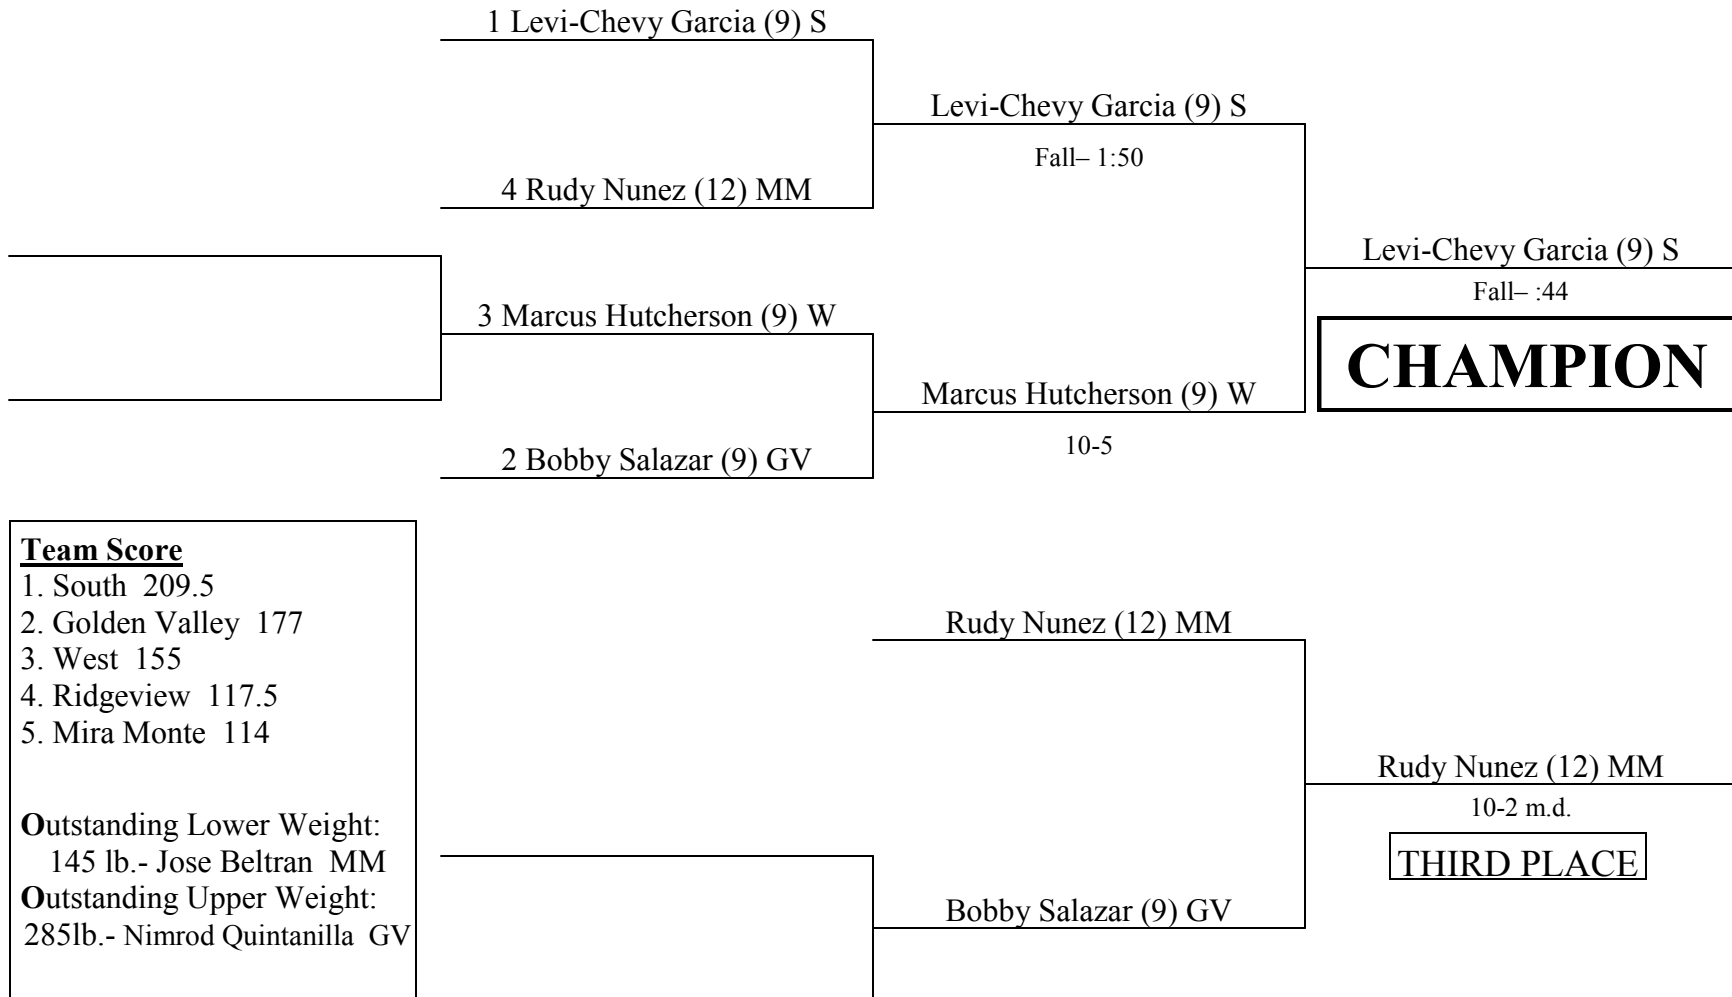

SOUTH YOSEMITE LEAGUE CHAMPIONSHIP

Mira Monte High School– February 14, 2014

Tournament Director: Brett Clark

Weight Class 106 lb.

Team Score

1. South 209.5
2. Golden Valley 177
3. West 155
4. Ridgeview 117.5
5. Mira Monte 114

Outstanding Lower Weight:

145 lb.- Jose Beltran MM

Outstanding Upper Weight:

285lb.- Nimrod Quintanilla GV

SOUTH YOSEMITE LEAGUE CHAMPIONSHIP

Mira Monte High School– February 14, 2014

Tournament Director: Brett Clark