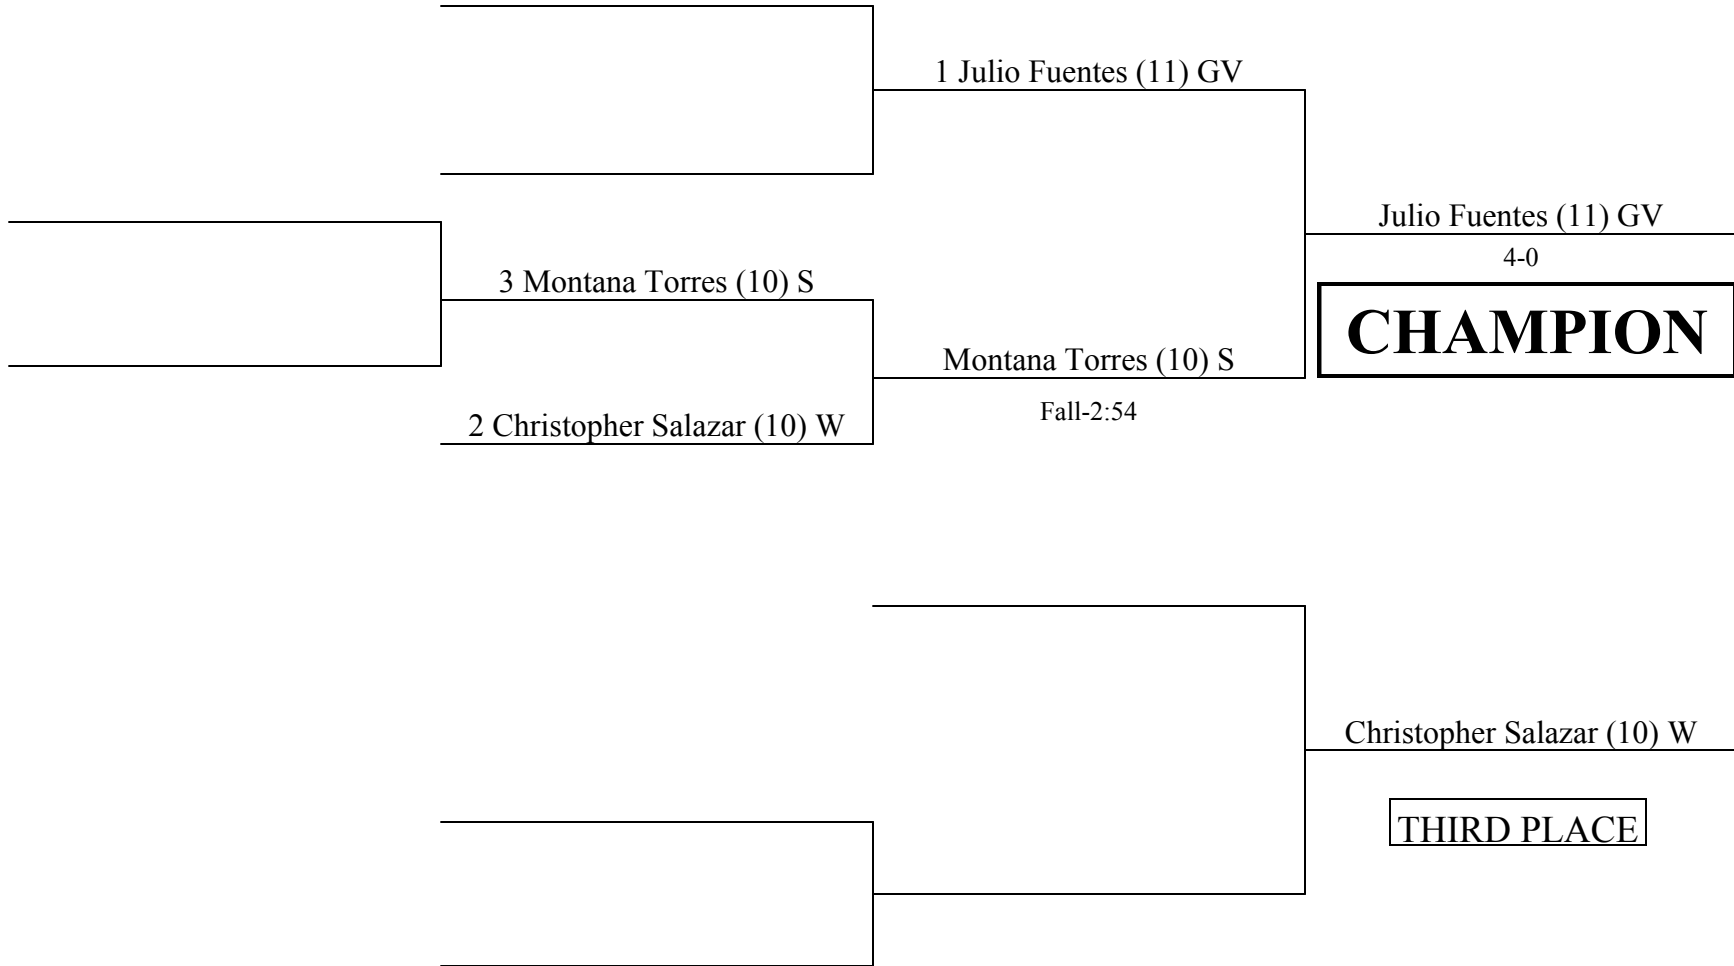

Weight Class 160 lb.