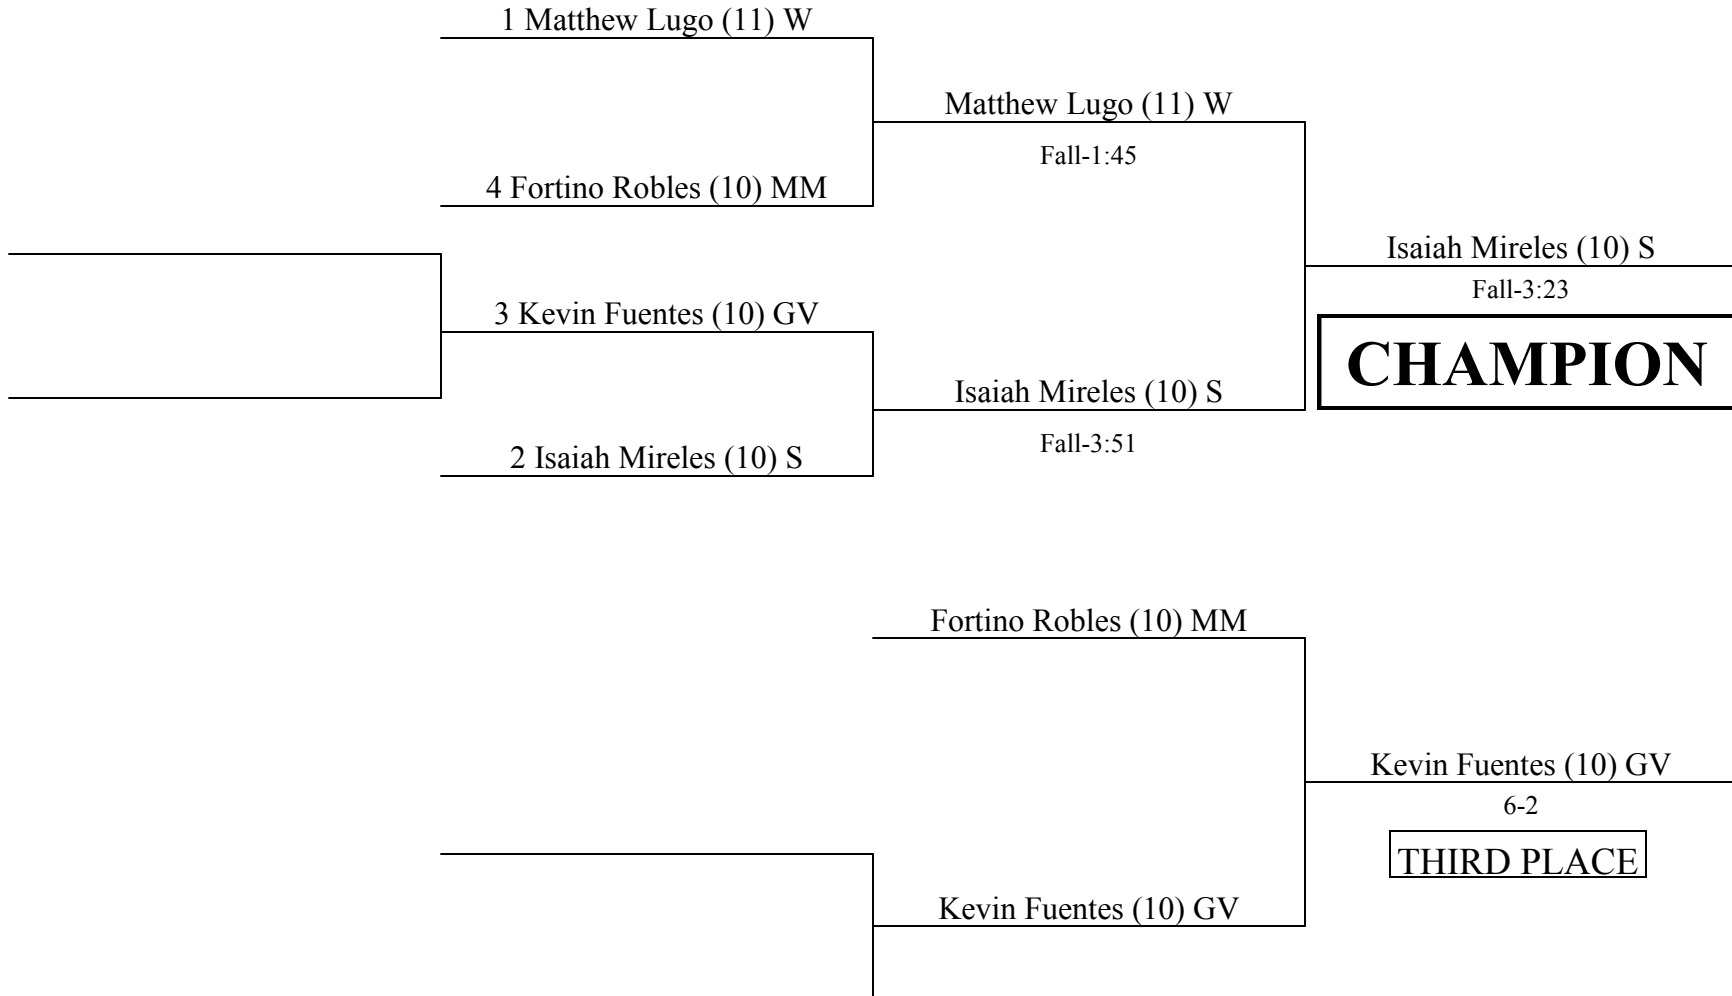

Weight Class 182 lb.