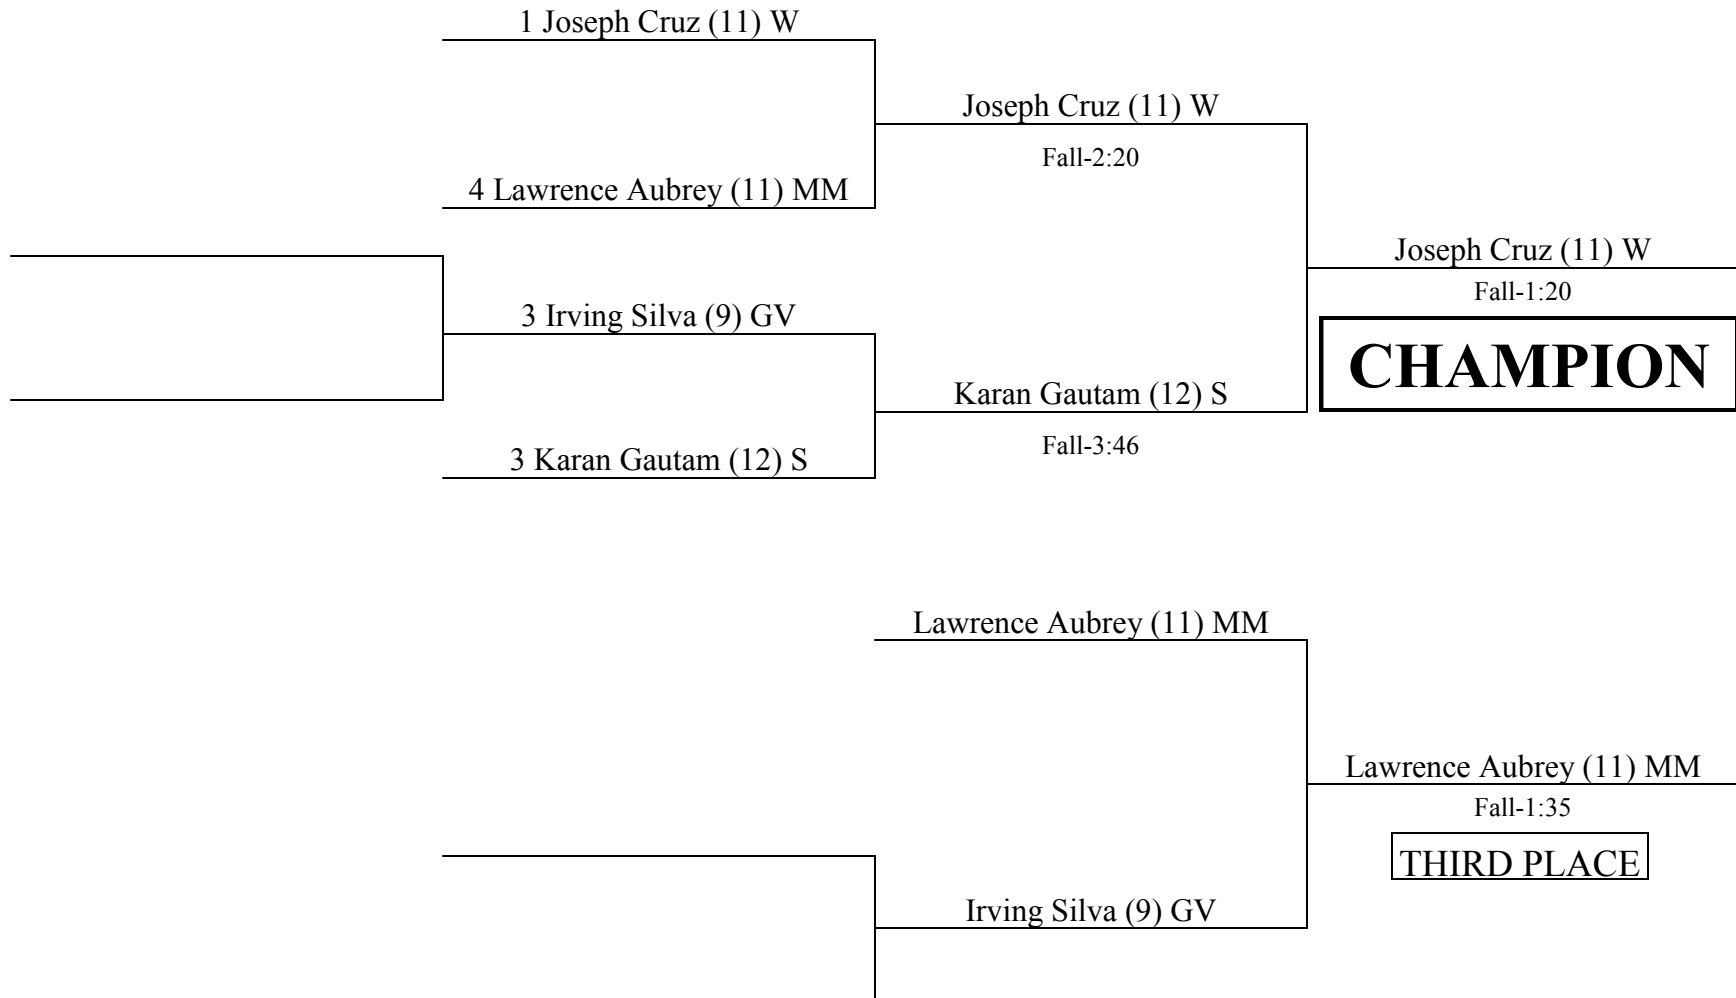

Weight Class 113 lb.