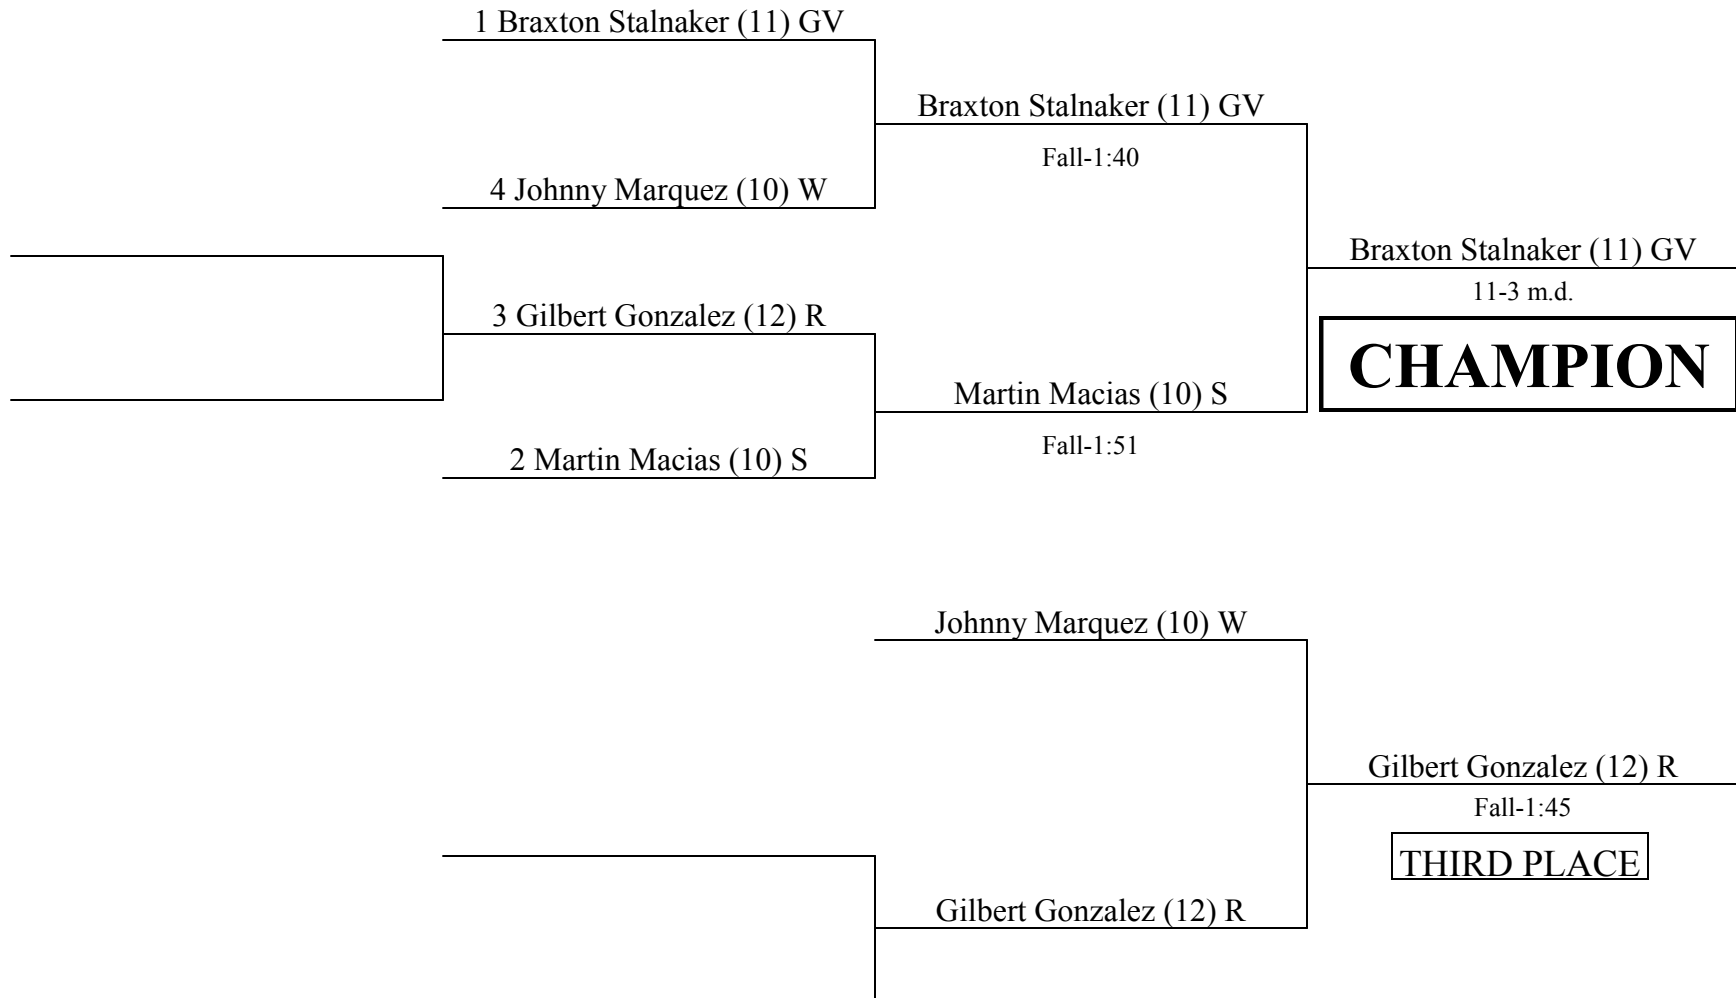

Tournament Director: Brett Clark

Weight Class 126 lb.

SOUTH YOSEMITE LEAGUE CHAMPIONSHIP

Mira Monte High School– February 14, 2014

Tournament Director: Brett Clark

Weight Class 132 lb.

SOUTH YOSEMITE LEAGUE CHAMPIONSHIP