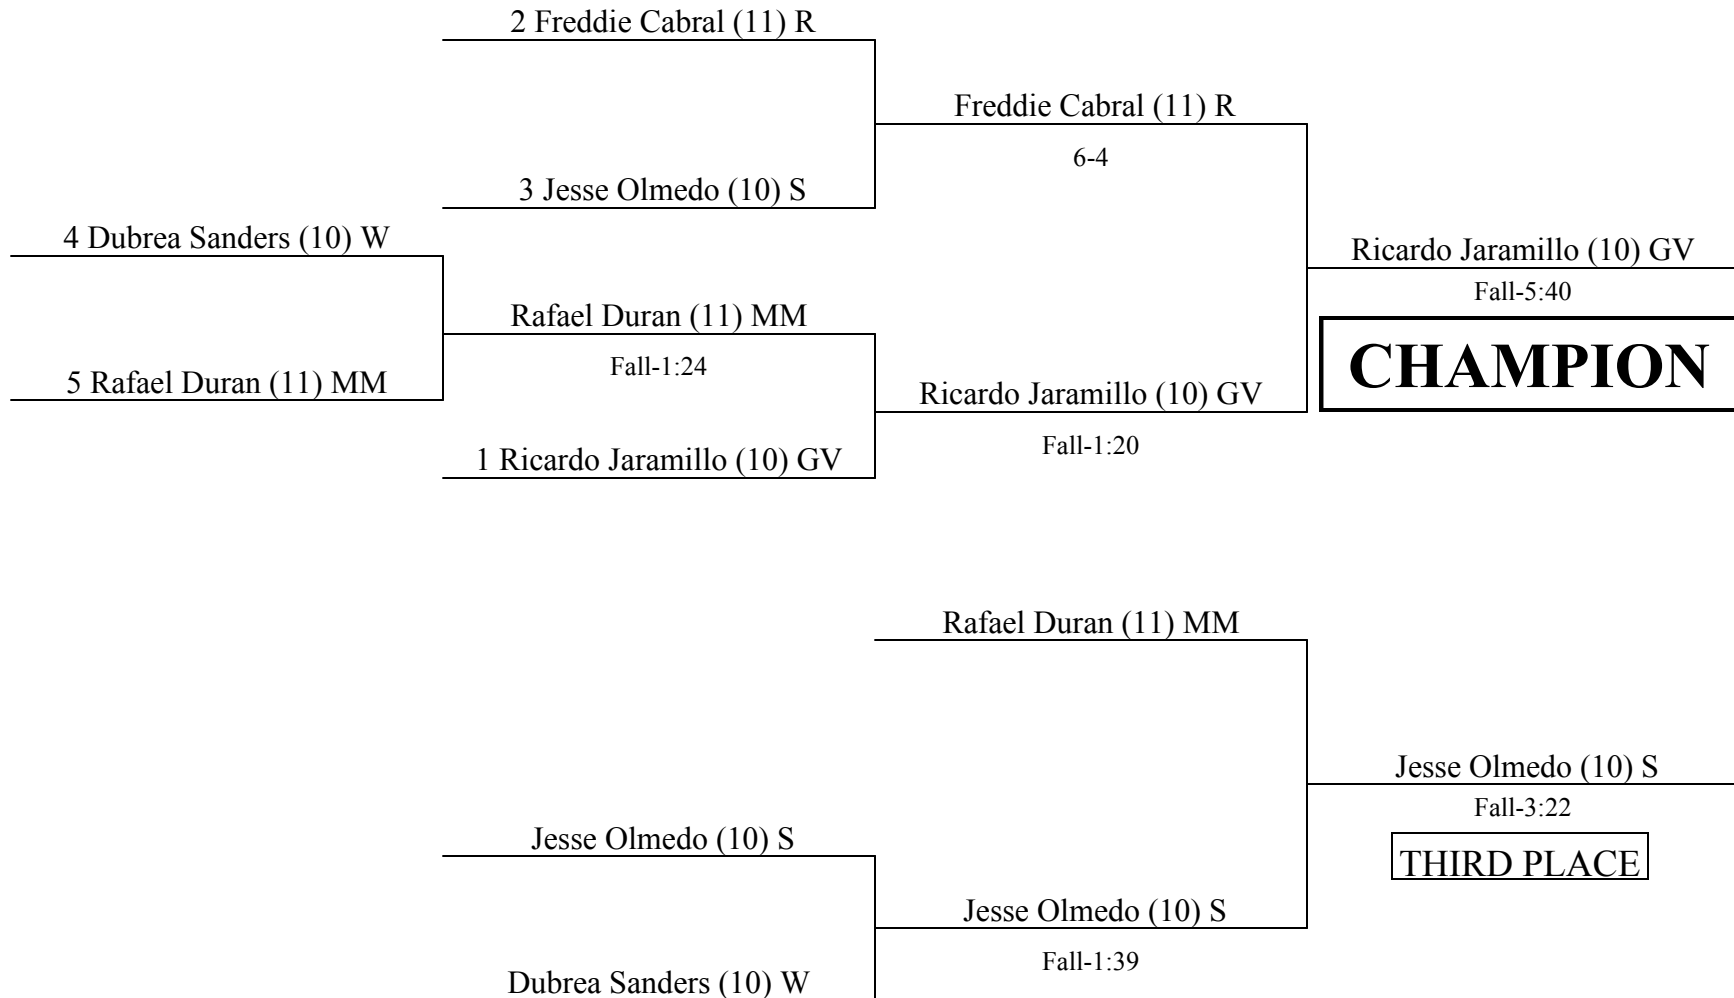

Weight Class 195 lb.

SOUTH YOSEMITE LEAGUE CHAMPIONSHIP

Mira Monte High School– February 14, 2014

Tournament Director: Brett Clark

Weight Class 220 lb.

SOUTH YOSEMITE LEAGUE CHAMPIONSHIP

Mira Monte High School– February 14, 2014