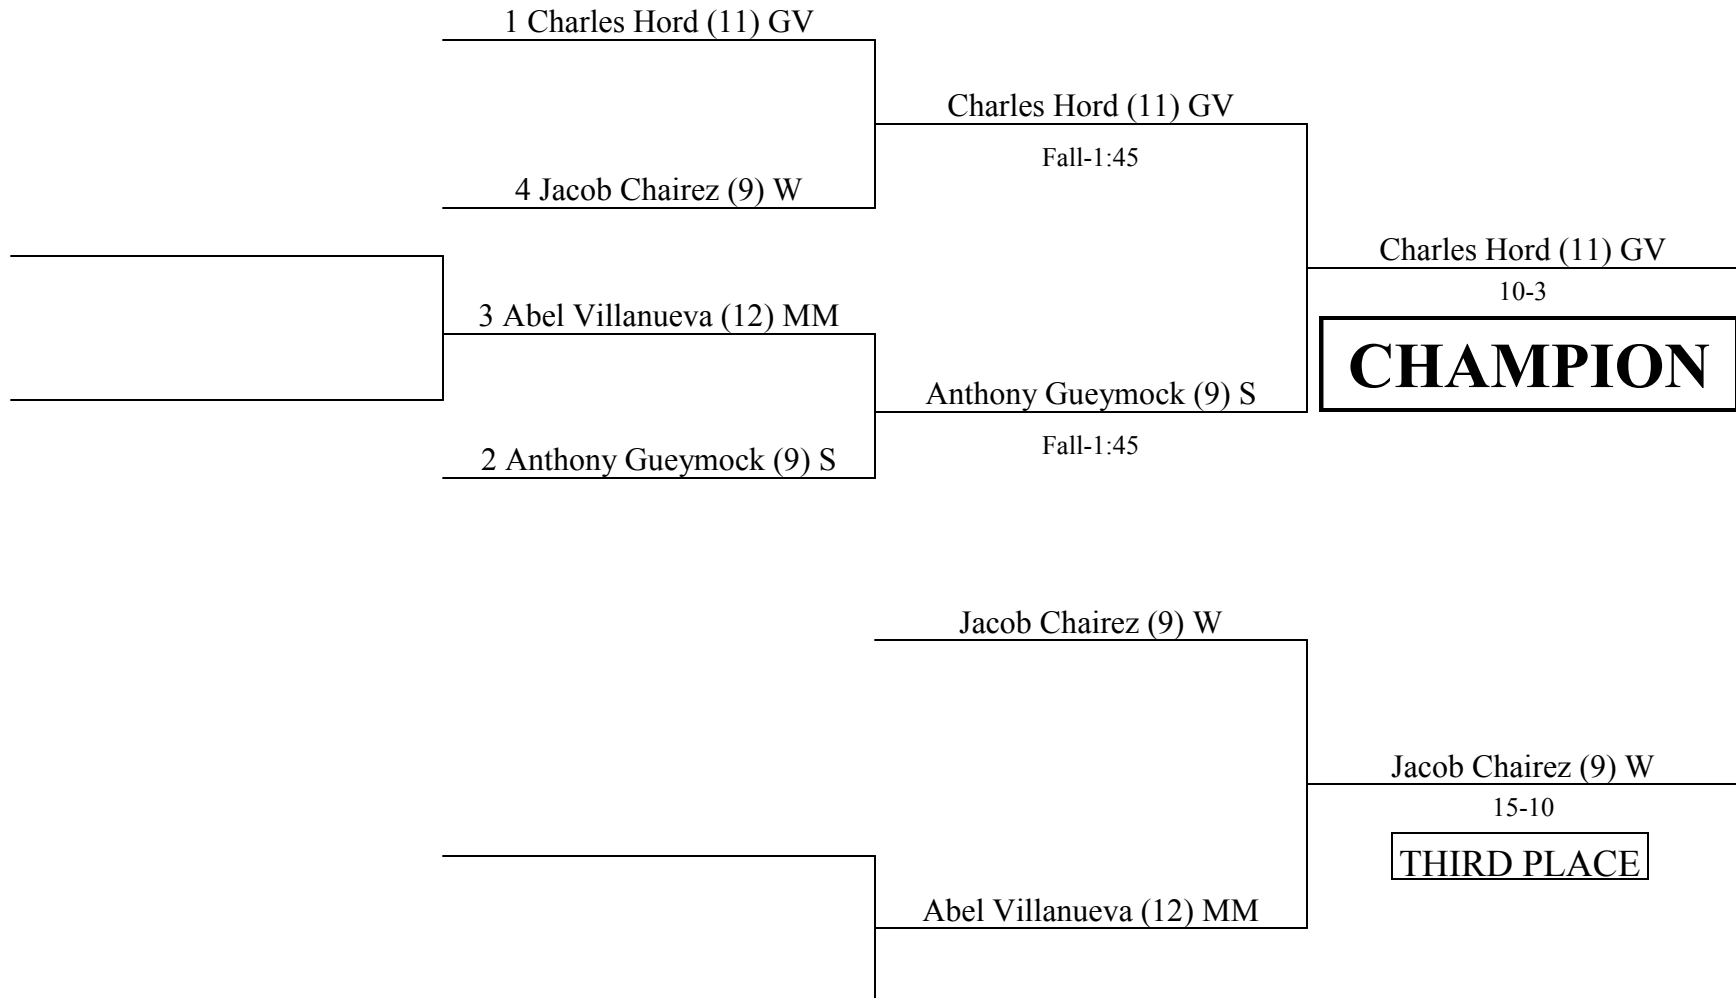

Weight Class 126 lb.