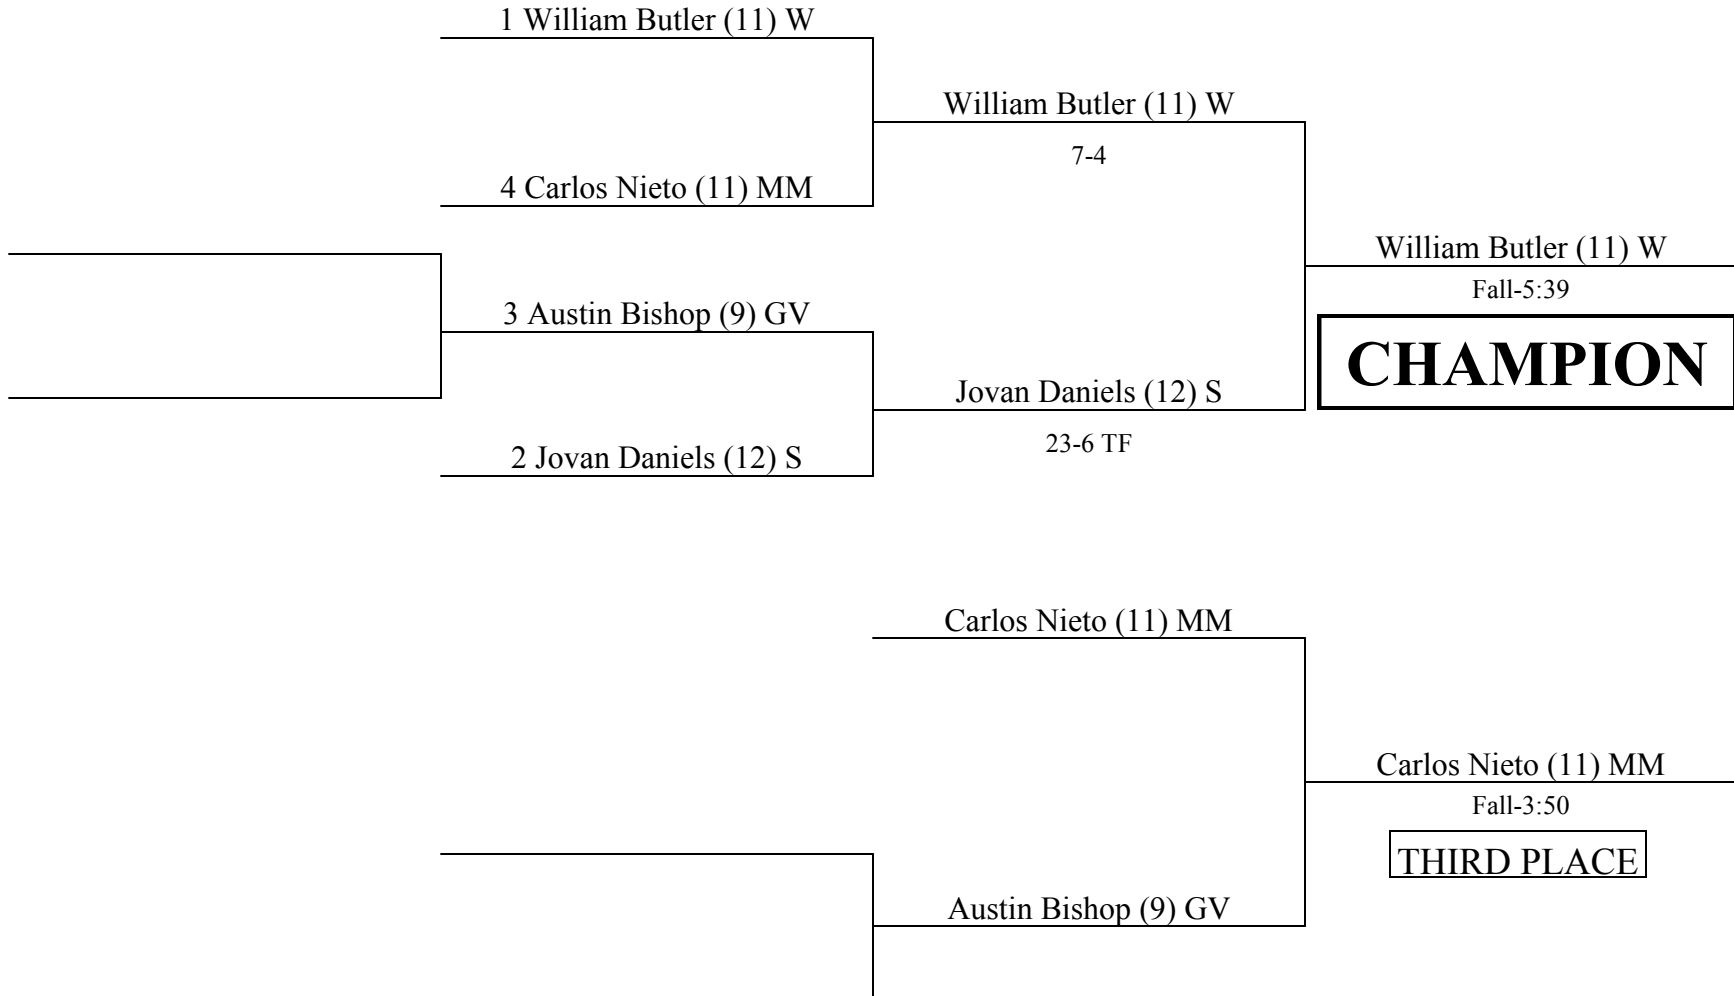

Weight Class 113 lb.

SOUTH YOSEMITE LEAGUE CHAMPIONSHIP

Mira Monte High School– February 14, 2014

Tournament Director: Brett Clark

Weight Class 120 lb.

SOUTH YOSEMITE LEAGUE CHAMPIONSHIP

Mira Monte High School– February 14, 2014