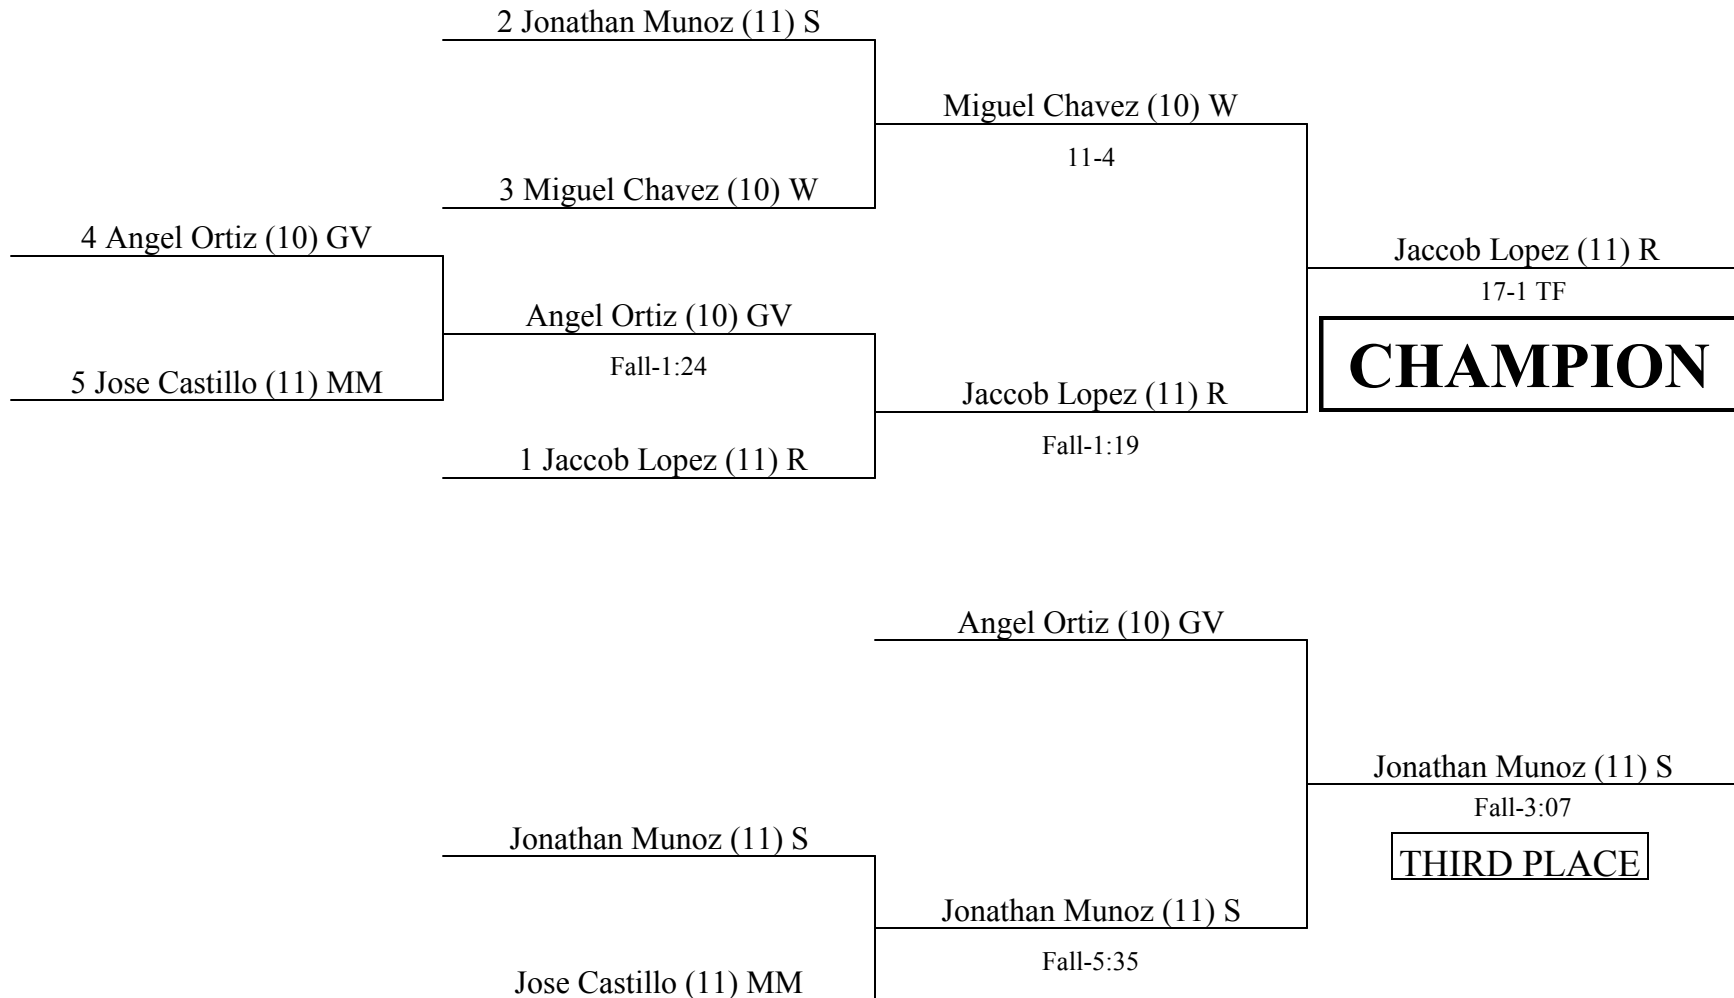

Weight Class 195 lb.