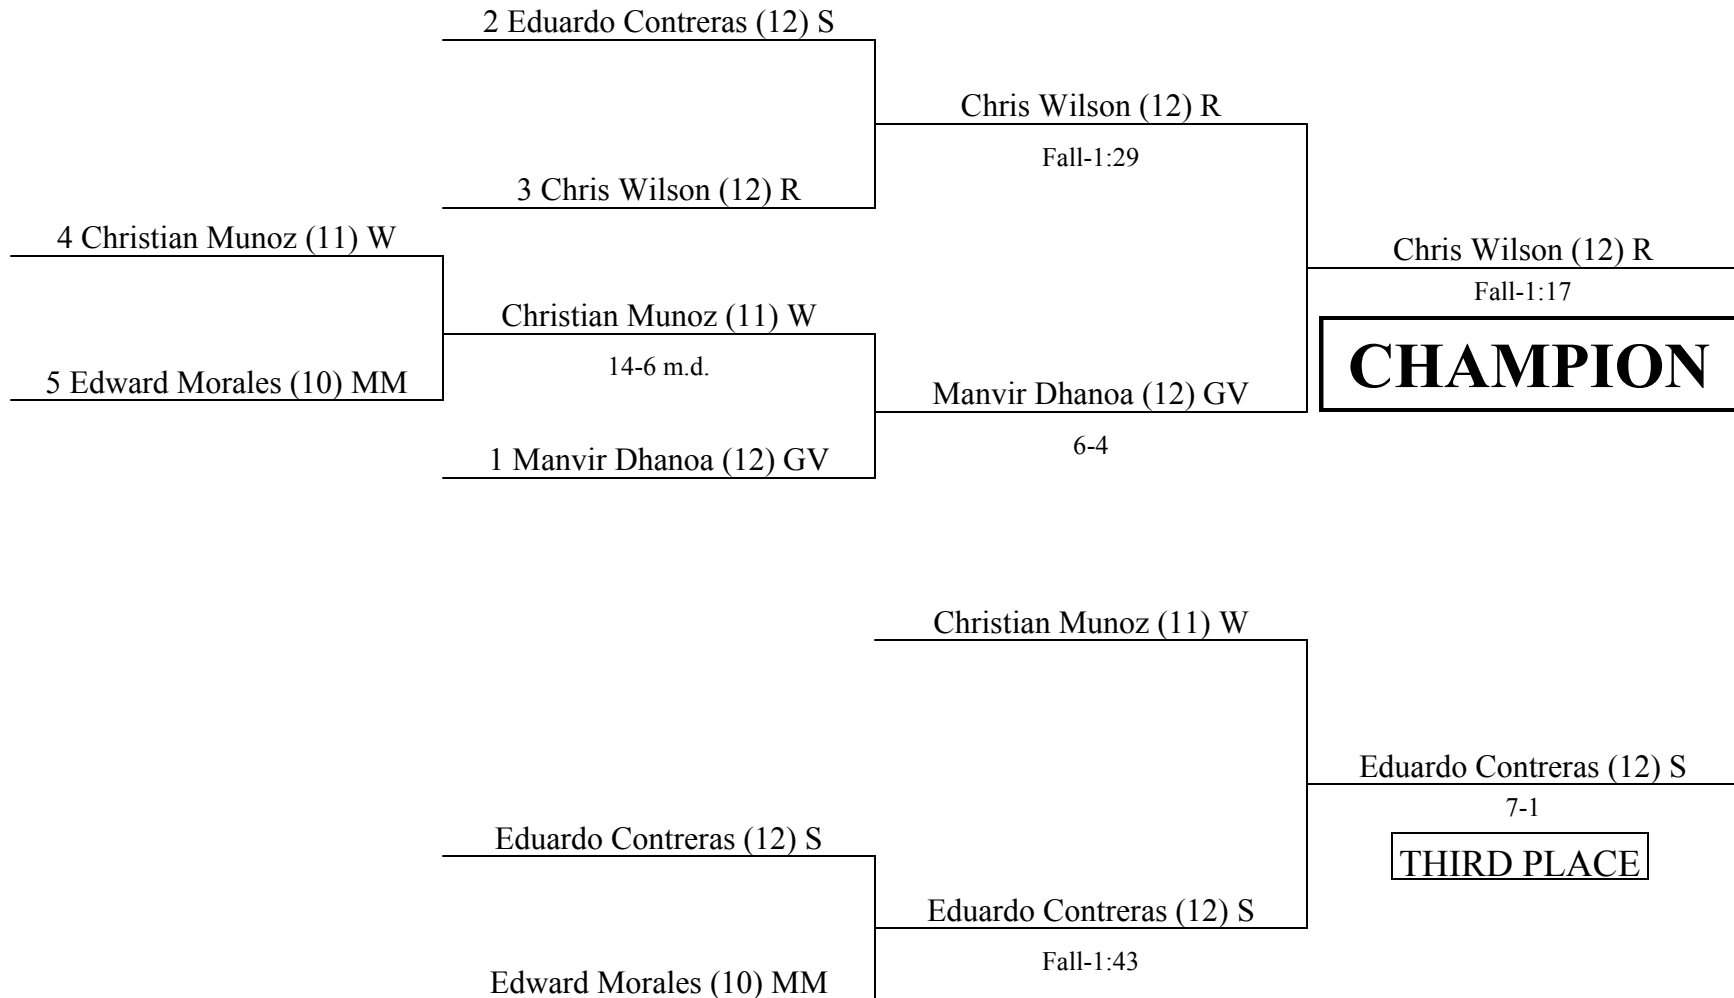

Tournament Director: Brett Clark

Weight Class 160 lb.

SOUTH YOSEMITE LEAGUE CHAMPIONSHIP

Mira Monte High School– February 14, 2014

Tournament Director: Brett Clark

Weight Class 170 lb.

SOUTH YOSEMITE LEAGUE CHAMPIONSHIP