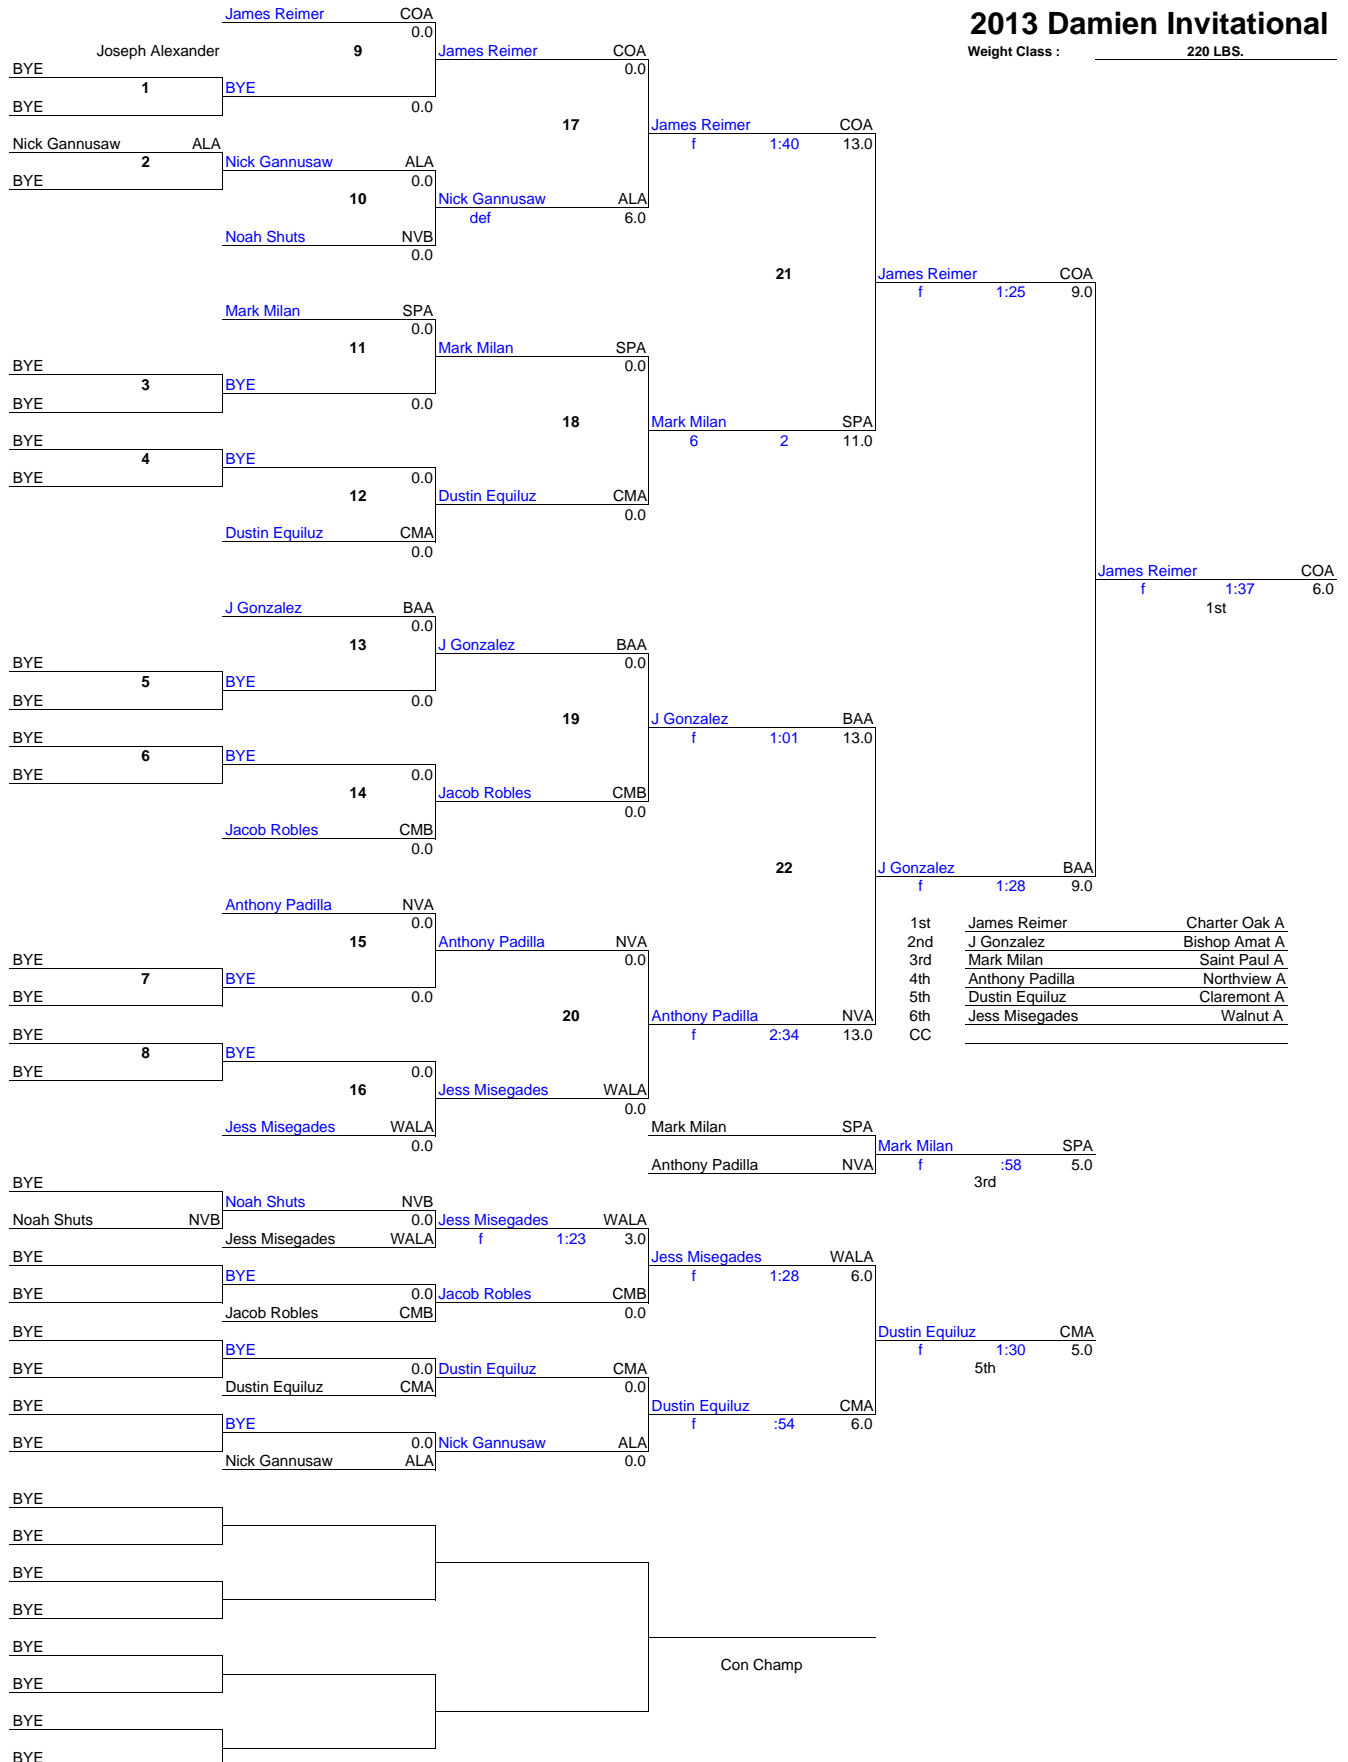

2013 Damien Invitational

Weight Class : 220 LBS.

1st	James Reimer	Charter Oak A
2nd	J Gonzalez	Bishop Amat A
3rd	Mark Milan	Saint Paul A
4th	Anthony Padilla	Northview A
5th	Dustin Equiluz	Claremont A
6th	Jess Misegades	Walnut A
CC