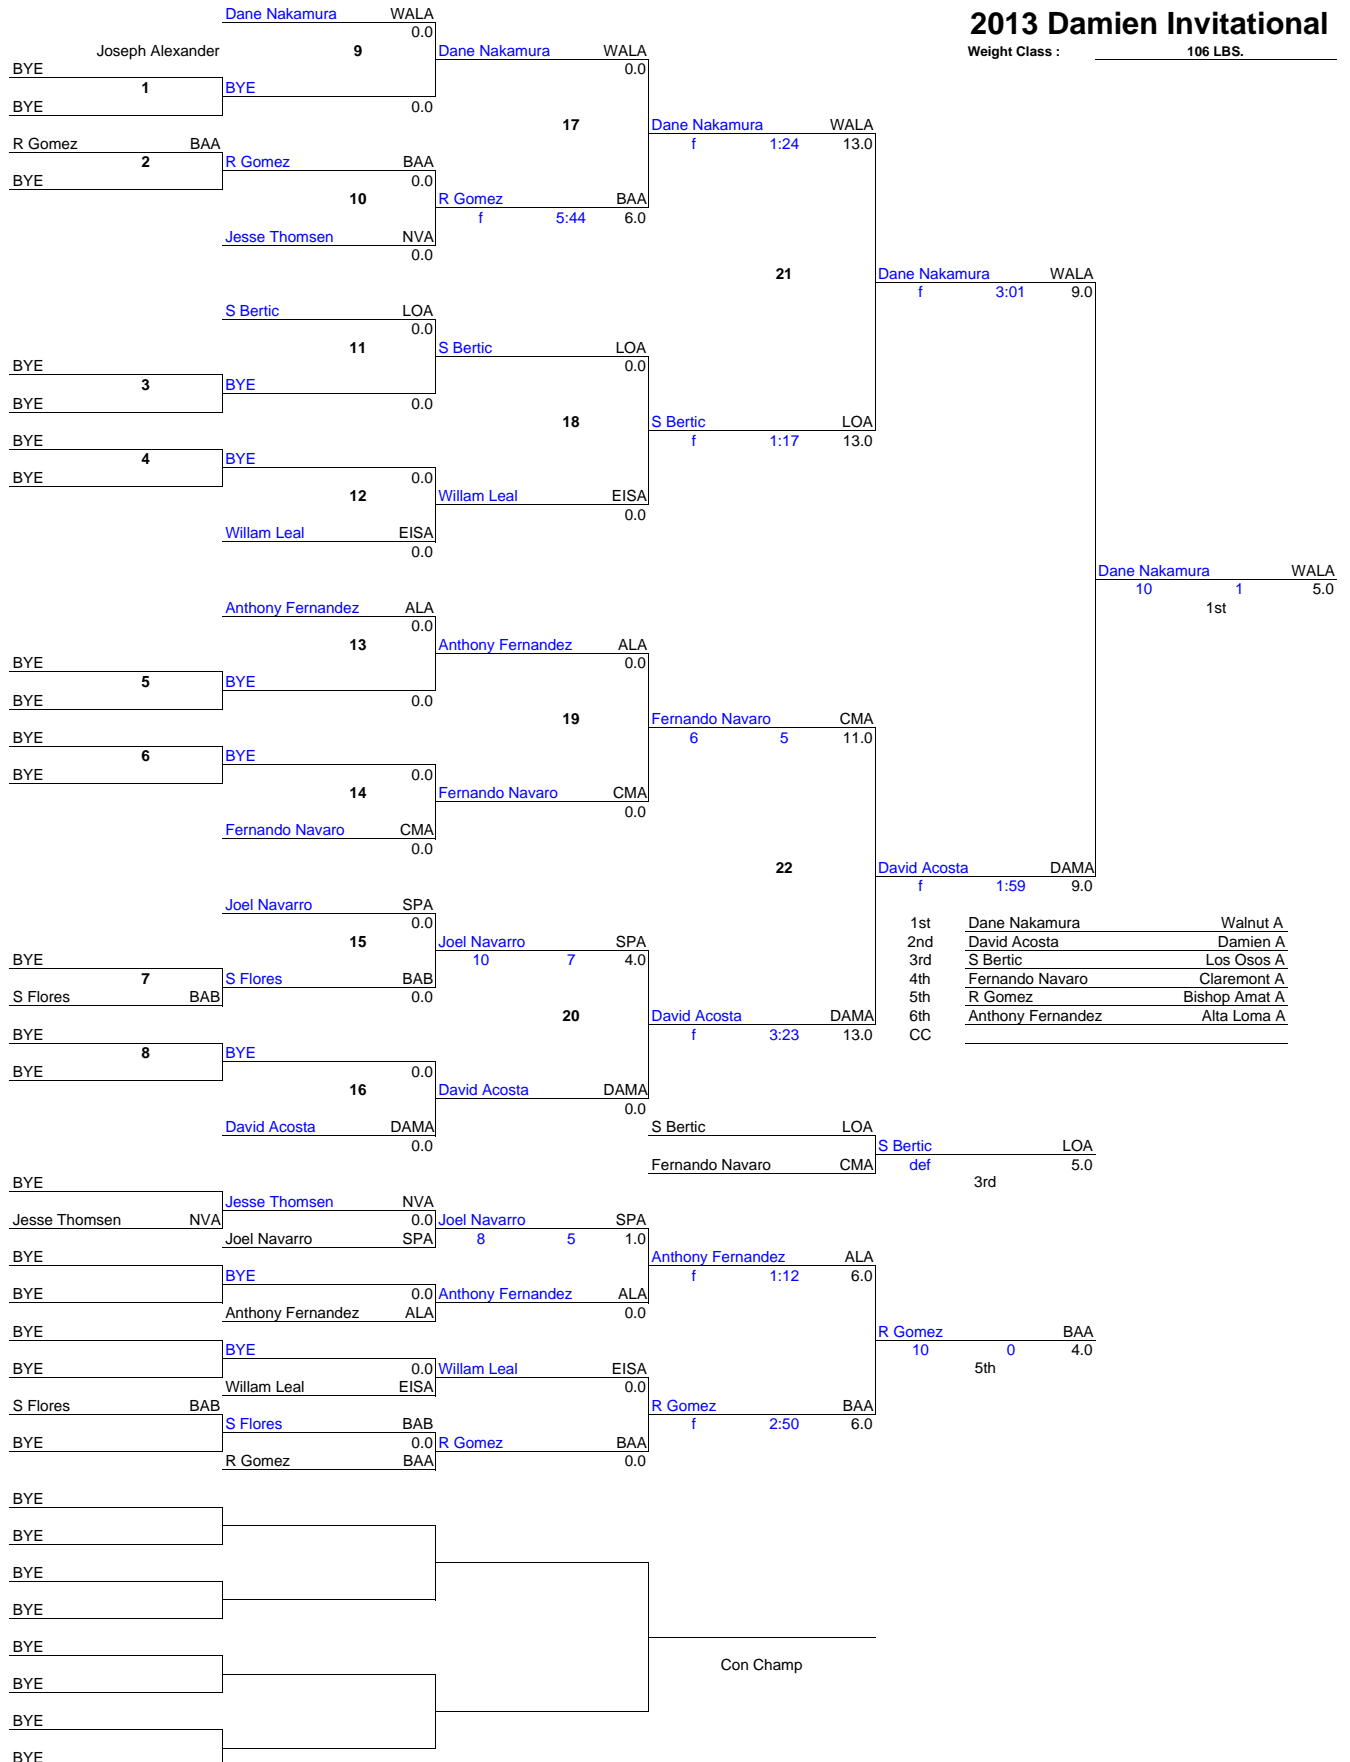

2013 Damien Invitational

Weight Class : 106 LBS.