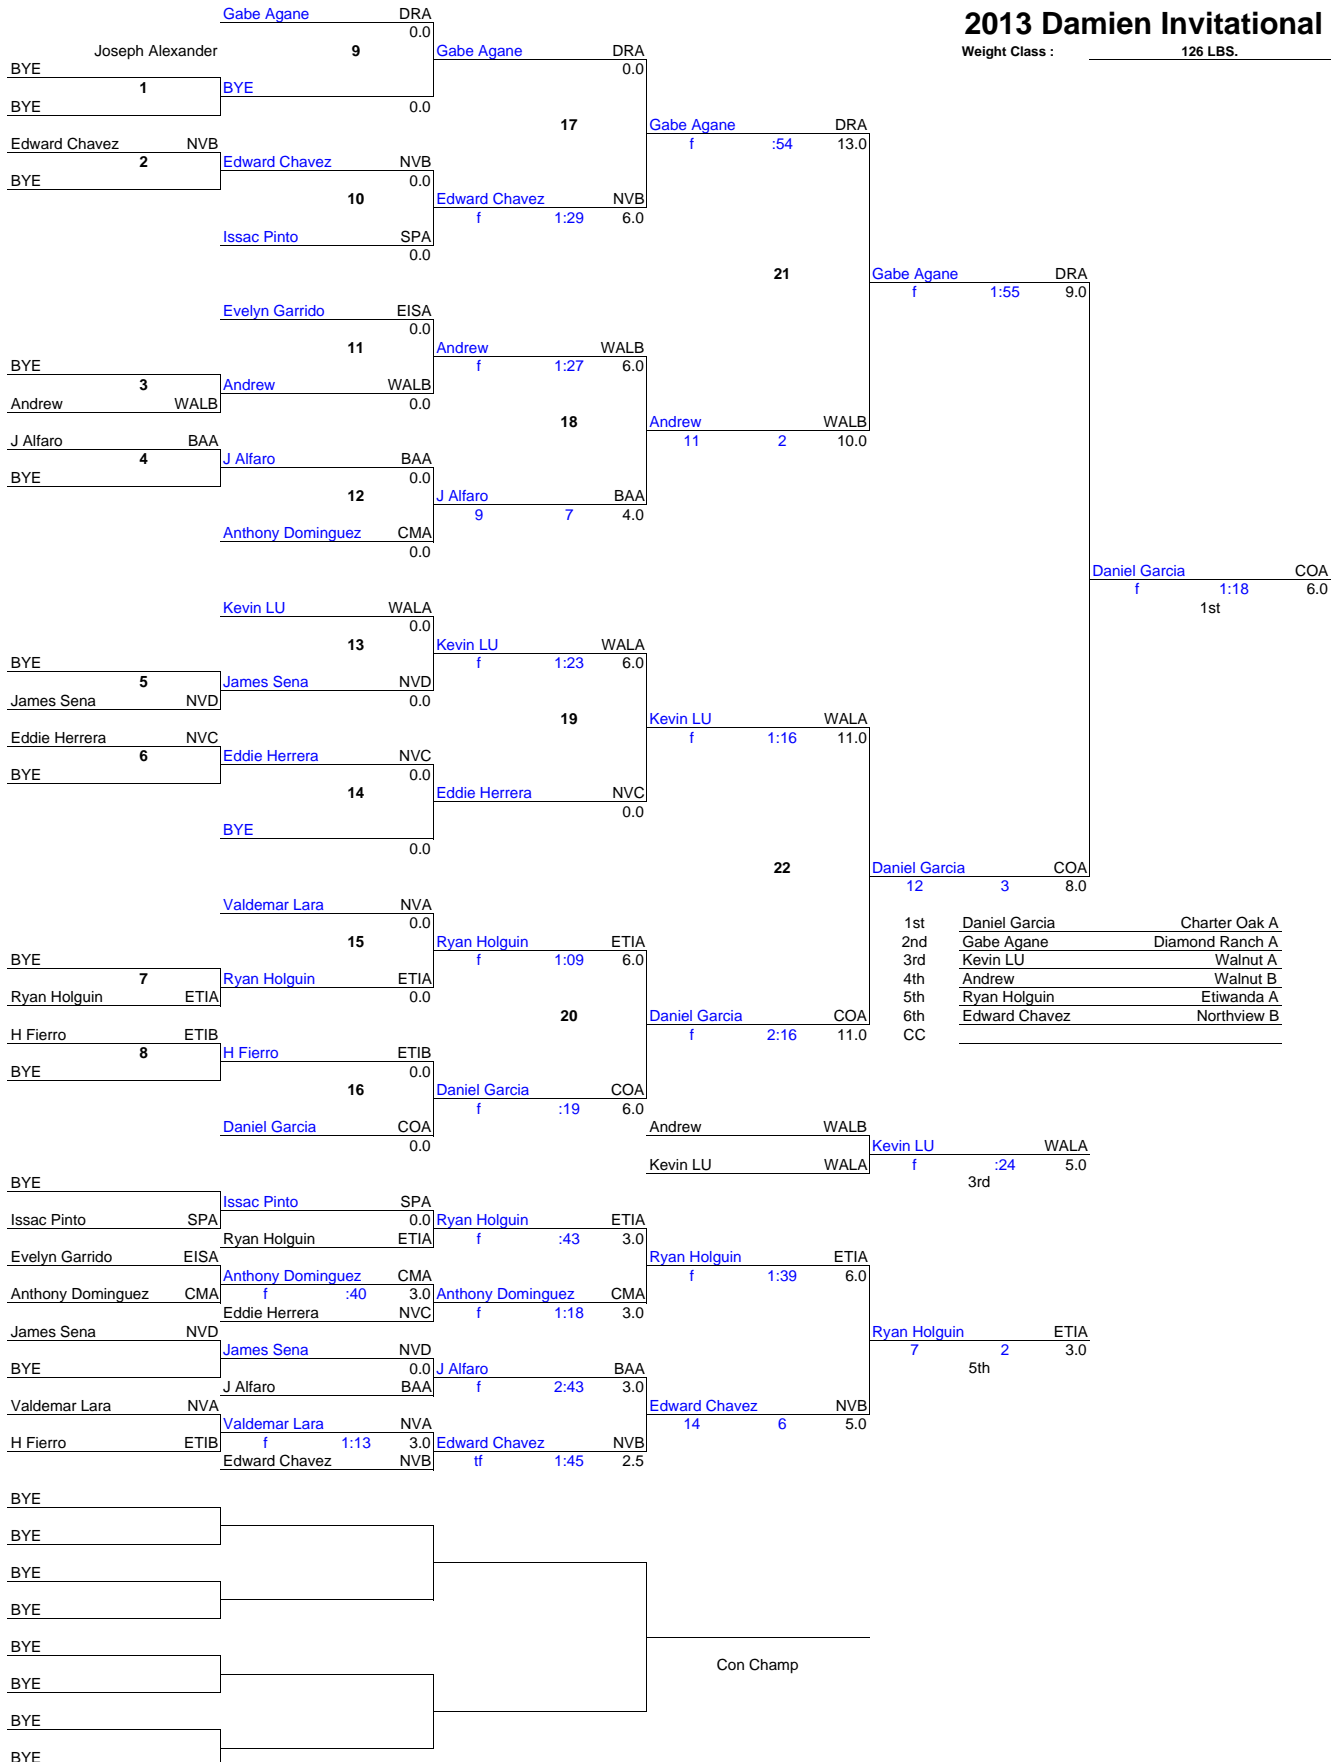

2013 Damien Invitational

Weight Class : 126 LBS.