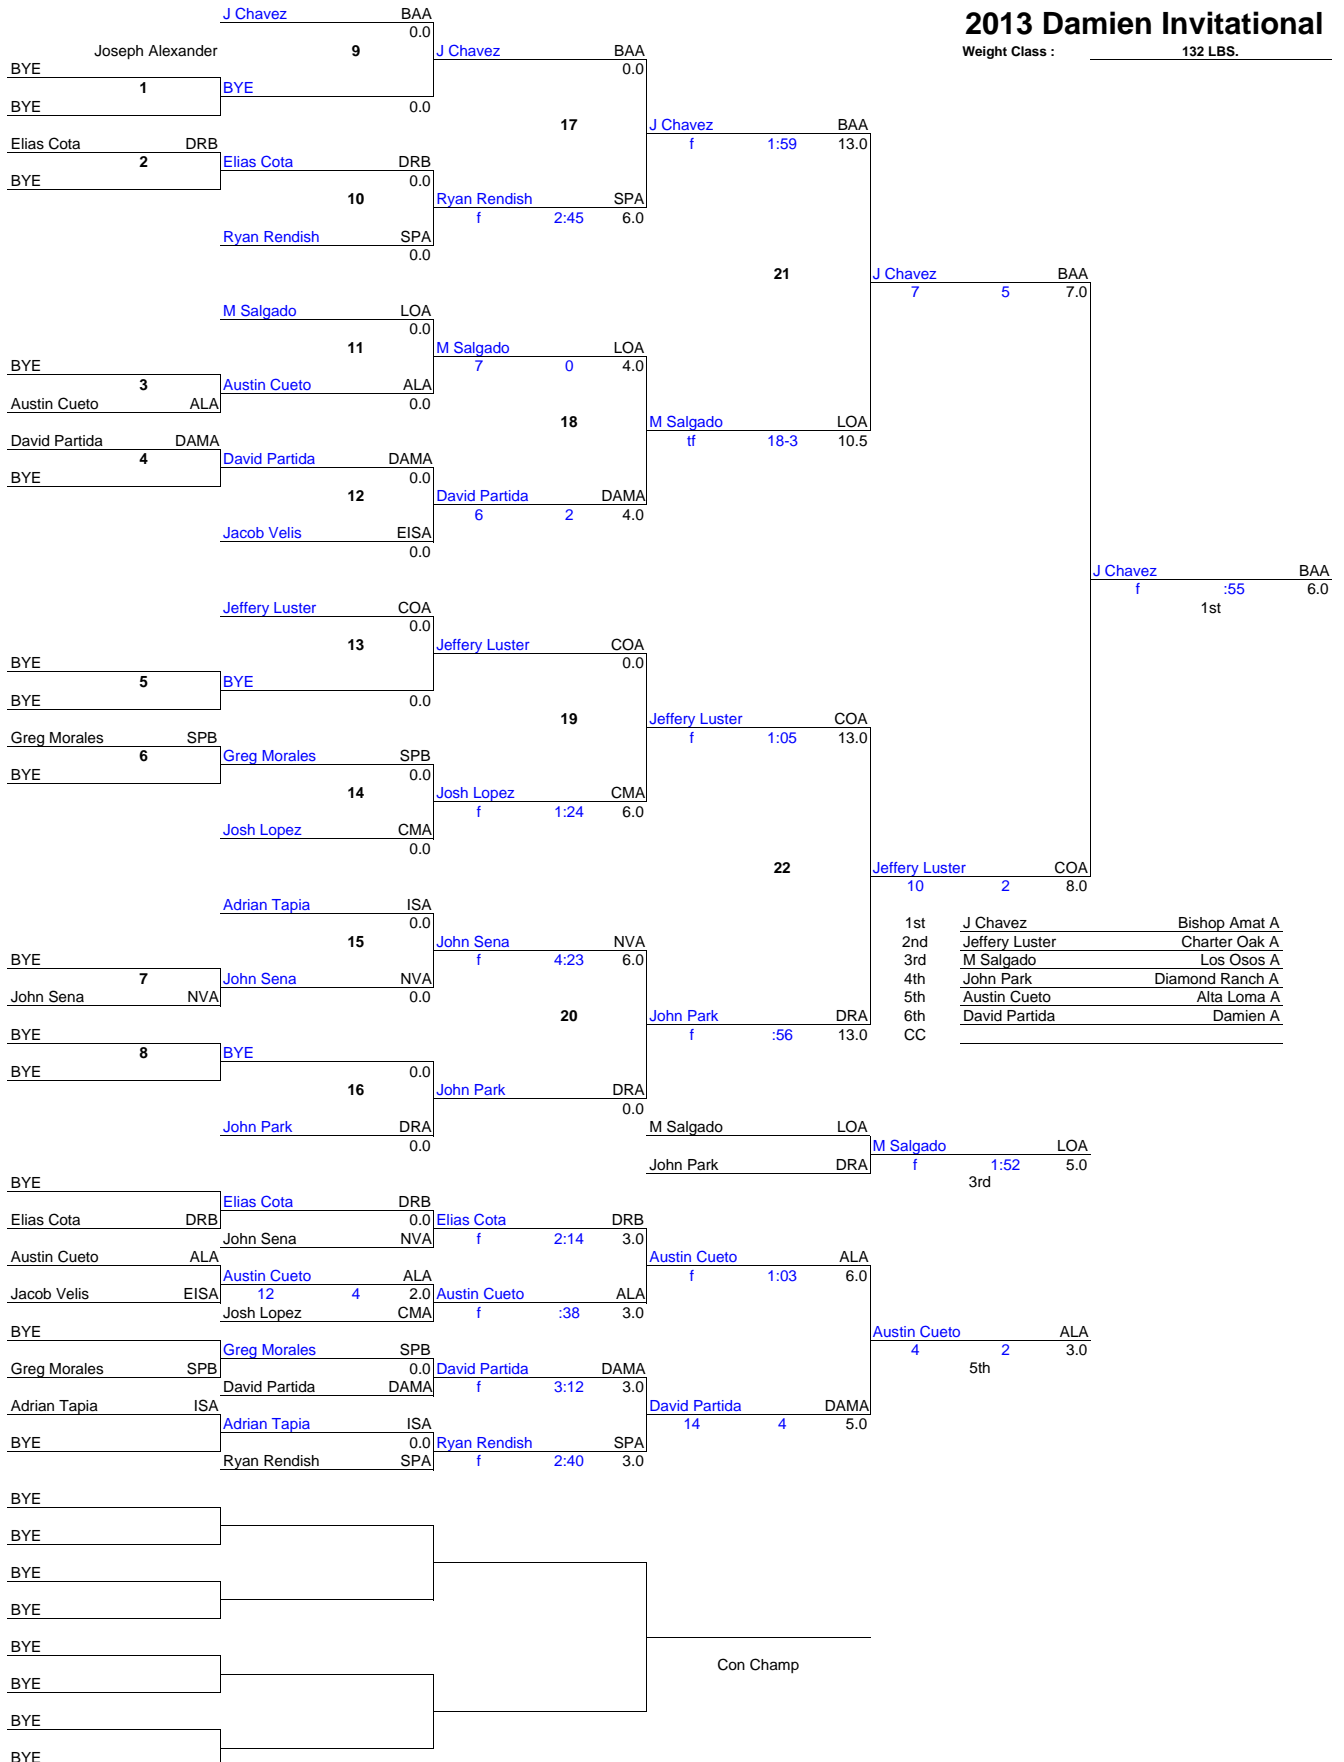

2013 Damien Invitational

Weight Class : 132 LBS.