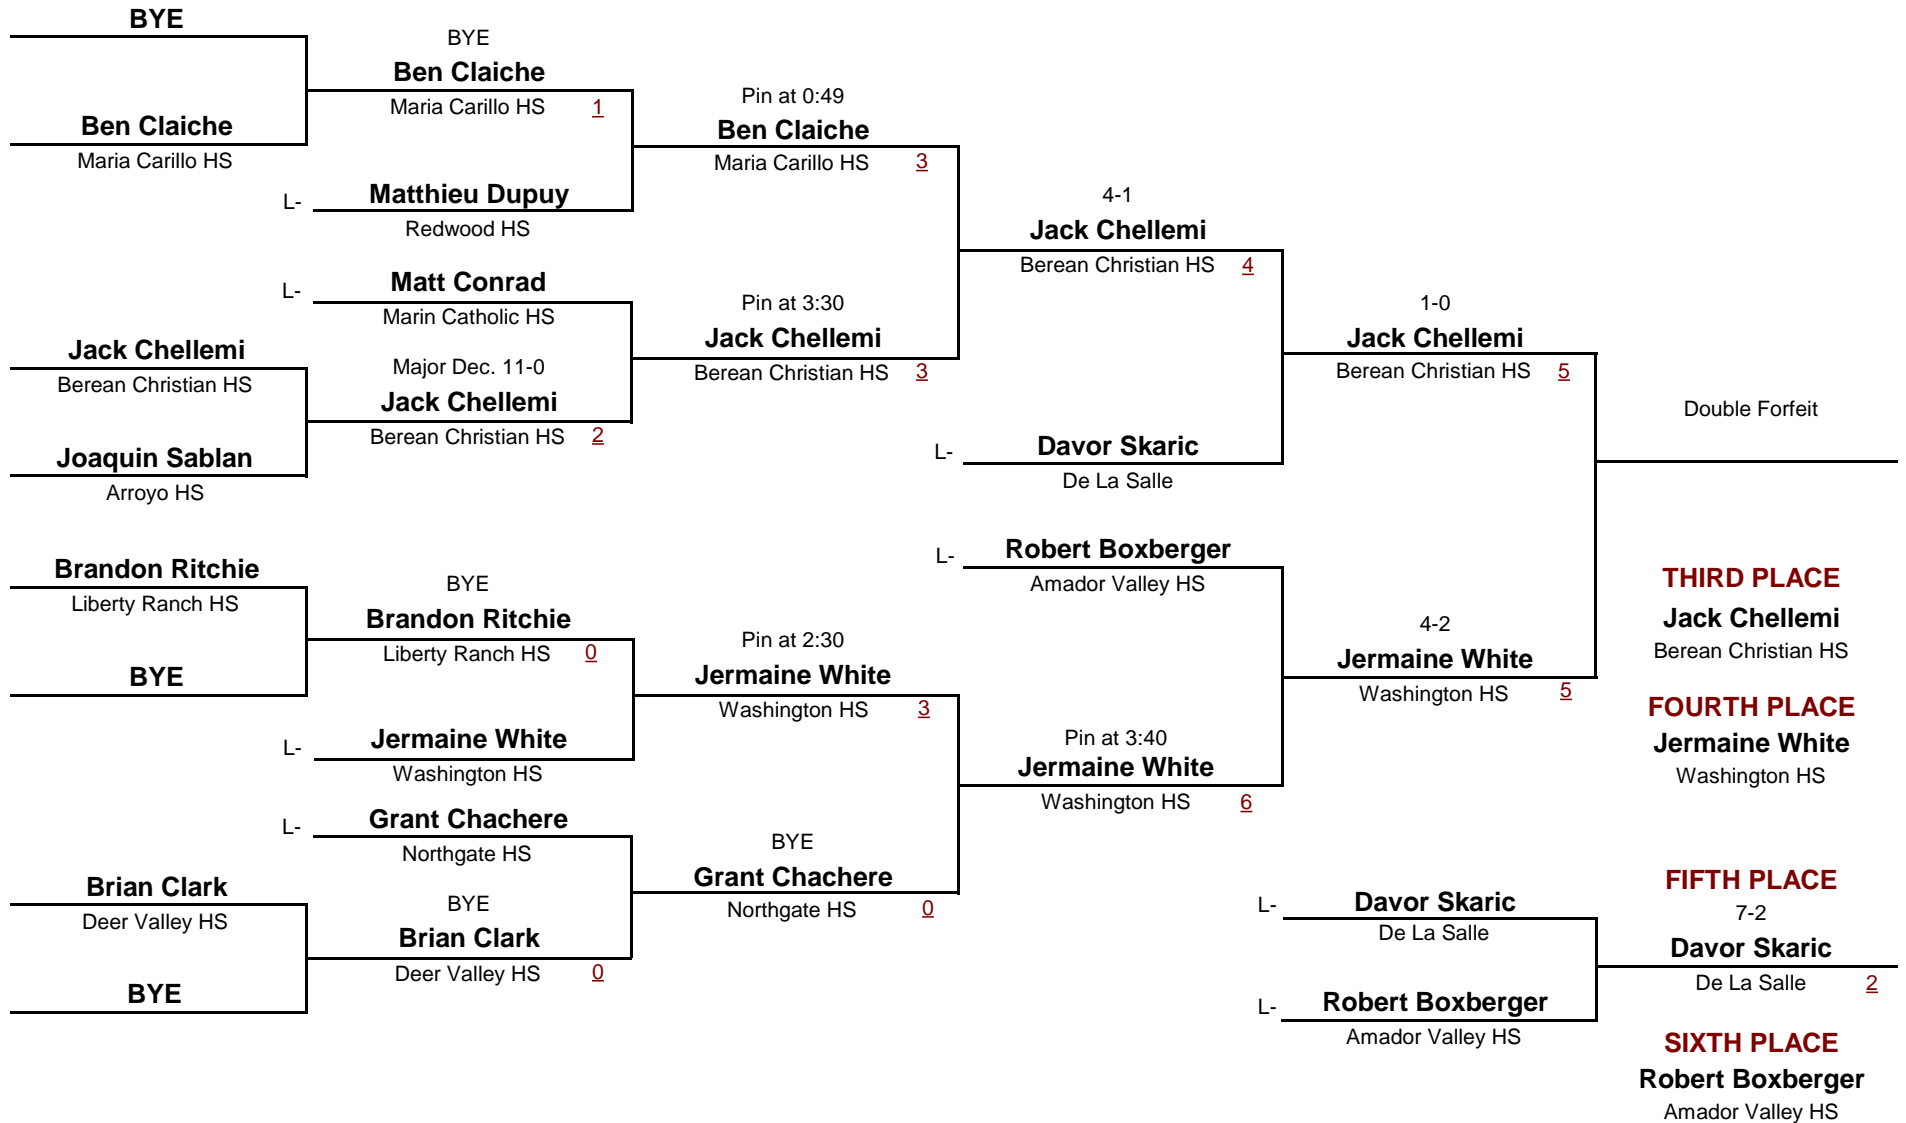

VARSITY

DIVISION

182

WEIGHT

2015 Clayton Valley Invitational

January 10, 2015

Consolation Rounds