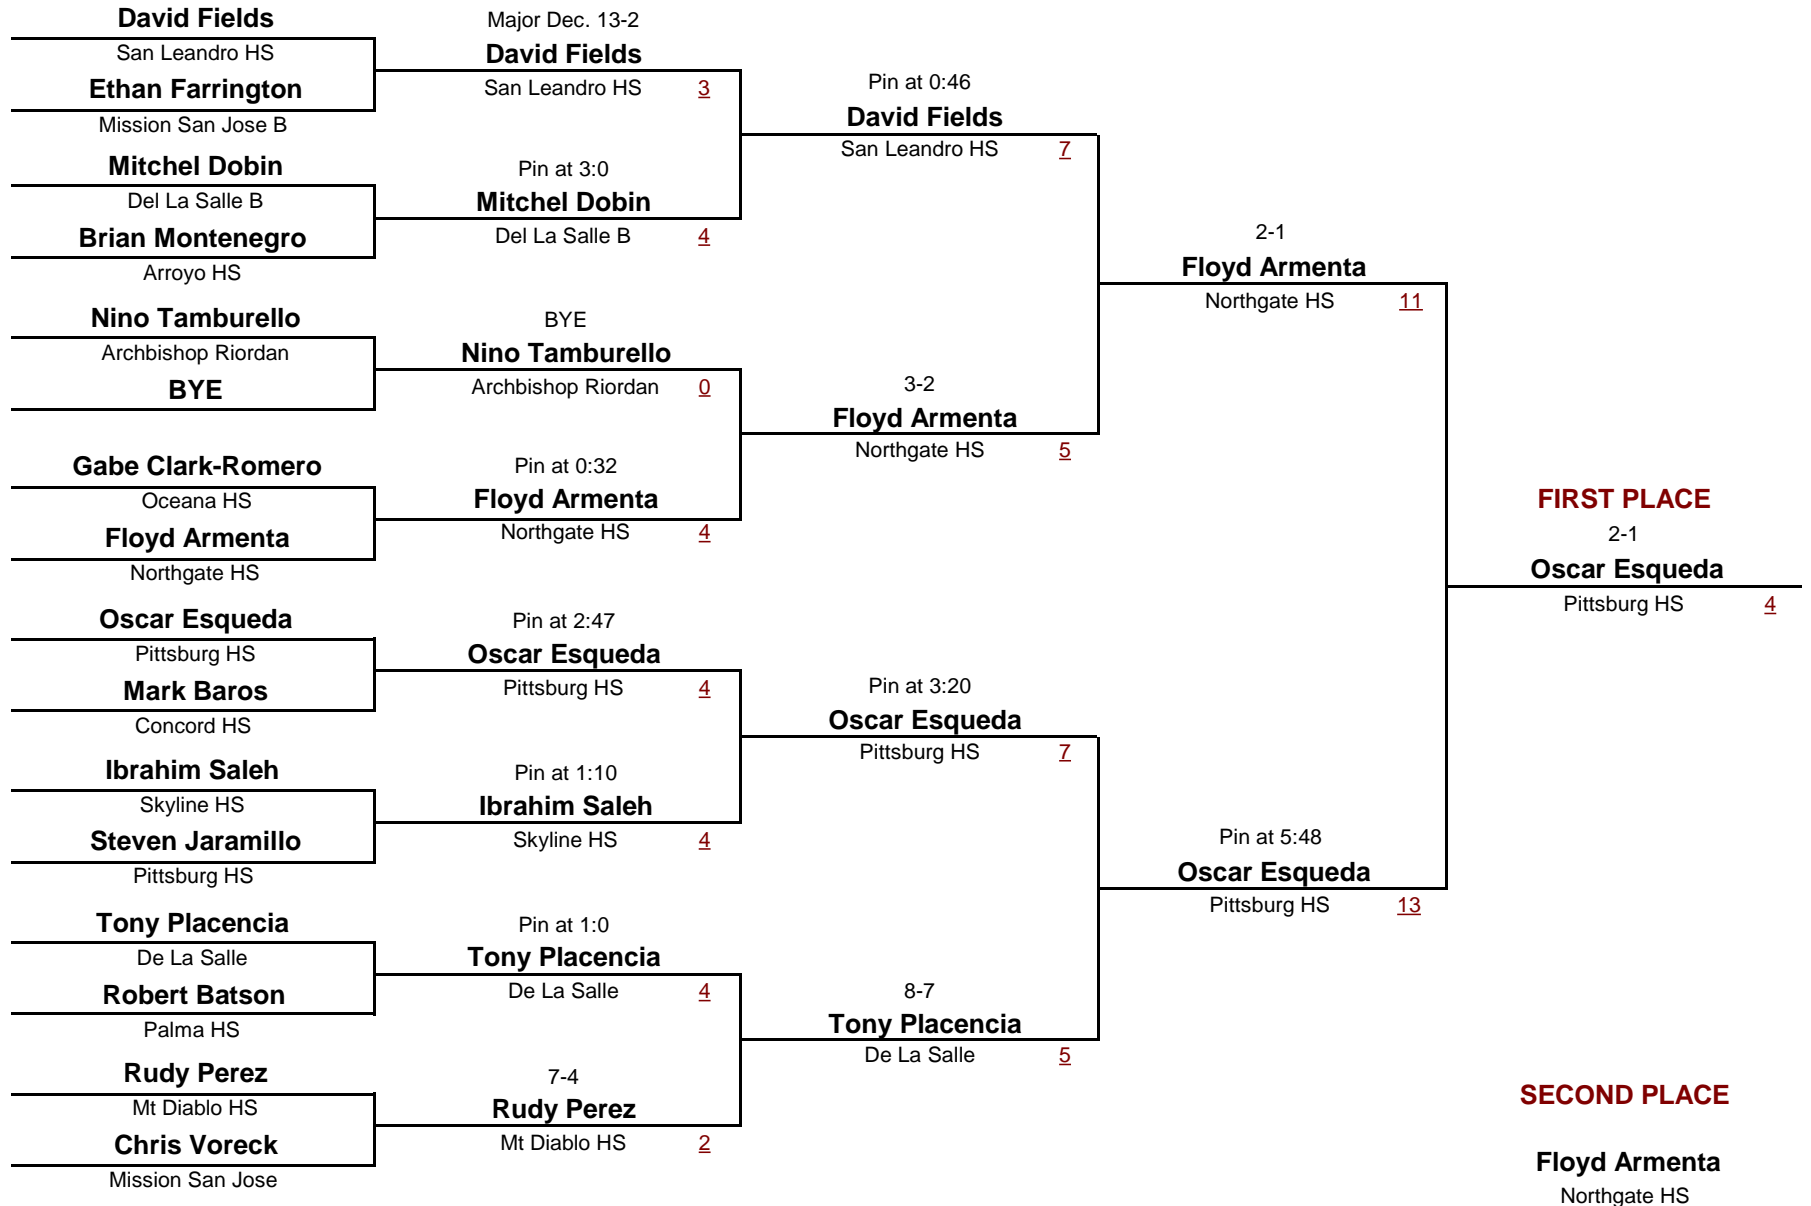

**VARSITY**

DIVISION

**220**

WEIGHT

**2015 Clayton Valley Invitational**

January 10, 2015

**Championship Rounds**

0