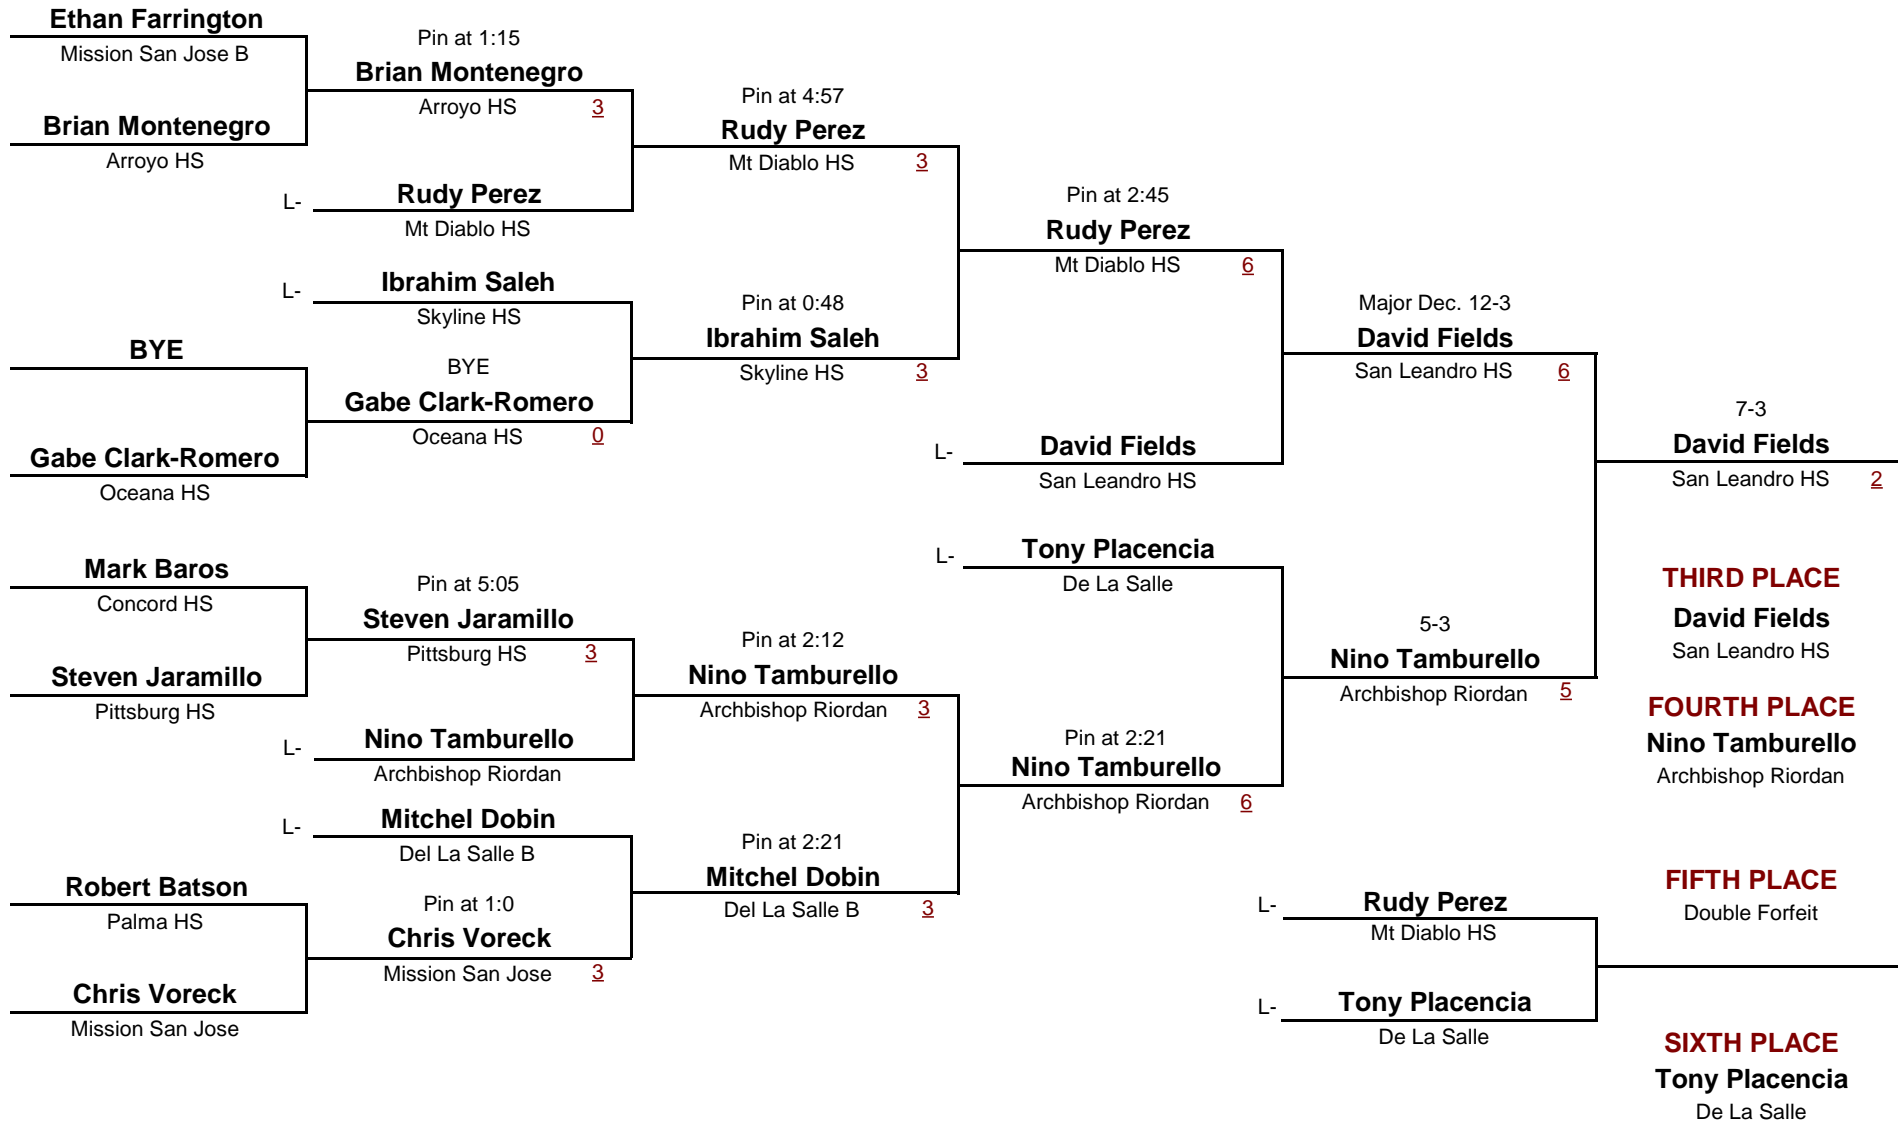

**VARSITY**

DIVISION

**220**

WEIGHT

**2015 Clayton Valley Invitational**

January 10, 2015

**Consolation Rounds**

**VARSITY**