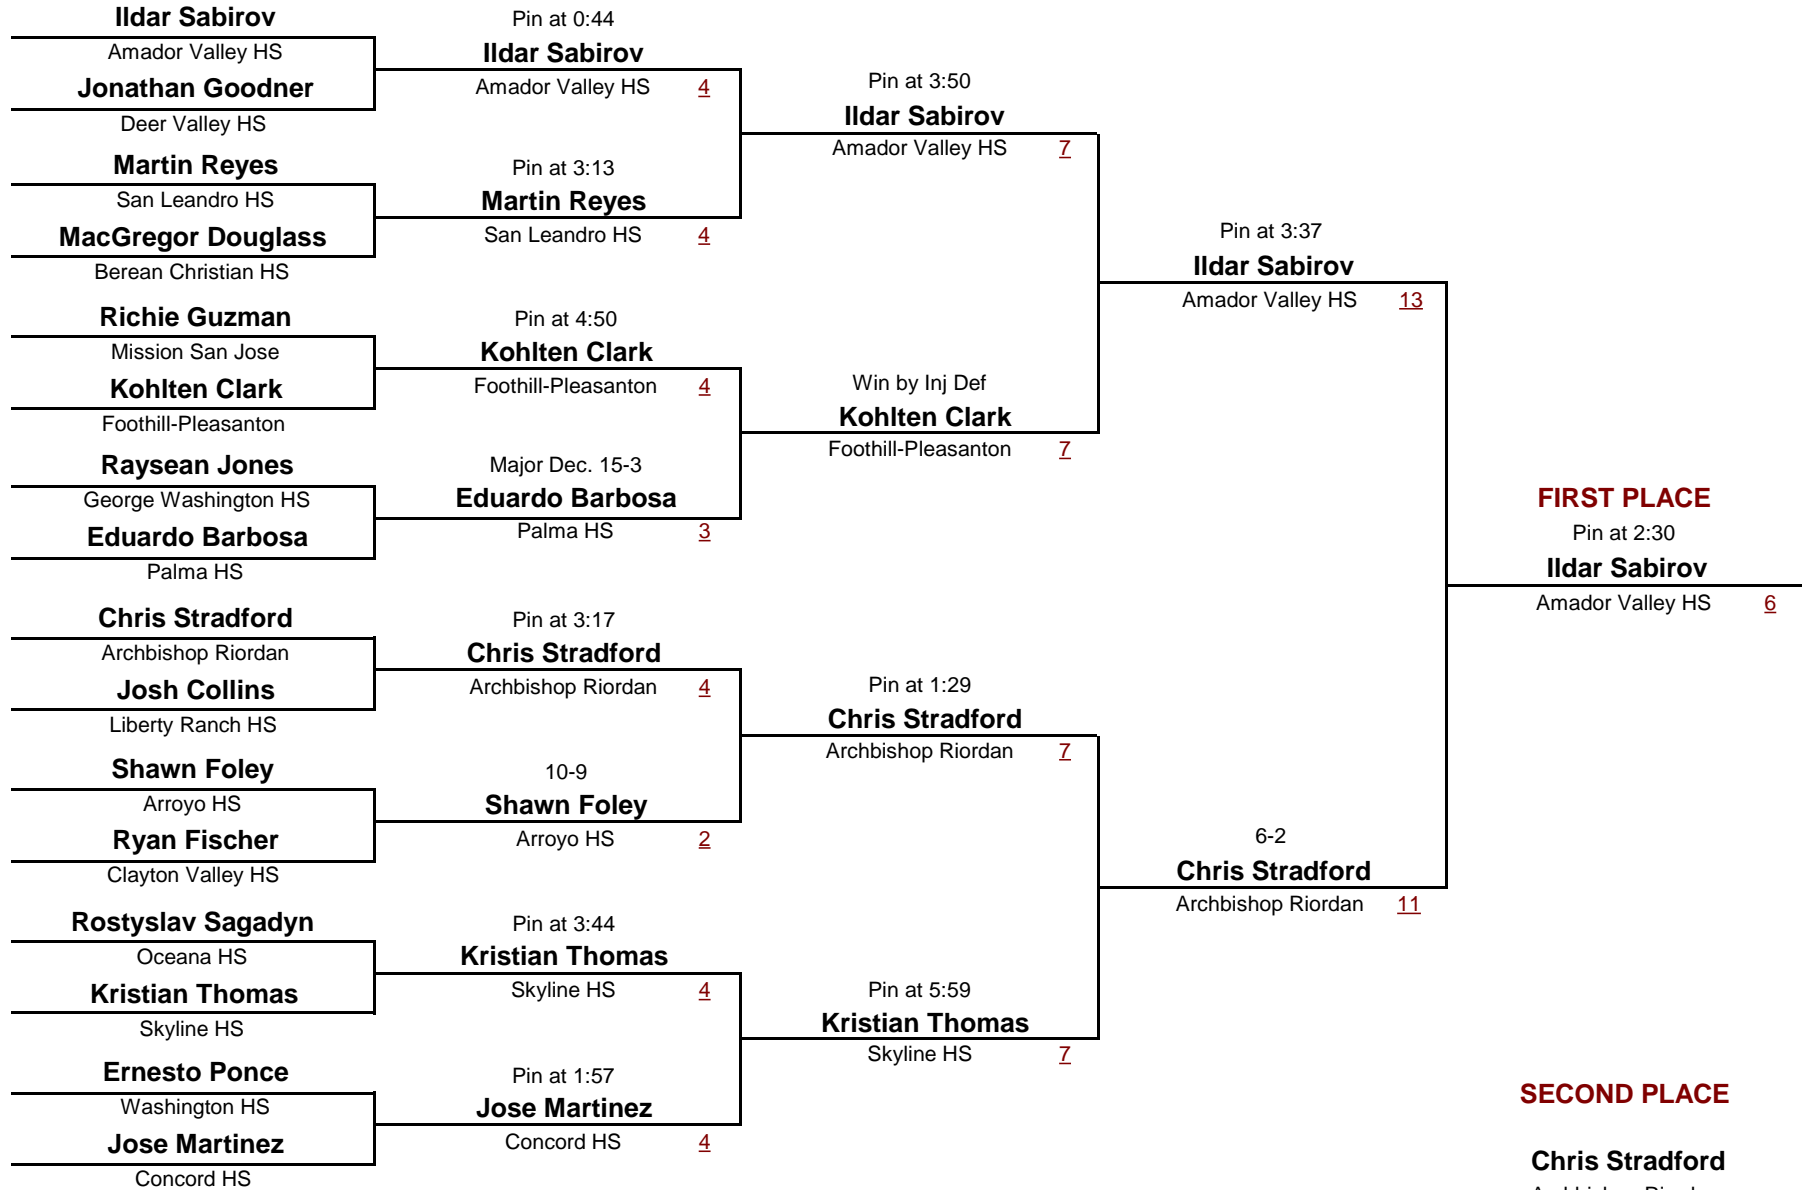

DIVISION

**285**

WEIGHT

**2015 Clayton Valley Invitational**

January 10, 2015

**Championship Rounds**

0