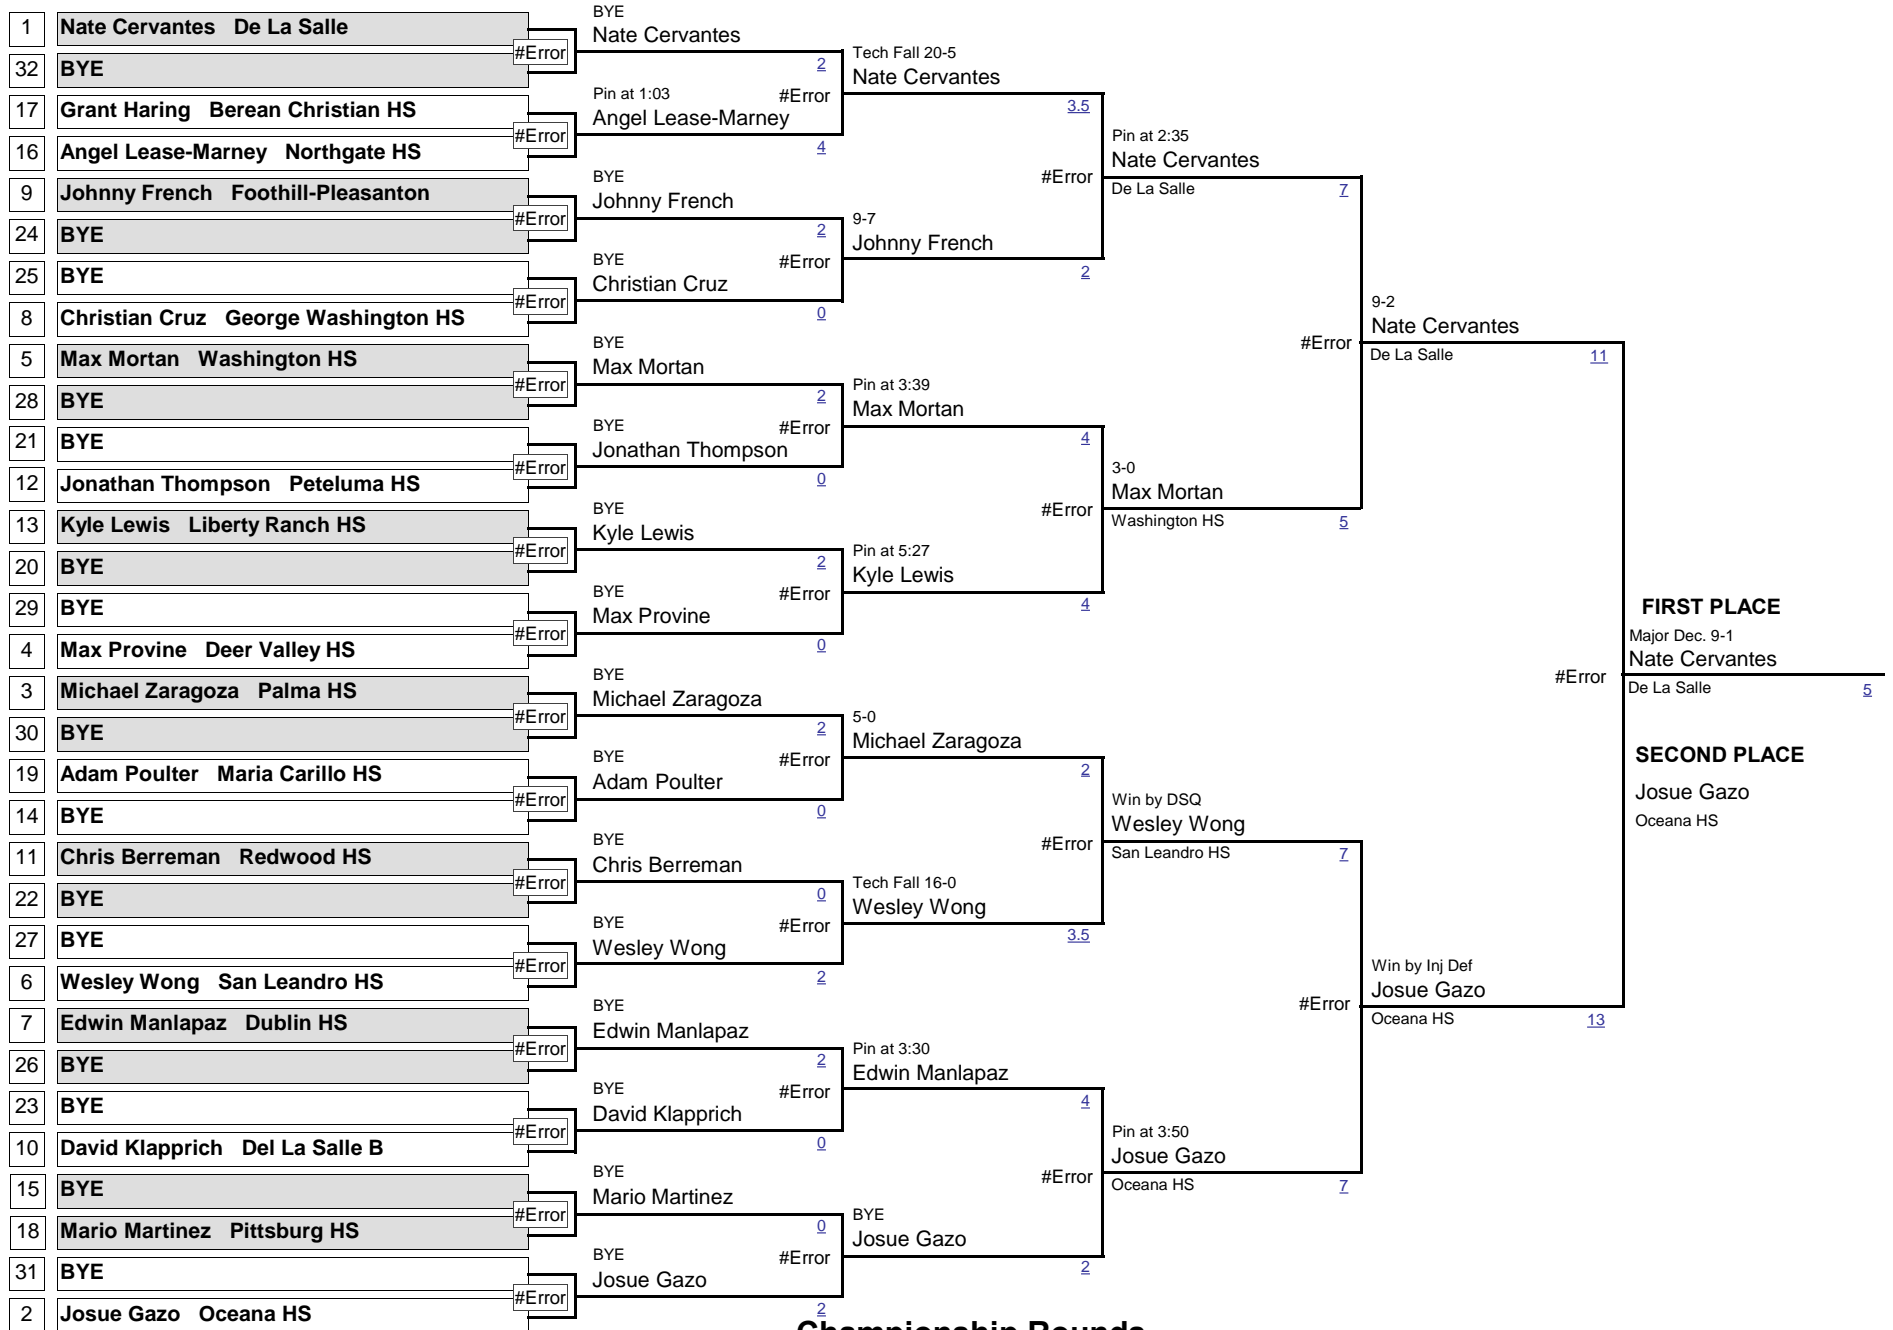

VARSITY

138

2015 Clayton Valley Invitational

DIVISION

WEIGHT

January 10, 2015