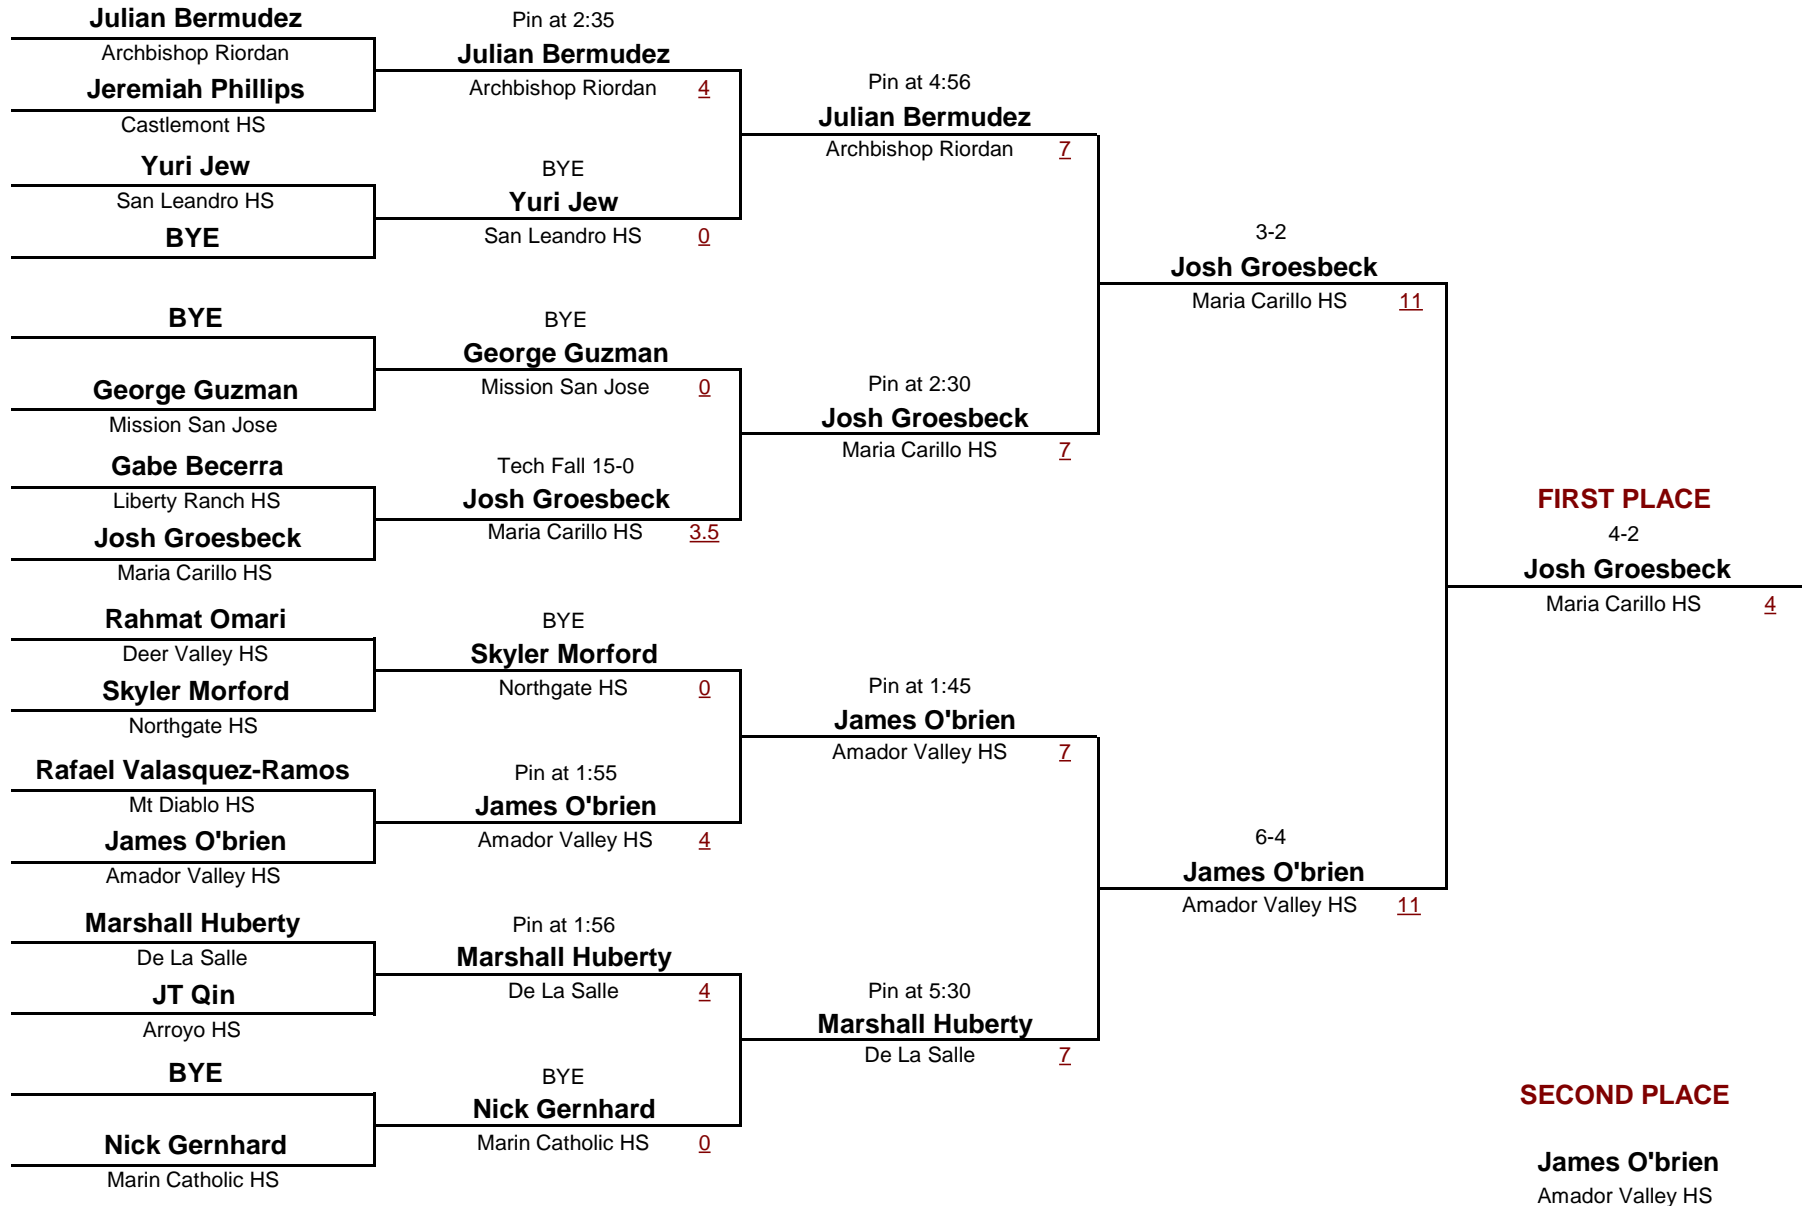

VARSITY

DIVISION

195

WEIGHT

2015 Clayton Valley Invitational

January 10, 2015

Championship Rounds

0