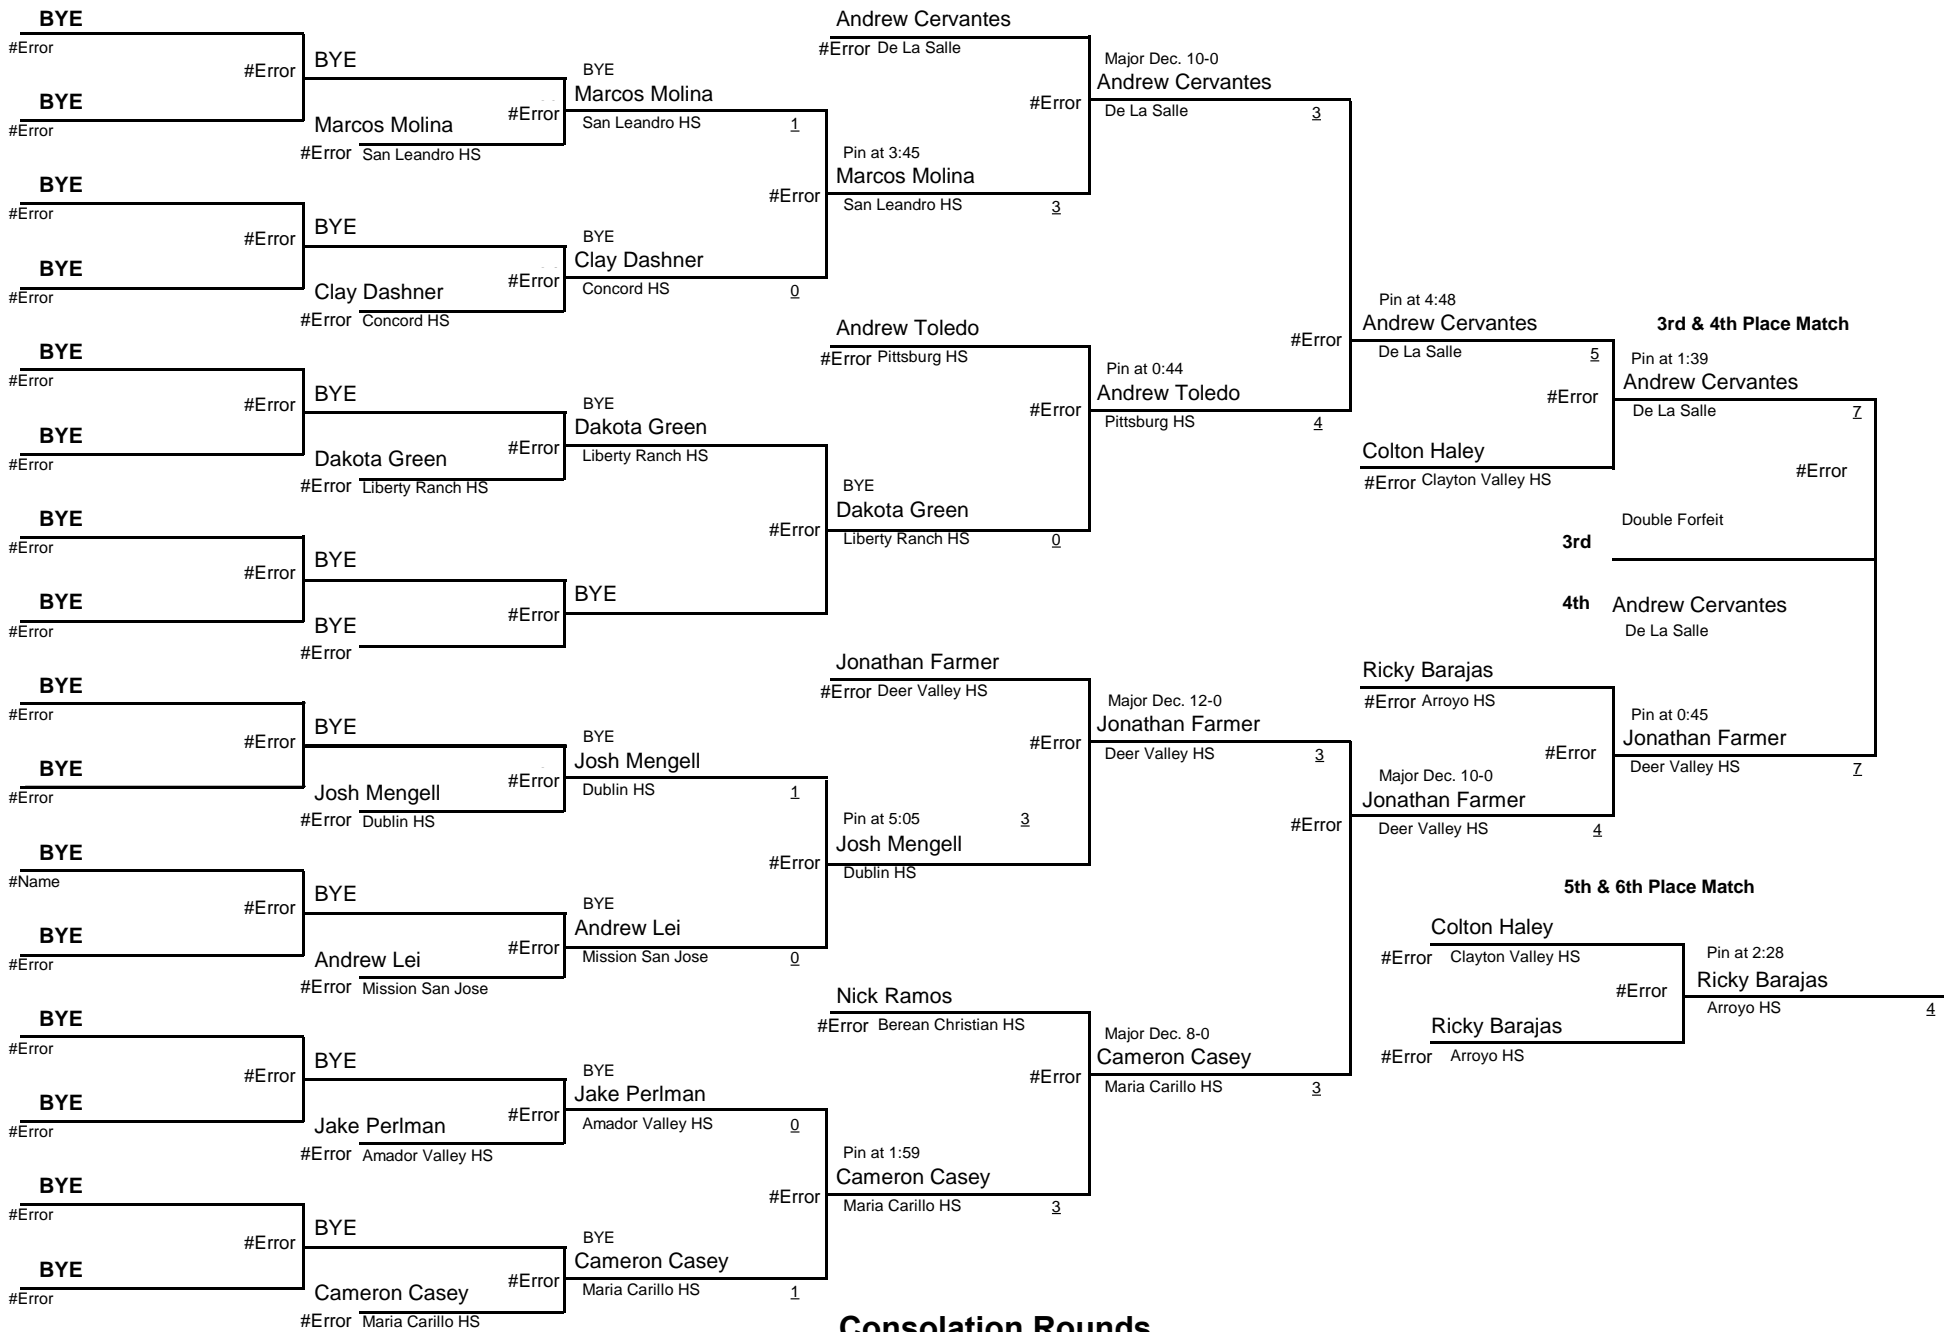

# 2015 Clayton Valley Invitational

January 10, 2015