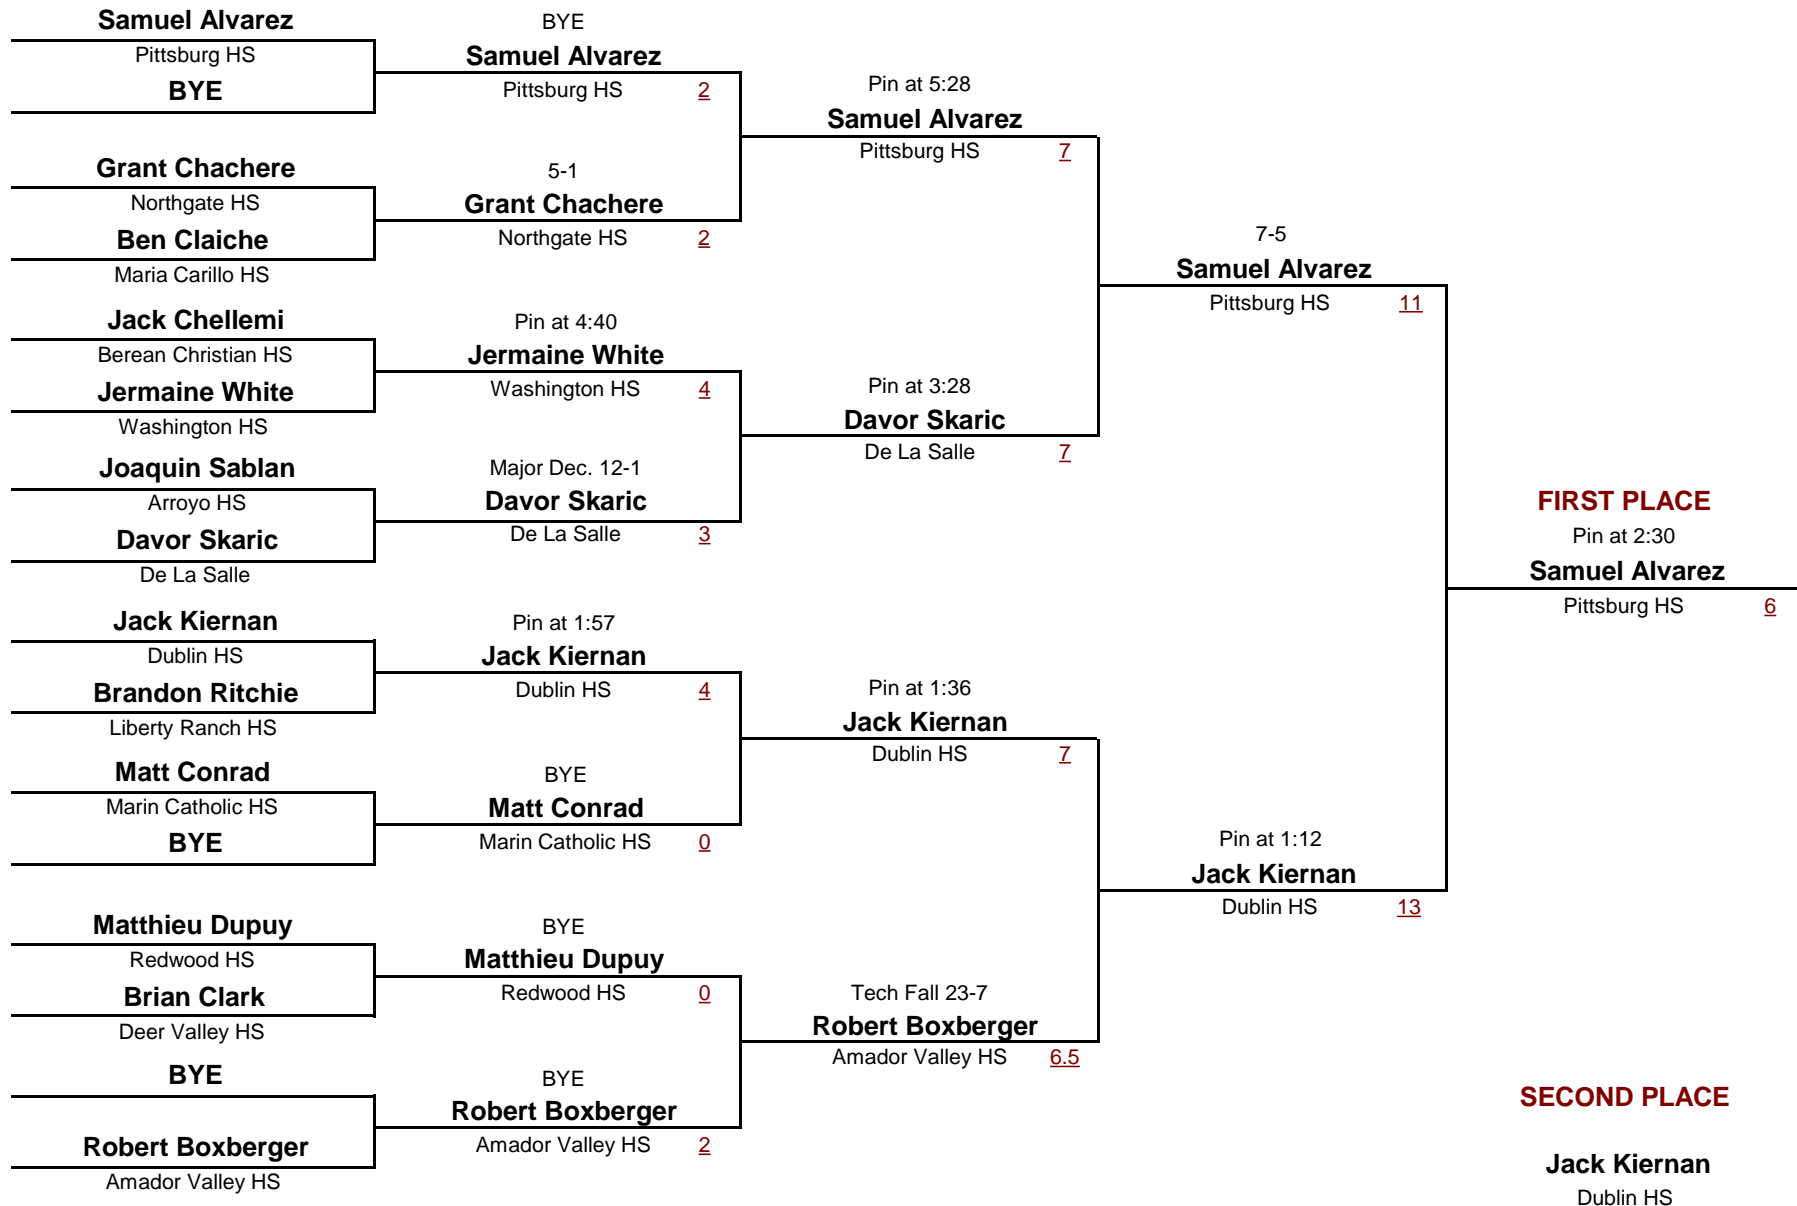

VARSITY

DIVISION

182

WEIGHT

2015 Clayton Valley Invitational

January 10, 2015

Championship Rounds

0