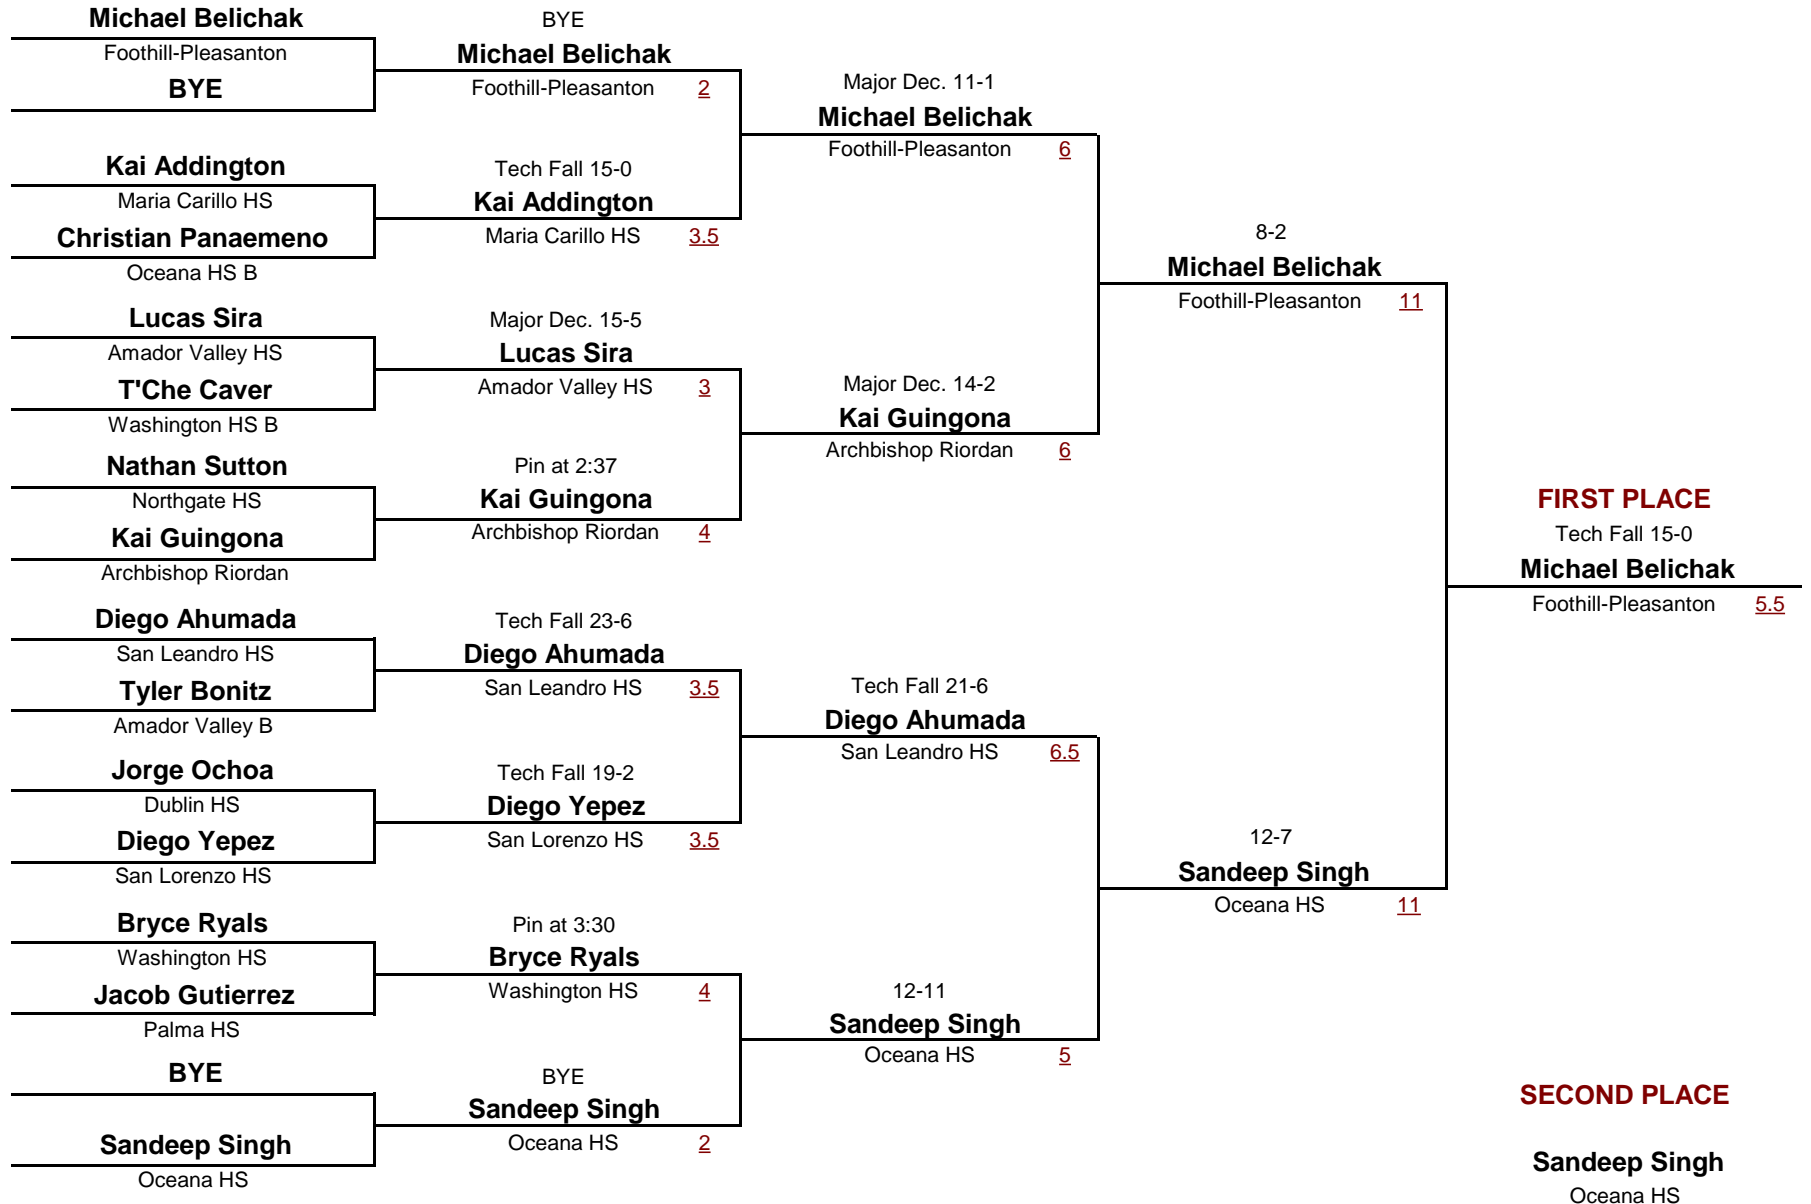

VARSITY

DIVISION

113

WEIGHT

2015 Clayton Valley Invitational

January 10, 2015

Championship Rounds

0