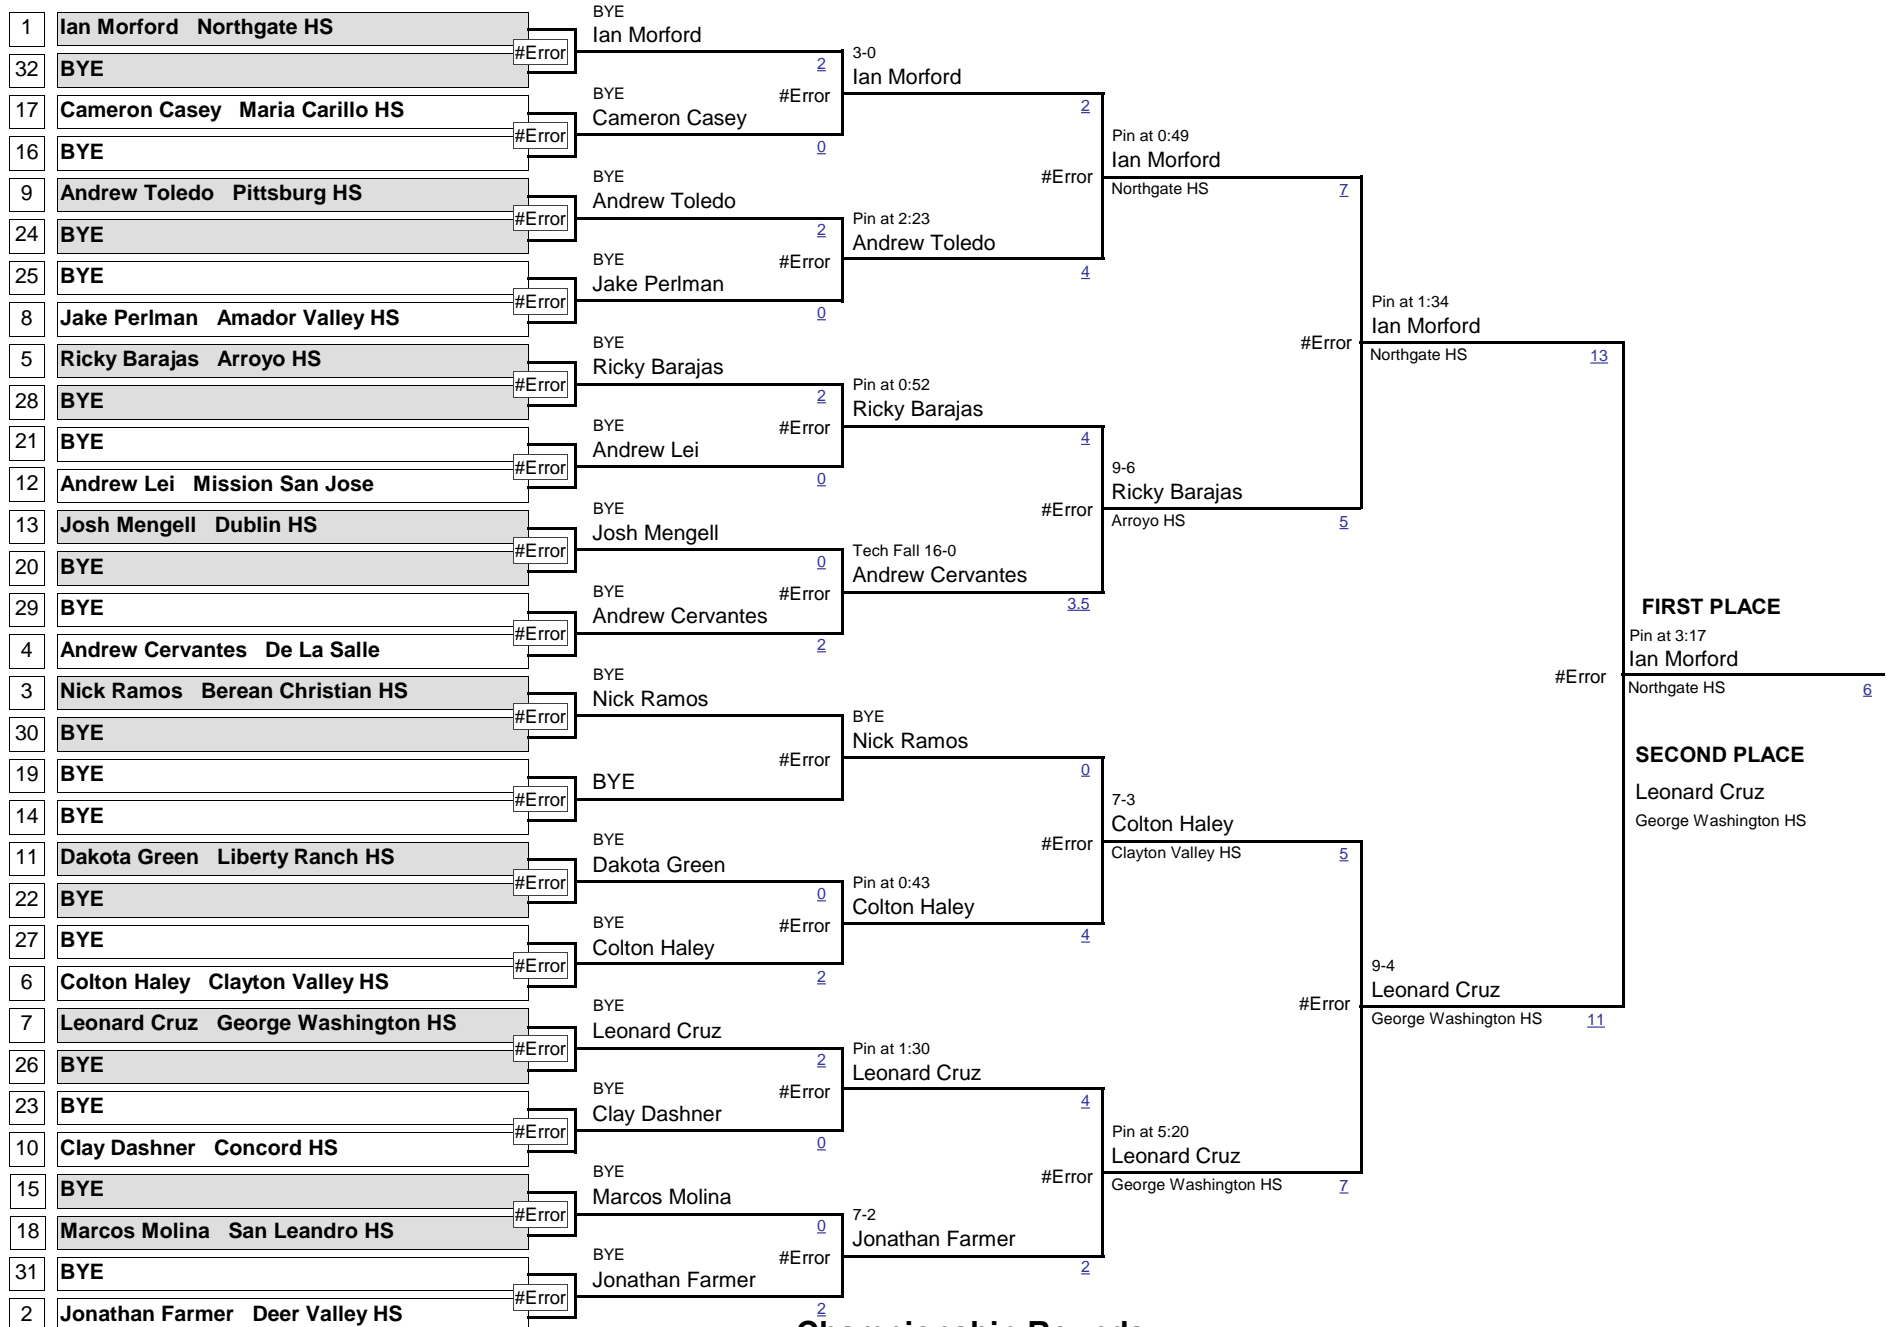

VARSITY

170

2015 Clayton Valley Invitational

DIVISION

WEIGHT

January 10, 2015