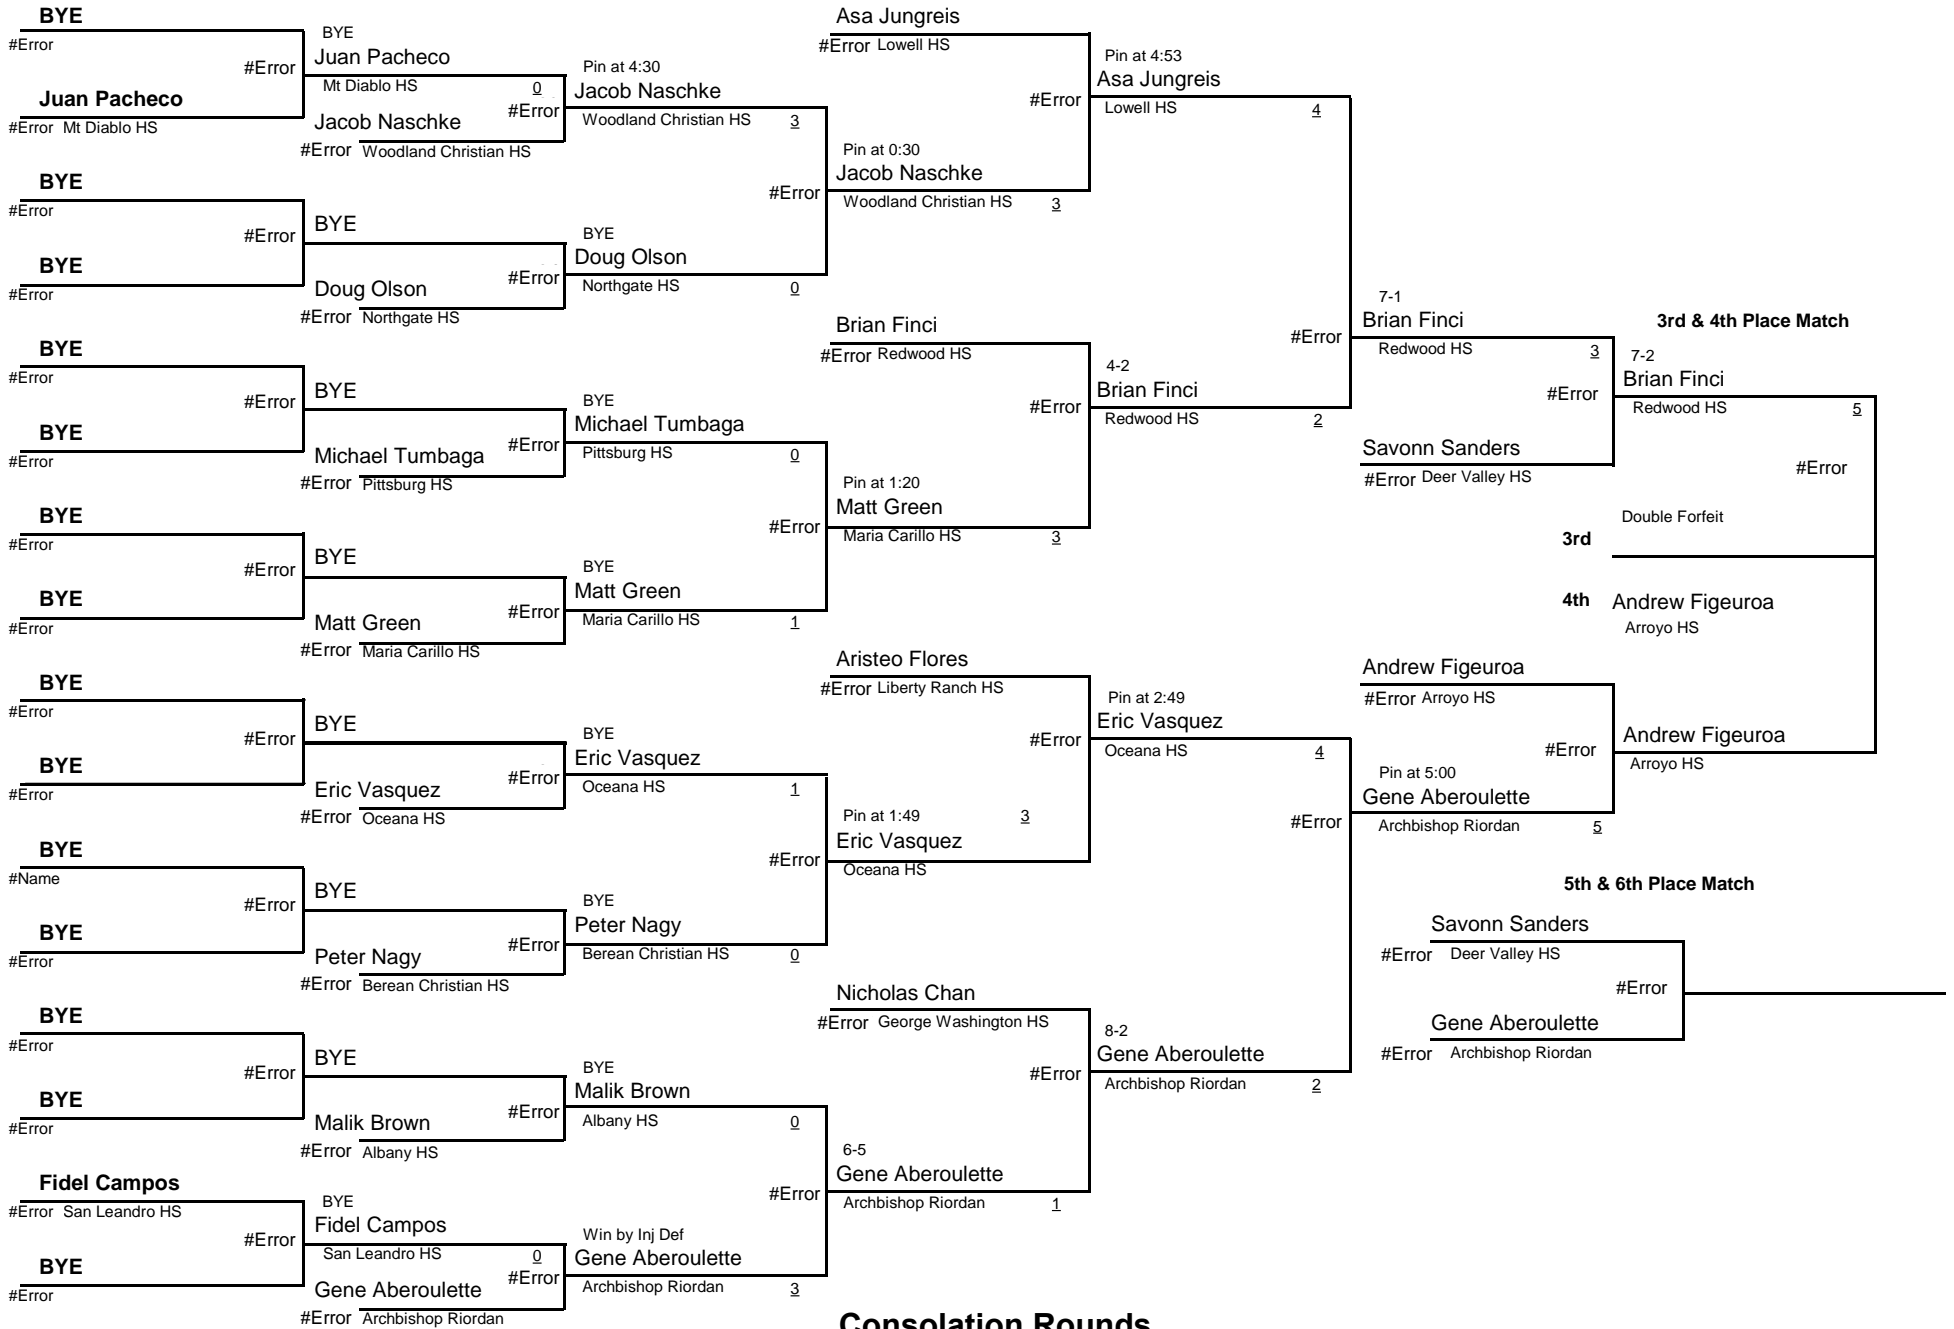

WEIGHT

**2015 Clayton Valley Invitational**

January 10, 2015

**Consolation Rounds**

[Underlined numbers, if shown, are TEAM POINTS]