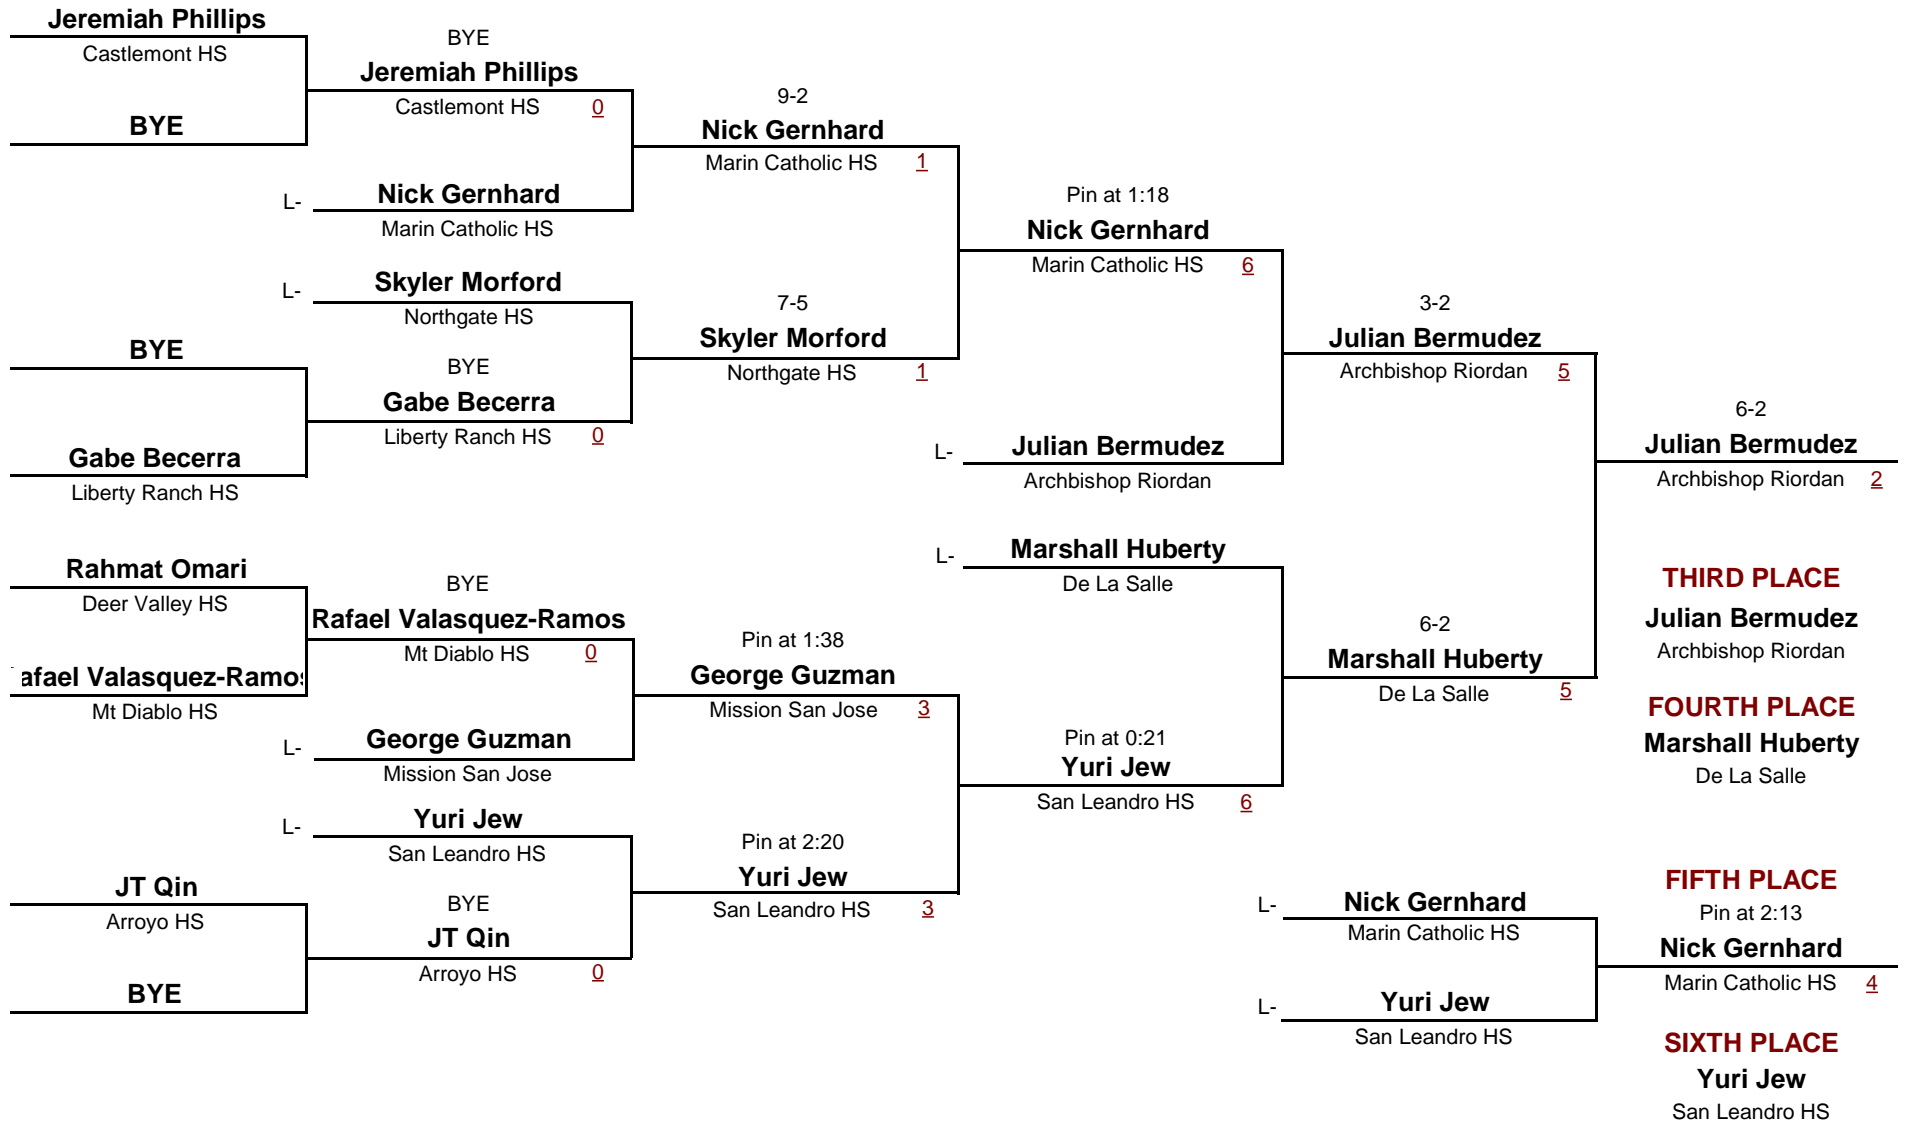

0

**VARSITY**

DIVISION

**195**

WEIGHT

**2015 Clayton Valley Invitational**

January 10, 2015

**Consolation Rounds**