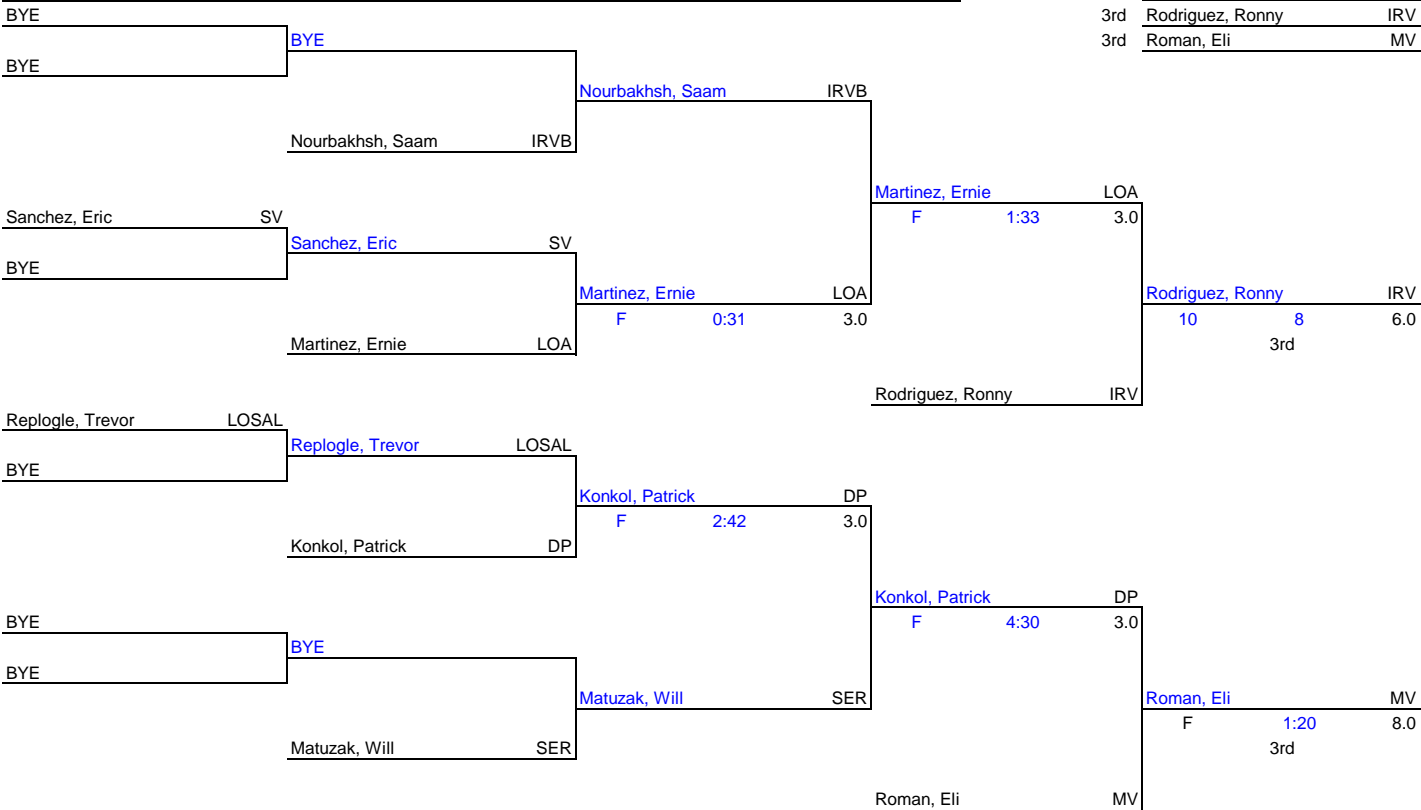

<u>Murray, Chris</u>	TH	4	2	4.0
			1st	

- 1st Murray, Chris TH
- 2nd Calderon, Carlos SH
- 3rd Rodriguez, Ronny IRV
- 3rd Roman, Eli MV