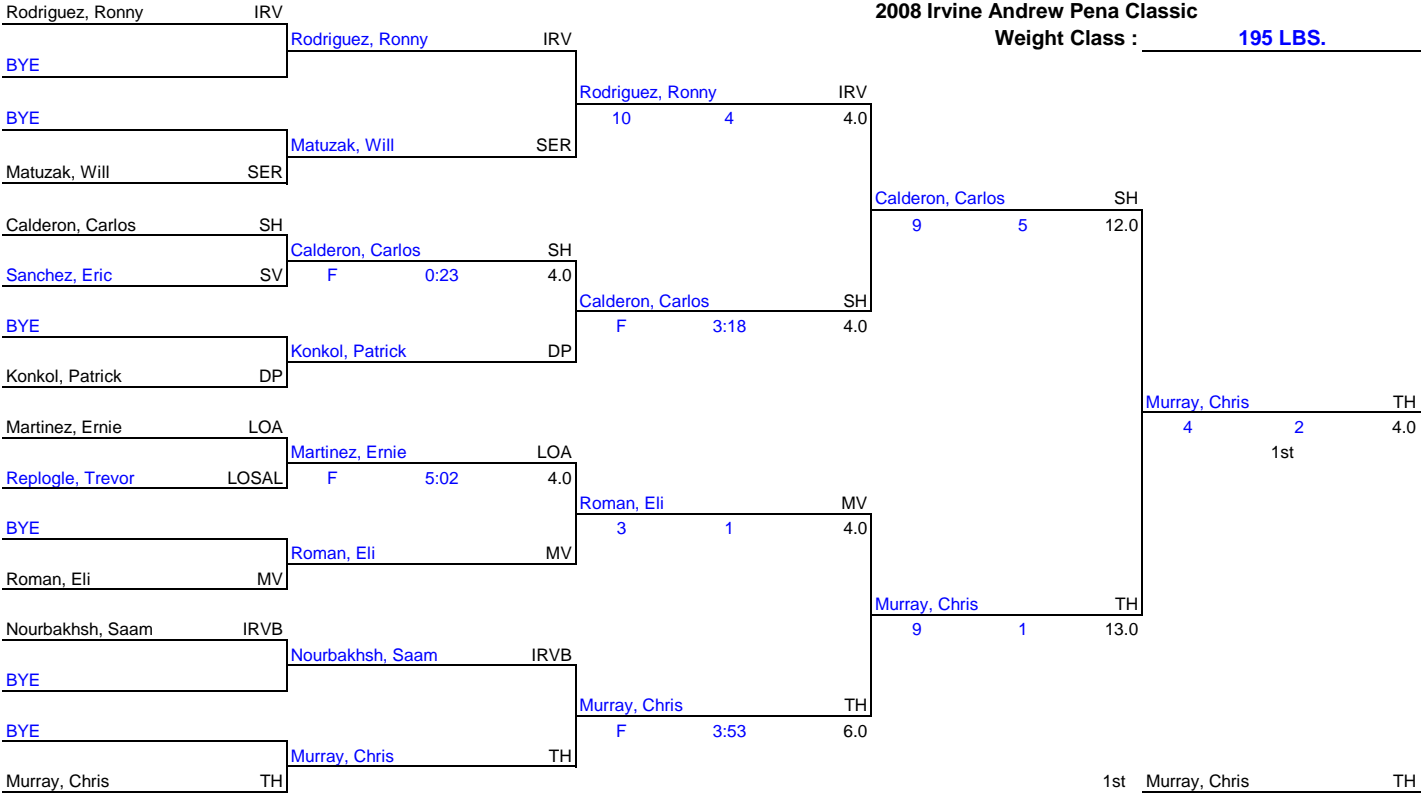

2008 Irvine Andrew Pena Classic

Weight Class : 195 LBS.