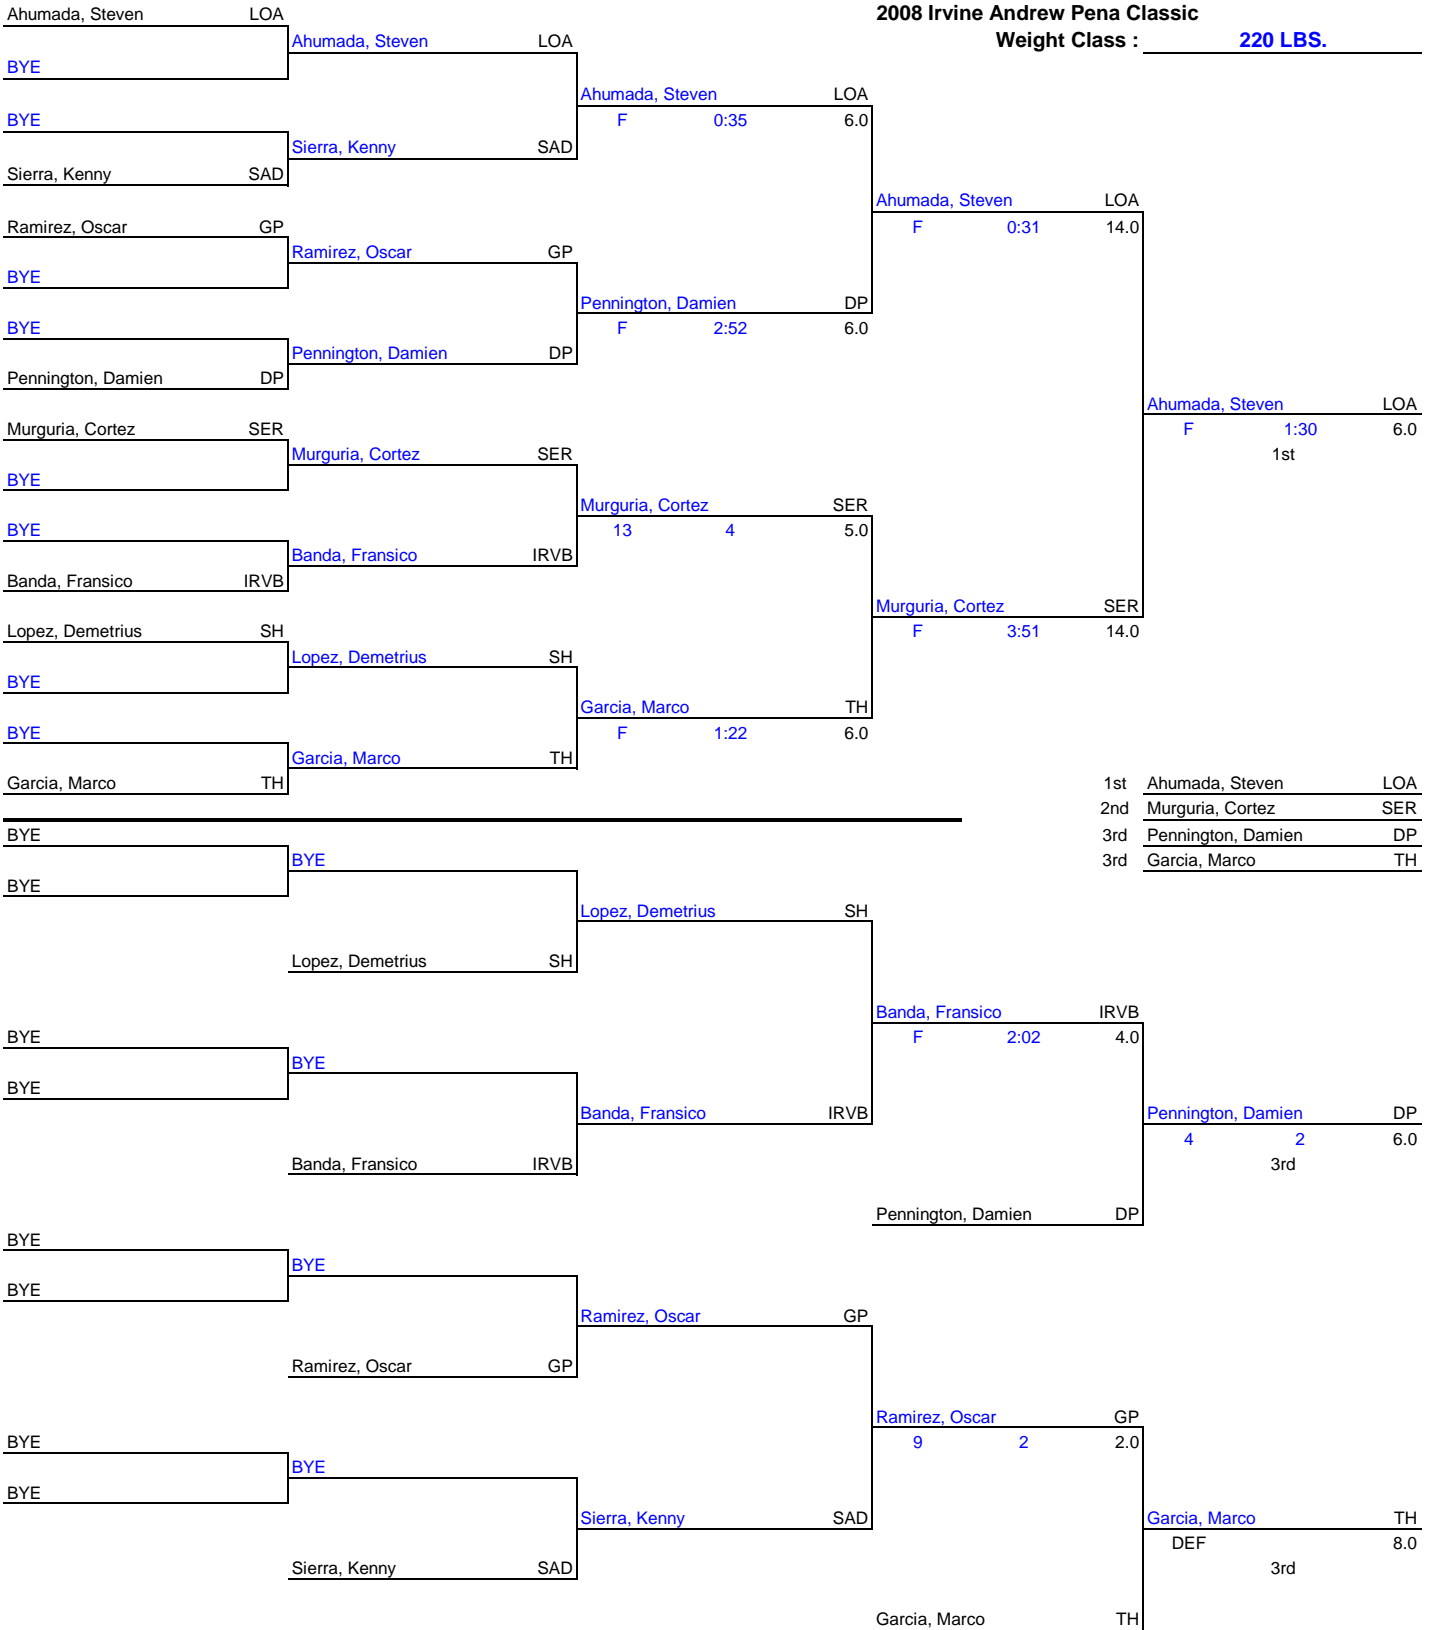

2008 Irvine Andrew Pena Classic

Weight Class : 220 LBS.

- 1st Ahumada, Steven LOA
- 2nd Murguria, Cortez SER
- 3rd Pennington, Damien DP
- 3rd Garcia, Marco TH