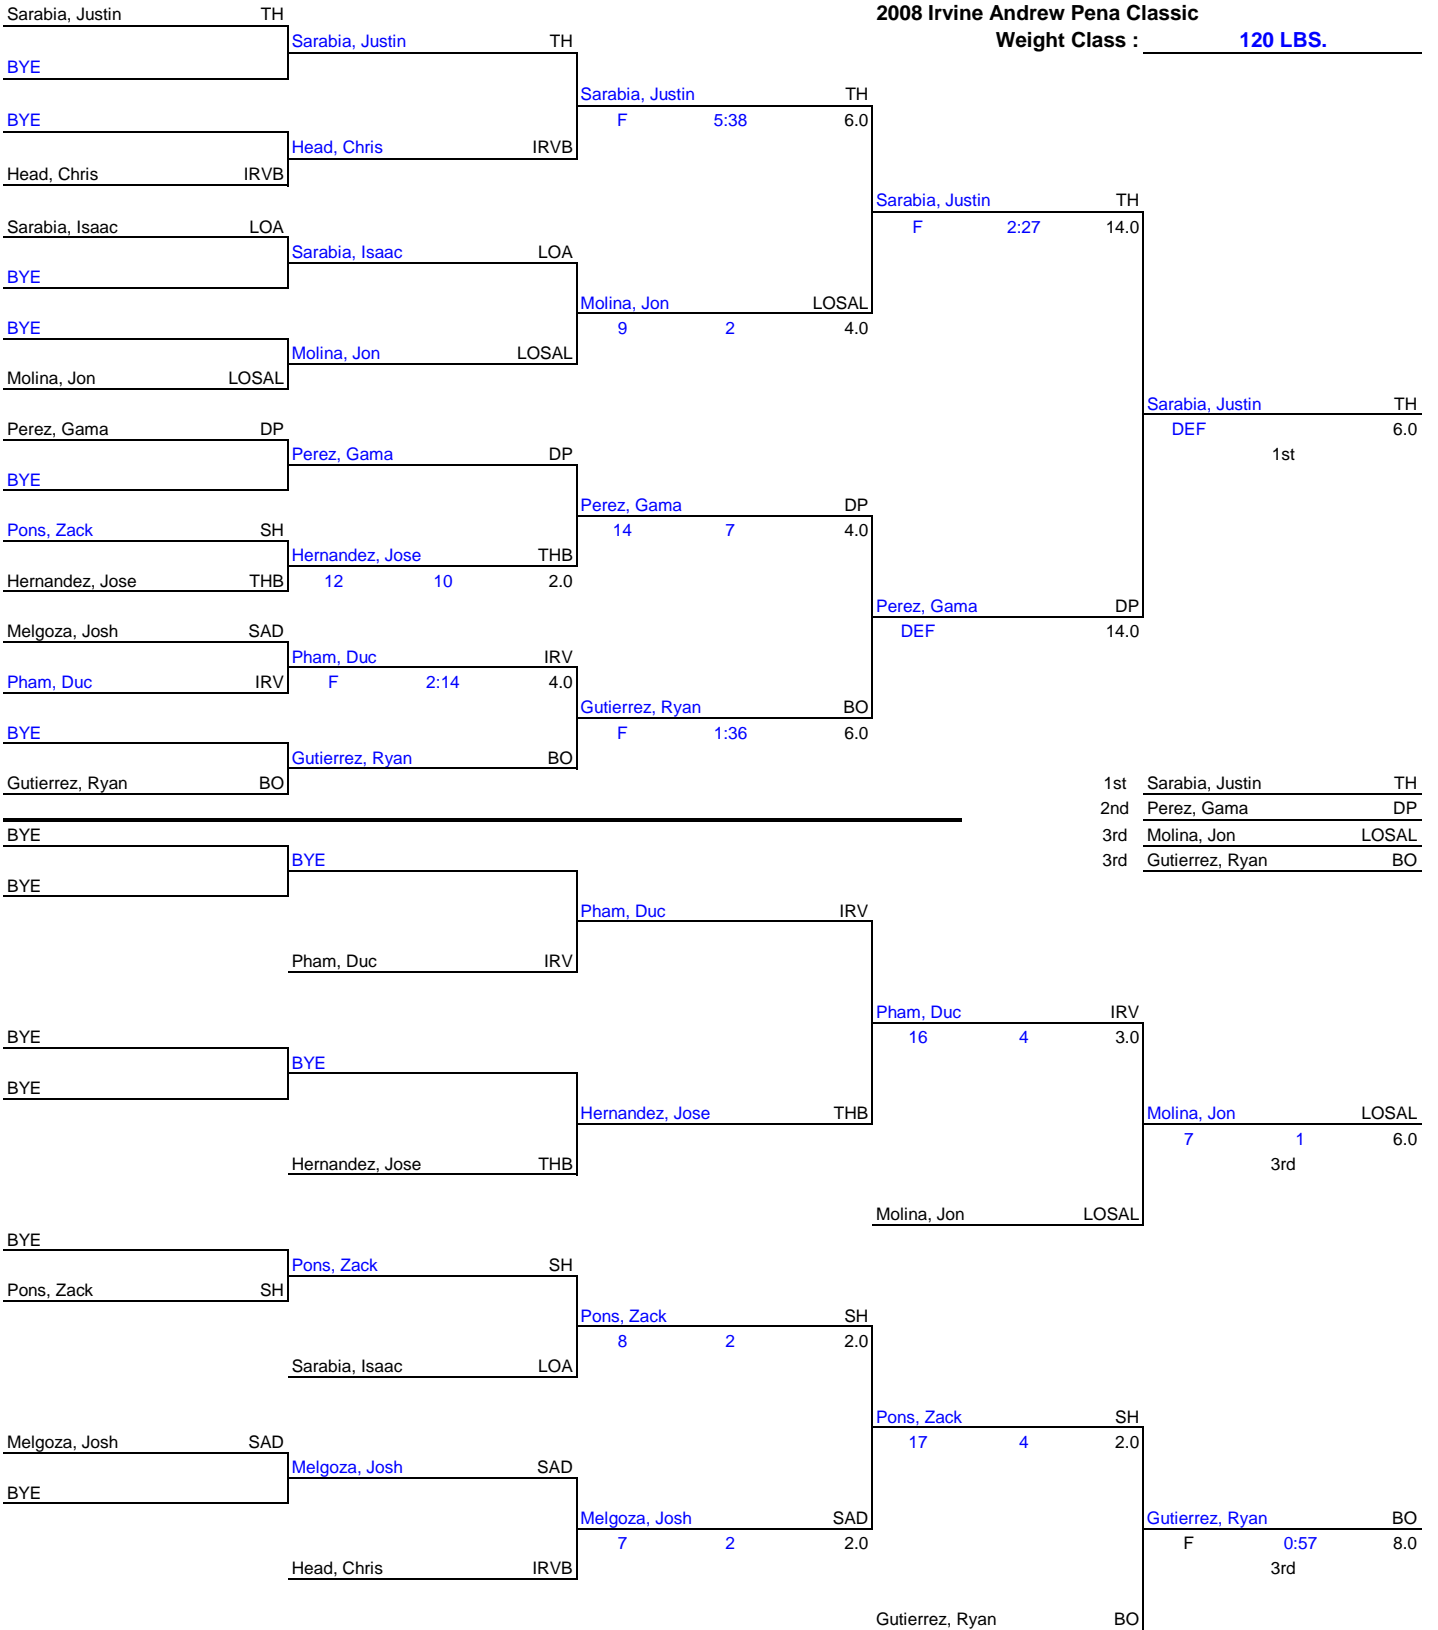

2008 Irvine Andrew Pena Classic

Weight Class : 120 LBS.