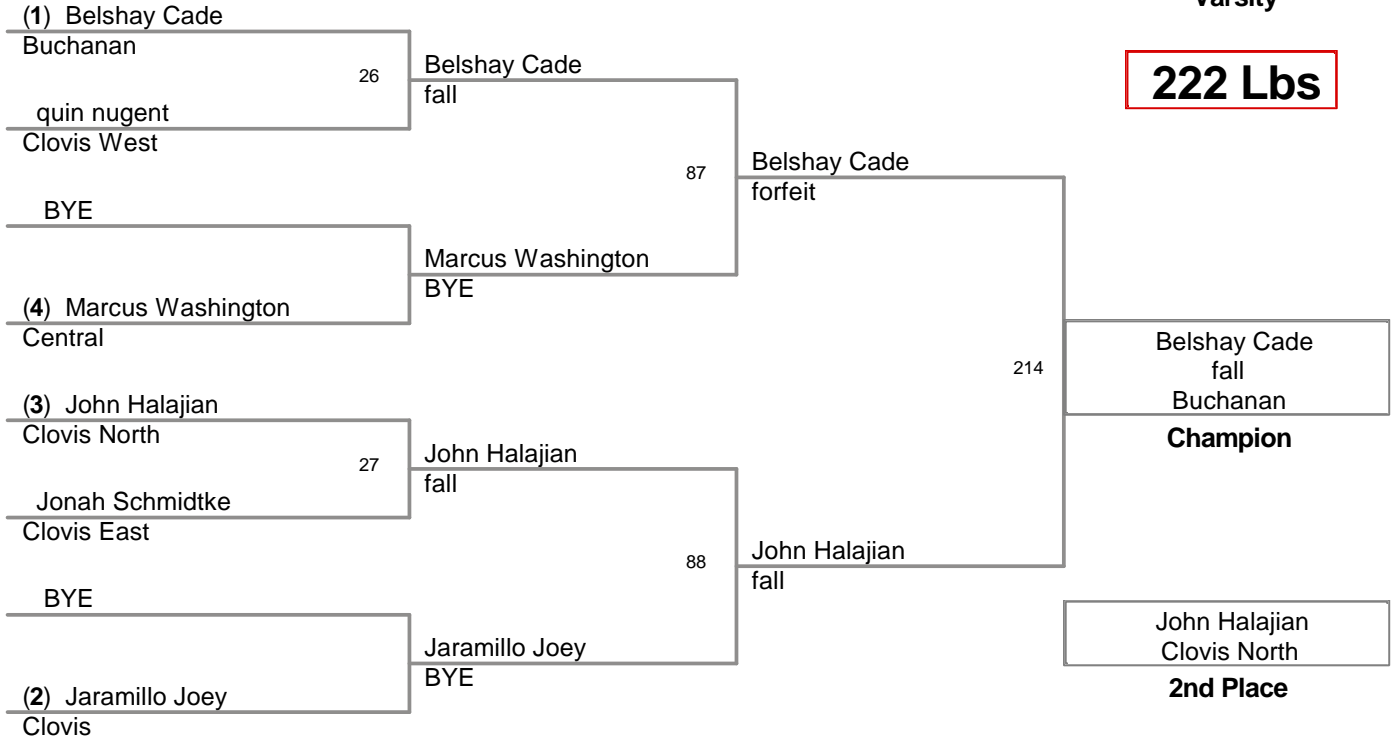

Varsity

222 Lbs