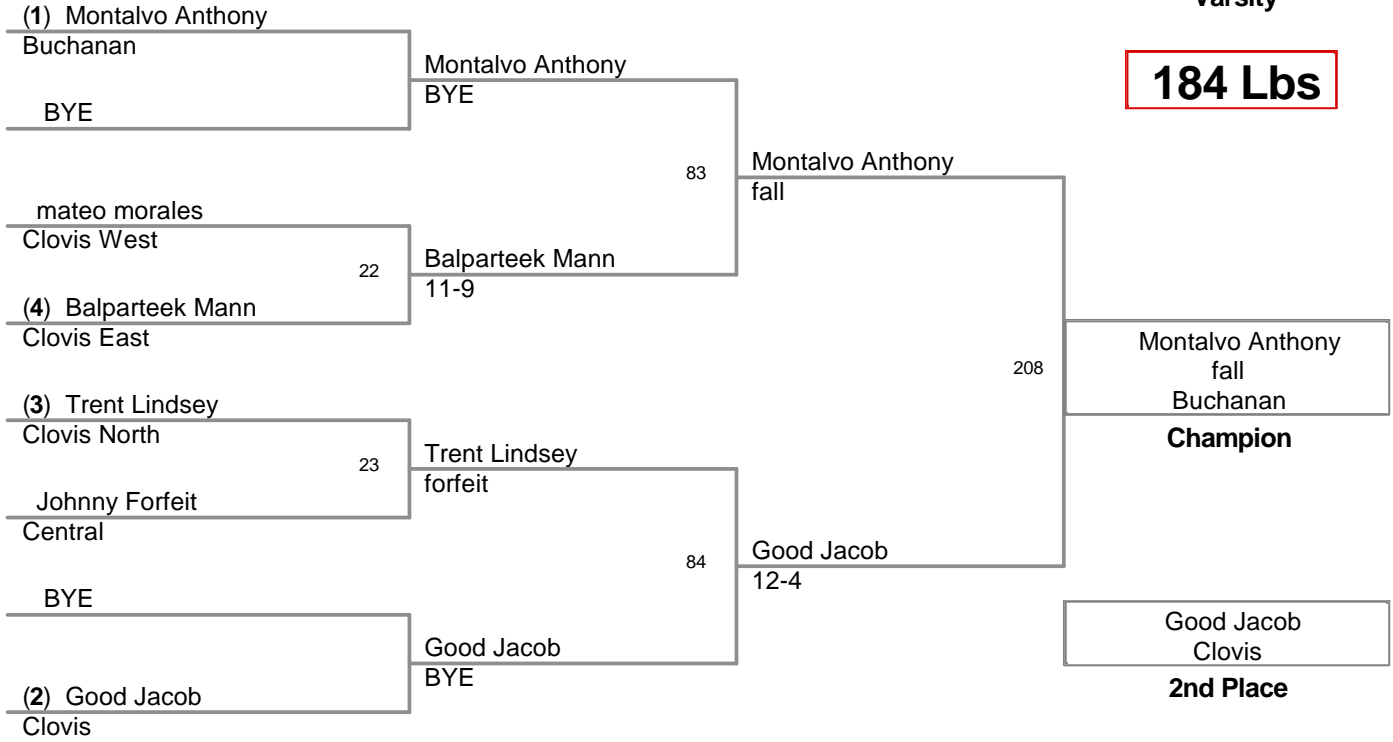

Varsity

162 Lbs

Varsity

172 Lbs

Varsity

184 Lbs

Varsity

197 Lbs