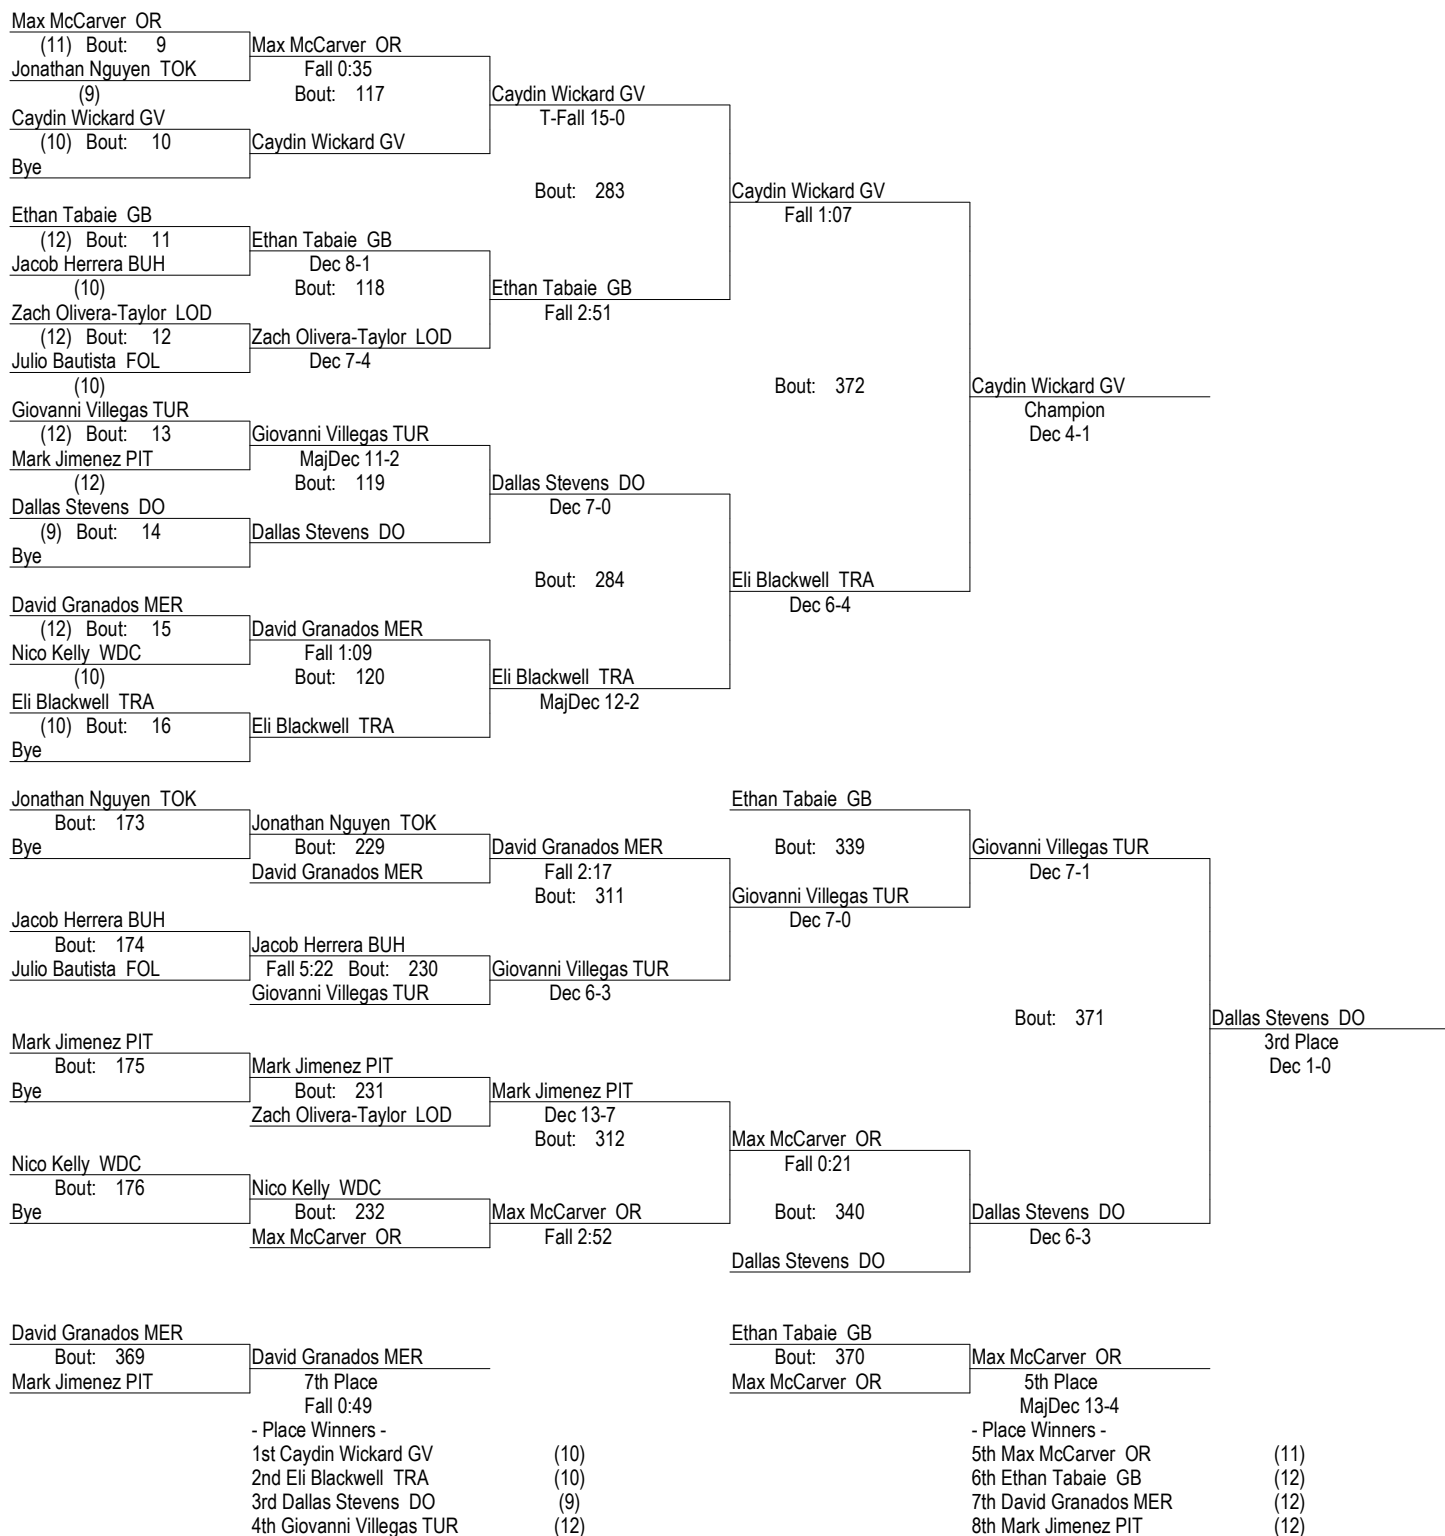

D1AA Divisionals Final

2-16-18

Place	Score	Name	1st	2nd	3rd	4th	5th	6th	7th	8th
1	213.50	Oak Ridge	3	1	2	1	4			
2	191.00	Pitman	1	4		3	2	1	1	1
3	172.50	Del Oro	4	1	2			1		
4	157.00	Turlock	2	2		1	3		1	
5	138.50	Folsom	2	1	2		1	1		
6	124.00	El Capitan		1	1	3		1	3	1
7	114.00	Granite Bay		1	2		1	2		2
8	110.00	Tokay			2	2	1	1	2	2
9	72.50	Golden Valley	1	1				1	1	1
10	62.50	Lincoln-S			1			2	2	
11	58.00	Rocklin	1				1			1
12	50.00	Lodi			1	1		2		
13	49.00	Woodcreek		1		1				3
14	40.00	Tracy		1				1	1	1
15	29.00	Atwater					1		1	
16	27.00	St. Mary's			1				1	
17	25.00	Merced							1	1
18	21.00	Buhach Colony				1				
19	17.00	Nevada Union						1		1
20	16.00	West				1				
21	0.00	*Forfeit								

* Team has non-scoring wrestler

D1AA Divisionals Final

2-16-18

108

D1AA Divisionals Final

2-16-18

115

D1AA Divisionals Final