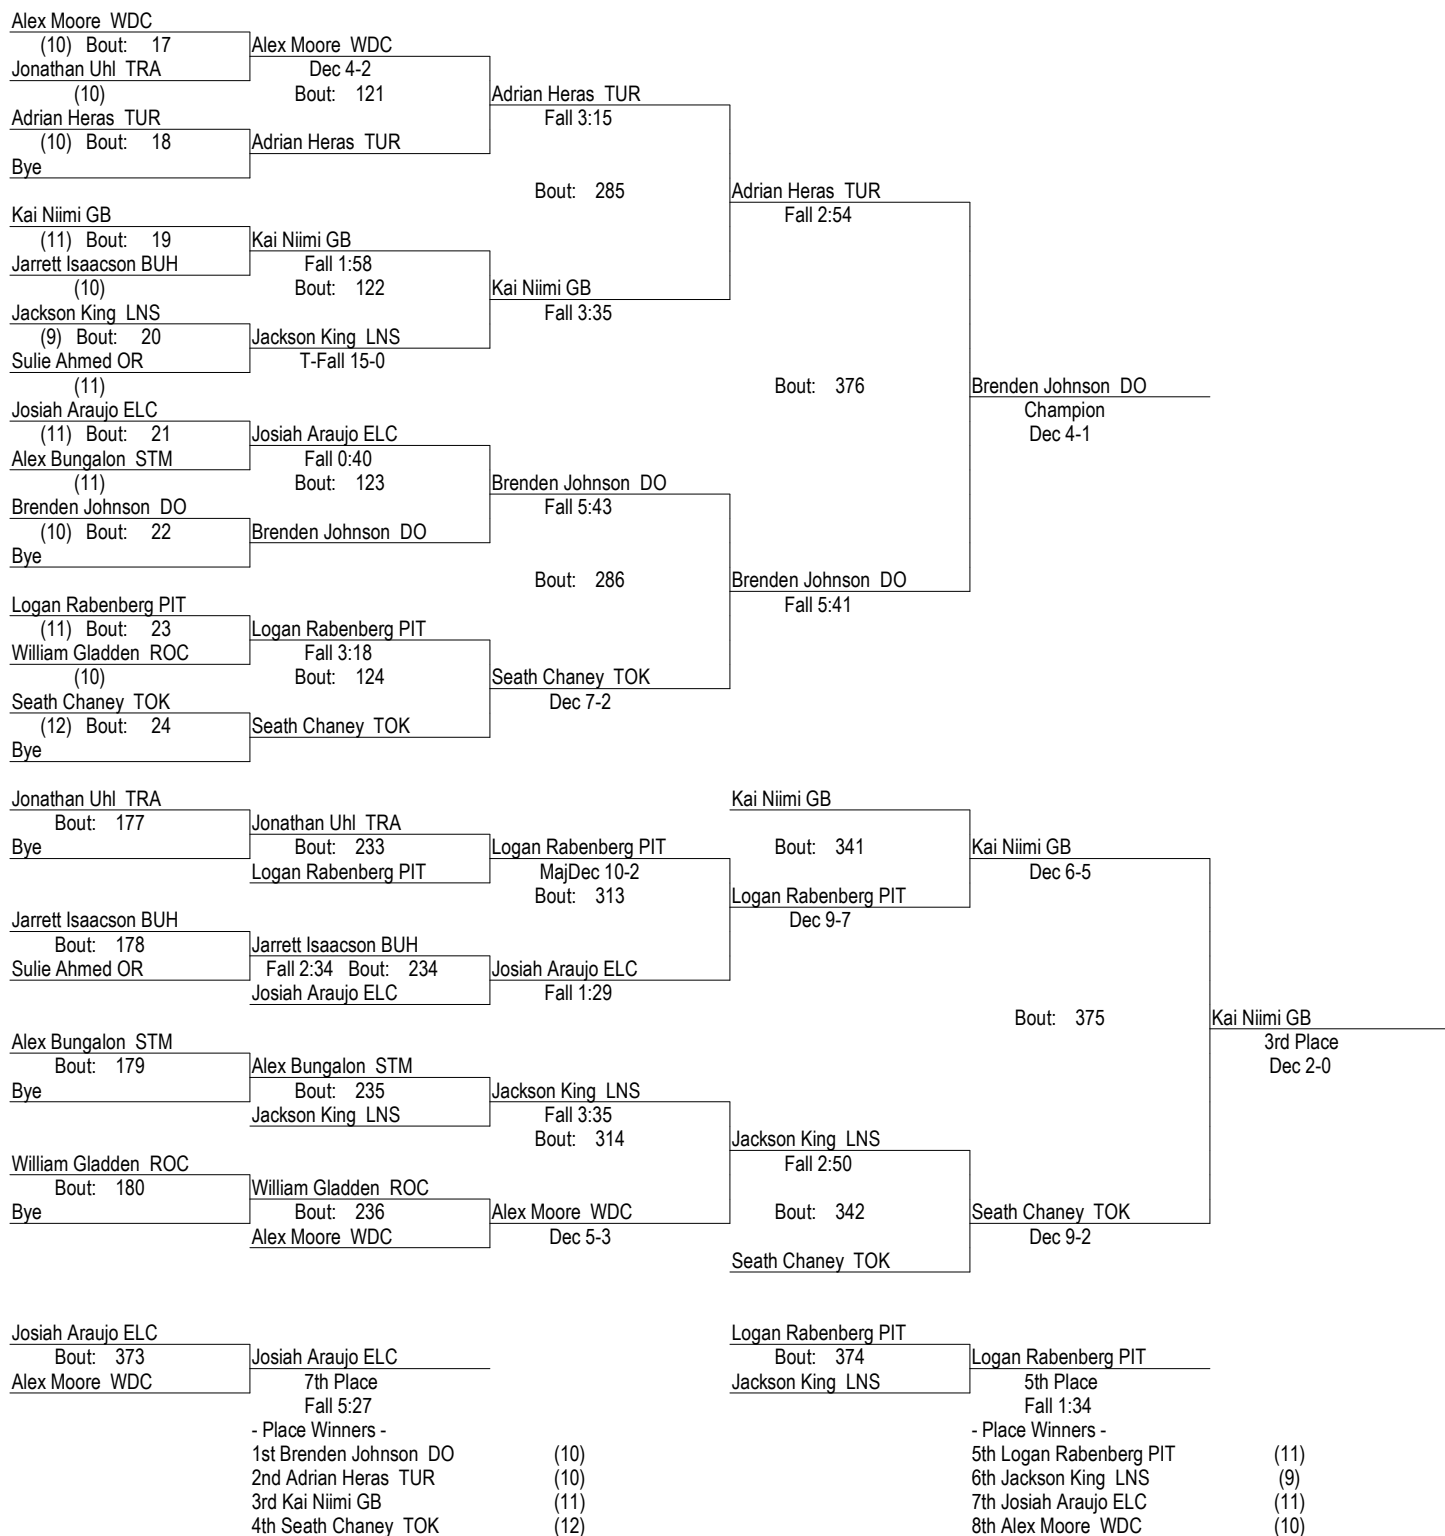

D1AA Divisionals Final

2-16-18

122