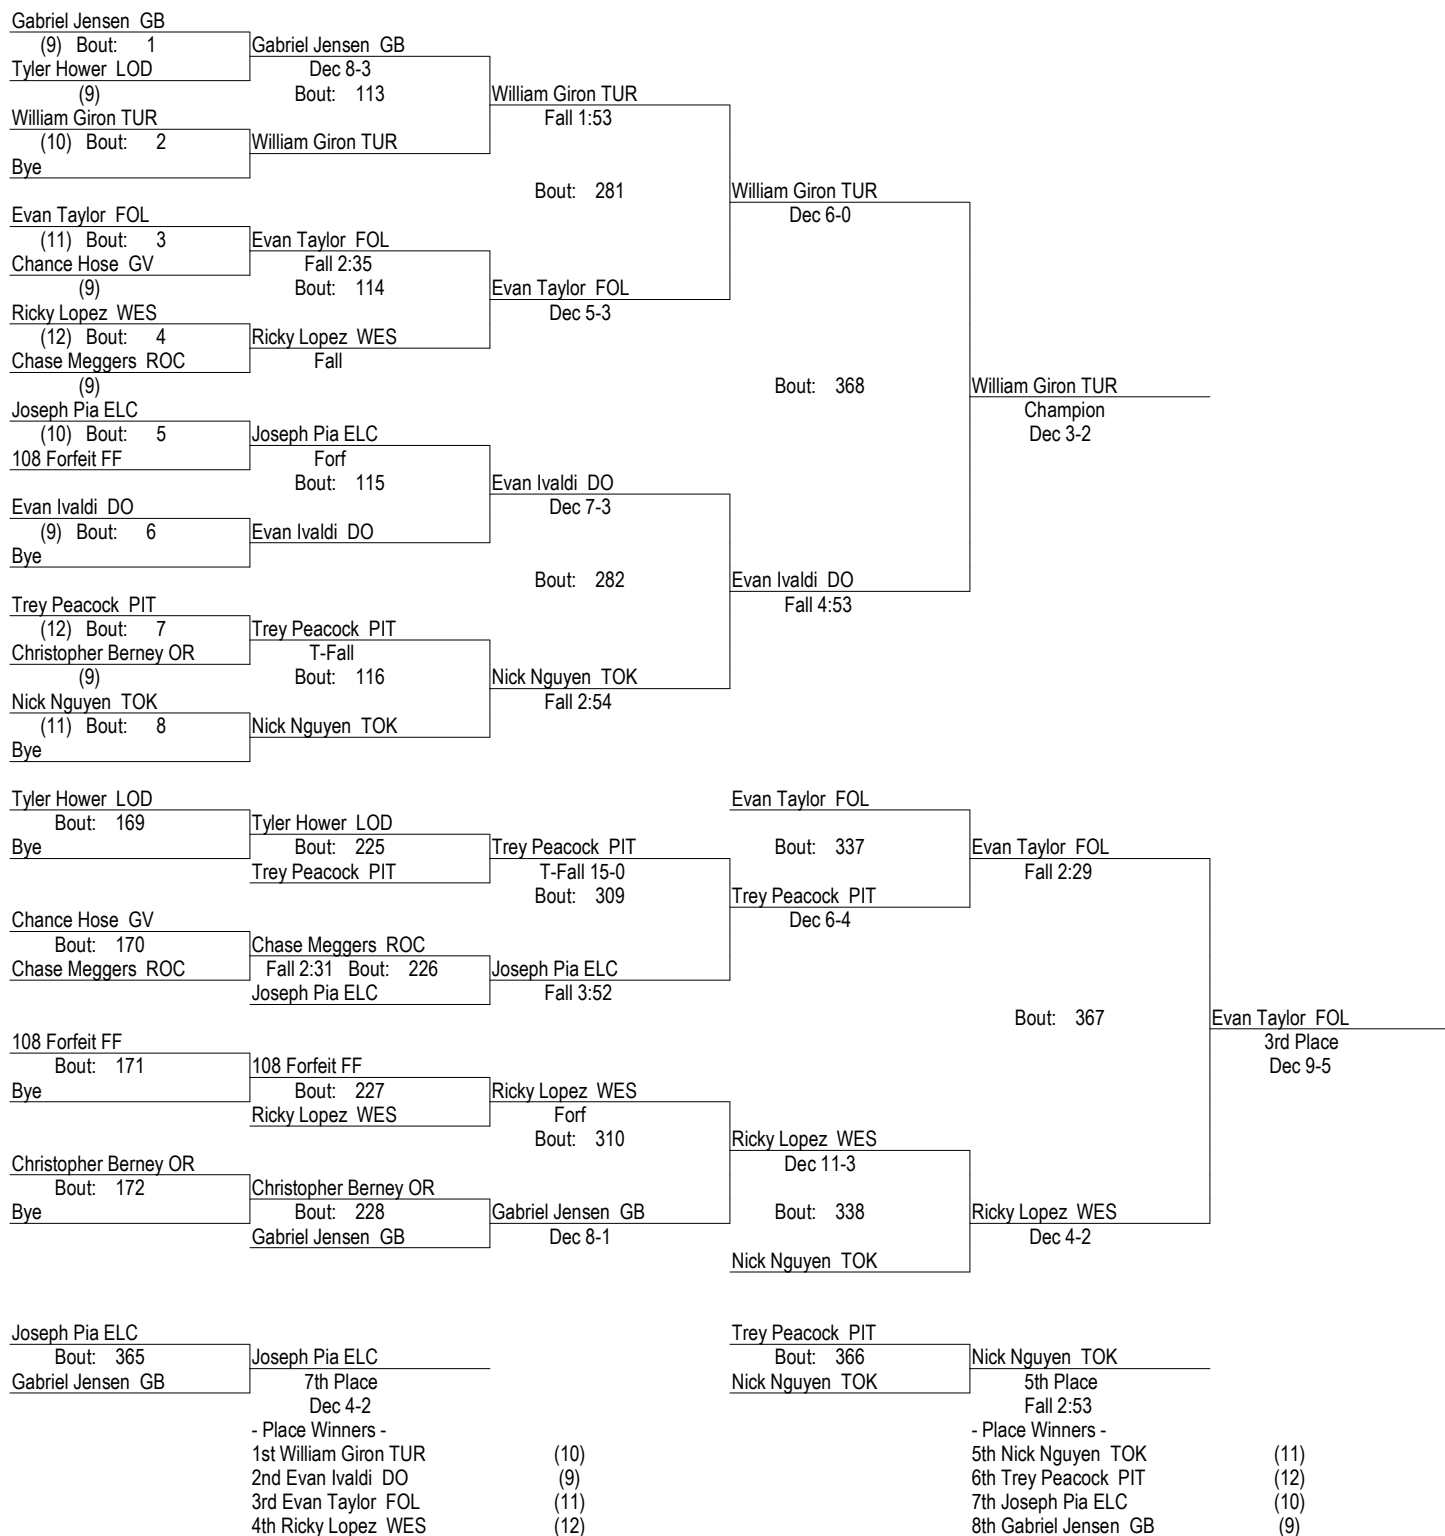

D1AA Divisionals Final

2-16-18

Place	Score	Name	1st	2nd	3rd	4th	5th	6th	7th	8th
1	213.50	Oak Ridge	3	1	2	1	4			
2	191.00	Pitman	1	4		3	2	1	1	1
3	172.50	Del Oro	4	1	2			1		
4	157.00	Turlock	2	2		1	3		1	
5	138.50	Folsom	2	1	2		1	1		
6	124.00	El Capitan		1	1	3		1	3	1
7	114.00	Granite Bay		1	2		1	2		2
8	110.00	Tokay			2	2	1	1	2	2
9	72.50	Golden Valley	1	1				1	1	1
10	62.50	Lincoln-S			1			2	2	
11	58.00	Rocklin	1				1			1
12	50.00	Lodi			1	1		2		
13	49.00	Woodcreek		1		1				3
14	40.00	Tracy		1				1	1	1
15	29.00	Atwater					1		1	
16	27.00	St. Mary's			1				1	
17	25.00	Merced							1	1
18	21.00	Buhach Colony				1				
19	17.00	Nevada Union						1		1
20	16.00	West				1				
21	0.00	*Forfeit								

* Team has non-scoring wrestler

D1AA Divisionals Final

2-16-18

108