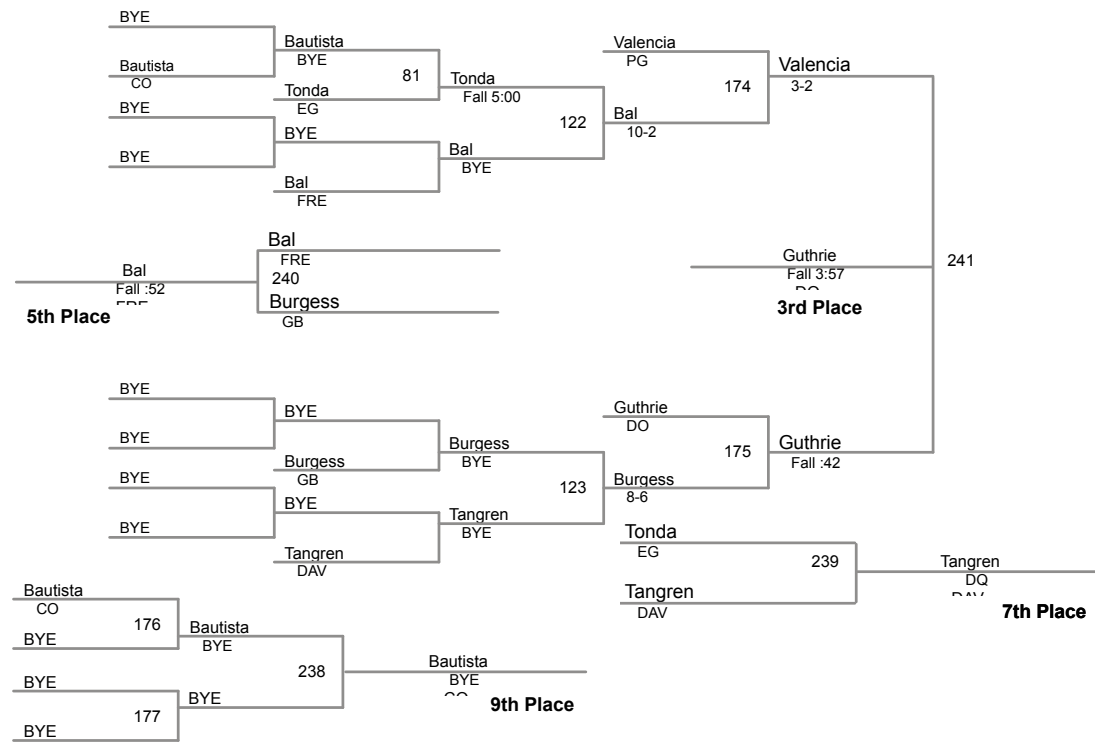

128 Lbs

Sac-Joaquin Division 1
Sac-Joaquin Div Division

134 Lbs

Sac-Joaquin Division 1
Sac-Joaquin Div Division

140 Lbs

Sac-Joaquin Division 1
Sac-Joaquin Div Division

147 Lbs

Sac-Joaquin Division 1
Sac-Joaquin Div Division

154 Lbs

Sac-Joaquin Division 1
Sac-Joaquin Div Division

162 Lbs

Sac-Joaquin Division 1
Sac-Joaquin Div Division

172 Lbs

Sac-Joaquin Division 1
Sac-Joaquin Div Division

184 Lbs

Sac-Joaquin Division 1
Sac-Joaquin Div Division

197 Lbs

Sac-Joaquin Division 1
Sac-Joaquin Div Division

222 Lbs