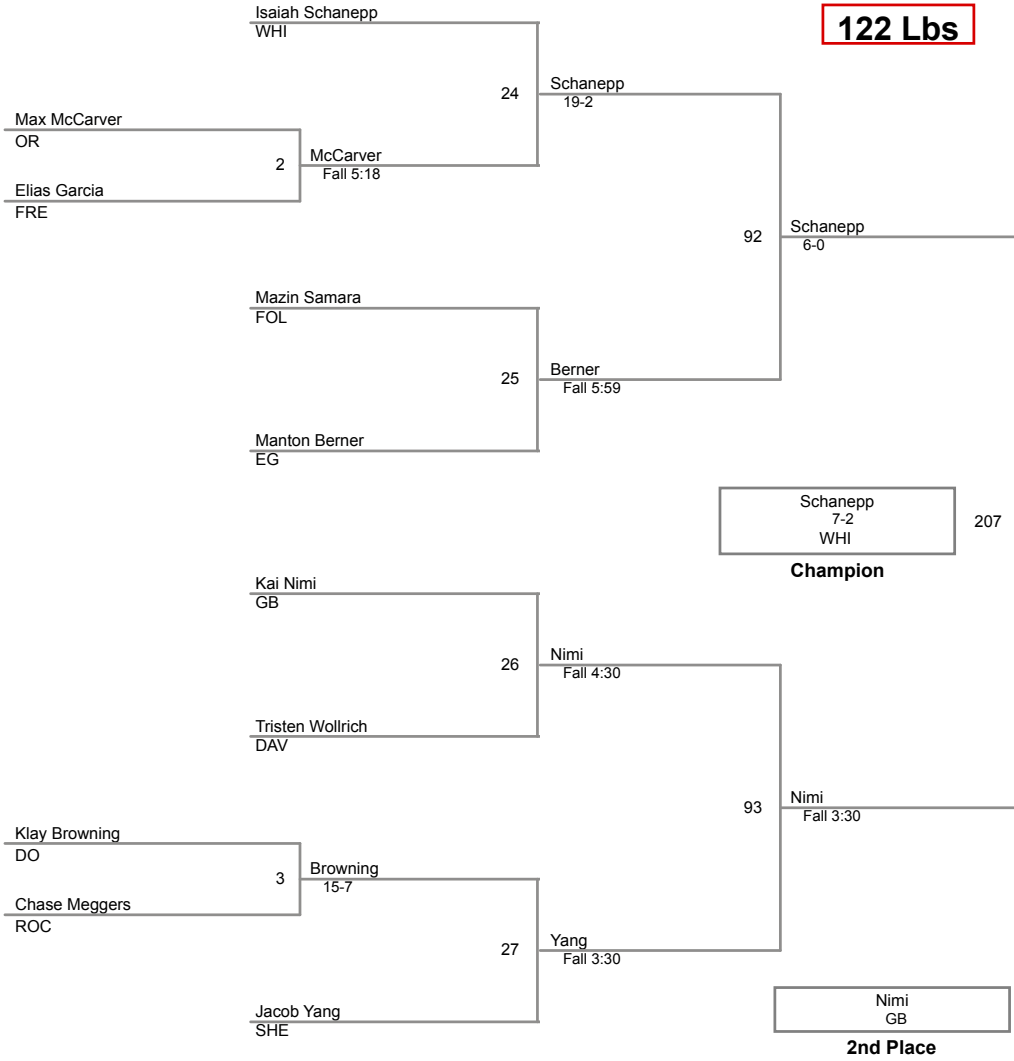

Sac-Joaquin Division 1
Sac-Joaquin Div Division

108 Lbs

Sac-Joaquin Division 1
Sac-Joaquin Div Division

115 Lbs

Sac-Joaquin Division 1
Sac-Joaquin Div Division

122 Lbs

Sac-Joaquin Division 1
Sac-Joaquin Div Division

128 Lbs

Sac-Joaquin Division 1
Sac-Joaquin Div Division

134 Lbs

Sac-Joaquin Division 1
Sac-Joaquin Div Division

140 Lbs

Sac-Joaquin Division 1
Sac-Joaquin Div Division

147 Lbs

Sac-Joaquin Division 1
Sac-Joaquin Div Division

197 Lbs

Sac-Joaquin Division 1
Sac-Joaquin Div Division

222 Lbs