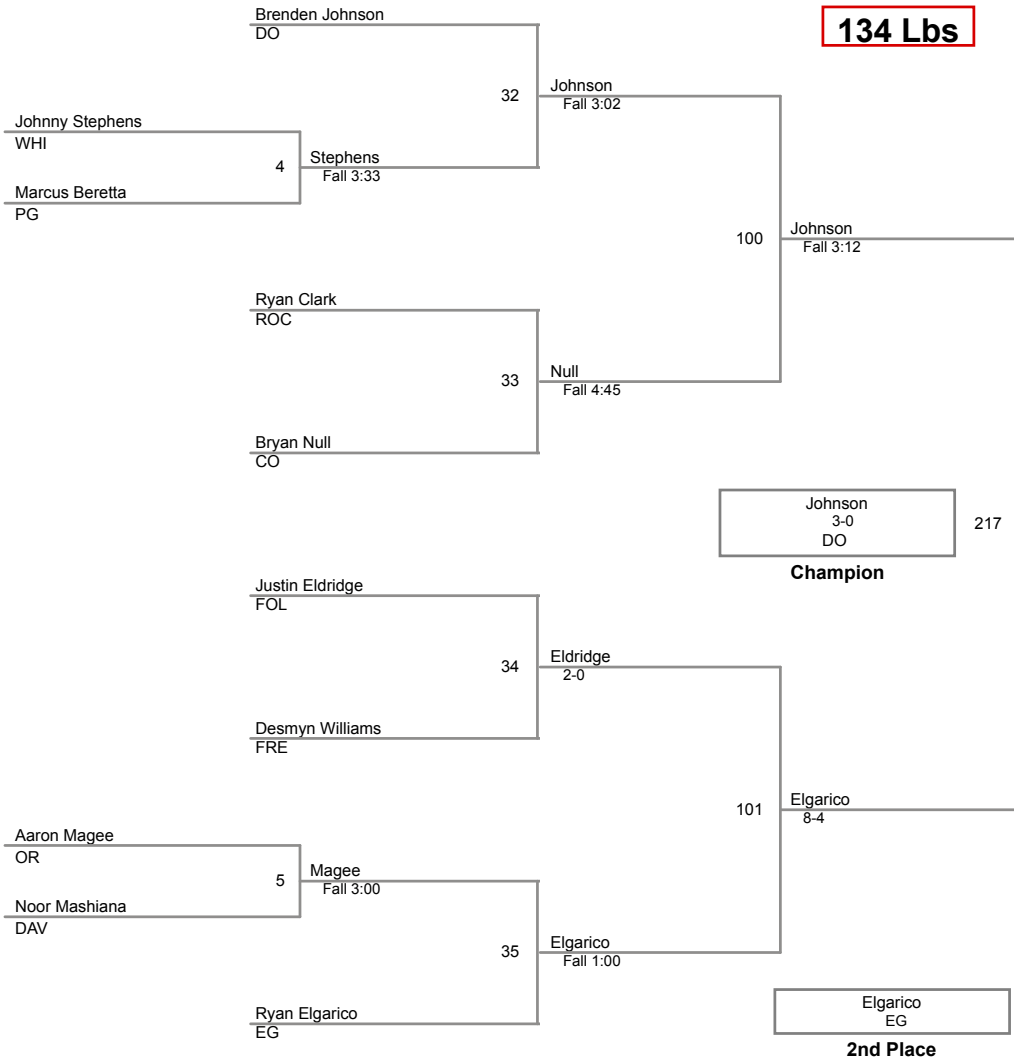

Sac-Joaquin Division 1
Sac-Joaquin Div Division

108 Lbs

Sac-Joaquin Division 1
Sac-Joaquin Div Division

115 Lbs

Sac-Joaquin Division 1
Sac-Joaquin Div Division

122 Lbs

Sac-Joaquin Division 1
Sac-Joaquin Div Division

128 Lbs

Sac-Joaquin Division 1
Sac-Joaquin Div Division

134 Lbs

Sac-Joaquin Division 1
Sac-Joaquin Div Division

140 Lbs

Sac-Joaquin Division 1
Sac-Joaquin Div Division

147 Lbs

Sac-Joaquin Division 1
Sac-Joaquin Div Division

197 Lbs

Sac-Joaquin Division 1
Sac-Joaquin Div Division

222 Lbs