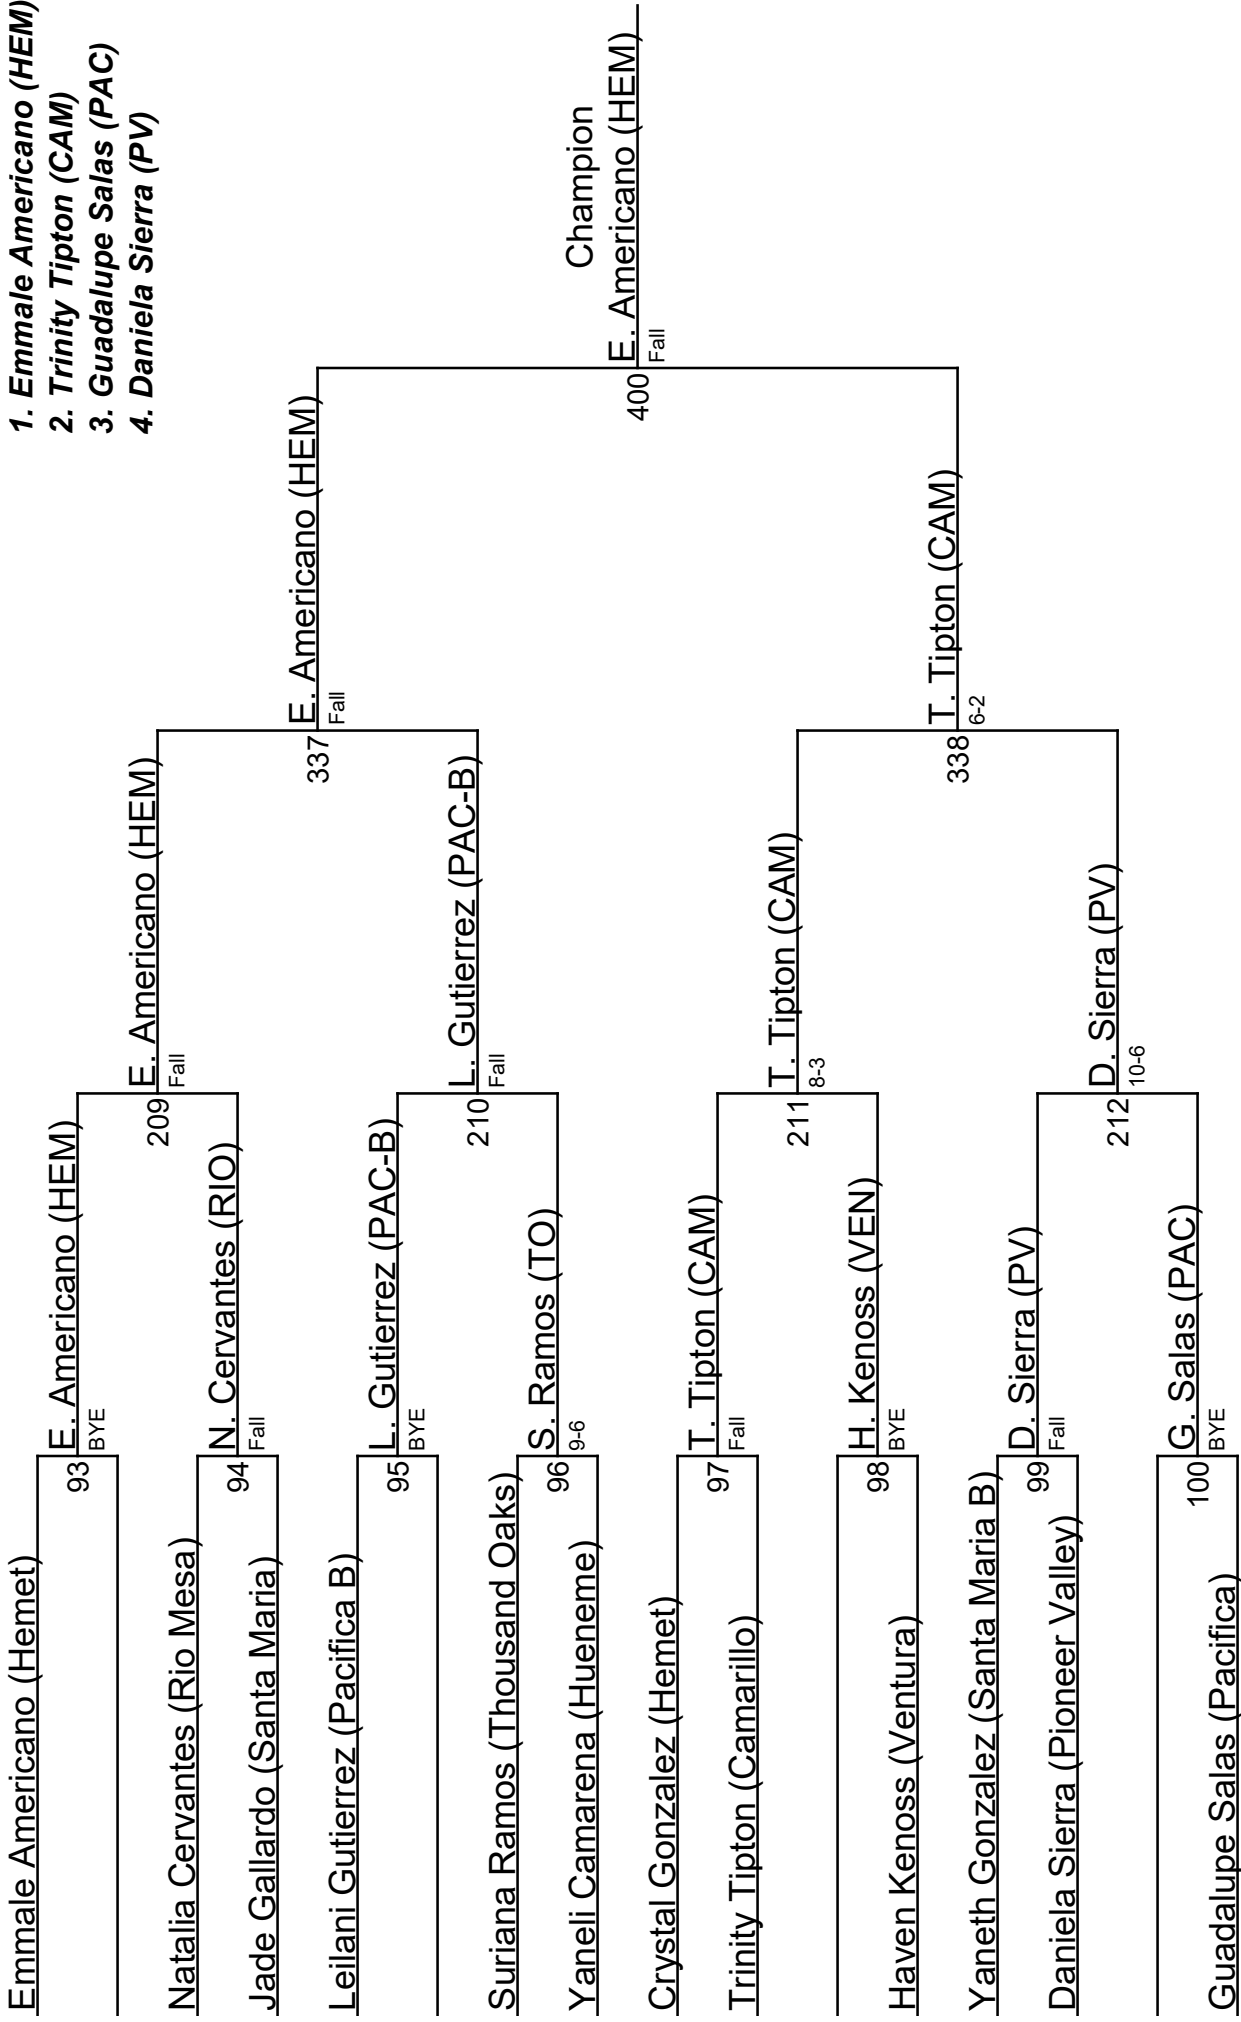

# Showdown Tournament / 170 (consolation)

Round 2

Round 3

Round 4

Round 5

Round 6

Showdown Tournament / 189

1. **Emmale Americano (HEM)**
2. **Trinity Tipton (CAM)**
3. **Guadalupe Salas (PAC)**
4. **Daniela Sierra (PV)**