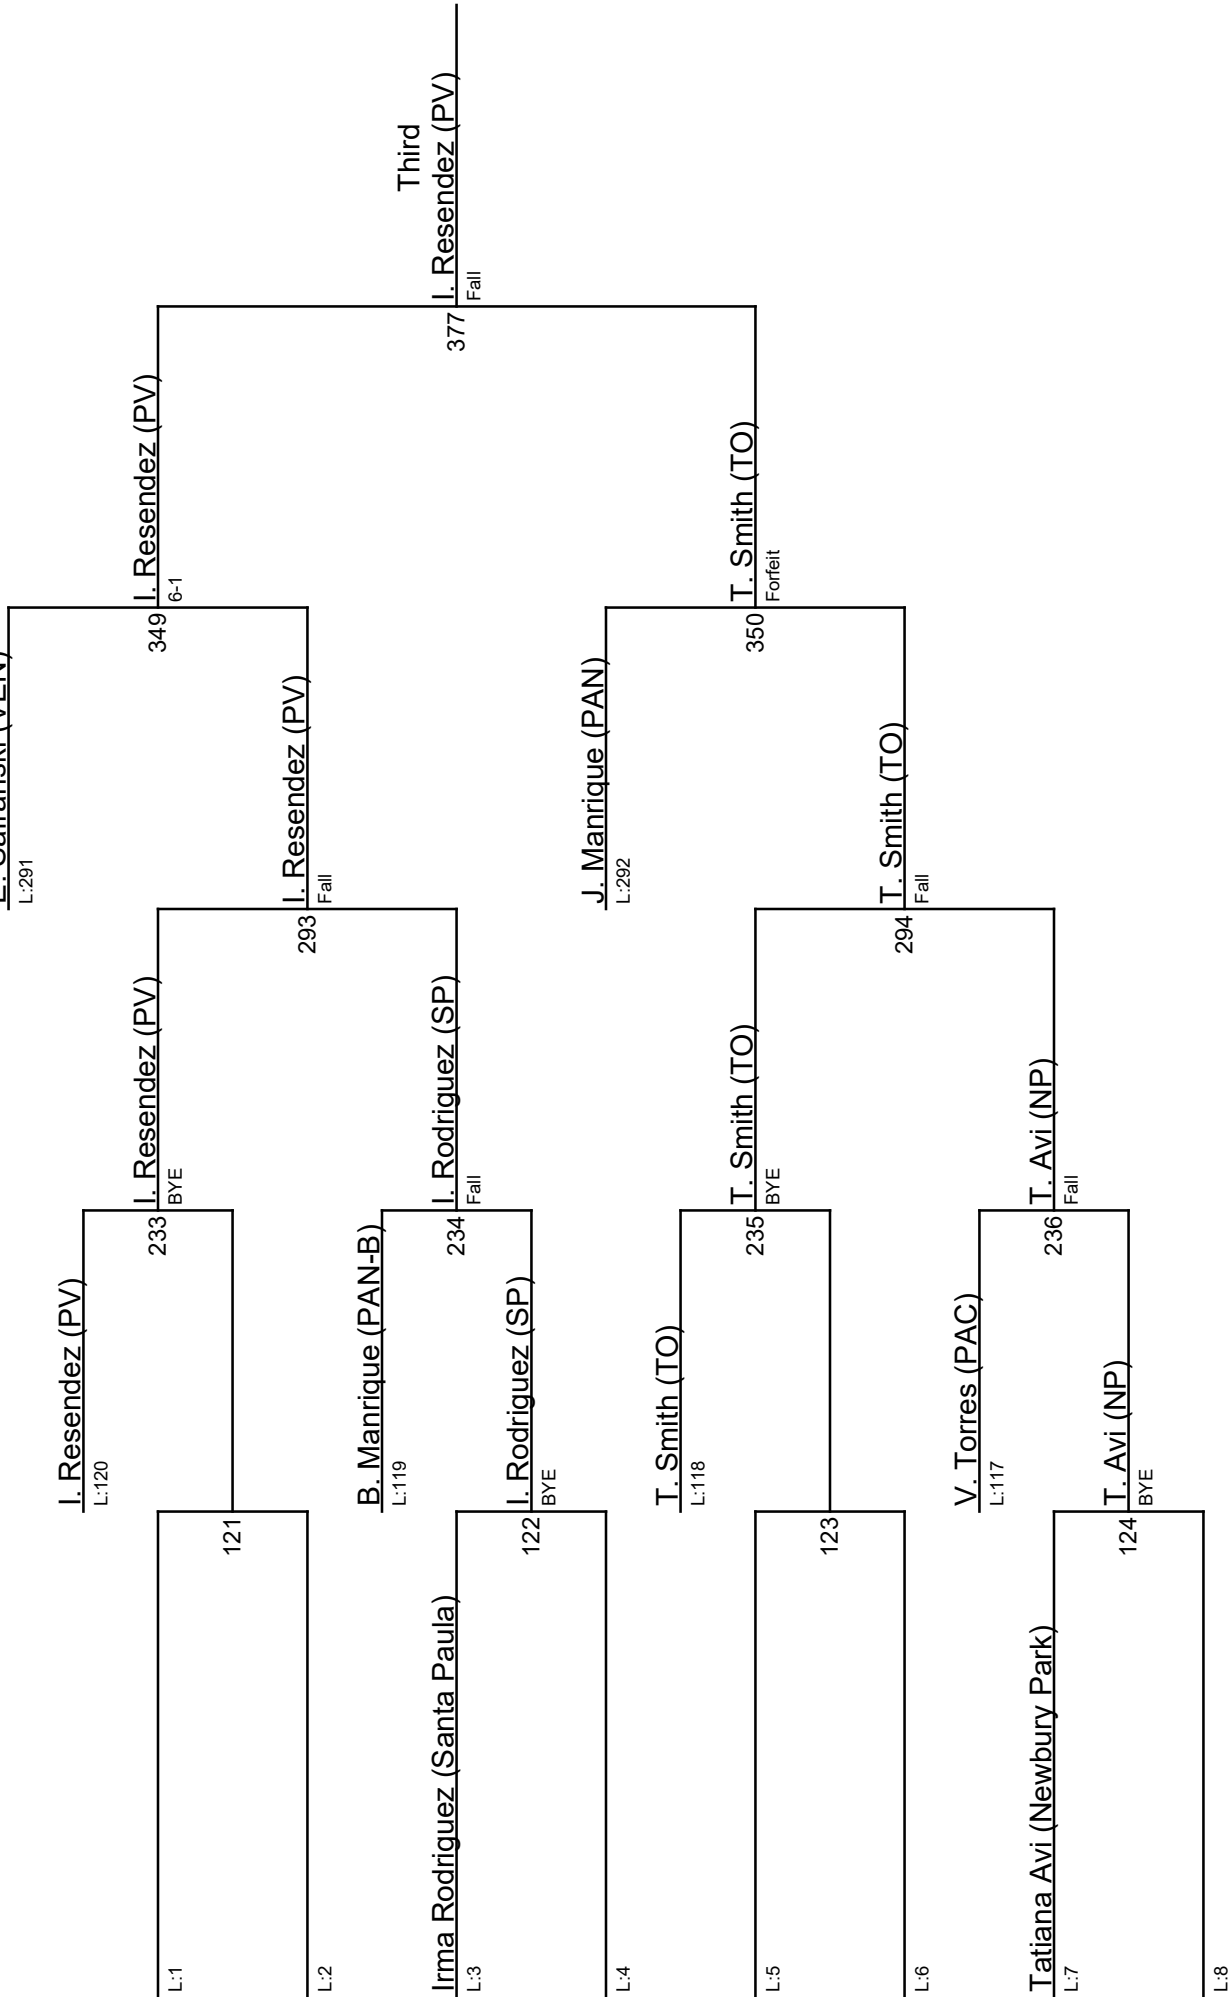

Showdown Tournament / 101 (consolation)

E. Safranski (VEN)
L:291

Round 2

Round 3

Round 4

Round 5

Round 6