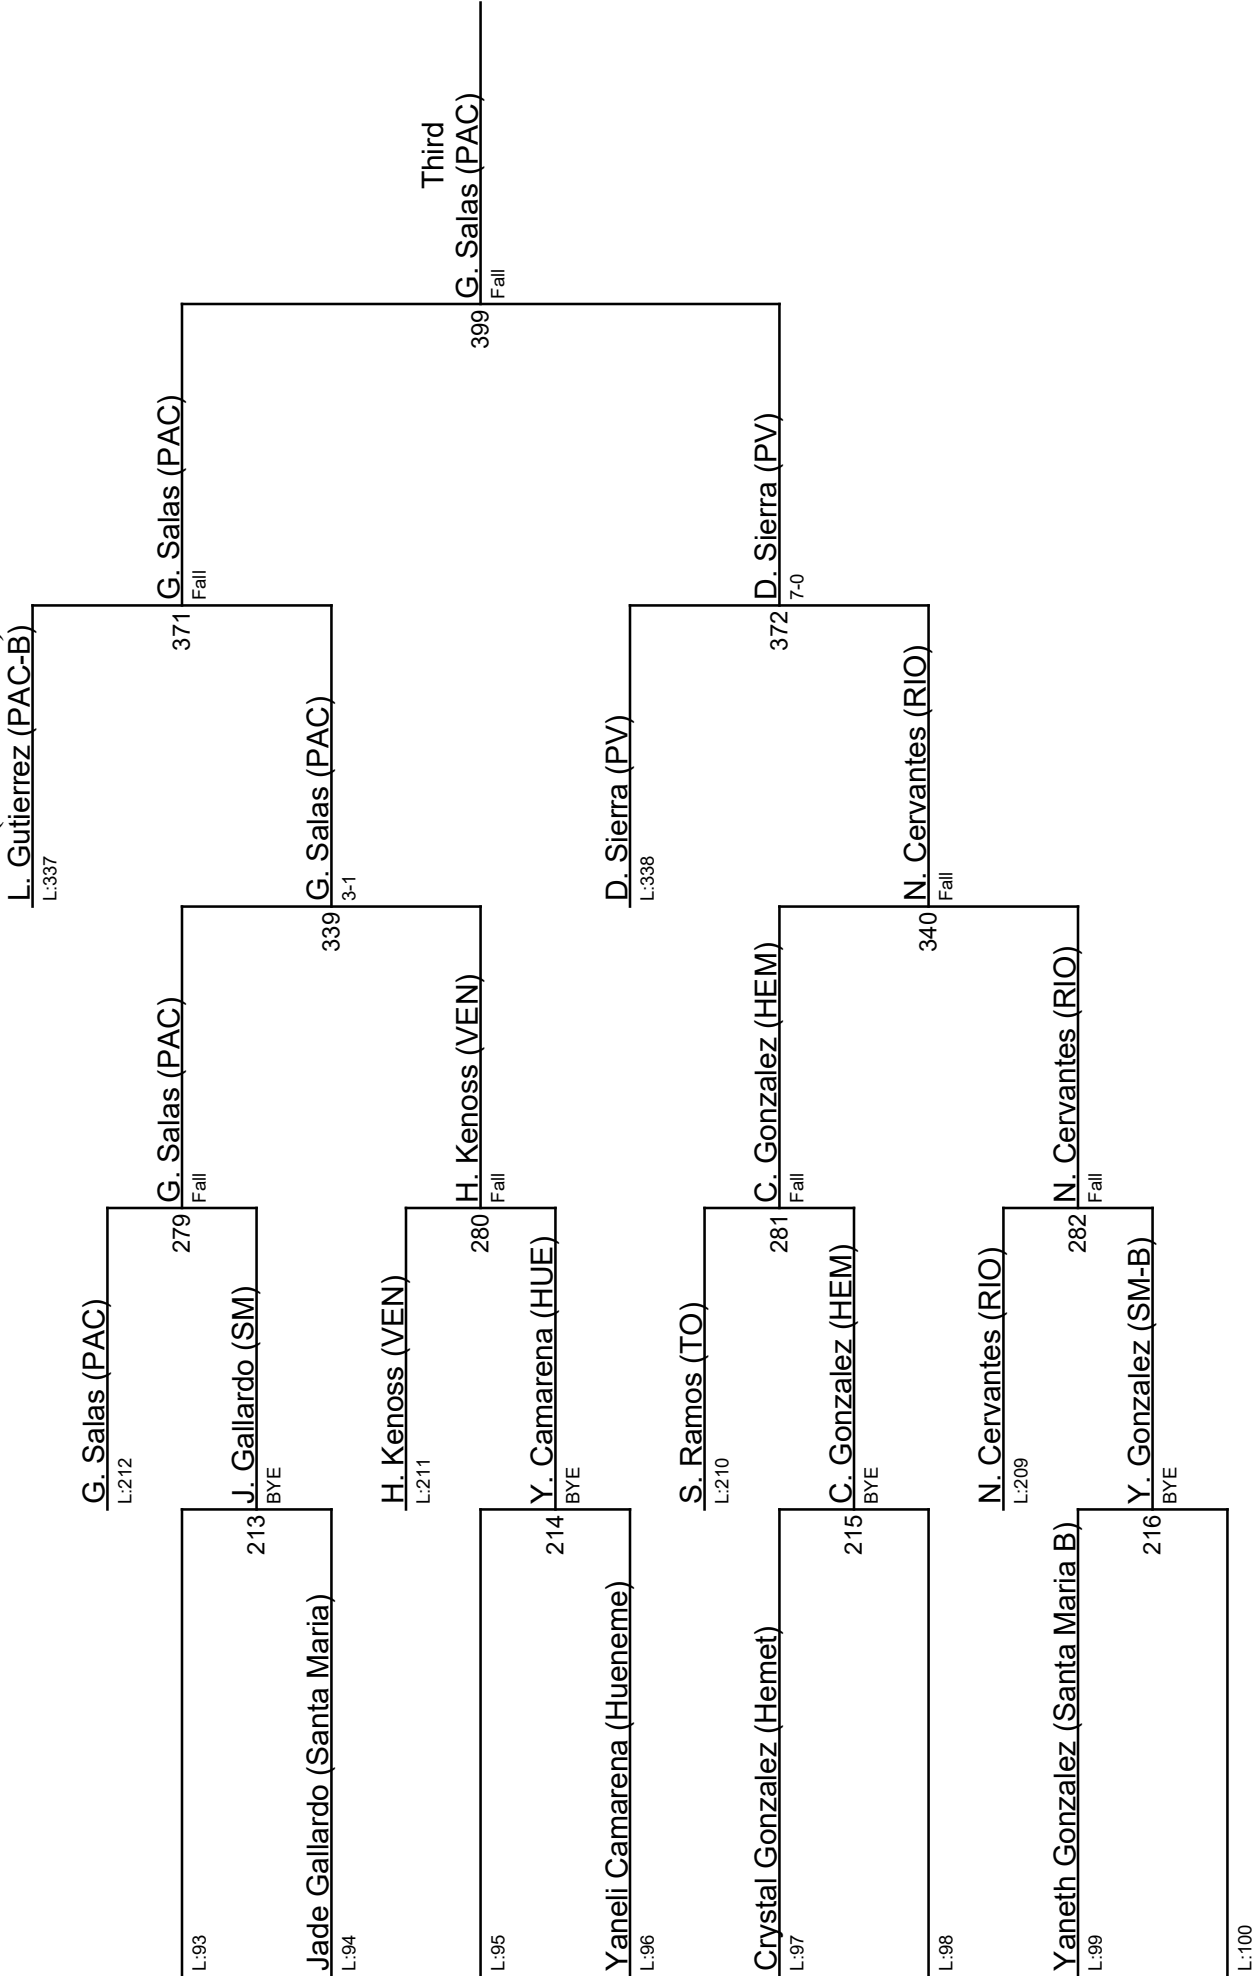

Showdown Tournament / 189 (consolation)

Round 2

Round 3

Round 4

Round 5

Round 6

Third

G. Salas (PAC)
Fall
399

D. Sierra (PV)
7-0

D. Sierra (PV)
L:338

N. Cervantes (RIO)
Fall
340

C. Gonzalez (HEM)
Fall
281

S. Ramos (TO)
L:210

C. Gonzalez (HEM)
BYE
215

Yaneth Gonzalez (Santa Maria B)
L:99

216

Y. Gonzalez (SM-B)
BYE

N. Cervantes (RIO)
Fall
282

N. Cervantes (RIO)
L:209

372

D. Sierra (PV)
L:338

D. Sierra (PV)
7-0

G. Salas (PAC)
Fall
371

G. Salas (PAC)
L:212

279

G. Salas (PAC)
Fall

371

G. Salas (PAC)
Fall
371

213

J. Gallardo (SM)
BYE

339

G. Salas (PAC)
3-1

371

G. Salas (PAC)
Fall
371

H. Kenoss (VEN)
L:211

280

H. Kenoss (VEN)
Fall

339

G. Salas (PAC)
3-1

371

G. Salas (PAC)
Fall
371

214

Y. Camarena (HUE)
BYE

280

H. Kenoss (VEN)
Fall

371

G. Salas (PAC)
Fall
371

Yaneli Camarena (Hueneme)
L:96

Y. Camarena (HUE)
BYE

280

H. Kenoss (VEN)
Fall

371

G. Salas (PAC)
Fall
371

Crystal Gonzalez (Hemet)
L:97

C. Gonzalez (HEM)
BYE
215

281

C. Gonzalez (HEM)
Fall

372

D. Sierra (PV)
7-0

L:98

N. Cervantes (RIO)
L:209

340

N. Cervantes (RIO)
Fall

372

D. Sierra (PV)
7-0