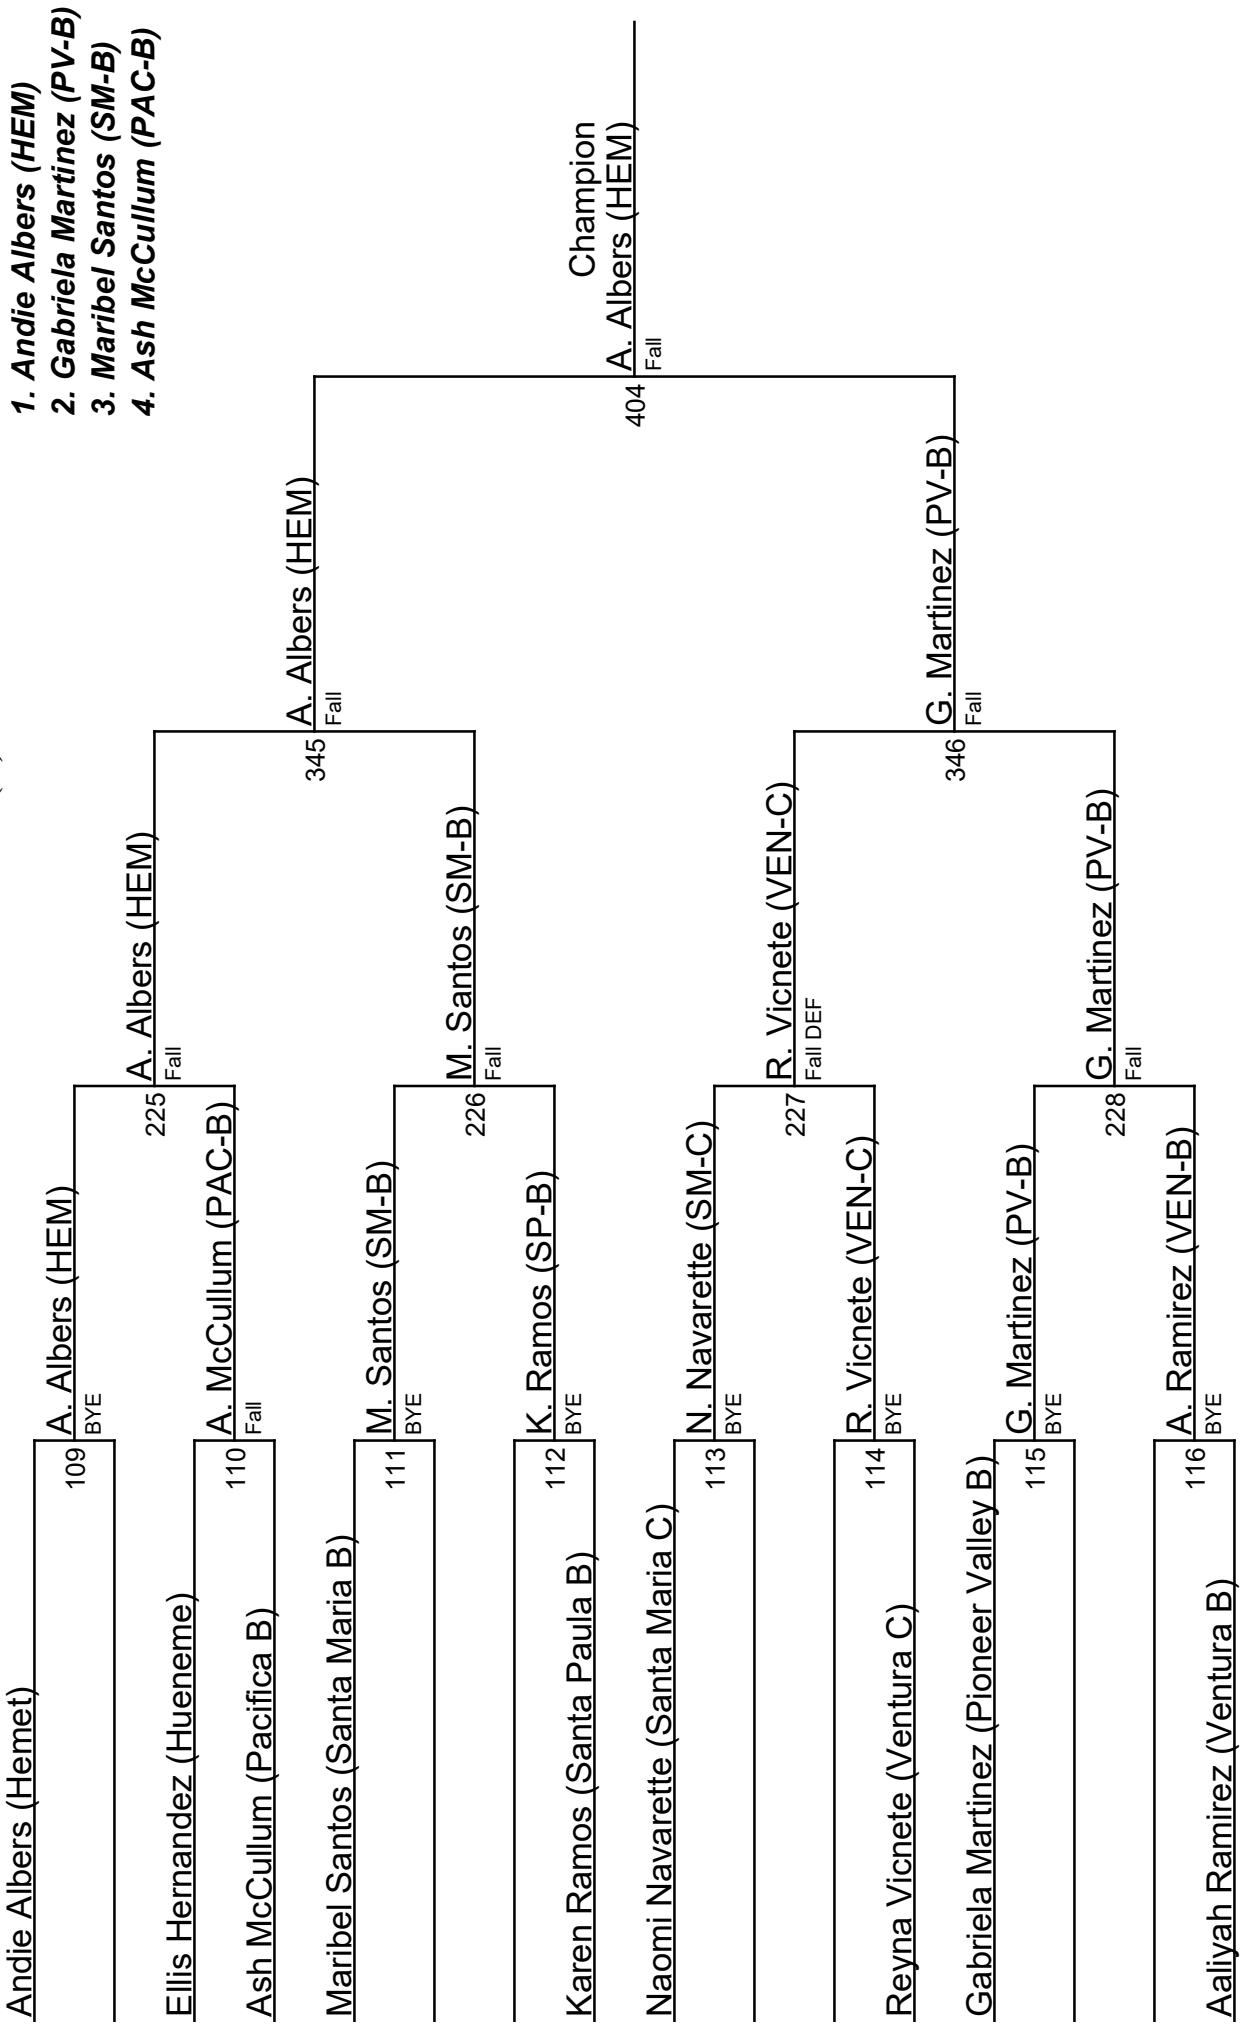

# Showdown Tournament / 235 (consolation)

Round 2

Round 3

Round 4

Round 5

Round 6

**Showdown Tournament / 137 (B)**

1. **Andie Albers (HEM)**
2. **Gabriela Martinez (PV-B)**
3. **Maribel Santos (SM-B)**
4. **Ash McCullum (PAC-B)**