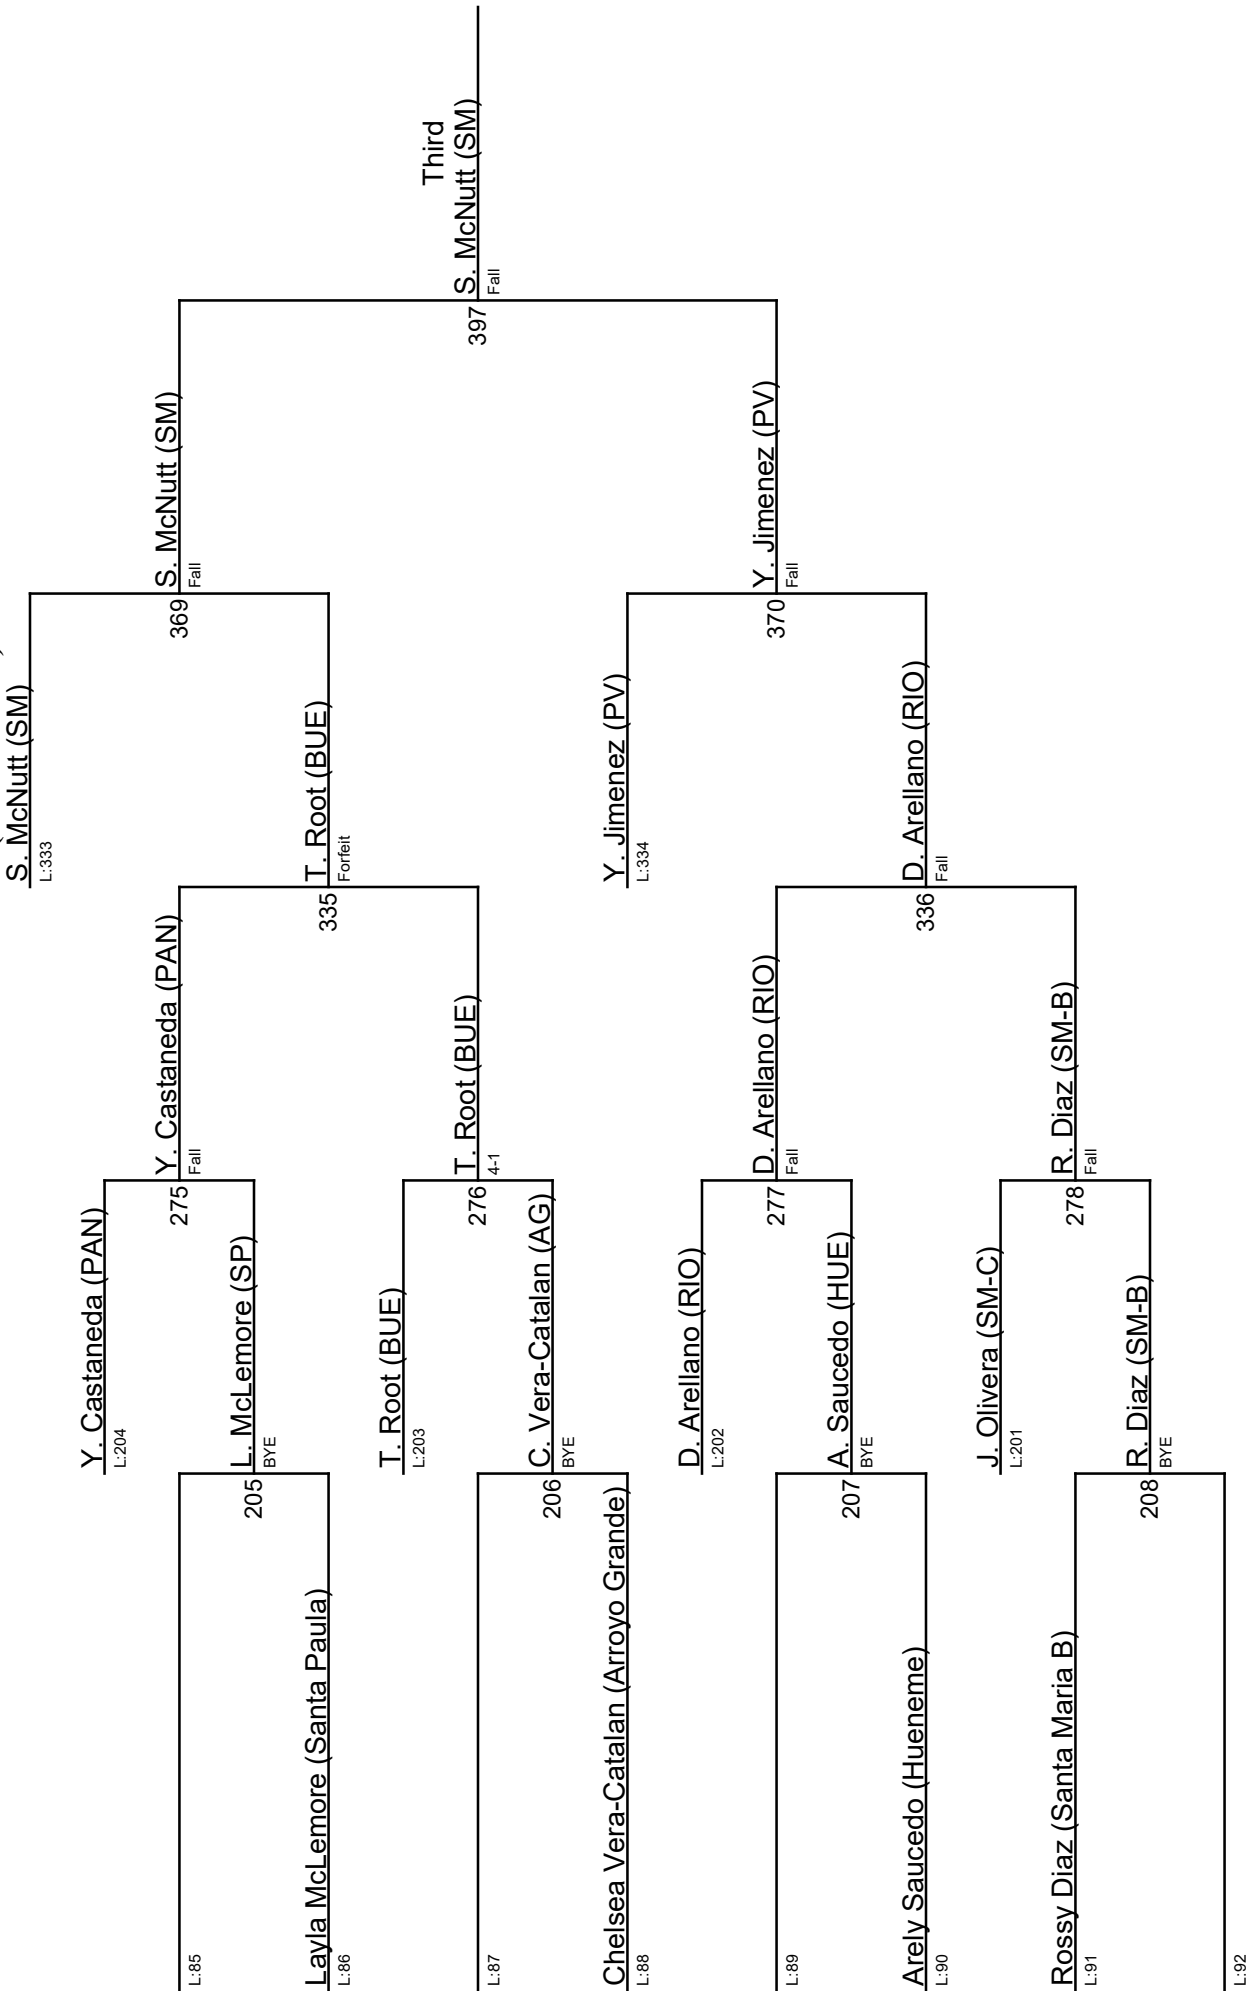

Showdown Tournament / 170 (consolation)

Round 2

Round 3

Round 4

Round 5

Round 6