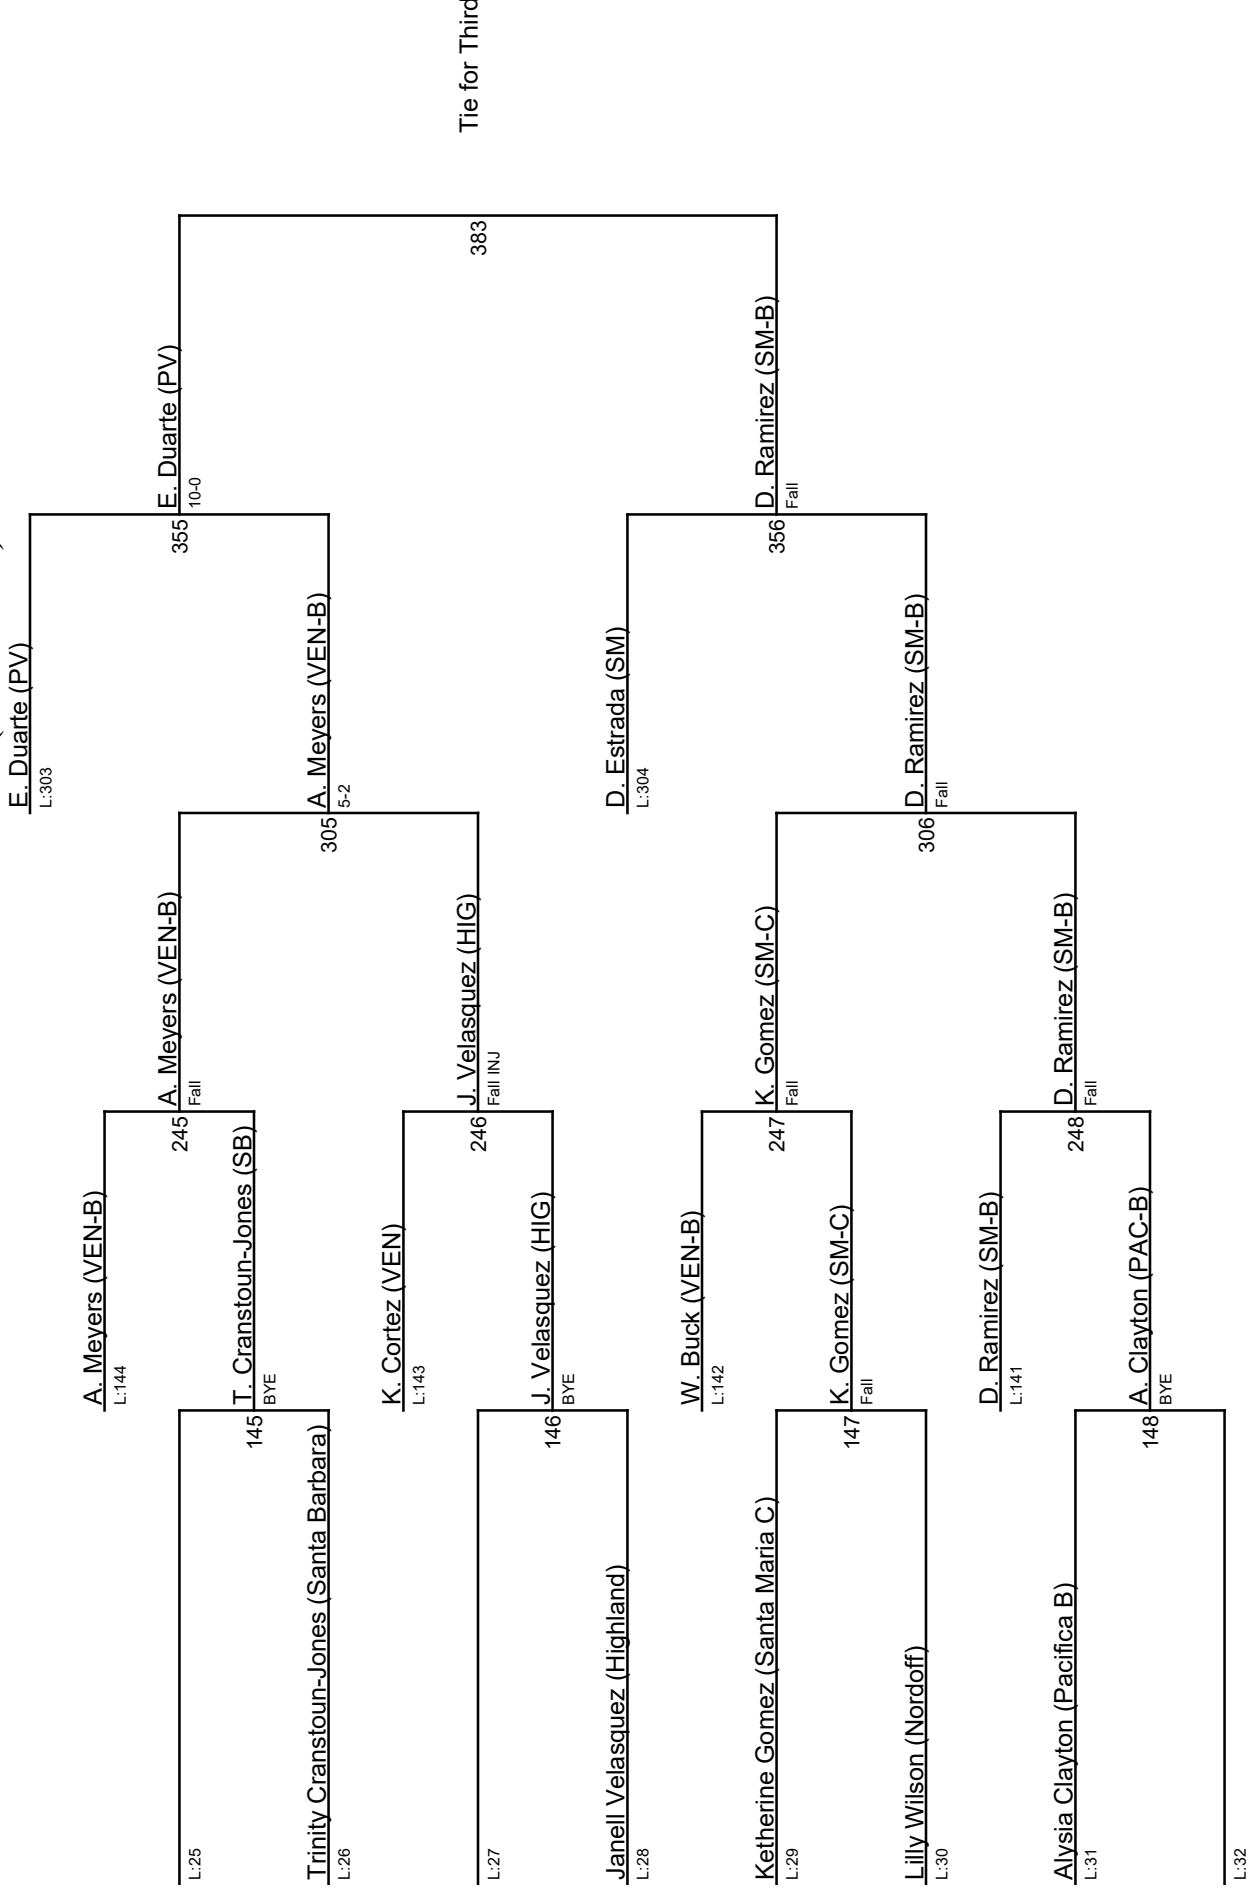

Showdown Tournament / 116 (consolation)

Round 2

Round 3

Round 4

Round 5

Round 6