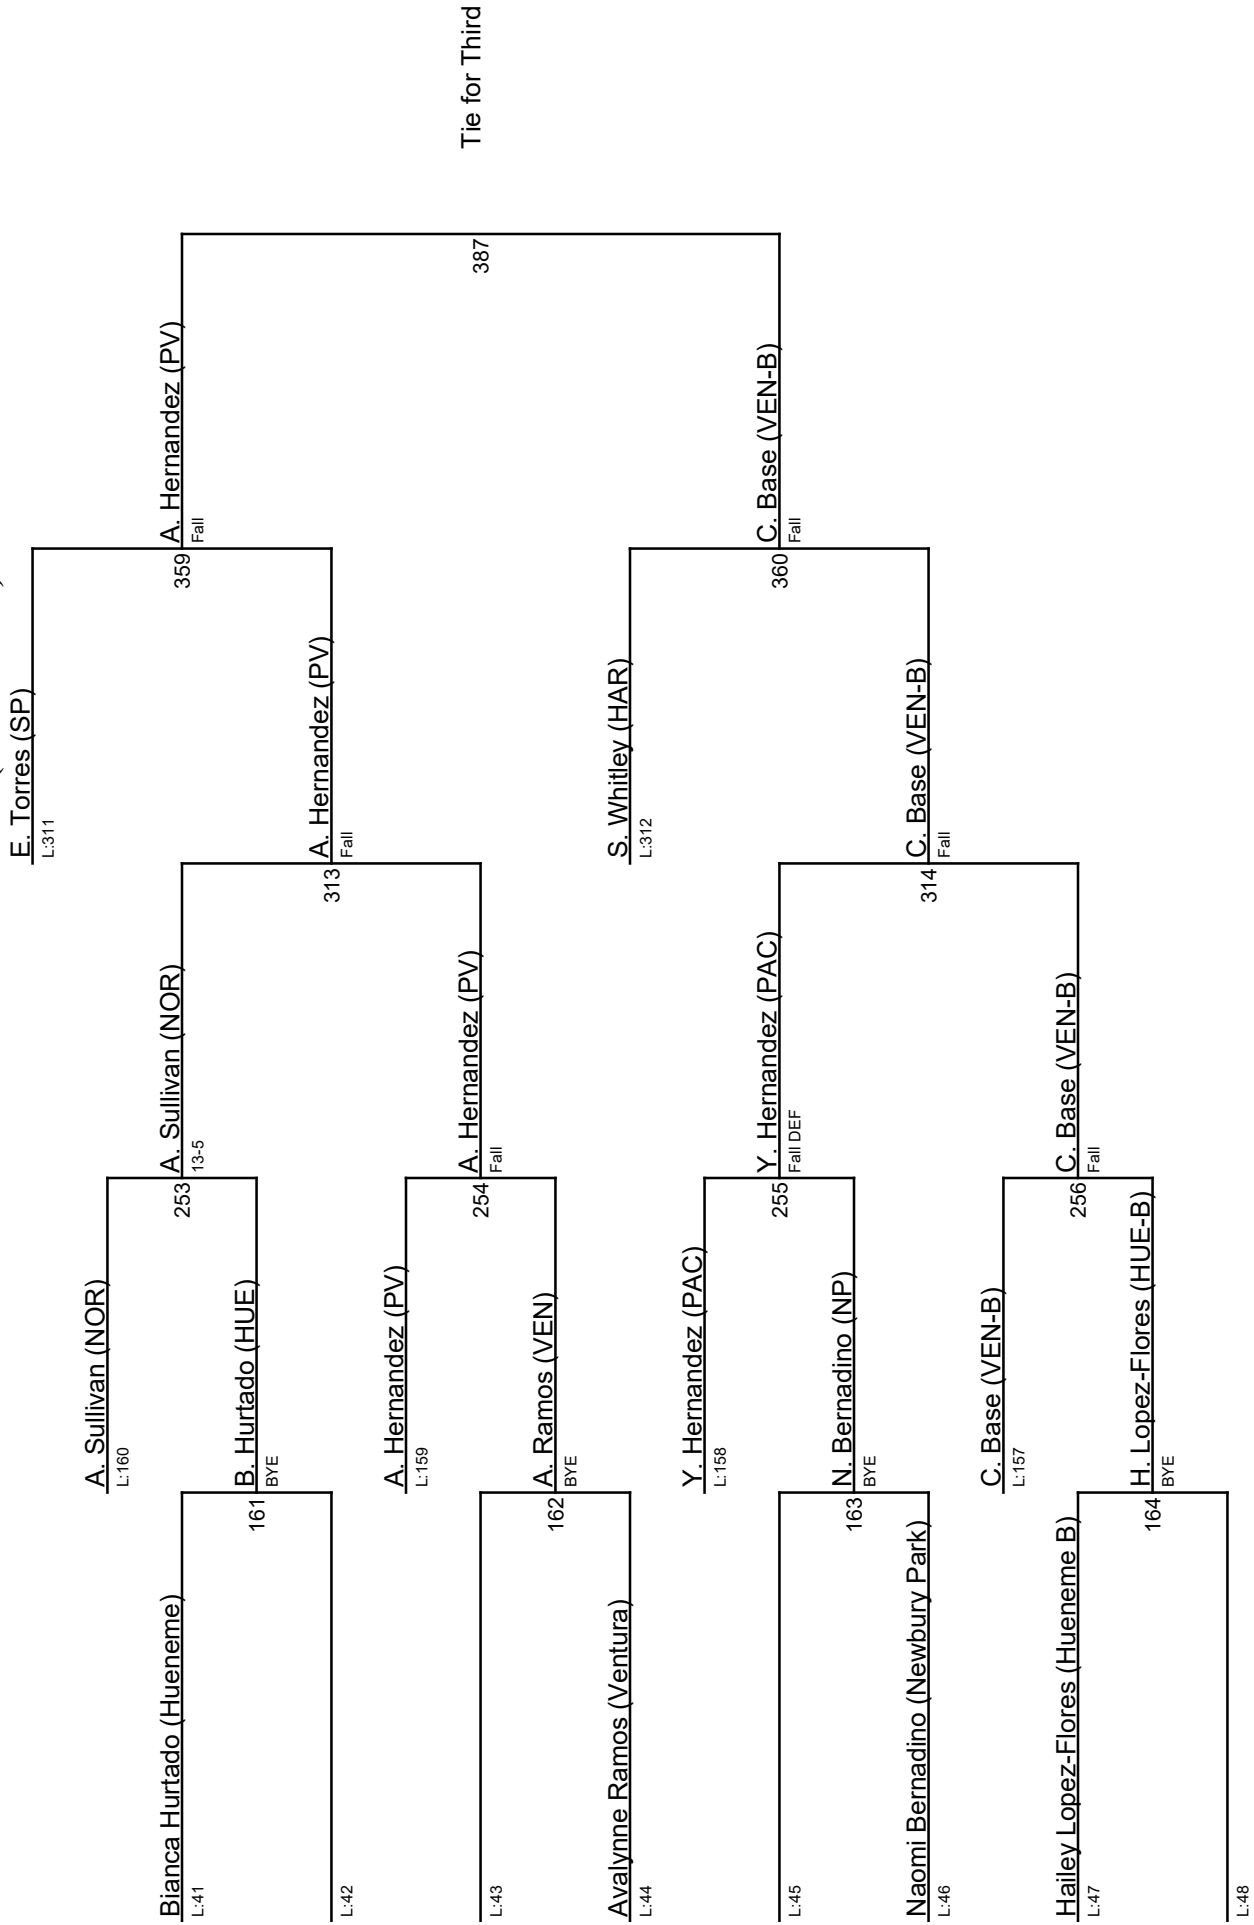

Showdown Tournament / 126 (consolation)

Round 2

Round 3

Round 4

Round 5

Round 6