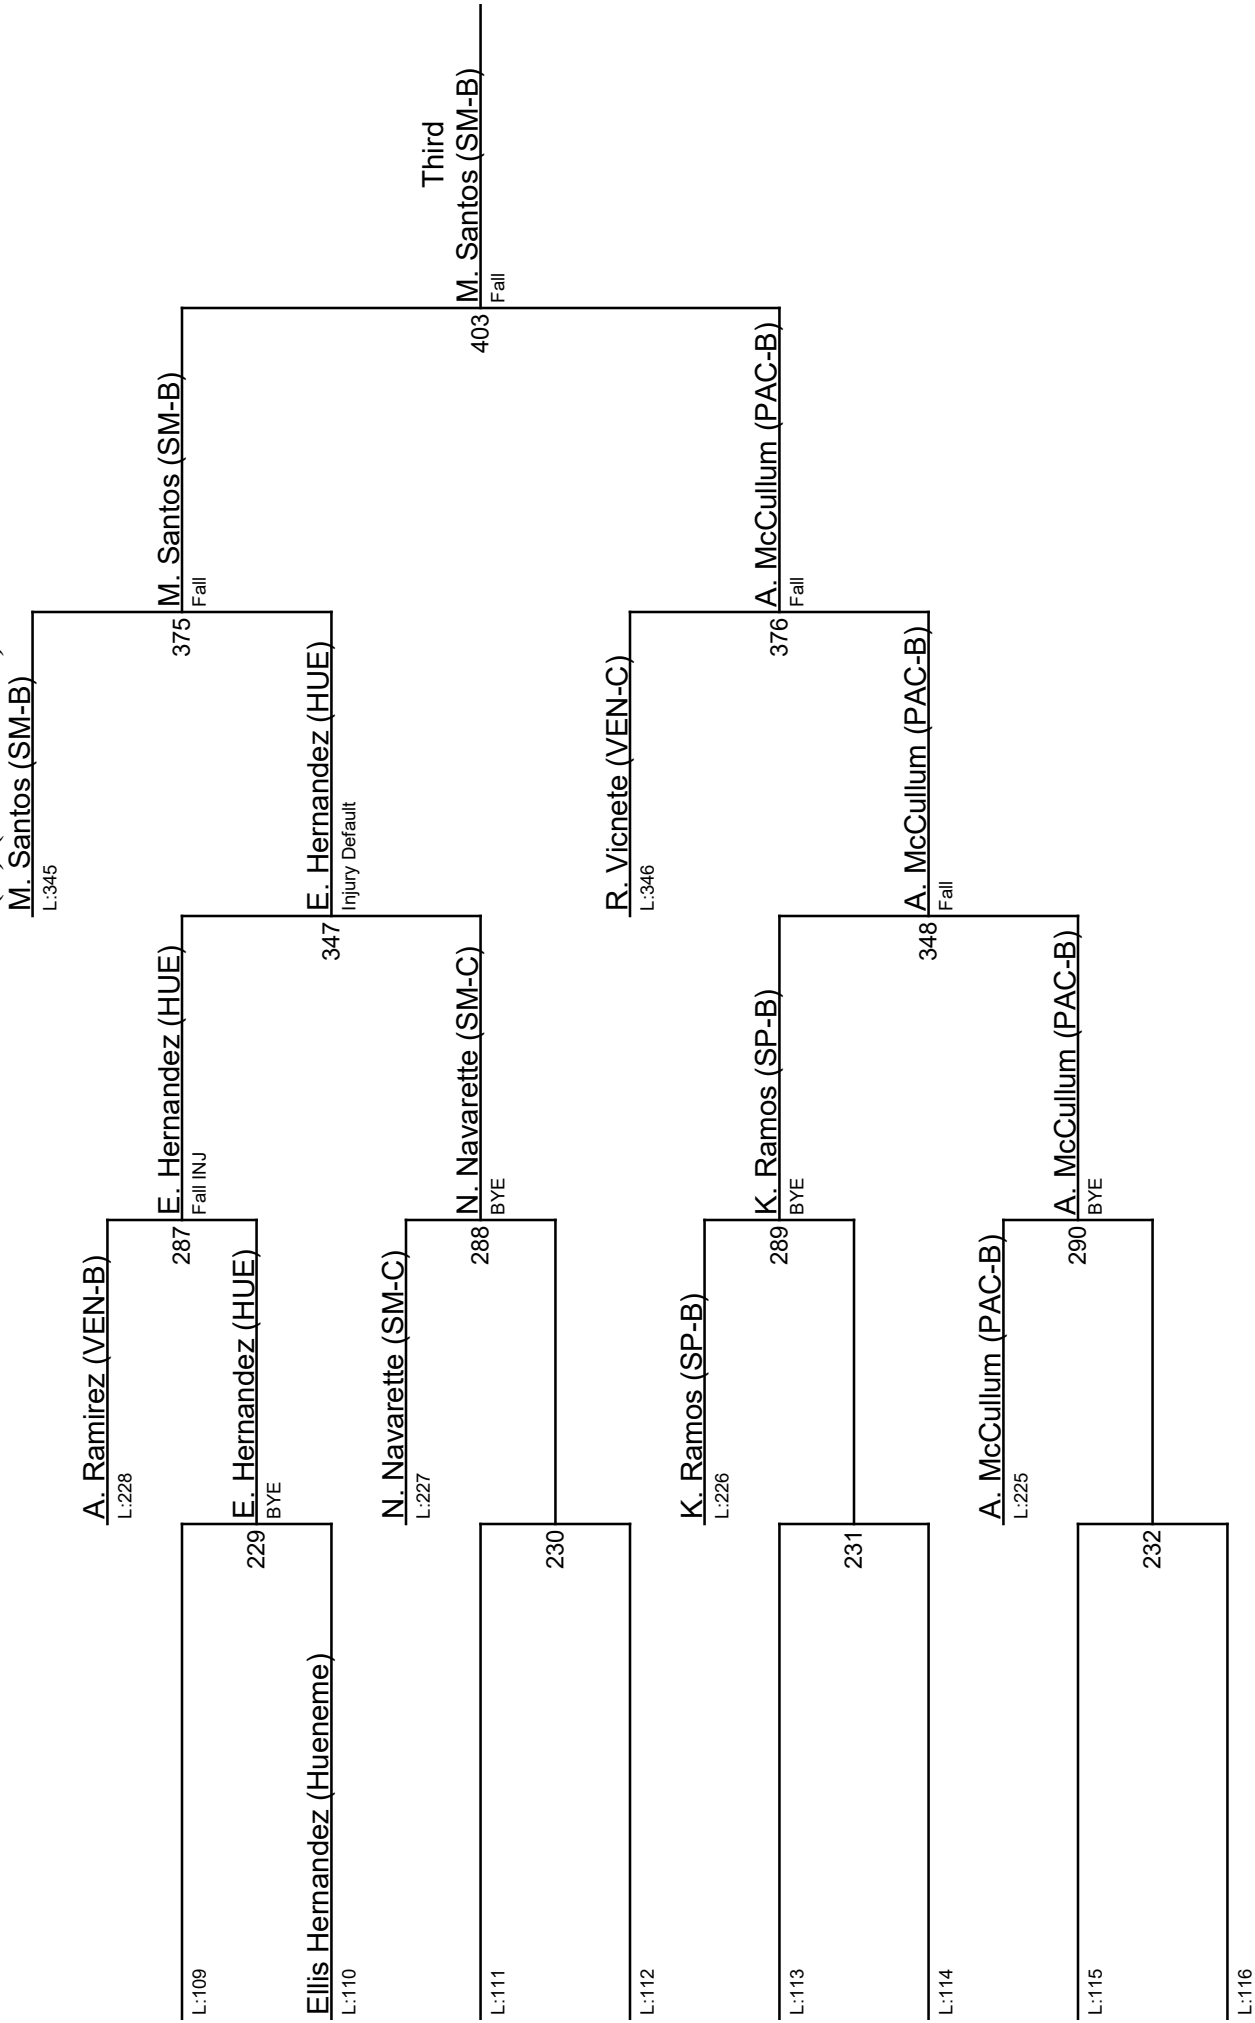

Showdown Tournament / 137 (B) (consolation)

Round 2

Round 3

Round 4

Round 5

Round 6