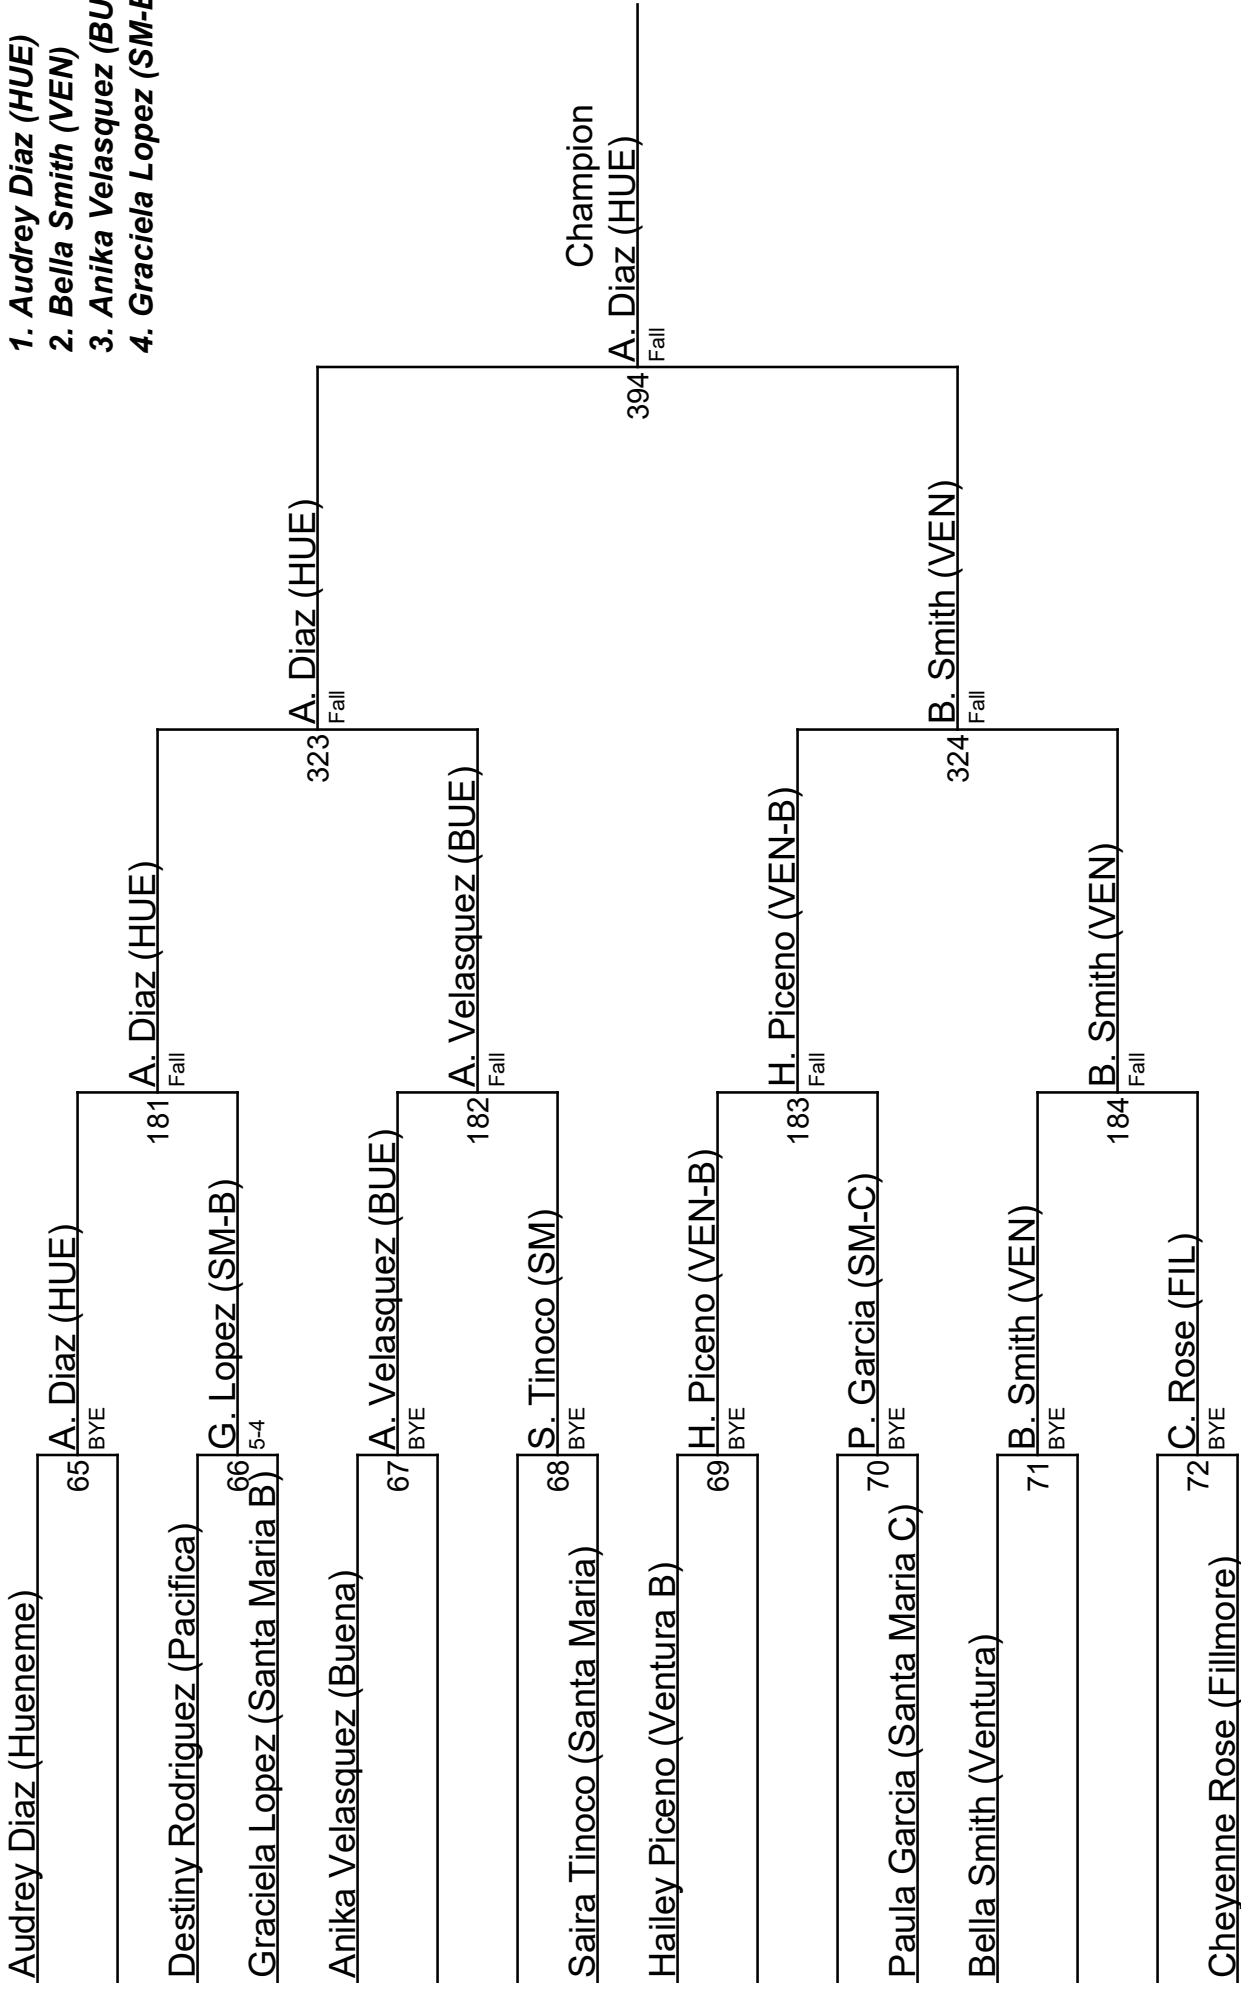

# Showdown Tournament / 137 (consolation)

Round 2

Round 3

Round 4

Round 5

Round 6

Showdown Tournament / 143

1. Audrey Diaz (HUE)
2. Bella Smith (VEN)
3. Anika Velasquez (BUE)
4. Graciela Lopez (SM-B)