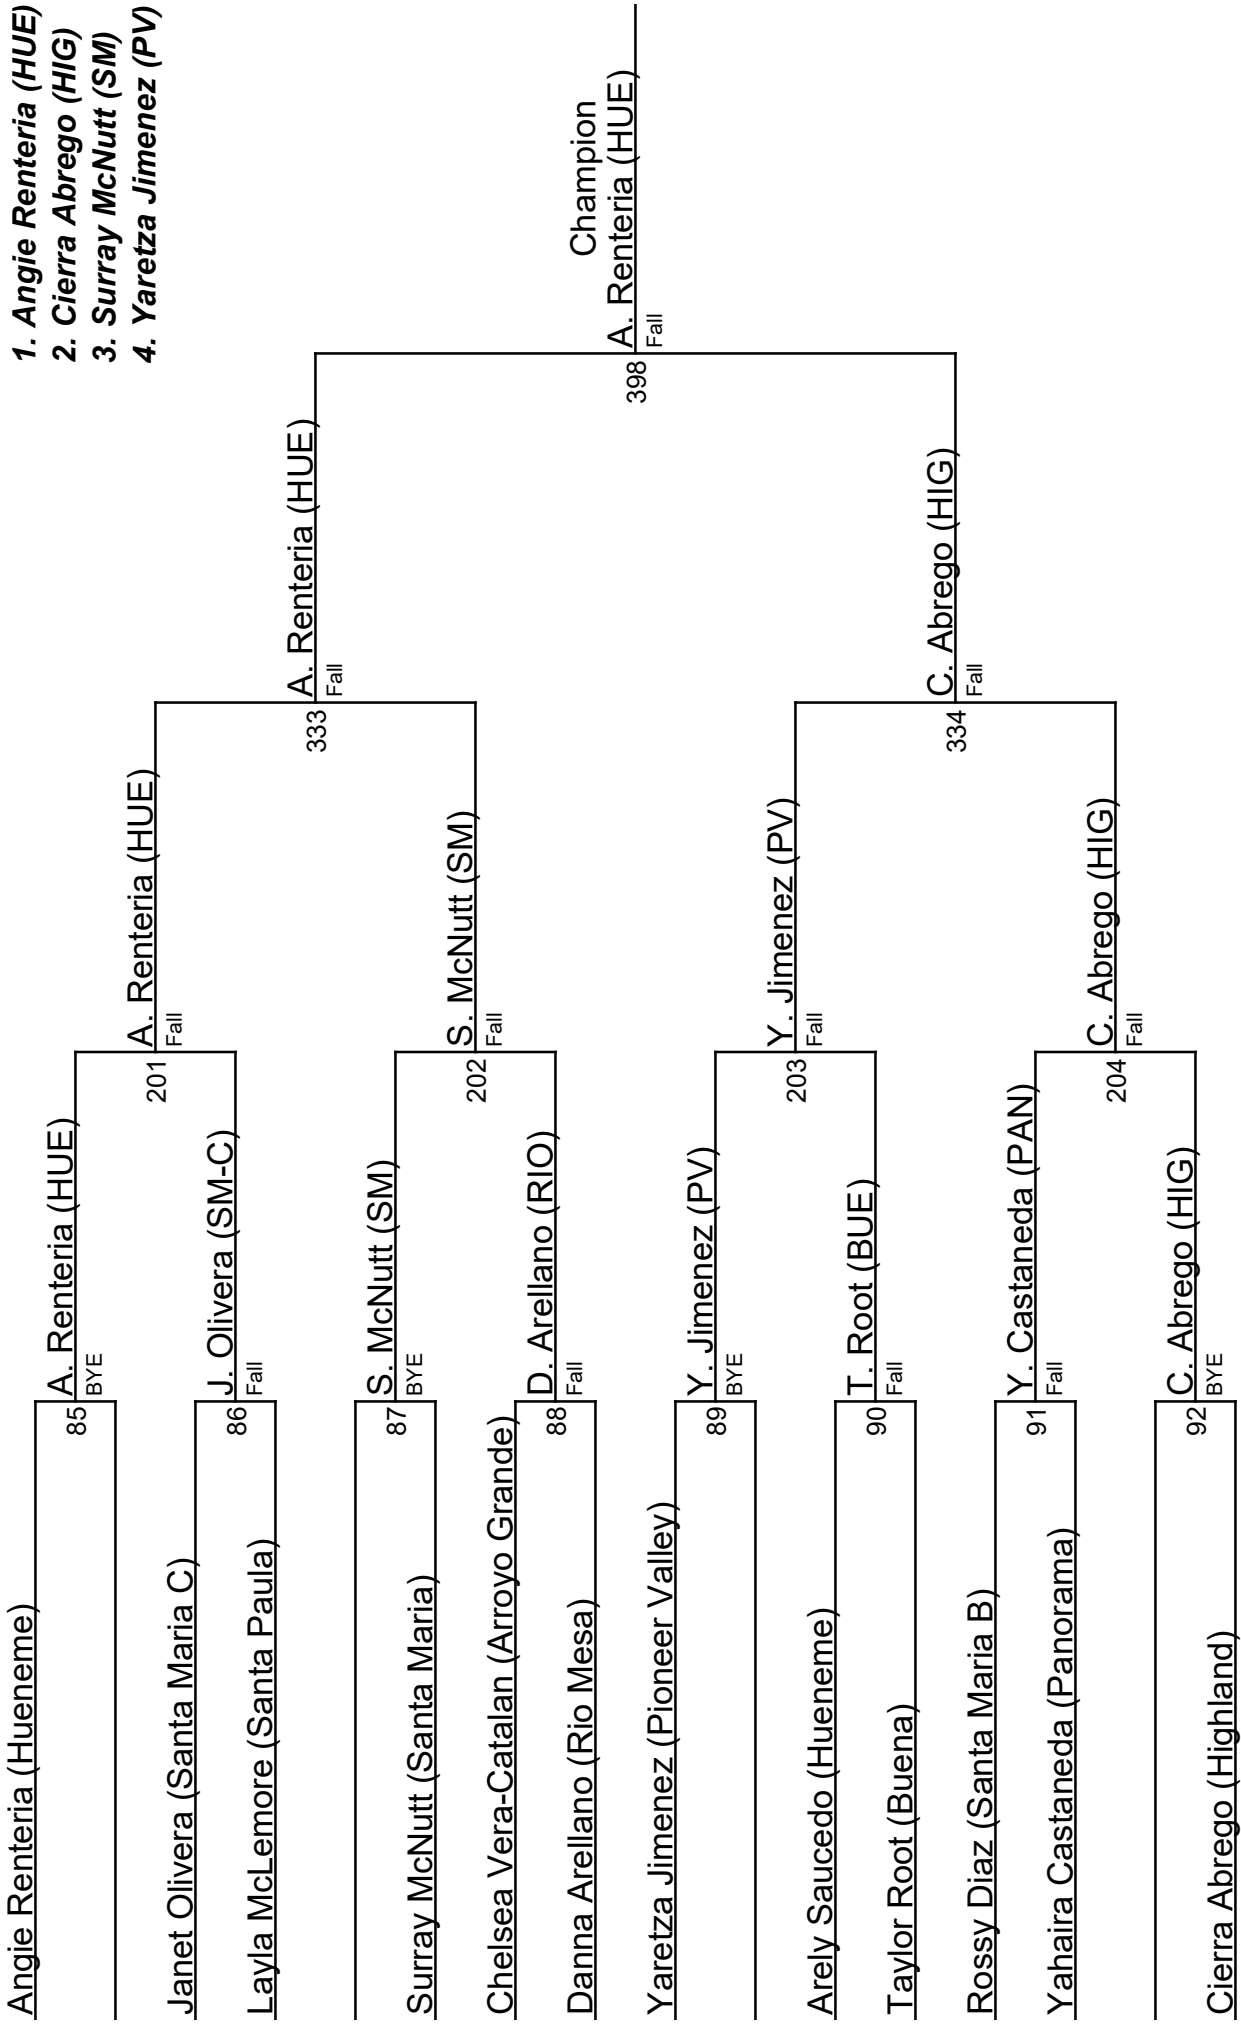

# Showdown Tournament / 160 (consolation)

Round 2

Round 3

Round 4

Round 5

Round 6

Showdown Tournament / 170

1. **Angie Renteria (HUE)**
2. **Cierra Abrego (HIG)**
3. **Surray McNutt (SM)**
4. **Yaretza Jimenez (PV)**