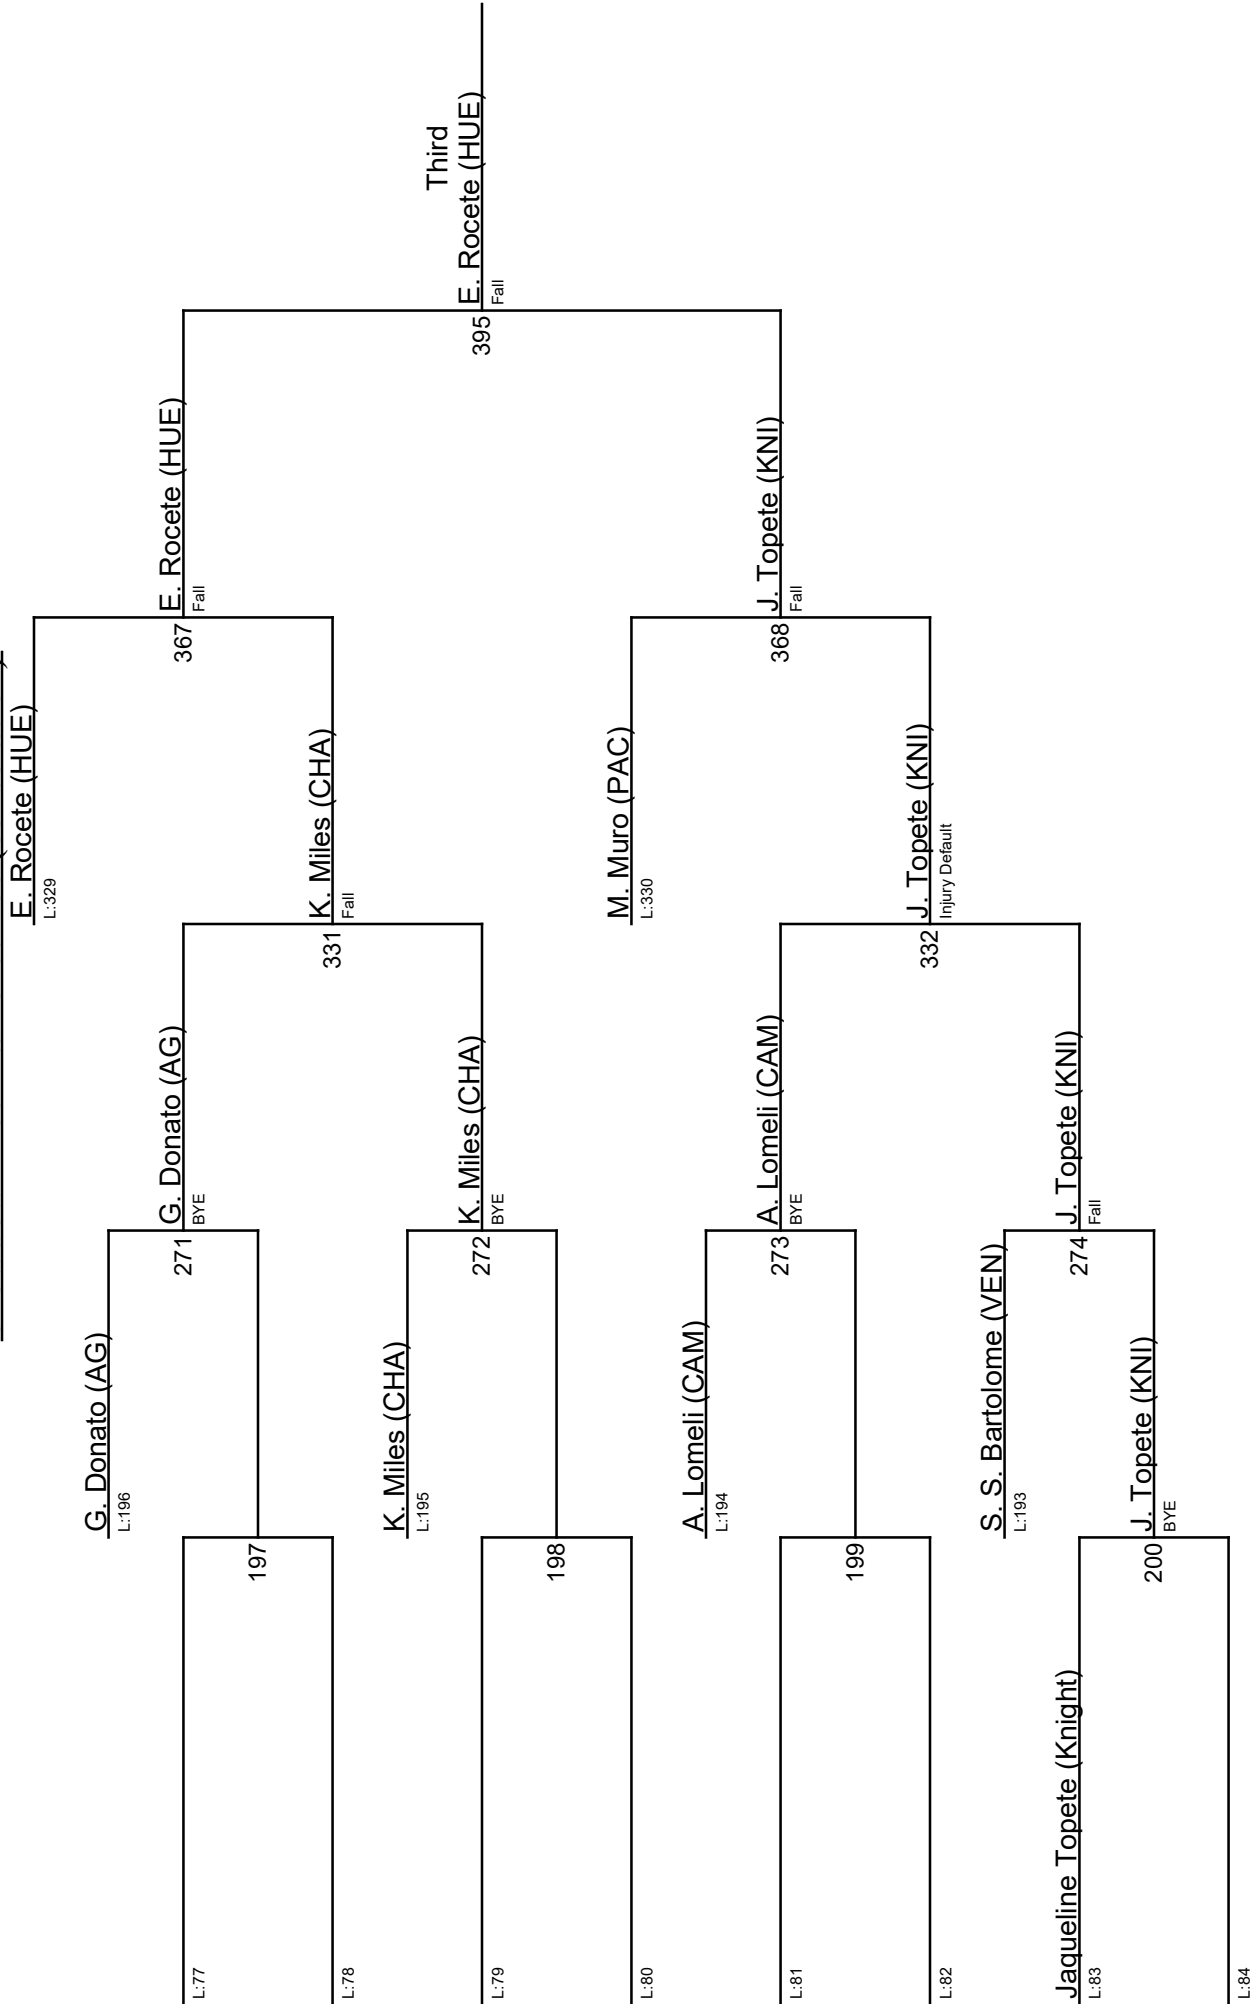

Showdown Tournament / 160 (consolation)

Round 2

Round 3

Round 4

Round 5

Round 6