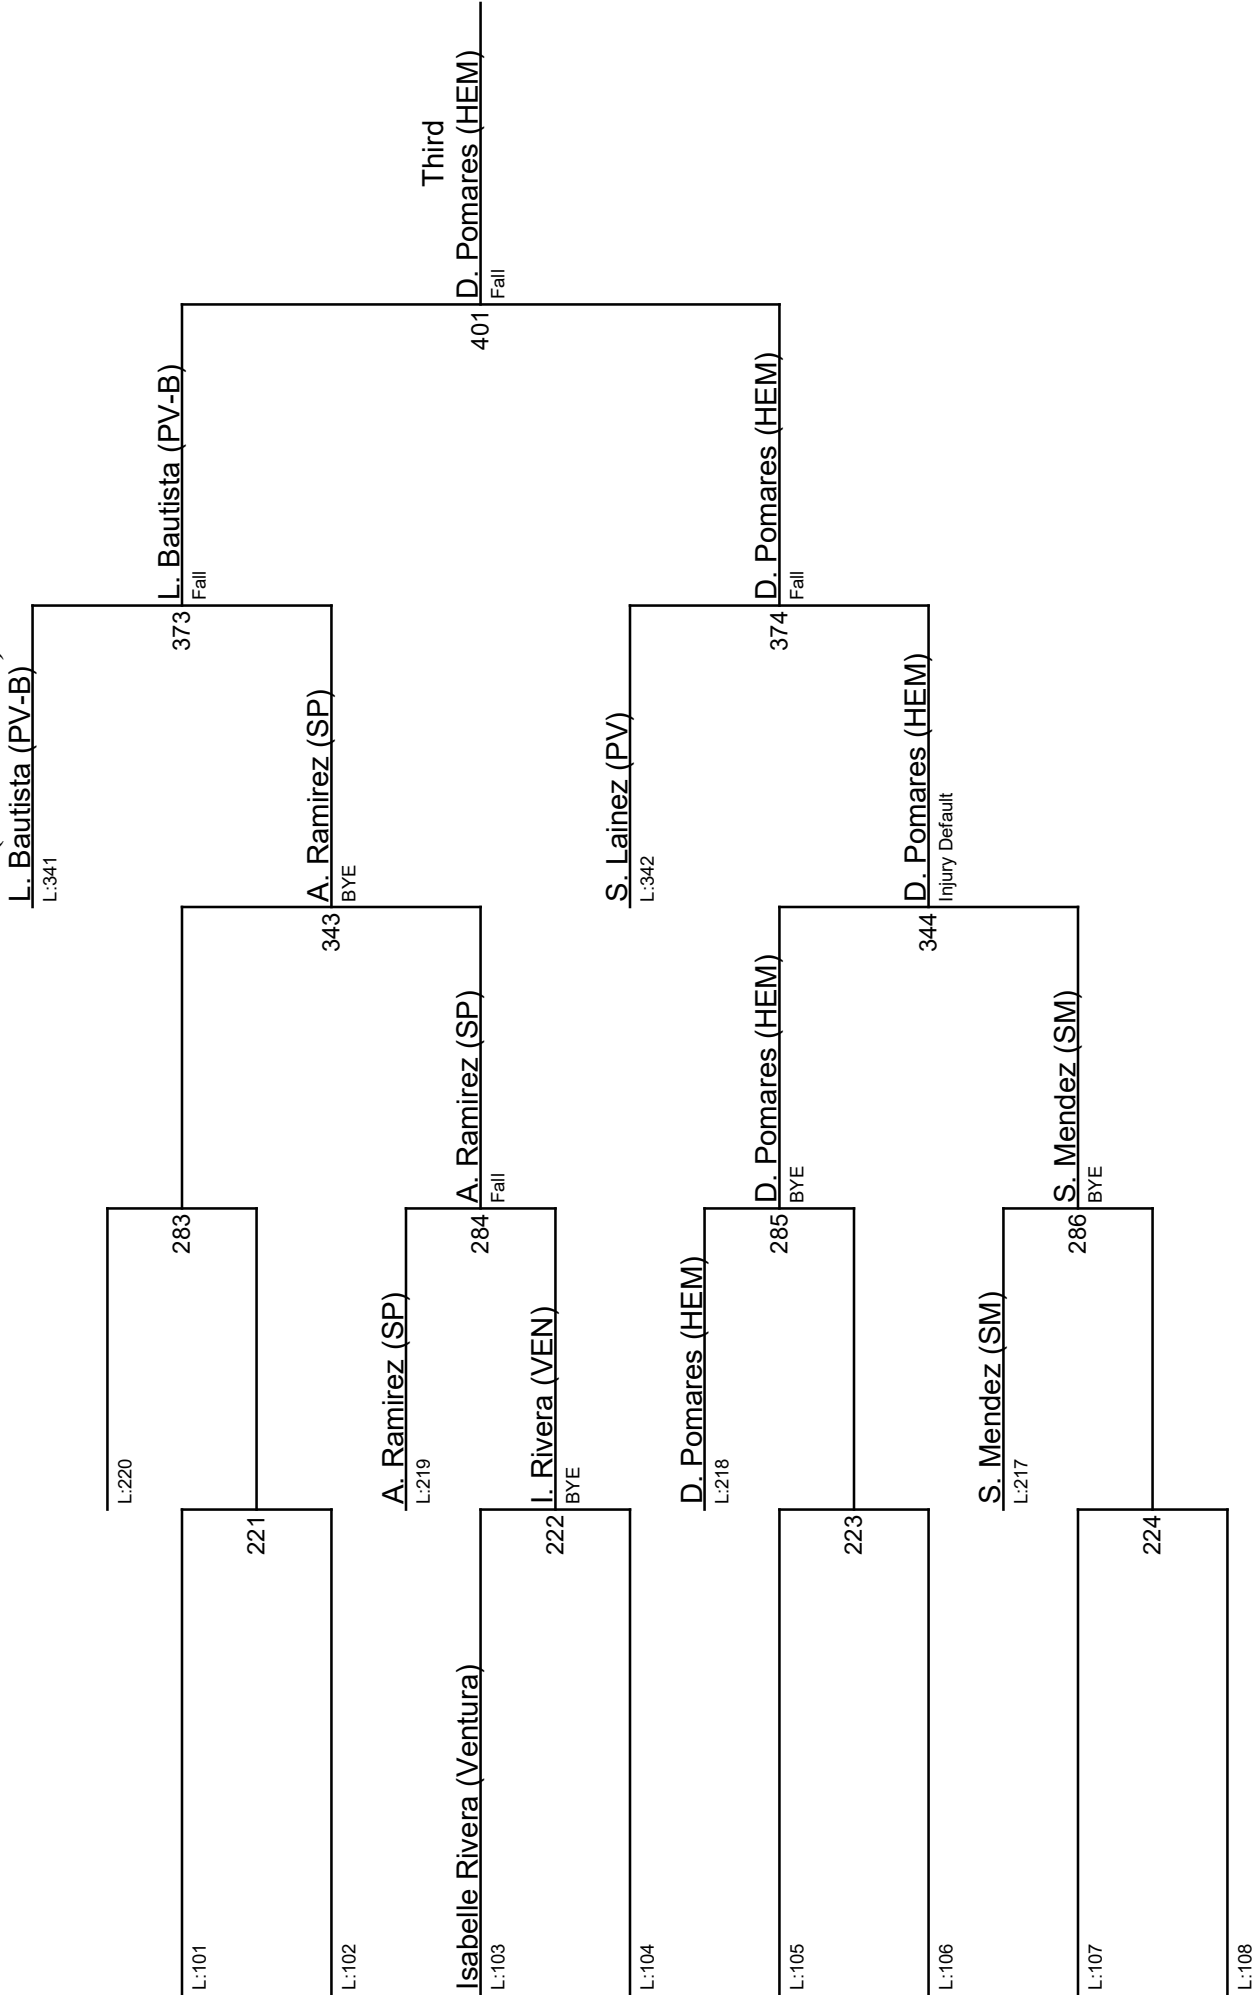

Showdown Tournament / 235 (consolation)

Round 2

Round 3

Round 4

Round 5

Round 6