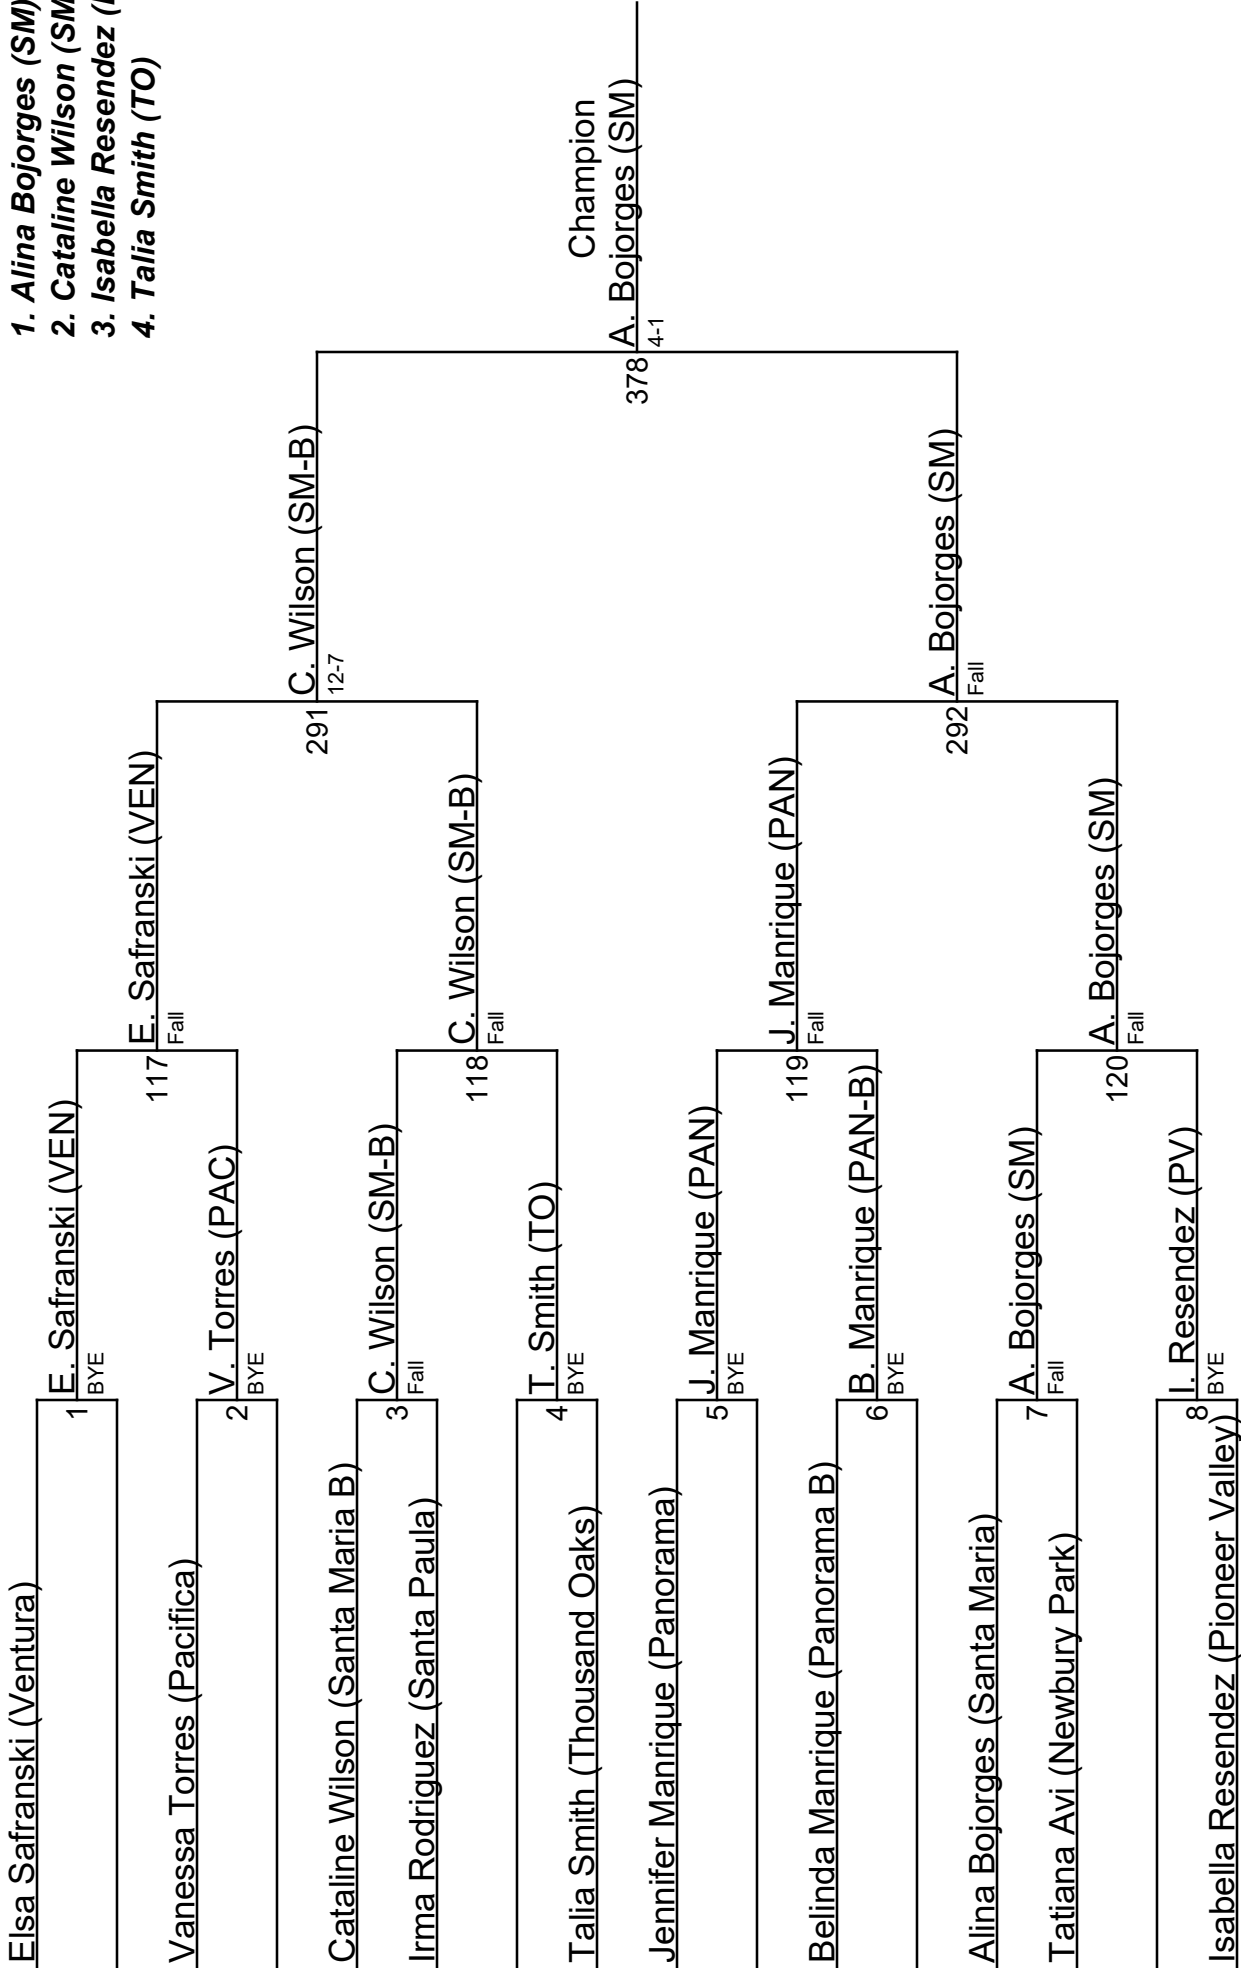

Showdown Tournament / 101

1. Alina Bojorges (SM)
2. Cataline Wilson (SM-B)
3. Isabella Resendez (PV)
4. Talia Smith (TO)

Round 1

Round 2

Round 4

Round 6