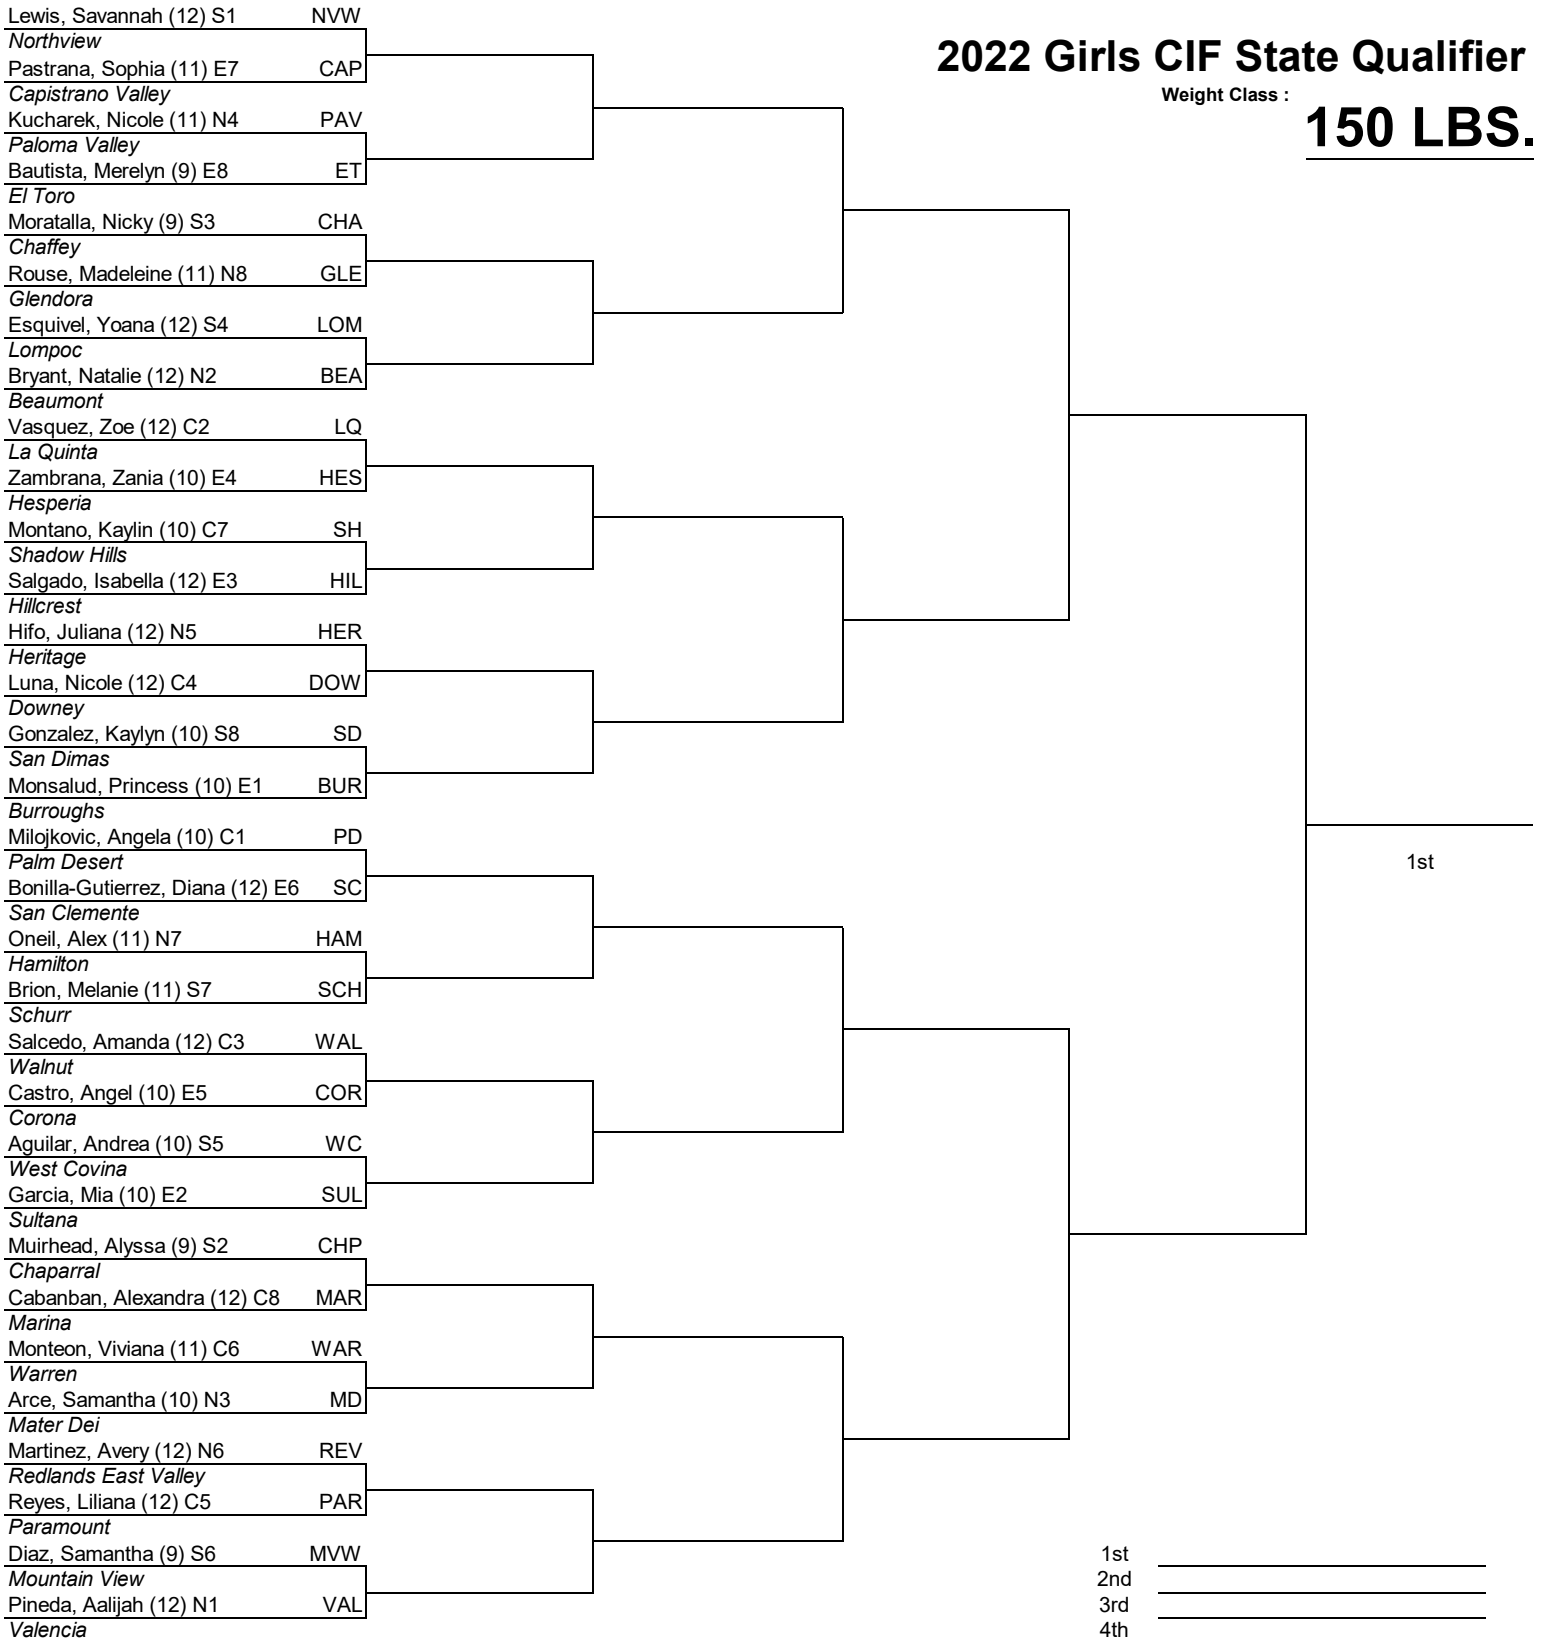

2022 Girls CIF State Qualifier

Weight Class :

150 LBS.