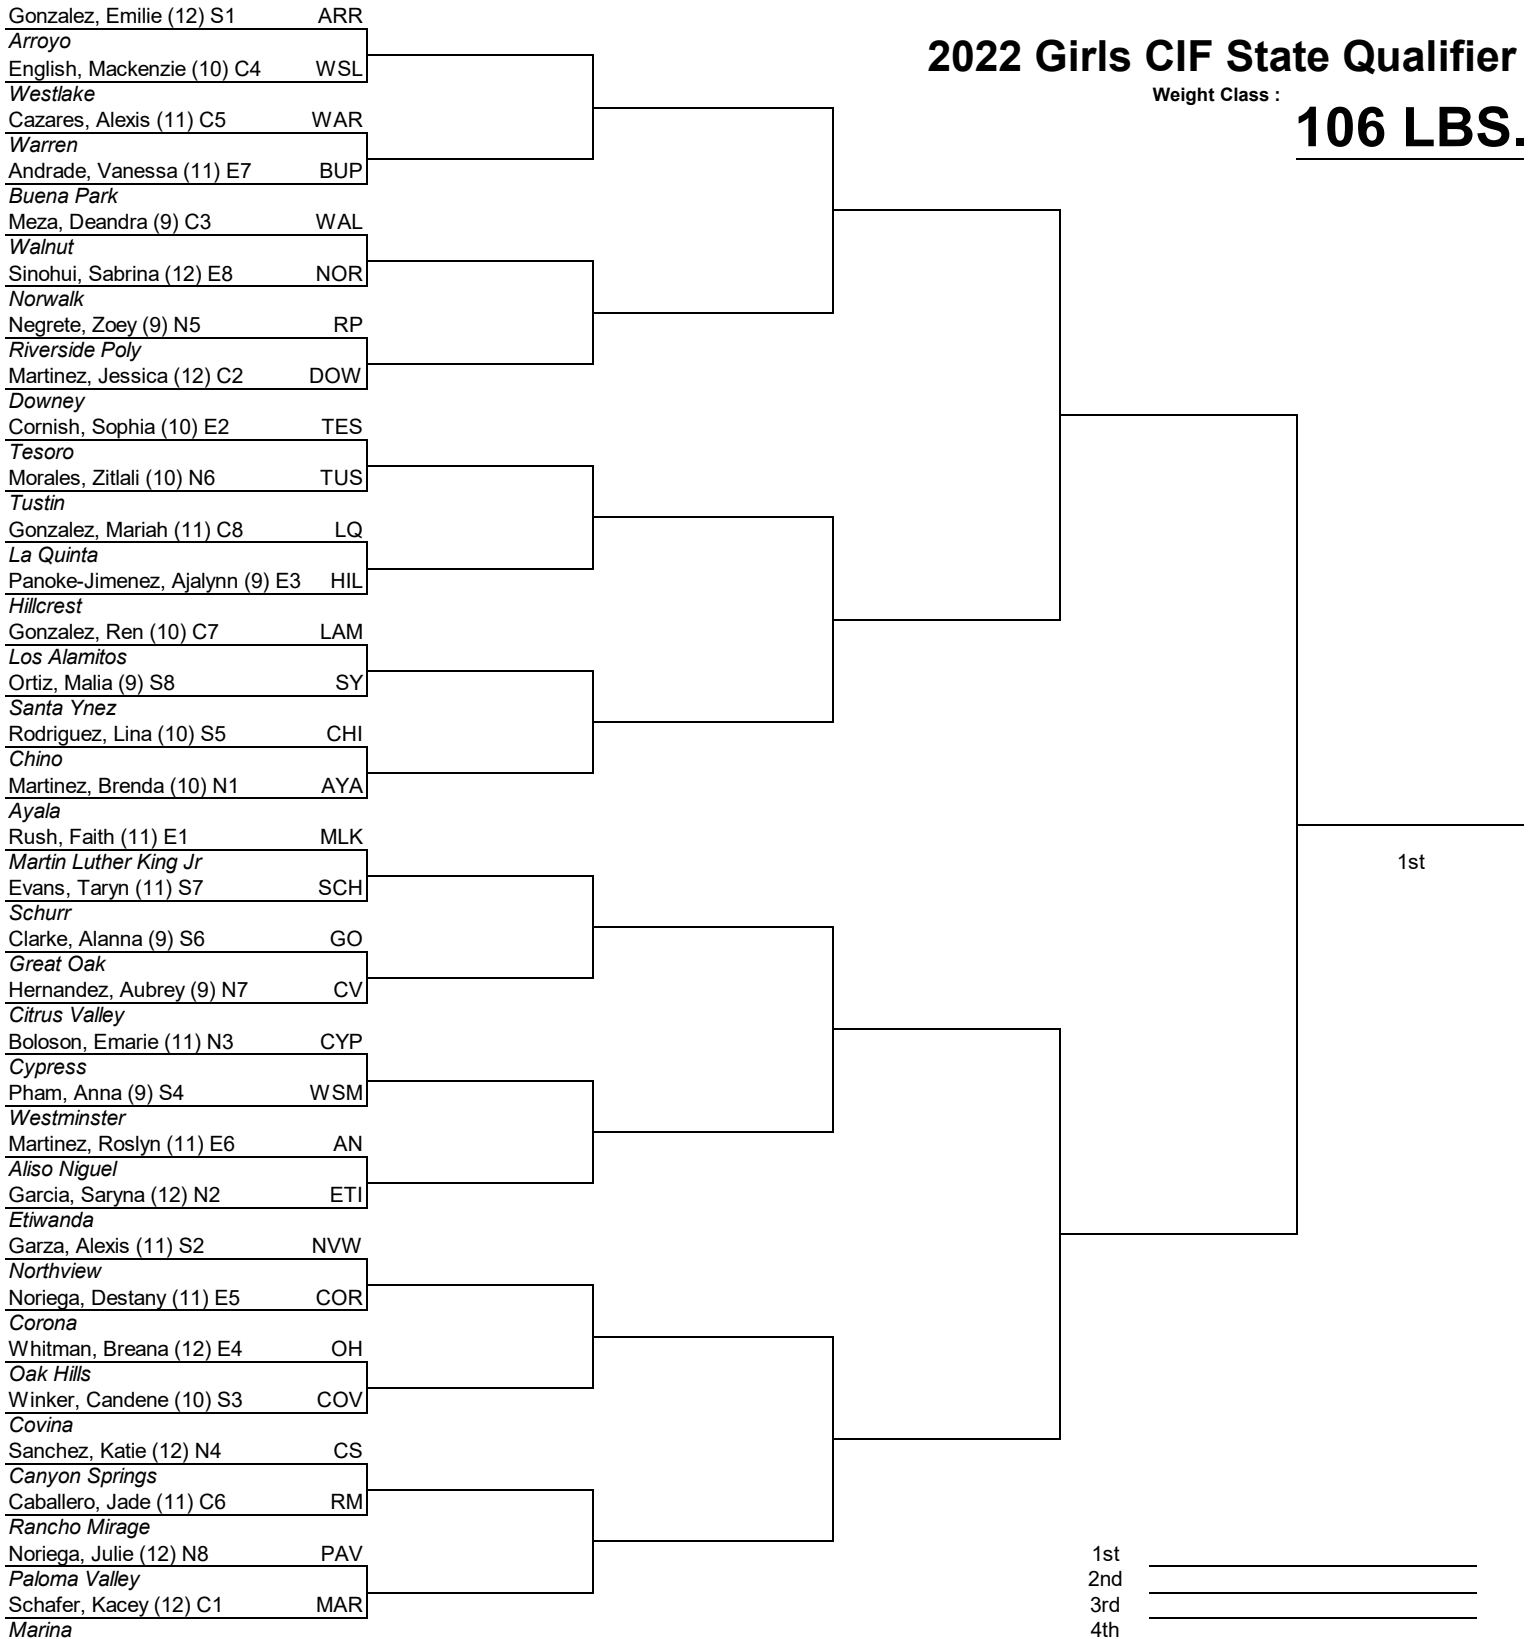

2022 Girls CIF State Qualifier

Weight Class :

106 LBS.