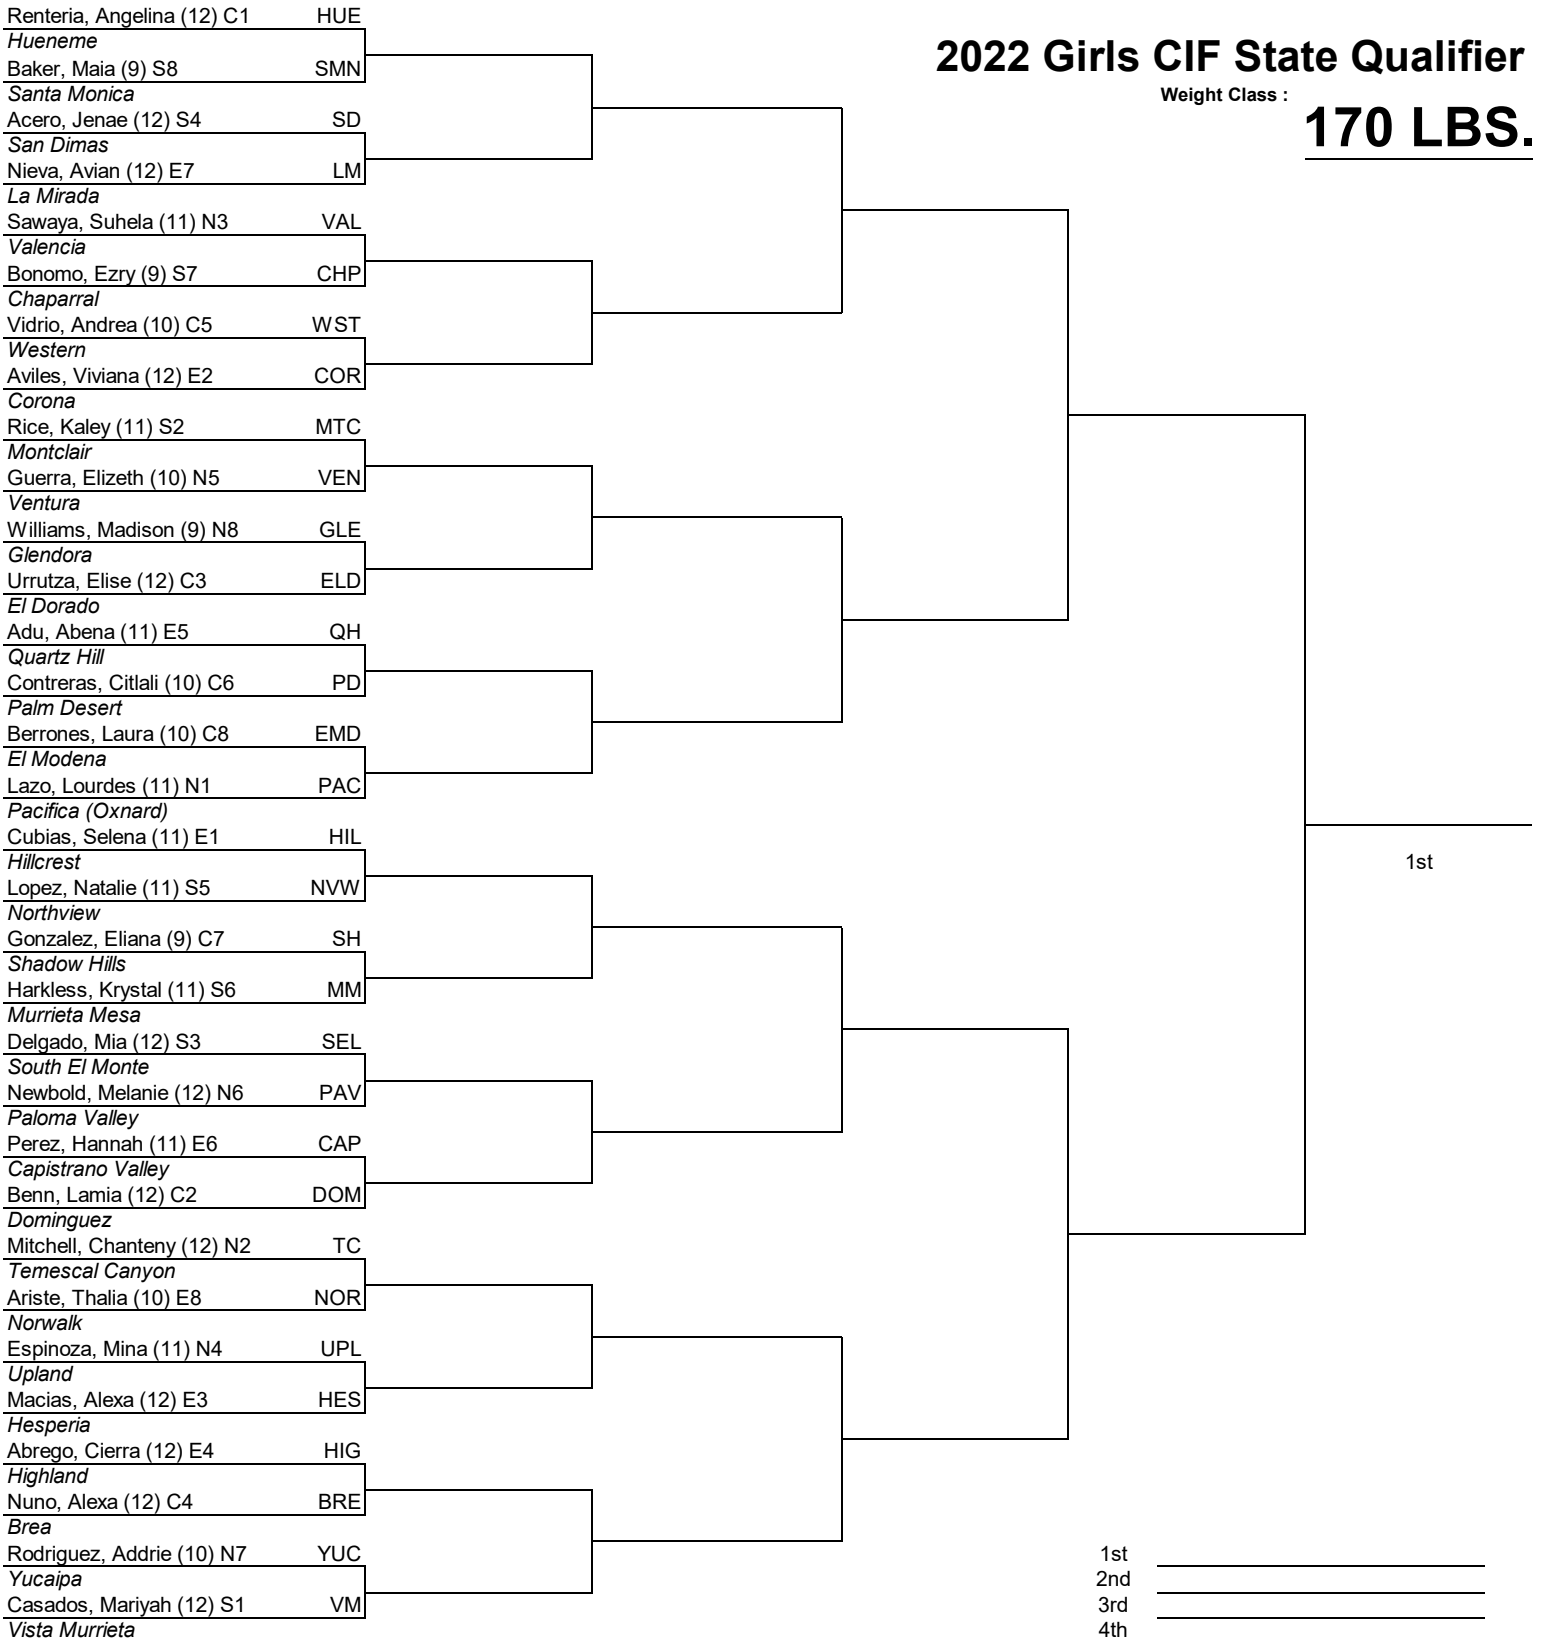

2022 Girls CIF State Qualifier

Weight Class :

170 LBS.