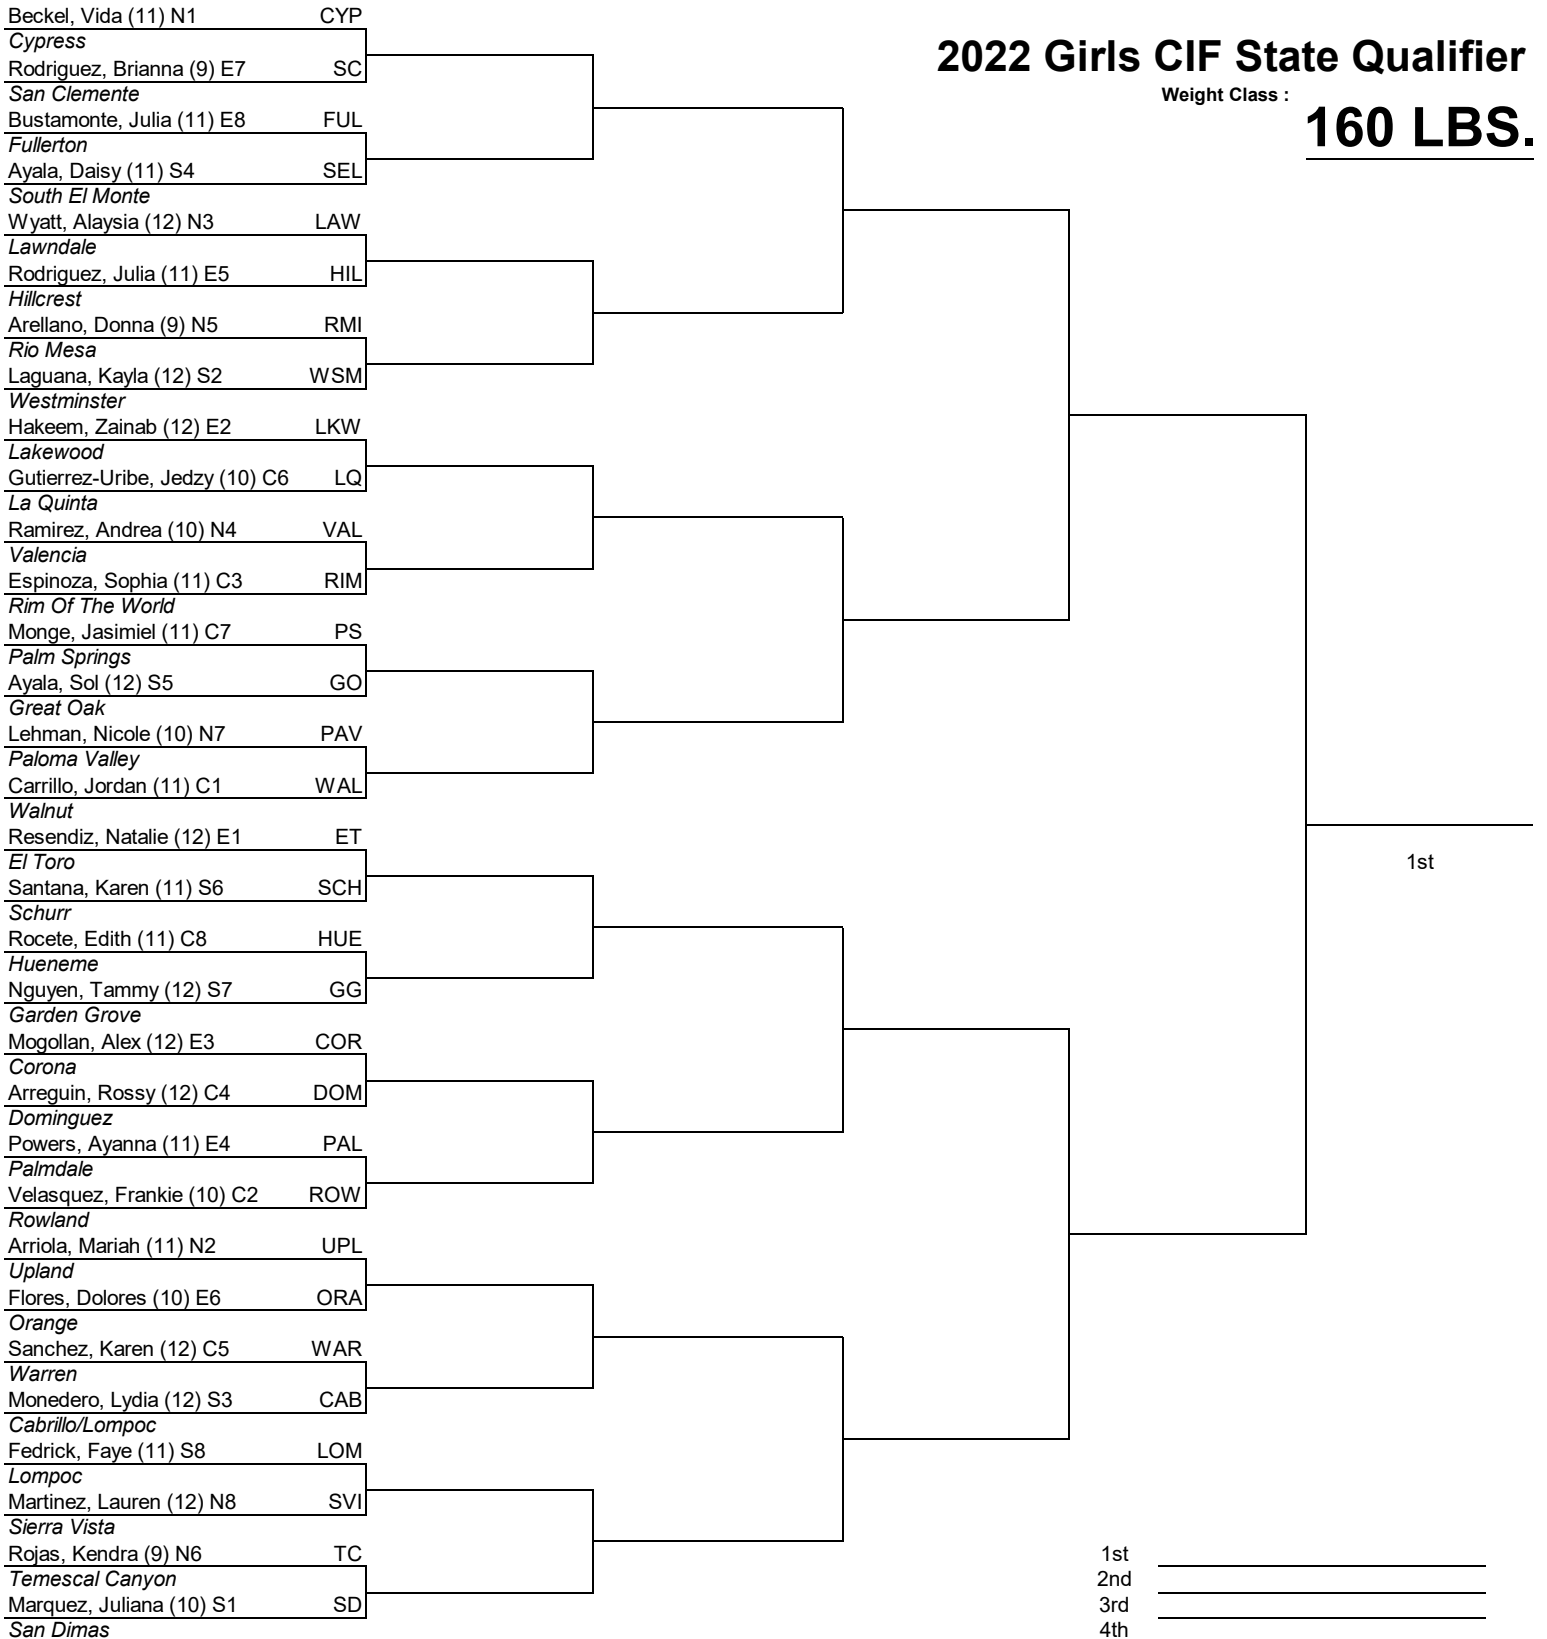

2022 Girls CIF State Qualifier

Weight Class :

160 LBS.