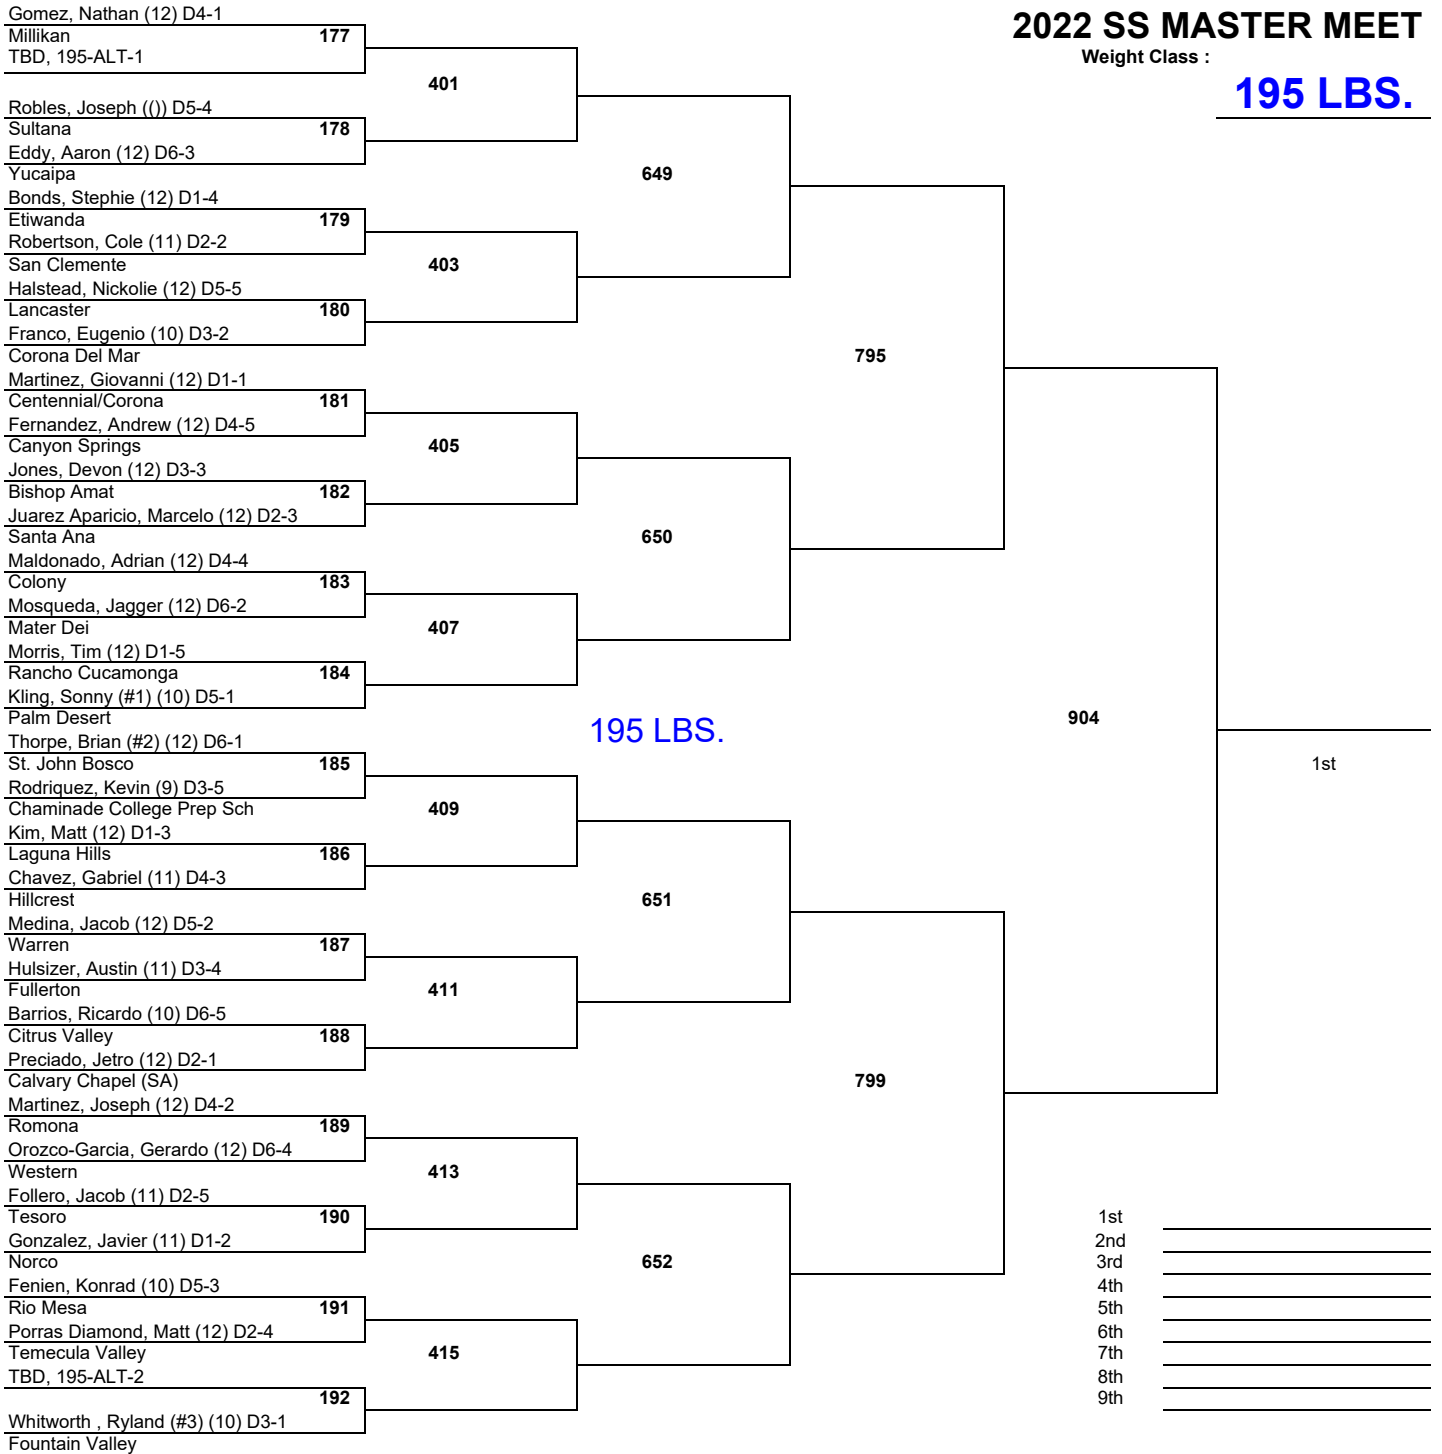

2022 SS MASTER MEET

Weight Class :

195 LBS.