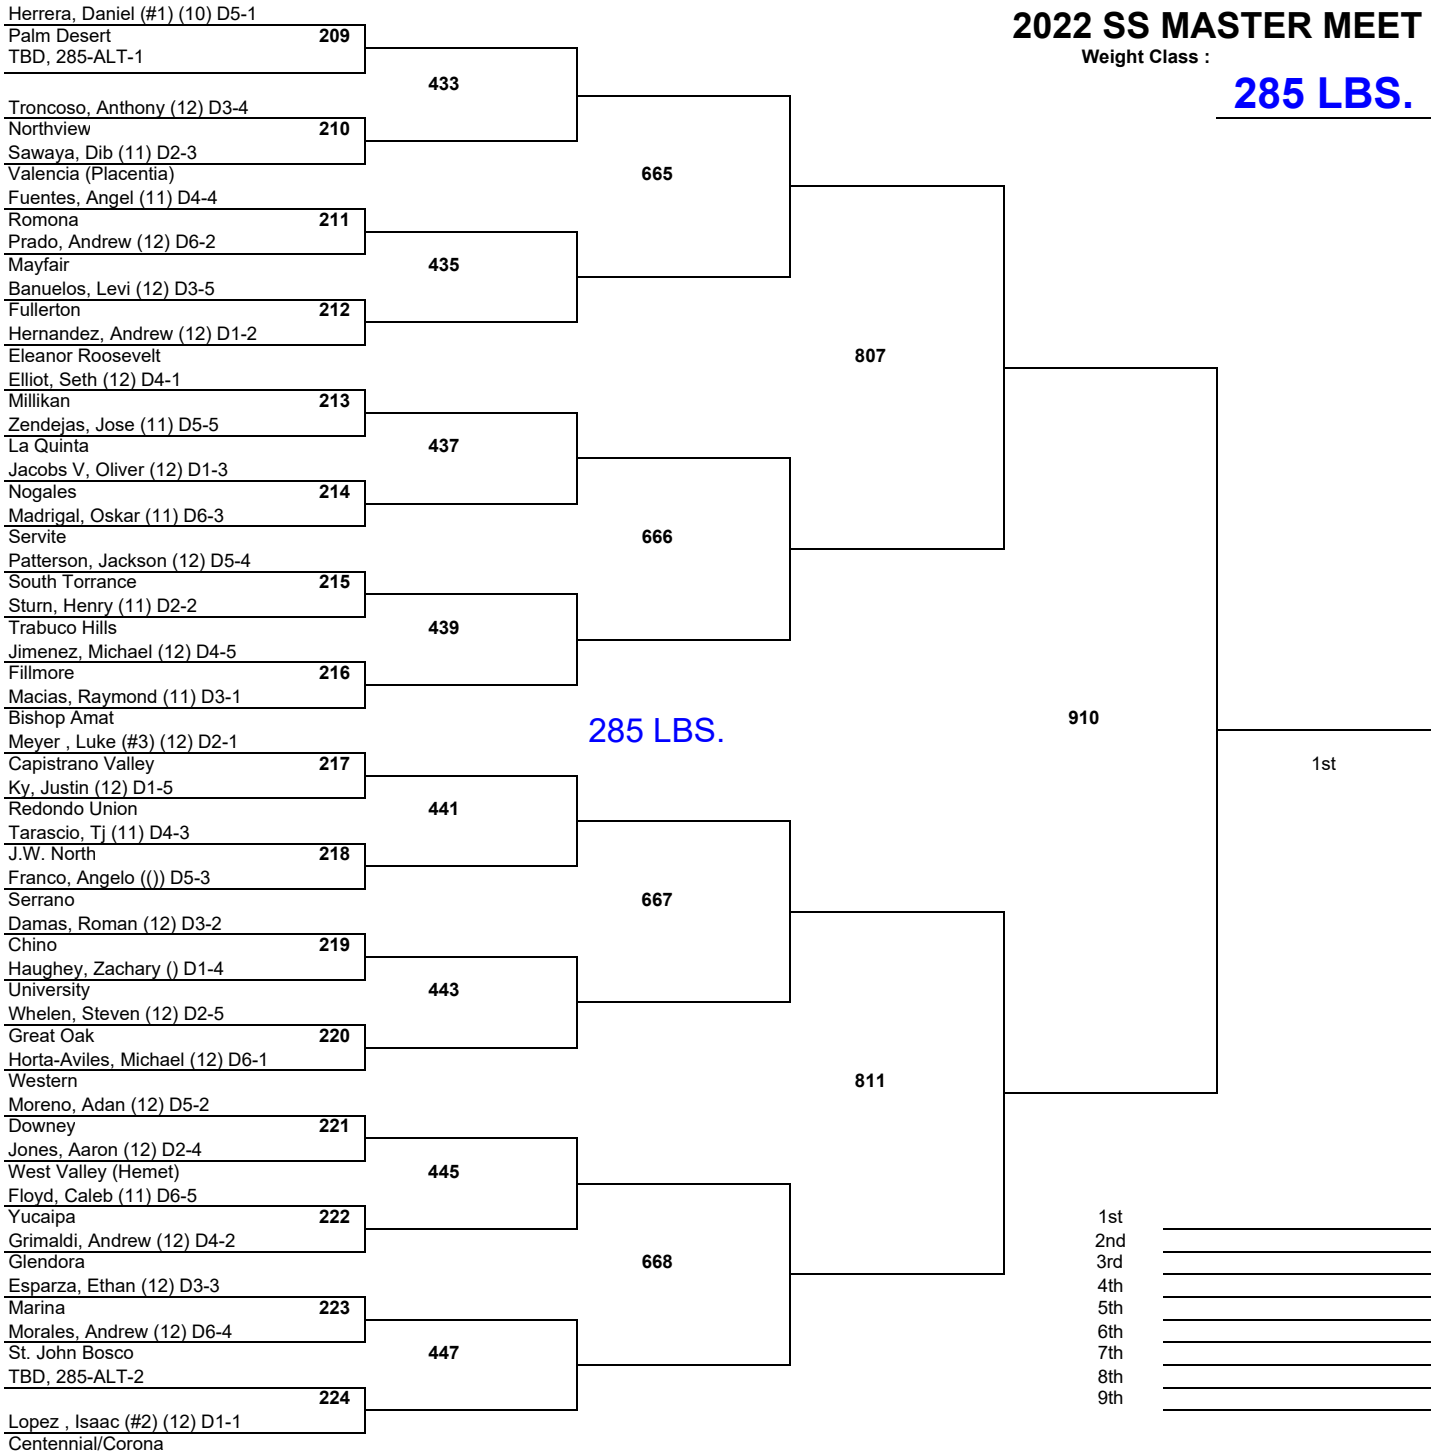

2022 SS MASTER MEET

Weight Class :

285 LBS.

- 1st _____
- 2nd _____
- 3rd _____
- 4th _____
- 5th _____
- 6th _____
- 7th _____
- 8th _____
- 9th _____