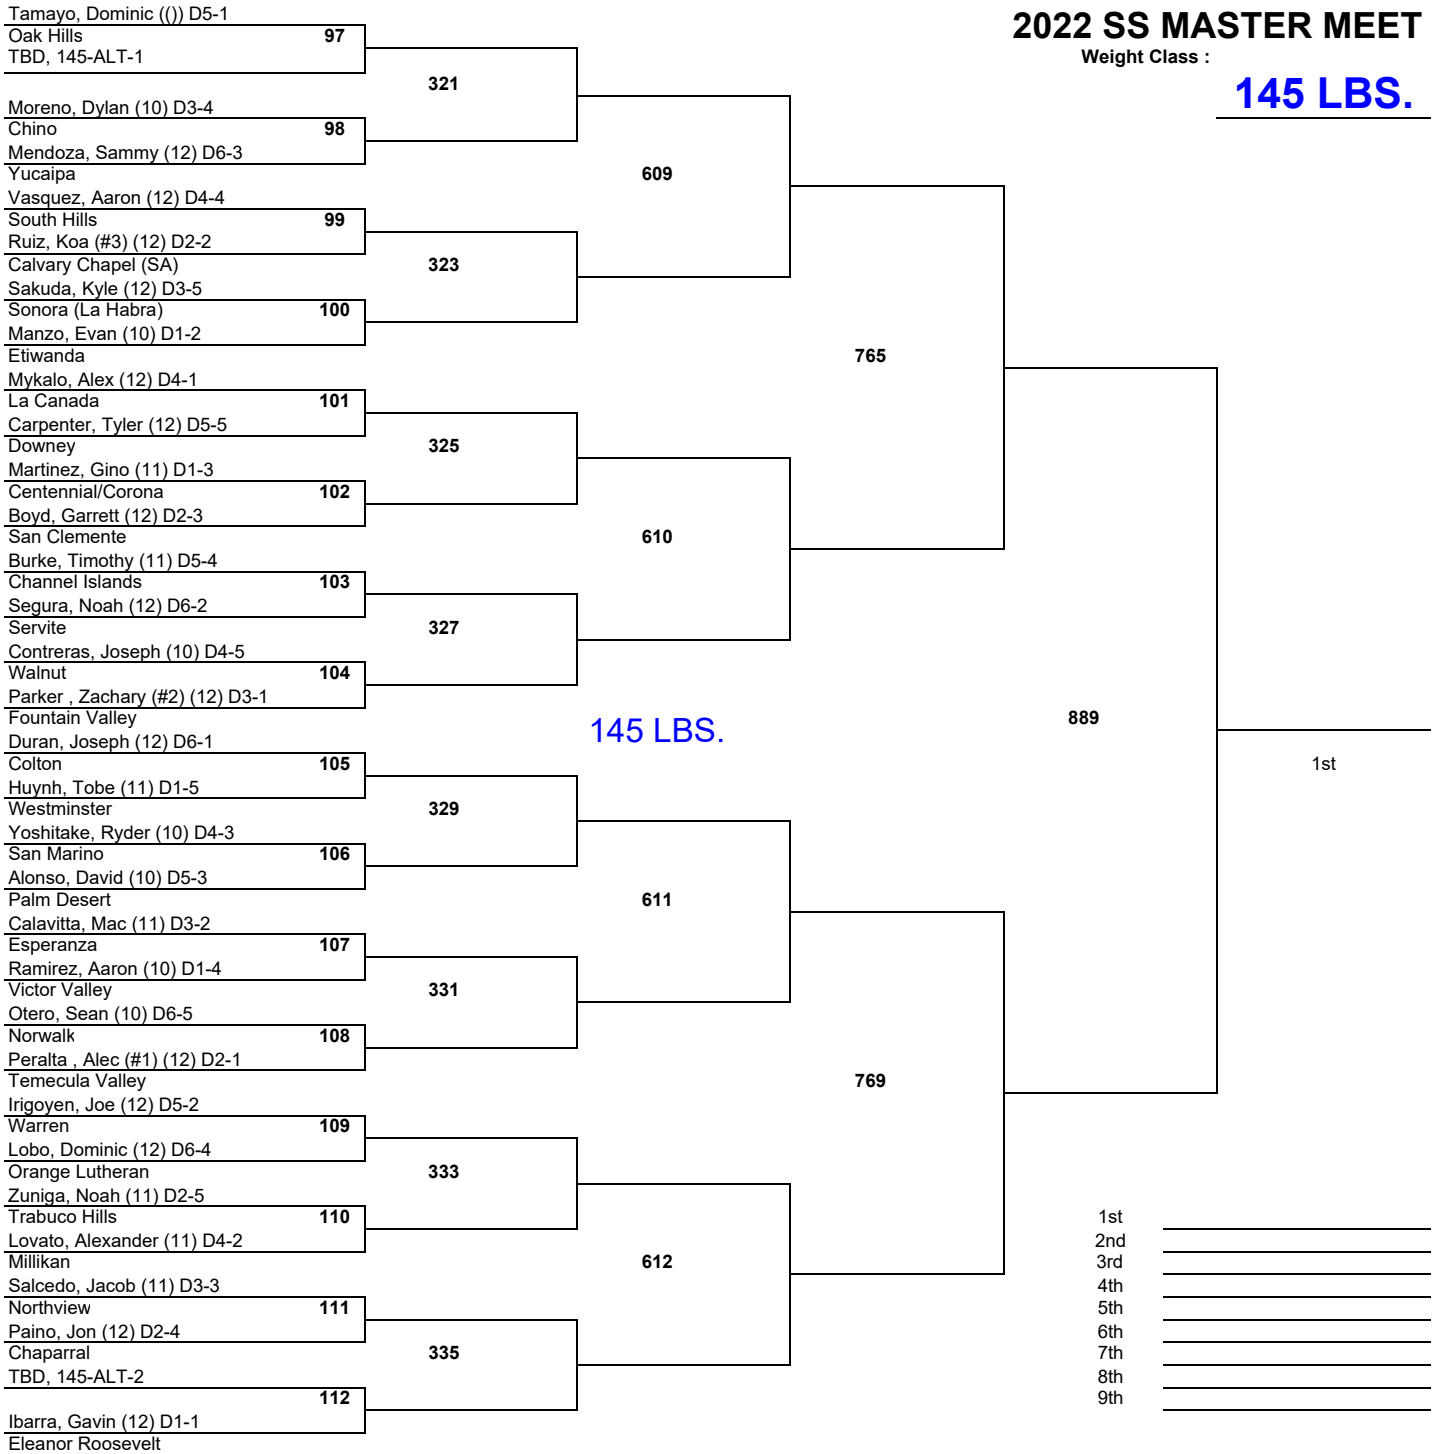

2022 SS MASTER MEET

Weight Class :

138 LBS.

2022 SS MASTER MEET

Weight Class :

145 LBS.

2022 SS MASTER MEET

Weight Class :