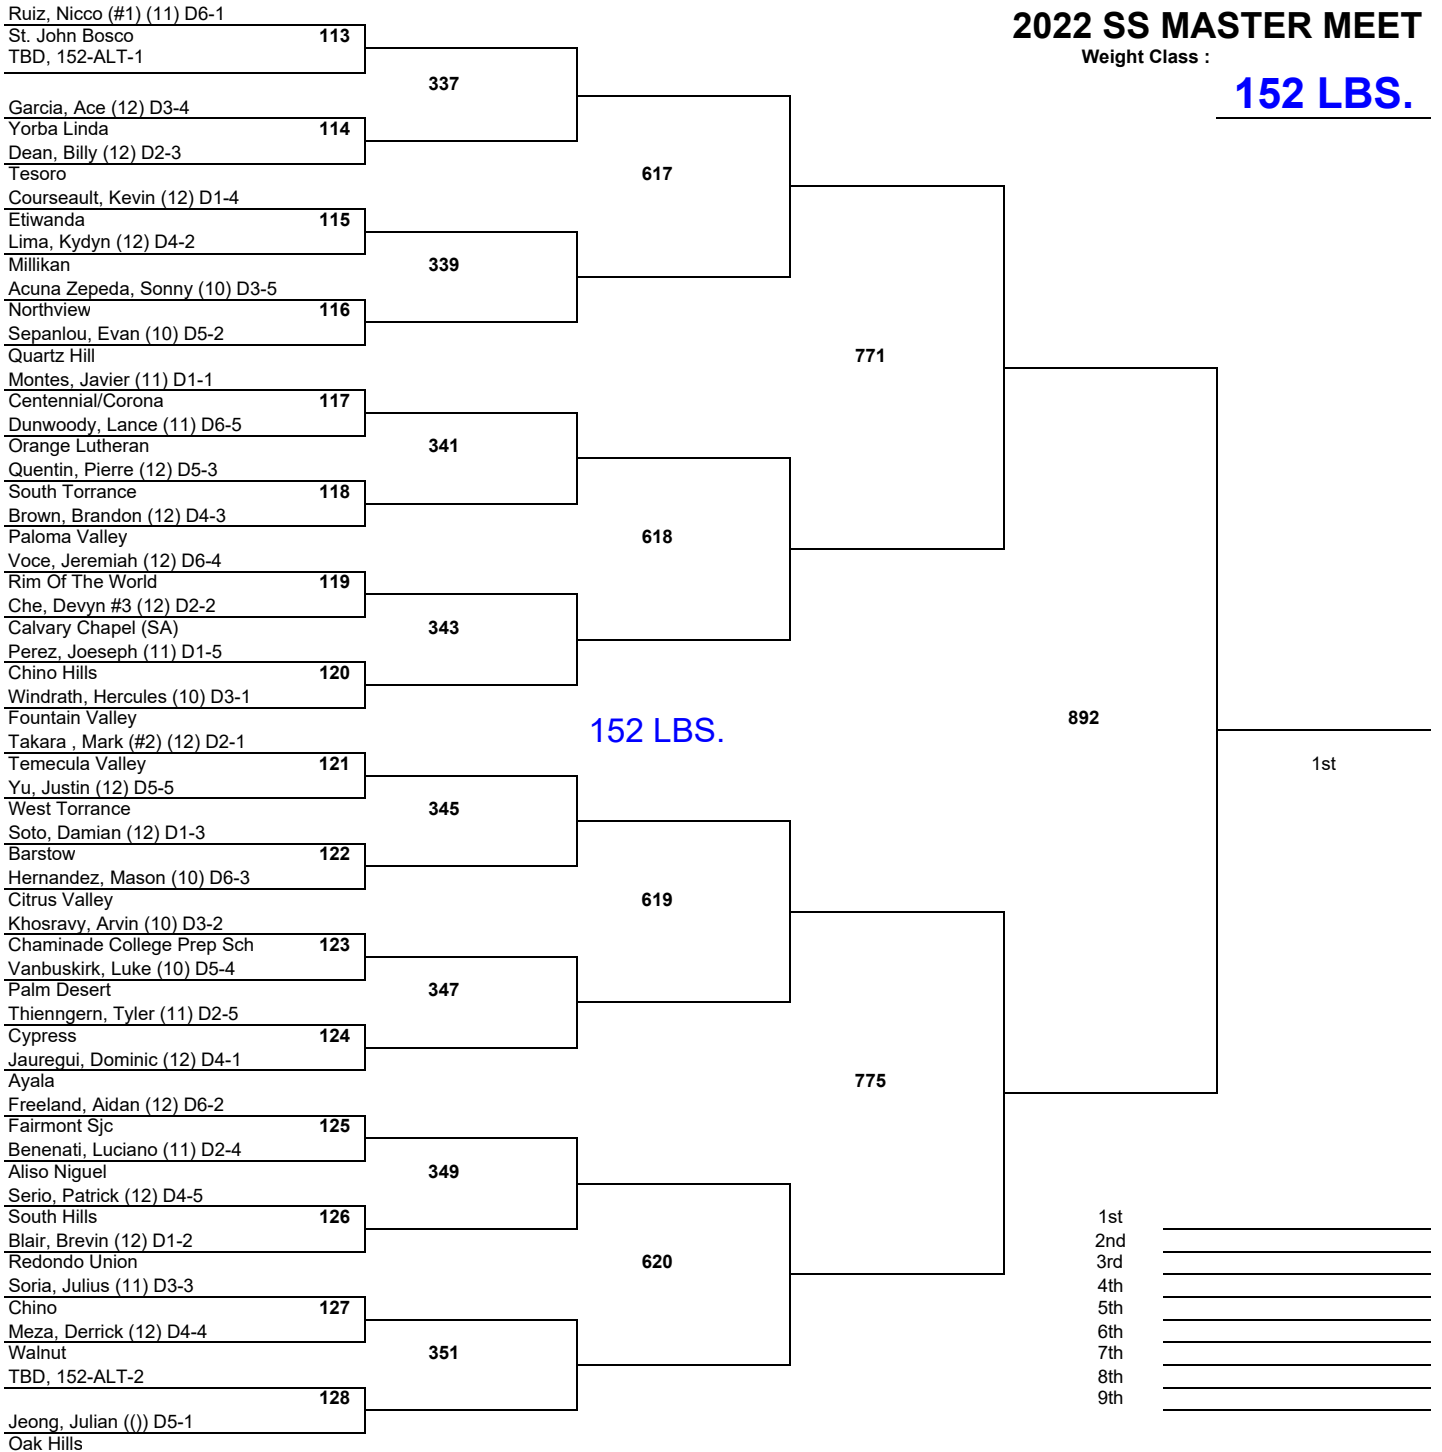

2022 SS MASTER MEET

Weight Class :

152 LBS.