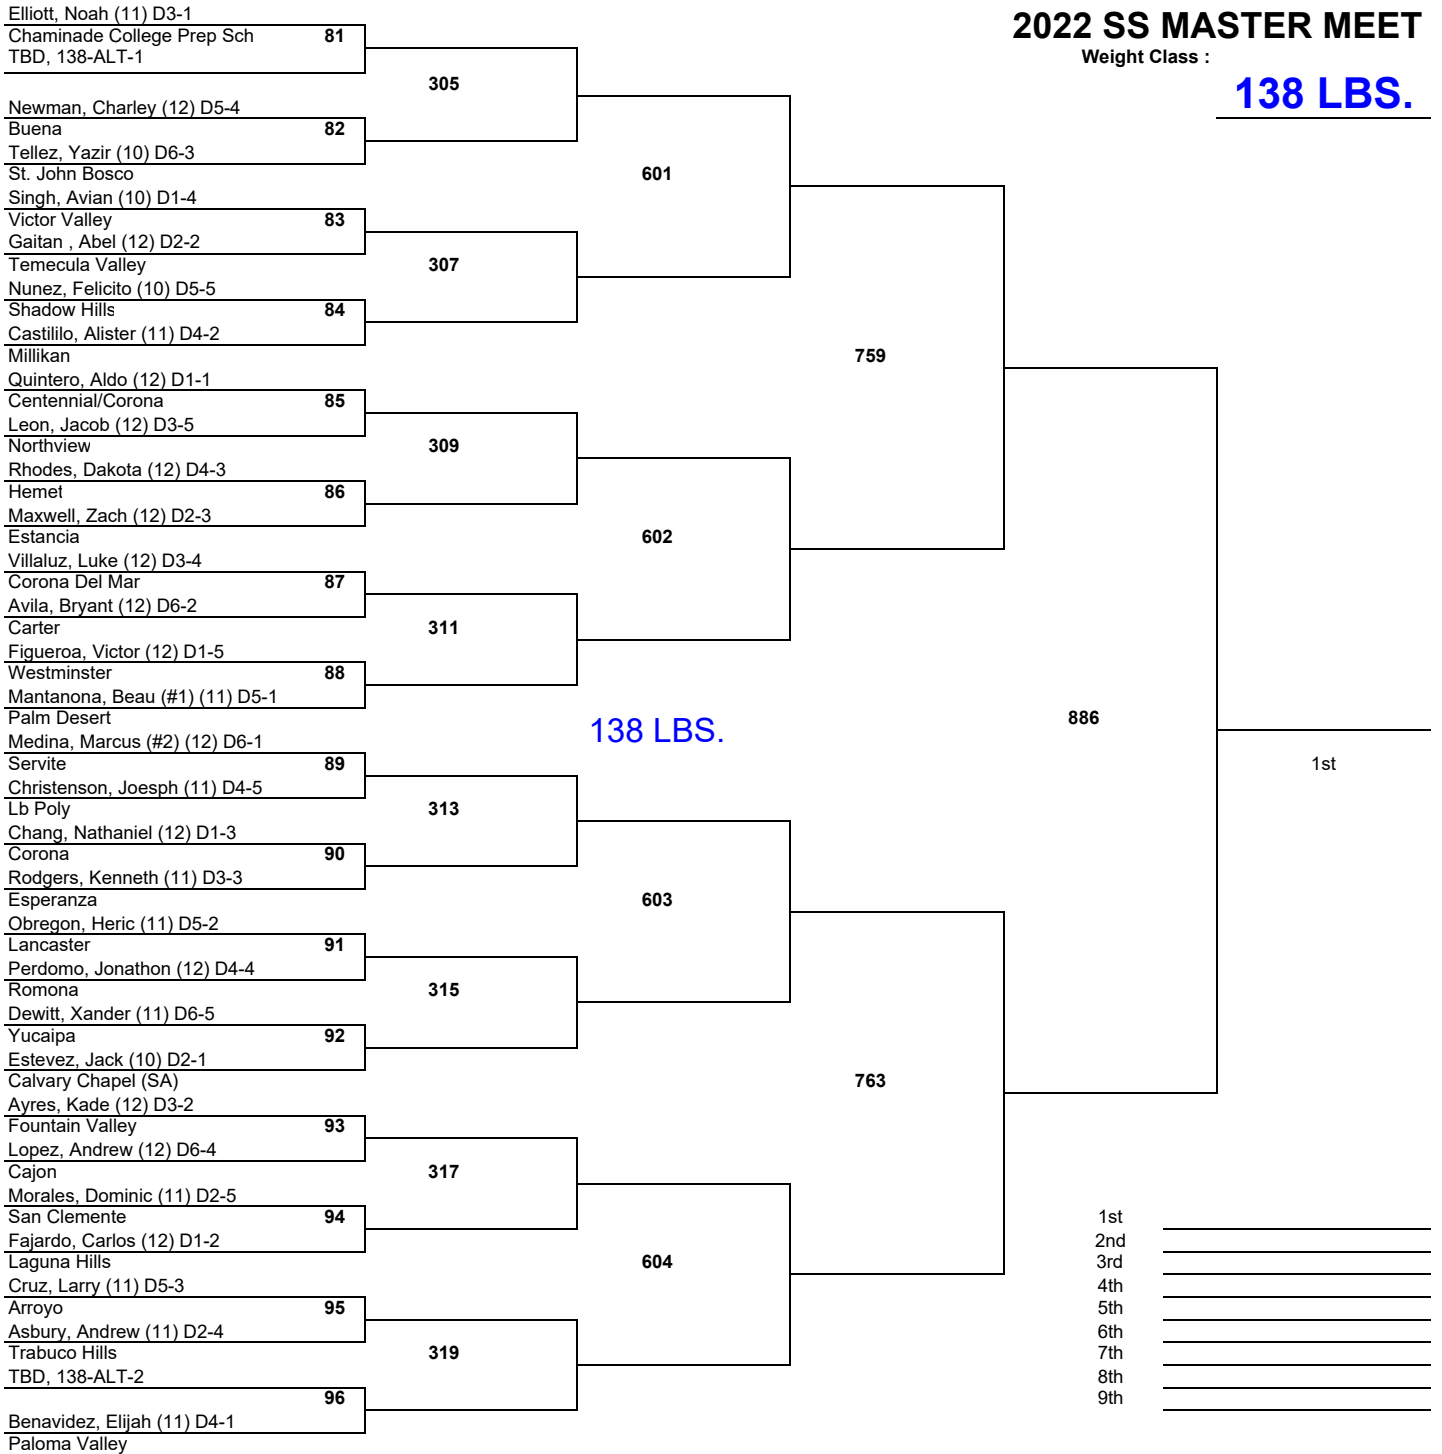

2022 SS MASTER MEET

Weight Class :

138 LBS.