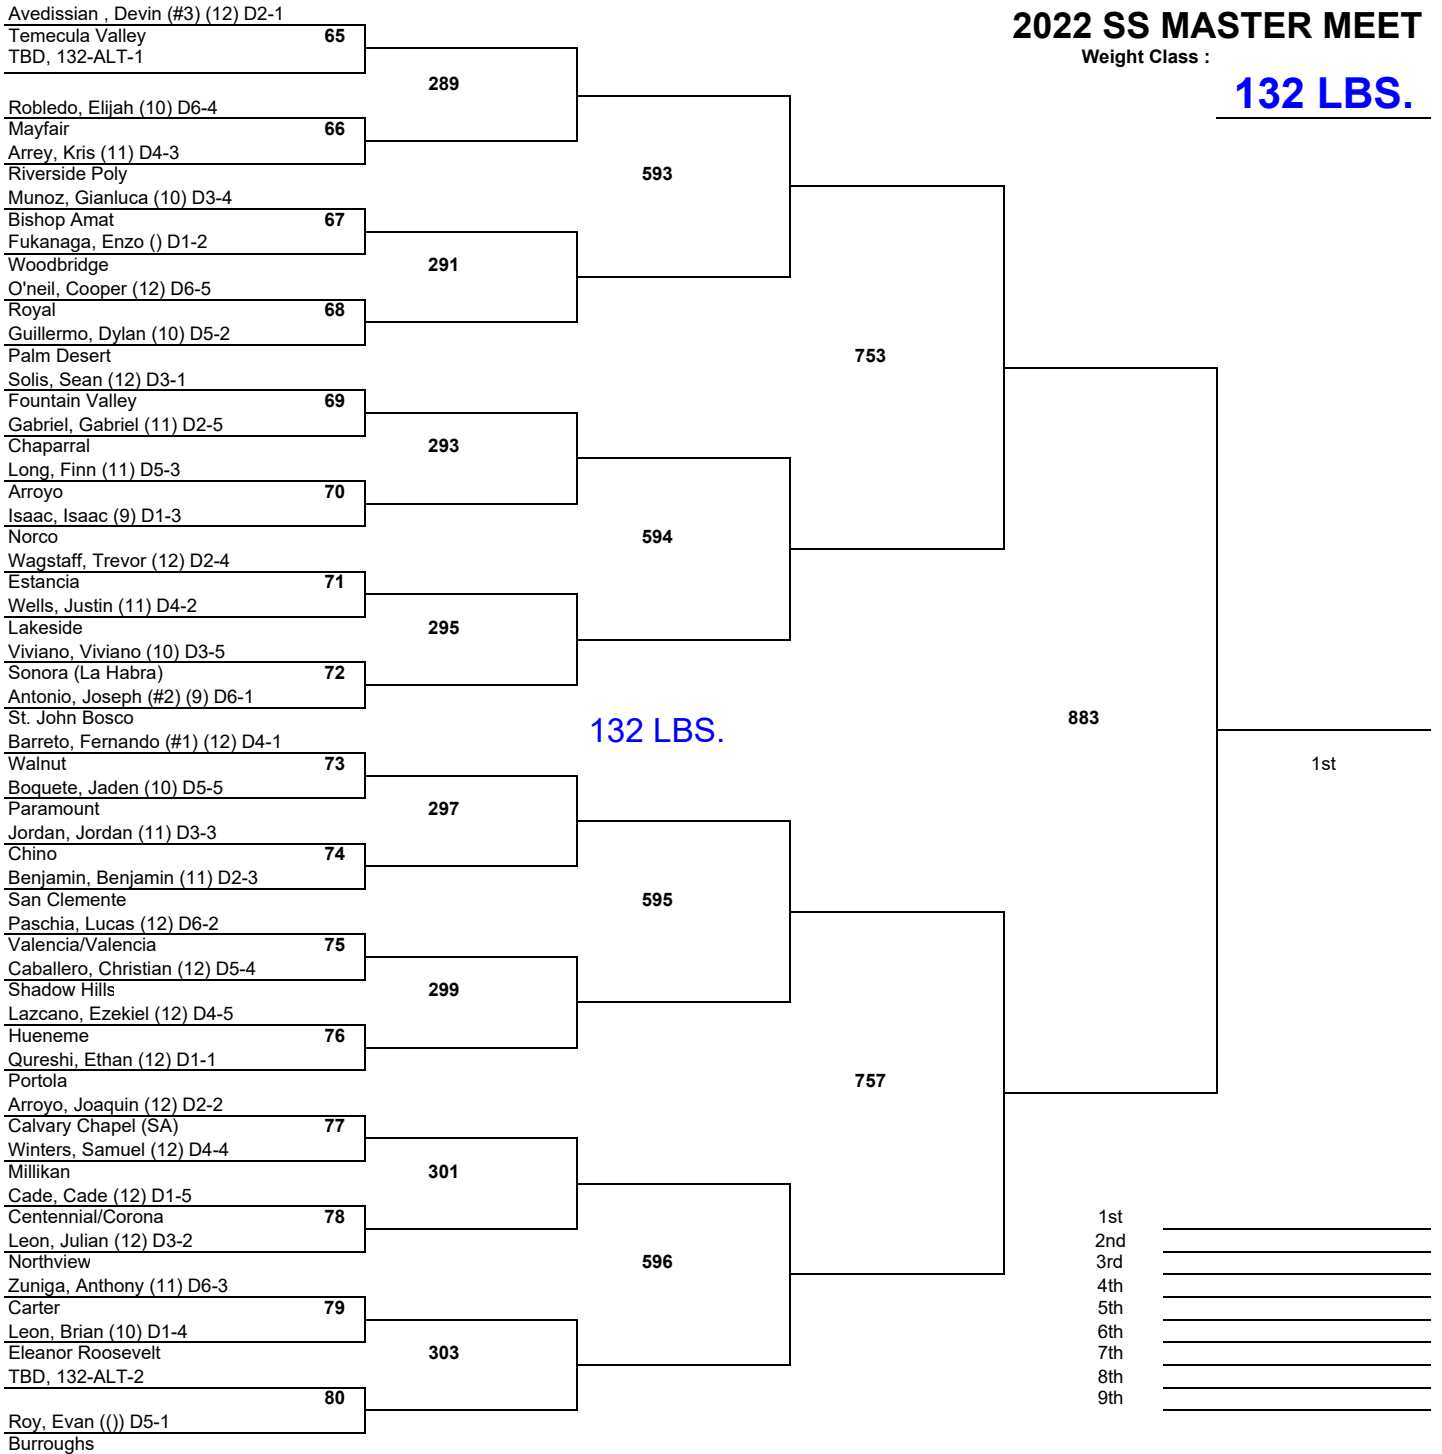

2022 SS MASTER MEET

Weight Class :

132 LBS.

- 1st _____
- 2nd _____
- 3rd _____
- 4th _____
- 5th _____
- 6th _____
- 7th _____
- 8th _____
- 9th _____