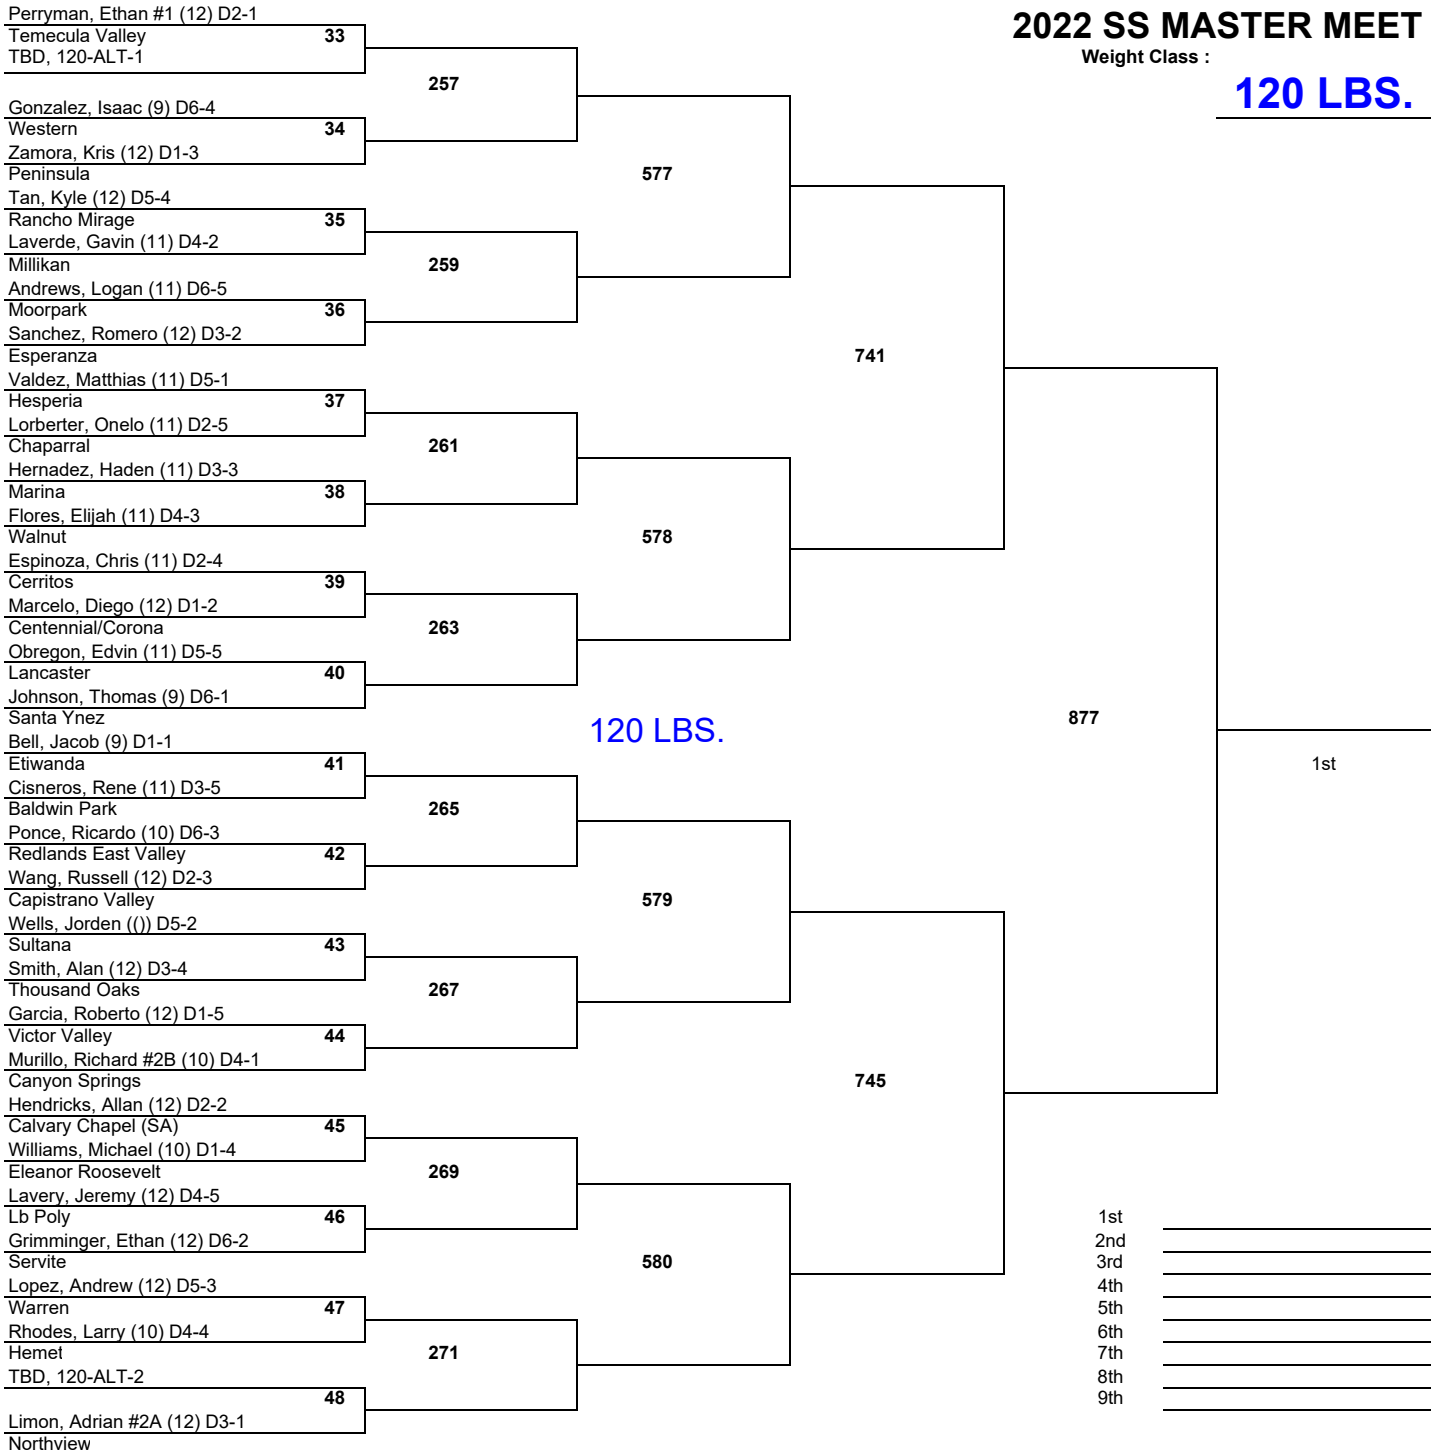

2022 SS MASTER MEET

Weight Class :

120 LBS.

- 1st _____
- 2nd _____
- 3rd _____
- 4th _____
- 5th _____
- 6th _____
- 7th _____
- 8th _____
- 9th _____