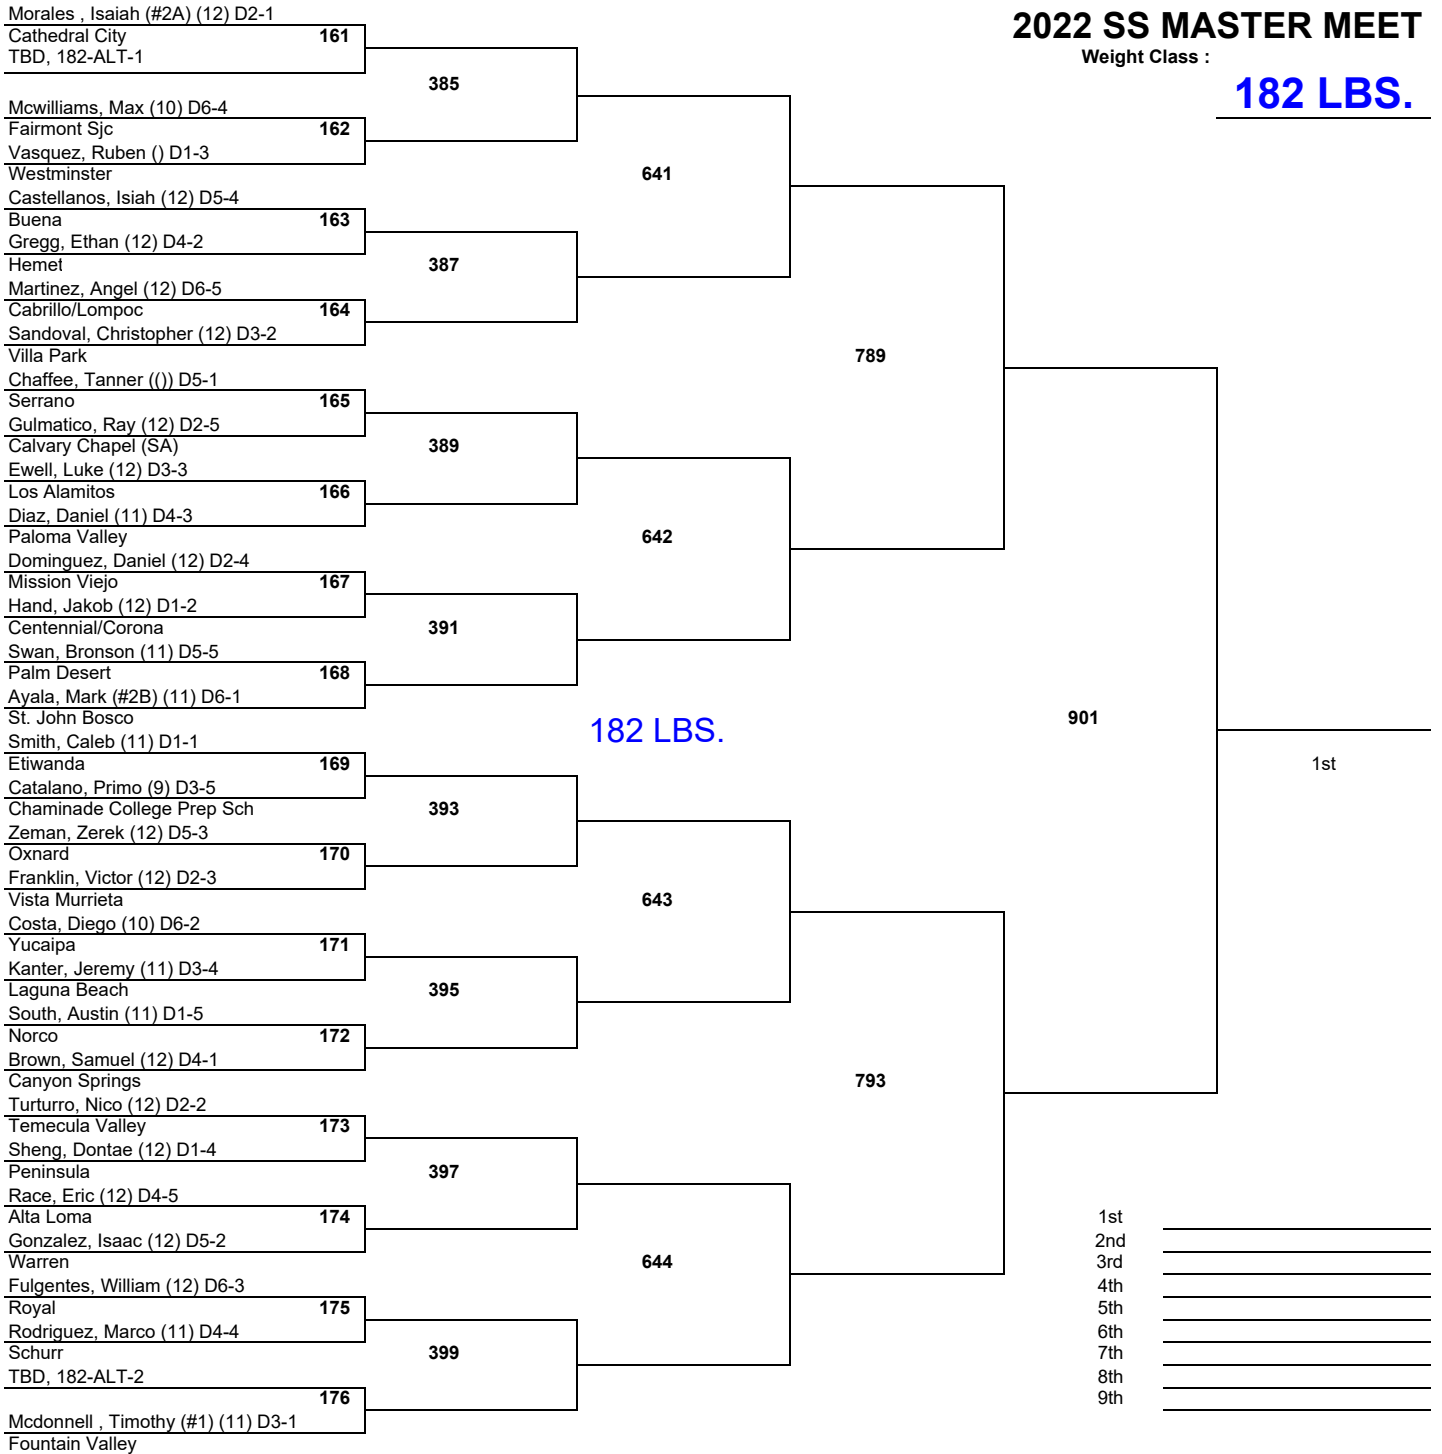

2022 SS MASTER MEET

Weight Class :

182 LBS.

- 1st _____
- 2nd _____
- 3rd _____
- 4th _____
- 5th _____
- 6th _____
- 7th _____
- 8th _____
- 9th _____