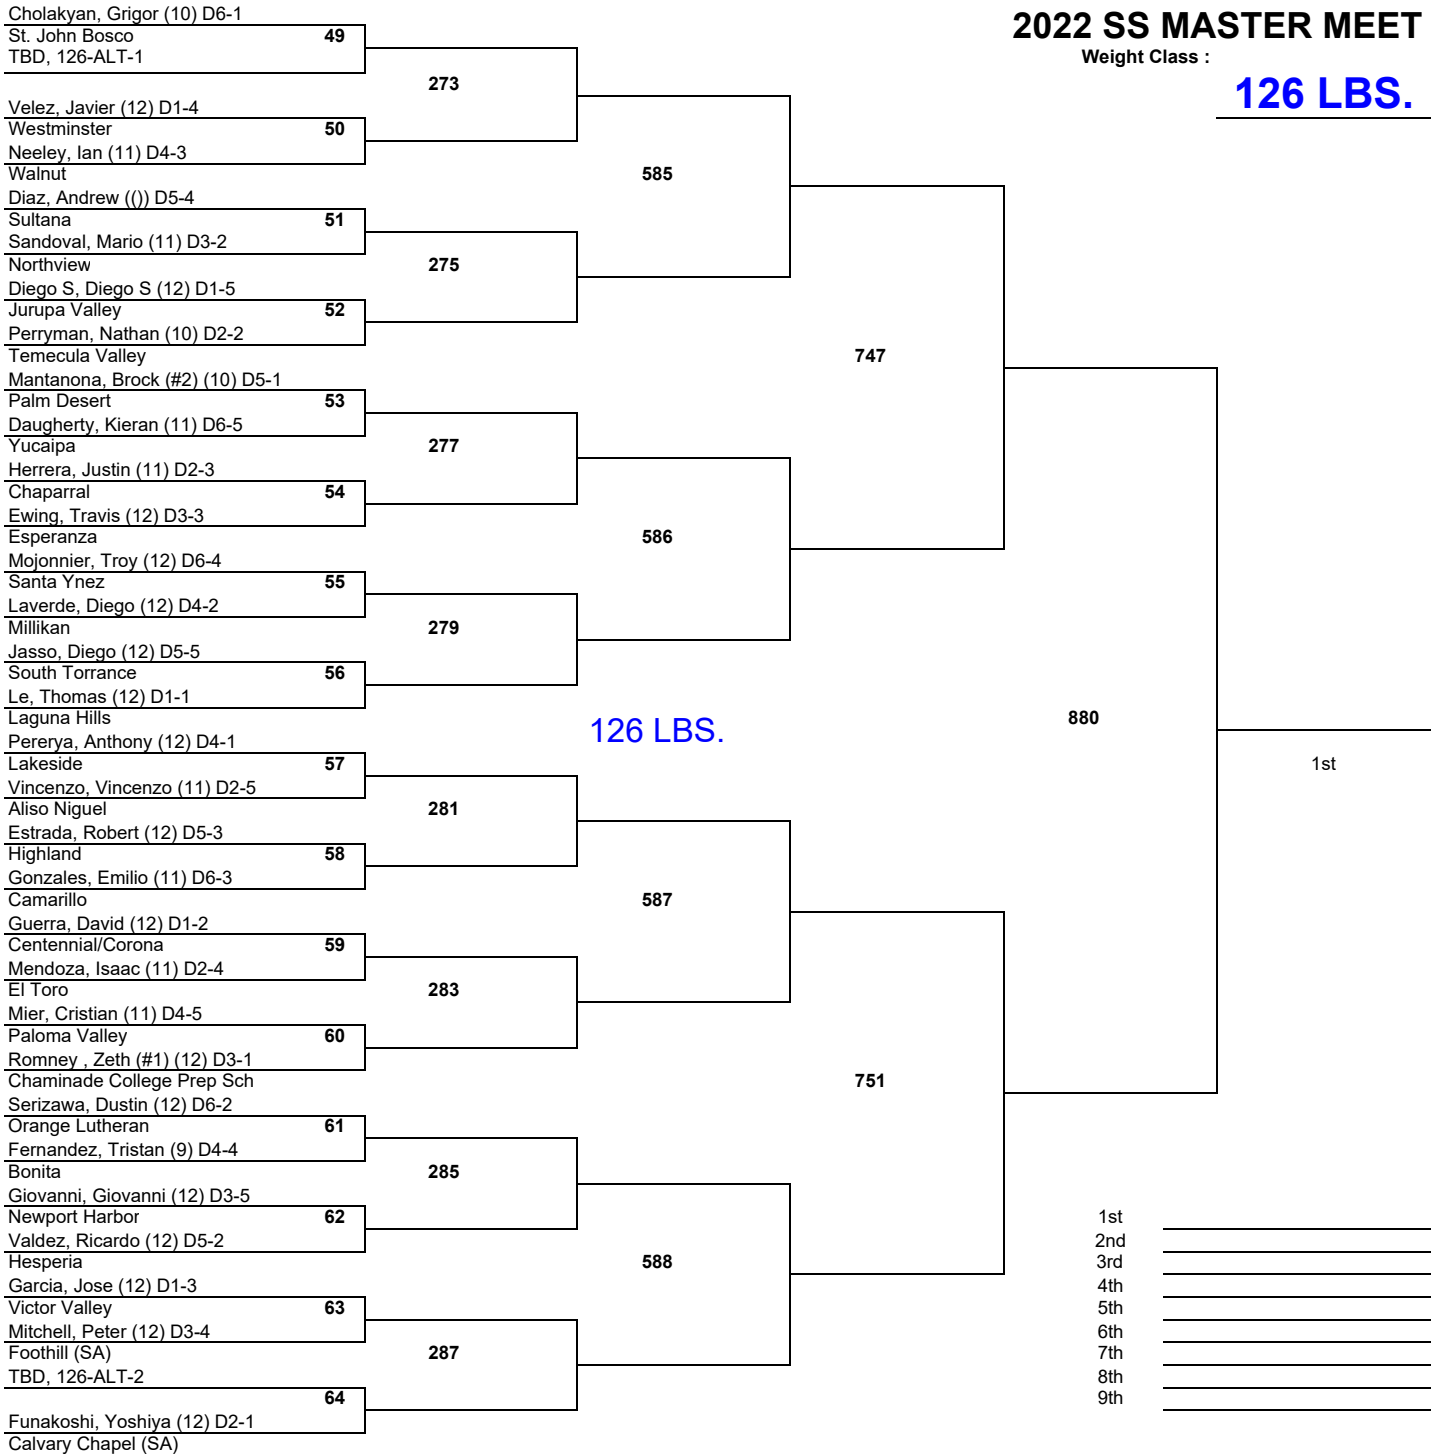

2022 SS MASTER MEET

Weight Class :

120 LBS.

- 1st _____
- 2nd _____
- 3rd _____
- 4th _____
- 5th _____
- 6th _____
- 7th _____
- 8th _____
- 9th _____

2022 SS MASTER MEET

Weight Class :

126 LBS.

126 LBS.