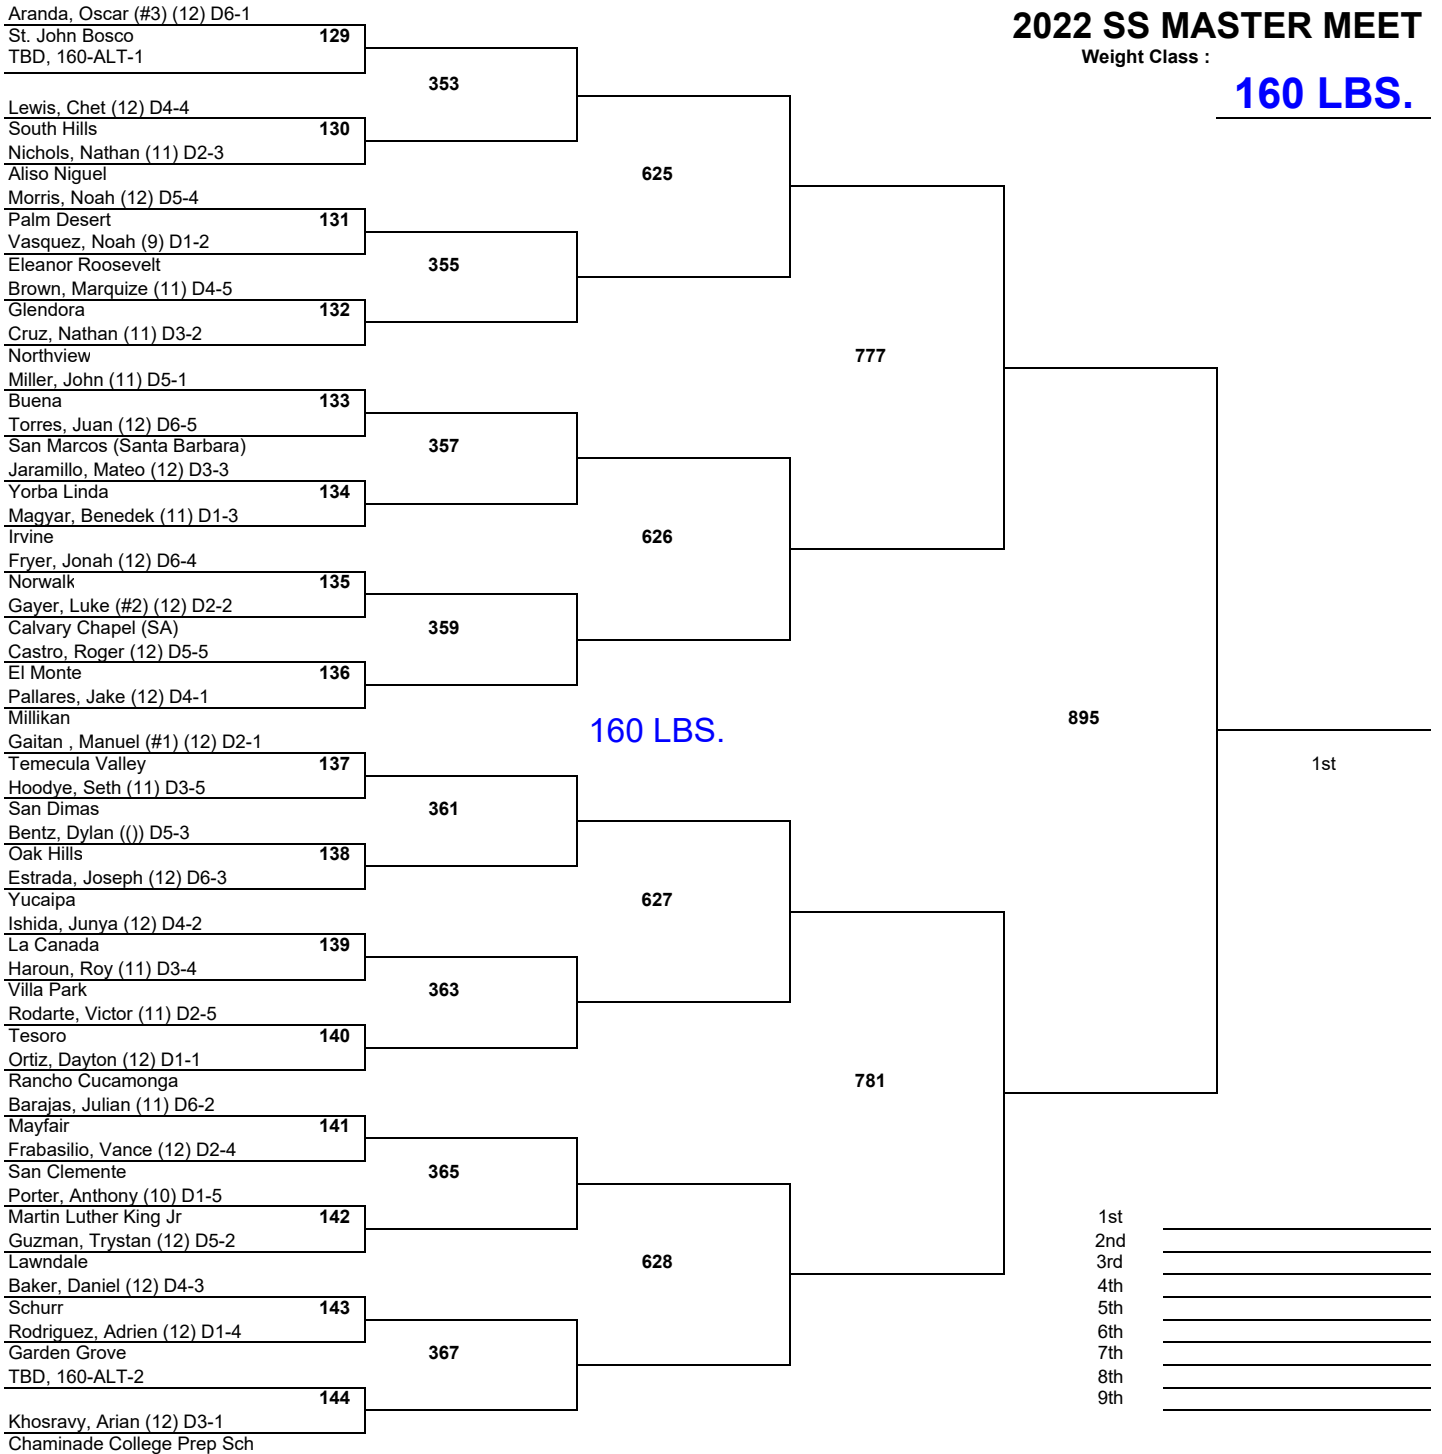

2022 SS MASTER MEET

Weight Class :

160 LBS.

- 1st _____
- 2nd _____
- 3rd _____
- 4th _____
- 5th _____
- 6th _____
- 7th _____
- 8th _____
- 9th _____