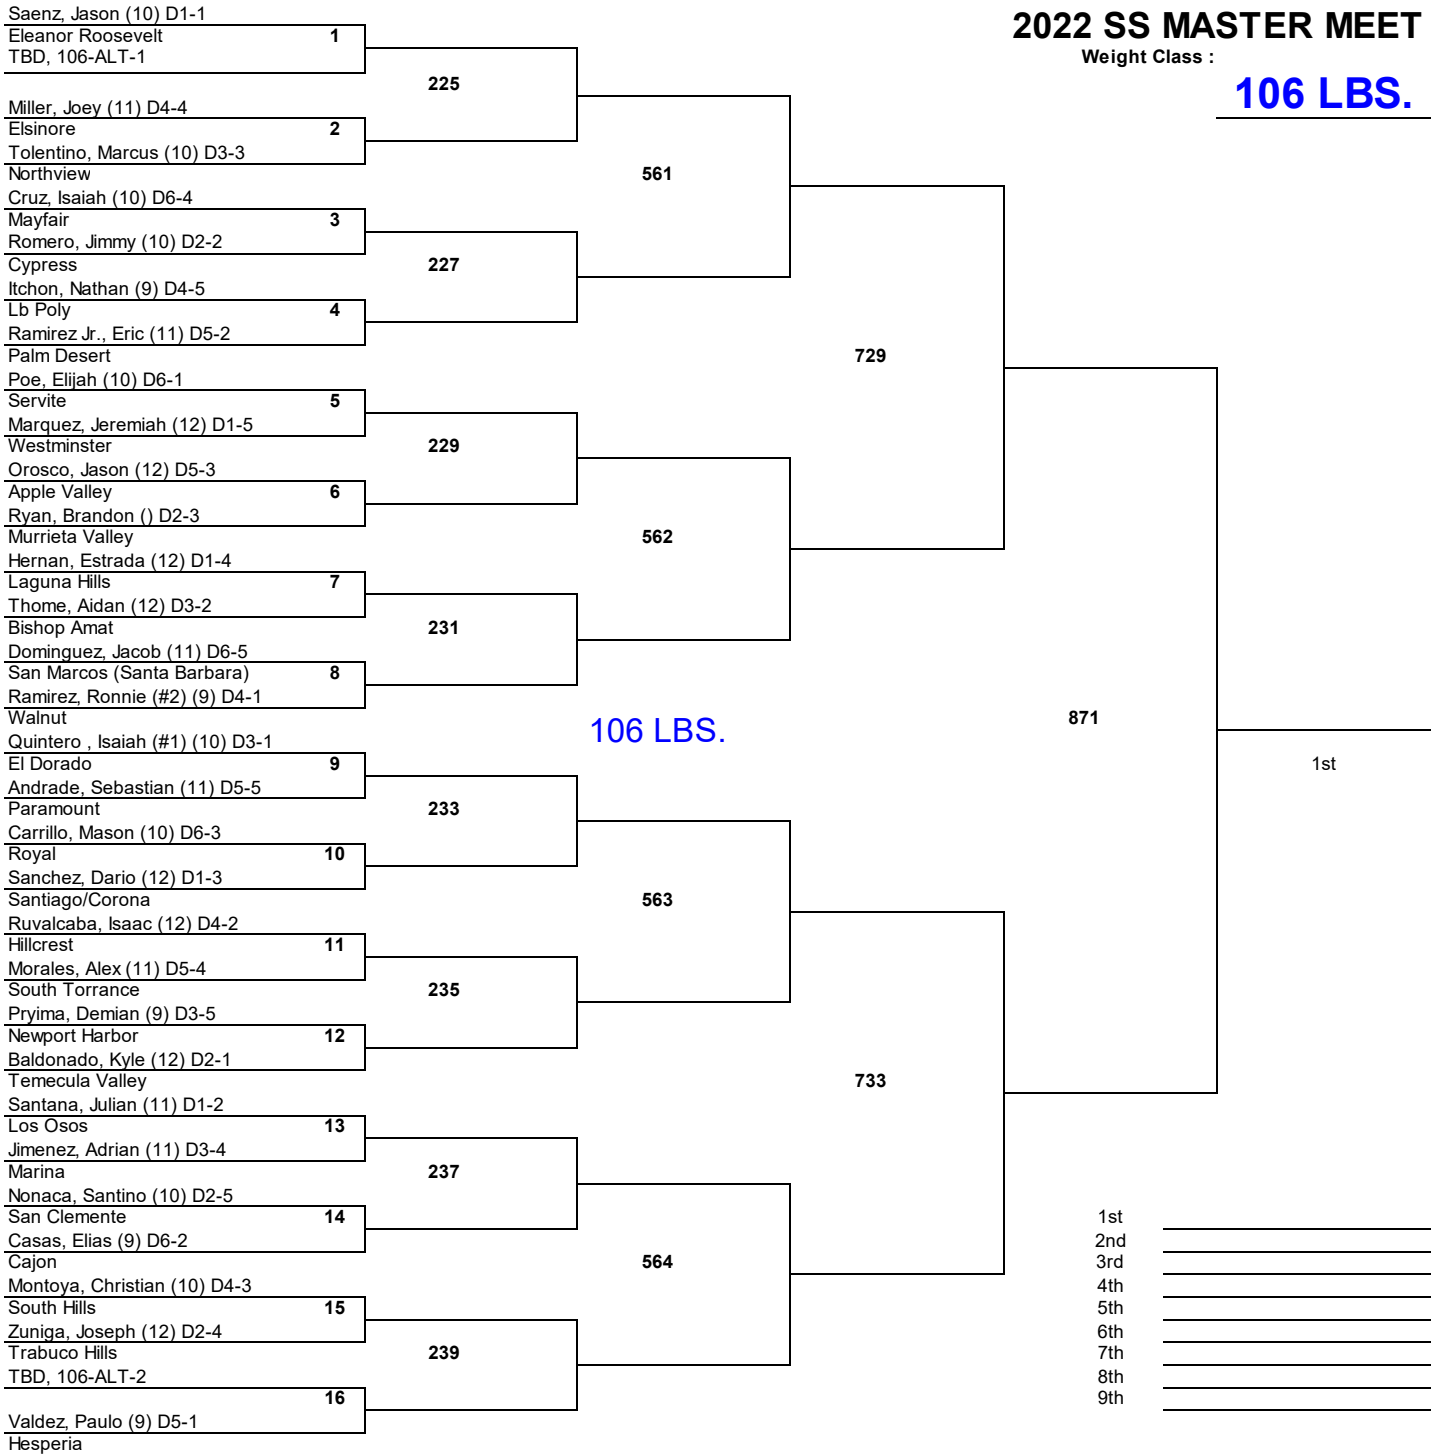

2022 SS MASTER MEET

Weight Class :

106 LBS.

- 1st _____
- 2nd _____
- 3rd _____
- 4th _____
- 5th _____
- 6th _____
- 7th _____
- 8th _____
- 9th _____

2022 SS MASTER MEET

Weight Class :

113 LBS.

- 1st _____
- 2nd _____
- 3rd _____
- 4th _____
- 5th _____
- 6th _____
- 7th _____
- 8th _____
- 9th _____