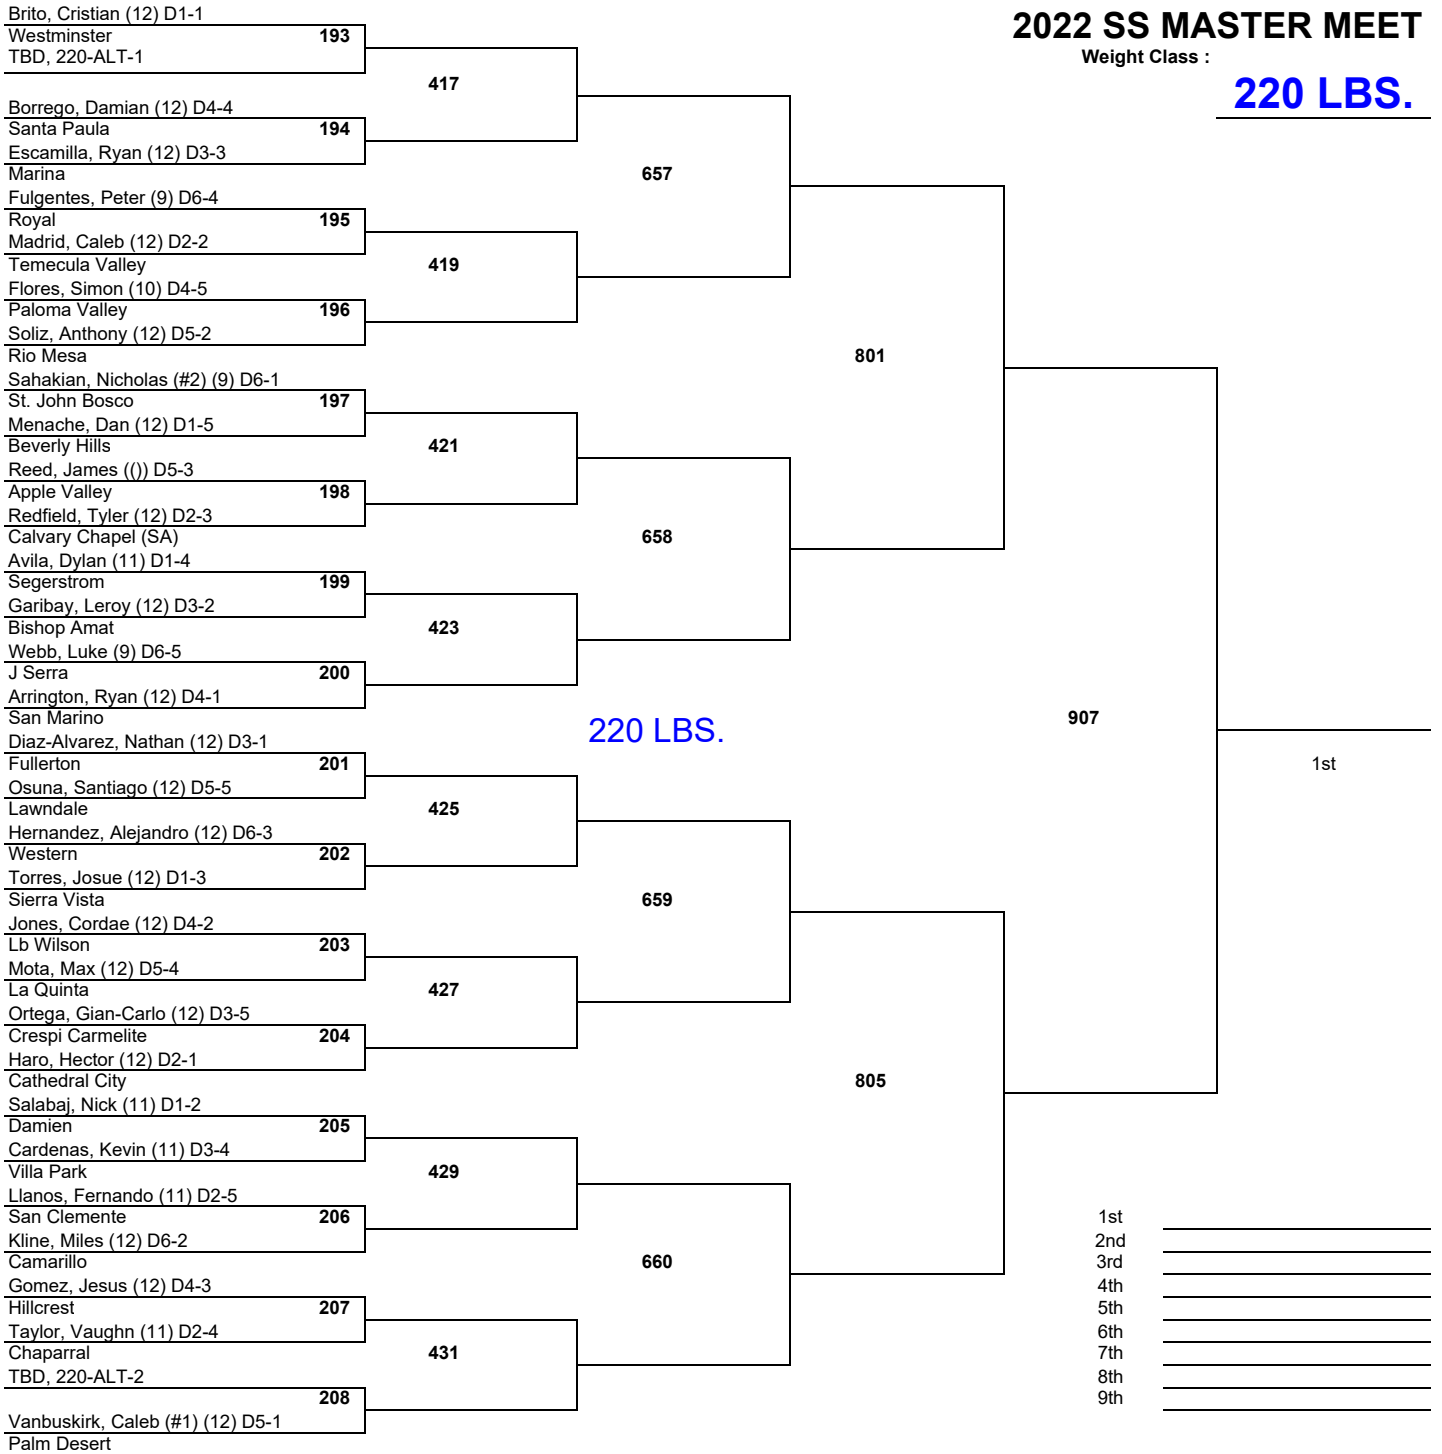

2022 SS MASTER MEET

Weight Class :

195 LBS.

2022 SS MASTER MEET

Weight Class :

220 LBS.

- 1st _____
- 2nd _____
- 3rd _____
- 4th _____
- 5th _____
- 6th _____
- 7th _____
- 8th _____
- 9th _____

2022 SS MASTER MEET