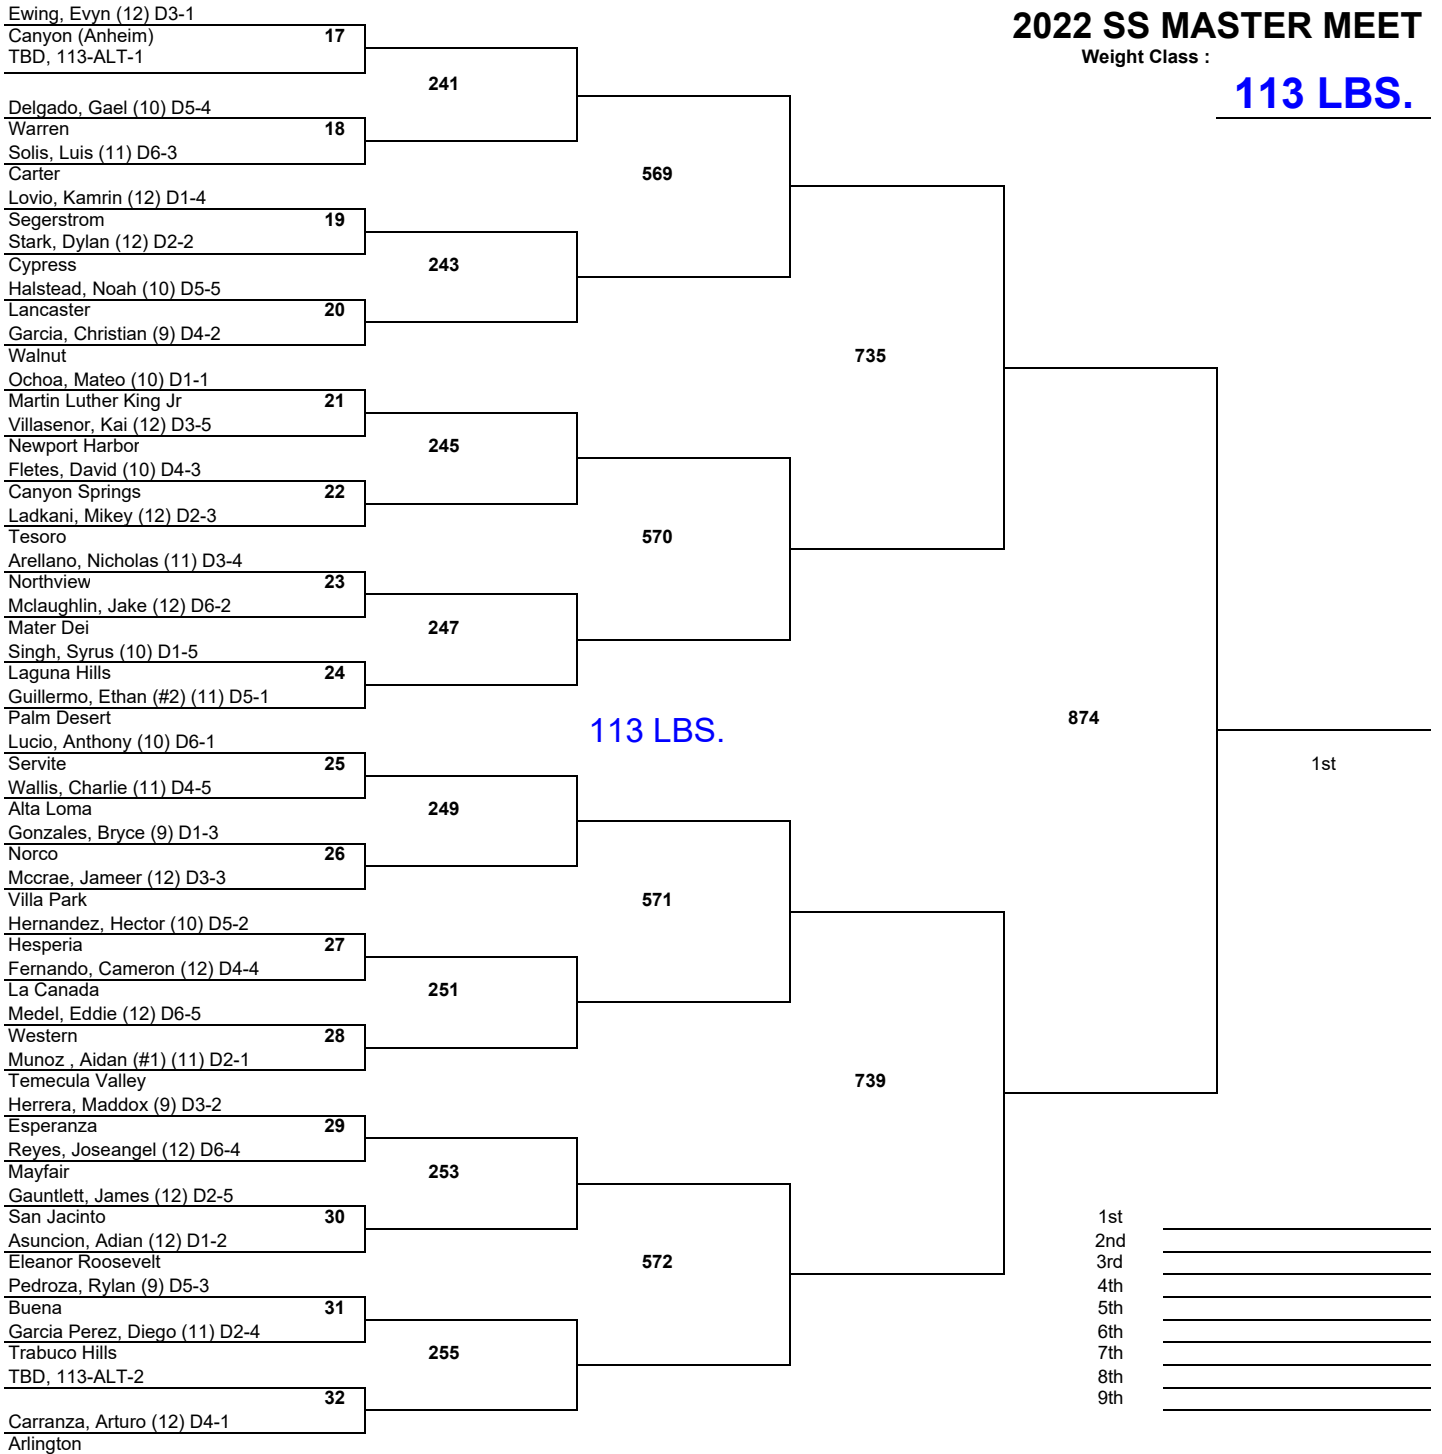

2022 SS MASTER MEET

Weight Class :

106 LBS.

- 1st _____
- 2nd _____
- 3rd _____
- 4th _____
- 5th _____
- 6th _____
- 7th _____
- 8th _____
- 9th _____

2022 SS MASTER MEET

Weight Class :

113 LBS.

- 1st _____
- 2nd _____
- 3rd _____
- 4th _____
- 5th _____
- 6th _____
- 7th _____
- 8th _____
- 9th _____