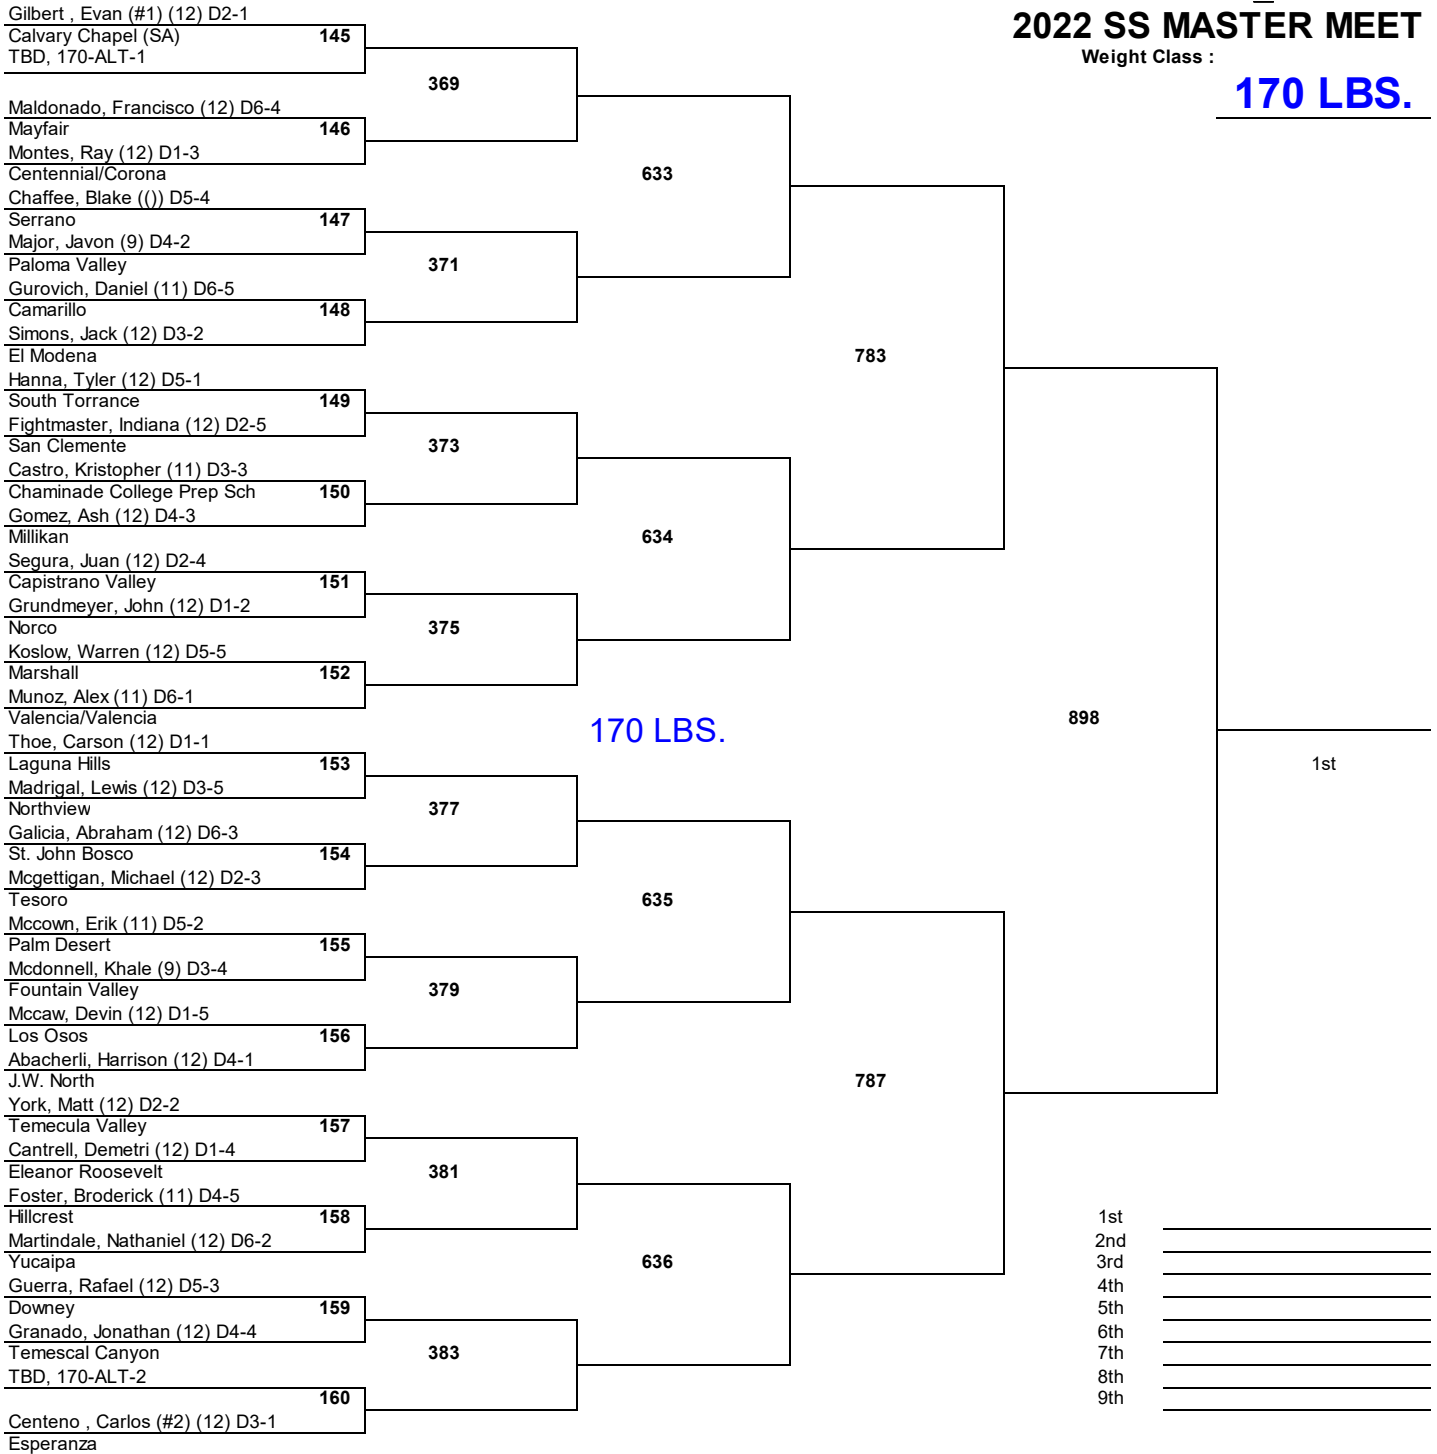

152 LBS.

2022 SS MASTER MEET

Weight Class :

160 LBS.

- 1st _____
- 2nd _____
- 3rd _____
- 4th _____
- 5th _____
- 6th _____
- 7th _____
- 8th _____
- 9th _____

2022 SS MASTER MEET

Weight Class :

170 LBS.